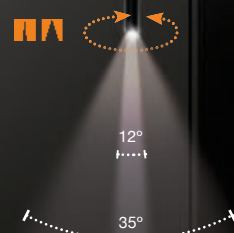

technical specification

installation place: Track 3 Line

beam angle: 12°÷ 35°

COLOUR / NEW INDEX NO.

- WHITE (WH) . . . . . **AZ4066**
- BLACK (BK) . . . . . **AZ4067**

12° 35°

ADJUSTABLE BEAM ANGLE

WH