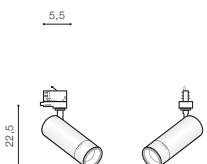

WH *

GALILEO TRACK 3000K

LED integrated

voltage: 230V

LED 15W 1200lm 3000K

IP20

technical specification

installation place: Track 3 Line

beam angle: 12°÷ 35°

COLOUR / NEW INDEX NO.

- ☐ WHITE (WH) **AZ4066**
- ☒ BLACK (BK) **AZ4067**

12° 35°

ADJUSTABLE BEAM ANGLE

WH

BK