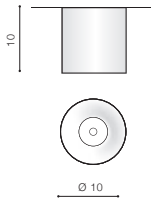

WH *

MANE 20W DIMM

LED integrated

voltage: 230V	LED 20W DIMM 1600lm 3000K	
IP20		
technical specification	installation place	
	beam angle: 23°	

COLOUR / NEW INDEX NO.

- BLACK (BK) **AZ4325**
- WHITE (WH) **AZ4327**
- GOLD (GO) **AZ4326**