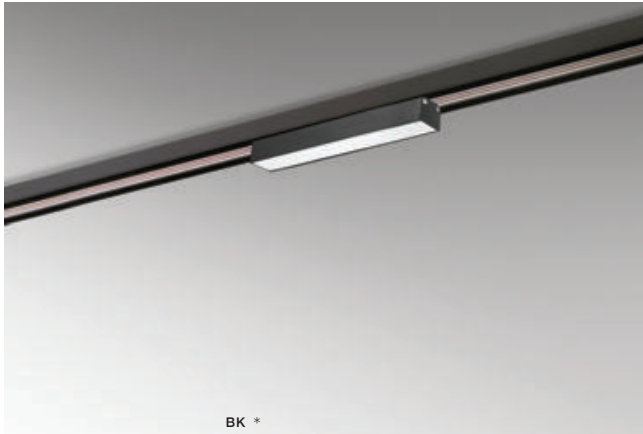

SAGA TRACK

Track Magnetic

BK *

SAGA TRACK MAGNETIC 12W MILKY120

3000K / 4000K

LED integrated

voltage: 48V

LED 12W 550lm 3000K

IP20

LED 12W 600lm 4000K

technical

installation: Track Magnetic – 52 or 27

specification

beam angle: 120°

COLOUR / NEW INDEX NO.

- ☐ 3000K WHITE (WH) **AZ4604**
- ☒ 3000K BLACK (BK) **AZ4603**
- ☐ 4000K WHITE (WH) **AZ4606**
- ☒ 4000K BLACK (BK) **AZ4605**