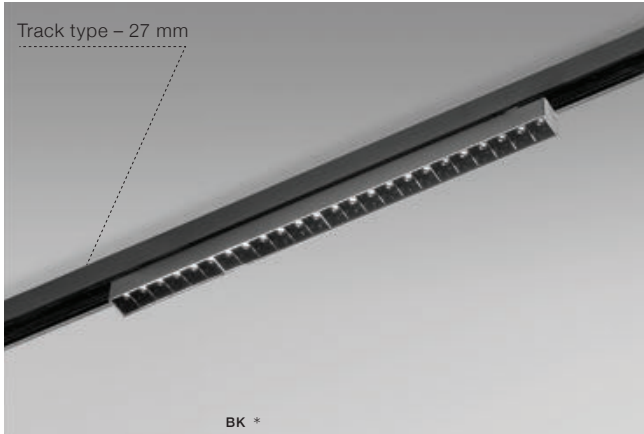

KIRA TRACK MAGNETIC 12W POINTS60

3000K / 4000K

LED integrated

voltage: 48V

LED 12W 750lm 3000K

IP20

LED 12W 800lm 4000k

technical

installation place:

specification

beam angle: 60°

COLOUR / NEW INDEX NO.

- ☐ 3000K WHITE (WH) **AZ4596**
- ☒ 3000K BLACK (BK) **AZ4595**
- ☐ 4000K WHITE (WH) **AZ4598**
- ☒ 4000K BLACK (BK) **AZ4597**

KIRA TRACK MAGNETIC 24W POINTS60

3000K / 4000K

LED integrated

voltage: 48V

LED 24W 1300lm 3000K

IP20

LED 24W 1400lm 4000K

technical

installation place:

specification

beam angle: 60°

COLOUR / NEW INDEX NO.

- ☐ 3000K WHITE (WH) **AZ4600**
- ☒ 3000K BLACK (BK) **AZ4599**
- ☐ 4000K WHITE (WH) **AZ4602**
- ☒ 4000K BLACK (BK) **AZ4601**