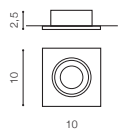

EDITTA

bulb not included

voltage: 230V	GU10 1x Max 50W
IP20	
	installation place
	inlet opening Ø 7,7cm

COLOUR / NEW INDEX NO.

- ALUMINIUM (ALU) **AZ0806**
- WHITE (WH) **AZ0807**
- BLACK (BK) **AZ4144**