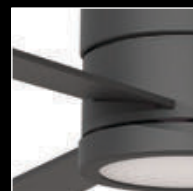

## Installation variants

LED LAMP

NO LED LAMP  
END CUP INCLUDED

Vinca CCT

37

new

1 BLACK/BLACK

2 WHITE/WHITE