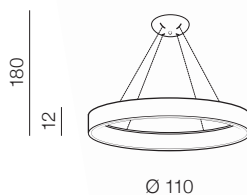

Solvent R Pendant CCT SMART 110 + Remote Control LED

- ❶ **AZ3977** (grey)
- ❷ **AZ3976** (white)
- ❸ **AZ3975** (black)

LED 120W 7700lm CCT
steel/acryl