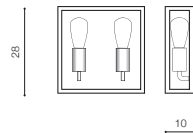

### MASTER SLAVE SYSTEM (OPTION)

\* ANIMATION SHORTCUT PAGE 2 (E)

**NIKLAS WALL** bulb not included

voltage: 230V	E27 1x MAX 60W	
IP44		
	installation place	<input checked="" type="checkbox"/>

COLOUR / NEW INDEX NO.