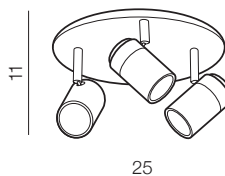

### Noemie 2

- new 1 AZ4137 (black)
- 2 AZ2555 (chrome)

GU10 2x Max 35W IP44  
metal / frosted glass