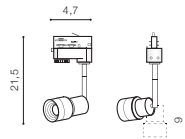

LUMI FLEX TRACK 3 LINE 3000K

LED integrated

voltage: 230V	LED 5W 500lm 3000K	
IP20	installation: Track 3 Line	
technical specification	adjustable beam angle: 19°÷ 70°	

COLOUR / NEW INDEX NO.

- ☐ WHITE (WH) **AZ4560**
- ☒ BLACK (BK) **AZ4559**