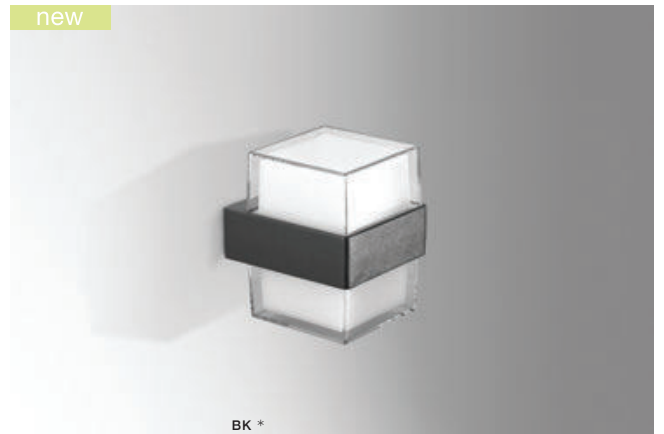

LARS SQUARE 3000K / 4000K

LED integrated

voltage: 230V	LED 13W 1000lm 3000K	
IP44	LED 13W 1000lm 4000K	
technical specification		installation place

COLOUR / NEW INDEX NO.

- 3000K BLACK (BK) **AZ4506**
- 4000K BLACK (BK) **AZ4507**