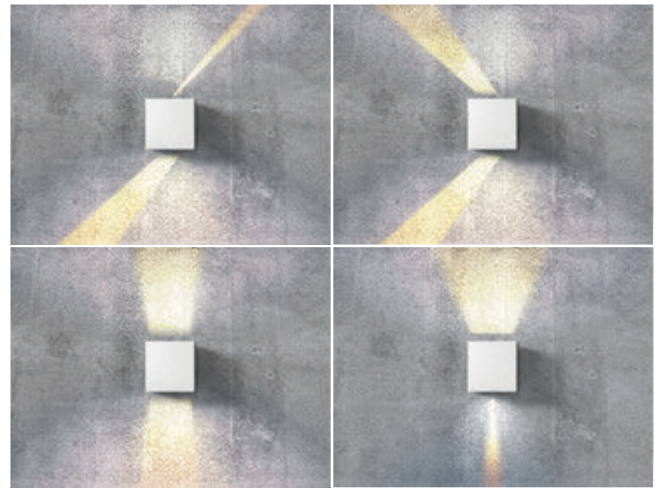

FOUR ADJUSTABLE LIGHT ANGLE