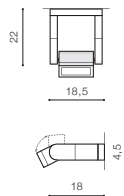

BK *

FRAME SPIKE

LED integrated

voltage: 230V	LED 8W 800lm 3000K	
IP54		
technical specification	installation place	

COLOUR / NEW INDEX NO.

- BLACK (BK) **AZ4307**
- DARK GREY (DGR) **AZ2128**
- BRIGHT GREY (BGR) **AZ2129**