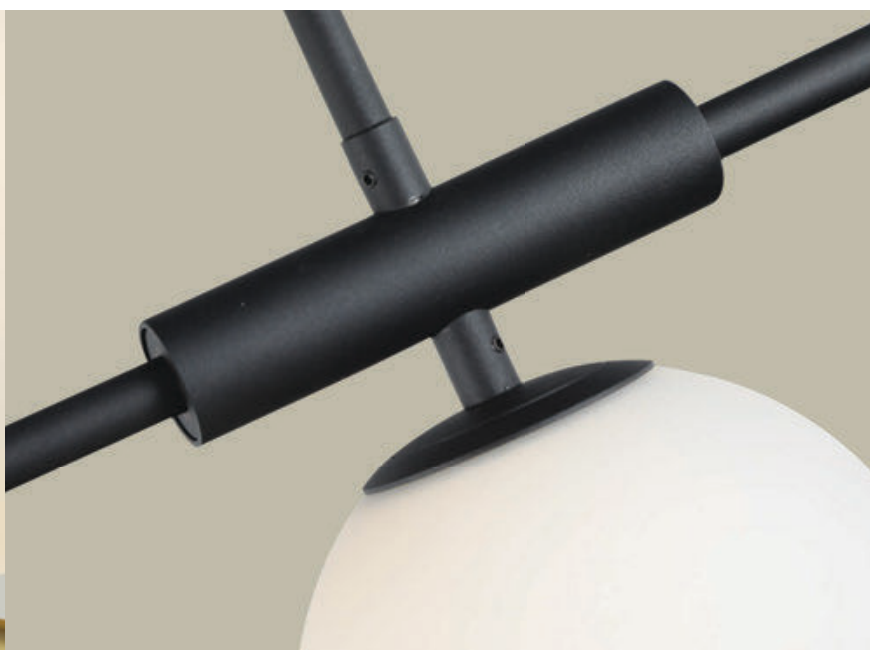

Santander

5

new

Santander

- ❶ AZ4418 (black)
- ❷ AZ4419 (gold)

G9 4x Max 5W
metal/glass