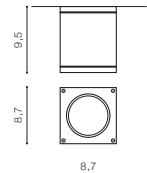

JOE WALL 2

bulb not included

voltage: 230V	GU10 2x MAX 35W	
IP54		
	installation place	

COLOUR / NEW INDEX NO.

- DARK GREY (DGR) **AZ3319**
- BLACK (BK) **AZ3320**
- WHITE (WH) **AZ4316**

JOE SQUARE

bulb not included

voltage: 230V	GU10 1x MAX 35W	
IP54		
	installation place	

COLOUR / NEW INDEX NO.

- DARK GREY (DGR) **AZ3323**
- WHITE (WH) **AZ3324**
- BLACK (BK) **AZ4270**