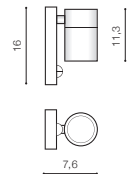

ULF 2 WALL

bulb not included ☒

voltage: 230V	GU10 2x MAX 35W
IP44	
	installation place ☐

COLOUR / NEW INDEX NO.

- BLACK (BK) **AZ4473**
- DARK GREY (DGR) **AZ4474**