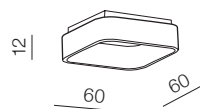

Solvent S Top CCT SMART 60 + Remote Control LED

- 1 AZ4007 (grey)
- 2 AZ4006 (white)
- 3 AZ4005 (black)

LED 42W 3300lm CCT
steel/acryl