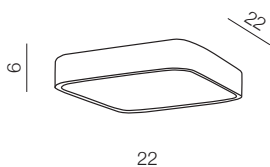

Lucie 25

- new 1 AZ4146 (black)
- 2 AZ1308 (chrome/white)

E27 3x Max 40W Only LED IP44
acryl/metal chrome