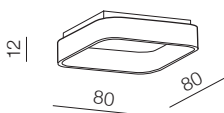

Solvent CCT SMART

49

new

Solvent S Top CCT SMART 80 + Remote Control LED

- ① AZ4010 (grey)
- ② AZ4009 (white)
- ③ AZ4008 (black)

LED 92W 4700lm CCT
steel/acryl