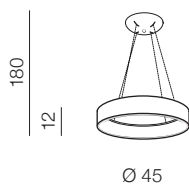

# Solvent CCT SMART

new

54

1 GREY

2 WHITE

3 BLACK

CCT = 3000÷6000K Dimmable Remote Control