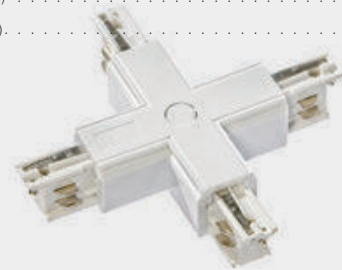

X Connector

- ☒ X CONNECTOR (BLACK) AZ4280
- ☐ X CONNECTOR (WHITE) AZ4279