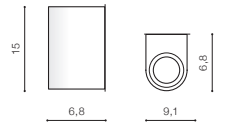

* - EXPLANATION SHORTCUT PAGE 2 (E)