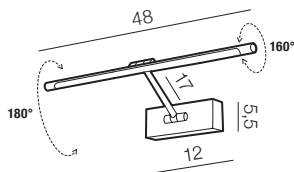

Davinci 48 LED

- ❶ AZ2648 (chrome)
- ❷ AZ2649 (sandy nickel)
- ❸ AZ2650 (golden)
- ❹ AZ2651 (black chrome)
- **new** ❺ AZ4262 (matt black)

LED 8W 500lm 3000K RA>90
metal acryl