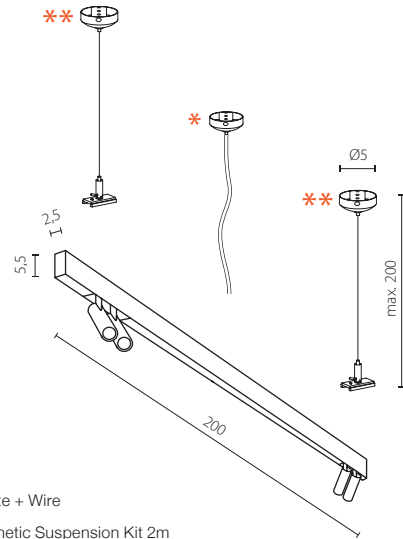

- Ceiling Plate + Wire
- ** Track Magnetic Suspension Kit 2m