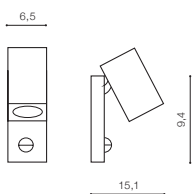

COLOUR / NEW INDEX NO.

- ☒ BLACK (BK) **AZ4695**
- ☒ DARK GRAY (DGR) **AZ4696**
- ☐ WHITE (WH) **AZ4697**