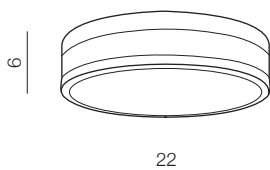

Kari 22 LED

- 1 AZ2065 (chrome)
- new 2 AZ4257 (matt black)

LED 12W 400lm 3000K IP44
glass/metal