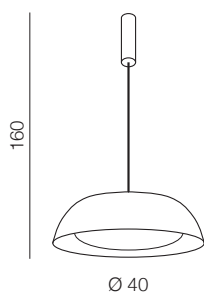

CCT = 2600÷6000K Dimmable Remote Control