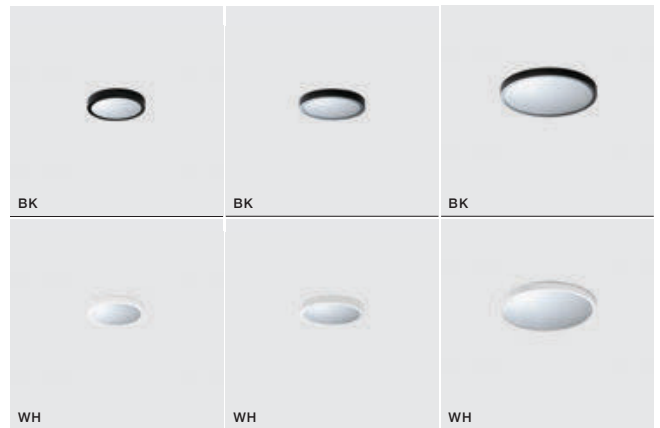

* - EXPLANATION SHORTCUT PAGE 2 (E)