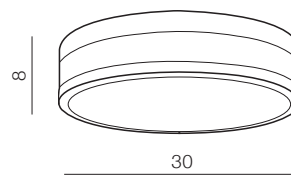

Kari 30 LED

- 1 AZ2066 (chrome)
- new 2 AZ4258 (matt black)

LED 18W 700lm 3000K IP44
glass/metal