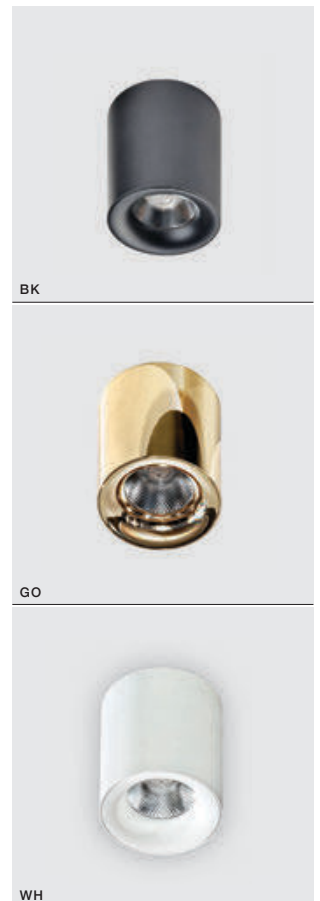

COLOUR / NEW INDEX NO.

- BLACK (BK) . . . . . **AZ4328**
- WHITE (WH) . . . . . **AZ4330**
- GOLD (GO) . . . . . **AZ4329**

BK \*

FRIDA 7W 3000K / 4000K

LED integrated

voltage: 230V

LED 7W 500lm 3000K

LED