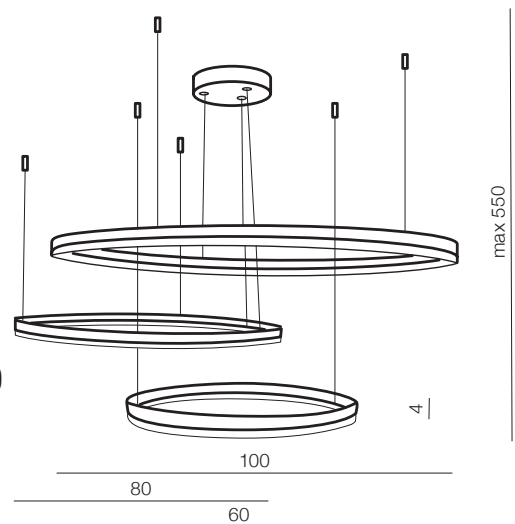

Halo

11

new

1 BLACK

2 GOLD

Halo 40 Wall

- 1 AZ4705 (black)
- 2 AZ4706 (gold)

LED 28W 2200lm 3000K-6000K
metal/acryl

Halo Pendant 100+80+60

- 1 AZ4707 (black)
- 2 AZ4708 (gold)

LED 130W 11100lm 3000K
aluminium/acrylic