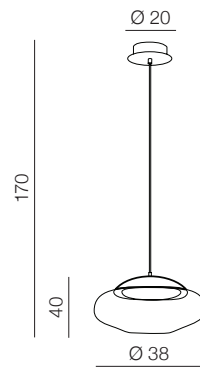

Helena C LED

AZ4668

(brass)

LED 23W 1200lm 3000K
metal/glass