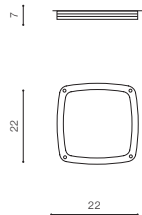

\* - EXPLANATION SHORTCUT PAGE 2 (E)

FANO SQUARE

LED integrated

voltage: 230V	E27 2X MAX 18W
IP54	
technical specification	installation place

COLOUR / NEW INDEX NO.

DARK GREY (DGR) . . . . . **AZ2186**

FANO R