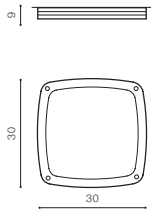

# FANO SMART

78

Outdoor lamps

**FANO S 30 SMART LED RGB**

LED integrated

voltage: 230V	LED 24W 1720lm RGB	
IP54	2600-6000K	
technical specification	installation place	

COLOUR / NEW INDEX NO.

- BLACK (BK) . . . . . **AZ4786**
- DARK GREY (DGR) . . . . . **AZ4787**
- WHITE (WH) . . . . . **AZ4788**