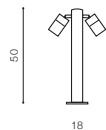

ROLF 2 900

bulb not included ☒

voltage: 230V	LED GU10 2x MAX 35W	☐
IP44	installation place	☐

COLOUR / NEW INDEX NO.

- BLACK (BK) **AZ4458**
- DARK GREY (DGR) **AZ4459**