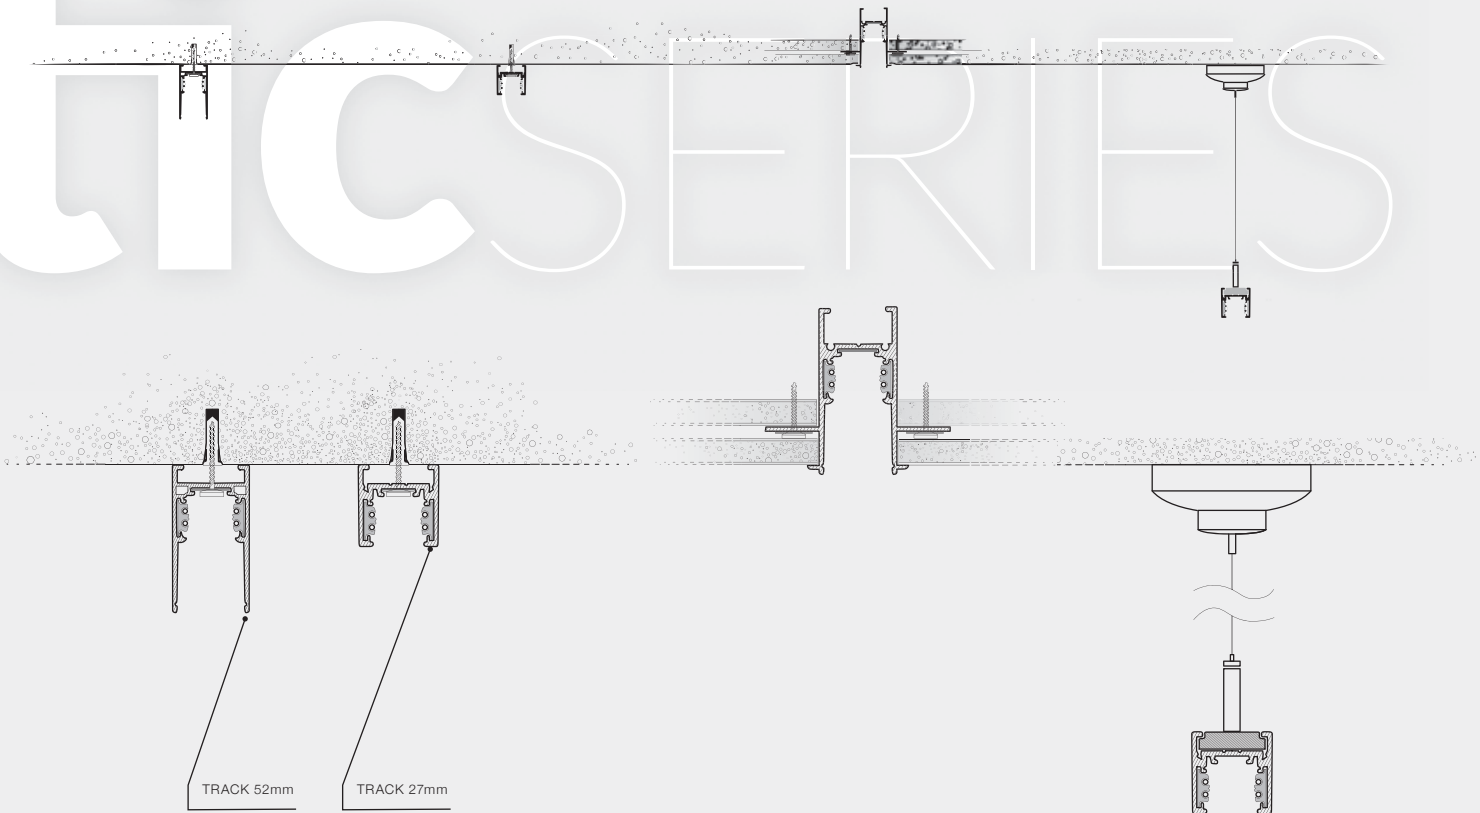

Available options for installation place – surface-mounted, flush-mounted and suspended

Track Magnetic 52 Gips (1m, 1,5m, 2m)

WITH END CAP 2X (ALL INCLUDED)

- ☒ TRACK 52 GIPS 1M (BLACK) **AZ4646**
- ☐ TRACK 52 GIPS 1M (WHITE) **AZ4647**
- ☒ TRACK 52 GIPS 1,5M (BLACK) **AZ4648**
- ☐ TRACK 52 GIPS 1,5M (WHITE) **AZ4649**
- ☒ TRACK 52 GIPS 2M (BLACK) **AZ4650**
- ☐ TRACK 52 GIPS 2M (WHITE) **AZ4651**