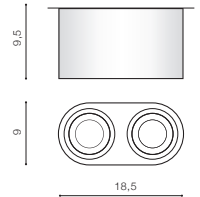

BRANT

Exposed downlights

BRANT

bulb not included

voltage: 230V	connect GU10 1x Max 50W
IP20	
	installation place

COLOUR / NEW INDEX NO.

- BLACK (BK) **AZ2819**
- WHITE (WH) **AZ2818**
- BLACK / CHROME (BK / CH) **AZ2929**

BRANT 2

bulb not included

voltage: 230V	connect GU10 2x Max 50W
IP20	
	installation place

COLOUR / NEW INDEX NO.

- BLACK (BK) **AZ2821**
- WHITE (WH) **AZ2820**
- BLACK / CHROME (BK / CH) **AZ2930**