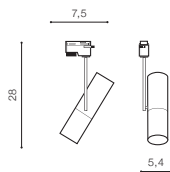

LOLO TRACK 1 LINE GU10

bulb not included ☒

voltage: 230V	GU10 1x Max. 50W	☒
IP20	installation: Track 1 Line	☐

COLOUR / NEW INDEX NO.

- ☒ BLACK (BK) **AZ4654**
- ☐ WHITE (WH) **AZ4655**