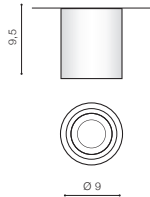

BK *

BRANT 2

bulb not included

voltage: 230V	connect GU10 2x Max 50W
IP20	
	installation place

COLOUR / NEW INDEX NO.

- BLACK (BK) **AZ2821**
- WHITE (WH) **AZ2820**
- BLACK / CHROME (BK / CH) **AZ2930**