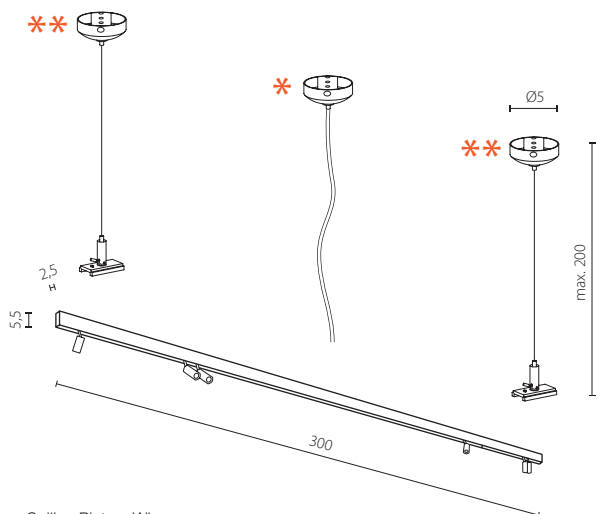

- Ceiling Plate + Wire
- ** Track Magnetic Suspension Kit 2m