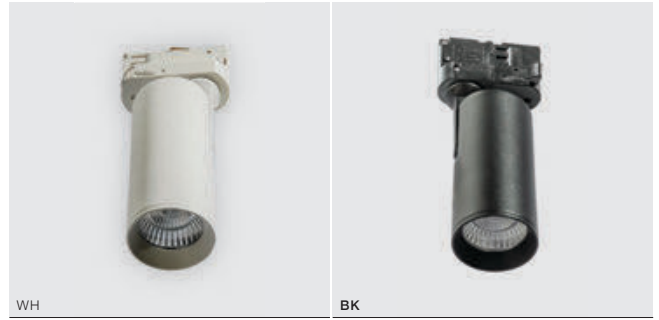

KIRKE TRACK 3 LINE 10W CCT

LED integrated

voltage: 230V

LED 10W 800lm

IP20

3000K | 4000K | 5500K CCT

LED

technical

installation: Track 3 Line

specification

beam angle: 40°

COLOUR / NEW INDEX NO.

- BLACK (BK) **AZ4658**
- WHITE (WH) **AZ4659**