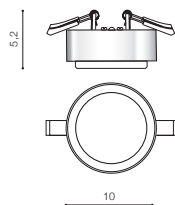

COLOUR / NEW INDEX NO.

- CHROME (CH) **AZ4391**
- BLACK (BK) **AZ4389**
- GOLD (GO) **AZ4390**