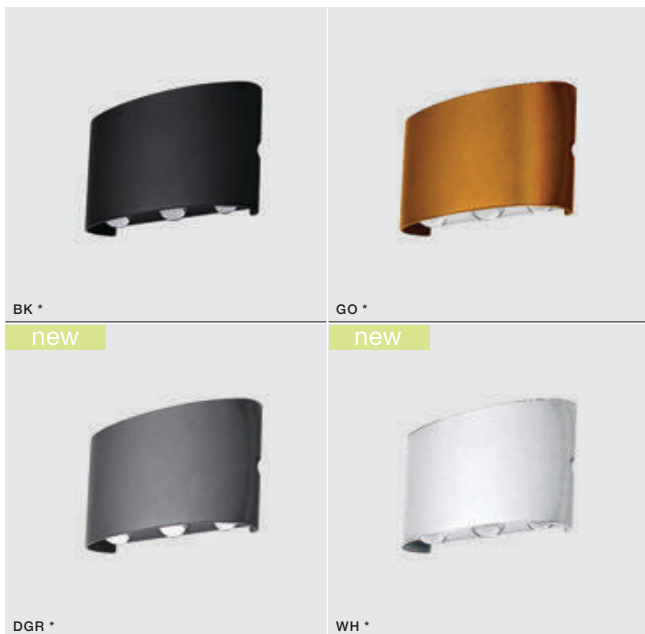

**GINNA 3**

LED integrated

voltage: 230V	LED 6W 500lm 3000K
IP54	
technical specification	installation place

COLOUR / NEW INDEX NO.

- BLACK (BK) . . . . . **AZ3484**
- GOLD (GO) . . . . . **AZ3485**
- DARK GREY (DGR) . . . . . **AZ4194**
- WHITE (WH) . . . . . **AZ4195**