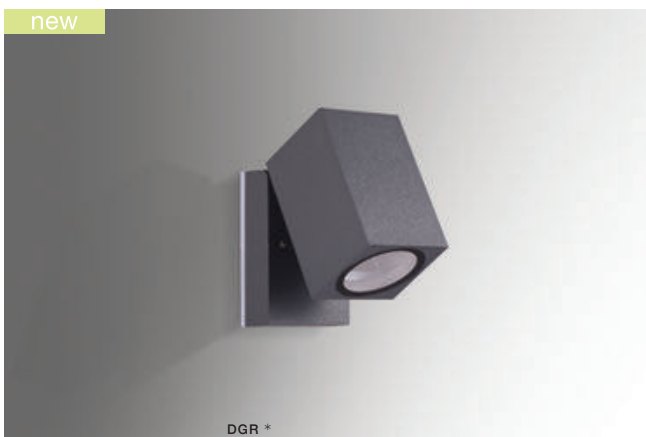

PEDER IP54

Outdoor lamps

PEDER

bulb not included

voltage: 230V	GU10 1x MAX 35W
IP54	installation place

COLOUR / NEW INDEX NO.

- BLACK (BK) **AZ4514**
- DARK GREY (DGR) **AZ4515**

* - EXPLANATION SHORTCUT PAGE 2 (E)