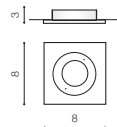

COLOUR / NEW INDEX NO.

- ALUMINIUM (ALU) **AZ1015**
- WHITE (WH) **AZ0817**
- BLACK 4000K (AC) **AZ4140**