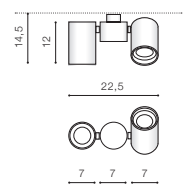

BK *

MAKALU 3

bulb not included

voltage: 230V	connect GU10 3x Max 50W
IP20	
	installation place

COLOUR / NEW INDEX NO.

- BLACK (BK) **AZ4214**
- WHITE (WH) **AZ4215**