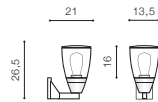

RASMUS

bulb not included

voltage: 230V	E27 1x MAX 15W	
IP65	installation place	

COLOUR / NEW INDEX NO.

BLACK (BK) **AZ4483**