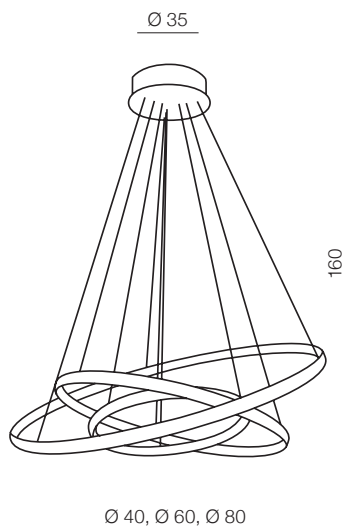

Brighton

new

12

Brighton 3 LED

- 1 AZ1609 (chrome)
- new 2 AZ4428 (black)
- new 3 AZ4429 (gold)

LED 55W 3300lm
3000K
metal crystals