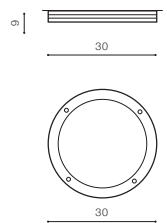

CCT = 2600-6000K DIMMABLE REMOTE CONTROL