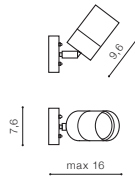

ROLF 2 500

bulb not included ☒

voltage: 230V	LED GU10 2x MAX 35W	☐
IP44	installation place	☐

COLOUR / NEW INDEX NO.

- BLACK (BK) **AZ4456**
- DARK GREY (DGR) **AZ4457**