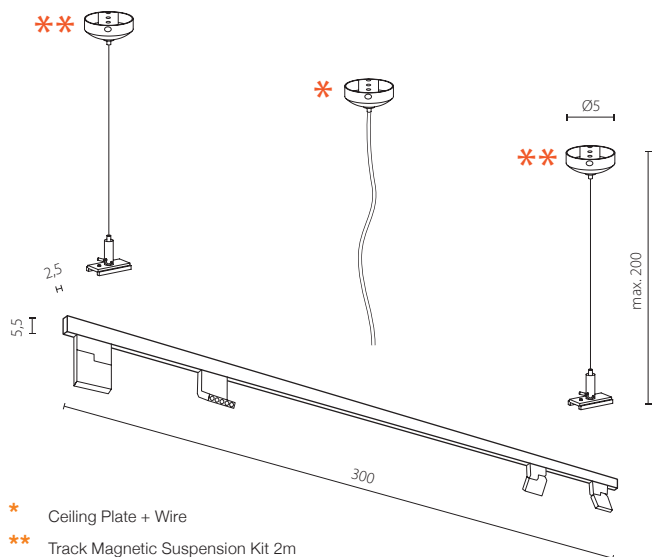

### Set specification:

- AZ4822 = AZ4644 + AZ4673 + AZ4652 + 2x AZ4604 + 2x AZ4611 + 4x AZ4621
- AZ4823 = AZ4645 + AZ4674 + AZ4653 + 2x AZ4605 + 2x AZ4612 + 4x AZ4622

ALDO TRACK MAGNETIC 12W POINTS60 3000K BK