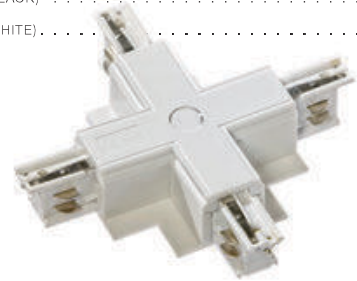

X Connector Gips

- ☒ X CONNECTOR GIPS (BLACK) AZ4302
- ☐ X CONNECTOR GIPS (WHITE) AZ4301