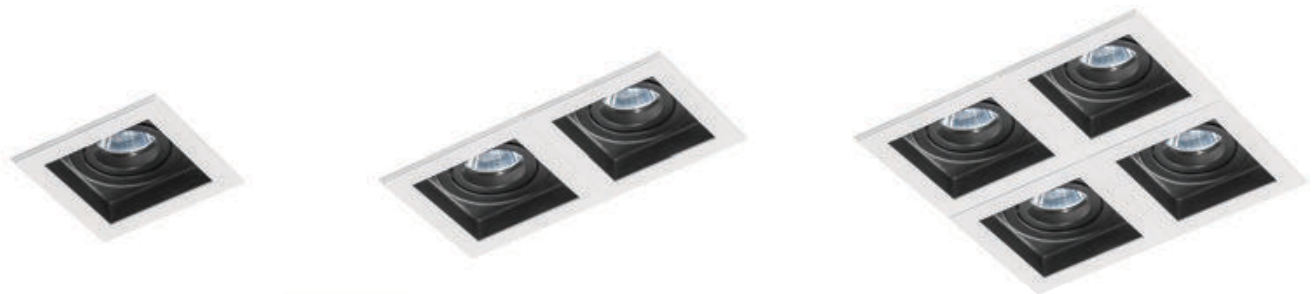

COLOUR / NEW INDEX NO.

- WHITE / BLACK (WH / BK) **AZ1362**
- BLACK / GOLD (BK/GO) **AZ2802**
- WHITE / WHITE (WH/WH) **AZ2801**
- BLACK / BLACK (BK/BK) **AZ4142**