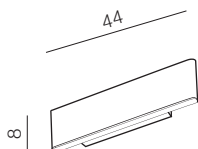

Norman Wall L LED

- new 1 AZ4177 (black)
- 2 AZ1684 (white)

LED 17W 1000lm 3000K
metal acryl