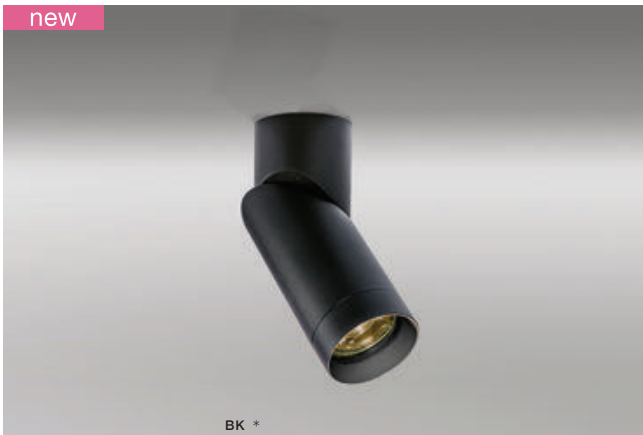

Exposed downlights

SANTOS 3000K

LED integrated

voltage: 230V	LED 12W 800lm 3000K	
IP20		
technical specification	installation place	
	beam angle: 37°	

COLOUR / NEW INDEX NO.

- WHITE / GOLD (WH/GO) **AZ2417**
- BLACK / GOLD (BK/GO) **AZ2416**
- WHITE / WHITE (WH/WH) **AZ4182**
- BLACK / BLACK (BK/BK) **AZ4181**