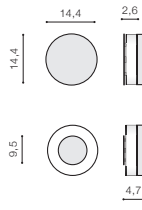

ENOK SQUARE WALL 3000K / 4000K

LED integrated

voltage: 230V	LED 9W 700lm 3000K		LED
IP54	LED 9W 700lm 4000K		
technical specification	installation place		

COLOUR / NEW INDEX NO.

■ 3000K BLACK (BK) **AZ4461**
■ 4000K BLACK (BK) **AZ4462**