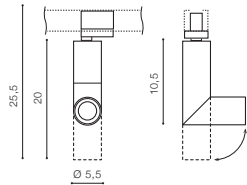

BK / BK

WH / WH