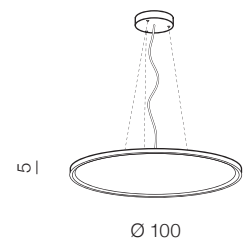

Cream 100 Pendant SMART

LED

- 1 AZ3289 (black)
- 2 AZ3290 (white)

LED 70W 6300-6400lm CCT
aluminium/PC