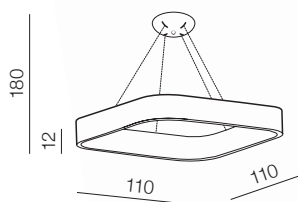

Solvent S Pendant CCT SMART 110 + Remote Control **LED**

- ❶ **AZ3989** (grey)
- ❷ **AZ3988** (white)
- ❸ **AZ3987** (black)

LED 120W 7700lm CCT
steel/acryl