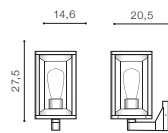

MIKKEL

bulb not included

voltage: 230V	E27 1x MAX 15W	
IP54	installation place	

COLOUR / NEW INDEX NO.

BLACK (BK) **AZ4485**