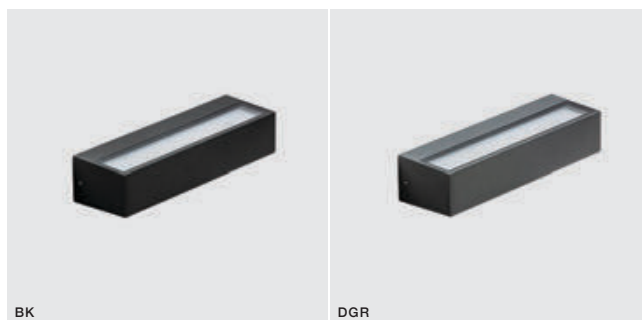

COSEL

LED integrated ☐

voltage: 230V

LED 2x8W 1300lm 3000K

IP54

LED

technical specification

installation place ☐

COLOUR / NEW INDEX NO.

- BLACK (BK) **AZ4353**
- DARK GREY (DGR) **AZ4354**