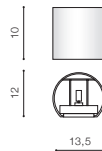

LETICIA 2 LED

LED integrated ☒

voltage: 230V

LED 2x3W 400lm 3000K

IP54

technical specification

installation place ☐

COLOUR / NEW INDEX NO.

- ☒ BLACK (BK) **AZ4469**
- ☒ DARK GREY (DGR) **AZ2189**
- ☐ WHITE (WH) **AZ2190**

TILT 90°