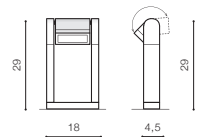

BK *

FRAME 70

LED integrated

voltage: 230V	LED 8W 800lm 3000K	
IP54		
technical specification	installation place	

COLOUR / NEW INDEX NO.

- BLACK (BK) **AZ4305**
- DARK GREY (DGR) **AZ2130**
- BRIGHT GREY (BGR) **AZ2131**