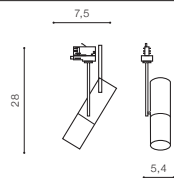

LOLO TRACK

Track 3 Line

BK *

LOLO TRACK 3 LINE GU10

bulb not included

voltage: 230V	GU10 1x Max. 50W	
IP20	installation: Track 3 Line	

COLOUR / NEW INDEX NO.

- ☒ BLACK (BK) **AZ4577**
- ☐ WHITE (WH) **AZ4578**

WH

BK

* - EXPLANATION SHORTCUT PAGE 2 (E)