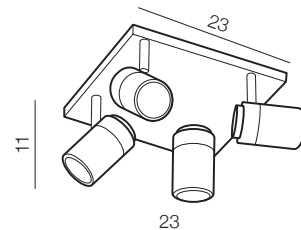

Noemie 4

- AZ2557
  (chrome)

GU10 Max 4x35W IP44
frosted glass