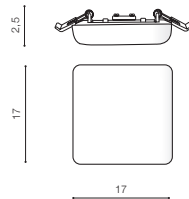

LAMIR S 17 DIMM IP44 3000K / 4000K

LED integrated

voltage: 230V

IP44

technical
specification

LED 22W DIMM 1800lm 3000K DIMM

LED 22W DIMM 1800lm 4000K DIMM

installation place inlet opening 15x15cm

beam angle: 120°

COLOUR / NEW INDEX NO.

- ☐ 3000K WHITE (WH) **AZ4388**
- ☐ 4000K WHITE (WH) **AZ4393**