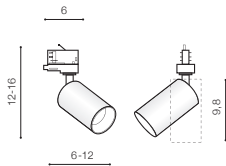

COLOUR / NEW INDEX NO.

- ☒ BLACK (BK) **AZ4205**
- ☒ BLACK / GOLD (BK/GO) **AZ4206**
- ☐ WHITE (WH) **AZ4204**

* - EXPLANATION SHORTCUT PAGE 2 (E)