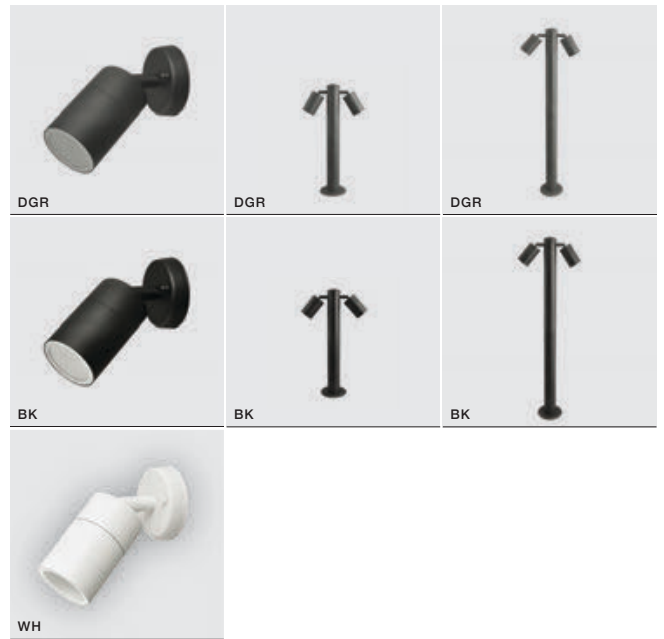

# ROLF IP44

Outdoor lamps

**ROLF 1 WALL**

bulb not included

voltage: 230V	GU10 1x MAX 35W	<input type="checkbox"/>
IP44	installation place	<input type="checkbox"/>

COLOUR / NEW INDEX NO.

- BLACK (BK) . . . . . **AZ4475**
- DARK GREY (DGR) . . . . . **AZ4476**
- WHITE (WH) . . . . . **AZ4477**