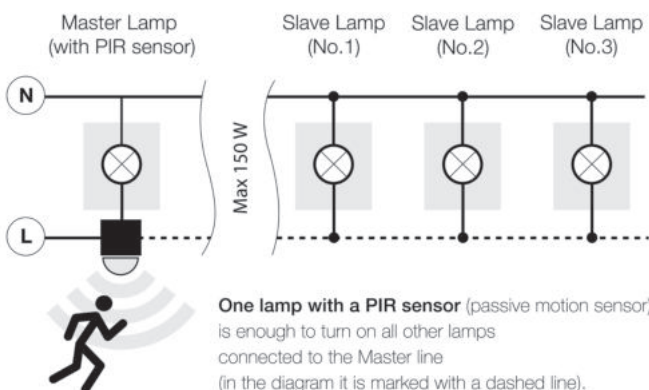

* - EXPLANATION SHORTCUT PAGE 2 (E)