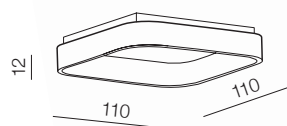

Solvent S Top CCT SMART 110 + Remote Control LED

- ① AZ4013 (grey)
- ② AZ4012 (white)
- ③ AZ4011 (black)

LED 120W 7700lm CCT
steel/acryl