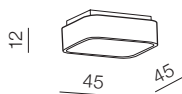

Solvent S Top CCT SMART 45 + Remote Control LED

- 1 AZ4004 (grey)
- 2 AZ4003 (white)
- 3 AZ4002 (black)

LED 32W 2700lm CCT
steel/acryl