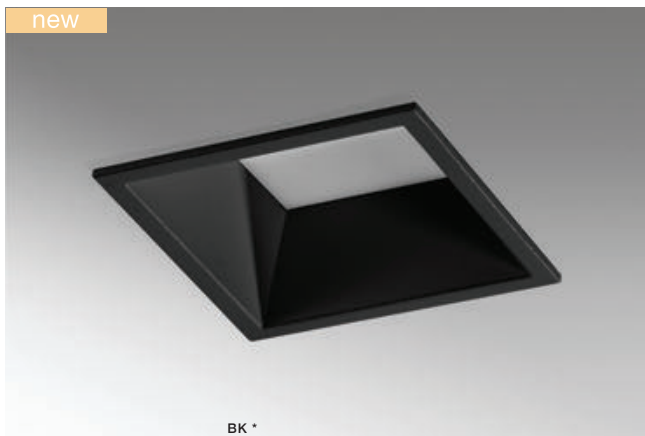

AIDA SQUARE 16W 3000K

LED integrated

voltage: 230V

LED 16W 1300lm 3000K

LED

IP20

technical specification

installation place ☐ inlet opening 13x13cm

beam angle: 120°

COLOUR / NEW INDEX NO.

- ☐ WHITE (WH) **AZ4228**
- ☒ BLACK (BK) **AZ4229**