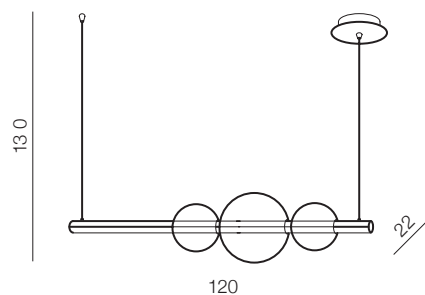

## DIMM

7

new

**Sandra 1 dimm** (LED)

**AZ3351**

(black)

LED 36W 3600lm 3000K dimmable  
glass/acrylic

**Sandra 3 dimm** (LED)