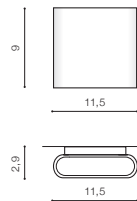

CREMONA M

LED integrated

voltage: 230V

LED 2x5W 500lm 3000K

LED

IP54

technical

specification