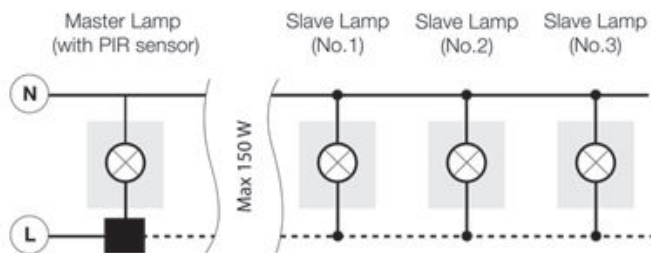

TILT 90°

**MASTER SLAVE SYSTEM**

One lamp with a PIR sensor (passive motion sensor) is enough to turn on all other lamps connected to the Master line (in the diagram it is marked with a dashed line).