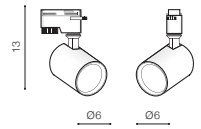

WH

BK

* - EXPLANATION SHORTCUT PAGE 2 (E)