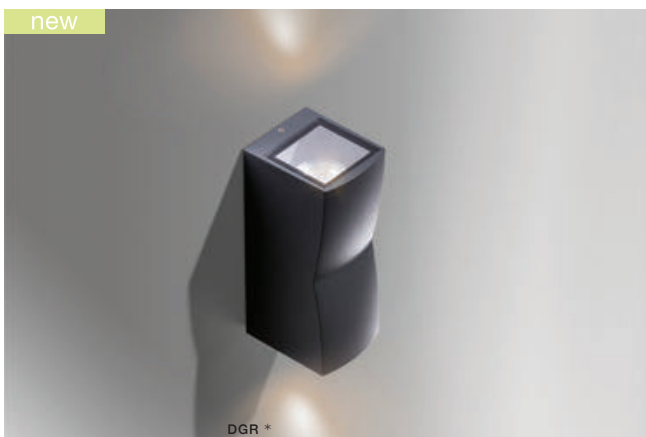

REZIA 2

bulb not included ☒

voltage: 230V	GU10 2x MAX 35W	☐
IP54	installation place	☐

COLOUR / NEW INDEX NO.

- BLACK (BK) **AZ4345**
- DARK GRAY (DGR) **AZ4346**

* - EXPLANATION SHORTCUT PAGE 2 (E)