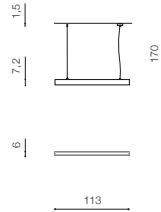

LINNEA 140 PENDANT CCT

LED integrated

voltage: 230V	LED 54W 3100lm		LED
IP20	3000K/4000K/5500K		
technical specification	installation place		
	beam angle: 120°		

COLOUR / NEW INDEX NO.

- ☐ WHITE (WH) **AZ4572**
- ☒ BLACK (BK) **AZ4571**