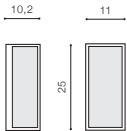

COLOUR / NEW INDEX NO.

- BLACK (BK) **AZ4348**
- DARK GREY (DGR) **AZ4349**