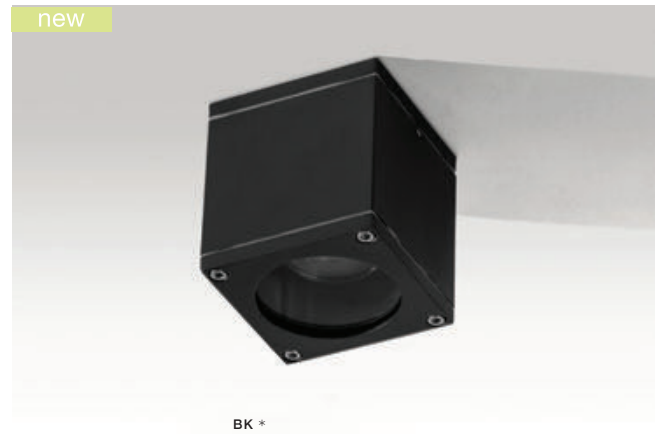

\* - EXPLANATION SHORTCUT PAGE 2 (E)

**JOE WALL 2**

bulb not included

voltage: 230V	GU10 2x MAX 35W	
IP54		
	installation place	

COLOUR / NEW INDEX NO.

- DARK GREY (DGR) . . . . . **AZ3319**
- BLACK (BK) . . . . . **AZ3320**
- WHITE (WH) . . . . . **AZ4316**