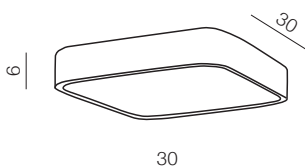

Lucie 43

- new 1 AZ4147 (black)
- 2 AZ1309 (chrome/white)

E27 3x Max 40W Only LED IP44
acryl/metal chrome