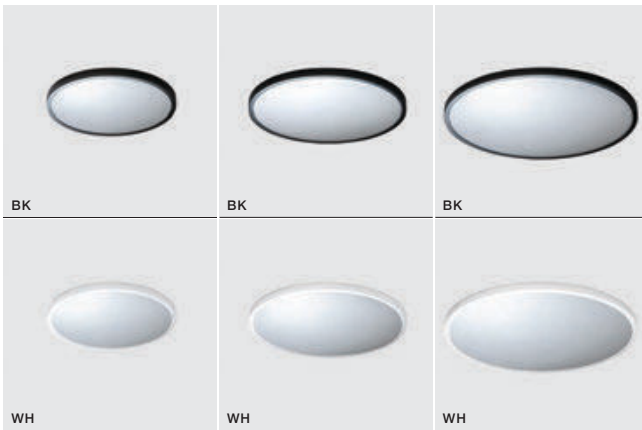

MALTA R 60 3000K / 4000K

LED integrated

voltage: 230V	LED 48W 4100lm 3000K	
IP20	LED 48W 4400lm 4000K	
technical	installation place	
specification	beam angle: 115°	

COLOUR / NEW INDEX NO.

- ☐ 3000K WHITE (WH) **AZ4253**
- ☒ 3000K BLACK (BK) **AZ4255**
- ☐ 4000K WHITE (WH) **AZ4254**
- ☒ 4000K BLACK (BK) **AZ4256**

* - EXPLANATION SHORTCUT PAGE 2 (E)