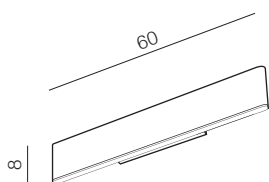

Norman Wall XL LED

- new 1 AZ4179 (black)
- 2 AZ1685 (white)

LED 23W 1200lm 3000K
metal acryl