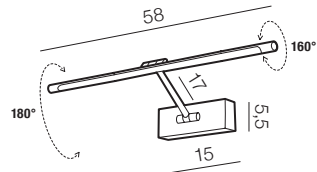

Davinci 58 LED

- ❶ AZ2652 (chrome)
- ❷ AZ2653 (sandy nickel)
- ❸ AZ2654 (golden)
- ❹ AZ2655 (black chrome)
- **new** ❺ AZ4263 (matt black)

LED 10W 700lm 3000K RA>90
metal acryl