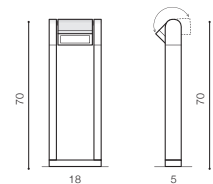

FRAME WALL

LED integrated

voltage: 230V	LED 8W 800lm 3000K	
IP54		
technical specification	installation place	

COLOUR / NEW INDEX NO.

- BLACK (BK) **AZ4308**
- DARK GREY (DGR) **AZ2132**
- BRIGHT GREY (BGR) **AZ2133**

FRAME SPIKE

LED integrated

voltage: 230V	LED 8W 800lm 3000K	
IP54		
technical specification	installation place	

COLOUR / NEW INDEX NO.

- BLACK (BK) **AZ4307**
- DARK GREY (DGR) **AZ2128**
- BRIGHT GREY (BGR) **AZ2129**

FRAME 70

LED integrated

voltage: 230V	LED 8W 800lm 3000K	
IP54		
technical specification	installation place	

COLOUR / NEW INDEX NO.

- BLACK (BK) **AZ4305**
- DARK GREY (DGR) **AZ2130**
- BRIGHT GREY (BGR) **AZ2131**