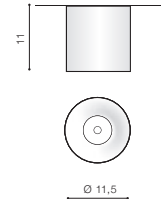

voltage: 230V	LED 30W 2400lm 3000K	LED integrated
IP20		
technical specification	installation place	
	beam angle: 23°	

COLOUR / NEW INDEX NO.

- BLACK (BK) **AZ4156**
- WHITE (WH) **AZ4155**
- GOLD (GO) **AZ4157**

voltage: 230V	LED 30W DIMM 2400lm 3000K	LED integrated
IP20		
technical specification	installation place	
	beam angle: 23°	

COLOUR / NEW INDEX NO.

- BLACK (BK) **AZ4328**
- WHITE (WH) **AZ4330**
- GOLD (GO) **AZ4329**