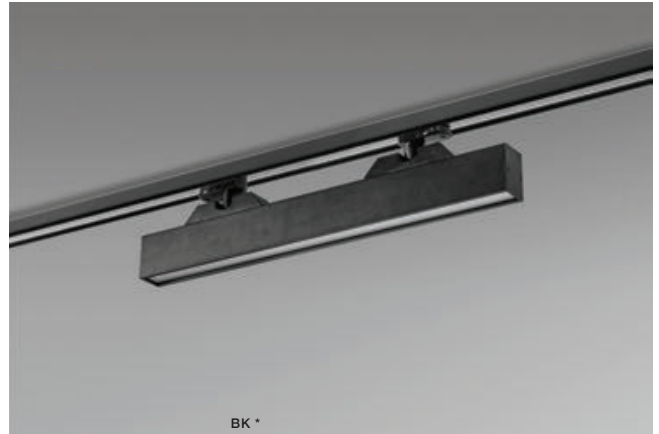

BK *

LINNEA 57 TRACK 3 LINE 24W CCT

LED integrated

voltage: 48V

IP20

technical

specification

LED 24W 1400lm

3000K | 4000K | 5000K CCT

installation: Track 3 Line

beam angle: 120°

COLOUR / NEW INDEX NO.

☐ WHITE (WH) **AZ4566**

☒ BLACK (BK) **AZ4565**

TILT 45°   ROTATION 350°