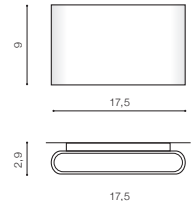

CREMONA M

LED integrated

voltage: 230V

LED 2x5W 500lm 3000K

LED

IP54

technical

specification

installation place

COLOUR / NEW INDEX NO.

- DARK GREY (DGR) **AZ2182**
- WHITE (WH) **AZ2181**
- BLACK (BK) **AZ4340**