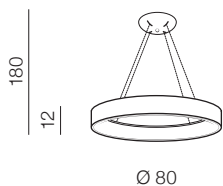

Solvent
CCT SMART

55

new

Solvent R Pendant CCT SMART 80 + Remote Control LED

- ❶ **AZ3974** (grey)
- ❷ **AZ3973** (white)
- ❸ **AZ3972** (black)

LED 92W 4700lm CCT
steel/acryl