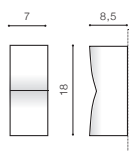

* - EXPLANATION SHORTCUT PAGE 2 (E)