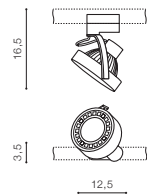

COLOUR / NEW INDEX NO.

- ☒ BLACK (BK) **AZ4666**
- ☐ WHITE (WH) **AZ4667**