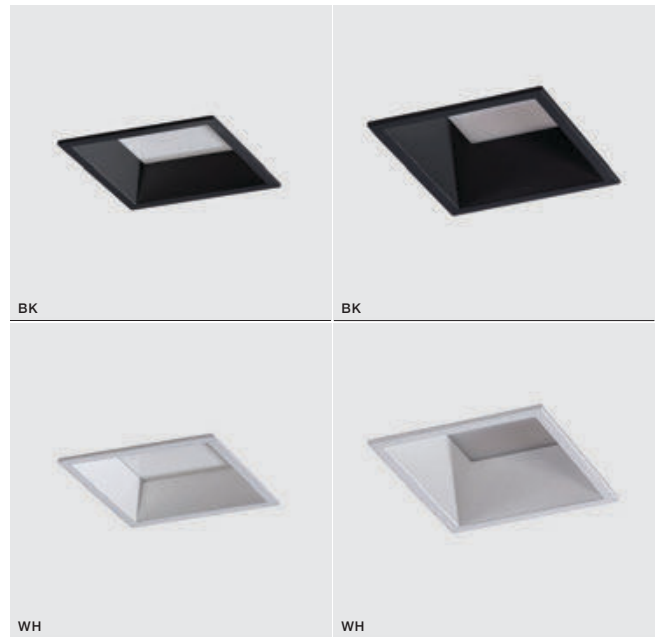

AIDA SQUARE 16W 3000K

LED integrated

voltage: 230V

LED 16W 1300lm 3000K

LED

IP20

technical specification

installation place ☐ inlet opening 13x13cm

beam angle: 120°

COLOUR / NEW INDEX NO.

- ☐ WHITE (WH) **AZ4228**
- ☒ BLACK (BK) **AZ4229**