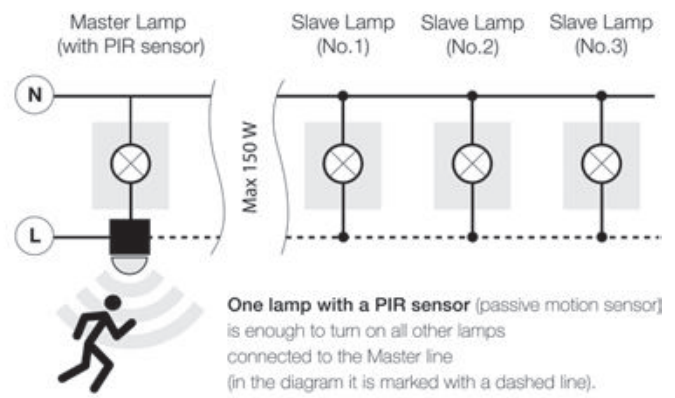

MASTER SLAVE SYSTEM

* - EXPLANATION SHORTCUT PAGE 2 (E)