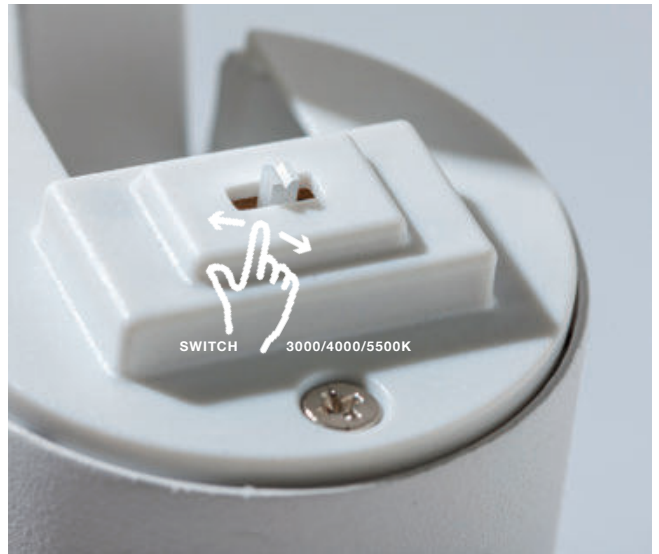

WH

BK

SWITCH

3000/4000/5500K

TILT 90°

ROTATION 350°