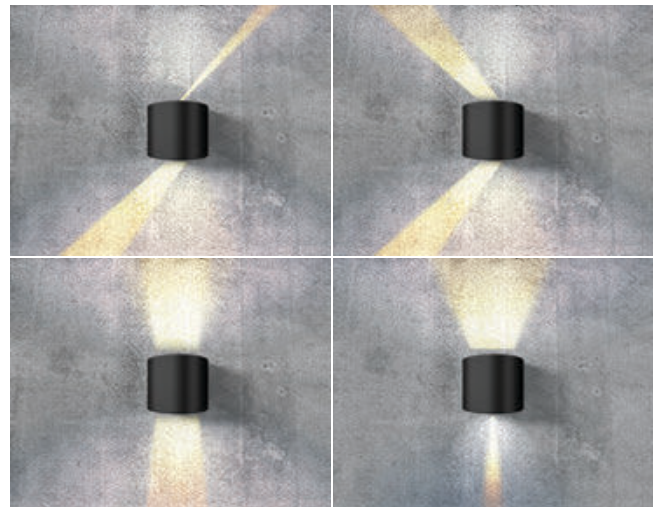

FOUR ADJUSTABLE LIGHT ANGLE

LETICIA 2 LED

LED integrated ☒

voltage: 230V

LED 2x3W 400lm 3000K

IP54

technical specification

installation place ☐

COLOUR / NEW INDEX NO.

- ☒ BLACK (BK) **AZ4469**
- ☒ DARK GREY (DGR) **AZ2189**
- ☐ WHITE (WH) **AZ2190**

TILT 90°