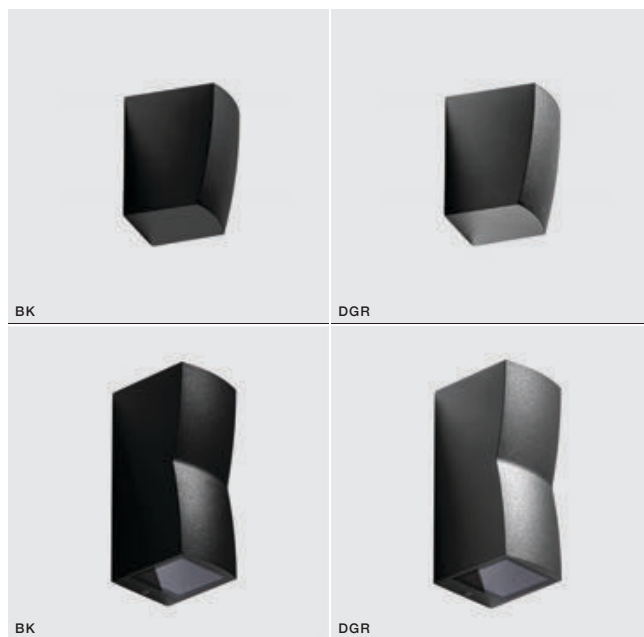

REZIA 2

bulb not included ☒

voltage: 230V	GU10 2x MAX 35W	☐
IP54	installation place	☐

COLOUR / NEW INDEX NO.

- BLACK (BK) **AZ4345**
- DARK GRAY (DGR) **AZ4346**

* - EXPLANATION SHORTCUT PAGE 2 (E)