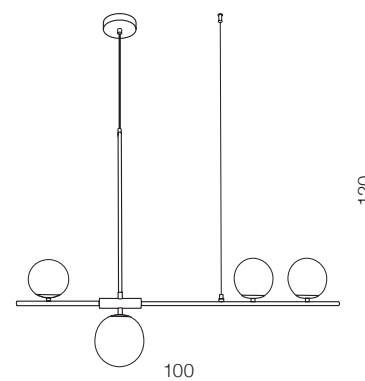

Santander

5

new

Santander

- ❶ AZ4418 (black)
- ❷ AZ4419 (gold)

G9 4x Max 5W
metal/glass