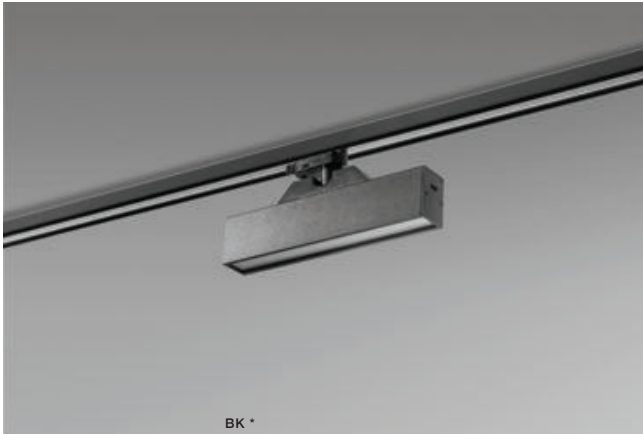

LINNEA TRACK CCT

Track 3 Line

BK *

LINNEA 29 TRACK 12W CCT

LED integrated

voltage: 48V

IP20

technical

specification

LED 12W 700lm

3000K | 4000K | 5000K CCT

installation: Track 3 Line

beam angle: 120°

COLOUR / NEW INDEX NO.

☐ WHITE (WH) **AZ4564**

☒ BLACK (BK) **AZ4563**

TILT 45°   ROTATION 350°