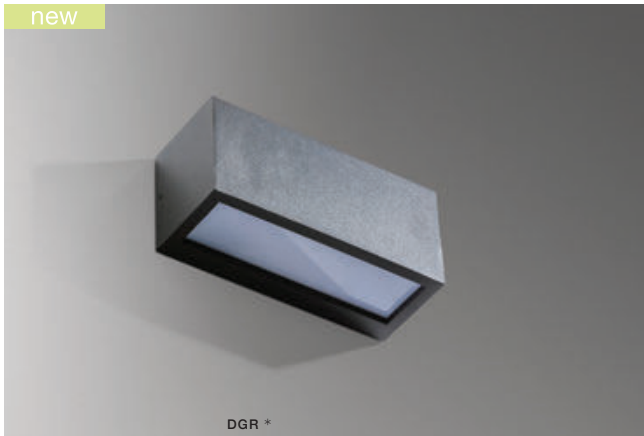

VENTA IP54

Outdoor lamps

VENTA

bulb not included

voltage: 230V	E27 1x MAX 18 W	
IP54	installation place	

COLOUR / NEW INDEX NO.

- BLACK (BK) **AZ4350**
- DARK GREY (DGR) **AZ4351**

* - EXPLANATION SHORTCUT PAGE 2 (E)