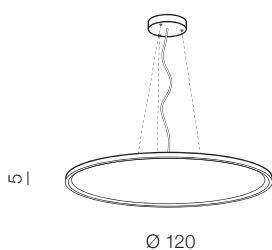

## Cream 100 Pendant SMART

LED

- 1 AZ3289 (black)
- 2 AZ3290 (white)

LED 70W 6300-6400lm CCT  
aluminium/PC

Cream  
SMART

61

new

**Cream 120  
Pendant SMART** LED