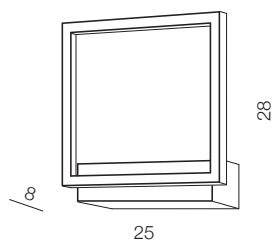

Opera Wall LED

- 1 AZ3141 (black)
- new 2 AZ4321 (gold)
- 3 AZ3142 (white)

LED 18W 1000lm 3000K
aluminium/acryl