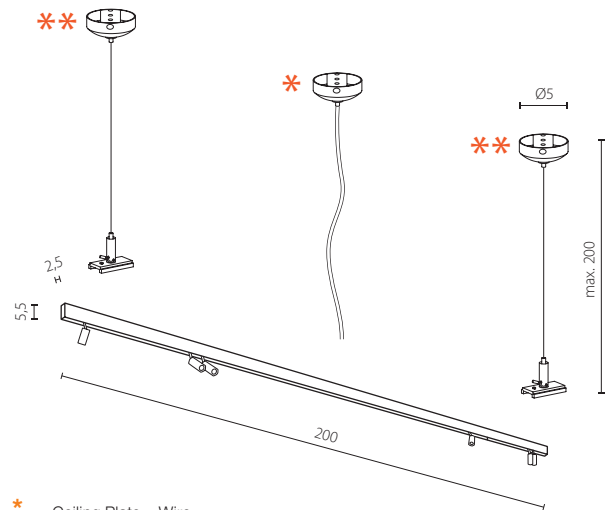

COLOUR / NEW INDEX NO.

- ☒ 3000K BLACK (BK) **AZ4820** (52M2034BK)
- ☐ 3000K WHITE (BK) **AZ4821** (52M2034WH)

- Ceiling Plate + Wire
- ** Track Magnetic Suspension Kit 2m

Set specification:

- AZ4820 = AZ4642 + AZ4671 + AZ4652 + AZ4607+2x AZ4589+ AZ4592
- AZ4821 = AZ4643 + AZ4672 + AZ4653 + AZ4608+2x AZ4590 + AZ4593