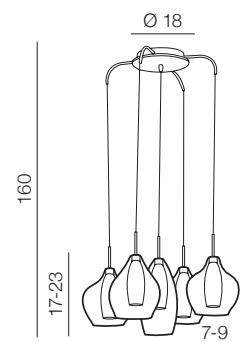

Amber milano 5

- 1 AZ0722 (chrome)
- 2 AZ3076 (clear)
- 3 AZ3172 (copper)

G9 5x 40W only LED
metal/chrome/glass