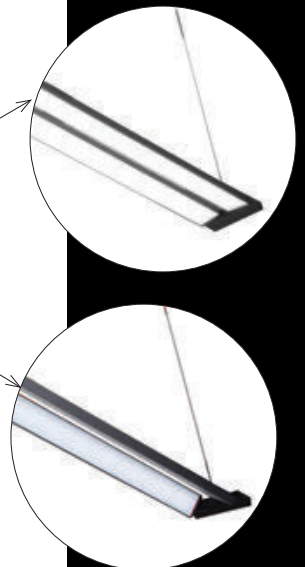

Flash 130

21

new

AZ4416

(black)

LED 54W 4400lm 3000K
metal acryl

AZ3203

(black)

LED 70W 5700lm 3000K
metal acryl