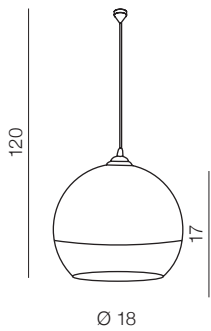

Silver ball

28

Silver Ball 18

AZ0731

E27 1x 60W
metal/chrome/glass