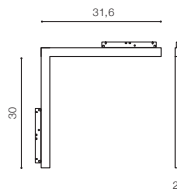

* - EXPLANATION SHORTCUT PAGE 2 (E)