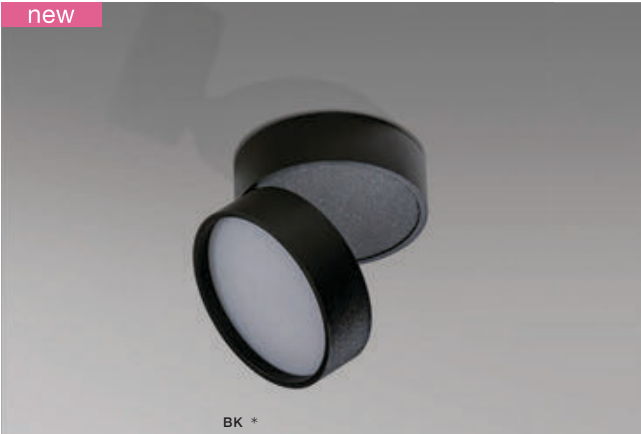

MONA 12W

Exposed downlights