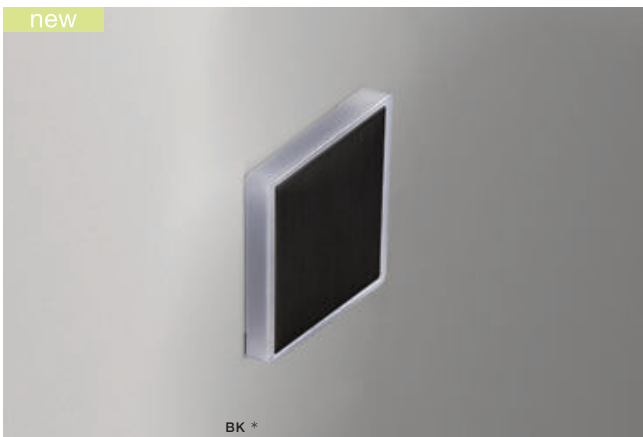

# ALF IP65

Outdoor lamps

**ALF ROUND 3000K**

LED integrated

voltage: 230V	LED 3W 250lm 3000K	
IP65		
technical specification	installation place	

COLOUR / NEW INDEX NO.

- BLACK (BK) . . . . . **AZ4463**
- DARK GREY (DGR) . . . . . **AZ4464**