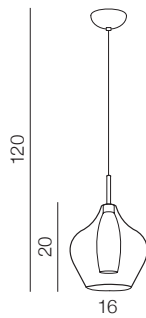

Amber milano 1

- 1 AZ2148 (chrome)
- 2 AZ3074 (clear)
- 3 AZ3077 (copper)

G9 1x 40W only LED
metal/chrome/glass