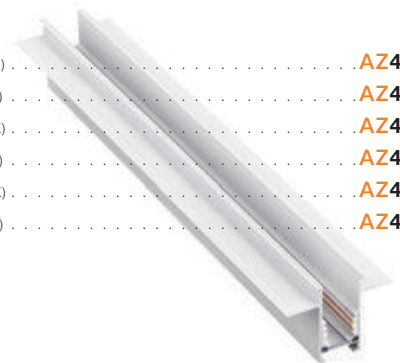

TRACKS GIPS (1m, 2m, 3m)

■	TRACK GIPS 1m (BLACK)	AZ4790
□	TRACK GIPS 1m (WHITE)	AZ4789
■	TRACK GIPS 2m (BLACK)	AZ4292
□	TRACK GIPS 2m (WHITE)	AZ4291
■	TRACK GIPS 3m (BLACK)	AZ4294
□	TRACK GIPS 3m (WHITE)	AZ4293