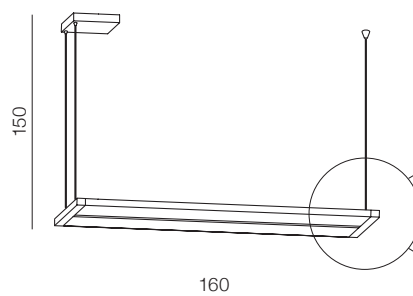

Flash LED

AZ3203

(black)

LED 70W 5700lm 3000K
metal acryl