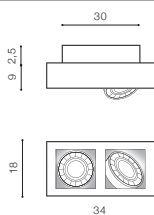

NIKEA 1 ES111

bulb not included

voltage: 230V	ES111 1x Max 16W	
IP20		
	installation place	

COLOUR / NEW INDEX NO.

- ☒ WHITE / BLACK (WH / BK) **AZ4436**
- ☐ WHITE (WH). **AZ4437**
- ☒ BLACK (BK). **AZ4438**

NIKEA 2 ES111

bulb not included

voltage: 230V	ES111 2x Max 16W	
IP20		
	installation place	

COLOUR / NEW INDEX NO.

- ☒ WHITE / BLACK (WH / BK) **AZ4439**
- ☐ WHITE (WH). **AZ4440**
- ☒ BLACK (BK). **AZ4441**