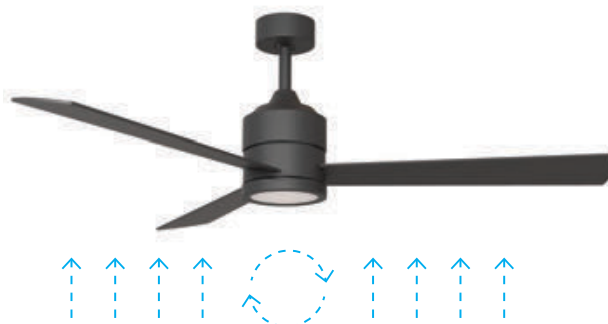

Remote control

Vinca
CCT

new 36

- Turn off the fan
- Rotations' direction (SUMMER / WINTER function)
- Rotations' speed 1-6
- Natural wind (medium speed)
- Automatic shutdown (2h or 6h)
- DIMM – increase the brightness of the light
- CCT- color change (3000K / 4000K / 5000K)
- Turn on / off the light
- DIMM – reduce the brightness of the light
- The maximum brightness in 4000K colour temp.

FAN

Speed Adjustable 1-6
Power 38W
Material metal / polywood

LAMP

Power 18W
CCT 3000K / 4000K / 5500K
Source 240V / 110V

Rotations' direction (SUMMER / WINTER) function

☀ SUMMER

❄ WINTER

Dimmable function 10-100%

Installation variants