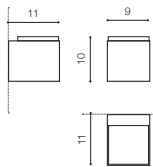

ARBAX 1

LED integrated

voltage: 230V

LED 6W 500lm 3000K

IP54

LED

technical

installation place ☐

specification

COLOUR / NEW INDEX NO.

■ DARK GREY (DGR) **AZ4341**

ARBAX 2

LED integrated

voltage: 230V

LED 12W 1000lm 3000K

IP54

LED

technical

installation place ☐

specification

COLOUR / NEW INDEX NO.

■ DARK GREY (DGR) **AZ4342**