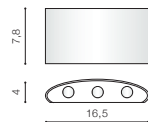

GINNA 3

LED integrated

voltage: 230V	LED 6W 500lm 3000K
IP54	
technical specification	installation place

COLOUR / NEW INDEX NO.

- BLACK (BK) **AZ3484**
- GOLD (GO) **AZ3485**
- DARK GREY (DGR) **AZ4194**
- WHITE (WH) **AZ4195**