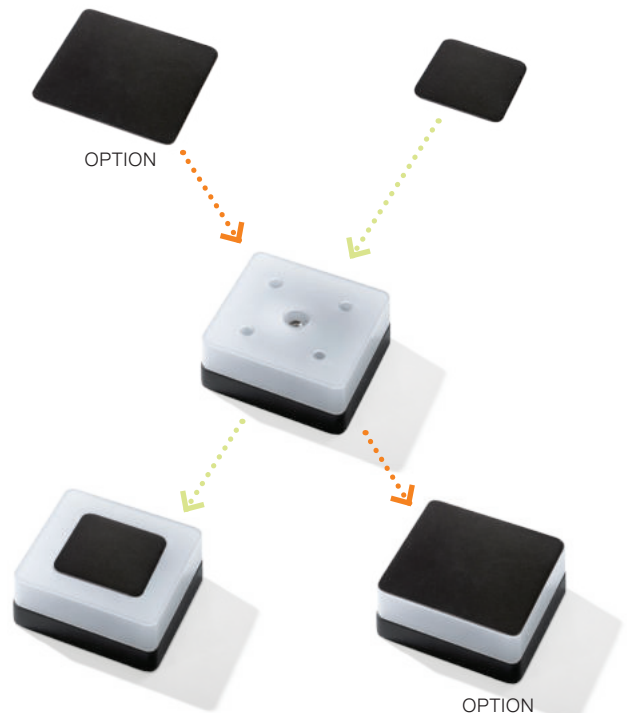

LED integrated

voltage: 230V	LED 9W 700lm 3000K		LED
IP54	installation place		
technical specification			

COLOUR / NEW INDEX NO.

■ 3000K DARK GREY (DGR) **AZ4460**

LED integrated

voltage: 230V	LED 9W 700lm 3000K		LED
IP54	LED 9W 700lm 4000K		
technical specification	installation place		

COLOUR / NEW INDEX NO.

■ 3000K BLACK (BK) **AZ4461**
■ 4000K BLACK (BK) **AZ4462**

2 IN 1

THERE ARE 2 TYPES OF FRONT COVER FOR THE LAMP INCLUDED.
THANKS TO MAGNETIC FIXING SYSTEM THEY CAN BE EASILY CHANGED OR REMOVED COMPLETELY.