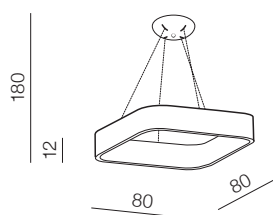

Solvent CCT SMART

51

new

Solvent S Pendant CCT SMART 80 + Remote Control **LED**

- ❶ **AZ3986** (grey)
- ❷ **AZ3985** (white)
- ❸ **AZ3984** (black)

LED 92W 4700lm CCT
steel/acryl