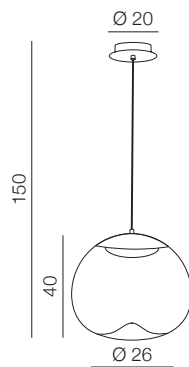

Helena B LED

AZ3342

(brass)

LED 14W 1190lm 3000K
metal/brass/glass