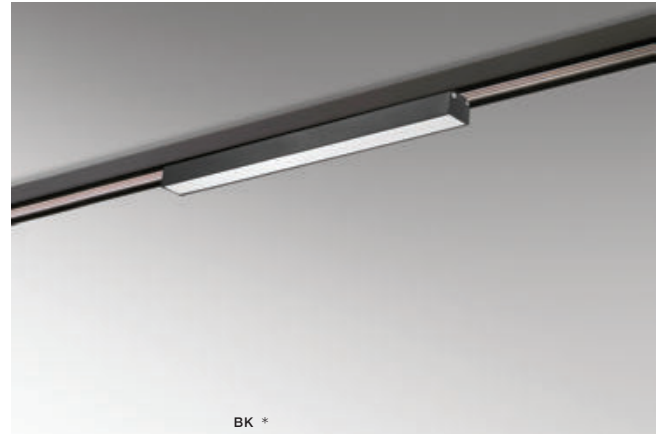

BK *

SAGA TRACK MAGNETIC 24W MILKY120

3000K / 4000K

LED integrated

voltage: 48V

LED 24W 1100lm 3000K

IP20

LED 24W 1200lm 4000K

technical

installation: Track Magnetic – 52 or 27

specification

beam angle: 120°

COLOUR / NEW INDEX NO.

- ☐ 3000K WHITE (WH) **AZ4608**
- ☒ 3000K BLACK (BK) **AZ4607**
- ☐ 4000K WHITE (WH) **AZ4610**
- ☒ 4000K BLACK (BK) **AZ4609**