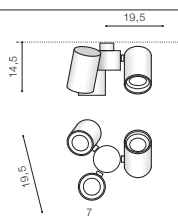

* - EXPLANATION SHORTCUT PAGE 2 (E)