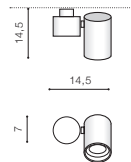

WH *

MAKALU 2

bulb not included

voltage: 230V	connect GU10 2x Max 50W
IP20	
	installation place

COLOUR / NEW INDEX NO.

- BLACK (BK) **AZ4212**
- WHITE (WH) **AZ4213**