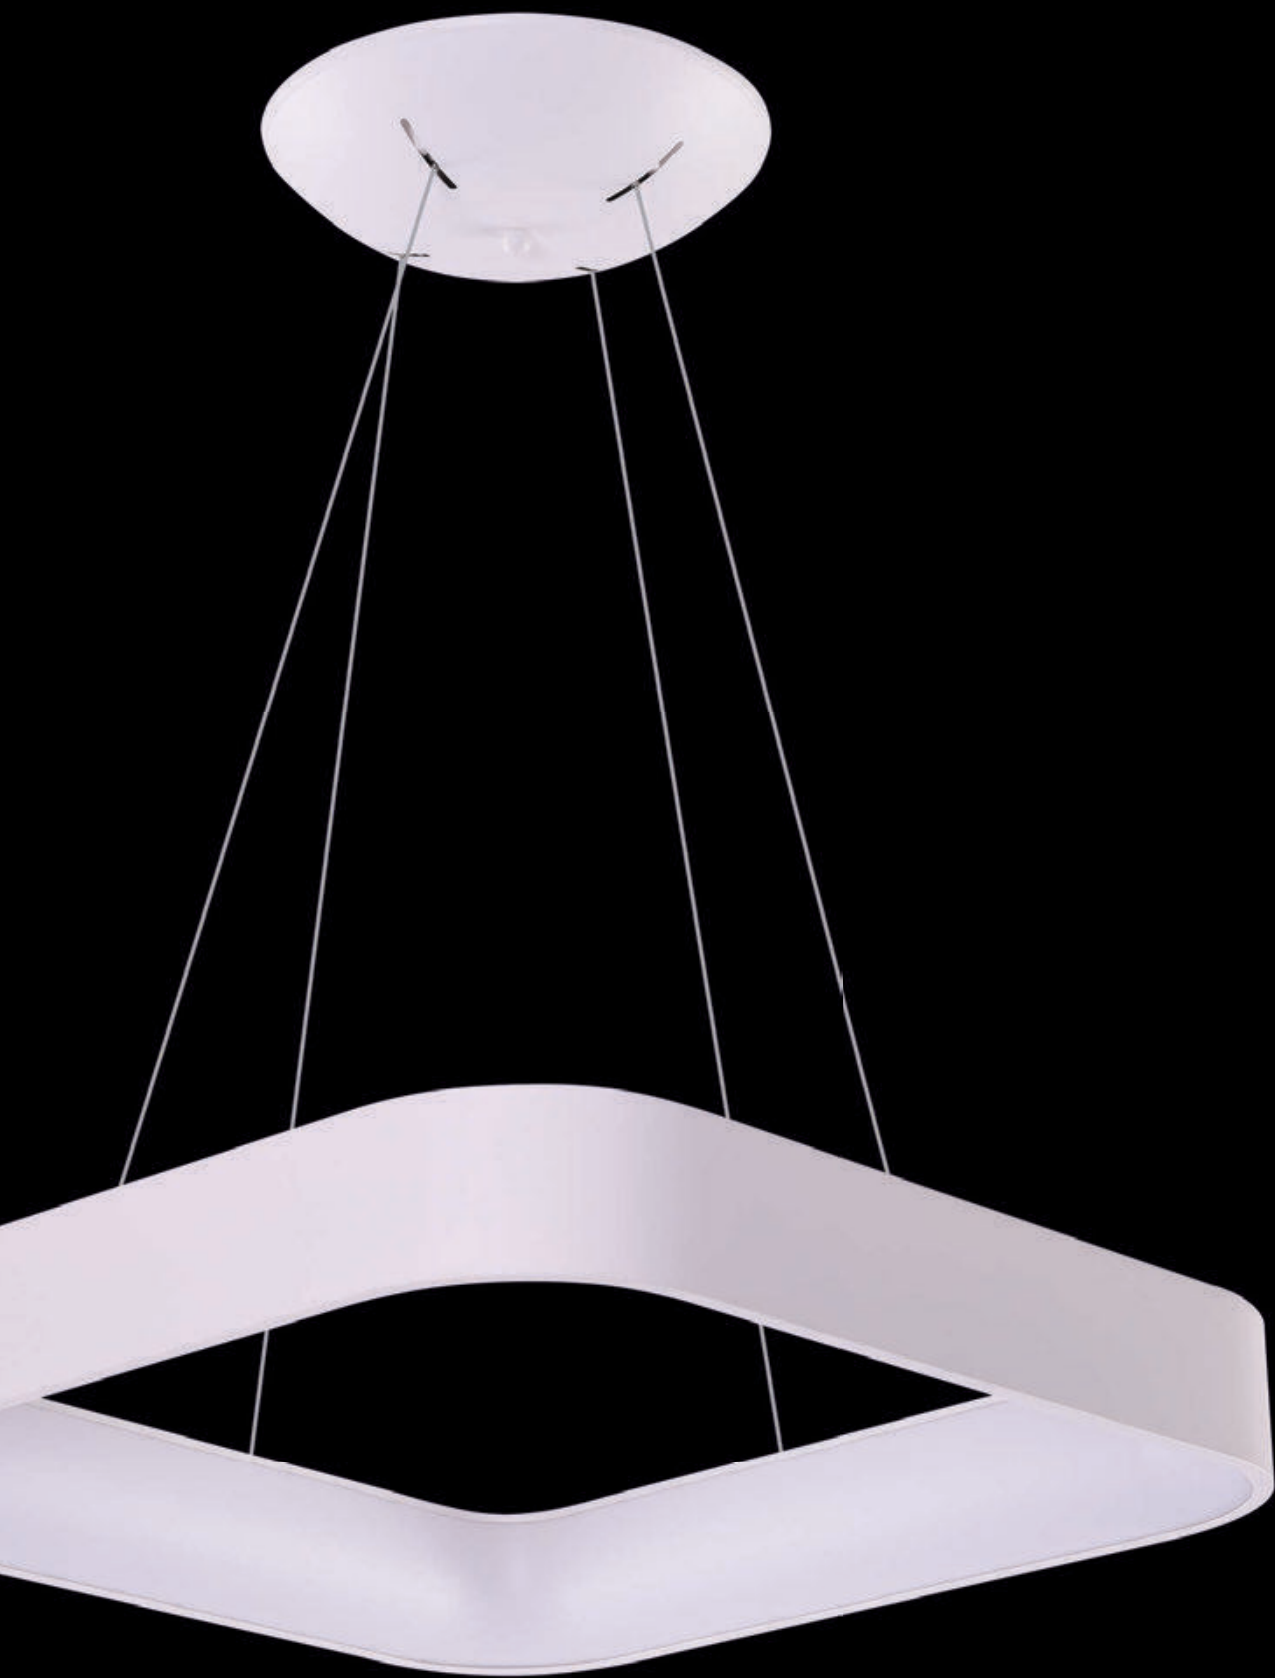

LED 24W 2000lm IP44 RA>90  
aluminium / acryl

1 BLACK

2 WHITE

3 CHROME

smart