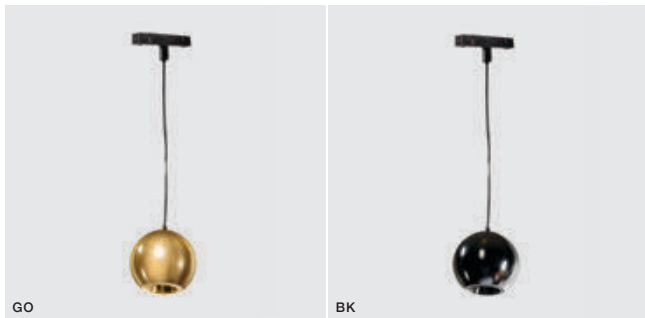

GO *

KORI TRACK MAGNETIC 5W 3000K

LED integrated

voltage: 48V

LED 5W 500lm 3000K

IP20

LED

technical

installation: Track Magnetic – 52 or 27

specification

beam angle: 40°

COLOUR / NEW INDEX NO.

- BLACK (BK) **AZ4627**
- GOLD (GO) **AZ4628**