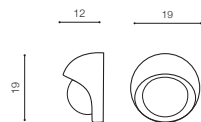

GAGARIN IP44

bulb not included ☒

voltage: 230V	E27 1x MAX 18 W	☐
IP44	installation place	☐

COLOUR / NEW INDEX NO.

☒ DARK GREY (DGR) **AZ4352**