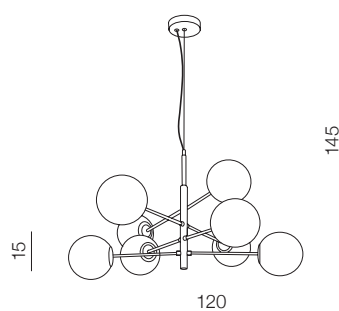

Oviedo 8

- 1 AZ4422 (black/black)
- 2 AZ4423 (gold/black)

G9 8x Max 5W
metal glass