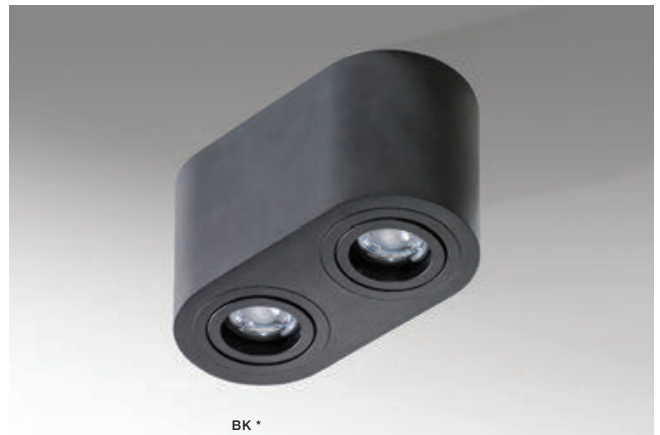

BK *

BRANT 2

bulb not included

voltage: 230V	connect GU10 2x Max 50W
IP20	
	installation place

COLOUR / NEW INDEX NO.

- BLACK (BK) **AZ2821**
- WHITE (WH) **AZ2820**
- BLACK / CHROME (BK / CH) **AZ2930**