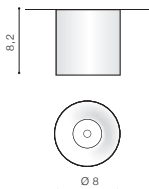

MANE 10W 3000K

LED integrated

voltage: 230V

IP20

technical
specification

LED 10W 850lm 3000K RA>90

LED

installation place ☐

beam angle: 23°

COLOUR / NEW INDEX NO.

- ☒ BLACK (BK) **AZ2844**
- ☐ WHITE (WH) **AZ2845**
- ☐ GOLD (GO) **AZ2846**

GO *

MANE 10W 4000K

LED integrated

voltage: 230V

IP20

technical
specification

LED 10W 800lm 4000K

LED

installation place ☐

beam angle: 23°

COLOUR / NEW INDEX NO.

- ☒ BLACK (BK) **AZ4322**
- ☐ WHITE (WH) **AZ4324**
- ☒ GOLD (GO) **AZ4323**