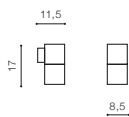

SORANO WALL

bulb not included

voltage: 230V	E27 1x MAX 40W	
IP54	installation place	

COLOUR / NEW INDEX NO.

- BLACK (BK) **AZ4446**
- DARK GREY (DGR) **AZ4357**