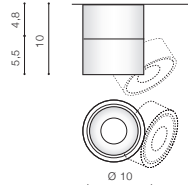

COSTA

Exposed downlights

COSTA 3000K / 4000K

LED integrated

voltage: 230V	LED 12W 1000lm 3000K		
IP20	LED 12W 1100lm 4000K		
technical specification	installation place		
	beam angle: 22°		

COLOUR / NEW INDEX NO.

- ☐ 3000K WHITE (WH) **AZ2856**
- ☒ 3000K BLACK (BK) **AZ2857**
- ☐ 4000K WHITE (WH) **AZ4554**
- ☒ 4000K BLACK (BK) **AZ4553**

COSTA SPOT

LED integrated

voltage: 230V	LED 12W 1020lm 3000K		
IP20			
technical specification	installation place		
	inlet opening Ø 9cm		
	beam angle: 22°		

COLOUR / NEW INDEX NO.

- ☒ WHITE/WHITE (WH/WH) **AZ2705**
- ☒ BLACK/BLACK (BK/BK) **AZ2706**

* - EXPLANATION SHORTCUT PAGE 2 (E)