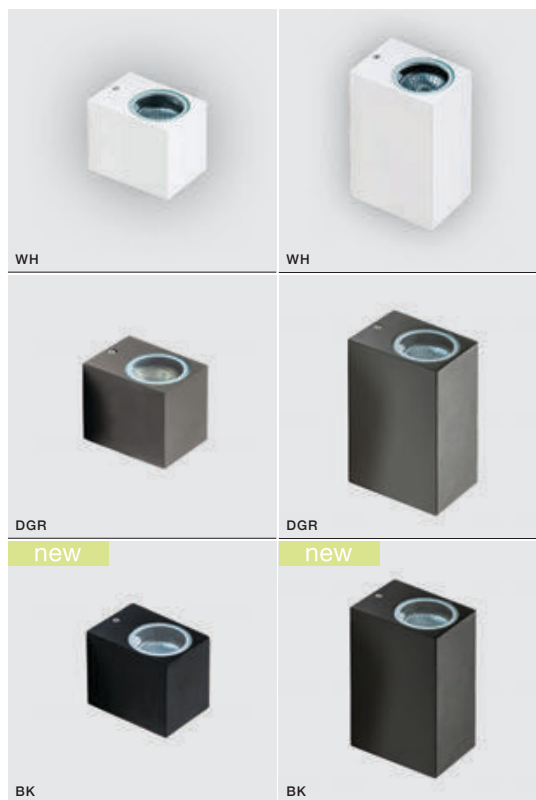

RIMINI 2 SQUARE

bulb not included

voltage: 230V	GU10 2x MAX 35W
IP54	
	installation place

COLOUR / NEW INDEX NO.

- DARK GREY (DGR) **AZ4312**
- WHITE (WH) **AZ4314**
- BLACK (BK) **AZ4268**

* - EXPLANATION SHORTCUT PAGE 2 (E)