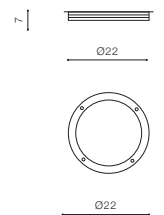

LED integrated

voltage: 230V	E27 2X MAX 18W
IP54	
technical specification	installation place

COLOUR / NEW INDEX NO.

DARK GREY (DGR) **AZ2186**

LED integrated

voltage: 230V	E27 2X MAX 18W
IP54	
technical specification	installation place

COLOUR / NEW INDEX NO.

DARK GREY (DGR) **AZ2187**