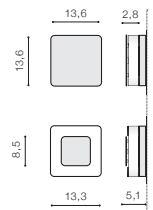

LED integrated

voltage: 230V	LED 9W 700lm 3000K		LED
IP54	installation place		
technical specification			

COLOUR / NEW INDEX NO.

■ 3000K DARK GREY (DGR) **AZ4460**

LED integrated

voltage: 230V	LED 9W 700lm 3000K		LED
IP54	LED 9W 700lm 4000K		
technical specification	installation place		

COLOUR / NEW INDEX NO.

■ 3000K BLACK (BK) **AZ4461**
■ 4000K BLACK (BK) **AZ4462**

2 IN 1

THERE ARE 2 TYPES OF FRONT COVER FOR THE LAMP INCLUDED.
THANKS TO MAGNETIC FIXING SYSTEM THEY CAN BE EASILY CHANGED OR REMOVED COMPLETELY.