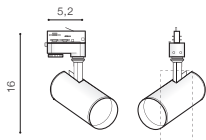

installation: Track 3 Line

specification

beam angle: 40°

COLOUR / NEW INDEX NO.

- BLACK (BK) . . . . . **AZ4658**
- WHITE (WH) . . . . . **AZ4659**

SWITCH

3000/4000/5500K

TILT 90°