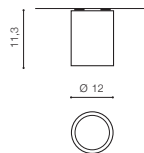

* - EXPLANATION SHORTCUT PAGE 2 (E)