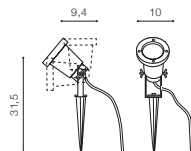

# EDVIN / EDWARD IP65

Outdoor lamps

**EDVIN**

bulb not included

voltage: 230V	GU10 1x MAX 35W	<input type="checkbox"/>
IP65		
	installation place	<input type="checkbox"/>

COLOUR / NEW INDEX NO.

■ BLACK (BK) . . . . . **AZ4502**