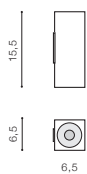

VELIA SQUARE 2

bulb not included

voltage: 230V	GU10 2x Max 50W
IP20	installation place

COLOUR / NEW INDEX NO.

- ☐ WHITE (WH) **AZ4403**
- ☒ BLACK (BK) **AZ4401**
- ☒ BRASS (BS) **AZ4402**