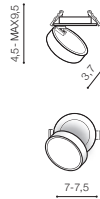

MONA SPOT 12W

84

Exposed downlights

MONA SPOT 12W 3000K / 4000K

LED integrated

voltage: 230V

LED 12W 800lm 3000K

IP20

LED 12W 1000lm 4000K

LED

technical

installation place ☐ inlet opening 7,5cm

specification

beam angle: 120°

COLOUR / NEW INDEX NO.

- ☐ 3000K WHITE (WH) **AZ4532**
- ☒ 3000K BLACK (BK) **AZ4531**
- ☐ 4000K WHITE (WH) **AZ4534**
- ☒ 4000K BLACK (BK) **AZ4533**