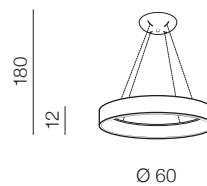

Solvent R Pendant CCT SMART 60 + Remote Control LED

- 1 AZ3971 (grey)
- 2 AZ3970 (white)
- 3 AZ3969 (black)

LED 42W 3300lm CCT
steel/acryl