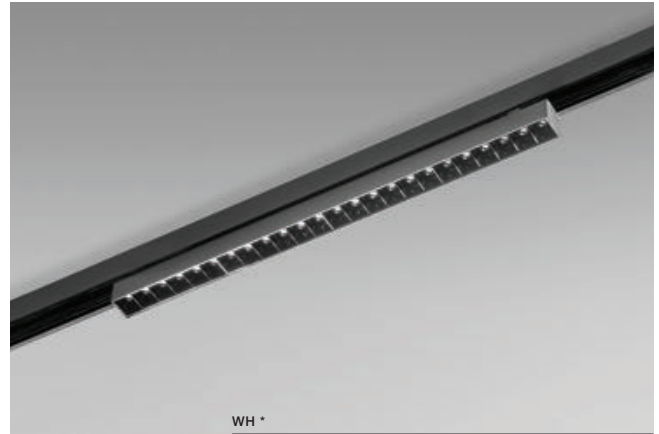

# KIRA TRACK

46

Track Magnetic

Track type - 52 mm

**KIRA TRACK MAGNETIC 12W POINTS60**

3000K / 4000K

LED integrated

voltage: 48V