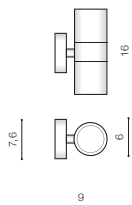

ULF 1 WALL SENSOR

bulb not included ☒

voltage: 230V	GU10 1x MAX 35W
IP44	
	installation place ☐

COLOUR / NEW INDEX NO.

- BLACK (BK) **AZ4454**
- DARK GREY (DGR) **AZ4455**

ULF 2 WALL

bulb not included ☒

voltage: 230V	GU10 2x MAX 35W
IP44	
	installation place ☐

COLOUR / NEW INDEX NO.

- BLACK (BK) **AZ4473**
- DARK GREY (DGR) **AZ4474**