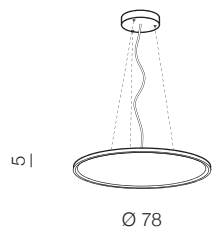

# Cream SMART

new 60

1 BLACK

2 WHITE

CCT = 3000÷6000K Dimmable Remote Control