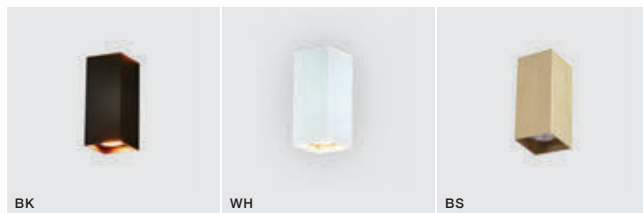

VELIA SQUARE 2

bulb not included

voltage: 230V	GU10 2x Max 50W
IP20	installation place

COLOUR / NEW INDEX NO.

- ☐ WHITE (WH) **AZ4403**
- ☒ BLACK (BK) **AZ4401**
- ☒ BRASS (BS) **AZ4402**