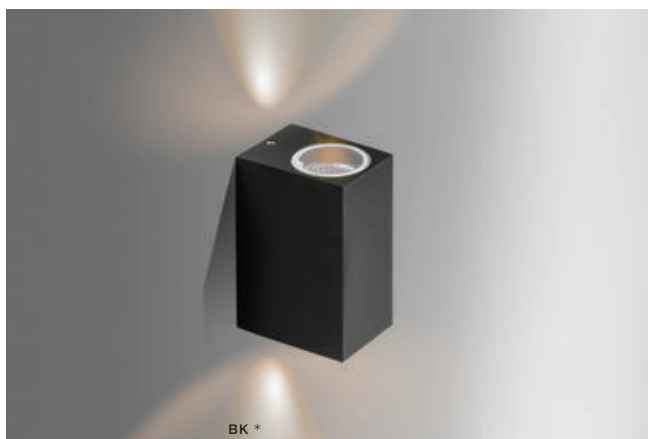

RIMINI 2 SQUARE

bulb not included

voltage: 230V	GU10 2x MAX 35W
IP54	
	installation place

COLOUR / NEW INDEX NO.

- DARK GREY (DGR) **AZ4312**
- WHITE (WH) **AZ4314**
- BLACK (BK) **AZ4268**

* - EXPLANATION SHORTCUT PAGE 2 (E)