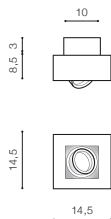

NIKEA 2 GU10

bulb not included

voltage: 230V	GU10 2x Max 50W
IP20	
	installation place

COLOUR / NEW INDEX NO.

- WHITE / BLACK (WH / BK) **AZ4433**
- WHITE (WH) **AZ4434**
- BLACK (BK) **AZ4435**