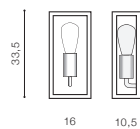

NIKLAS WALL SENSOR bulb not included ☒

voltage: 230Vs	E27 1x MAX 60 W	
IP44		
	installation place	☒

COLOUR / NEW INDEX NO.

■ BLACK (BK) **AZ4487**