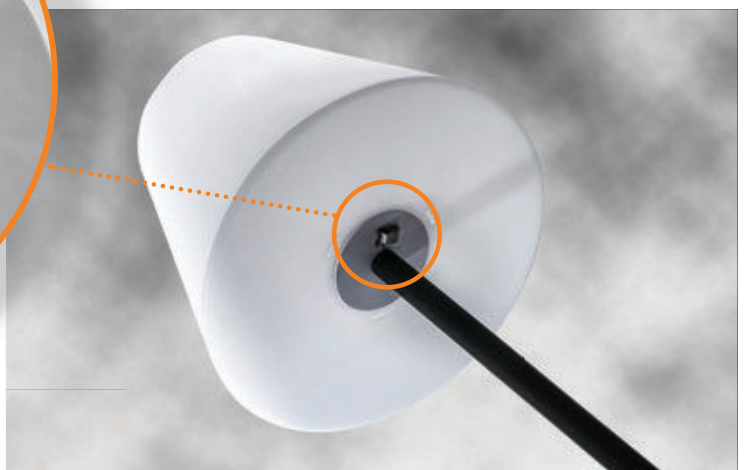

waterproof switch button