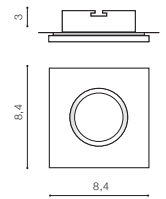

COLOUR / NEW INDEX NO.

- ☐ WHITE (WH) **AZ2864**
- ☒ BLACK (BK) **AZ4230**
- ☒ DARK GREY (DGR) **AZ4231**

* EXPLANATION OF SHORTCUT PAGE 2 (E)