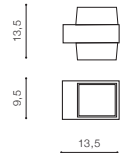

* - EXPLANATION SHORTCUT PAGE 2 (E)