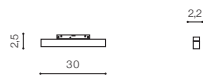

BK *

SAGA TRACK MAGNETIC 24W MILKY120

3000K / 4000K

LED integrated

voltage: 48V

LED 24W 1100lm 3000K

IP20

LED 24W 1200lm 4000K

technical

installation: Track Magnetic – 52 or 27

specification

beam angle: 120°