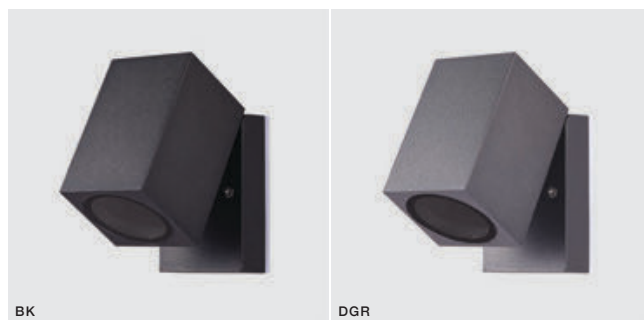

PEDER IP54

Outdoor lamps

PEDER

bulb not included

voltage: 230V	GU10 1x MAX 35W
IP54	installation place

COLOUR / NEW INDEX NO.

- BLACK (BK) **AZ4514**
- DARK GREY (DGR) **AZ4515**

* - EXPLANATION SHORTCUT PAGE 2 (E)