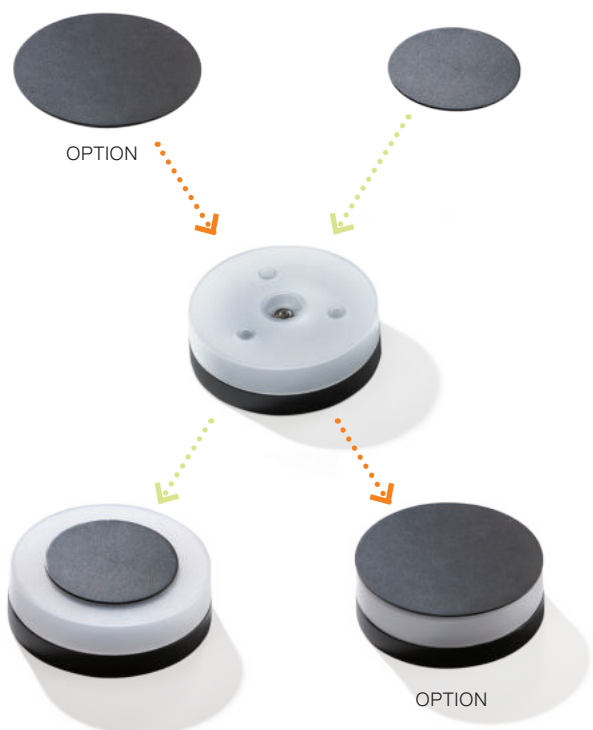

LED integrated

voltage: 230V	LED 9W 700lm 3000K		LED
IP54	installation place		
technical specification			

COLOUR / NEW INDEX NO.

■ 3000K DARK GREY (DGR) **AZ4460**

LED integrated

voltage: 230V	LED 9W 700lm 3000K		LED
IP54	LED 9W 700lm 4000K		
technical specification	installation place		

COLOUR / NEW INDEX NO.

■ 3000K BLACK (BK) **AZ4461**
■ 4000K BLACK (BK) **AZ4462**

2 IN 1

THERE ARE 2 TYPES OF FRONT COVER FOR THE LAMP INCLUDED.
THANKS TO MAGNETIC FIXING SYSTEM THEY CAN BE EASILY CHANGED OR REMOVED COMPLETELY.