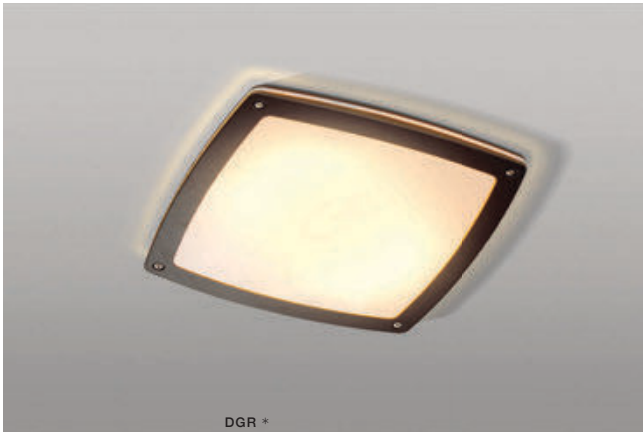

\* - EXPLANATION SHORTCUT PAGE 2 (E)

FANO SQUARE

LED integrated

voltage: 230V	E27 2X MAX 18W
IP54	
technical specification	installation place

COLOUR / NEW INDEX NO.

DARK GREY (DGR) . . . . . **AZ2186**

FANO R