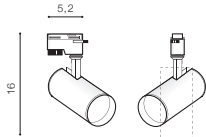

KIRKE TRACK 1 LINE 10W CCT

LED integrated

voltage: 230V

LED 10W 800lm

IP20

3000K | 4000K | 6000K CCT

LED

technical

installation: Track 1 Line

specification

beam angle: 40°

COLOUR / NEW INDEX NO.

- BLACK (BK) **AZ4656**
- WHITE (WH) **AZ4657**