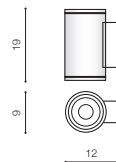

\* - EXPLANATION SHORTCUT PAGE 2 (E)

**JOE WALL 2**

bulb not included

voltage: 230V	GU10 2x MAX 35W	
IP54		
	installation place	

COLOUR / NEW INDEX NO.

- DARK GREY (DGR) . . . . . **AZ3319**
- BLACK (BK) . . . . . **AZ3320**
- WHITE (WH) . . . . . **AZ4316**