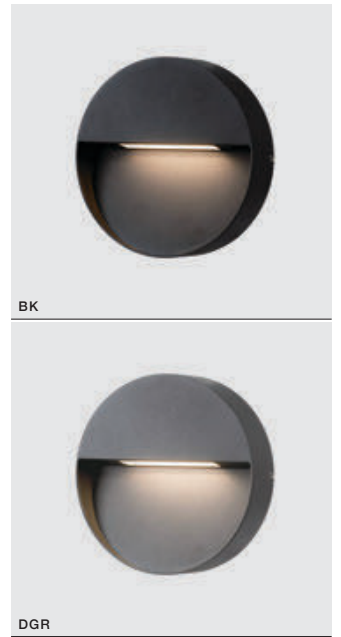

CASORIA SLIM

LED integrated

voltage: 230V	LED 6W 450lm 3000K		
IP54	installation place		
technical specification			

COLOUR / NEW INDEX NO.

- DARK GREY (DGR) **AZ4368**