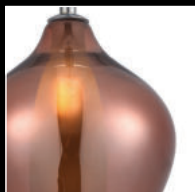

Amber MILANO

new

22

3 COPPER

Amber milano 1

- 1 AZ2148 (chrome)
- 2 AZ3074 (clear)
- 3 AZ3077 (copper)

G9 1x 40W only LED
metal/chrome/glass

Amber milano 3

- 1 AZ2149 (chrome)
- 2 AZ3075 (clear)
- 3 AZ3078 (copper)

G9 3x 40W only LED
metal/chrome/glass

Amber milano 5

- 1 AZ0722 (chrome)
- 2 AZ3076 (clear)
- 3 AZ3172 (copper)

G9 5x 40W only LED
metal/chrome/glass