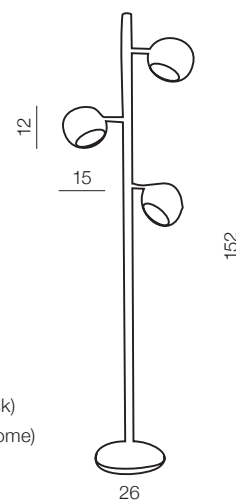

Trinton

31

new

new

1 BLACK

2 CHROME

Trinton

- new 1 AZ4753 (black)
- 2 AZ0024 (chrome)

E14 3x 40W
metal/chrome