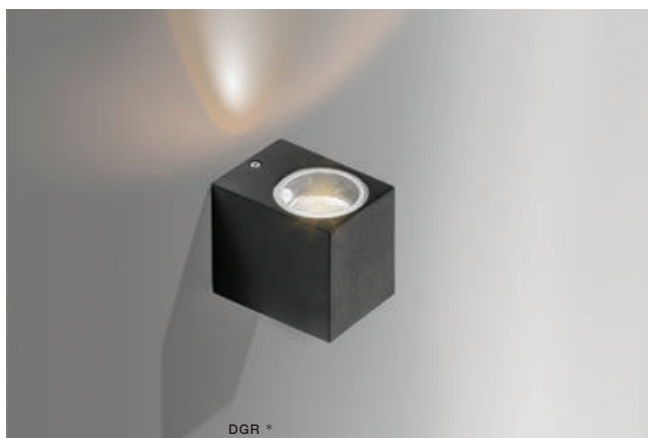

RIMINI SQUARE IP54

Outdoor lamps

RIMINI 1 SQUARE

bulb not included

voltage: 230V	GU10 1x MAX 35W
IP54	
	installation place

COLOUR / NEW INDEX NO.

- DARK GREY (DGR) **AZ4311**
- WHITE (WH) **AZ4313**
- BLACK (BK) **AZ4267**