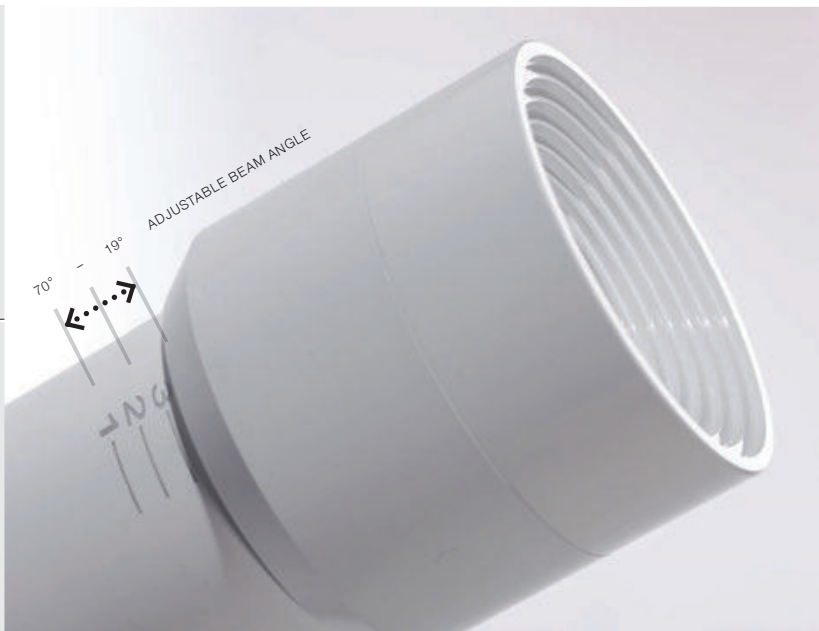

* - EXPLANATION SHORTCUT PAGE 2 (E)