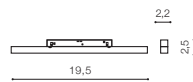

COLOUR / NEW INDEX NO.

- ☐ 3000K WHITE (WH) **AZ4596**
- ☒ 3000K BLACK (BK) **AZ4595**
- ☐ 4000K WHITE (WH) **AZ4598**
- ☒ 4000K BLACK (BK) **AZ4597**