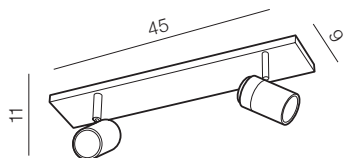

Noemie 2

- new 1 AZ4137 (black)
- 2 AZ2555 (chrome)

GU10 2x Max 35W IP44
metal / frosted glass