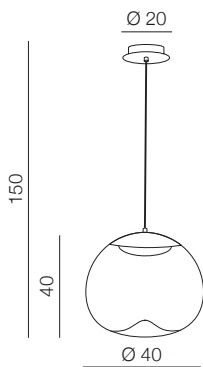

Helena

new

24

Helena A LED

AZ3341

(brass)

LED 21W 1785lm 3000K
metal/brass/glass