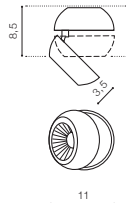

OJOS 2

LED integrated

voltage: 230V	LED 12W 950lm 3000K	
IP20	installation place	
technical specification	beam angle: 24°	

COLOUR / NEW INDEX NO.

- ☐ WHITE (WH) **AZ4198**
- ☒ BLACK (BK) **AZ4199**