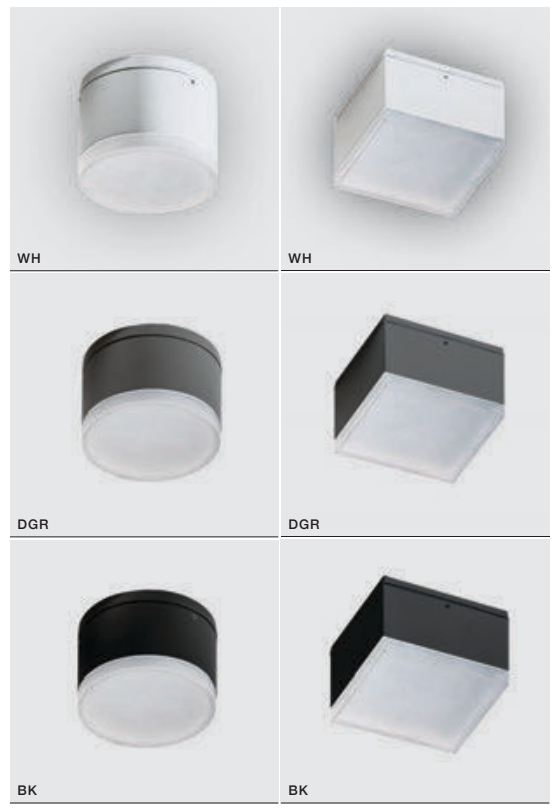

* - EXPLANATION SHORTCUT PAGE 2 (E)