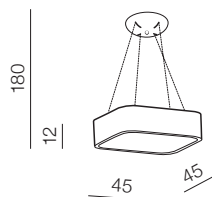

Solvent S Pendant CCT SMART 45 + Remote Control LED

- 1 AZ3980 (grey)
- 2 AZ3979 (white)
- 3 AZ3978 (black)

LED 32W 2700lm CCT
steel/acryl