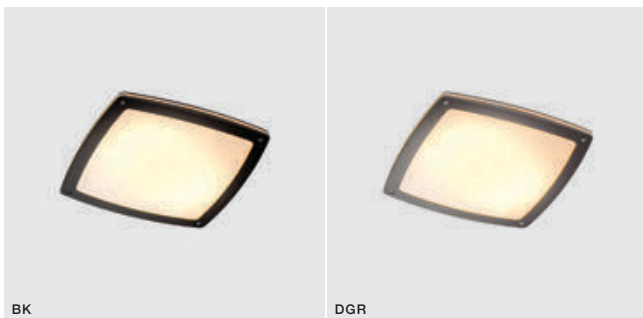

* - EXPLANATION SHORTCUT PAGE 2 (E)