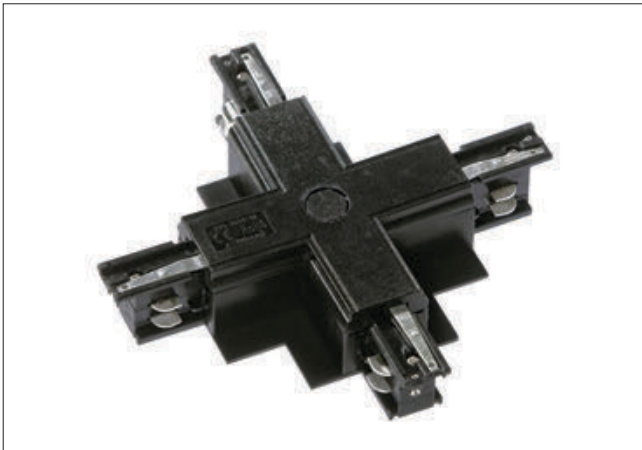

X Connector Gips

- ☒ X CONNECTOR GIPS (BLACK) AZ4302
- ☐ X CONNECTOR GIPS (WHITE) AZ4301

Flexible Connector

- ☒ FLEXIBLE CONNECTOR (BLACK) AZ4282
- ☐ FLEXIBLE CONNECTOR (WHITE) AZ4281

End Cap

- ☒ END CAP (BLACK) AZ4288
- ☐ END CAP (WHITE) AZ4287