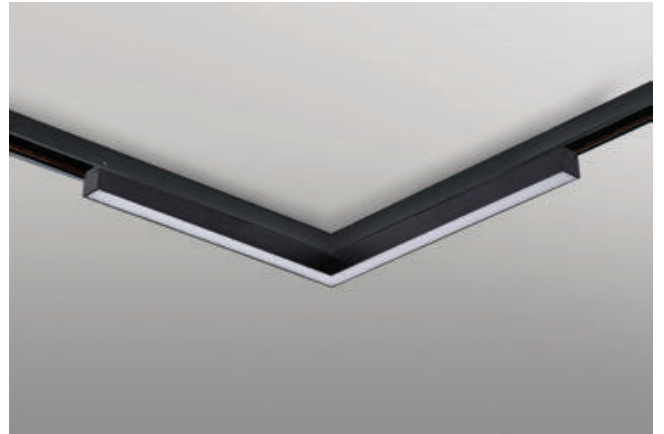

SAGA TRACK

Track Magnetic

SAGA TRACK MAGNETIC CORNER A 24W MILKY120 3000K / 4000K

LED integrated

voltage: 48V

IP20

technical

specification

LED 24W 1200lm 3000K

LED 24W 1300lm 4000K

installation: Track Magnetic – 52 or 27

beam angle: 120°

COLOUR / NEW INDEX NO.

- ☐ 3000K WHITE (WH) **AZ4614**
- ☐ 3000K BLACK (BK) **AZ4613**
- ☐ 4000K WHITE (WH) **AZ4616**
- ☐ 4000K BLACK (BK) **AZ4615**