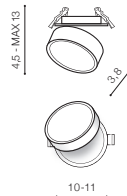

MONA SPOT 18W 3000K

LED integrated

voltage: 230V

LED 18W 1300lm 3000K

IP20

LED

technical specification

installation place ☐ inlet opening 9,5cm

beam angle: 120°

COLOUR / NEW INDEX NO.

- ☐ 3000K WHITE (WH) **AZ4536**
- ☒ 3000K BLACK (BK) **AZ4535**