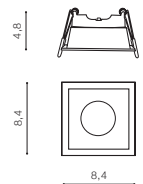

* - EXPLANATION SHORTCUT PAGE 2 (E)