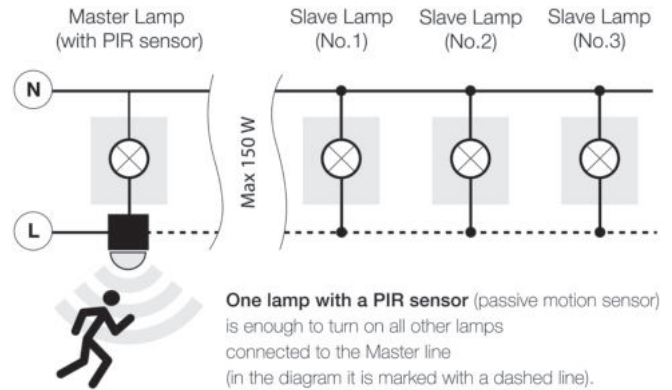

### MASTER SLAVE SYSTEM (OPTION)

\* ANIMATION SHORTCUT PAGE 2 (E)

**NIKLAS WALL** bulb not included

voltage: 230V	E27 1x MAX 60W	
IP44		
	installation place	<input checked="" type="checkbox"/>

COLOUR / NEW INDEX NO.