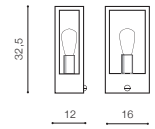

NIKLAS WALL bulb not included ☒

voltage: 230V	E27 1x MAX 60W	
IP44		
	installation place	☒

COLOUR / NEW INDEX NO.

■ BLACK (BK) **AZ4486**

NIKLAS WALL SENSOR bulb not included ☒

voltage: 230Vs	E27 1x MAX 60 W	
IP44		
	installation place	☒

COLOUR / NEW INDEX NO.

■ BLACK (BK) **AZ4487**