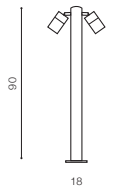

* - EXPLANATION SHORTCUT PAGE 2 (E)