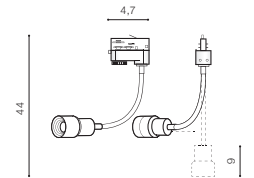

* - EXPLANATION SHORTCUT PAGE 2 (E)