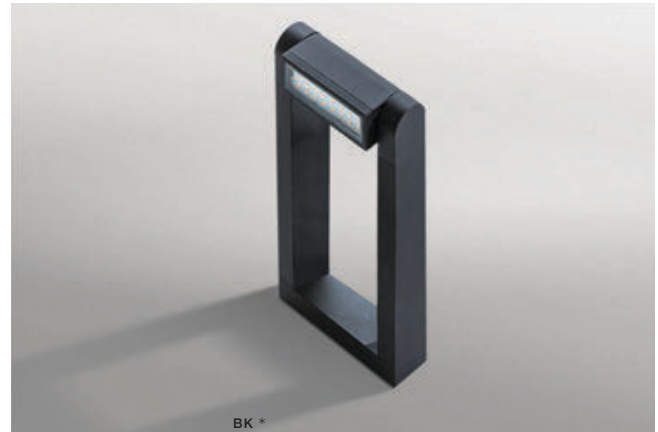

BK *

FRAME SPIKE

LED integrated

voltage: 230V	LED 8W 800lm 3000K	
IP54		
technical specification	installation place	

COLOUR / NEW INDEX NO.

- BLACK (BK) **AZ4307**
- DARK GREY (DGR) **AZ2128**
- BRIGHT GREY (BGR) **AZ2129**