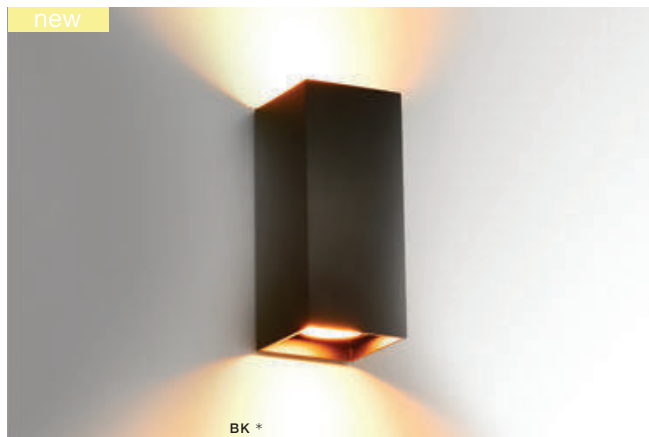

VELIA SQUARE 2

bulb not included

voltage: 230V	GU10 2x Max 50W
IP20	installation place

COLOUR / NEW INDEX NO.

- ☐ WHITE (WH) **AZ4403**
- ☒ BLACK (BK) **AZ4401**
- ☒ BRASS (BS) **AZ4402**