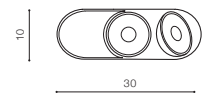

Exposed downlights

LED integrated

voltage: 230V	LED 10W 700lm 3000K		
IP20	installation place		
technical specification	beam angle: 60°		

COLOUR / NEW INDEX NO.

- ☐ WHITE (WH) **AZ4070**
- ☒ BLACK (BK) **AZ4064**

LED integrated

voltage: 230V	LED 2x10W 1000lm 3000K		
IP20	installation place		
technical specification	beam angle: 60°		

COLOUR / NEW INDEX NO.

- ☐ WHITE (WH) **AZ4072**
- ☒ BLACK (BK) **AZ4065**

WH

BK

* - EXPLANATION SHORTCUT PAGE 2 (E)