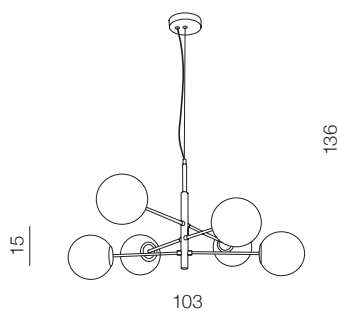

Oviedo 6

- 1 AZ4420 (black/black)
- 2 AZ4421 (gold/black)

G9 6x Max 5W
metal glass