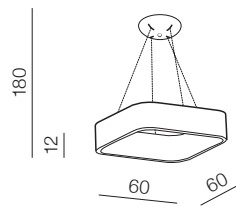

Solvent S Pendant CCT SMART 60 + Remote Control LED

- 1 AZ3983 (grey)
- 2 AZ3982 (white)
- 3 AZ3981 (black)

LED 42W 3300lm CCT
steel/acryl