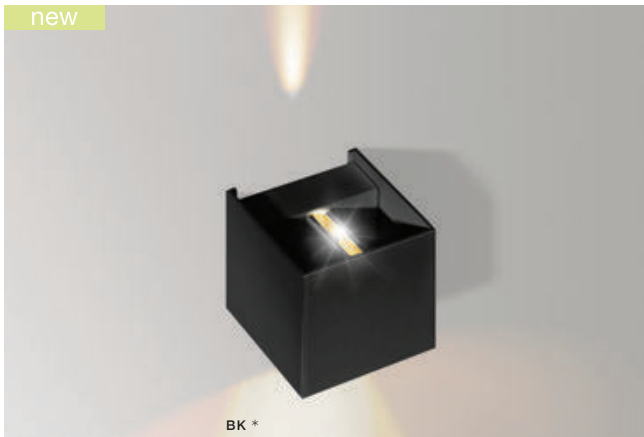

GAMBINO IP54

100

Outdoor lamps