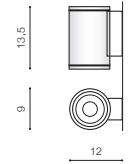

* - EXPLANATION SHORTCUT PAGE 2 (E)