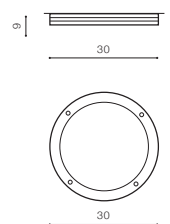

* - EXPLANATION SHORTCUT PAGE 2 (E)