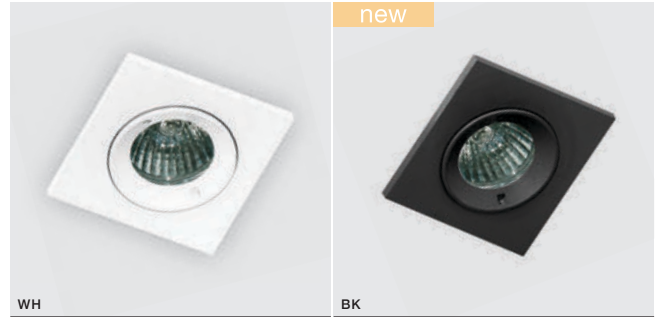

BK

new

PABLO

bulb not included

voltage: 230V	GU10 1x 50W only LED
IP54	
	installation place
	inlet opening 6cm

COLOUR / NEW INDEX NO.

- ALUMINIUM (ALU) **AZ1015**
- WHITE (WH) **AZ0817**
- BLACK 4000K (AC) **AZ4140**