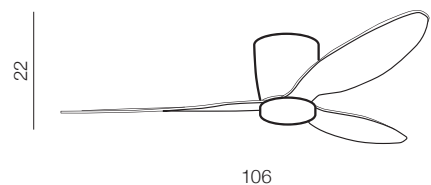

Veneti CCT LED
+ Remote Control

- 1 **AZ4447** (white/oak)
- 2 **AZ4448** (black/black)
- 3 **AZ4449** (bronze/walnut)
- 4 **AZ4450** (black/teak wood)
- 5 **AZ4451** (white/white)

LED 18W 1400lm 3000K
aluminium