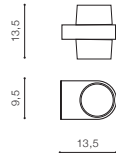

LARS SQUARE 3000K / 4000K

LED integrated

voltage: 230V	LED 13W 1000lm 3000K	
IP44	LED 13W 1000lm 4000K	
technical specification		installation place

COLOUR / NEW INDEX NO.

- 3000K BLACK (BK) **AZ4506**
- 4000K BLACK (BK) **AZ4507**