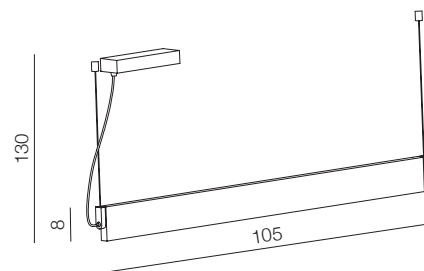

Norman Wall L LED

- new 1 AZ4177 (black)
- 2 AZ1684 (white)

LED 17W 1000lm 3000K  
metal acryl

Norman Wall M LED

- new 1 AZ4178 (black)
- 2 AZ1683 (white)

LED 13W 800lm 3000K  
metal acryl

Norman XL LED

- new 1 AZ4180 (black)
- 2 AZ1685 (white)
- 3 AZ1686 (wood)