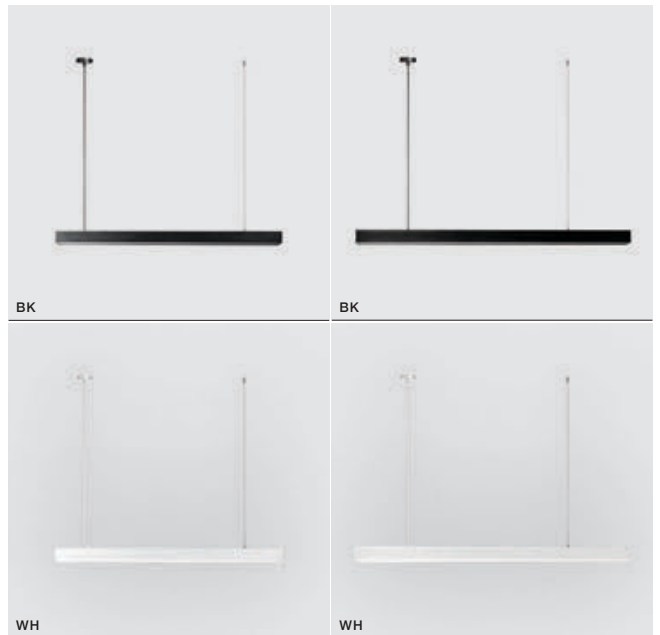

* - EXPLANATION SHORTCUT PAGE 2 (E)