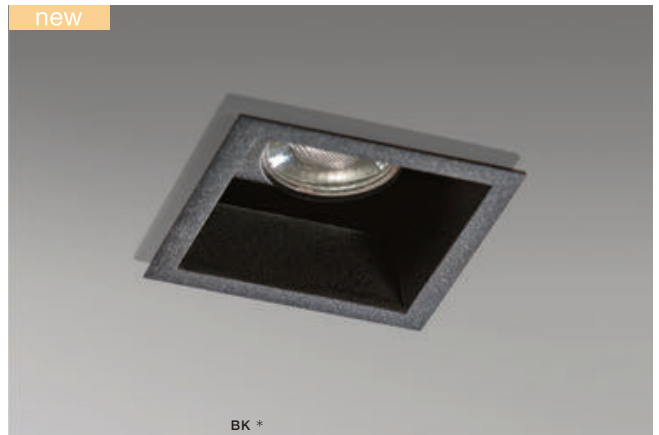

MILET

Downlights

MILET

bulb not included ☒

voltage: 230V	GU10 1x Max 50W
IP20	installation place ☒
	inlet opening 7,2cm

COLOUR / NEW INDEX NO.

- ☐ WHITE (WH) **AZ4075**
- ☒ BLACK (BK) **AZ4076**