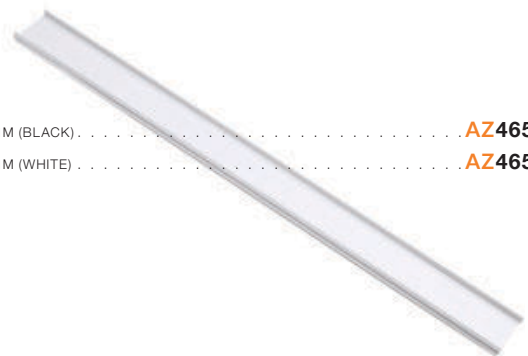

Track Magnetic Cover 1m

- ☒ COVER 1M (BLACK) AZ4652
- ☐ COVER 1M (WHITE) AZ4653

* - EXPLANATION SHORTCUT PAGE 2 (E)