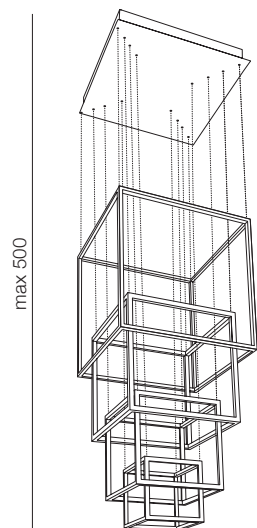

Opera WALL

19

new

1 BLACK

new

2 GOLD

3 WHITE

Opera XL LED

- 1 AZ3139 (black)
- 2 AZ3140 (gold)

LED 329W 19740lm 3000K
aluminium/acrylic