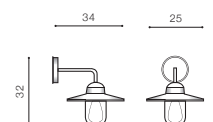

OSVALD WALL

bulb not included ☒

voltage: 230V	E27 1x MAX 25W	☐
IP44	installation place	☒

COLOUR / NEW INDEX NO.

☒ BLACK (BK) **AZ4489**