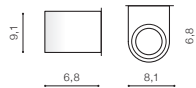

BK *

RIMINI 2

bulb not included

voltage: 230V	GU10 2x MAX 35W
IP54	
	installation place

COLOUR / NEW INDEX NO.

- DARK GREY (DGR) **AZ2178**
- WHITE (WH) **AZ2177**
- BLACK (BK) **AZ4266**