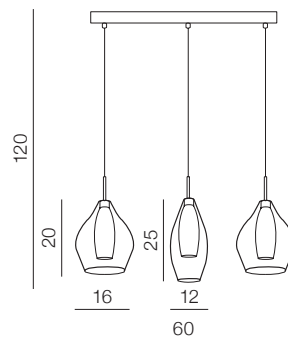

Amber milano 3

- 1 AZ2149 (chrome)
- 2 AZ3075 (clear)
- 3 AZ3078 (copper)

G9 3x 40W only LED
metal/chrome/glass