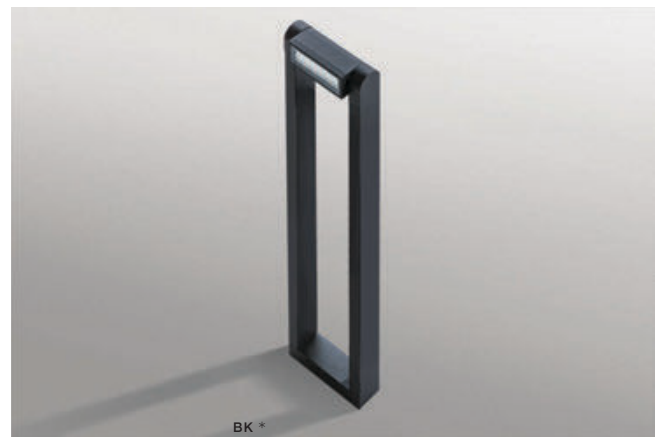

BK *

FRAME 70

LED integrated

voltage: 230V	LED 8W 800lm 3000K	
IP54		
technical specification	installation place	

COLOUR / NEW INDEX NO.

- BLACK (BK) **AZ4305**
- DARK GREY (DGR) **AZ2130**
- BRIGHT GREY (BGR) **AZ2131**