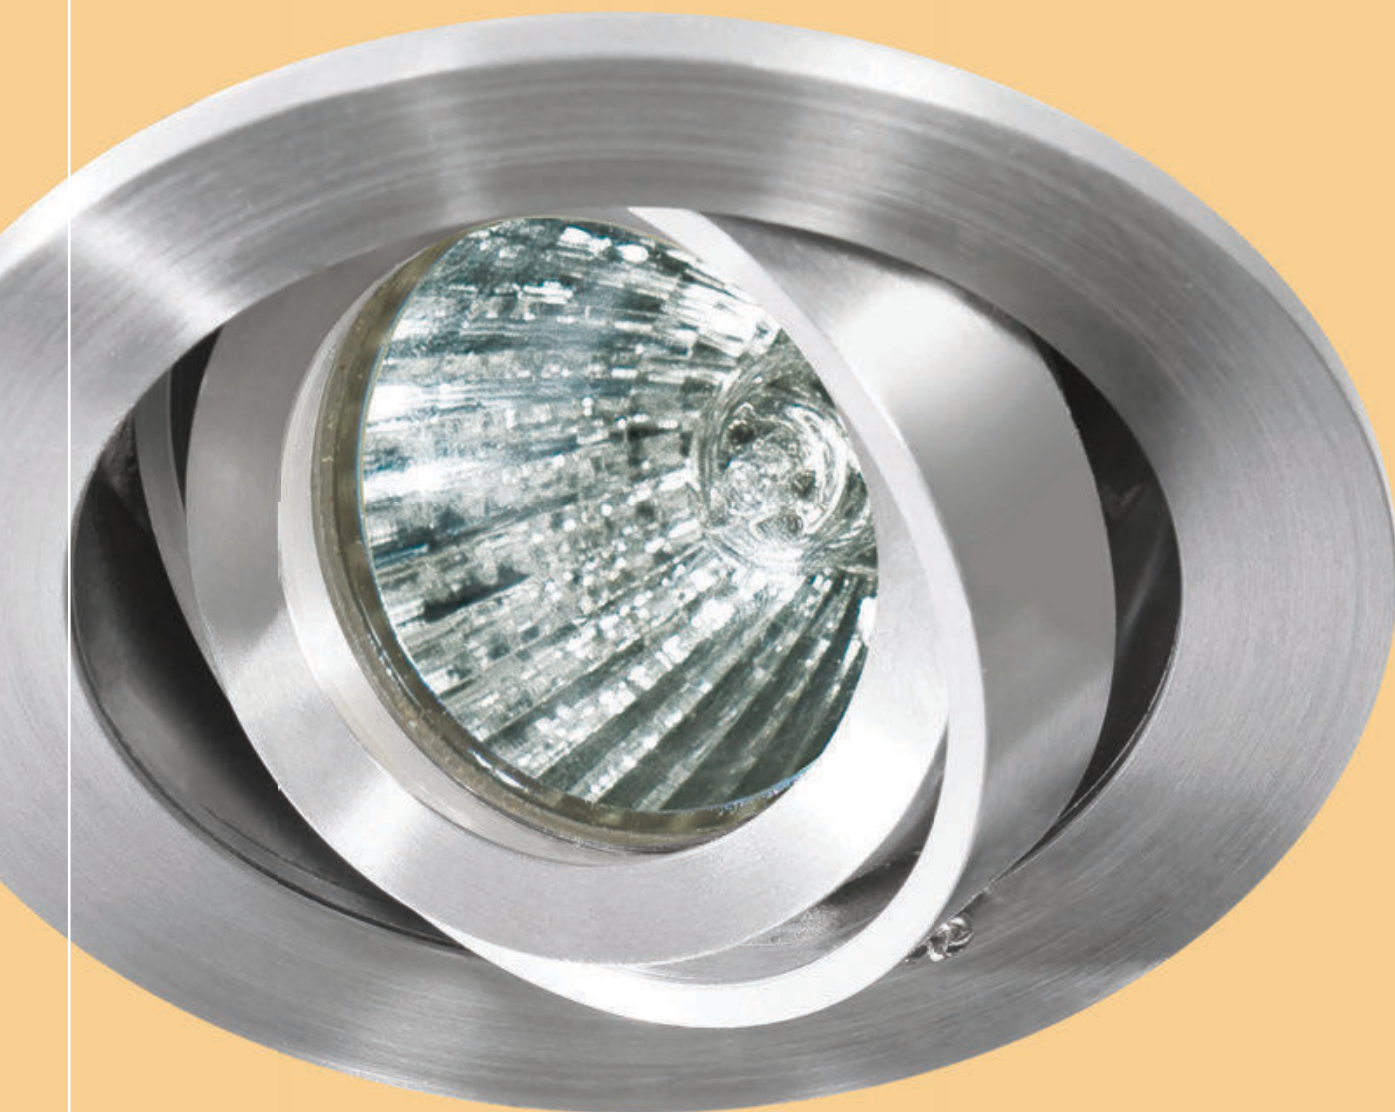

# ESTER ROUND

Exclusive downlights

115

**DOWN**LIGHTS