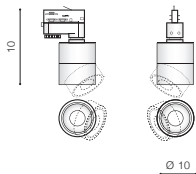

COLOUR / NEW INDEX NO.

- ☐ 3000K WHITE (WH) **AZ4550**
- ☒ 3000K BLACK (BK) **AZ4549**
- ☐ 4000K WHITE (WH) **AZ4552**
- ☒ 4000K BLACK (BK) **AZ4551**