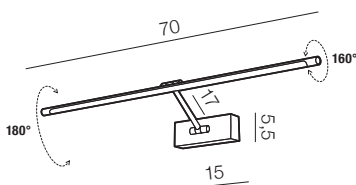

Davinci 70 LED

- 1 AZ2656 (chrome)
- 2 AZ2657 (sandy nickel)
- 3 AZ2658 (golden)
- 4 AZ2659 (black chrome)

LED 12W 835lm 3000K RA>90
metal