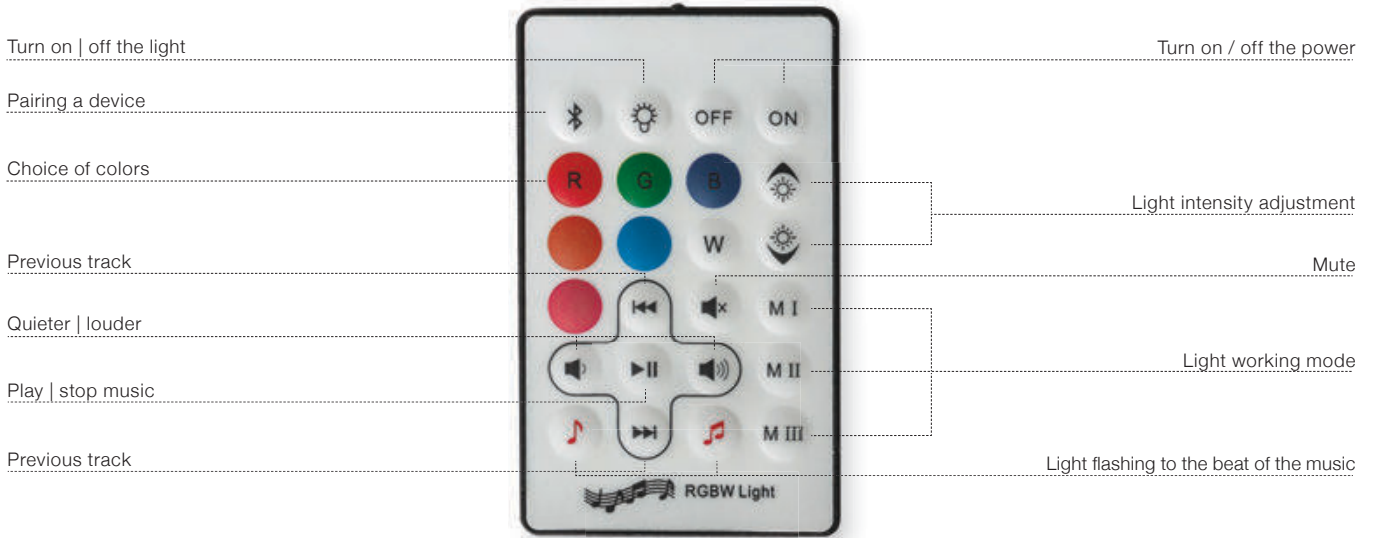

BOOMBOX IP44

Outdoor lamps

HIT! – Portable LED lamp with a built-in 10W Bluetooth speaker

Portable LED lamp with a built-in 10W Bluetooth speaker. Equipped with a practical carrying handle. Lamp consists of 9 LEDs with variable color and 6 LEDs with white light. It has 7 light colors in various modes of operation. Product is made of white plastic. Comes with a remote control as well as a battery and USB charging cable so that the lamp can be placed anywhere

due to the fact that it is not limited by access to mains supply. This is a wonderful decoration that can inspire to create an amazing arrangement in your garden. IP44 water resistance allows outdoor use.

Play music from your smartphone or tablet via bluetooth!