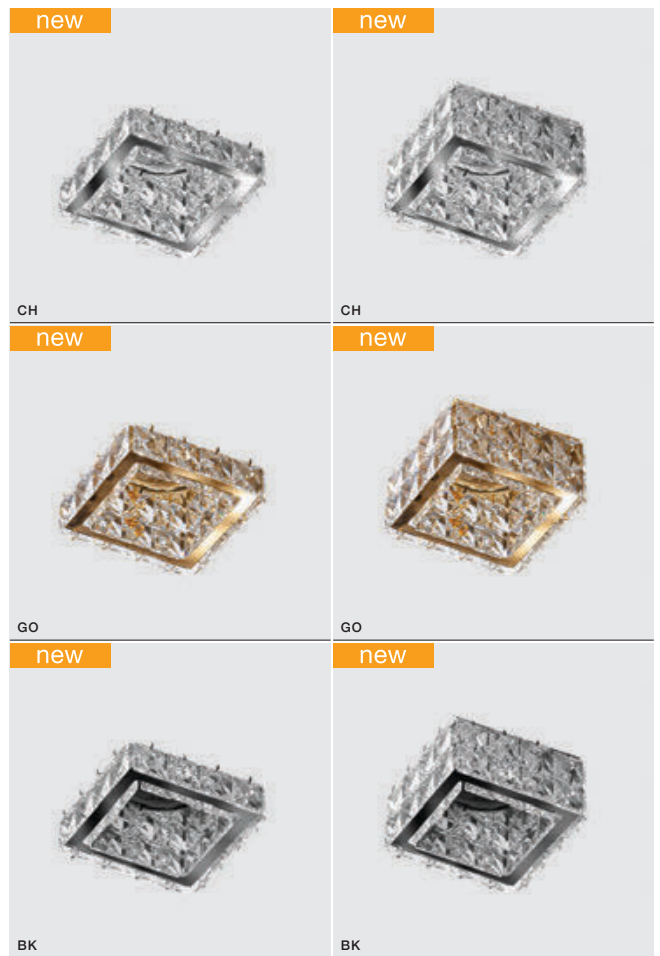

# ESTER SQUARE

Exclusive downlights

**ESTER SQUARE 1**

bulb not included

voltage: 230V	connect GU10 1x Max 50W
IP20	
	installation place
	inlet opening  5,8 x 5,8cm

COLOUR / NEW INDEX NO.

- CHROME (CH) . . . . . **AZ4410**
- GOLD (GO) . . . . . **AZ4412**
- BLACK (BK) . . . . . **AZ4411**