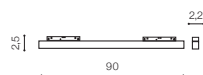

WH

BK

* - EXPLANATION SHORTCUT PAGE 2 (E)