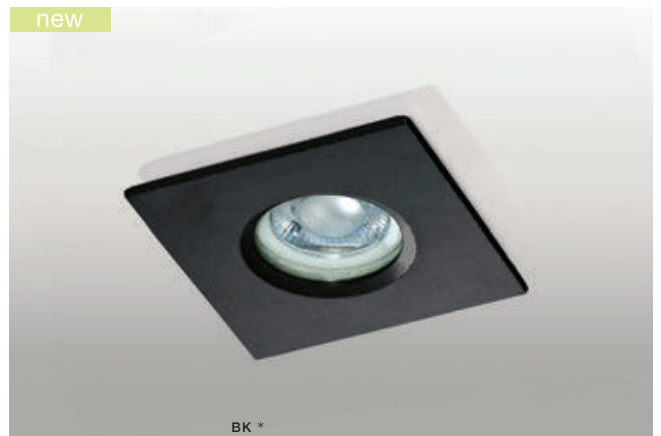

## IKA SQUARE IP65

bulb not included

voltage: 230V	connect GU10 1x Max. 50W	<input type="checkbox"/>
IP65	installation place	<input type="checkbox"/>
	inlet opening	