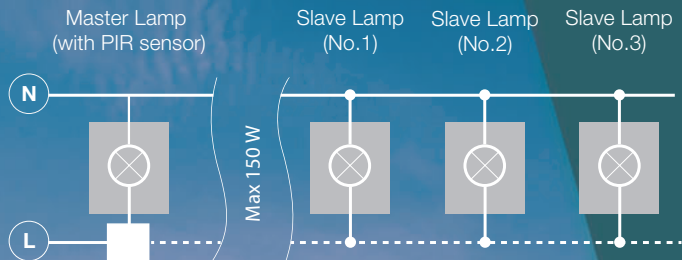

### MASTER SLAVE SYSTEM (OPTION)

One lamp with a PIR sensor (passive motion sensor) is enough to turn on all other lamps connected to the Master line (in the diagram it is marked with a dashed line).

\* - EXPLANATION SHORTCUT PAGE 107