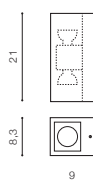

DGR

WH

new

BK