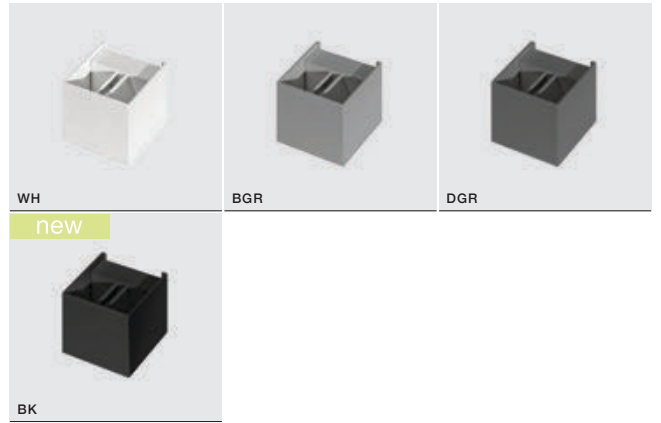

# GAMBINO IP54

100

Outdoor lamps