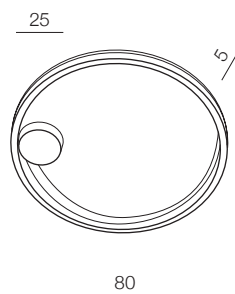

## Halo 60 Top

- 1 AZ4701 (black)
- 2 AZ4702 (gold)

LED 42W 3600lm 3000K-6000K  
metal/acryl