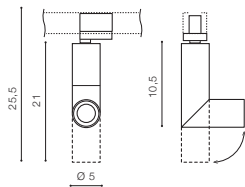

COLOUR / NEW INDEX NO.

- BLACK / BLACK (BK/BK) **AZ4183**
- WHITE / WHITE (WH / WH) **AZ4184**
- BLACK / GOLD (BK / GO) **AZ2924**
- WHITE / GOLD (WH / GO) **AZ2925**