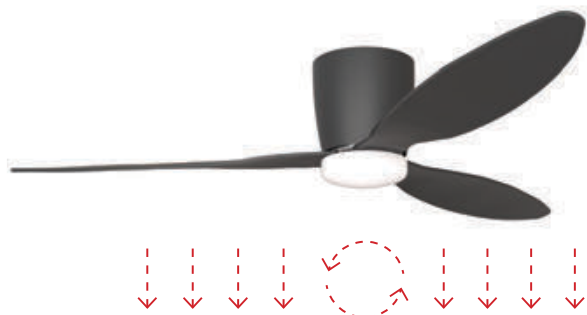

Rotations' direction (SUMMER / WINTER) function

☀ SUMMER

❄ WINTER

Dimmable function 10-100%

Installation variants