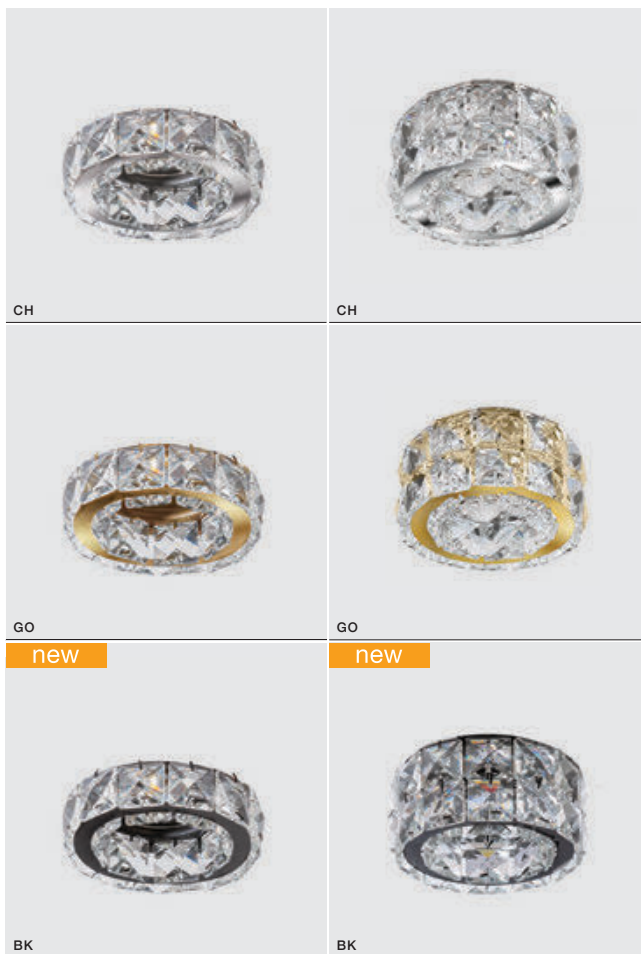

ESTER ROUND 2

bulb not included	
voltage: 230V	connect GU10 1x Max 50W
IP20	
installation place	
inlet opening Ø 6,5cm	

COLOUR / NEW INDEX NO.

- CHROME (CH) **AZ1451**
- GOLD (GO) **AZ2467**
- BLACK (BK) **AZ4176**