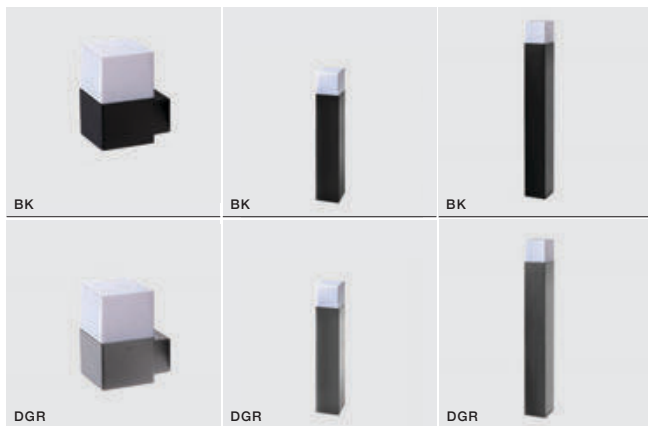

SORANO WALL

bulb not included

voltage: 230V	E27 1x MAX 40W	
IP54	installation place	

COLOUR / NEW INDEX NO.

- BLACK (BK) **AZ4446**
- DARK GREY (DGR) **AZ4357**