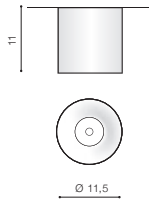

MANE 30W DIMM

voltage: 230V	LED 30W DIMM 2400lm 3000K	LED integrated
IP20		
technical specification	installation place	
	beam angle: 23°	

COLOUR / NEW INDEX NO.

- BLACK (BK) **AZ4328**
- WHITE (WH) **AZ4330**
- GOLD (GO) **AZ4329**