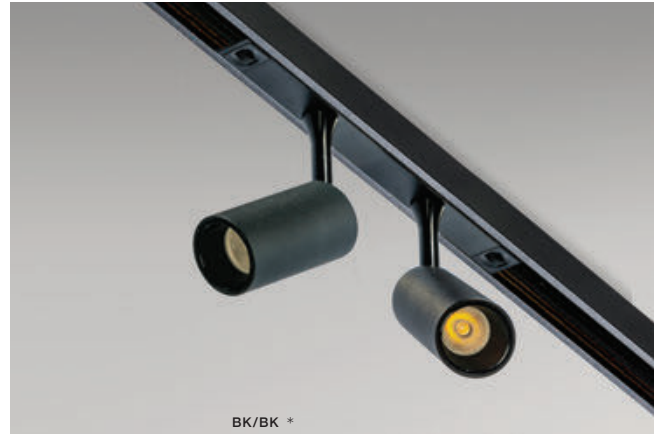

BK/BK *

NIKKI 2 TRACK MAGNETIC 3W 3000K

LED integrated

voltage: 48V

LED 2x3W 350lm 3000K

IP20

technical

installation: Track Magnetic – 52 or 27

specification

beam angle: 40°

COLOUR / NEW INDEX NO.

- BLACK / BLACK (BK/BK) **AZ4592**
- GOLD / BLACK (GO/BK) **AZ4594**
- WHITE / BLACK (WH/BK) **AZ4593**