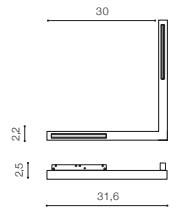

SAGA TRACK MAGNETIC CORNER B 24W MILKY120 3000K / 4000K

LED integrated

voltage: 48V

IP20

technical

specification

LED 24W 1200lm 3000K

LED 24W 1300lm 4000K

installation: Track Magnetic – 52 or 27

beam angle: 120°

COLOUR / NEW INDEX NO.

- ☐ 3000K WHITE (WH) **AZ4618**
- ☐ 3000K BLACK (BK) **AZ4617**
- ☐ 4000K WHITE (WH) **AZ4620**
- ☐ 4000K BLACK (BK) **AZ4619**