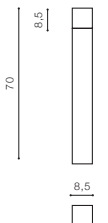

* - EXPLANATION SHORTCUT PAGE 2 (E)