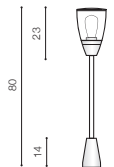

* - EXPLANATION SHORTCUT PAGE 2 (E)