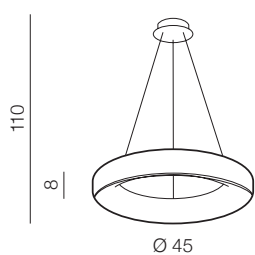

Sovana Pendant 45 CCT SMART LED

- 1 **AZ3444** (grey)
- 2 **AZ3442** (white)
- 3 **AZ3443** (black)

LED 40W 2200lm CCT
aluminium/acryl