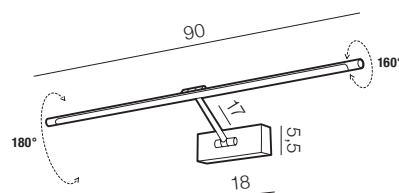

Davinci 90 LED

- 1 AZ2660 (chrome)
- 2 AZ2661 (sandy nickel)
- 3 AZ2662 (golden)
- 4 AZ2663 (black chrome)
- new 5 AZ4264 (matt black)

LED 16W 1200lm 3000K RA>90
metal