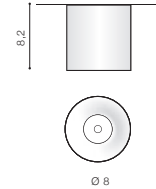

COLOUR / NEW INDEX NO.

- ☒ BLACK (BK) **AZ4322**
- ☐ WHITE (WH) **AZ4324**
- ☒ GOLD (GO) **AZ4323**