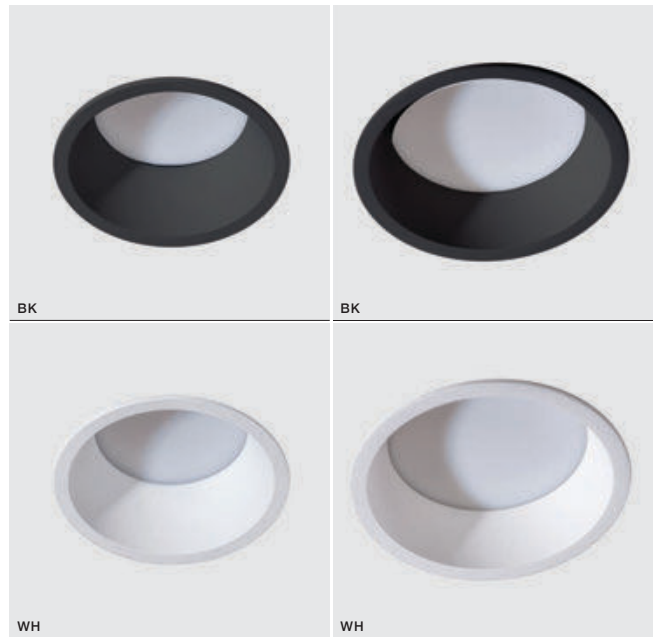

BK

BK

WH

WH

* - EXPLANATION SHORTCUT PAGE 2 (E)