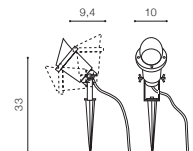

EDVIN / EDWARD IP65

Outdoor lamps

bulb not included ☒

voltage: 230V	GU10 1x MAX 35W	☐
IP65		
	installation place	☐

COLOUR / NEW INDEX NO.

■ BLACK (BK) **AZ4502**

bulb not included ☒

voltage: 230V	GU10 1x MAX 35W	☐
IP65		
	installation place	☐

COLOUR / NEW INDEX NO.

■ BLACK (BK) **AZ4503**