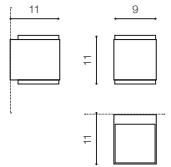

* - EXPLANATION SHORTCUT PAGE 2 (E)