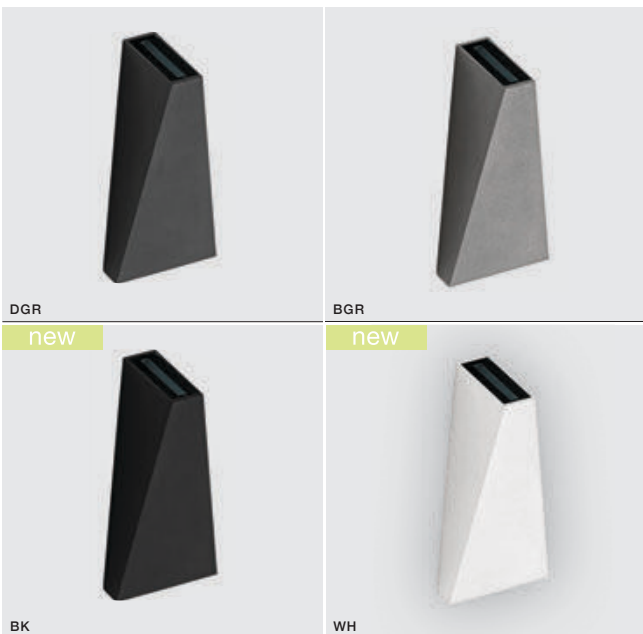

ZITA XL

LED integrated

voltage: 230V	LED 6W 450lm 3000K
IP54	LED
technical specification	installation place

COLOUR / NEW INDEX NO.

- DARK GREY (DGR) **AZ2200**
- BRIGHT GREY (BGR) **AZ2201**
- BLACK (BK) **AZ4150**
- WHITE (WH) **AZ4151**