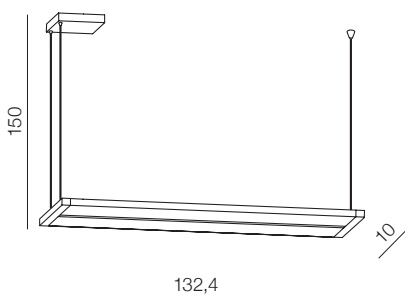

Flash 130

21

new

Flash 130 LED

AZ4416

(black)

LED 54W 4400lm 3000K
metal acryl