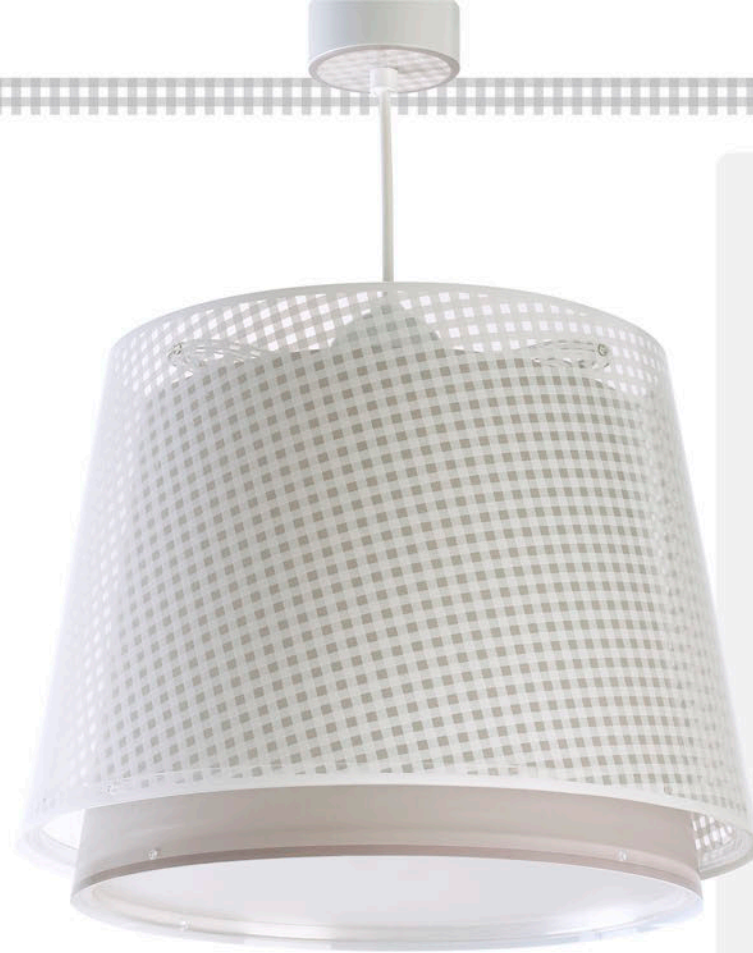

81177H

10.5 cm max. E-27
3 x 60W max.

ST★RS

6.5 cm max.
 E-14
 1 x 40W max.

E-27
 1 x 60W max.

E-14.1 x LED
 0.3W max.
 Included

31 cm
 E-27
 1 x 60W max.

81211H

6.5 cm max. E-14
1 x 40W max.

81212H

E-27
1 x 60W max.

A 81218H

B

E-27
1 x 60W max.

80221B

80222B

80224B

80225B

A 80228B

B

Vichy

6'5 cm. max.
E-14
1 x 40W max.

E-27
1 x 60W max.

10'5 cm. max.
E-27
3 x 60W max.