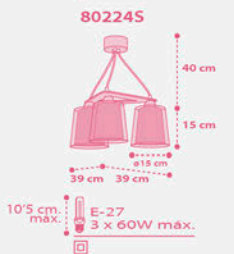

6.5 cm max. E-14
1 x 40W max.

81212H

E-27
1 x 60W max.

A 81218H

B

E-27
1 x 60W max.

80221B

80222B

80224B

80225B

A 80228B

B

Vichy

6'5 cm. max.
E-14
1 x 40W max.

E-27
1 x 60W max.

10'5 cm. max.
E-27
3 x 60W max.

E-14 1 x LED
0'3W max.
Included

E-27
1 x 60W max.

80221T

6'5 cm max. E-14
1 x 40W max.

80222T

E-27
1 x 60W max.

80224T

10'5 cm max. E-27
3 x 60W max.