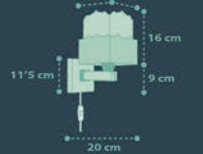

E-27
1 x 60W max.

A
63169H

13'5 x 13'5 cm

10'5 cm max.
E-27
1 x 60W max.

B