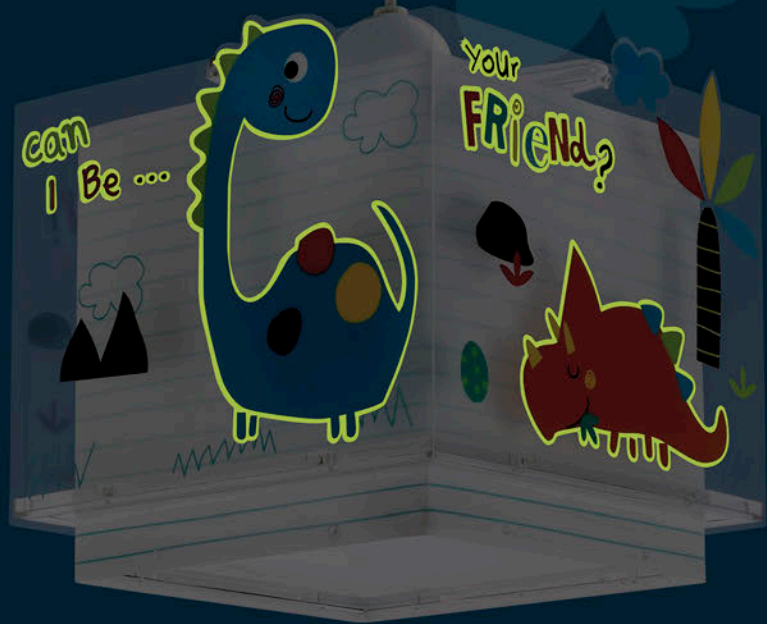

73451
13'5 x 13'5 cm
15 cm
14 cm
12'5 x 12'5 cm
10'5 cm max. E-14
1 x 40W max.

73452
43'5 cm
21'5 cm
24 x 24 cm
E-27
1 x 60W max.

73453
5'5 cm
15 cm
13'5 cm
50 cm
10'5 cm max. E-27
3 x 60W max.

A
73458
13'5 cm
23'2 cm
22'5 cm
81 cm
E-27
1 x 60W max.

B