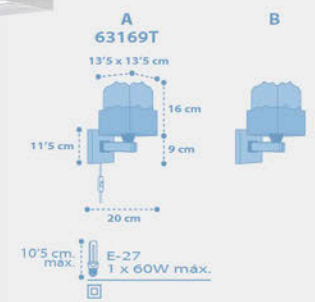

B	71-75	85	F	87-88	7-10	P	1-6	55		
	20-24	56	G	34-35	39-41		19	76		
	42-43	86	H	18	62-63		48-49	50-54		
	115	D	15-17	K	36-38	M	64-70	44-45	T	11-12
	77	82-84	L	89-92	25-33	S	93-101	13-14		
C	78-81	102-103		57-61	46-47		104-110	V	111-114	

MADE WITH IN SPAIN

PANDA