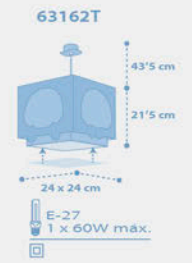

B	71-75	85	F	87-88	7-10	P	1-6	55		
	20-24	56	G	34-35	39-41		19	76		
	42-43	86	H	18	62-63		48-49	50-54		
	115	D	15-17	K	36-38	M	64-70	44-45	T	11-12
	77	82-84	L	89-92	25-33	S	93-101	13-14		
C	78-81	102-103		57-61	46-47		104-110	V	111-114	

MADE WITH IN SPAIN

PANDA