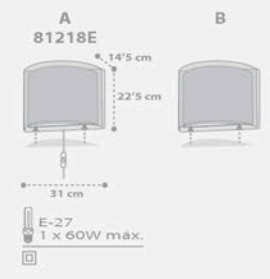

A
82219T
ø 15 cm
15 cm
ø 11'5 cm
9 cm
20 cm
10'5 cm. max.
E-27
1 x 60W max.

B

811715

E-14
1 x 40W max.
6.5 cm max.

811725

E-27
1 x 60W max.

811755

E-14 1 x LED
0.3W max.
Included

811775

E-27
3 x 60W max.
10.5 cm max.

81171H

6.5 cm max. E-14
1 x 40W max.

81172H

E-27
1 x 60W max.

81175H

E-14 1 x LED
0.3W max.
Included

81177H

10.5 cm max. E-27
3 x 60W max.

ST★RS

6.5 cm max.
 E-14
 1 x 40W max.

E-27
 1 x 60W max.

E-14.1 x LED
 0.3W max.
 Included

31 cm
 E-27
 1 x 60W max.

81211H

6.5 cm max. E-14
1 x 40W max.

81212H

E-27
1 x 60W max.

A 81218H

B

E-27
1 x 60W max.

80221B

80222B