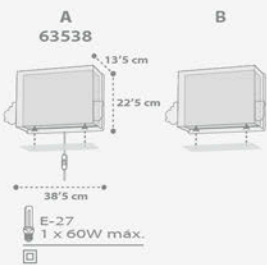

E-27
1 x 60W max.

A
63169H

13'5 x 13'5 cm

10'5 cm max.
E-27
1 x 60W max.

B

little
FRIENDS

the PIRATES

74551
 13'5 x 13'5 cm
 15 cm
 14 cm
 12'5 x 12'5 cm
 10'5 cm max. E-14
 1 x 40W max.