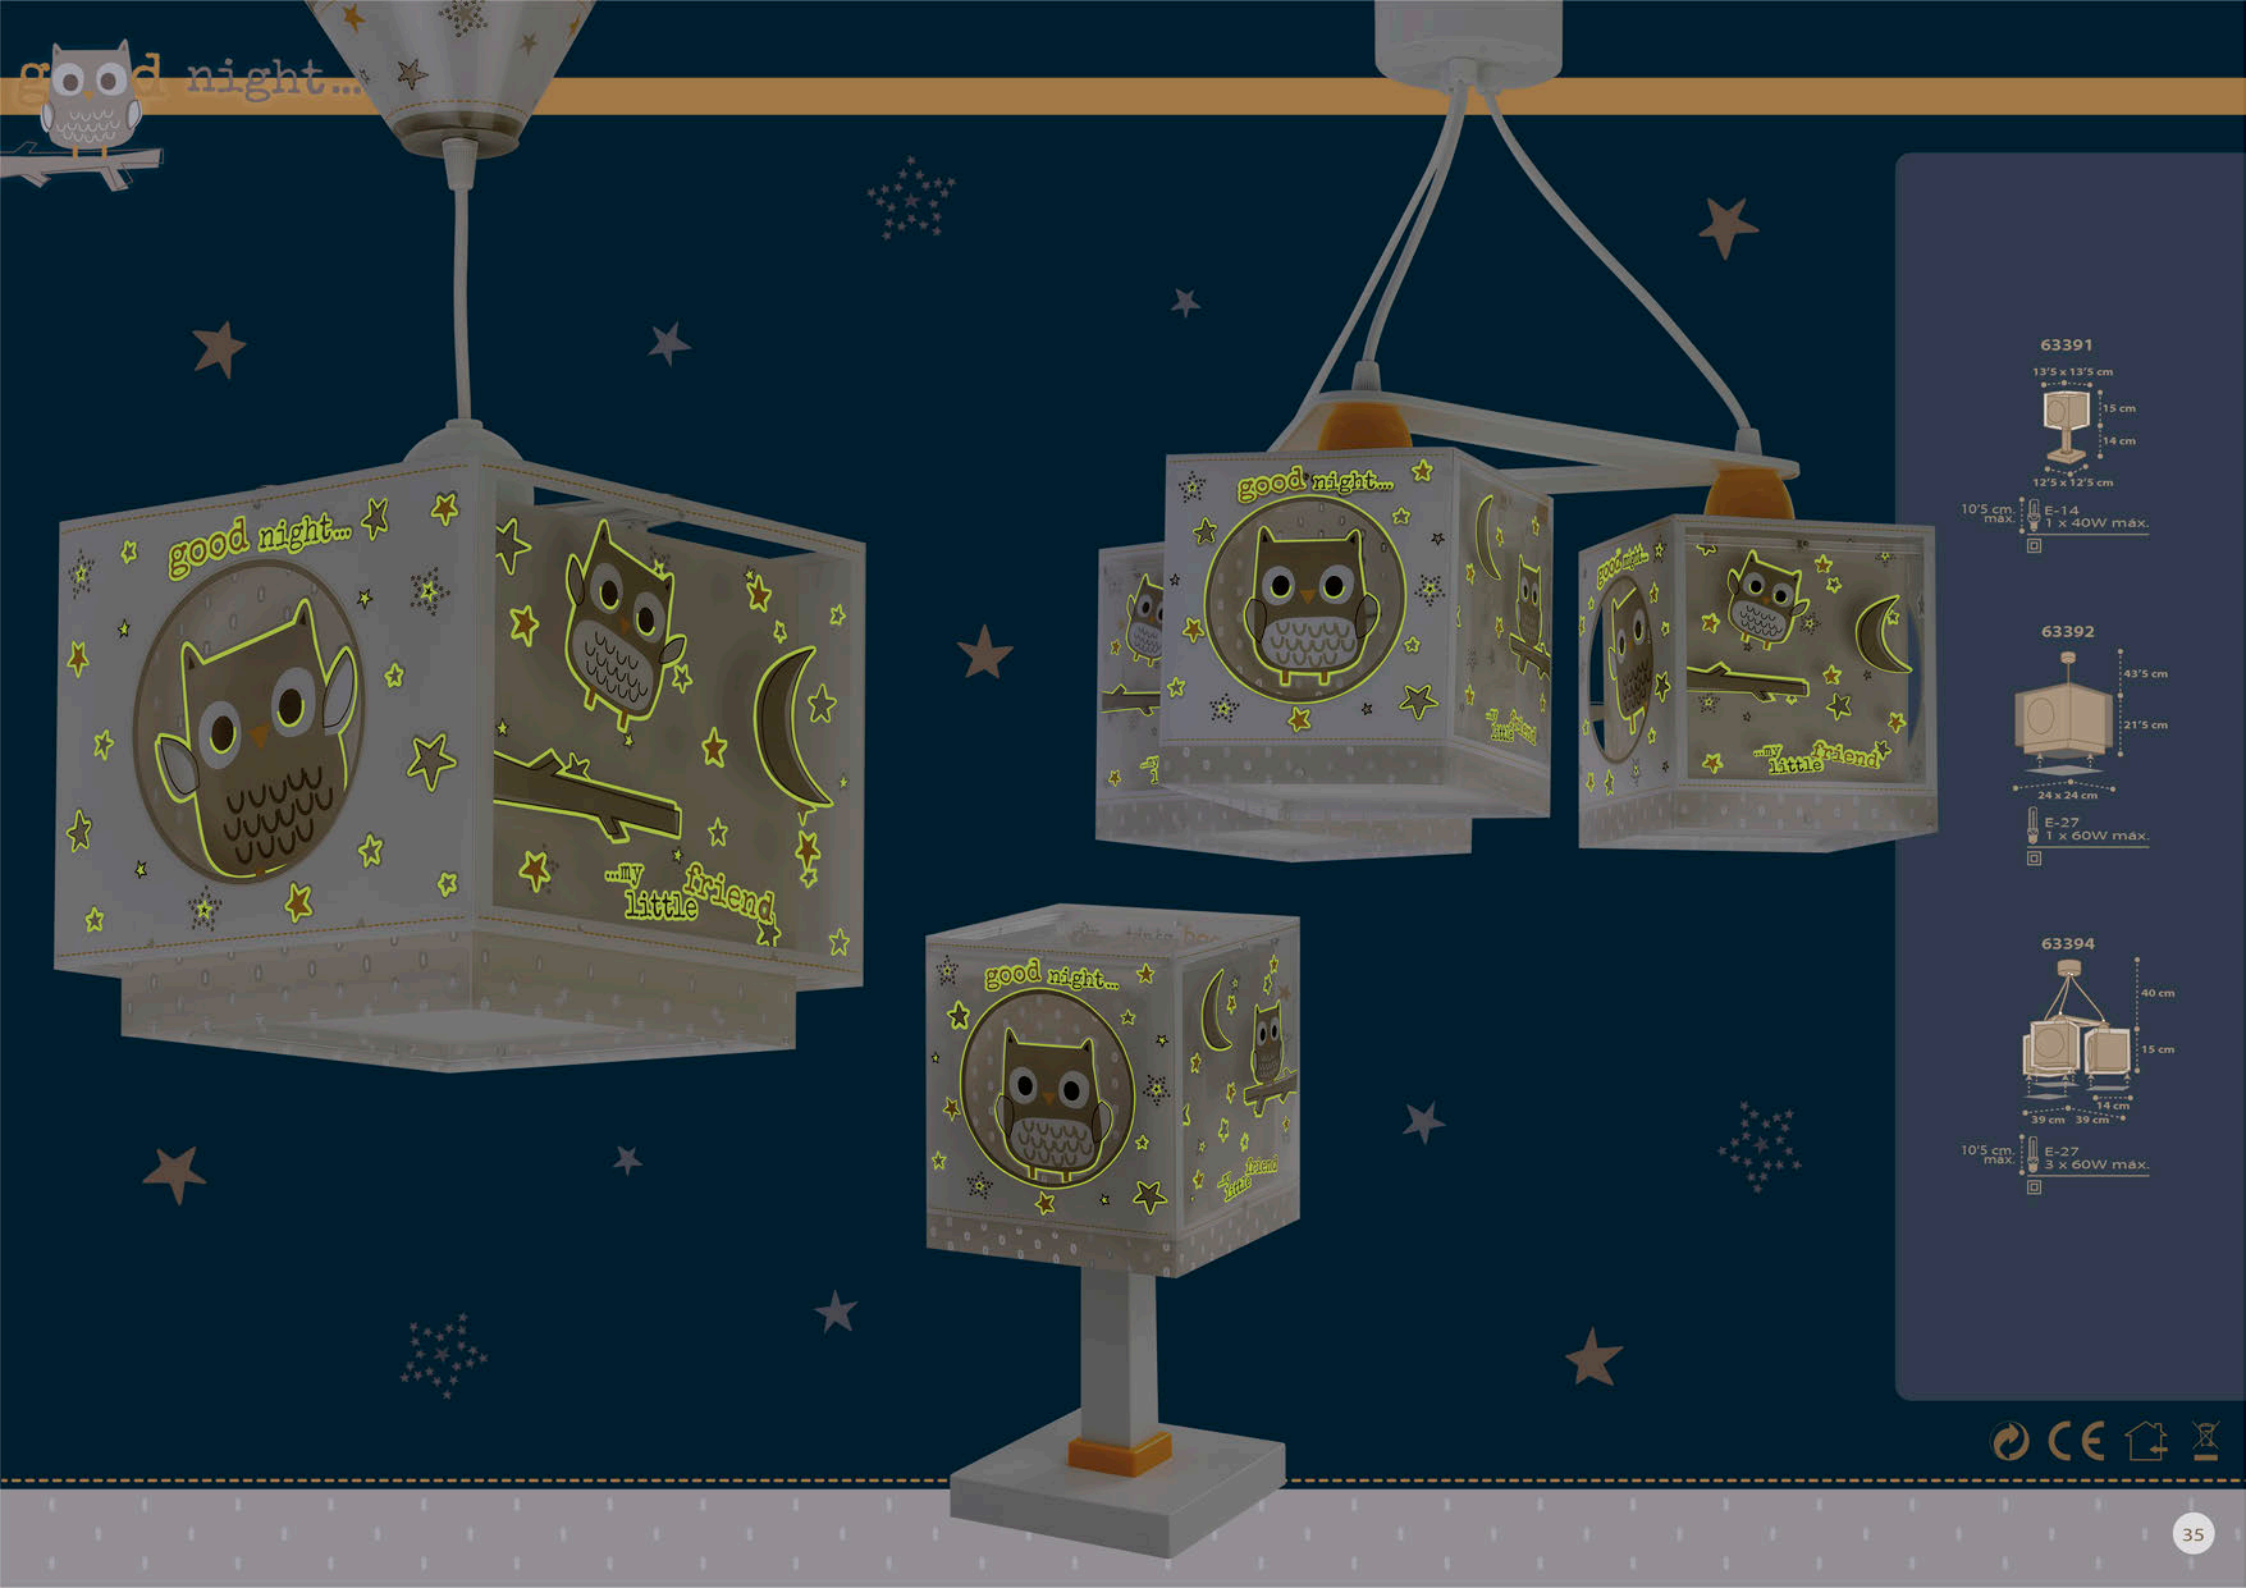

63391
13'5 x 13'5 cm
15 cm
14 cm
12'5 x 12'5 cm
10'5 cm max. E-14 1 x 40W max.

63392
43'5 cm
21'5 cm
24 x 24 cm
E-27 1 x 60W max.

63394
40 cm
15 cm
14 cm
39 cm 39 cm
10'5 cm max. E-27 3 x 60W max.