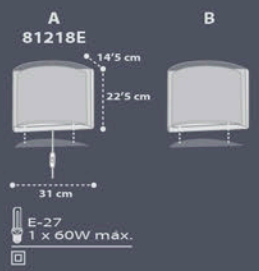

811775

E-27
3 x 60W max.
10.5 cm max.

81171H

6.5 cm max. E-14
1 x 40W max.

81172H

E-27
1 x 60W max.

81175H

E-14 1 x LED
0.3W max.
Included

81177H

10.5 cm max. E-27
3 x 60W max.

ST★RS

6.5 cm max.
 E-14
 1 x 40W max.

E-27
 1 x 60W max.

E-14.1 x LED
 0.3W max.
 Included

31 cm
 E-27
 1 x 60W max.

81211H

6.5 cm max. E-14
1 x 40W max.

81212H

E-27
1 x 60W max.

A 81218H

B

E-27
1 x 60W max.

80221B

80222B