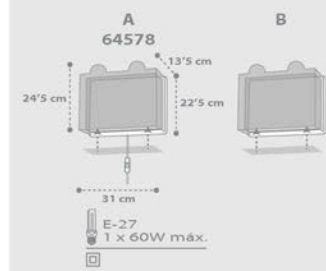

E-27
1 x 60W max.

A
63169H

13'5 x 13'5 cm

10'5 cm max.
E-27
1 x 60W max.

B

little
FRIENDS

the PIRATES

74551
 13'5 x 13'5 cm
 15 cm
 14 cm
 12'5 x 12'5 cm
 10'5 cm max. E-14
 1 x 40W max.