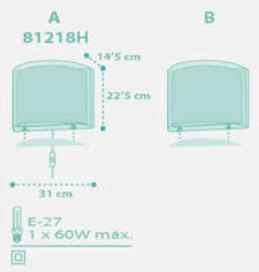

811775

E-27
3 x 60W max.
10.5 cm max.

81171H

6.5 cm max. E-14
1 x 40W max.

81172H

E-27
1 x 60W max.

81175H

E-14 1 x LED
0.3W max.
Included

81177H

10.5 cm max. E-27
3 x 60W max.

ST★RS

6.5 cm max.
 E-14
 1 x 40W max.

E-27
 1 x 60W max.

E-14.1 x LED
 0.3W max.
 Included

31 cm
 E-27
 1 x 60W max.

81211H

6.5 cm max. E-14
1 x 40W max.

81212H

E-27
1 x 60W max.

A 81218H

B

E-27
1 x 60W max.

80221B

80222B