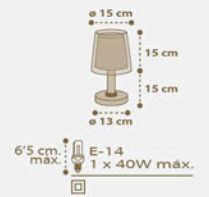

81177H

10.5 cm max. E-27
3 x 60W max.

ST★RS

6.5 cm max.
 E-14
 1 x 40W max.

E-27
 1 x 60W max.

E-14.1 x LED
 0.3W max.
 Included

31 cm
 E-27
 1 x 60W max.

81211H

6.5 cm max. E-14
1 x 40W max.

81212H

E-27
1 x 60W max.

A 81218H

B

E-27
1 x 60W max.

80221B

80222B