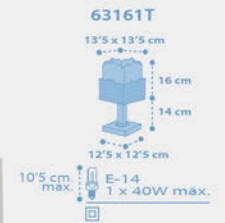

B	71-75	85	F	87-88	7-10	P	1-6	55		
	20-24	56	G	34-35	39-41		19	76		
	42-43	86	H	18	62-63		48-49	50-54		
	115	D	15-17	K	36-38	M	64-70	44-45	T	11-12
	77	82-84	L	89-92	25-33	S	93-101	13-14		
C	78-81	102-103		57-61	46-47		104-110	V	111-114	

MADE WITH IN SPAIN

PANDA