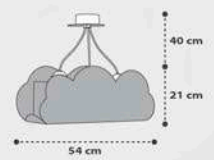

 14 cm
 9 cm
 1 x 0.3W max.
 LED Included - E-14

612365

 18.5 cm
 ø 33 cm
 2 x 15W max.
 LED - E-27

612375

 24.5 cm
 15 cm
 5.5 cm
 ø 15 cm
 39 cm 39 cm
 3 x 15W max.
 LED - E-27

Clouds

41410E

3 x 15W máx.
LED · E-27