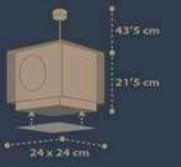

63394
 40 cm
 15 cm
 14 cm
 39 cm · 39 cm
 3 x 15W máx.
 LED · E-27

63391

1 x 0W max.
LED - E-14

63392

1 x 15W max.
LED - E-27

63394

3 x 15W max.
LED - E-27

KOALA