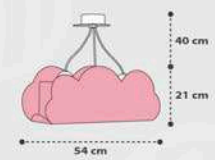

3 x 15W máx.
LED · E-27

41410S