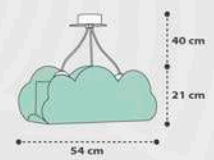

3 x 15W máx.
LED · E-27

41410H