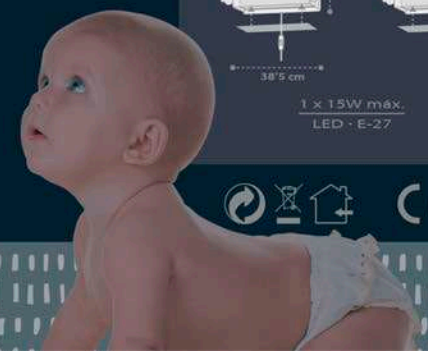

63531
16.5 cm 14 cm
15 cm
14 cm
12.5 x 12.5 cm
1 x 8W max.
LED - E-14

63532
43.5 cm
21.5 cm
24 cm 32 cm
1 x 15W max.
LED - E-27

63534
40 cm
15 cm
18 cm 18 cm
39 cm 39 cm
3 x 15W max.
LED - E-27

63536
16.5 cm
37.5 cm 30 cm
2 x 15W max.
LED - E-27

A 63538
13.5 cm
22.5 cm
38.5 cm
1 x 15W max.
LED - E-27

B