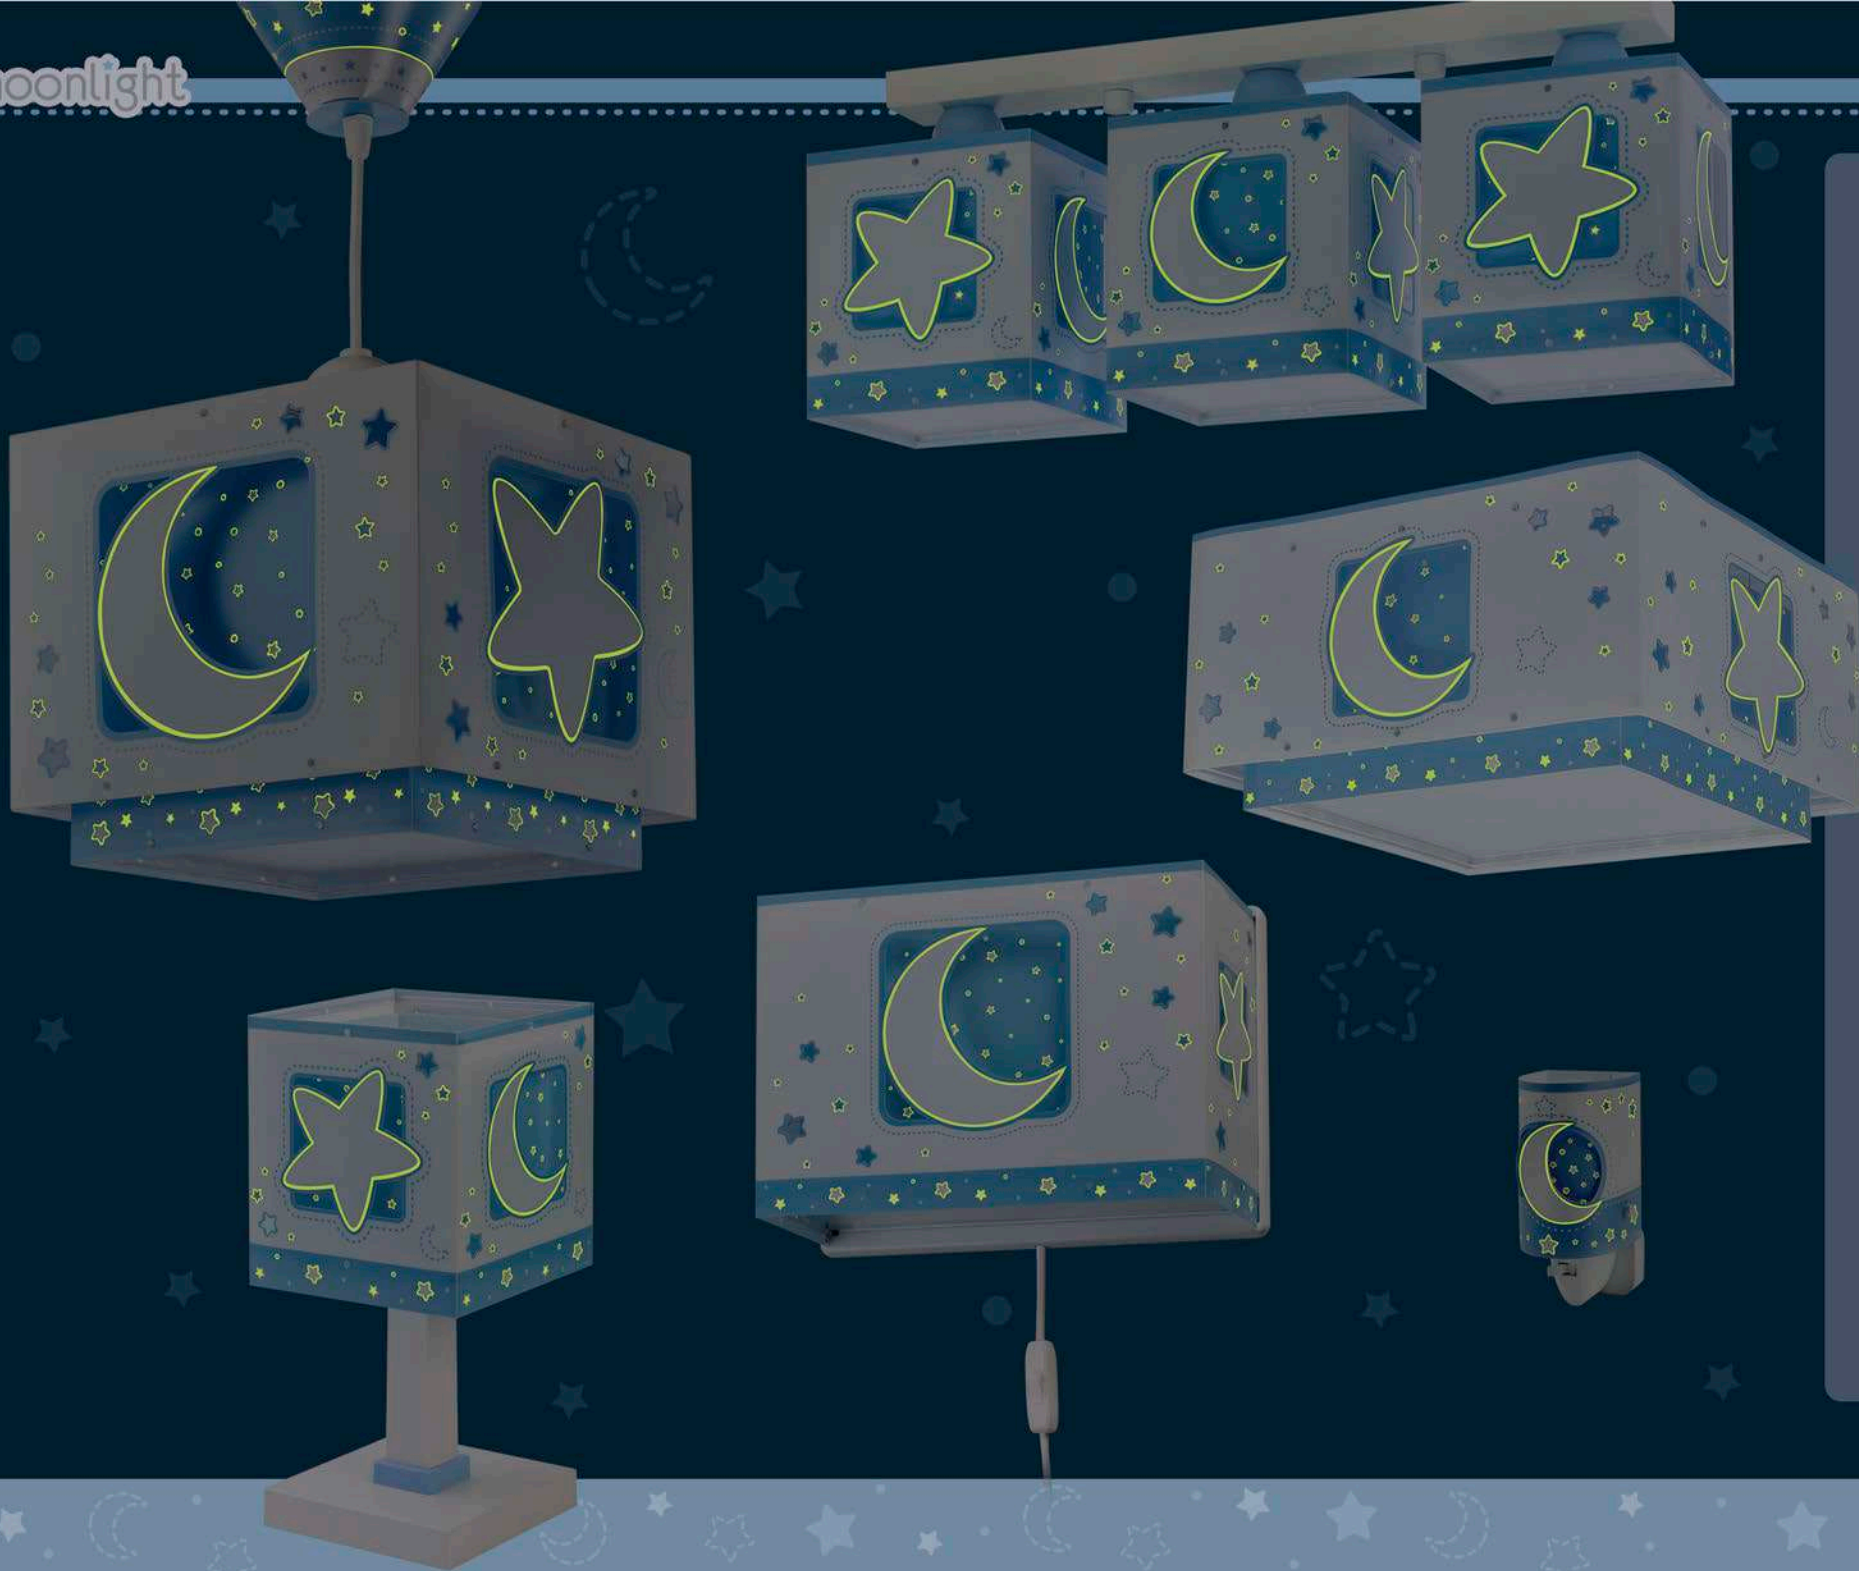

moonlight

63231T
13'5 x 13'5 cm
15 cm
14 cm
12'5 x 12'5 cm
1 x 8W max.
LED · E-14

63232T
43'5 cm
21'5 cm
24 x 24 cm
1 x 15W max.
LED · E-27

63233NT
5'5 cm
15 cm
48 cm
12'5 cm
3 x 15W max.
LED · E-27

63235LT
13 cm
6 cm
1 x 0'3W max.
LED Included · E-14

63236T
16'5 cm
30 x 30 cm
2 x 15W max.
LED · E-27

A 63238T
13'5 cm
22'5 cm
31 cm
1 x 15W max.
LED · E-27

B