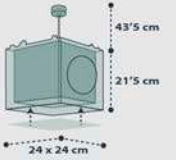

73456
 16'5 cm
 30 x 30 cm
 2 x 15W max.
 LED - E-27

A
73458
 13'5 cm
 23'2 cm
 22'5 cm
 31 cm
 1 x 15W max.
 LED - E-27

B

the PIRATES

74551

1 x 0W máx.
LED · E-14

74552

1 x 15W máx.
LED · E-27