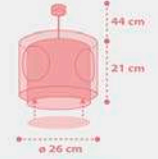

1 x 15W max.
LED - E-27

Sweet Dance

70911

1 x 9W máx.
LED - E-14

70912

1 x 15W máx.
LED - E-27

BABY TRAVEL

61681