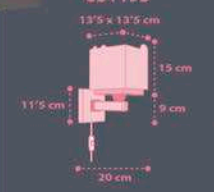

1 x 15W max.
LED - E-27

A
631195

1 x 15W max.
LED - E-27

B