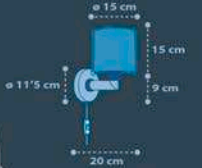

2 x 15W max.
LED · E-27

A

41349

1 x 15W max.
LED · E-27

B