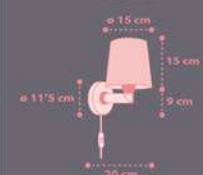

2 x 15W max.
LED - E-27

A
822105

1 x 15W max.
LED - E-27

B