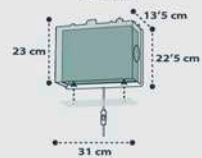

3 x 15W máx.
LED · E-27

A
74558

1 x 15W máx.
LED · E-27

B