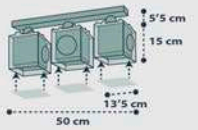

1 x 15W máx.
LED · E-27

74553