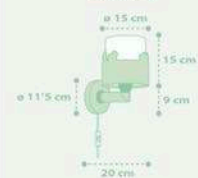

3 x 15W máx.
LED - E-27

A
61719H

1 x 15W máx.
LED - E-27

B