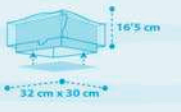

3 x 15W máx.
LED - E-27

63476