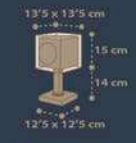

63391

1 x 0W max.
LED - E-14

63392

1 x 15W max.
LED - E-27

63394

3 x 15W max.
LED - E-27