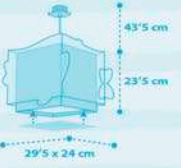

1 x 20W máx.
LED - E-14

63472