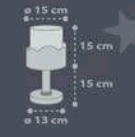

61231E

1 x 3W max.
LED - E-14

61232E

1 x 15W max.
LED - E-27

61235E

1 x 0.3W max.
LED Included - E-14

61236E

2 x 15W max.
LED - E-27

61237E

3 x 15W max.
LED - E-27