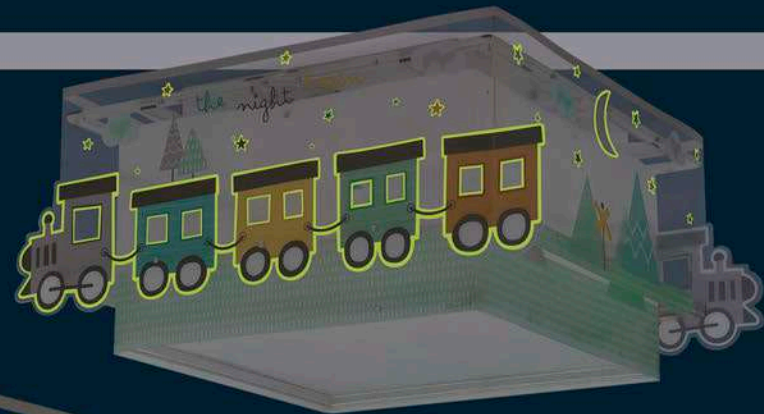

1 x 15W máx.
LED · E-27

the night train

63531
 16.5 cm 14 cm
 15 cm
 14 cm
 12.5 x 12.5 cm
 1 x 8W max.
 LED - E-14

63532
 43.5 cm
 21.5 cm
 24 cm 32 cm
 1 x 15W max.
 LED - E-27

63534
 40 cm
 15 cm
 18 cm 18 cm
 39 cm 39 cm
 3 x 15W max.
 LED - E-27