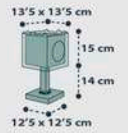

73456
 16'5 cm
 30 x 30 cm
 2 x 15W max.
 LED - E-27

A
73458
 13'5 cm
 23'2 cm
 22'5 cm
 31 cm
 1 x 15W max.
 LED - E-27

B

the PIRATES

74551

1 x 0W máx.
LED · E-14

74552

1 x 15W máx.
LED · E-27