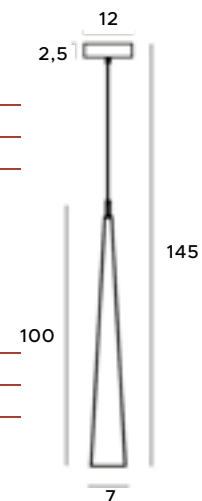

białe	white
metal	metal

czarne	black
metal	metal