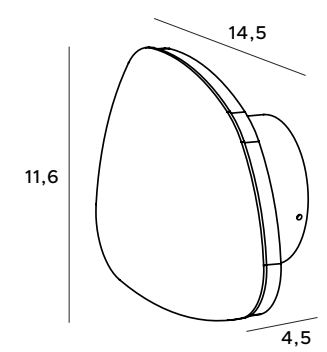

Puzzle

Lampy punktowe PUZZLE to świetna propozycja dla miłośników nowoczesnego designu. Wykonane zostały z połączenia aluminium oraz akrylu. Ich zaokrąglone kształty, klasyczna paleta barw oraz maksymalna funkcjonalność sprawiają, że znakomicie zdadzą one egzamin w wielu rozmaitych wnętrzach- na ścianie klatki schodowej, biblioteczki lub garderoby.

The Puzzle light points are an offer for the lovers of modern design. They are made of aluminium and acrylic. Their round shape, classic color palette and maximum functionality allow it to pass the test in pretty much any interior. Hang them on the walls of your stairway, wardrobe or library and see for yourself how well they illuminate the wall.

1x5W LED 230V
300lm CRI 90 3000K

białe	white
aluminium, akryl	aluminium, acrylic

LED
in. + traf.

1x10W LED 230V
600lm CRI 90 3000K

białe	white
aluminium, akryl	aluminium, acrylic

LED
in. + traf.

1x5W LED 230V
300lm CRI 90 3000K

czarne	black
aluminium, akryl	aluminium, acrylic

LED
in. + traf.

1x10W LED 230V
600lm CRI 90 3000K

czarne	black
aluminium, akryl	aluminium, acrylic

LED
in. + traf.