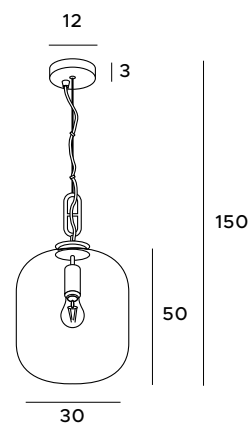

P0299

1x60W E27 230V

czarne	black
metal, szkło bursztynowe	metal, amber glass

P0298

1x60W E27 230V

czarne	black
metal, szkło przydymione	metal, smoked glass