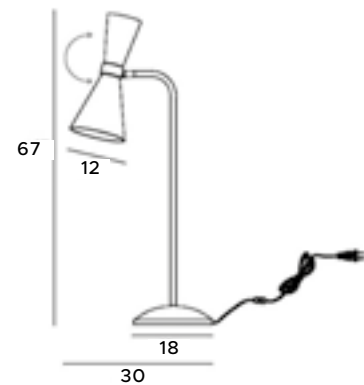

T0039

2x5W LED 550lm 3000K

czarny, złoto	black, gold
metal	metal

LED
in. + traf.