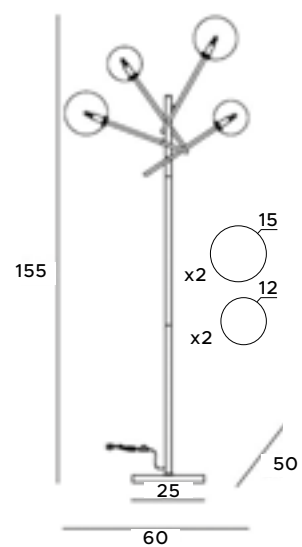

F0051

4x max 40W G9 230V

czarne	black
metal, szkło	metal, glass

F0042

4x max 40W G9 230V

mosiądz	brass
metal, szkło	metal, glass