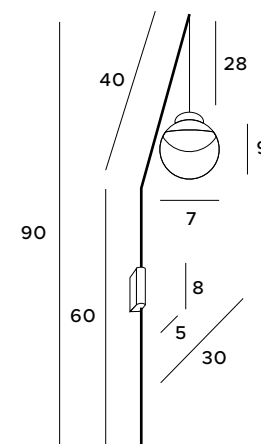

LED
in. + traf.