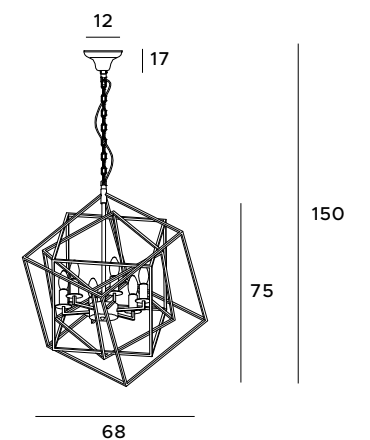

P0327

6x40W E14 230V

chrom	chrome
metal	metal

P0328

6x40W E14 230V

mosiądz	brass
metal	metal