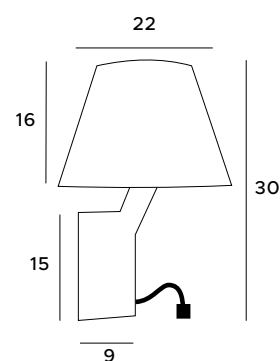

5103W/BLCR

1x40W E27 230V

czarne, chrom	black, chrome
metal, tkanina, akryl	metal, fabric, acrylic