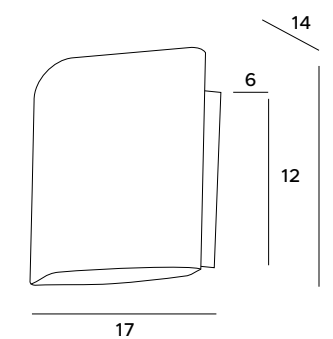

Maxim

Klasyczny kinkiet Maxim rozświetli liczne powierzchnie mieszkaniowe i użytkowe. Tradycyjny kształt i łagodna barwa światła sprawiają, iż jest to doskonały element dekoracyjny do różnego rodzaju pomieszczeń. Emituje łagodne, światło, a minimalistyczny design oprawy, daje wiele możliwości jego zastosowania.

The beautiful and classic Maxim wall lamp will illuminate numerous living and utility areas. The traditional shape and mild light color make it a perfect decorative element for various types of rooms. It emits gentle, climatic light, and the minimalist design of the luminaire offers many possibilities of its use.

WO161

1x7,5W LED 500lm 3000K

białe	white
metal, szkło	metal, glass

LED
in. + traf.