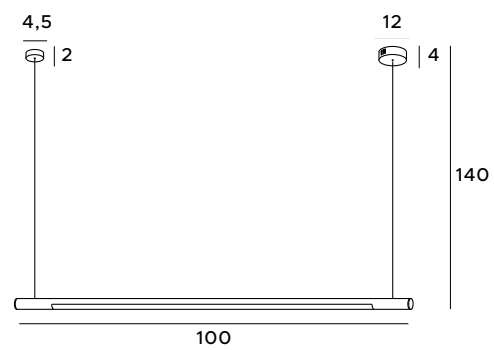

P0355   P0354
P0354D

chrom | chrome   czarna | black

1x16W LED 1360lm 3000K

stal nierdzewna, akryl   stainless steel, acrylic