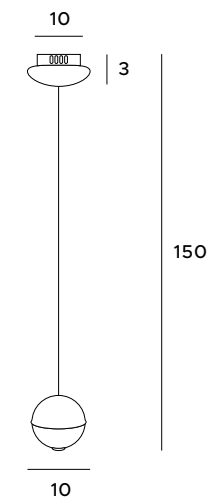

P0316D

6x4W LED 1440lm 3000K

miedz	copper
stal nierdzewna, akryl	stainless steel, acrylic

P0315D

6x4W LED 1440lm 3000K

chrom	chrome
stal nierdzewna, akryl	stainless steel, acrylic

P0314

1x4W LED 240lm 3000K

miedz	copper
stal nierdzewna, akryl	stainless steel, acrylic

P0313

1x4W LED 240lm 3000K

chrom	chrome
stal nierdzewna, akryl	stainless steel, acrylic