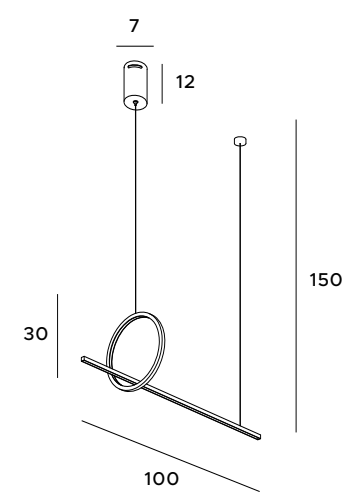

P0390
1x18W LED 1800lm 3000K

złote	gold
stal nierdzewna	stainless steel

LED in. + traf.