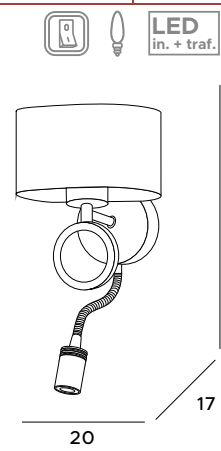

1x40W E14 230V
+ 1x1W LED 3000K

chrom, abażur ecru metal, tkanina	chrome, ecru shade metal, fabric