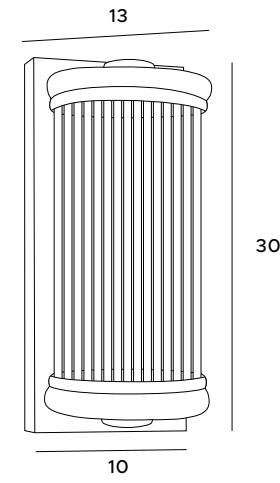

1x40W E14 230V

chrom	chrome
metal, szkło	metal, glass

W0271

1x40W E14 230V

mosiądz	antique brass
metal, szkło	metal, glass