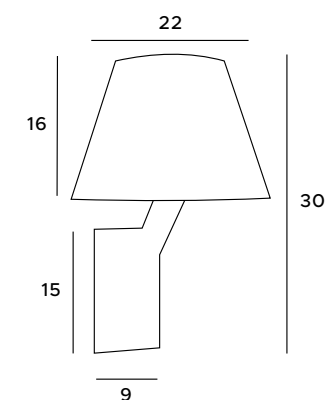

5103W/BLCR

1x40W E27 230V

czarne, chrom	black, chrome
metal, tkanina, akryl	metal, fabric, acrylic