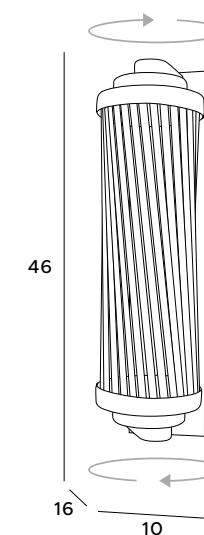

W0273

2x40W E14 230V

mosiądz	antique brass
metal, szkło	metal, glass

W0272

2x40W E14 230V

chrom	chrome
metal, szkło	metal, glass