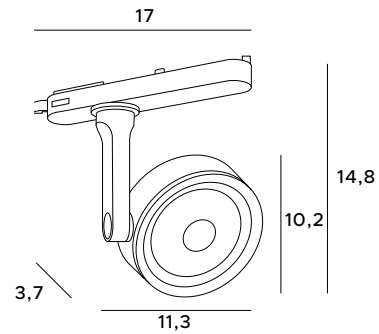

1 x 15W LED 1327lm
CRI 90+ 3000K

białe	white
metal, akryl	metal, acrylic

1 x 15W LED 1327lm
CRI 90+ 3000K

czarne	black
metal, akryl	metal, acrylic

C0207