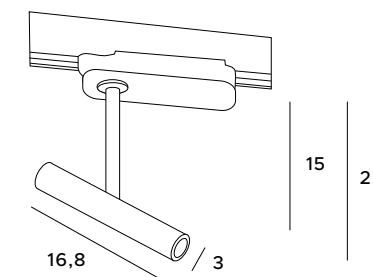

S0006

1x12W LED 750lm CRI90

czarne	black
aluminium	aluminum