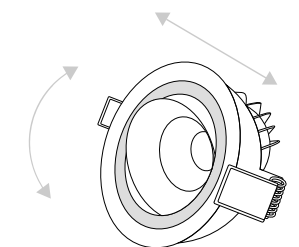

1x10W LED 900lm
CRI90 3000K

białe	white
metal, akryl	metal, acrylic

LED
in. + traf.

H0110

1x10W LED 900lm
CRI90 3000K

czarne	black
metal, akryl	metal, acrylic

LED
in. + traf.