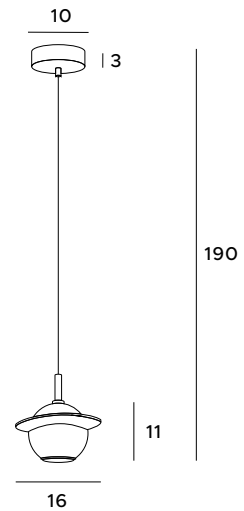

P0414

1x5W LED 350lm 3000K

czarny, złoty	black, gold
marmur, metal, akryl	marble, metal, acrylic

LED
in. + traf.