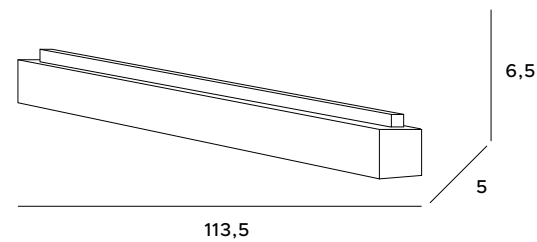

C0175   C0125
C0175D   C0125D
czarna | black   biała | white

W0264D   W0263D
czarna | black   biała | white

W0266D   W0265D
czarna | black   biała | white

1x18W LED 1300lm 4000K
metal, akryl   metal, acrylic

1x36W LED 2700lm 4000K
metal, akryl   metal, acrylic

1x18W LED 1300lm 4000K
metal, akryl   metal, acrylic

1x36W LED 2600lm 4000K
metal, akryl   metal, acrylic