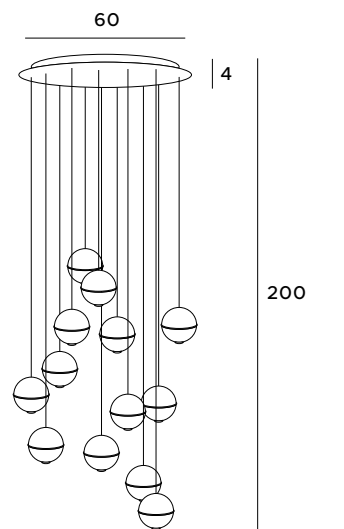

P0317

13x4W LED 3120lm 3000K

chrom	chrome
stal nierdzewna, akryl	stainless steel, acrylic

LED
in. + traf.