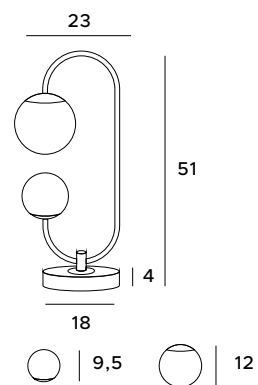

T0041

1x3W LED + 1x5W LED
480lm 3000K

złote	gold
aluminium, szkło, marmur	aluminium, glass, marble

LED
in. + traf.