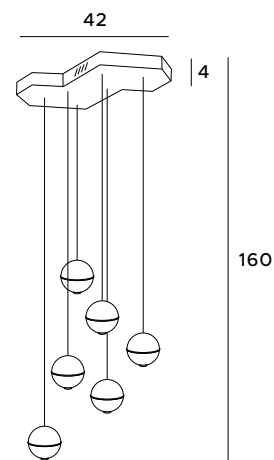

P0316D

6x4W LED 1440lm 3000K

miedz	copper
stal nierdzewna, akryl	stainless steel, acrylic

P0315D

6x4W LED 1440lm 3000K

chrom	chrome
stal nierdzewna, akryl	stainless steel, acrylic

P0314

1x4W LED 240lm 3000K

miedz	copper
stal nierdzewna, akryl	stainless steel, acrylic

P0313

1x4W LED 240lm 3000K

chrom	chrome
stal nierdzewna, akryl	stainless steel, acrylic