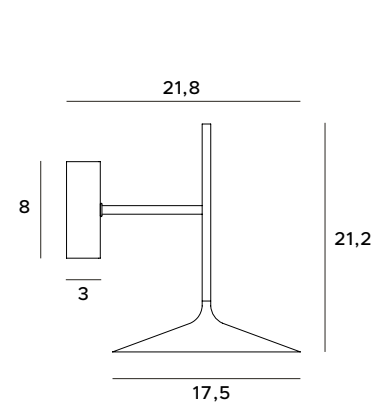

W0303

1x6W LED
540lm CRI 90+ 3000K

czarne	black
aluminium, akryl	aluminium, acrylic

LED
in. + traf.