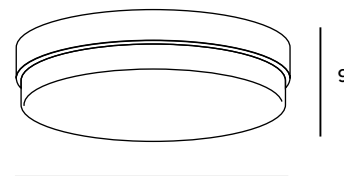

3x40W E27 230V

białe	white
metal, szkło mleczne	metal, opal glass

C0194

3x40W E27 230V

czarne	black
metal, szkło mleczne	metal, opal glass