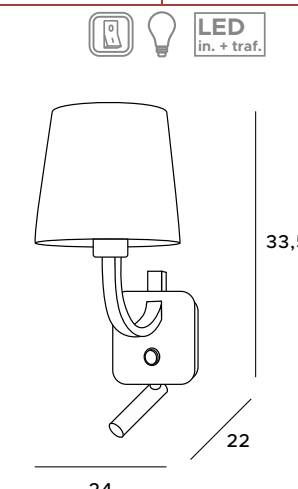

1x40W E27 230V+ 1x3W LED

czarny abażur, chrom	black shade, chrome
metal, tkanina	metal, fabric