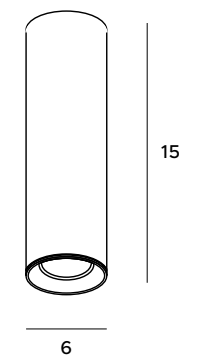

C0153		C0154	
1x7W LED 572LM CR180		1x7W LED 572LM CR180	
białe metal	white metal	czarne metal	black metal