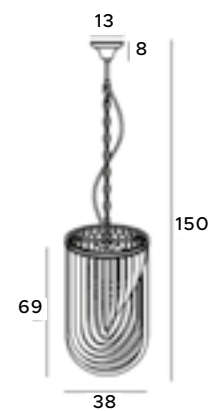

P0287

3x40W E14 230V

chrom	chrome
metal, szkło	metal, glass