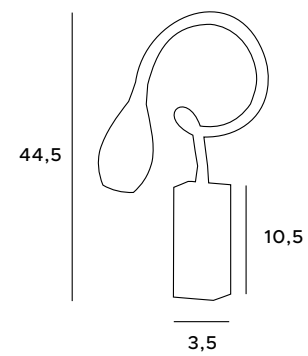

3885/1

1x3W LED 180lm 3200K

chrom	chrome
metal, szkło	metal, glass