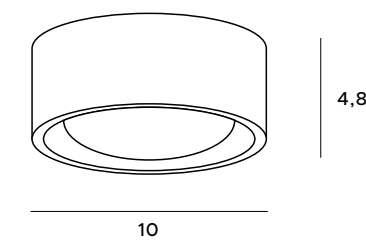

C0203
1x8W LED 704lm 3000K

czarne	black
metal, akryl	metal, acrylic