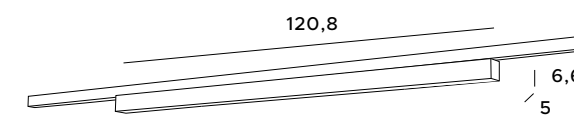

S0007	S0009
czarna | black	biała | white
1x18W LED 1700lm CRI80 4000K	
metal, akryl	metal, acrylic

S0008	S0010
czarna | black	biała | white
1x36W LED 3400lm CRI80 4000K	
metal, akryl	metal, acrylic