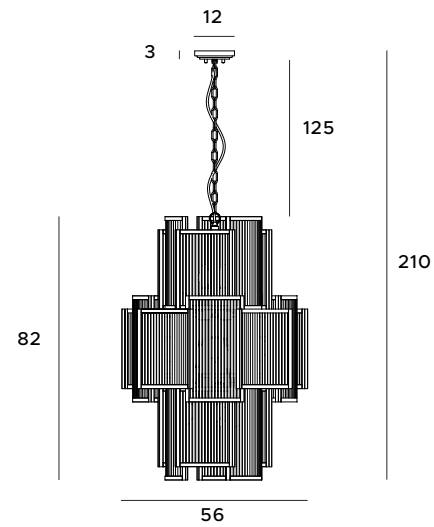

11x40W E14 230V

brąz	bronze
metal, szkło	metal, glass

P0447

11x40W E14 230V

złote malowane	painting gold
metal, szkło	metal, glass

W0294