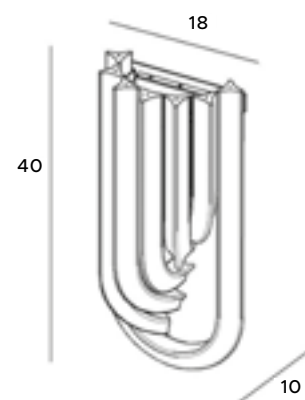

W0230

1x40W E14 230V

chrom	chrome
metal, szkło	metal, glass