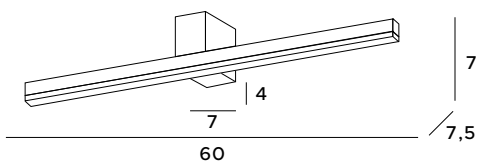

W0155

1x7,5W LED 975lm 3000K

biale	white
metal	metal

LED
in. + traf.

W0214

1x9W LED 1115lm 3000K

biale	white
metal	metal

LED
in. + traf.

W0231

1x7,5W LED 975lm 3000K

czarne	black
metal	metal

LED
in. + traf.

W0232

1x9W LED 1115lm 3000K

czarne	black
metal	metal

LED
in. + traf.