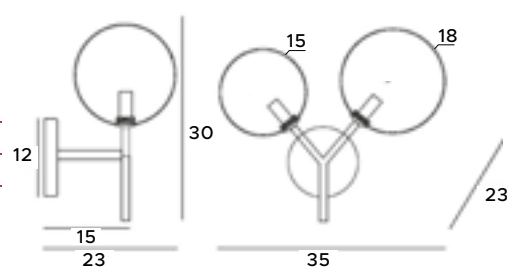

W0277

2x max 40W G9 230V

czarne	black
metal, szkło	metal, glass

W0254

2x max 40W G9 230V

mosiądz	brass
metal, szkło	metal, glass