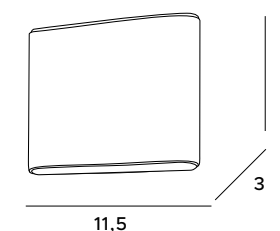

W0200

2x3W LED 470lm 3000K

białe	white
metal, akryl	metal, acrylic

LED
in. + traf.