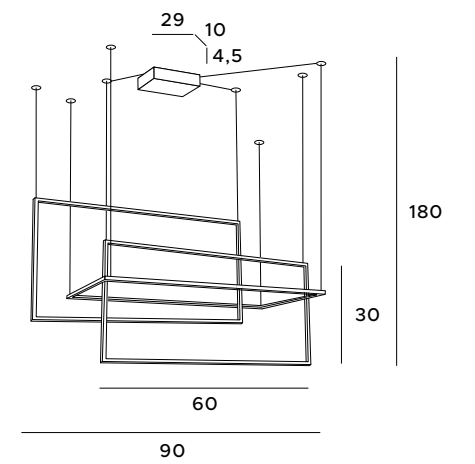

białe	white
metal, akryl	metal, acrylic

LED
in. + traf.