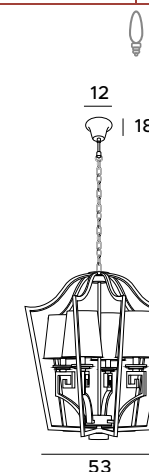

4x40W E14 230V

chrom	chrome
metal, tkanina	metal, fabric

P0324