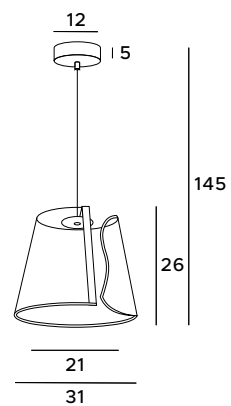

P0384

1x8W LED 480lm 3000K

złote	gold
metal, akryl	metal, acrylic

LED
in. + traf.