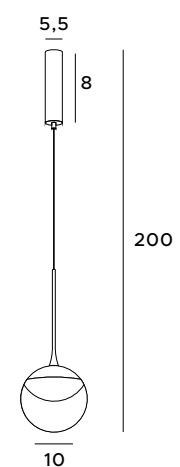

W0269
1x3W LED 300lm 3000K

czarne	black
metal, akryl	metal, acrylic