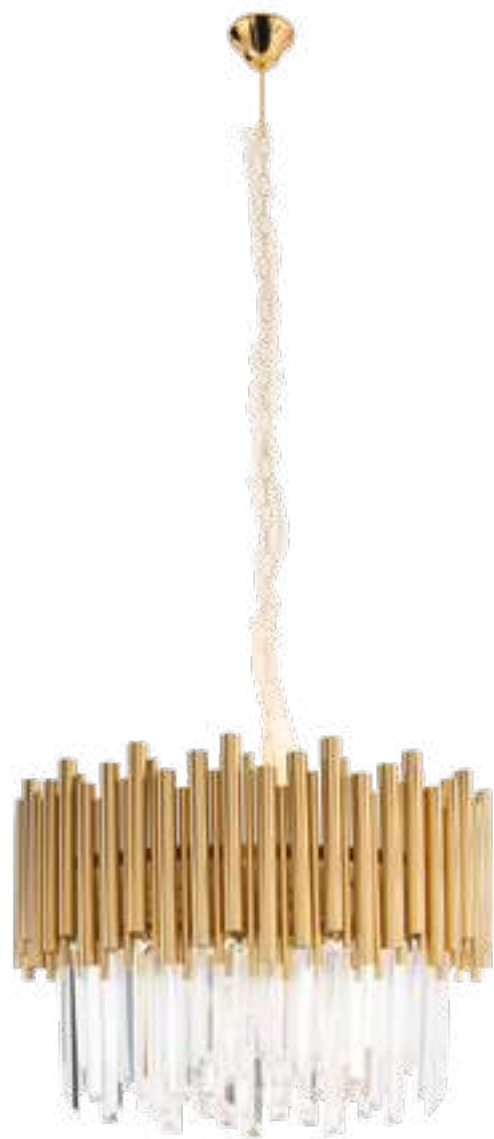

P0284

12x40W E14 230V

złote	gold
metal, szkło	metal, glass

W0227

4x40W G9 230V

złote	gold
metal, szkło	metal, glass