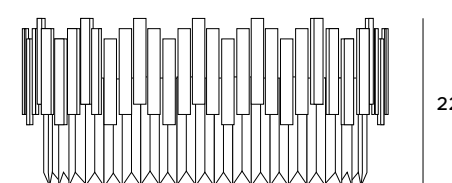

C0165

8x40W E14 230V

złote	gold
metal, szkło	metal, glass

45