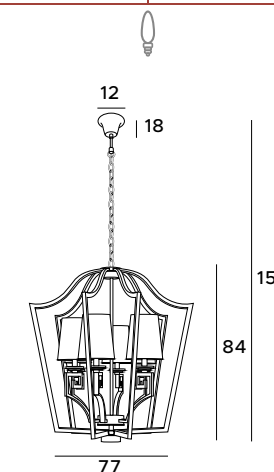

6x40W E14 230V

chrom	chrome
metal, tkanina	metal, fabric