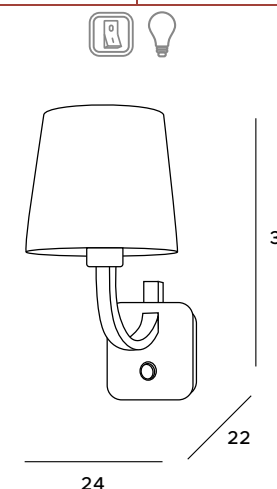

1x40W E27 230V

czarny abażur, chrom	black shade, chrome
metal, tkanina	metal, fabric

W0192