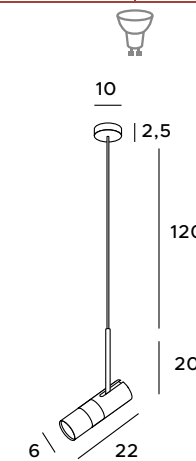

C0195		P0408	
max 2 x GU10 5W LED 230V		max 1 x GU10 5W LED 230V	
złote, czarne	gold, black	złote, czarne	gold, black
metal	metal	metal	metal