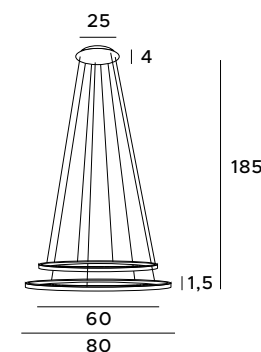

chrom	chrome
stal nierdzewna, akryl	stainless steel, acrylic

P0243 P0243D
1x14W LED
1400lm 3000K