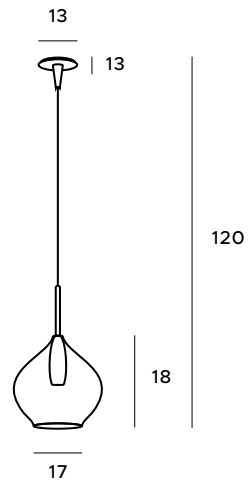

P0345

1x25W G9 230V

chrom	chrom
szkło bezbarwne	transparent glass
metal, szkło	metal, glass