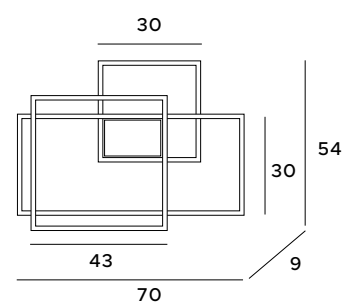

W0234

45W LED 2700lm 3000K

białe	white
metal, akryl	metal, acrylic