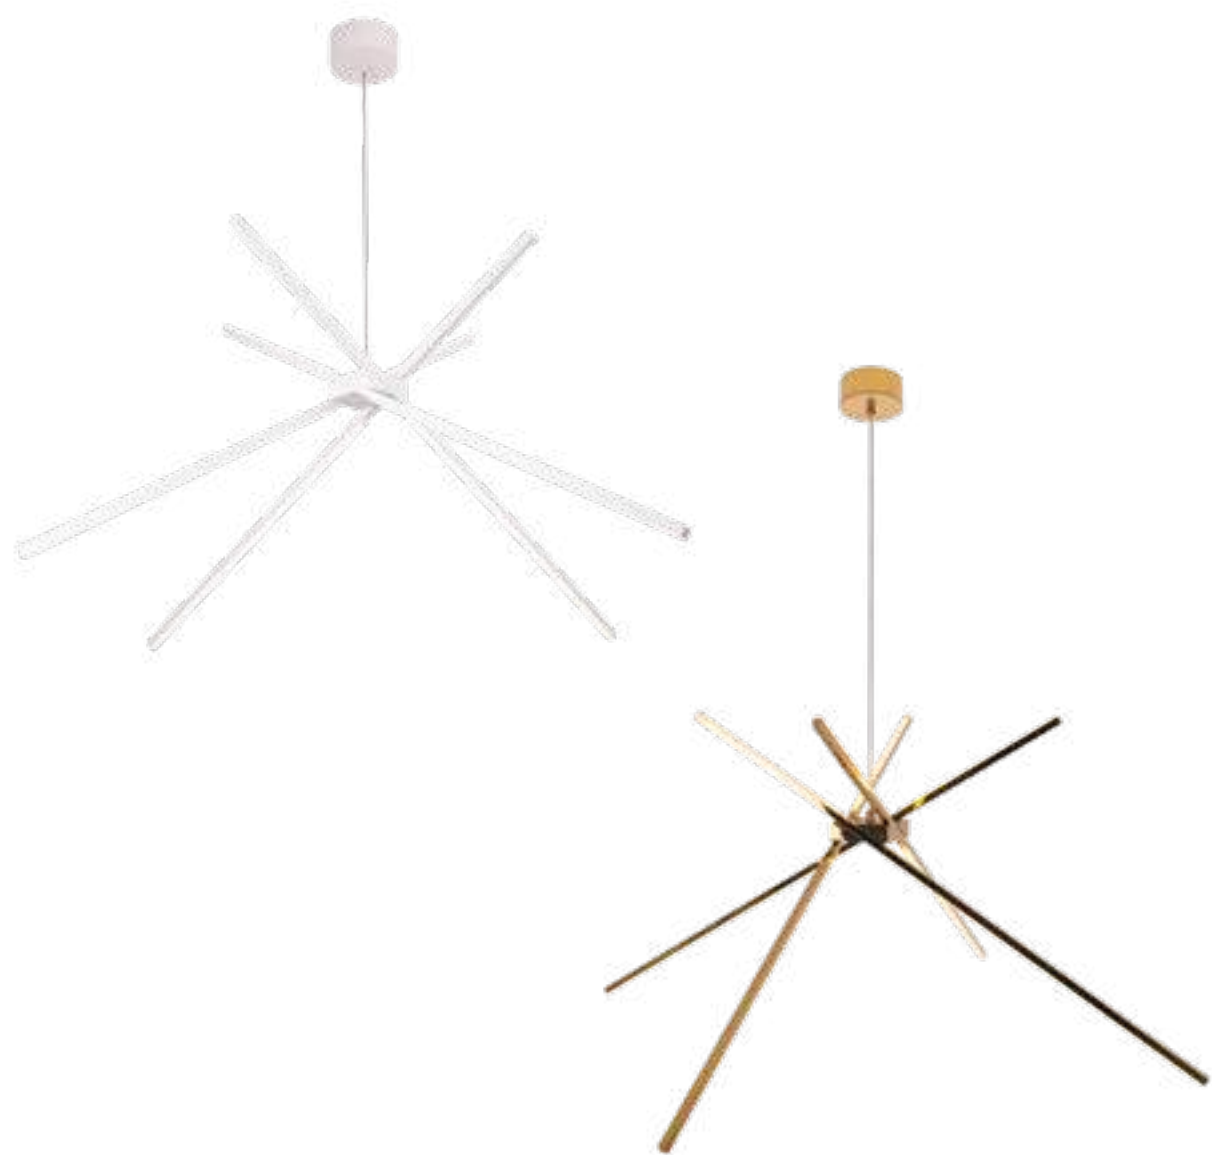

new

P0457

P0270

1x33W LED 2152lm 3000K

białe	white
metal, akryl	metal, acrylic

LED
in. + traf.

P0457

1x33W LED 2152lm CRI90 3000K

złote	gold
metal, akryl	metal, acrylic

LED
in. + traf.

new

W0297

IP
44

W0212

1x8,4W LED 548lm 3000K

białe	white
metal, akryl	metal, acrylic

LED
in. + traf.

W0267

1x8,4W LED 548lm 3000K

czarne	black
metal, akryl	metal, acrylic

LED
in. + traf.

W0297

1x8,4W LED 548lm 3000K

złote	gold
metal, akryl	metal, acrylic

LED
in. + traf.