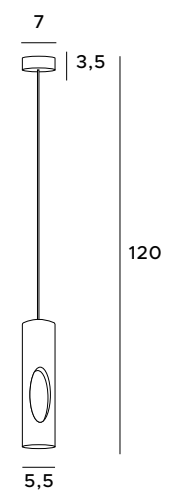

P0177

1x5W LED 290lm 3000K

białe	white
metal	metal

LED
in. + traf.

P0176

1x5W LED 290lm 3000K

czarny, złoty	black, gold
metal	metal

LED
in. + traf.