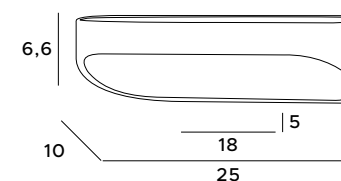

Zafira

Kinkiet Zafira zaprojektowano i wykonano z dbałością o najdrobniejsze detale. Metalowa obudowa o geometrycznym kształcie z umieszczonym we wnętrzu modułem LED to rozwiązanie, które świetnie doświetli każde wnętrze. Kinkiet biały lub czarny, dostępny jest w mniejszym i większym wydaniu.

Minimalistic Zafira sconce was designed and made with attention to every detail. Metal frame with a geometric shape has an LED module inside and will greatly enlighten any space. White or black sconces can be placed anywhere where an additional light source is needed. The fixtures are also available in two sizes.

6W LED 290lm
CRI80 3000K

biały mat	white mat
metal	metal

LED
in. + traf.

12W LED 480lm
CRI80 3000K

biały mat	white mat
metal	metal

LED
in. + traf.

W0278

6W LED 290lm
CRI80 3000K

czarny mat	black mat
metal	metal

LED
in. + traf.

W0279

12W LED 480lm
CRI80 3000K

czarny mat	black mat
metal	metal

LED
in. + traf.