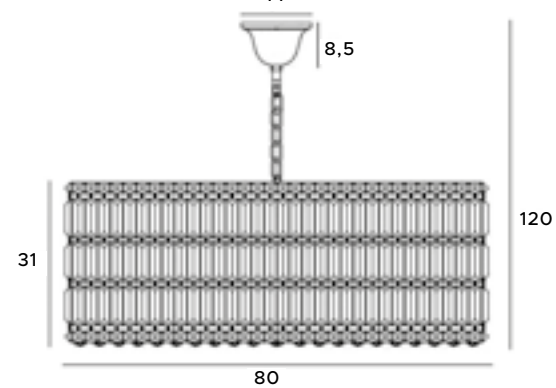

28x40W E14 230V

chrom	chrome
metal, szkło	metal, glass

14

8,5

P0266