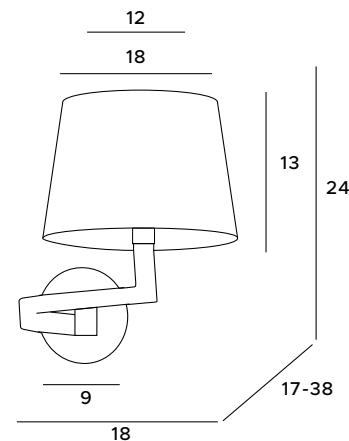

Swing

W0119
1x40W E14 230V

chrom	chrome
biały abażur metal, tkanina	white shade metal, fabric

Tokyo