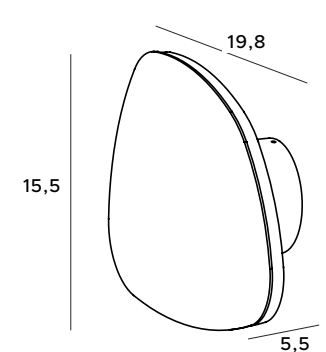

Puzzle

Lampy punktowe PUZZLE to świetna propozycja dla miłośników nowoczesnego designu. Wykonane zostały z połączenia aluminium oraz akrylu. Ich zaokrąglone kształty, klasyczna paleta barw oraz maksymalna funkcjonalność sprawiają, że znakomicie zdadzą one egzamin w wielu rozmaitych wnętrzach- na ścianie klatki schodowej, biblioteczki lub garderoby.

The Puzzle light points are an offer for the lovers of modern design. They are made of aluminium and acrylic. Their round shape, classic color palette and maximum functionality allow it to pass the test in pretty much any interior. Hang them on the walls of your stairway, wardrobe or library and see for yourself how well they illuminate the wall.

1x5W LED 230V
300lm CRI 90 3000K

białe	white
aluminium, akryl	aluminium, acrylic

LED
in. + traf.

1x10W LED 230V
600lm CRI 90 3000K

białe	white
aluminium, akryl	aluminium, acrylic

LED
in. + traf.

1x5W LED 230V
300lm CRI 90 3000K

czarne	black
aluminium, akryl	aluminium, acrylic

LED
in. + traf.

1x10W LED 230V
600lm CRI 90 3000K

czarne	black
aluminium, akryl	aluminium, acrylic

LED
in. + traf.