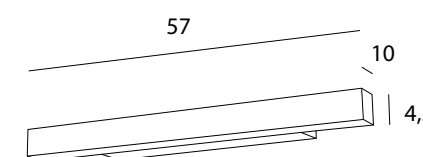

C0175   C0125
C0175D   C0125D
czarna | black   biała | white

W0264D   W0263D
czarna | black   biała | white

W0266D   W0265D
czarna | black   biała | white

1x18W LED 1300lm 4000K
metal, akryl   metal, acrylic

1x36W LED 2700lm 4000K
metal, akryl   metal, acrylic

1x18W LED 1300lm 4000K
metal, akryl   metal, acrylic

1x36W LED 2600lm 4000K
metal, akryl   metal, acrylic