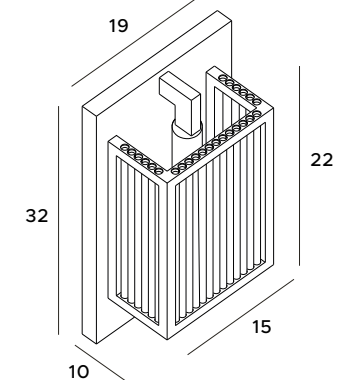

1x40W E14 230V

złote malowane, brąz	painting gold, bronze
metal, szkło	metal, glass