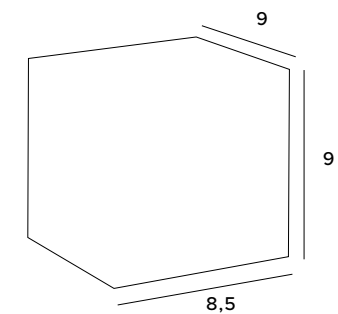

# Ice

C0028

1x40W G9 230V

chrom	chrome
metal, szkło	metal, glass