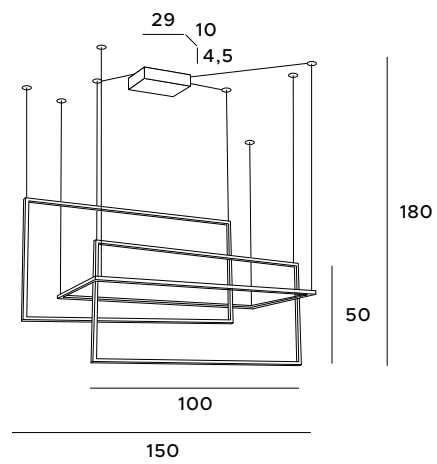

białe	white
metal, akryl	metal, acrylic

LED
in. + traf.

P0302
3x16W LED 3840lm 3000K