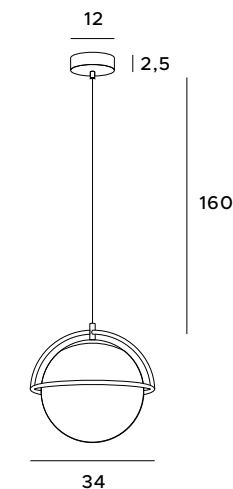

P0381

1x60W E27 230V

złote	gold
metal, szkło	metal,
mleczne	opal glass

P0380

1x60W E27 230V

chrom	chrome
metal, szkło	metal,
mleczne	opal glass