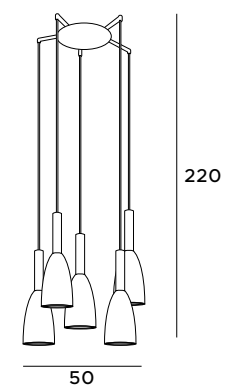

5x40W E27 230V

czarne	black
metal, drewno	metal, wood