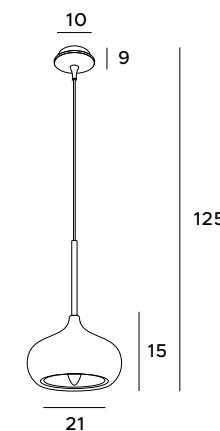

1x40W E14 230V

złoto	gold
metal	metal