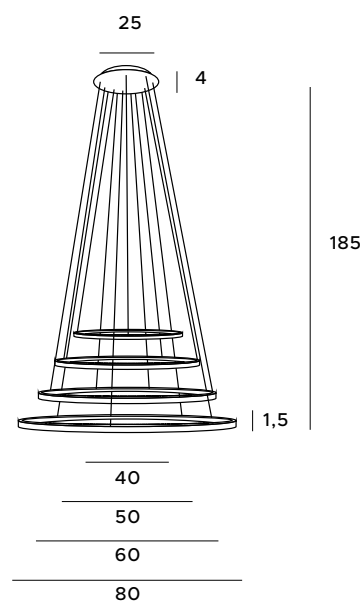

miedź	copper
stal nierdzewna, akryl	stainless steel, acrylic

P0374D
1x10W + 1x14W + 1x18W + 1x25W LED
230V 6700lm 3000K

chrom	chrome
stal nierdzewna, akryl	stainless steel, acrylic

P0375D
1x18W + 1x25W LED 4300lm
3000K