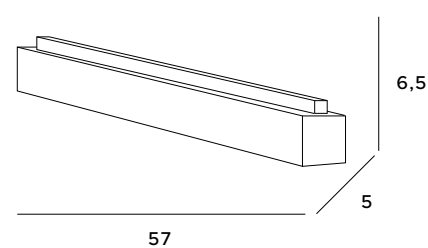

C0175   C0125
C0175D   C0125D
czarna | black   biała | white

W0264D   W0263D
czarna | black   biała | white

W0266D   W0265D
czarna | black   biała | white

1x18W LED 1300lm 4000K
metal, akryl   metal, acrylic

1x36W LED 2700lm 4000K
metal, akryl   metal, acrylic

1x18W LED 1300lm 4000K
metal, akryl   metal, acrylic

1x36W LED 2600lm 4000K
metal, akryl   metal, acrylic