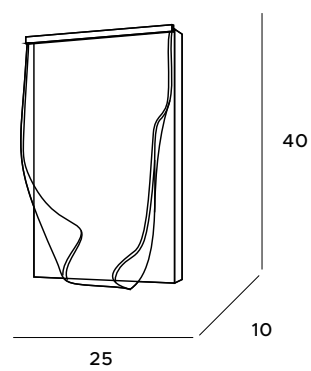

W0256

2,4W LED 216lm 3000K

chrom	chrome
stal nierdzewna, akryl	stainless steel, acrylic