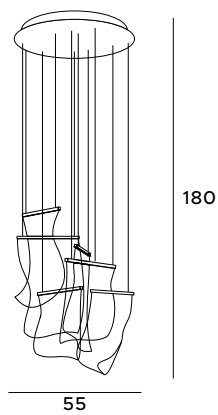

P0371D

15W LED 1350lm 3000K

chrom	chrome
stal nierdzewna, akryl	stainless steel, acrylic