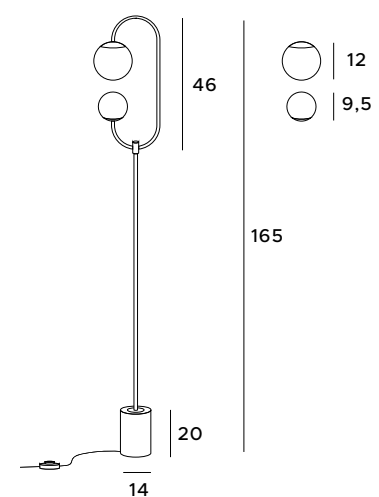

F0049

1x3W LED + 1x5W LED
480lm 3000K

złote	gold
aluminium, szkło, marmur	aluminium, glass, marble

LED
in. + traf.