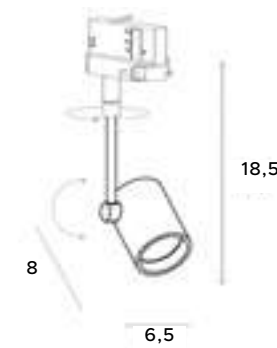

1x50W GU10 230V

białe	white
metal	metal

S0003

1x50W GU10 230V

czarne	black
metal	metal

S0011

2x50W GU10 230V

czarne	black
metal	metal