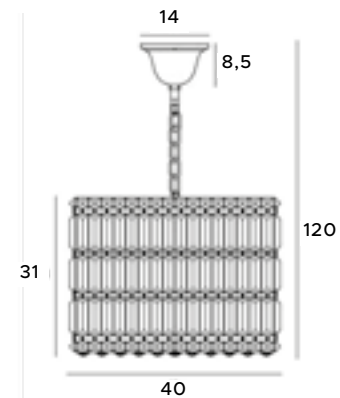

10x40W E14 230V

chrom	chrome
metal, szkło	metal, glass

14

8,5

C0129