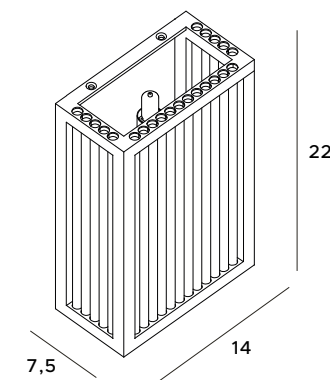

2x42W G9 230V

złote malowane	painting gold
metal, szkło	metal, glass

W0295