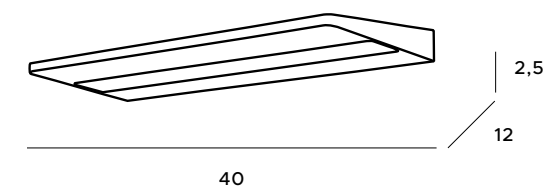

W0213

1x10W LED 800lm 3000K

białe	white
metal, akryl	metal, acrylic

LED
in. + traf.