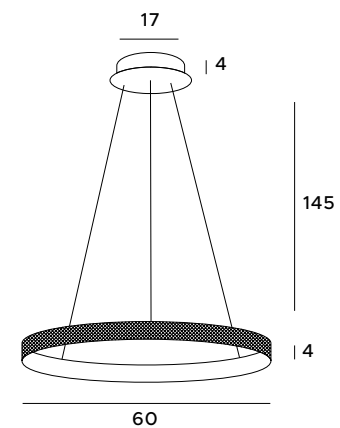

1x30W LED 1800lm 3000K

miedziane	brass
metal, szkło	metal, glass

LED
in. + traf.

P0382