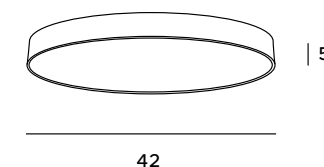

1x35W LED 2450lm 3000K

czarne	black
metal, akryl	metal, acrylic

LED
in. + traf.

P0452