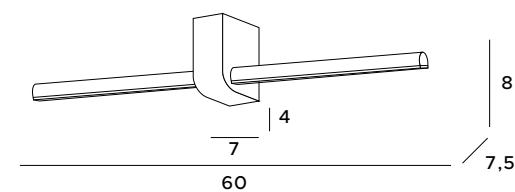

2x3W LED 712lm 3000K

białe	white
metal	metal

LED
in. + traf.

W0156