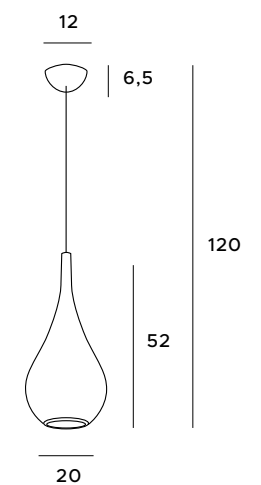

P0235

1x40W E27 230V

białe	white
metal	metal

P0230

1x40W E27 230V

chrom	chrome
metal	metal

P0233

1x40W E27 230V

czarne	black
metal	metal

P0308

1x40W E27 230V

złote	gold
metal	metal