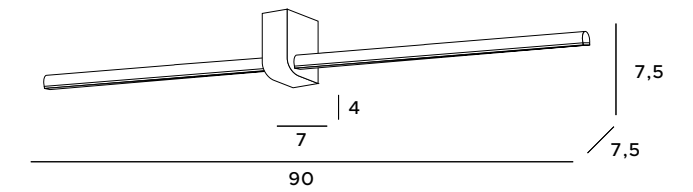

2x4W LED 950lm 3000K

białe	white
metal	metal

LED
in. + traf.