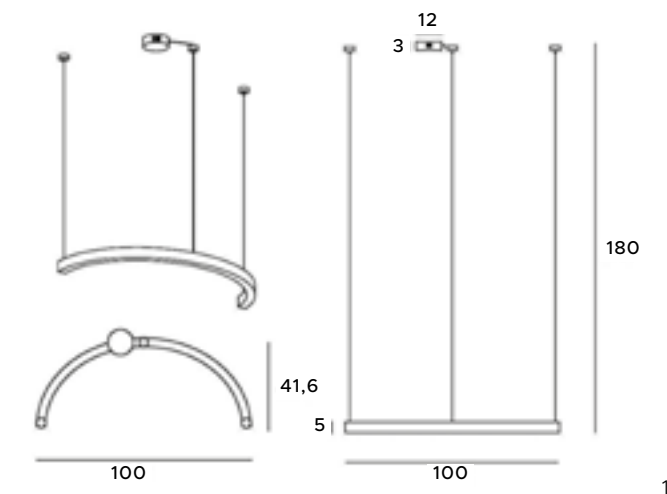

P0422D

1x33W LED 3300lm
CRI90 3000K

złote	gold
stal nierdzewna, akryl	stainless steel, acrylic