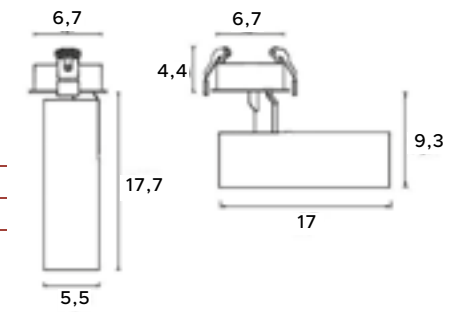

H0119		H0120	
1x15W LED 1327lm CRI90+ 3000K		1x15W LED 1327lm CRI90+ 3000K	
białe metal, szkło	white metal, glass	czarne metal, szkło	black metal, glass