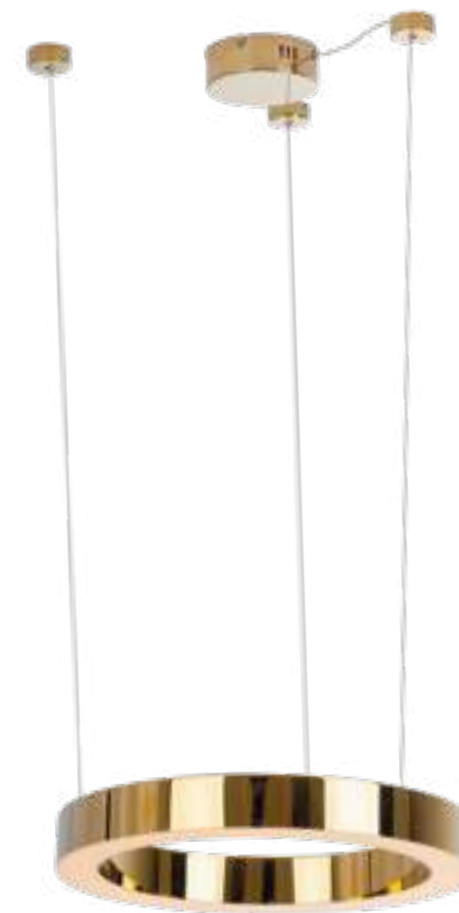

P0369D

1x43W LED 4300lm 3000K

złote	gold
stal nierdzewna, akryl	stainless steel, acrylic