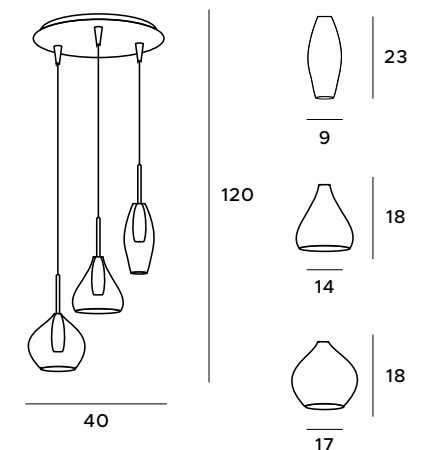

P0343

3x25W G9 230V

chrom	chrom
szkło bezbarwne metal, szkło	transparent glass metal, glass