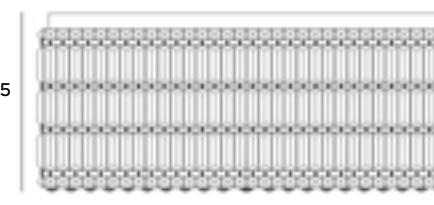

32x40W E14 230V

chrom	chrome
metal, szkło	metal, glass

35