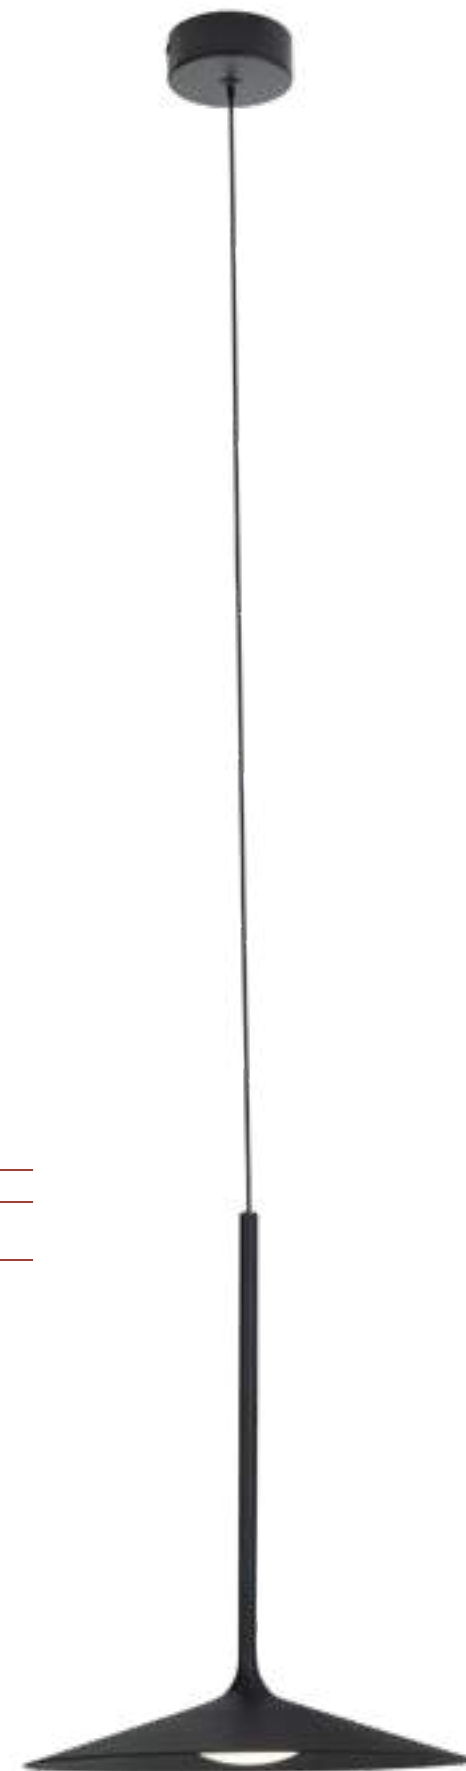

P0456

1x6W LED
540lm CRI 90+ 3000K

czarne	black
aluminium, akryl	aluminium, acrylic

LED
in. + traf.