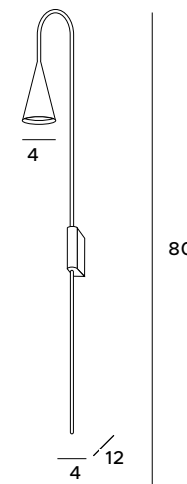

W0280

1x3,2W LED 300lm

czarne	black
metal, akryl	metal, acrylic

LED
in. + traf.