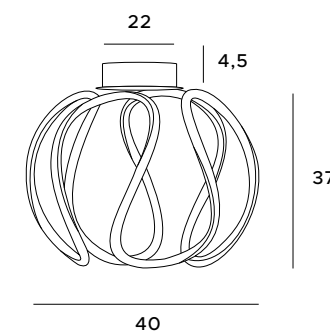

1x40W LED 2800LM 3000K

czarne	black
akryl	acrylic

LED
in. + traf.

P0333