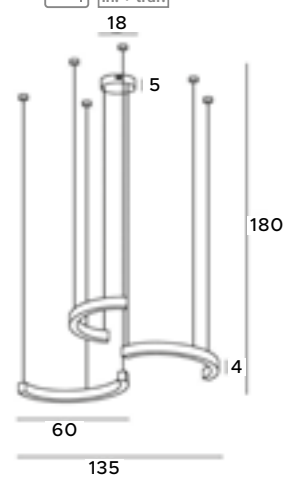

P0394D

1x40W LED 4000lm

złote	gold
metal, akryl	metal, acrylic