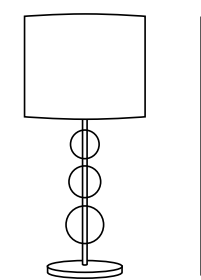

1x40W E27 230V

chrom, kremowe	chrome, off white
metal, tkanina, akryl	metal, fabric, acrylic

45

22