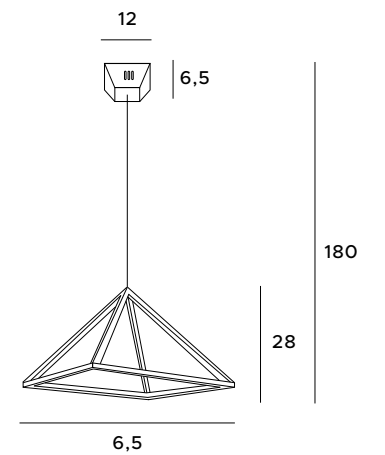

28W LED 2800lm 3000K

chrom	chrome
metal, akryl	metal, acrylic