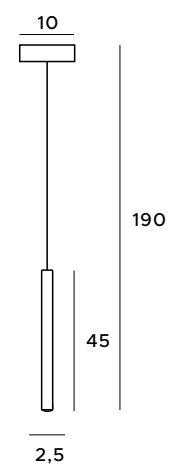

P0172 chrom | chrome   P0204 złote | gold   P0171 miedź | copper   P0203 czarna | black   P0202 biała | white

1x1W LED 60lm 3000K

stal nierdzewna, akryl | stainless steel, acrylic

LED
in. + traf.

LED 3000K / 4000K możliwość wymiany za dodatkową opłatą
LED 3000K / 4000K can be replaced for an additional fee