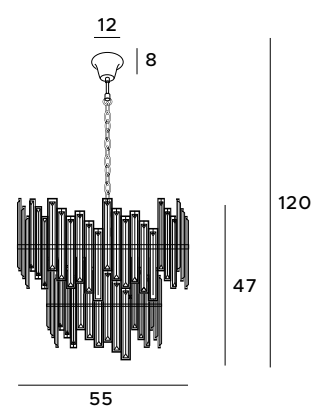

9x40W E14 230V

chrom	chrome
metal, szkło	metal, glass

W0247