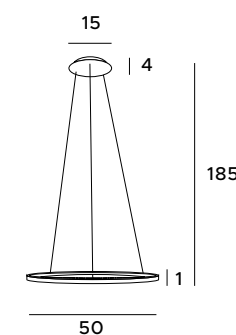

miedź	copper
stal nierdzewna, akryl	stainless steel, acrylic