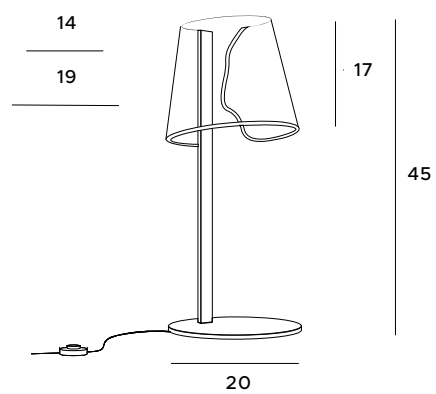

T0040

1x3W LED 180lm 3000K

złote	gold
metal, akryl	metal, acrylic

LED
in. + traf.