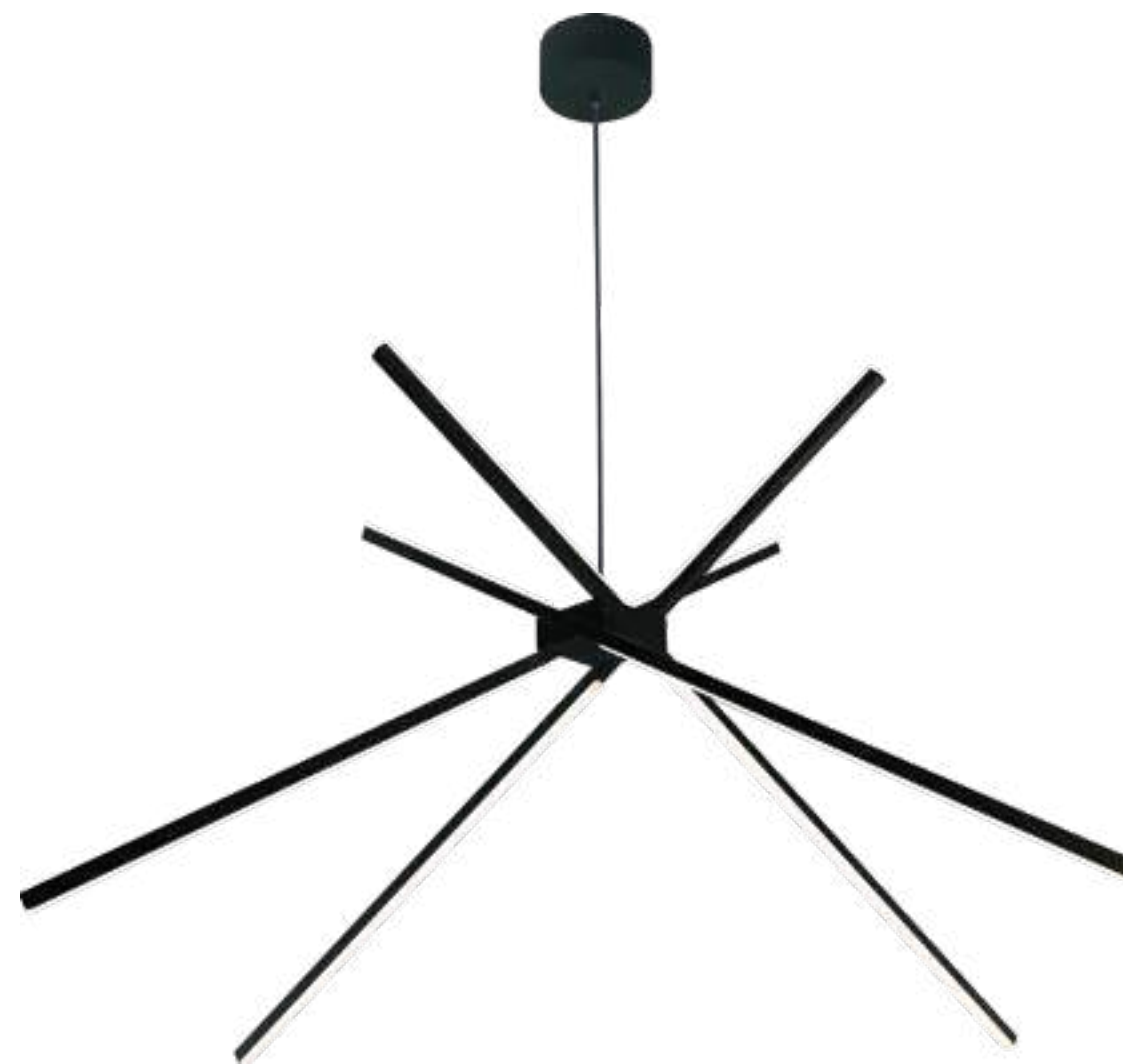

The Spider series of lamps is a treat for people who like non-standardized arrangement solutions. It is made of four metal profiles in white, gold or black, coming out of a small metal cube- reminding in its shape of spiders legs. Each profile has LED strips pointing down. The Spider luminaire can be supplemented with wall lamps.