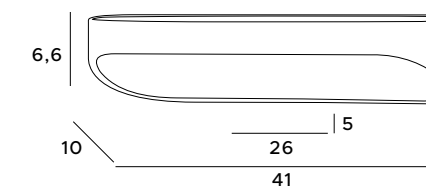

Zafira

Kinkiet Zafira zaprojektowano i wykonano z dbałością o najdrobniejsze detale. Metalowa obudowa o geometrycznym kształcie z umieszczonym we wnętrzu modułem LED to rozwiązanie, które świetnie doświetli każde wnętrze. Kinkiet biały lub czarny, dostępny jest w mniejszym i większym wydaniu.

Minimalistic Zafira sconce was designed and made with attention to every detail. Metal frame with a geometric shape has an LED module inside and will greatly enlighten any space. White or black sconces can be placed anywhere where an additional light source is needed. The fixtures are also available in two sizes.

6W LED 290lm
CRI80 3000K

biały mat	white mat
metal	metal

LED
in. + traf.

12W LED 480lm
CRI80 3000K

biały mat	white mat
metal	metal

LED
in. + traf.

W0278

6W LED 290lm
CRI80 3000K

czarny mat	black mat
metal	metal

LED
in. + traf.

W0279

12W LED 480lm
CRI80 3000K

czarny mat	black mat
metal	metal

LED
in. + traf.