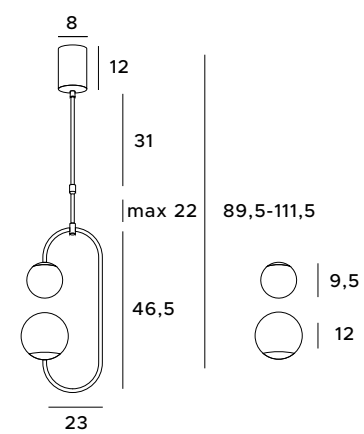

P0385

1x3W LED + 1x5W LED
480lm 3000K

złote	gold
aluminium, szkło	aluminium, glass

LED
in. + traf.