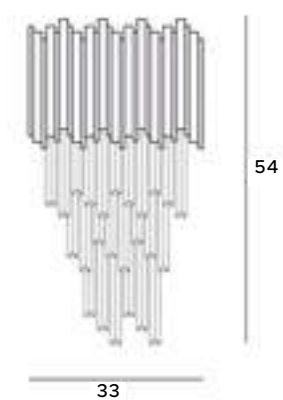

W0227

4x40W G9 230V

złote	gold
metal, szkło	metal, glass