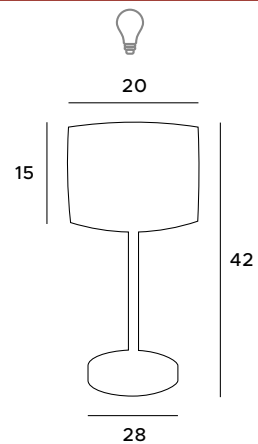

1x60W E27 230V

chrom, biały abażur	chrome, white shade
metal, tkanina	metal, fabric

W0049