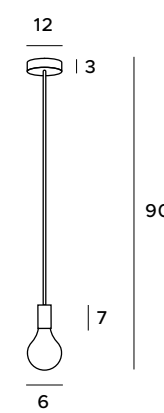

P0398

1x40W E27 230V

czarne, złote metal	black, gold metal