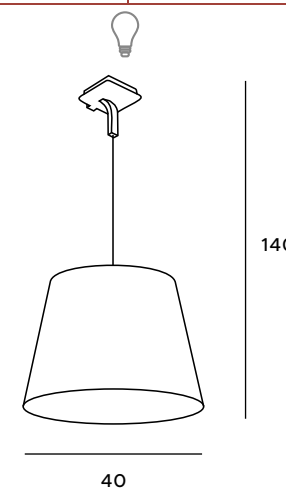

1x60W E27 230V

czarny abażur, chrom	black shade, chrome
metal, tkanina	metal, fabric

W0190