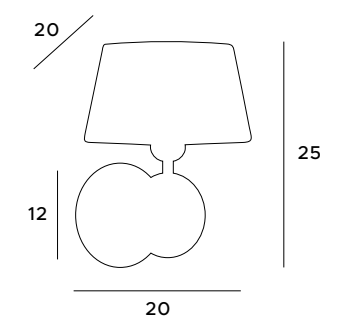

Napoleon

Seria lamp Napoleon będzie nie tylko źródłem światła, ale również wspaniałą ozdobą wnętrza. Lampa wisząca składa się z abażurów w kolorze czarno-złotym, pięknie filtrujących światło rozprawdane miękko po wnętrzu. Kinkiety do wyboru z czarnym lub białym abażurem, świetnie prezentują się jako dodatkowe oświetlenie w dużych wnętrzach.

The Napoleon series of lamps will not only be a source of light, but also a great interior decoration. The pendant lamp consists of black and gold lampshades, beautifully filtering the light distributed softly inside the interior. Wall lamps with a choice of black or white material shades look great as the main or additional lighting in large interiors.

PO127

5x40W E14 230V

chrom, czarny i złoty abajur	chrome, black and gold shade
metal	metal

W0121

1x40W G9 230V

chrom biały abażur	chrome white shade
metal, szkło	metal, glass

W0120

1x40W E14 230V

chrom, czarny i złoty abajur	chrome, black and gold shade
metal	metal