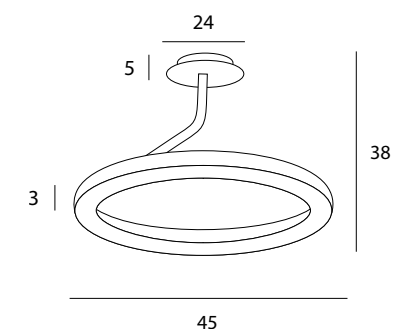

P0152

1x24W LED 1330lm 3000K

białe	white
metal, akryl	metal, acrylic

LED
in. + traf.