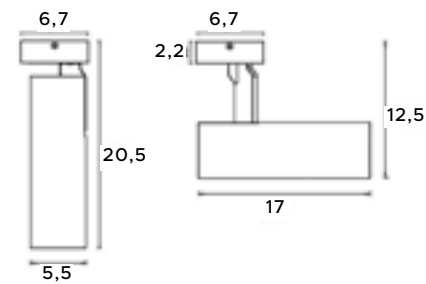

C0209		C0210	
1x15W LED 1327lm CRI90+ 3000K		1x15W LED 1327lm CRI90+ 3000K	
białe metal, szkło	white metal, glass	czarne metal, szkło	black metal, glass