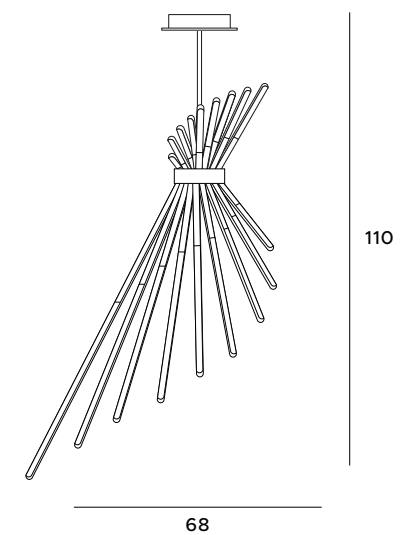

Tipi

Lampa Tipi wykonana z pęku zebranych w połowie świetlistych prętów, przyciąga spojrzenia – kreując niepowtarzalny nastrój. Oprawa wykonana z dbałością o najdrobniejsze detale, w całości oparta jest na energooszczędnej technologii LED. Cechuje ją funkcjonalność, ponieważ pozwala na dobranie odpowiedniego do potrzeb kierunku światła.

Tipi lamp- made of a bunch of luminous rods gathered in the middle, attracts eyes and creates a unique atmosphere. The luminaire is made with attention to the smallest details, entirely based on energy-saving LED technology. In addition, it is easy to install and functional, because it allows you to choose the direction of light appropriate to your needs.

P0353

88W LED 6160lm 3000K

czarne	black
metal	metal

LED
in. + traf.

110

68