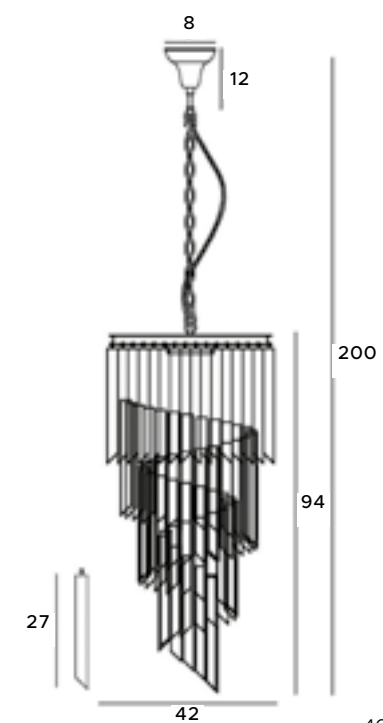

Gamma

Efektowna lampa Gamma to połączenie szklanych elementów zamieszczonych na spiralnej ramie. Przyciąga spojrzenia, zapewnia świetne oświetlenie dużych przestrzeni i jest pięknym elementem dekoracyjnym. Oprawa ta jest idealnym rozwiązaniem do wnętrz w stylu glamour, a także w stylu retro. Sprawdzi się jako element ozdobny w holu i w salonie, a także w eleganckiej restauracji czy hotelu.

The impressive Gamma lamp is a delightful combination of glass elements placed on a spiral frame. It catches the eye, provides great lighting for large spaces and serves as a beautiful decorative element. This luminaire is an ideal solution for glamour-style interiors, as well as modern and retro-style. It works well in the hall and the living room, as well as in an elegant restaurant or hotel.

P0292

7x40W E14 230V

chrom	chrome
metal, szkło	metal, glass