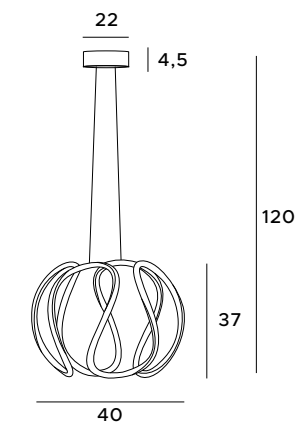

1x40W LED 2800LM 3000K

czarne	black
akryl	acrylic

LED
in. + traf.