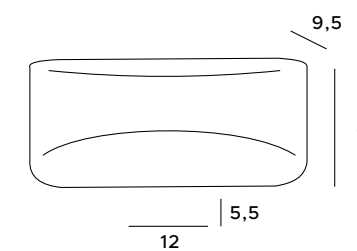

W0054

1x5W LED 488lm 3000K

czarne, złote	black, gold
aluminium	aluminium

LED
in. + traf.