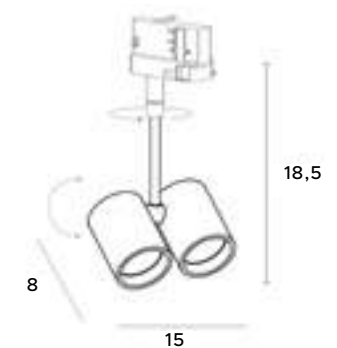

1x50W GU10 230V

białe	white
metal	metal

S0003

1x50W GU10 230V

czarne	black
metal	metal

S0011

2x50W GU10 230V

czarne	black
metal	metal