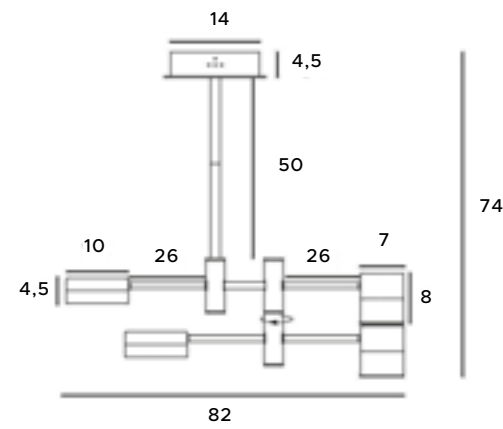

P0404

4x7W LED 1680lm

złote, czarne	gold, black
metal, akryl	metal, acrylic

LED
in. + traf.