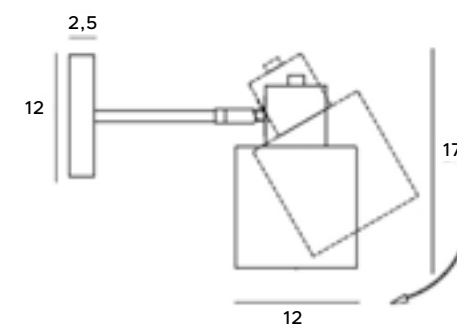

1x60W E27 230V

czarne metal	black metal

32

T0025