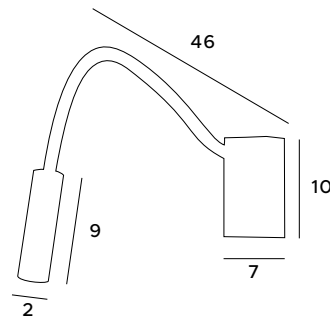

W0046
1x3W LED 190lm 3000K

czarny	black
metal, akryl, sylikon	metal, acrylic, silicone

LED in. + traf.

W0047
1x3W LED 190lm 3000K

biały	white
metal, akryl, sylikon	metal, acrylic, silicone

LED in. + traf.