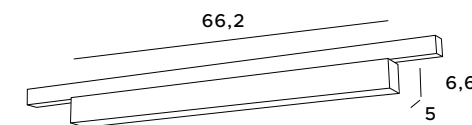

S0007	S0009
czarna | black	biała | white
1x18W LED 1700lm CRI80 4000K	
metal, akryl	metal, acrylic

S0008	S0010
czarna | black	biała | white
1x36W LED 3400lm CRI80 4000K	
metal, akryl	metal, acrylic