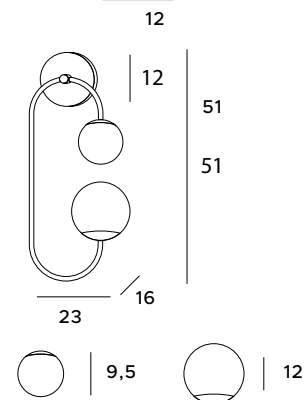

W0274

1x3W LED + 1x5W LED
480lm 3000K

złote	gold
aluminium, szkło	aluminium, glass

LED
in. + traf.