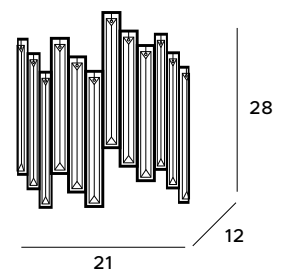

2x40W G9 230V

chrom	chrome
metal, szkło	metal, glass