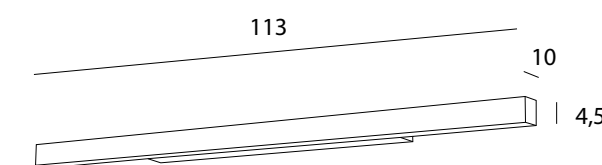

C0175   C0125
C0175D   C0125D
czarna | black   biała | white

W0264D   W0263D
czarna | black   biała | white

W0266D   W0265D
czarna | black   biała | white

1x18W LED 1300lm 4000K
metal, akryl   metal, acrylic

1x36W LED 2700lm 4000K
metal, akryl   metal, acrylic

1x18W LED 1300lm 4000K
metal, akryl   metal, acrylic

1x36W LED 2600lm 4000K
metal, akryl   metal, acrylic