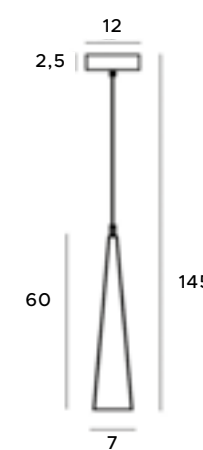

białe	white
metal	metal

czarne	black
metal	metal