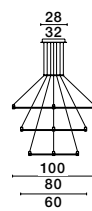

DION | 9028803

Magnetic Circular Structure
Satin Gold Aluminium IP20
Included Driver 350 Watt
AC220-240V Output 24V DC
D1: 100 D2: 80 D3: 60 H: 200 cm