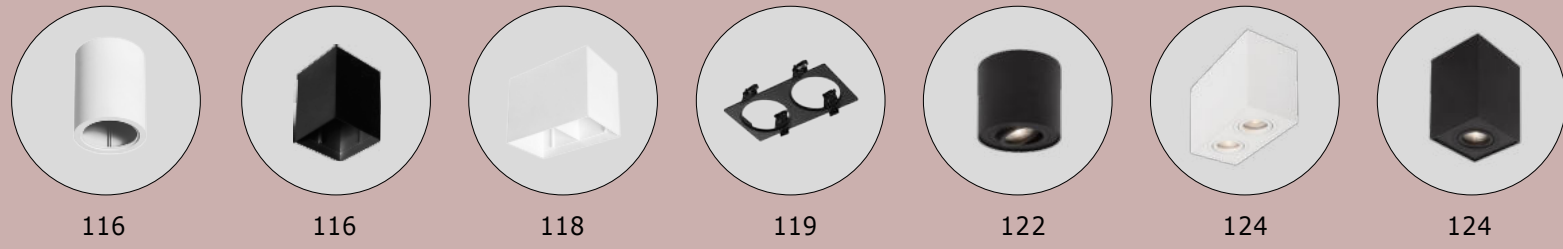

PREVIEW

PREVIEW