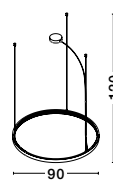

LOOP 01 | 8925201

Circular Magnetic Profile
Sandy Black Aluminium IP20
Driver 75 Watt AC 220-240 V
D: 90 H: 120 cm