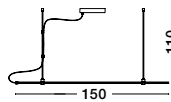

IF 110 IS NOT
COMPATIBLE
FOR YOU
WE HAVE ALSO
35cm & 70cm
TUBE

GRAMMI 01 | 9180563

Magnetic Tubular Structure
Sandy Black Aluminium IP20
Driver 60 Watt AC85-265V
L: 150 H: 110 cm

ZED | 9980751

Sandy Black Aluminium
Tube
D: 2 H: 70 cm

ZED | 9980752

Sandy Black Aluminium
Tube
D: 2 H: 35 cm

GRAMMI 02 | 9180564

Magnetic Tubular Structure
Sandy Black Aluminium IP20
Driver 100 Watt AC85-265V
L: 200 H: 110 cm