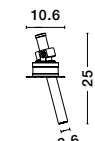

OVO | 9223111