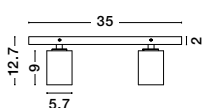

TOD | 9012292

Sandy Black Aluminium
LED GU10 1x10 Watt 230 Volt
IP20 Bulb Excluded
Adjustable
D: 6 H1: 11 H2: 29 cm