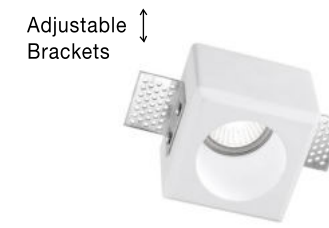

**COSIMO | 9879109**

White Gypsum  
Adjustable Brackets  
GU10 1x35 Watt 230 Volt  
IP20 Bulb Excluded  
L: 8 W: 8 H: 5.2 cm  
Cut Out: 8.5 x 8.5 cm

**COSIMO | 7100461**

White Gypsum  
Adjustable Brackets  
GU10 1x35 Watt 230 Volt  
IP20 Bulb Excluded  
L: 8 W: 8 H: 6 cm  
Cut Out: 8.5 x 8.5 cm