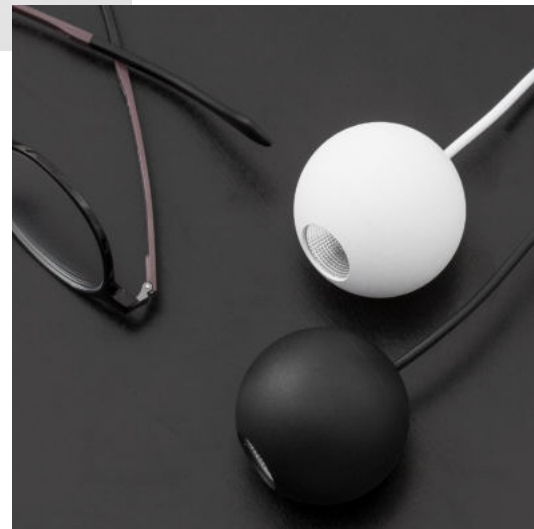

DECORATIVE

BLACK & WHITE