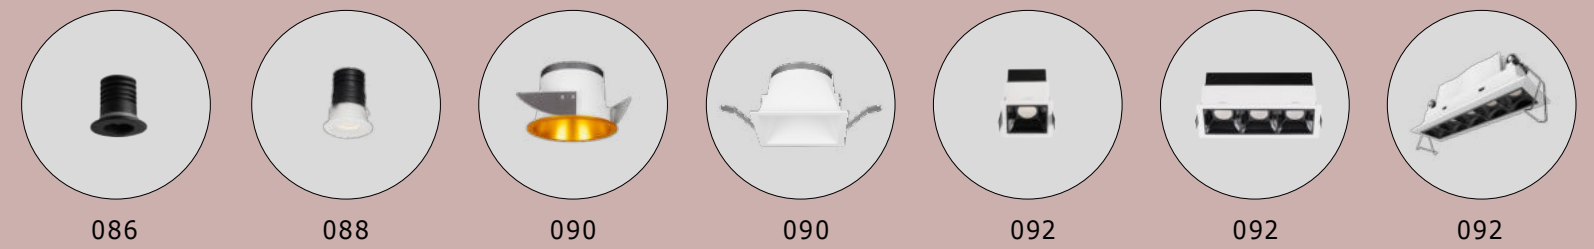

PREVIEW

PREVIEW