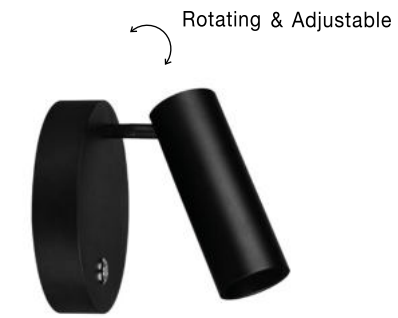

UMBERTO | 7410401

Sandy Black Aluminium
Adjustable
Switch On/Off
LED GU10 1x10 Watt 230 Volt
IP20 Bulb Excluded
D: 6 H: 15 cm