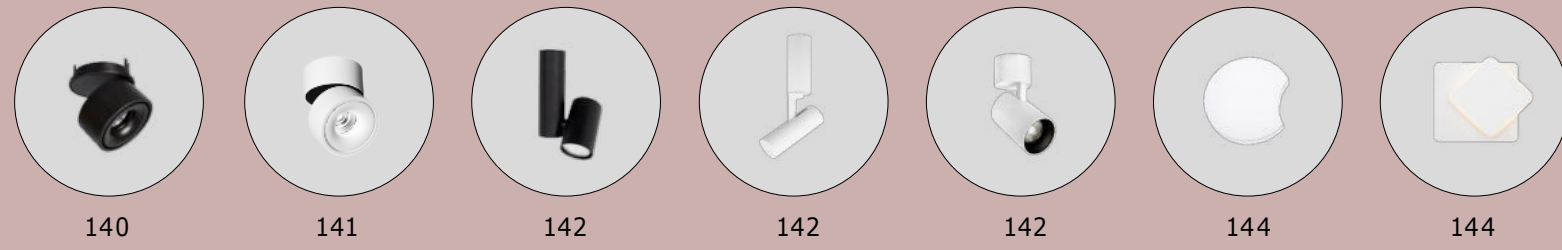

PREVIEW

PREVIEW