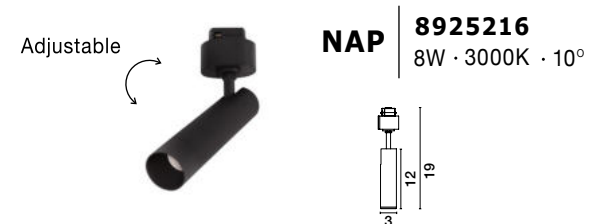

Photo	Code	Material	Watt	Volt	LED Chip	Dimension(cm)	Lumen	CRI	UGR	Beam Angle	Kelvin	Protection	Adj.	Driver Included	Dim.	Class
	9012675	Satin Gold Aluminium & Glass	5W	DC24V	Philips	D:12 H:80	220Lm	>90	<18	120°	3000K	IP20	X	X	X	III
	9012672	Sandy Black Aluminium & Glass	5W	DC24V	Philips	D:10 H:80	380Lm	>90	<18	360°	3000K	IP20	X	X	X	III
	9012671	Sandy Black Aluminium & Glass	5W	DC24V	Philips	D:10 H:15	380Lm	>90	<18	360°	3000K	IP20	X	X	X	III
	9012674	Sandy Black Aluminium & Glass	5W	DC24V	Philips	D:12 H:16.5	220Lm	>90	<18	120°	3000K	IP20	X	X	X	III