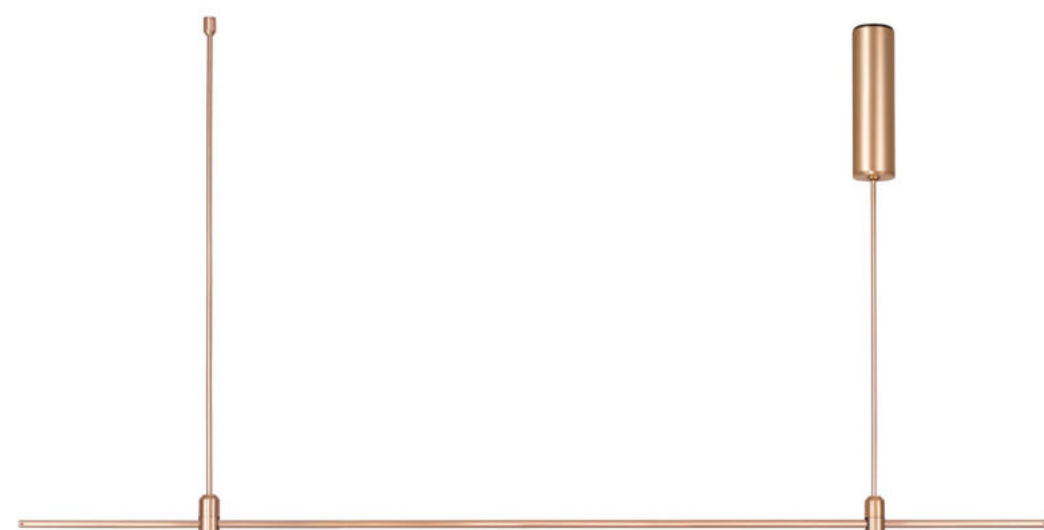

GRAMMI 04 | 9028750

Magnetic Tubular Structure
Satin Gold Aluminium IP20
Included Driver 60 Watt
AC220-240V Output 24V DC
L: 150 H: 75 cm