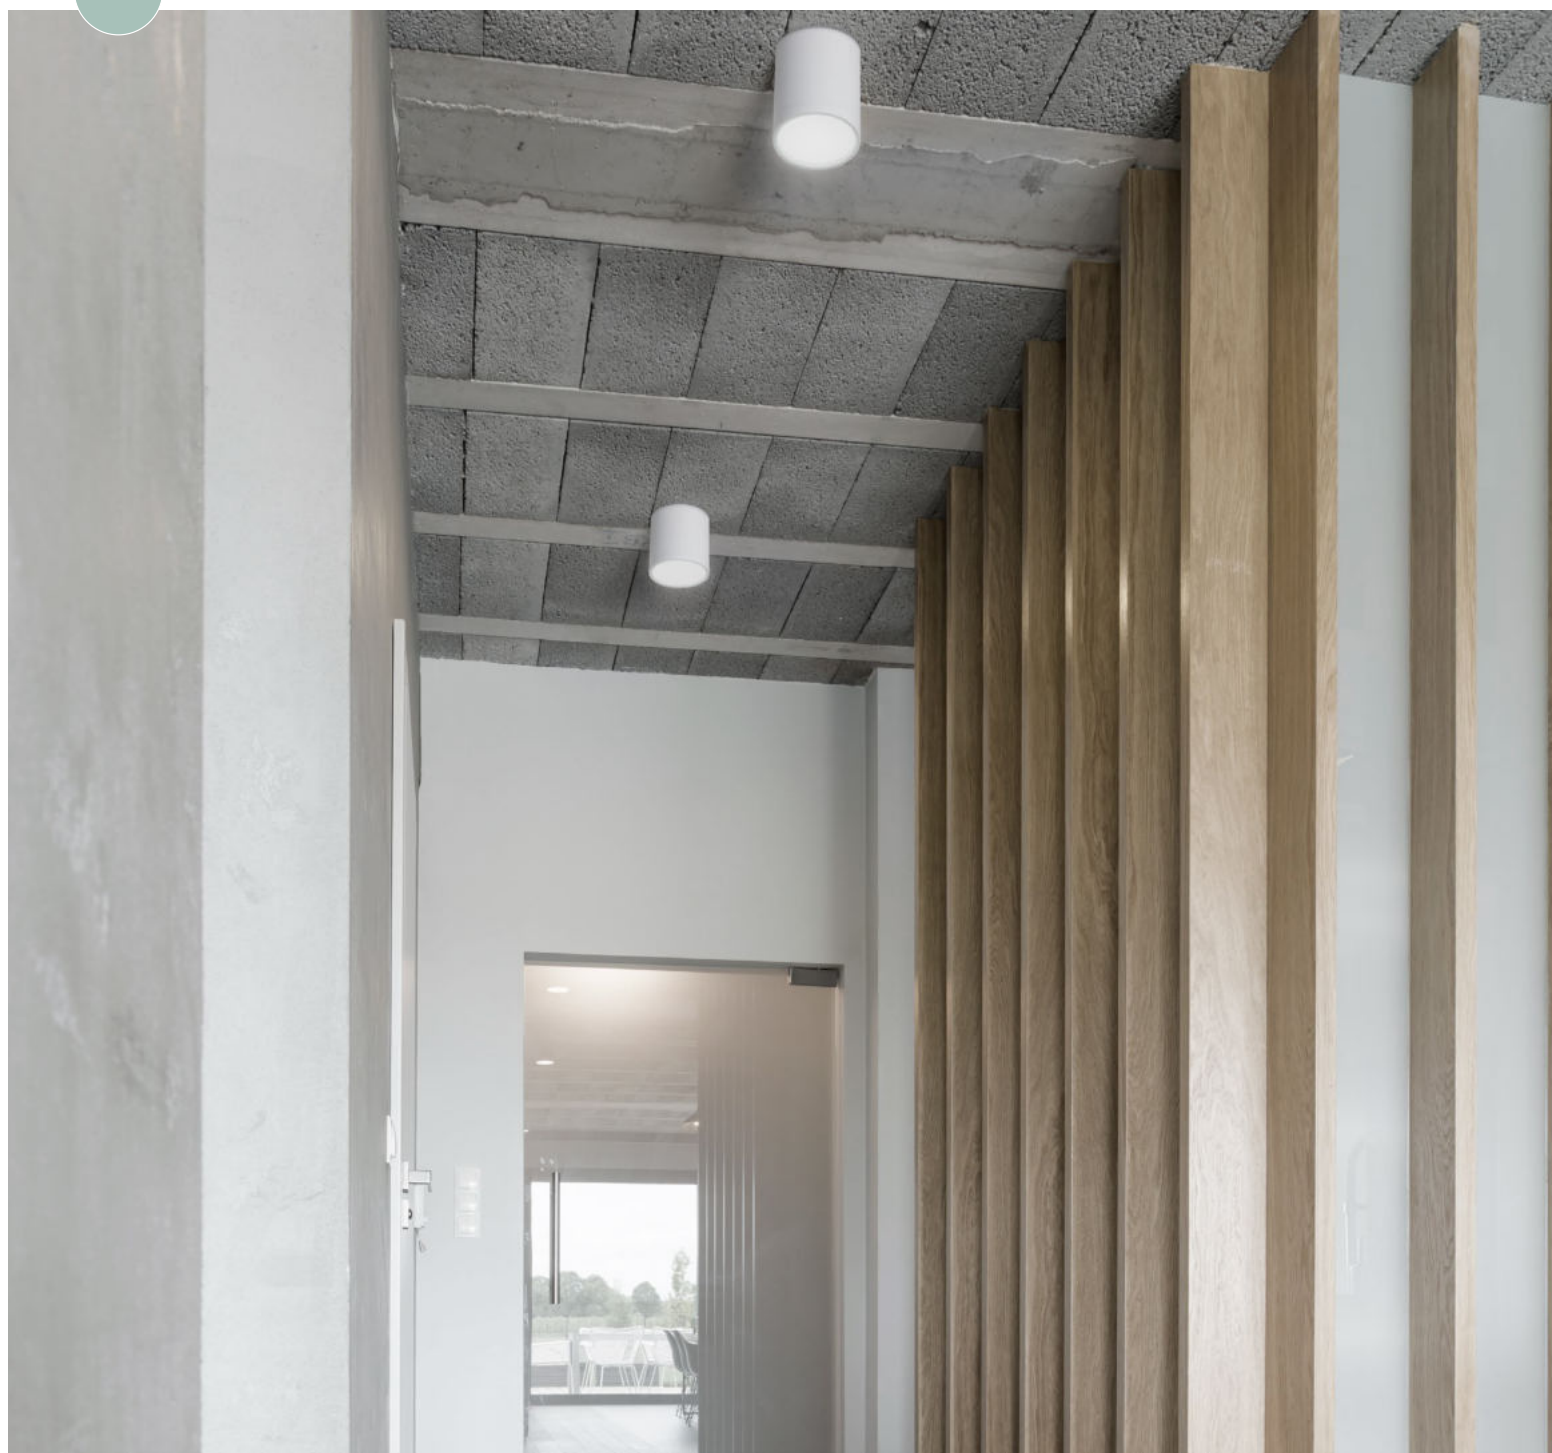

ESCA | 9387002

Sandy White Aluminium & Acrylic
LED GU10 1x10 Watt IP20
220-240 Volt Bulb Excluded
D: 6 H: 12.5 cm

ESCA | 9387001

Sandy Black Aluminium & Acrylic
LED GU10 1x10 Watt IP20
220-240 Volt Bulb Excluded
D: 6 H: 12.5 cm