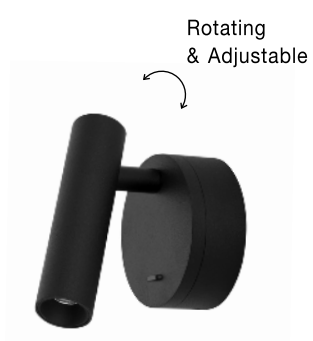

CLIP | 9030202

Sandy Black Aluminium
LED Philips 3 Watt
Adjustable Switch On/Off
190Lm 3000K IP20
D: 8 W: 3.4 H: 11 cm