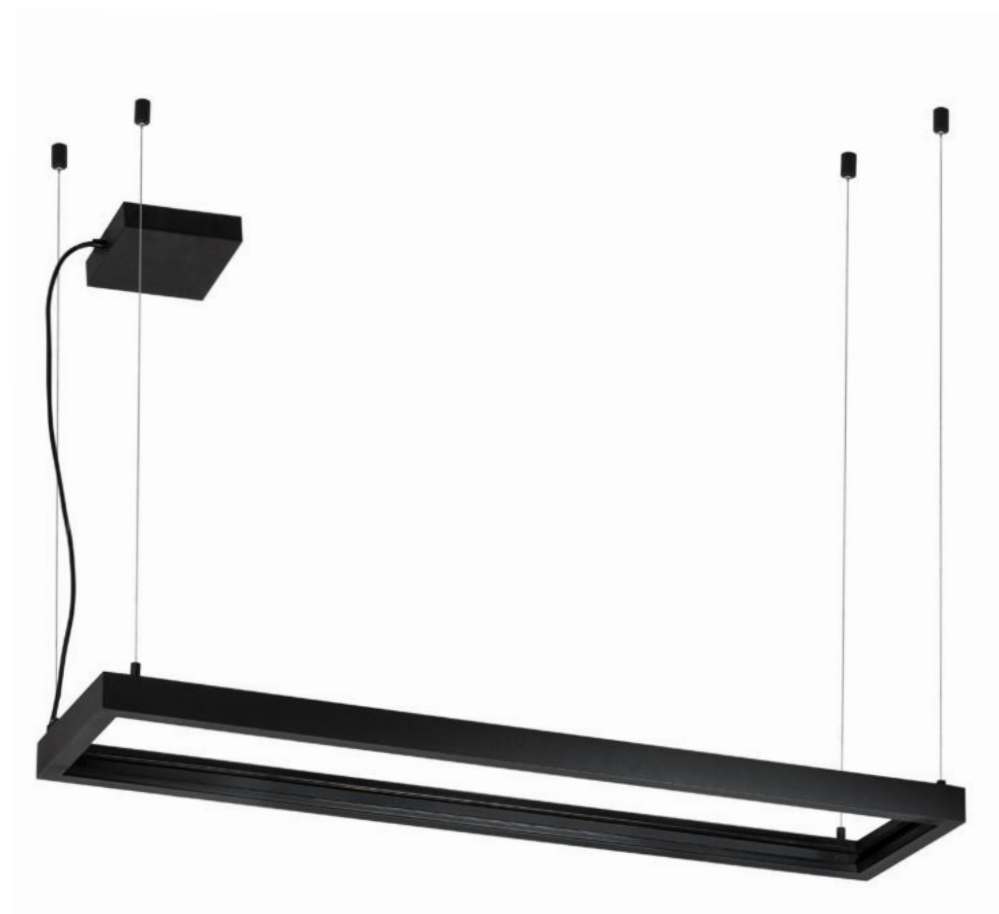

SIGN | 8925204
Rectangular Magnetic Profile
Sandy Black Aluminium IP20
Driver 100 Watt AC 220-240 V
L: 120 W: 30 H: 120 cm