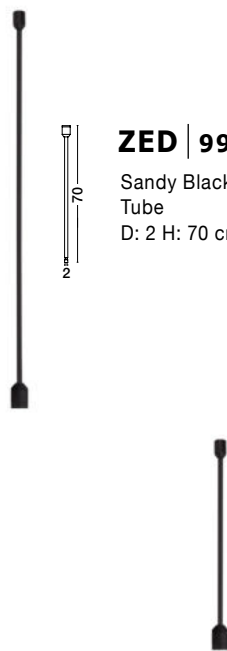

ZED | 9980751

Sandy Black Aluminium
Tube
D: 2 H: 70 cm