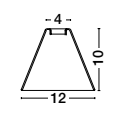

FLER | 9028805