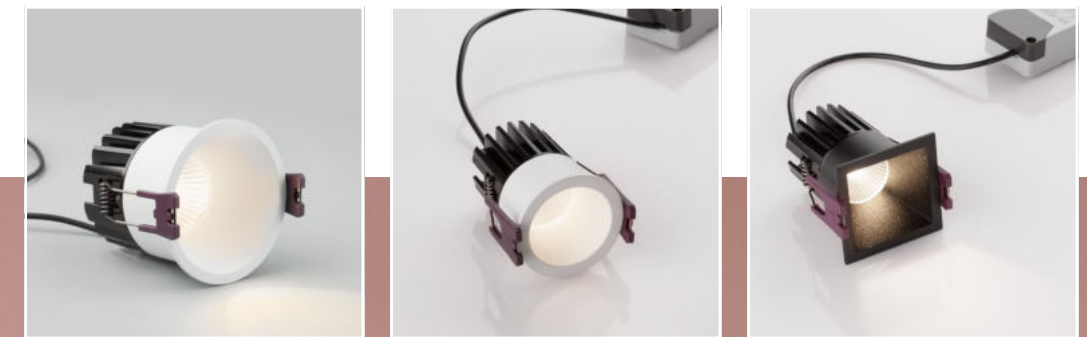

MINI TRIMLESS

DRIVER INCLUDED

Included Driver 7 Watt Philips
Input: 220-240V AC 50/60Hz
Output: 32-37 VDC
200mA Not Dimmable

Photo	Code	Material	Watt	Volt	Ma	Driver	Lumen	LED Chip	Dimension(cm)	Cut Out (cm)	CRI	UGR	Beam Angle	Kelvin	Protection	Adj.	Driver Included	Class
	9232111	White Aluminium	7W	37V	200	Philips	770Lm	Cree	D:5.6 H:7.5	5	>90	<12	24°	3000K	IP32	X	✓	III
	9232113	White Aluminium	7W	37V	200	Philips	770Lm	Cree	L:5.6 W:5.6H:7.5	5x5	>90	<11	24°	3000K	IP32	X	✓	III
	9232112	Black Aluminium	7W	37V	200	Philips	770Lm	Cree	D:5.6 H:7.5	5	>90	<12	24°	3000K	IP32	X	✓	III
	9232114	Black Aluminium	7W	37V	200	Philips	770Lm	Cree	L:5.6 W:5.6H:7.5	5x5	>90	<11	24°	3000K	IP32	X	✓	III

DRIVER | 9020172

Driver 6 Watt Eaglerise
Input: 220-240V AC 50/60Hz
Output: 6-12 VDC
500mA Not Dimmable

Photo	Code	Material	Watt	Volt	Ma	LED Chip	Dimension(cm)	Lumen	CRI	UGR	Cut Out (cm)	Beam Angle	Kelvin	Protection	Adj.	Driver Included	Class
	9052014	White Aluminium	5W	10V	500	Luminus	D:4 H:6.4	350Lm	>90	<23	3.5	40°	3000K	IP20	X	X	III
	9052015	White Aluminium	5W	10V	500	Trimless Luminus	D:3.4 H:6.1	350Lm	>90	<17	4.5	40°	3000K	IP20	X	X	III

DON'T FORGET TO CONNECT THEM WITH DRIVER | code: 9020172