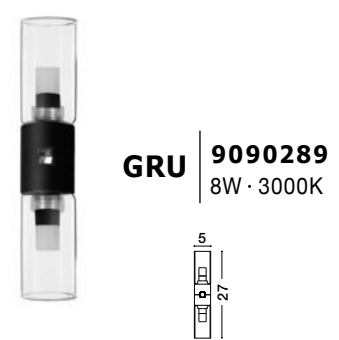

GRU 9090289
8W · 3000K