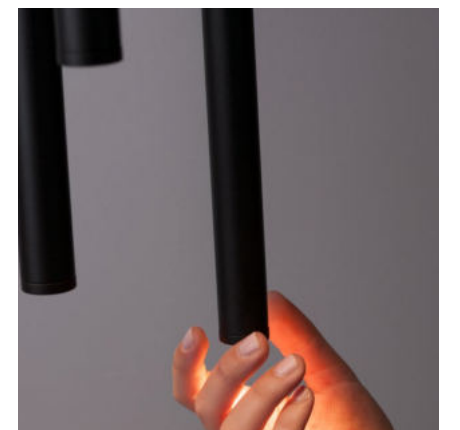

DECORATIVE

BLACK & WHITE