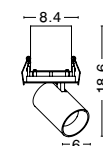

PIN | 9232130 · 12W