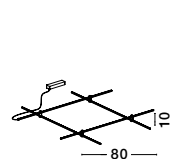

PUZZLE | 9180565

Magnetic Cube Structure
Sandy Black Aluminium IP20
Driver 60 Watt AC85-265V
L: 80 W: 80 H: 10 cm