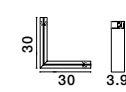

Q-CONNECTOR | 8252011

Corner Connector for
Surface Magnetic Profile
Sandy Black Aluminium
L: 30 W: 30 H: 7.5 cm