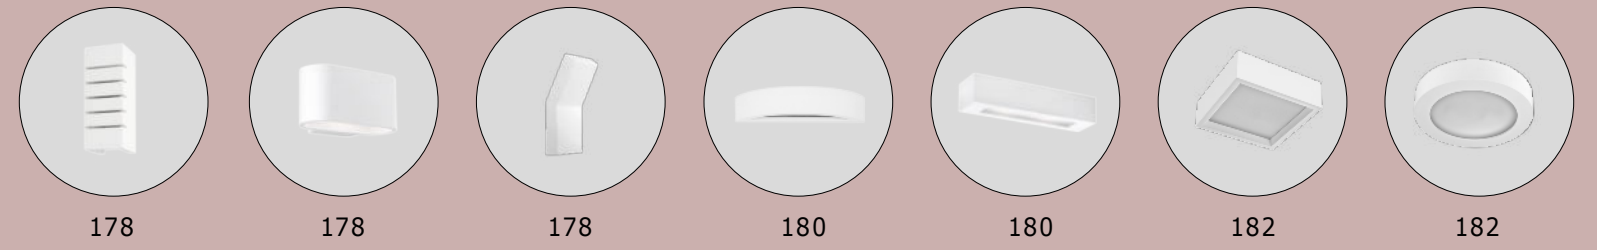

PREVIEW

PREVIEW