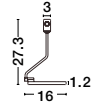

NOX | **9190615**
15W · 3000K