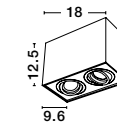

RENDE | 820603

Sandy Black Aluminium
LED GU10 2x10 Watt IP20
220-240 Volt Bulb Excluded
Rotating
L: 18 W: 9.6 H: 12.5 cm