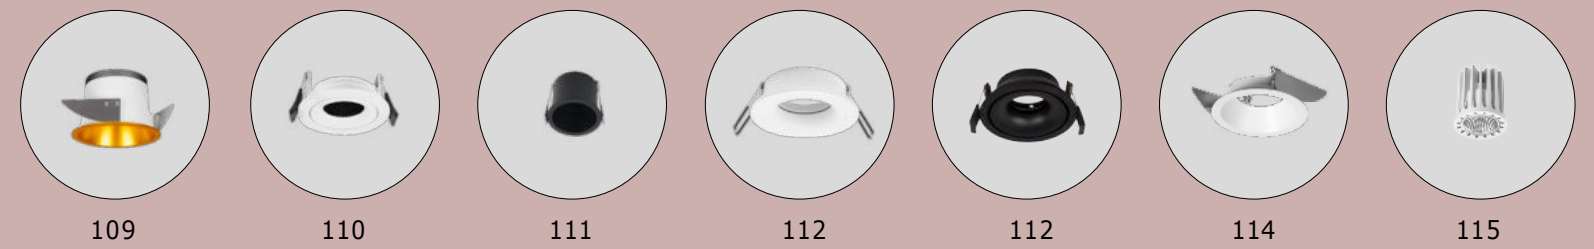

PREVIEW

PREVIEW