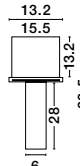

GIACOMO | 51855401

Gypsum & White Metal
Downlight Adjustable
GU10 1x35 Watt 230 Volt
IP 20 Bulb Excluded
D: 6 L: 15.5 H: 23 cm
Cut Out: 15.8 x 15.8 cm