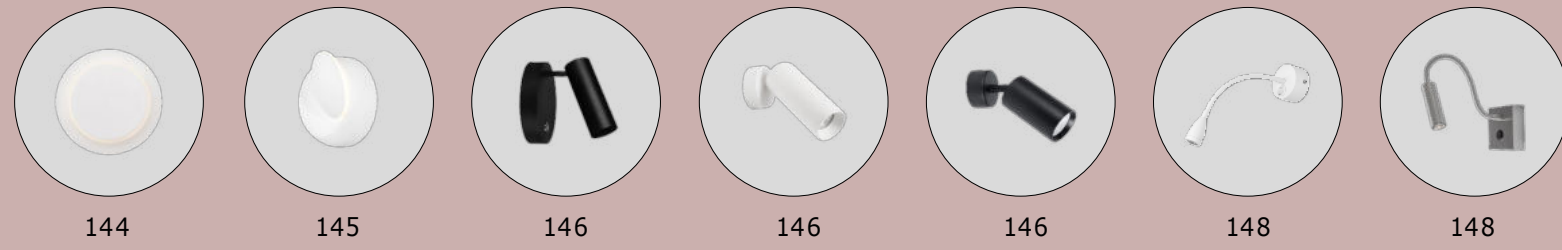

PREVIEW

PREVIEW