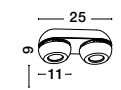

Sandy White Metal
LED 2x5 Watt 230 Volt
800Lm 3000K IP20
L: 25 W: 11 H: 9 cm

GON - 9105102