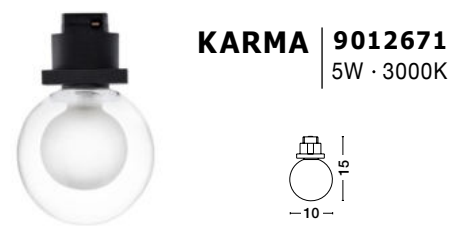

**INSTALLATION & REMOVAL OF PRODUCTS**

All Fittings Can Be Magnetically Installed Ensuring Tool-Free Mounting And Repositioning

Photo	Code	Material	Watt	Volt	LED Chip	Dimension(cm)	Lumen	CRI	UGR	Beam Angle	Kelvin	Protection	Adj.	Driver Included	Dim.	Class
	8252010	Sandy Black Aluminium	10W	DC24V	Cree	D:3 H1:20 H2:150	800Lm	>90	<14	45°	4000K	IP20	X	X	X	III
	8252030	Sandy Black Aluminium	10W	DC24V	Cree	D:3 H1:20 H2:150	720Lm	>90	<14	45°	3000K	IP20	X	X	X	III
	9025201	Sandy Black Aluminium	15W	DC24V	Cree	D:3 H1:22 H2:150	730Lm	>90	<18	120°	3000K	IP20	X	X	X	III
	9012676	Satin Gold Aluminium	10W	DC24V	Cree	D:3 H1:20 H2:150	720Lm	>90	<14	45°	3000K	IP20	X	X	X	III
	9012662	Satin Gold Aluminium	15W	DC24V	Cree	D:3 H1:22 H2:150	730Lm	>90	<18	120°	3000K	IP20	X	X	X	III
	8252031	Sandy Black Aluminium	10W	DC24V	Cree	D:3 H1:11 H2:42	720Lm	>90	<14	30°	3000K	IP20	✓	X	X	III
	8252032	Sandy Black Aluminium	10W	DC24V	Cree	D:3 H1:11 H2:62	720Lm	>90	<14	30°	3000K	IP20	✓	X	X	III