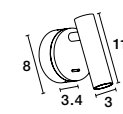

CLIP | 9030203

Satin Brass Aluminium
LED Philips 3 Watt
Adjustable Switch On/Off
190Lm 3000K IP20
D: 8 W: 3.4 H: 11 cm