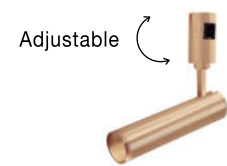

CRI
90

Photo	Code	Material	Watt	Volt	LED Chip	Dimension (cm)	Lumen	CRI	UGR	Beam Angle	Kelvin	Protection	Adj.	Driver Included	Dim.	Class
	9090292	Satin Gold Aluminium	10W	DC24V	Osram	L:25 W:2.6 H:4.4	430Lm	>90	<18	120°	3000K	IP20	X	X	X	III
	9090293	Sandy Black Aluminium	10W	DC24V	Osram	L:25 W:2.6 H:4.4	430Lm	>90	<18	120°	3000K	IP20	X	X	X	III
	9090281	Satin Gold Aluminium	5W	DC24V	Philips	D:3 H:14.9	300Lm	>90	<18	120°	3000K	IP20	X	X	X	III
	9180561	Sandy Black Aluminium	5W	DC24V	Philips	D:3 H:14.9	300Lm	>90	<18	120°	3000K	IP20	X	X	X	III
	9180562	Sandy Black Aluminium	5W	DC24V	Cree	D:3.2 H:13.5	330Lm	>90	<14	35°	3000K	IP20	✓	X	X	III
	9090282	Satin Gold Aluminium	5W	DC24V	Cree	D:3.2 H:13.5	330Lm	>90	<14	35°	3000K	IP20	✓	X	X	III
	9090285	Sandy Black Aluminium	5W	DC24V	Osram	D:6 H:10.6	300Lm	>90	<18	120°	3000K	IP20	X	X	X	III
	9090286	Satin Gold Aluminium	5W	DC24V	Osram	D:6 H:10.6	300Lm	>90	<18	120°	3000K	IP20	X	X	X	III