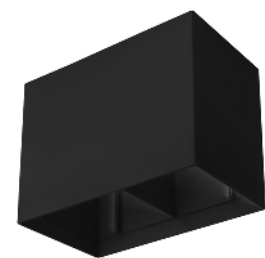

CID | 6206
Sandy White Aluminium
Frame for Recess
L: 19.5 W: 10 cm
Cut Out: 9.3 x 18.3 cm

CID | 6207
Sandy Black Aluminium
Frame for Recess
L: 19.5 W: 10 cm
Cut Out: 9.3 x 18.3 cm

MAKE IT IDEAL FOR YOU

LAMP OR COB?

OR

LED COB

MAKE IT IDEAL FOR YOU

LAMP OR COB?

OR

LED COB

CID | 62017
Sandy Black Aluminium
L: 20 W: 10.5 H: 15 cm

CID | 62016
Sandy White Aluminium
L: 20 W: 10.5 H: 15 cm

CID | 6205
Sandy Black Aluminium
Frame
L: 19.5 W: 10 cm

CID | 6204
Sandy White Aluminium
Frame
L: 19.5 W: 10 cm