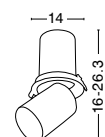

JUNO | 7770445 · 30W

DRIVER INCLUDED
Driver 30 Watt Philips
Input: 220-240V AC 50/60Hz
Output: 30-42 VDC
0.7A Not Dimmable