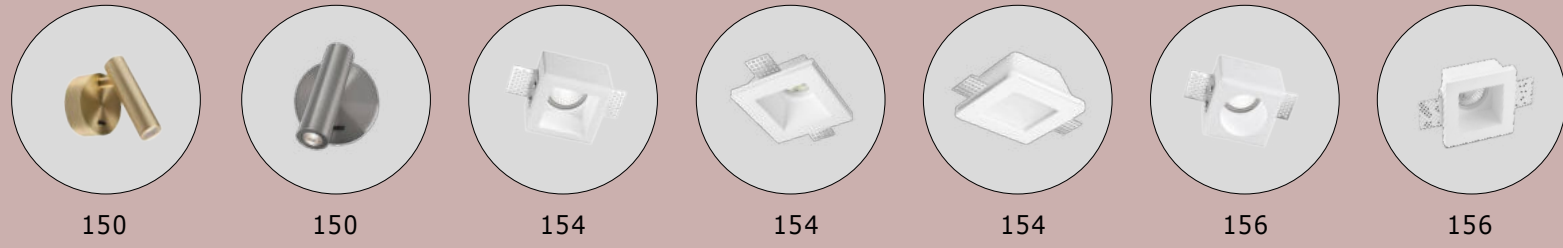

PREVIEW

PREVIEW