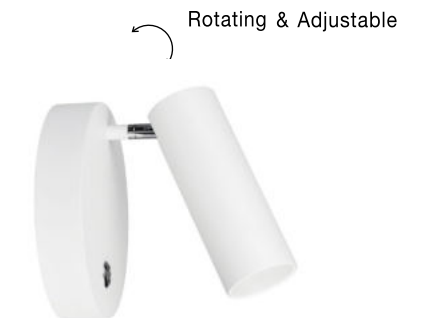

Rotating & Adjustable

**MINIAIR | 9720102**

Sandy Black Aluminium  
LED COB 1x10 Watt Cree  
900Lm 3000K IP20  
CRI 90 Adjustable  
Eaglerise Driver  
D: 6.3 H: 17 cm

**UMBERTO | 7410401**

Sandy Black Aluminium  
Adjustable  
Switch On/Off  
LED GU10 1x10 Watt 230 Volt  
IP20 Bulb Excluded  
D: 6 H: 15 cm