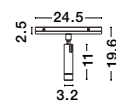

DALI

ANTI
GLARE
NETWORK

Photo	Code	Material	Watt	Volt	LED Chip	Dimension(cm)	Lumen	CRI	UGR	Beam Angle	Kelvin	Protection	Adj.	Driver Included	Dim.	Class
	9136129	Sandy Black Aluminium	15W	DC48V	Philips	L: 11 H: 24.5	1200Lm	>90	<14	30°	3000K	IP20	√	X	√	III
	1025201	Sandy Black Aluminium	2x5W	DC48V	Philips	L:24.5 W:3.2 H:15	662Lm	>90	<14	45°	3000K	IP20	√	X	√	III
	9136126	Sandy Black Aluminium	10W	DC48V	Cree	D: 3.2 H: 24.5	800Lm	>90	<14	35°	3000K	IP20	√	X	√	III
	9136127	Sandy Black Aluminium	13W	DC48V	Philips	L: 50 H: 3	1040Lm	>90	<14	30°	3000K	IP20	X	X	√	III
	9136128	Sandy Black Aluminium	13W	DC48V	Osram	L: 50 H: 3	1040Lm	>90	<14	120°	3000K	IP20	X	X	√	III