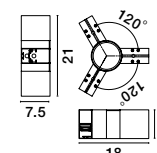

TREE 02 | 8252036