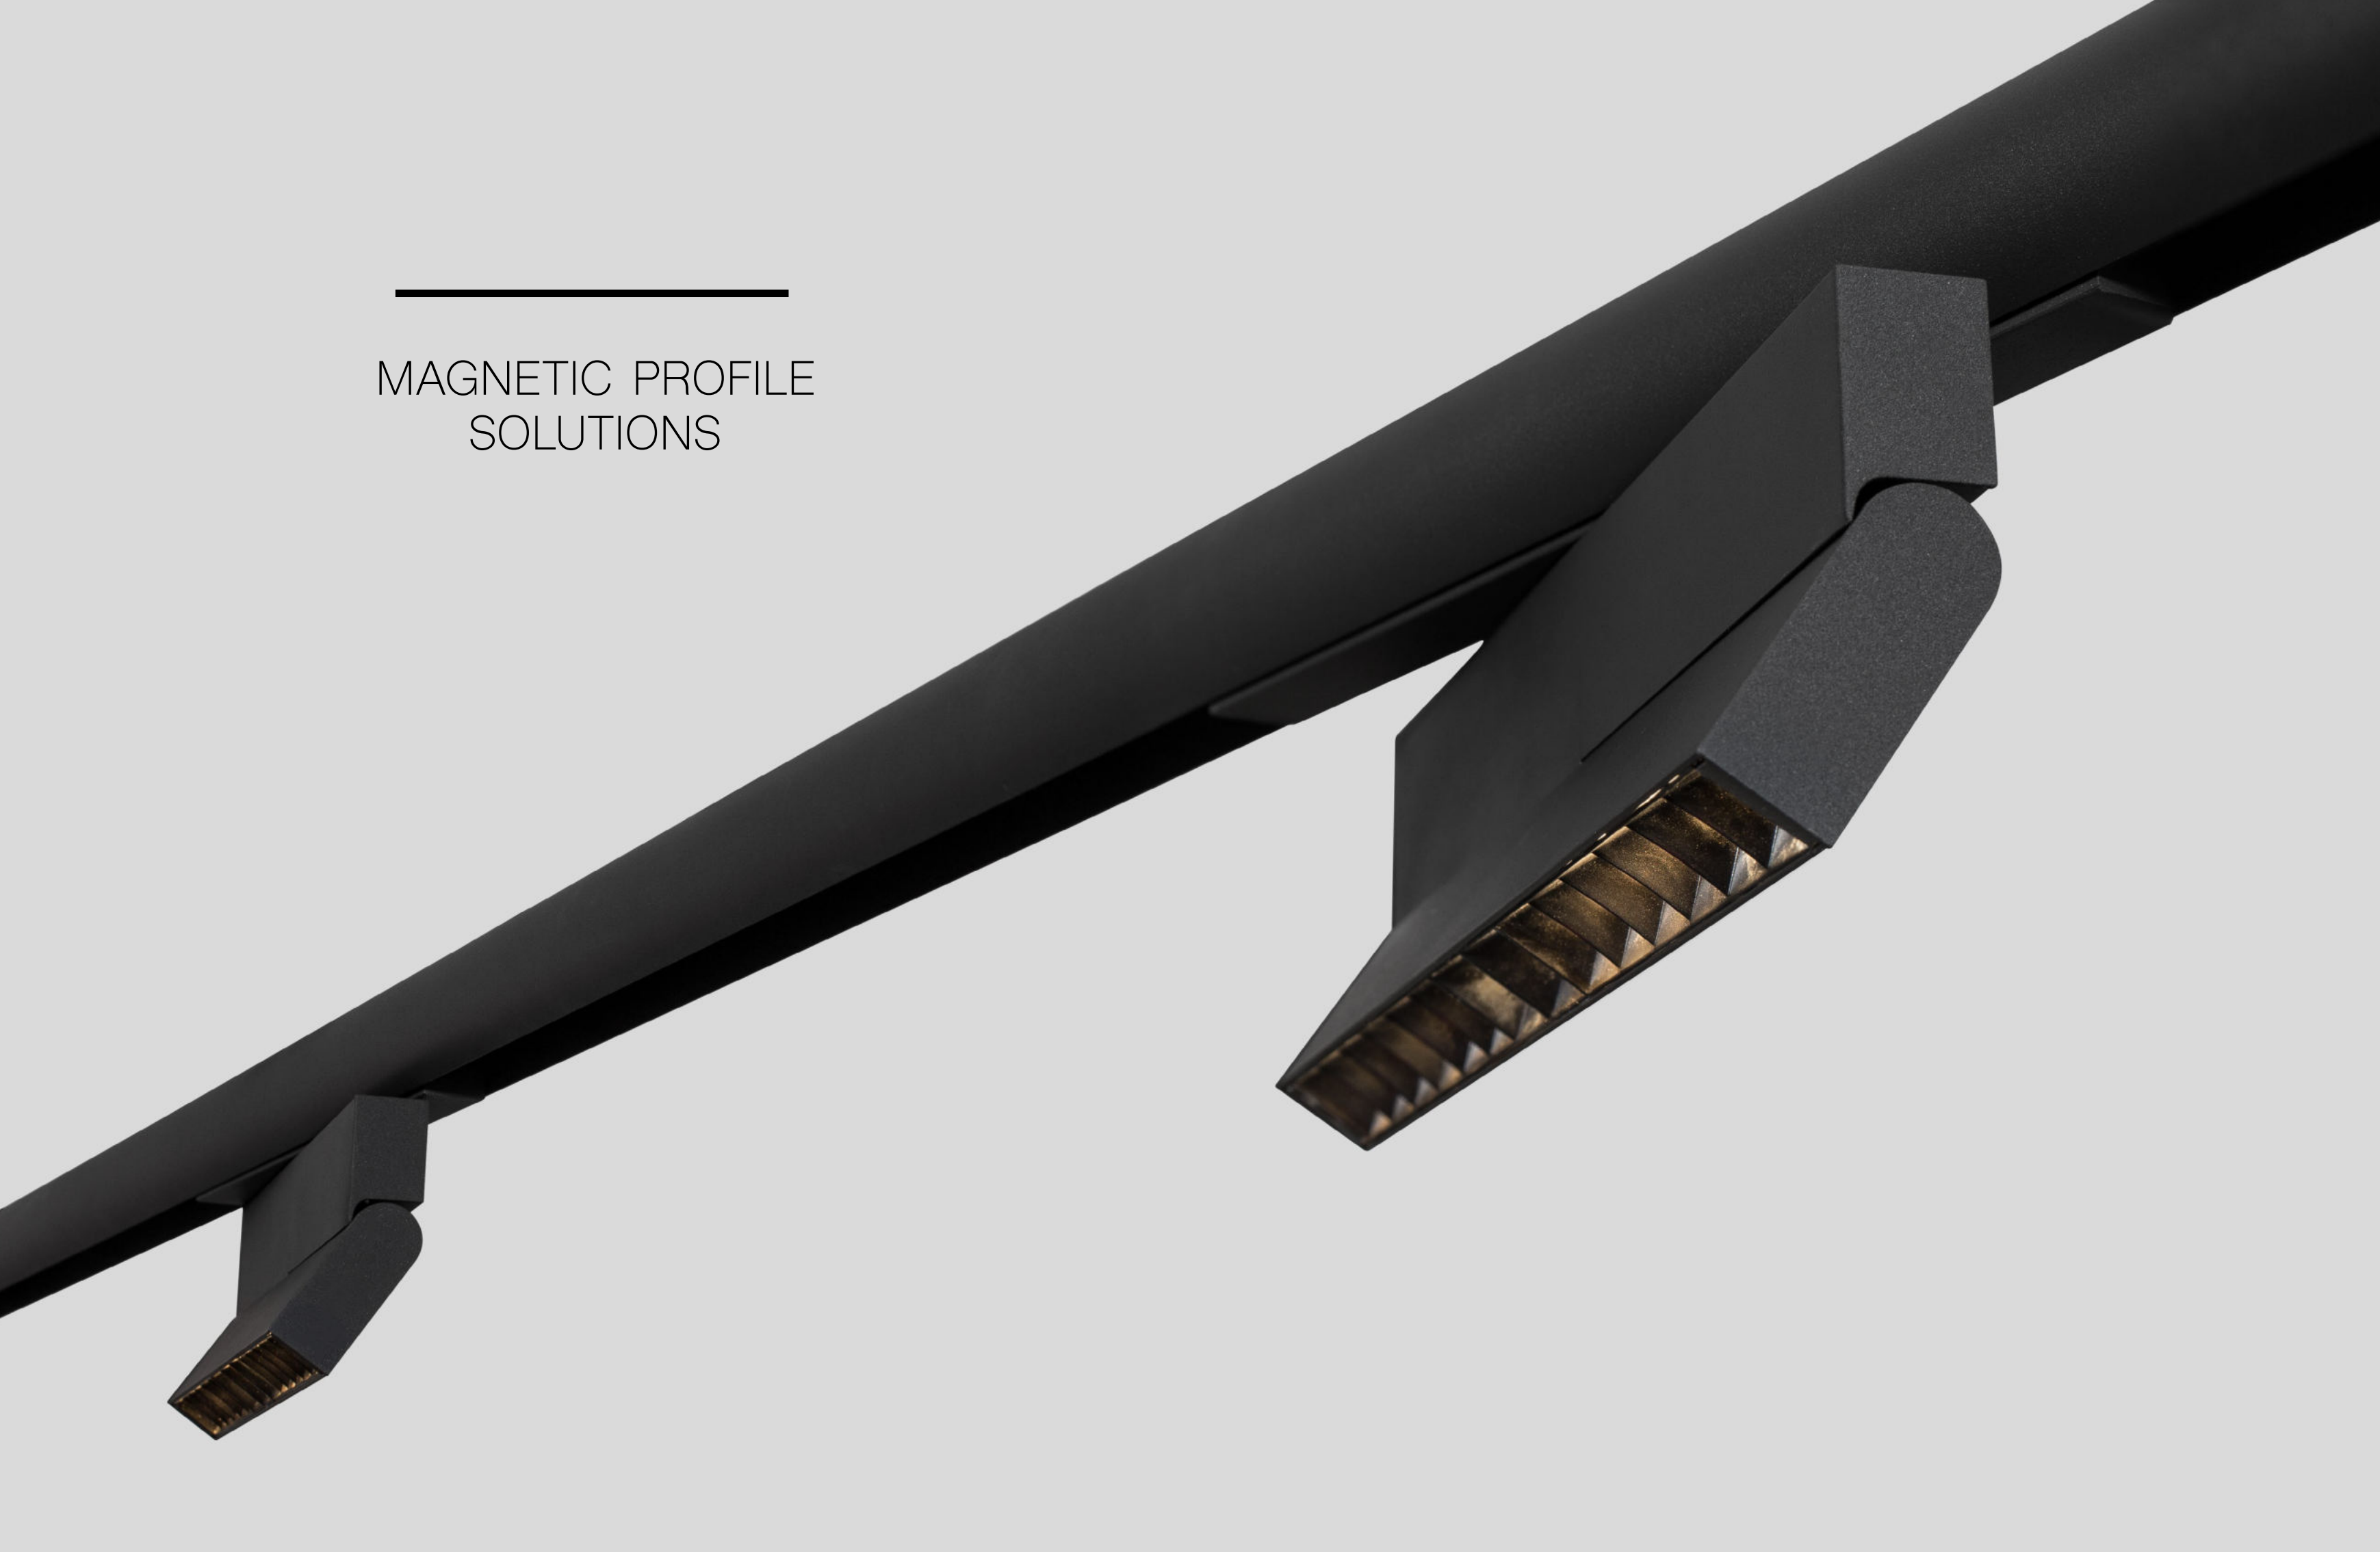

CREATE  
YOUR  
WALL  
DESIGN

- Choose the stick MAGNA with the driver you need

**MAGNA | 9180120**  
Magnetic Wall Structure  
Sandy Black Aluminium IP20  
Driver 120 Watt AC85-265V  
L: 150 W: 4 H: 12 cm

LED

ROTATING & MOVABLE

ROTATING & MOVABLE

---

MAGNETIC PROFILE  
SOLUTIONS

SURFACE MOUNTED

PENDANT SUSPENDED

BUILT IN RECESSED