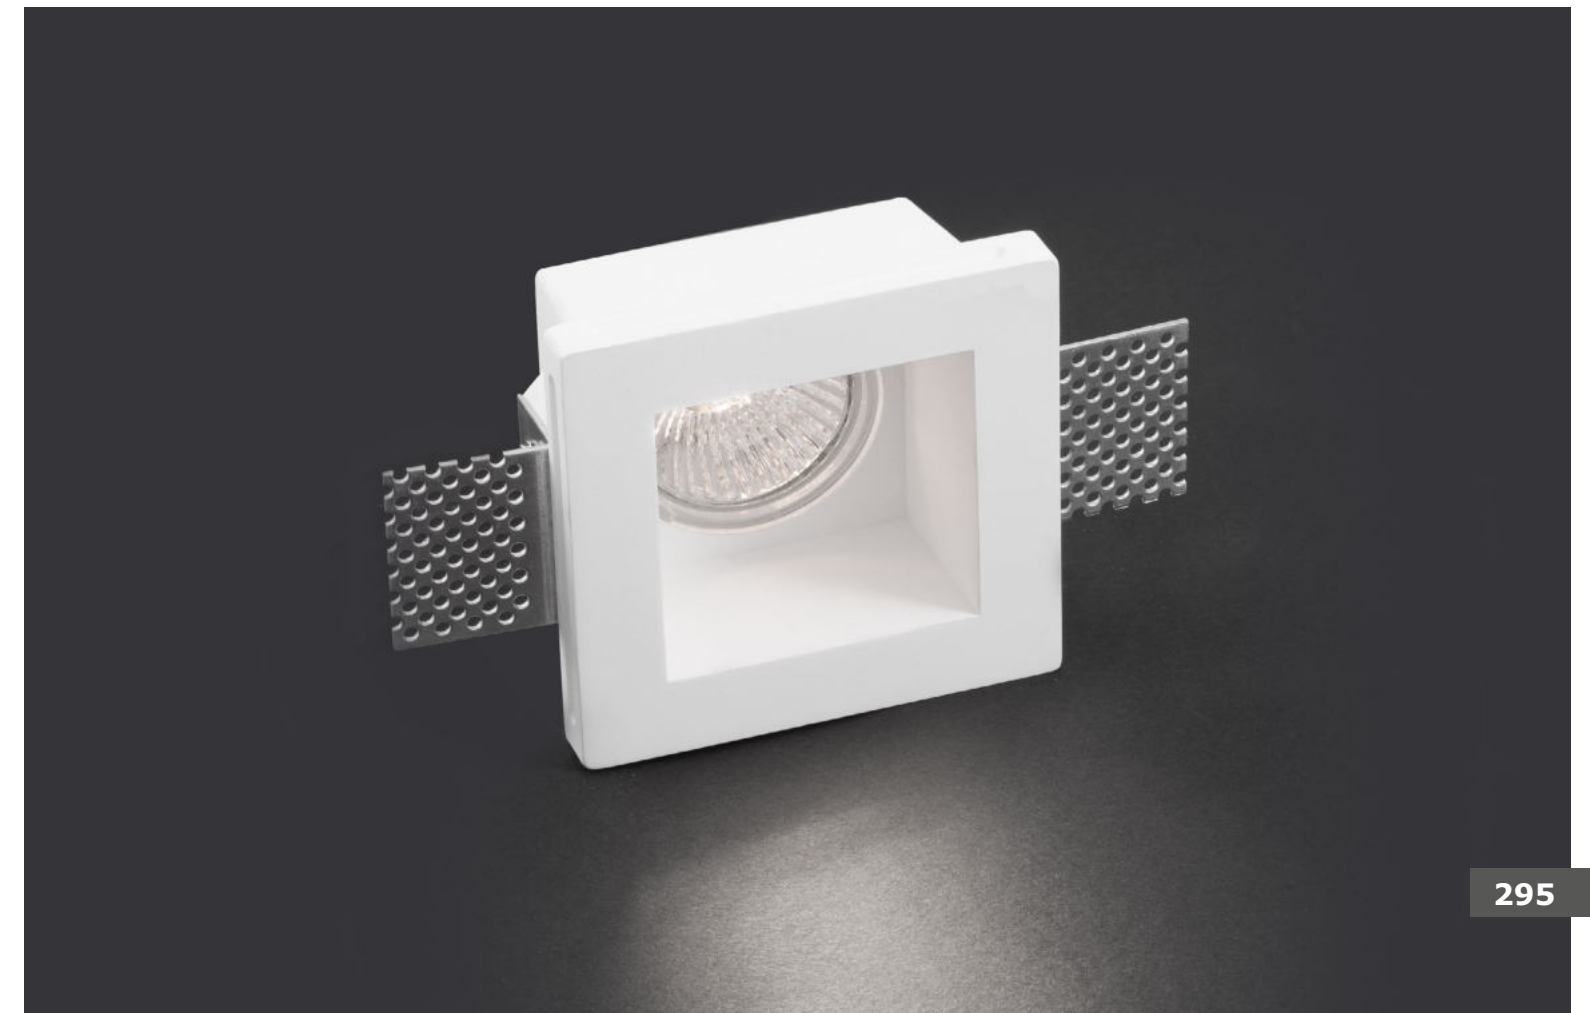

new
TOBIA | 9879110

White Gypsum
Adjustable Brackets
GU10 1x35 Watt 230 Volt
IP20 Bulb Excluded
L: 8 W: 8 H: 5.2 cm
Cut Out: 8.5 x 8.5 cm