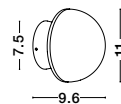

NEPTUNE | 9831051

Gray Concrete
LED 6 Watt 230 Volt CRI>90
Eaglerise 160Lm 3000K IP20
D: 11 W: 9.6 H: 7.5 cm