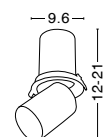

JUNO | 7770443 · 15W