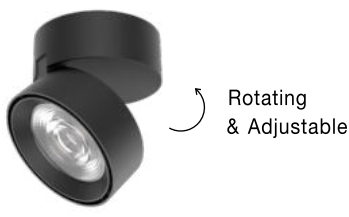

UNIVERSAL | 92002 · 20W