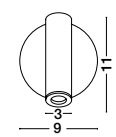

LAREDO | 8140521

Sandy White Aluminium
LED Samsung 3 Watt
Adjustable Switch On/Off
190Lm 3000K IP20
L: 11 W: 9 H: 11 cm