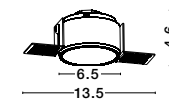

BRAD | 9017402

Sandy White Aluminium Trimless
LED GU10 1x10 Watt
220-240 Volt
IP20 Bulb Excluded
D: 6.5 H: 4.6 cm
Cut Out: 7.2 cm