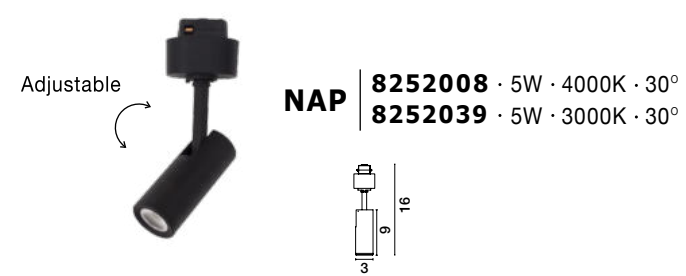

Photo	Code	Material	Watt	Volt	LED Chip	Dimension(cm)	Lumen	CRI	UGR	Beam Angle	Kelvin	Protection	Adj.	Driver Included	Dim.	Class
	9012675	Satin Gold Aluminium & Glass	5W	DC24V	Philips	D:12 H:80	220Lm	>90	<18	120°	3000K	IP20	X	X	X	III
	9012672	Sandy Black Aluminium & Glass	5W	DC24V	Philips	D:10 H:80	380Lm	>90	<18	360°	3000K	IP20	X	X	X	III
	9012671	Sandy Black Aluminium & Glass	5W	DC24V	Philips	D:10 H:15	380Lm	>90	<18	360°	3000K	IP20	X	X	X	III
	9012674	Sandy Black Aluminium & Glass	5W	DC24V	Philips	D:12 H:16.5	220Lm	>90	<18	120°	3000K	IP20	X	X	X	III