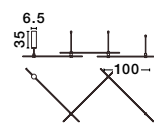

CRON | 9028310

Magnetic Tubular Structure
Satin Gold Aluminium IP20
Included Driver 100 Watt
AC220-240V Output 24V DC
L: 300 H: 35 cm