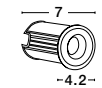

BANG | 9203111