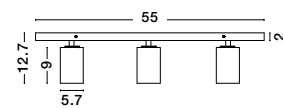

TOD | 9012302

Sandy Black Aluminium
LED GU10 1x10 Watt 230 Volt
IP20 Bulb Excluded
Adjustable
D: 6 H1: 11 H2: 29 cm