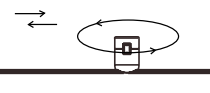

ROTATING & MOVABLE