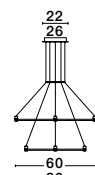

**EASY  
INSTALLATION  
UP  
DOWN**

**DION | 9028923**

Magnetic Circular Structure  
Sandy Black Aluminium IP20  
Included Driver 350 Watt  
AC220-240V Output 24V DC

D1: 100 D2: 80 D3: 60 H: 200 cm

**DION | 9028922**