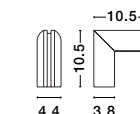

V-CONNECTOR | 9136105

Corner Connector for
Surface or Pendant Magnetic
Profile 90°
Sandy Black Aluminium
L: 10.5 W: 4.4 H: 3.8 cm