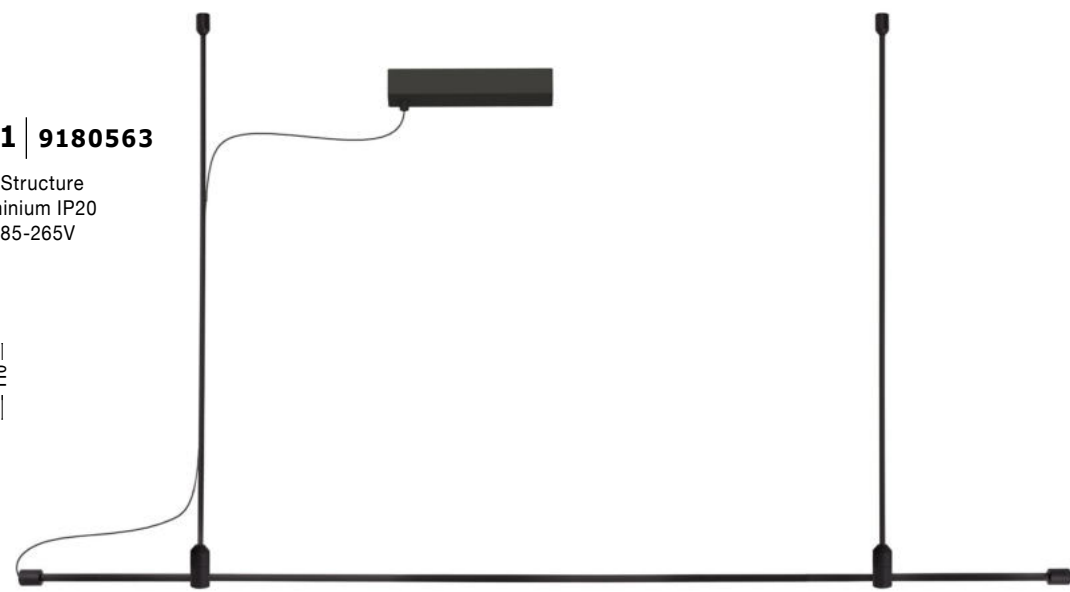

GRAMMI 01 | 9180563

Magnetic Tubular Structure
Sandy Black Aluminium IP20
Driver 60 Watt AC85-265V
L: 150 H: 110 cm