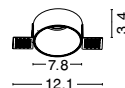

DON'T FORGET TO CONNECT THEM WITH DRIVER | code: 9020171

TRIMLESS  
ADJUSTABLE

**MAGGY | 9700302**

White Aluminium Trimless  
D: 7.8 H: 3.4 cm

**MAGGY | 9700303**

White Aluminium Trimless  
L: 7.7 H: 3.4 cm