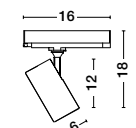

TRACK | 9011951 · 20W · 3000K