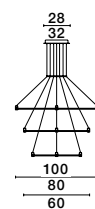

DION | 9028923

Magnetic Circular Structure
Sandy Black Aluminium IP20
Included Driver 350 Watt
AC220-240V Output 24V DC

D1: 100 D2: 80 D3: 60 H: 200 cm