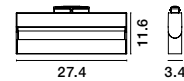

ESTE | **8252006** · 15W · 4000K
8252027 · 15W · 3000K