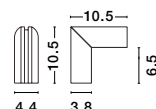

V-CONNECTOR | 9236105

Corner Connector for
Recess Magnetic Profile 90°
Sandy Black Aluminium
L: 10.5 W: 3.9 H: 6.5 cm
Cut Out: 3.5 cm