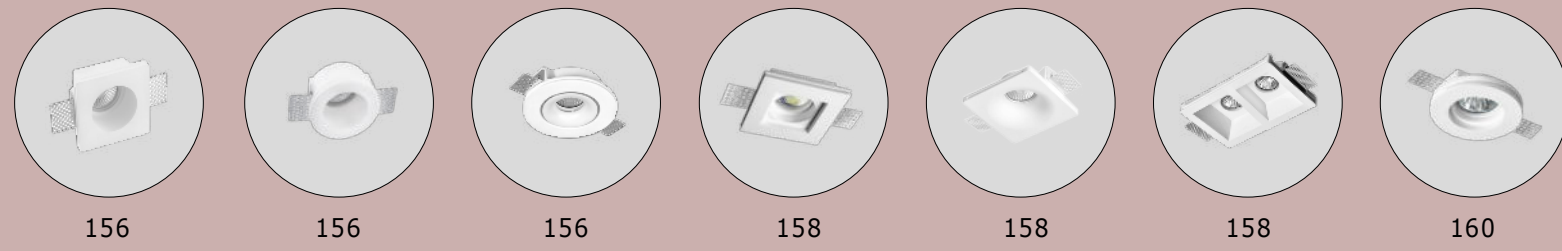

PREVIEW

PREVIEW