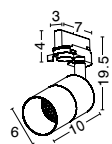

TRACK | 8008802

Sandy Black Aluminium
Black Honeycomb
LED GU10 / MR16 1x10 Watt
Adaptor 2 wires 230 Volt
IP20 Bulb Excluded
D: 6 H: 19.5 cm

Compatible with 9193454 rail