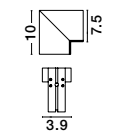

V-CONNECTOR | 8252012

Corner Connector for
Recess Magnetic Profile
Sandy Black Aluminium
L: 10 W: 10 H: 7.5 cm
Cut Out: 4.4 cm