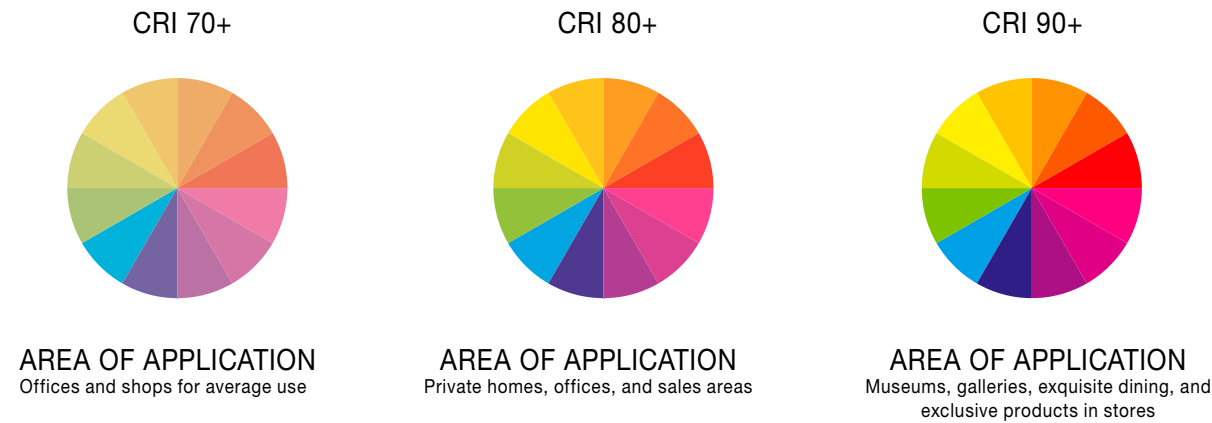

## EELI BUTTONS

**A++-E** The luminaire is compatible with bulbs of all energy classes. **A++-A** Included highly efficient LED boards (cannot be replaced by the end consumer)