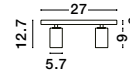

INUS | 9460971

Black Aluminium
& Gold Aluminium Stick
LED GU10 1x10 Watt 230 Volt
IP20 Bulb Excluded
L: 27 H: 12.7 cm