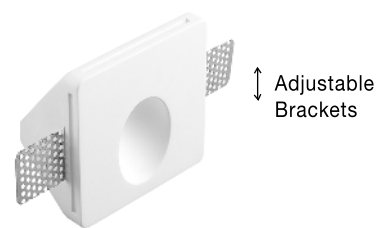

CIROCCO | 9879106

White Gypsum
LED 1 Watt CREE 3000K IP20
Waiberlon Driver Included
L: 10 W: 4.75 H: 10 cm
Cut Out: 10.3 x 10.3 cm