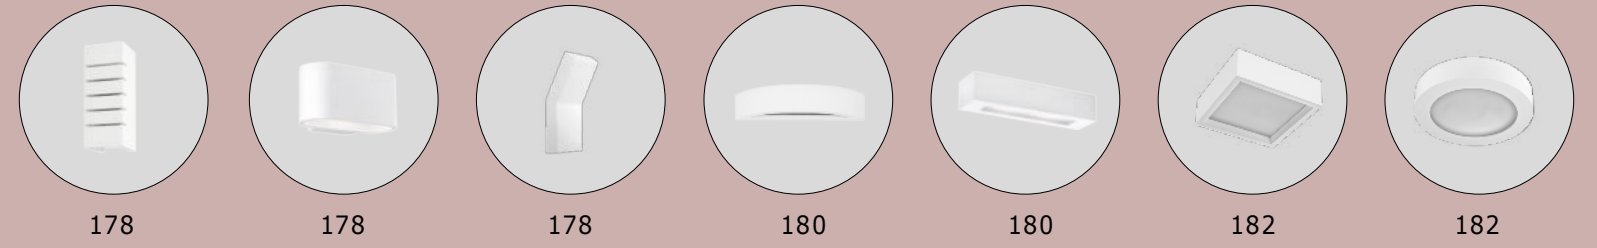

PREVIEW

PREVIEW