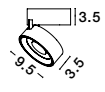

UNIVERSAL | 92002 · 20W