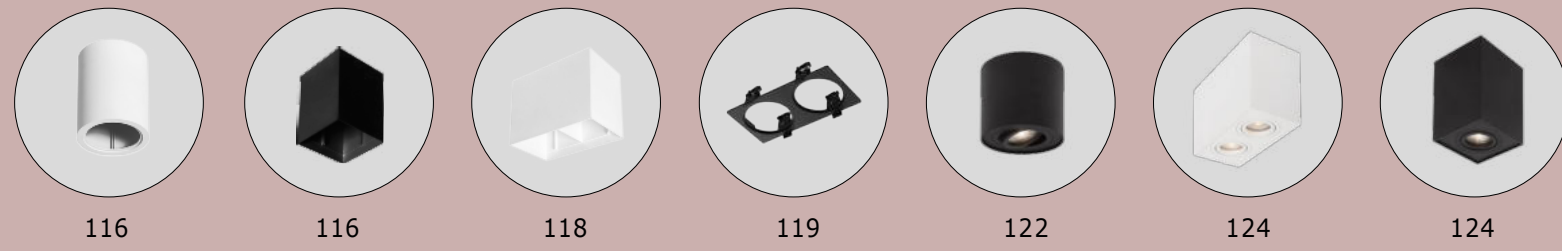

PREVIEW

PREVIEW