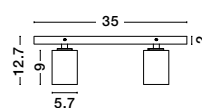

TOD | 9012291

Sandy White Aluminium
LED GU10 1x10 Watt 230 Volt
IP20 Bulb Excluded
Adjustable
D: 5.7 H1: 9 H2: 12.7 cm