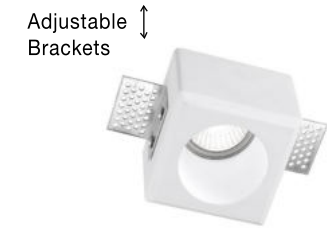

**COSIMO | 9879109**

White Gypsum  
Adjustable Brackets  
GU10 1x35 Watt 230 Volt  
IP20 Bulb Excluded  
L: 8 W: 8 H: 5.2 cm  
Cut Out: 8.5 x 8.5 cm

**COSIMO | 7100461**

White Gypsum  
Adjustable Brackets  
GU10 1x35 Watt 230 Volt  
IP20 Bulb Excluded  
L: 8 W: 8 H: 6 cm  
Cut Out: 8.5 x 8.5 cm