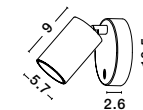

**UMBERTO | 7410402**

Sandy White Aluminium  
Adjustable  
Switch On/Off  
LED GU10 1x10 Watt 230 Volt  
IP20 Bulb Excluded  
D: 6 H: 15 cm

Rotating & Adjustable

**NET | 9011922**

Sandy Black Aluminium  
LED GU10 1x10 Watt 230 Volt  
IP20 Bulb Excluded  
D: 5.7 H: 9 Hz: 10.5 cm