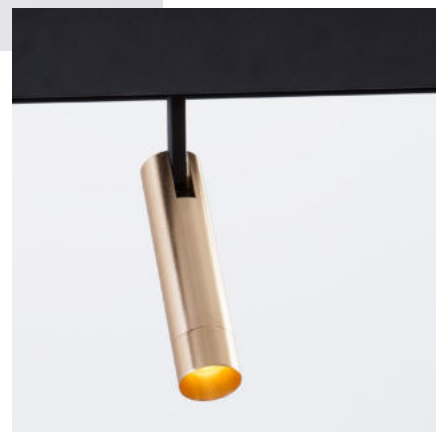

PROFILE
ACCESSORIES