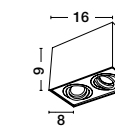

RENDE | 998091

Sandy White Aluminium
LED GU10 2x10 Watt IP20
220-240 Volt Bulb Excluded
Rotating
L: 16 W: 8 H: 9 cm