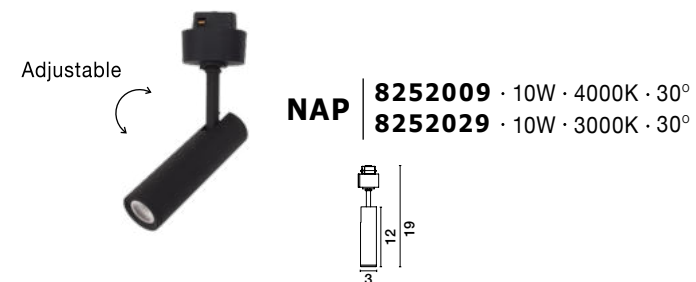

Photo	Code	Material	Watt	Volt	LED Chip	Dimension(cm)	Lumen	CRI	UGR	Beam Angle	Kelvin	Protection	Adj.	Driver Included	Dim.	Class
	9012675	Satin Gold Aluminium & Glass	5W	DC24V	Philips	D:12 H:80	220Lm	>90	<18	120°	3000K	IP20	X	X	X	III
	9012672	Sandy Black Aluminium & Glass	5W	DC24V	Philips	D:10 H:80	380Lm	>90	<18	360°	3000K	IP20	X	X	X	III
	9012671	Sandy Black Aluminium & Glass	5W	DC24V	Philips	D:10 H:15	380Lm	>90	<18	360°	3000K	IP20	X	X	X	III
	9012674	Sandy Black Aluminium & Glass	5W	DC24V	Philips	D:12 H:16.5	220Lm	>90	<18	120°	3000K	IP20	X	X	X	III