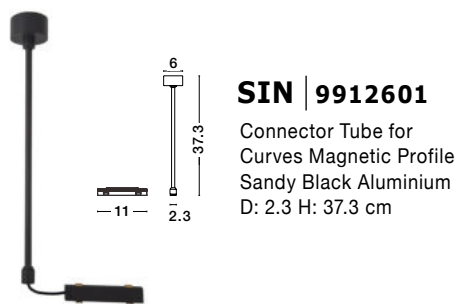

ACCESSORIES FOR CURVES MAGNETIC PROFILE

JOIN 9112672 AND 8252001 TO HAVE THE FOLLOWING SHAPE