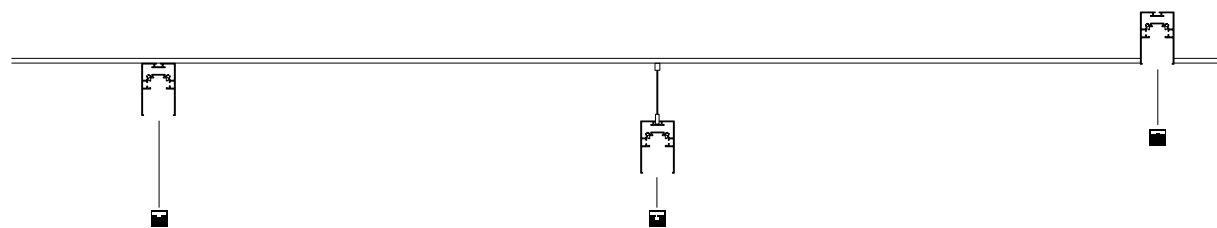

JOIN TWO 9212690 IN REVERSE TO HAVE THE ABOVE SHAPE

SURFACE MOUNTED

PENDANT SUSPENDED

BUILT IN RECESSED

**BUXTON 01 | 8252001**

Surface or Pendant  
Magnetic Profile IP20  
Sandy Black Aluminium  
Max Power 300 Watt  
L: 100 W: 3.9 H: 7.5 cm