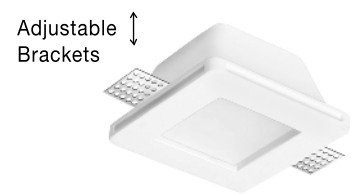

TOBIA | 9879102

White Gypsum & Glass
Adjustable Brackets
GU10 1x35 Watt 230 Volt
IP20 Bulb Excluded
L: 12 W: 12 H: 5.5 cm
Cut Out: 12.5 x 12.5 cm