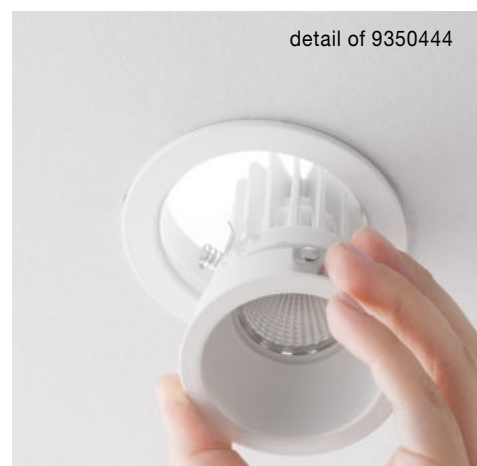

**MAKE IT IDEAL  
FOR YOU**

**LAMP OR COB?**

**CHOOSE THE FRAME:  
BLACK OR WHITE?**

**READY**

**EASY  
REPLACEMENT  
OF LIGHT  
SOURCE!**

detail of 9350443

detail of 9350444

**REDO | 9418501**