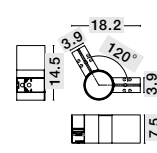

TREE 01 | 8252035

Corner 2V - 120°
Connector between two tracks
Sandy Black Aluminium
L: 18 W: 14 H: 7.5 cm