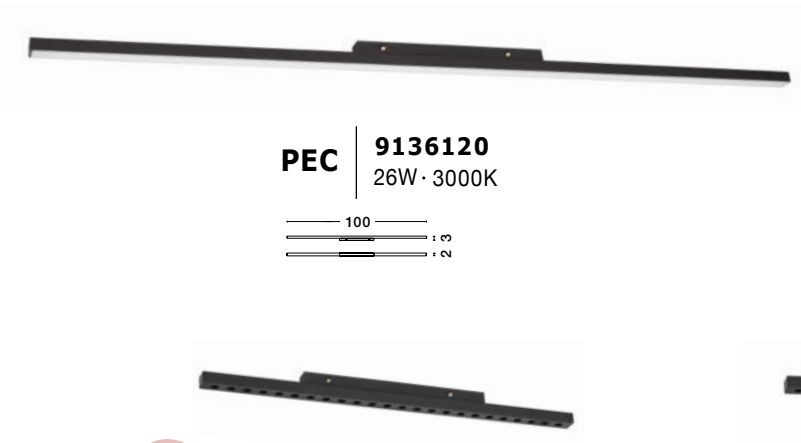

KOZY 9136130
13W · 3000K

PEC 9136120
26W · 3000K