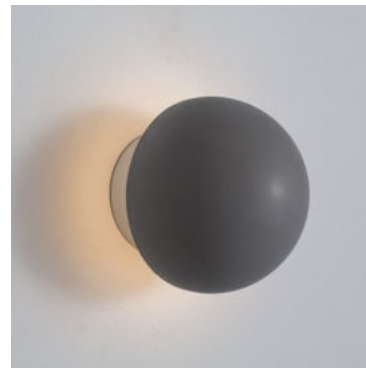

CRONUS | 9084081

White Gypsum
LED 12 Watt 230 Volt
1121Lm 3000K IP20 CRI>80
L: 20.5 W: 11 H: 22 cm