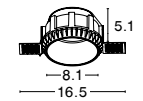

BRAD | 9017392

Sandy Black Aluminium Trimless
LED GU10 1x10 Watt
220-240 Volt Adjustable
IP20 Bulb Excluded
D: 8.1 H: 5.1 cm
Cut Out: 10 cm