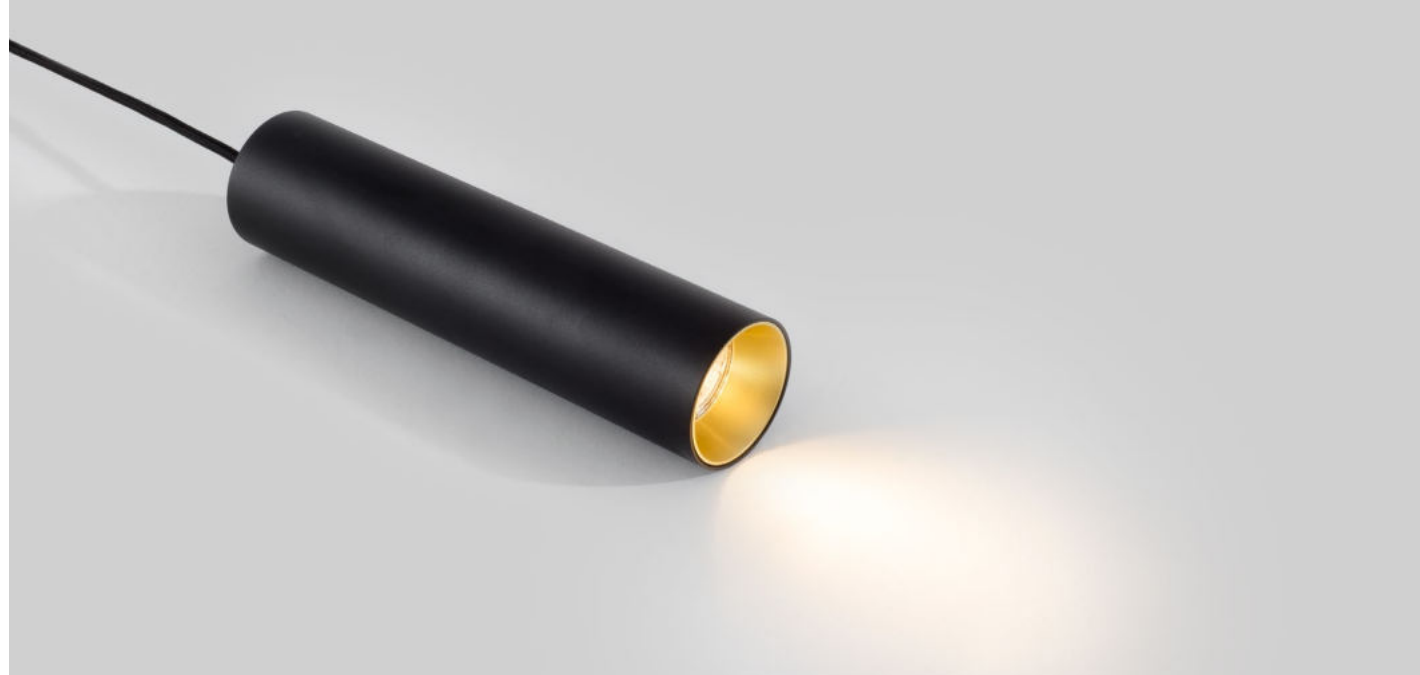

**PERO | 9184376**

Sandy Black Aluminium Outside  
Gold Aluminium Inside  
LED GU10 1x10 Watt 230 Volt  
IP20 Bulb Excluded  
D: 6 H1: 30 H2: 150 cm

**PERO | 9184375**

Sandy White Aluminium Outside  
White Aluminium Inside  
LED GU10 1x10 Watt 230 Volt  
IP20 Bulb Excluded  
D: 6 H1: 30 H2: 150 cm