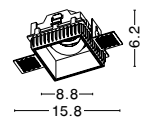

BRAD | 9000352

Sandy Black Aluminium Trimless
LED GU10 1x10 Watt
220-240 Volt Adjustable
IP20 Bulb Excluded
L: 8.8 H: 6.2 cm
Cut Out: 8.5x8.5 cm