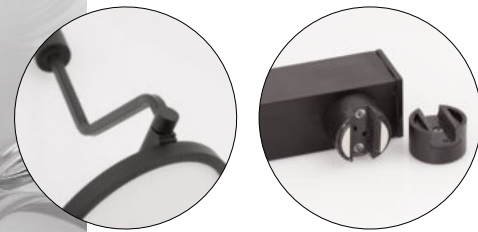

MAGNETIC DECORATIVE
ACCESSORIES