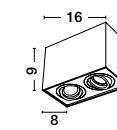

RENDE | 998092

Sandy Black Aluminium
LED GU10 2x10 Watt IP20
220-240 Volt Bulb Excluded
Rotating
L: 16 W: 8 H: 9 cm