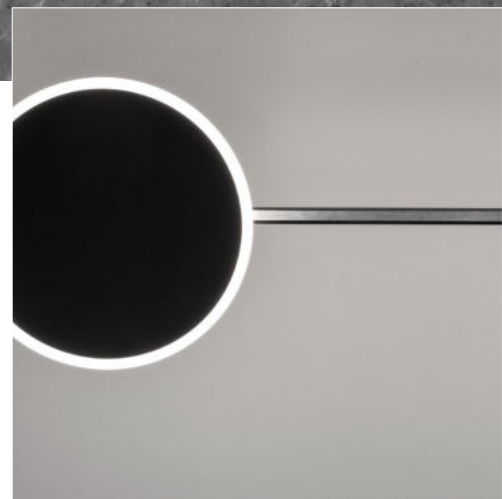

WALL MAGNETIC DECORATIVE
& ACCESSORIES