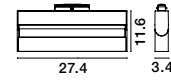

RIETI | **8254414** · 15W · 4000K
8254418 · 15W · 3000K