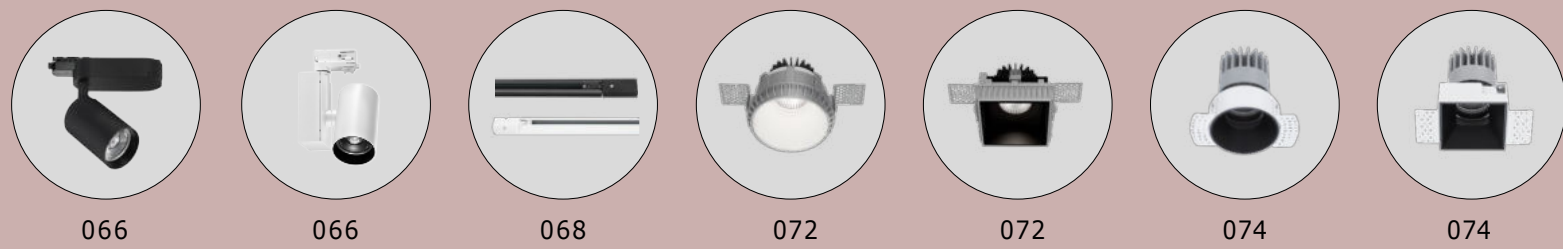

PREVIEW

PREVIEW