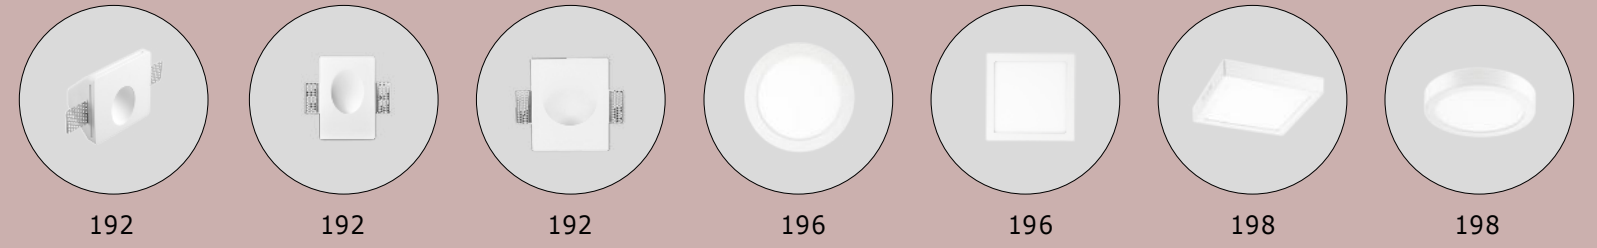

PREVIEW

PREVIEW