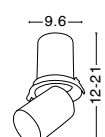

JUNO | 7770442 · 15W

DRIVER INCLUDED
Driver 15 Watt Philips
Input: 220-240V AC 50/60Hz
Output: 30-42 VDC
0.35A Not Dimmable