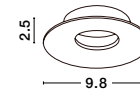

REDO | 9418502

Sandy Black Aluminium
LED GU10 1x10 Watt IP20
220-240 Volt Bulb Excluded
D: 9.8 H: 2.5 cm
Cut Out: 6.5 cm