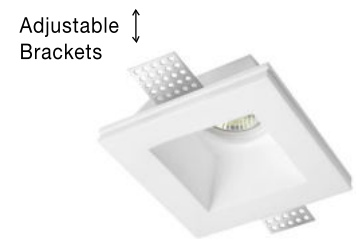

TOBIA | 9879101

White Gypsum
Adjustable Brackets
GU10 1x35 Watt 230 Volt
IP20 Bulb Excluded
L: 12 W: 12 H: 5.5 cm
Cut Out: 12.5 x 12.5 cm