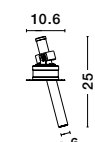

OVO | 9223112