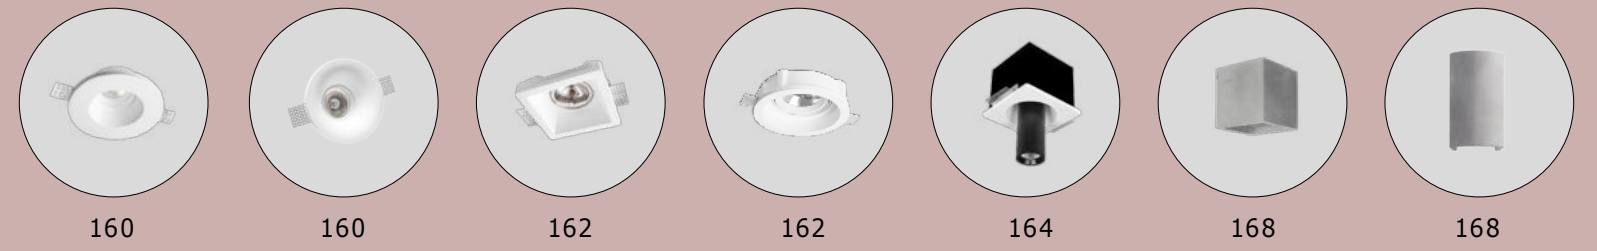

PREVIEW

PREVIEW