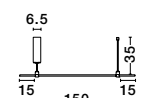

GRAMMI 03 | 9028348

Magnetic Tubular Structure
Satin Gold Aluminium IP20
Included Driver 60 Watt
AC220-240V Output 24V DC
L: 150 H: 35 cm