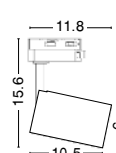

TRACK | 9712002

Sandy Black Aluminium
Black Honeycomb
LED GU10 / MR16 1x10 Watt
Adaptor 3 wires 230 Volt
IP20 Bulb Excluded
D: 6 H: 13 cm

Compatible with 9193454 rail