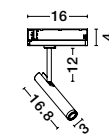

Photo	Code	Material	Watt	Volt	Ma	Driver	LED Chip	Dimension (cm)	Lumen	CRI	UGR	Beam Angle	Kelvin	Protection	Adaptor	Adj.	Dim.	Driver Included	Class
	9123131	Sandy Black Aluminium	12W	30-37.5	300	Global	Bridgelu	D:3 H:29	960Lm	>90	15	25°	3000K	IP20	4 Wires	✓	X	✓	I
	9123132	Sandy White Aluminium	12W	30-37.5	300	Global	Bridgelu	D:3 H:29	960Lm	>90	15	25°	3000K	IP20	4 Wires	✓	X	✓	I

COMPATIBLE WITH TRACK RAIL | 9193431 (BLACK) OR 9193421 (WHITE)