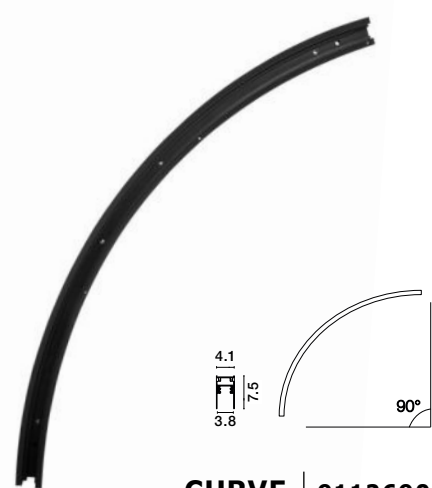

CURVE | 9112690

Curve Track 90°
Surface or Pendant
Magnetic Profile IP20
Sandy Black Aluminium
R: 120 W: 4.1 H: 7.5 cm