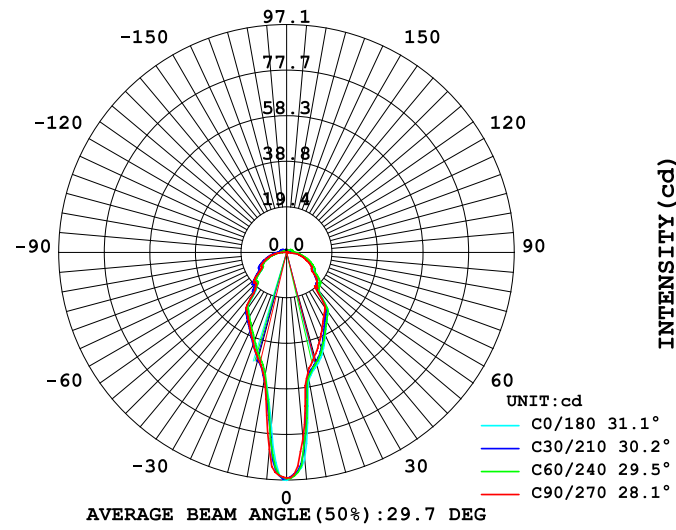

PHOTOMETRICS

TECHNICAL INFO

LUMINOUS INTENSITY DISTRIBUTION