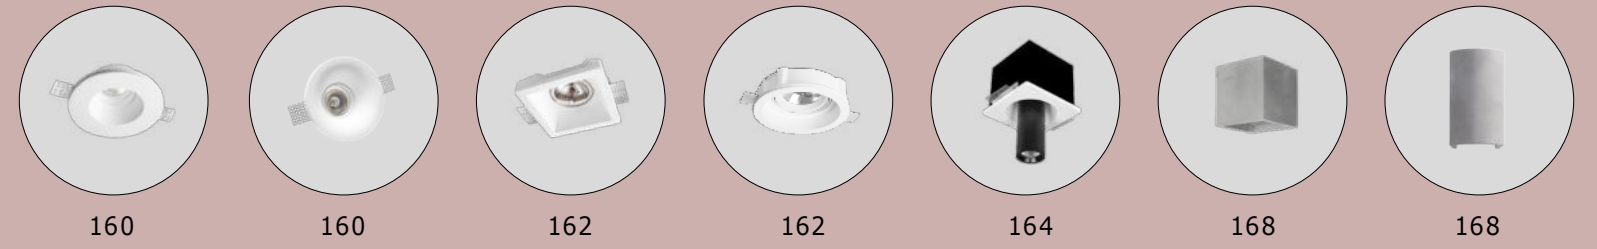

PREVIEW

PREVIEW