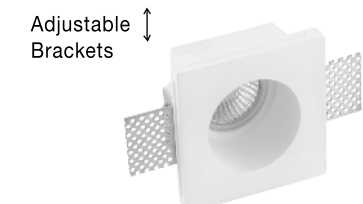

TOBIA | 9879112

White Gypsum
Adjustable Brackets
GU10 1x35 Watt 230 Volt
IP20 Bulb Excluded
L: 9.5 W: 9.5 H: 5 cm
Cut Out: 9 x 9 cm