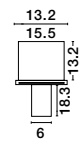

GIACOMO | 51855202

Gypsum & Black Metal
Downlight Adjustable
GU10 1x35 Watt 230 Volt
IP 20 Bulb Excluded
D: 6 L: 15.5 H: 33 cm
Cut Out: 15.8 x 15.8 cm