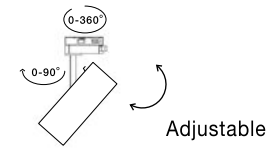

CRI 90

TRACK | 7770407 · 12W · 3000K
8770411 · 12W · 4000K

TRACK | 7770408 · 12W · 3000K
8770412 · 12W · 4000K

TRACK | 7770409 · 30W · 3000K
8770414 · 30W · 4000K

TRACK | 7770410 · 30W · 3000K
8770413 · 30W · 4000K

4 WIRES

Photo	Code	Material	Watt	Driver	LED Chip	Dimension (cm)	Lumen	CRI	Beam Angle	Kelvin	Protection	Adaptor	Driver Included
	7770407	White Aluminium	12W	Eaglerise	Cree	D:6.1 H:21	960Lm	>80	60°	3000K	IP20	4 Wires	✓
	7770408	Black Aluminium	12W	Eaglerise	Cree	D:6.1 H:21	960Lm	>80	60°	3000K	IP20	4 Wires	✓
	8770411	White Aluminium	12W	Eaglerise	Cree	D:6.1 H:21	1060Lm	>80	60°	4000K	IP20	4 Wires	✓
	8770412	Black Aluminium	12W	Eaglerise	Cree	D:6.1 H:21	1060Lm	>80	60°	4000K	IP20	4 Wires	✓
	7770409	White Aluminium	30W	Eaglerise	Cree	D:9.3 H:27	3000Lm	>80	60°	3000K	IP20	4 Wires	✓
	7770410	Black Aluminium	30W	Eaglerise	Cree	D:9.3 H:27	3000Lm	>80	60°	3000K	IP20	4 Wires	✓
	8770414	White Aluminium	30W	Eaglerise	Cree	D:9.3 H:27	3300Lm	>80	60°	4000K	IP20	4 Wires	✓
	8770413	Black Aluminium	30W	Eaglerise	Cree	D:9.3 H:27	3300Lm	>80	60°	4000K	IP20	4 Wires	✓

COMPATIBLE WITH TRACK RAIL | 9193431 (BLACK) OR 9193421 (WHITE)