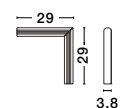

H-CONNECTOR | 9136290

Corner Connector for
Surface or Pendant Magnetic
Profile 90°
Sandy Black Aluminium
L: 29 W: 4.4 H: 3.8 cm