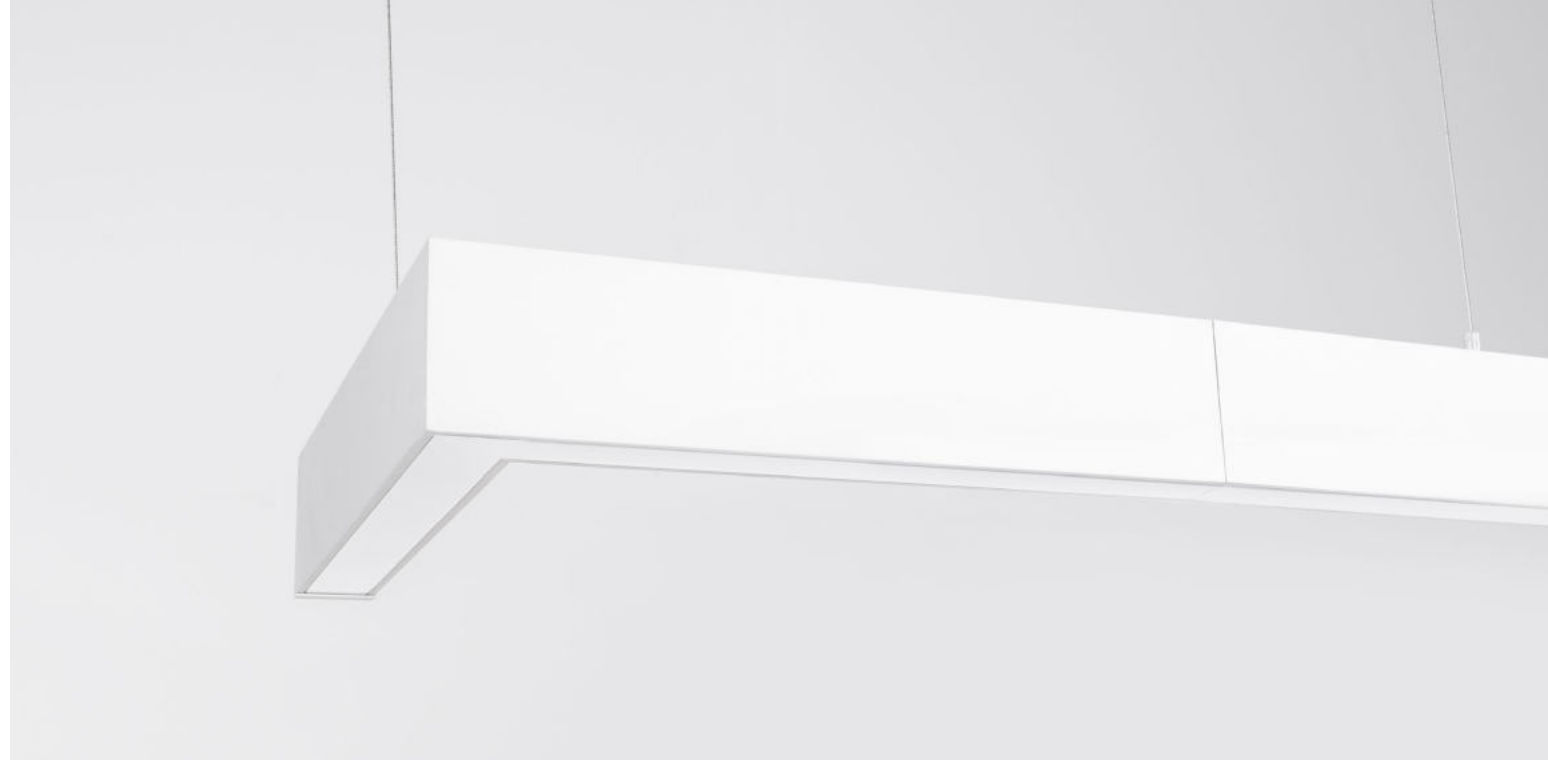

SURFACE

Photo	Code	Material	Watt	Volt	LED Chip	Dimension (cm)	Lumen	CRI	UGR	Beam Angle	Kelvin	Protection	Adj.	Driver Included	Dim.	Class
	9054443	Sandy White Alum.	20W	AC220-240V	Epistar	L:34.5 W:3.8 H:7	1380Lm	>80	<18	120°	4000K	IP20	X	✓	X	II
	9054441	Sandy White Alum.	20W	AC220-240V	Epistar	L:34.5 W:3.8 H:7	1250Lm	>80	<18	120°	3000K	IP20	X	✓	X	II
	8254443	Sandy White Alum.	20W	AC220-240V	Epistar	L:34.5 W:3.8 H:7	1380Lm	>80	<18	120°	4000K	IP20	X	✓	X	II
	8254441	Sandy White Alum.	20W	AC220-240V	Epistar	L:34.5 W:3.8 H:7	1250Lm	>80	<18	120°	3000K	IP20	X	✓	X	II
	8254444	Sandy Black Alum.	20W	AC220-240V	Epistar	L:34.5 W:3.8 H:7	1380Lm	>80	<18	120°	4000K	IP20	X	✓	X	II
	8254442	Sandy Black Alum.	20W	AC220-240V	Epistar	L:34.5 W:3.8 H:7	1250Lm	>80	<18	120°	3000K	IP20	X	✓	X	II

Photo	Code	Material	Watt	Volt	LED Chip	Dimension (cm)	Lumen	CRI	UGR	Beam Angle	Kelvin	Protection	Adj.	Driver Included	Dim.	Class
	8254408	Sandy White Aluminium	20W	AC220-240V	Epistar	L:34.5 W:3.8 H:7	1380Lm	>80	<18	120°	4000K	IP20	X	✓	X	II
	8254433	Sandy White Aluminium	20W	AC220-240V	Epistar	L:34.5 W:3.8 H:7	1250Lm	>80	<18	120°	3000K	IP20	X	✓	X	II
	8254409	Sandy White Aluminium	20W	AC220-240V	Epistar	L:34.5 W:3.8 H:7	1380Lm	>80	<18	120°	4000K	IP20	X	✓	X	II
	8254434	Sandy White Aluminium	20W	AC220-240V	Epistar	L:34.5 W:3.8 H:7	1250Lm	>80	<18	120°	3000K	IP20	X	✓	X	II
	8254420	Sandy White Aluminium	20W	AC220-240V	Epistar	L:34.5 W:3.8 H:7	1380Lm	>80	<18	120°	3000K	IP20	X	✓	X	II
	8254421	Sandy Black Aluminium	20W	AC220-240V	Epistar	L:34.5 W:3.8 H:7	1250Lm	>80	<18	120°	3000K	IP20	X	✓	X	II