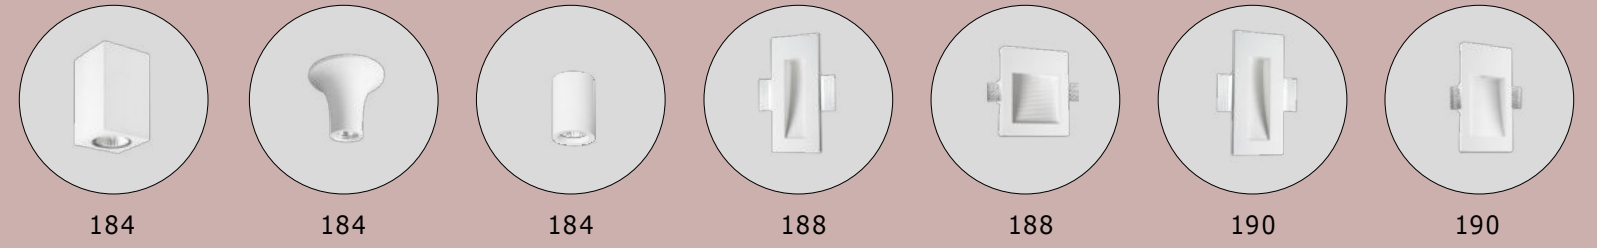

PREVIEW

PREVIEW