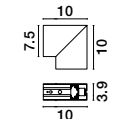

V-CONNECTOR | 8252014

Corner Connector for
Surface Magnetic Profile
Sandy Black Aluminium
L: 10 W: 3.9 H: 7.5 cm