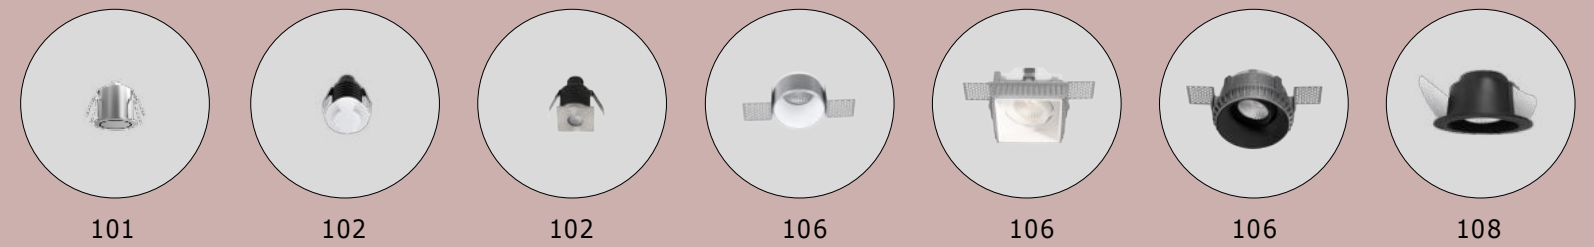

PREVIEW

PREVIEW