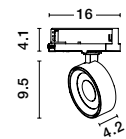

TRACK | 9011862 · 20W · 3000K