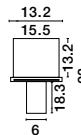

**GYPSUM
GU10**

Gypsum & White Metal
Downlight Adjustable
GU10 1x35 Watt 230 Volt
IP 20 Bulb Excluded
D: 6 L: 15.5 H: 33 cm
Cut Out: 15.8 x 15.8 cm

Gypsum & White Metal
Downlight Adjustable
GU10 1x35 Watt 230 Volt
IP 20 Bulb Excluded
D: 6 L: 15.5 H: 23 cm
Cut Out: 15.8 x 15.8 cm

Gypsum & Black Metal
Downlight Adjustable
GU10 1x35 Watt 230 Volt
IP 20 Bulb Excluded
D: 6 L: 15.5 H: 33 cm
Cut Out: 15.8 x 15.8 cm

Gypsum & Black Metal
Downlight Adjustable
GU10 1x35 Watt 230 Volt
IP 20 Bulb Excluded
D: 6 L: 15.5 H: 23 cm
Cut Out: 15.8 x 15.8 cm

**DRIVER
INCLUDED**

TRIMLESS

Photo	Code	Material	Watt	Volt	Ma	Lumen	LED Chip	Dimension (cm)	Cut Out (cm)	CRI	UGR	Beam Angle	Kelvin	Protection	Adj.	Driver Included	Class
	9232122	Black Aluminium	9W	220V	700	720Lm	Cree	D:2.6 H:25	7.5 cm	>90	15	30°	3000K	IP20	✓	Eaglerise	III
	9232121	White Aluminium	9W	220V	700	720Lm	Cree	D:2.6 H:25	7.5 cm	>90	15	30°	3000K	IP20	✓	Eaglerise	III
	9223111	Black Aluminium	9W	12V	700	540Lm	Cree	D:2.6 H:25	7.5 cm	>90	15	24°	3000K	IP20	✓	Eaglerise	III
	9223112	White Aluminium	9W	12V	700	540Lm	Cree	D:2.6 H:25	7.5 cm	>90	15	24°	3000K	IP20	✓	Eaglerise	III

Driver 9 Watt Eaglerise | Output: 6-12 VDC
Input: 220-240V AC 50/60Hz | 700mA Not Dimmable