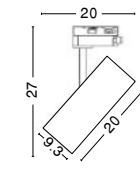

TRACK | 7770410 · 30W · 3000K
8770413 · 30W · 4000K