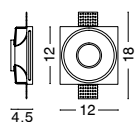

TOBIA | 9879104

White Gypsum
Adjustable Brackets
GU10 1x35 Watt 230 Volt
IP20 Bulb Excluded
L: 12 W: 12 H: 4.5 cm
Cut Out: 12.5 x 12.5 cm