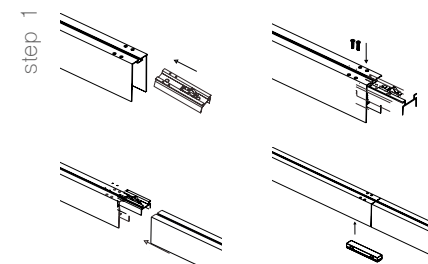

HOW IT WORKS

USE THE CONNECTOR