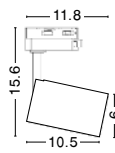

TRACK | 9712001

Sandy White Aluminium
Black Honeycomb
LED GU10 / MR16 1x10 Watt
Adaptor 3 wires 230 Volt
IP20 Bulb Excluded
D: 6 H: 13 cm

Compatible with 9193444 rail