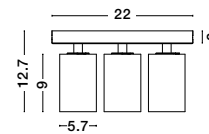

TOD | 9012282

Sandy Black Aluminium
LED GU10 1x10 Watt 230 Volt
IP20 Bulb Excluded
Adjustable
D: 22 H1: 9 H2: 12.7 cm