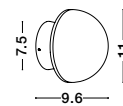

NEPTUNE | 9831050

White Gypsum & Opal Glass
LED 6 Watt 230 Volt CRI>90
Eaglerise 160Lm 3000K IP20
D: 11 W: 9.6 H: 7.5 cm