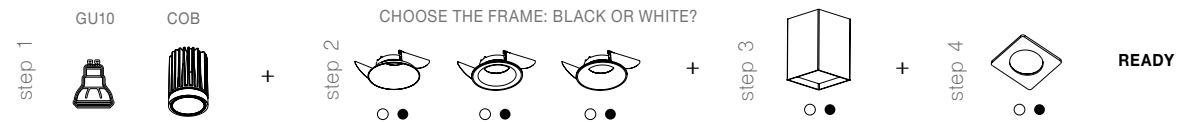

**CID | 6208**  
Sandy Black Aluminium  
D: 10 H: 15 cm  
BULB EXCL. A++-E

MAKE IT IDEAL  
FOR YOU

LAMP OR COB?

OR

LED COB

**CID | 62014**  
Sandy White Aluminium  
L: 10.5 H: 15 cm  
BULB EXCL. A++-E

**CID | 62015**  
Sandy Black Aluminium  
L: 10.5 H: 15 cm  
BULB EXCL. A++-E