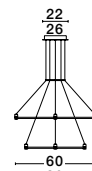

---

MAGNETIC  
DECORATIVE LIGHTING  
SYSTEMS

**DION | 9028803**

Magnetic Circular Structure  
Satin Gold Aluminium IP20  
Included Driver 350 Watt  
AC220-240V Output 24V DC  
D1: 100 D2: 80 D3: 60 H: 200 cm