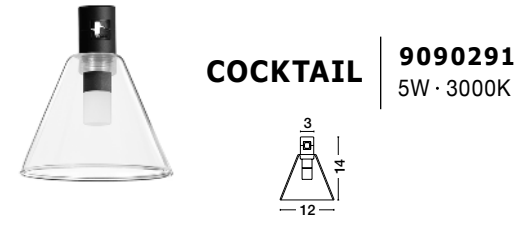

CRI 90

COCKTAIL 9090291
5W · 3000K