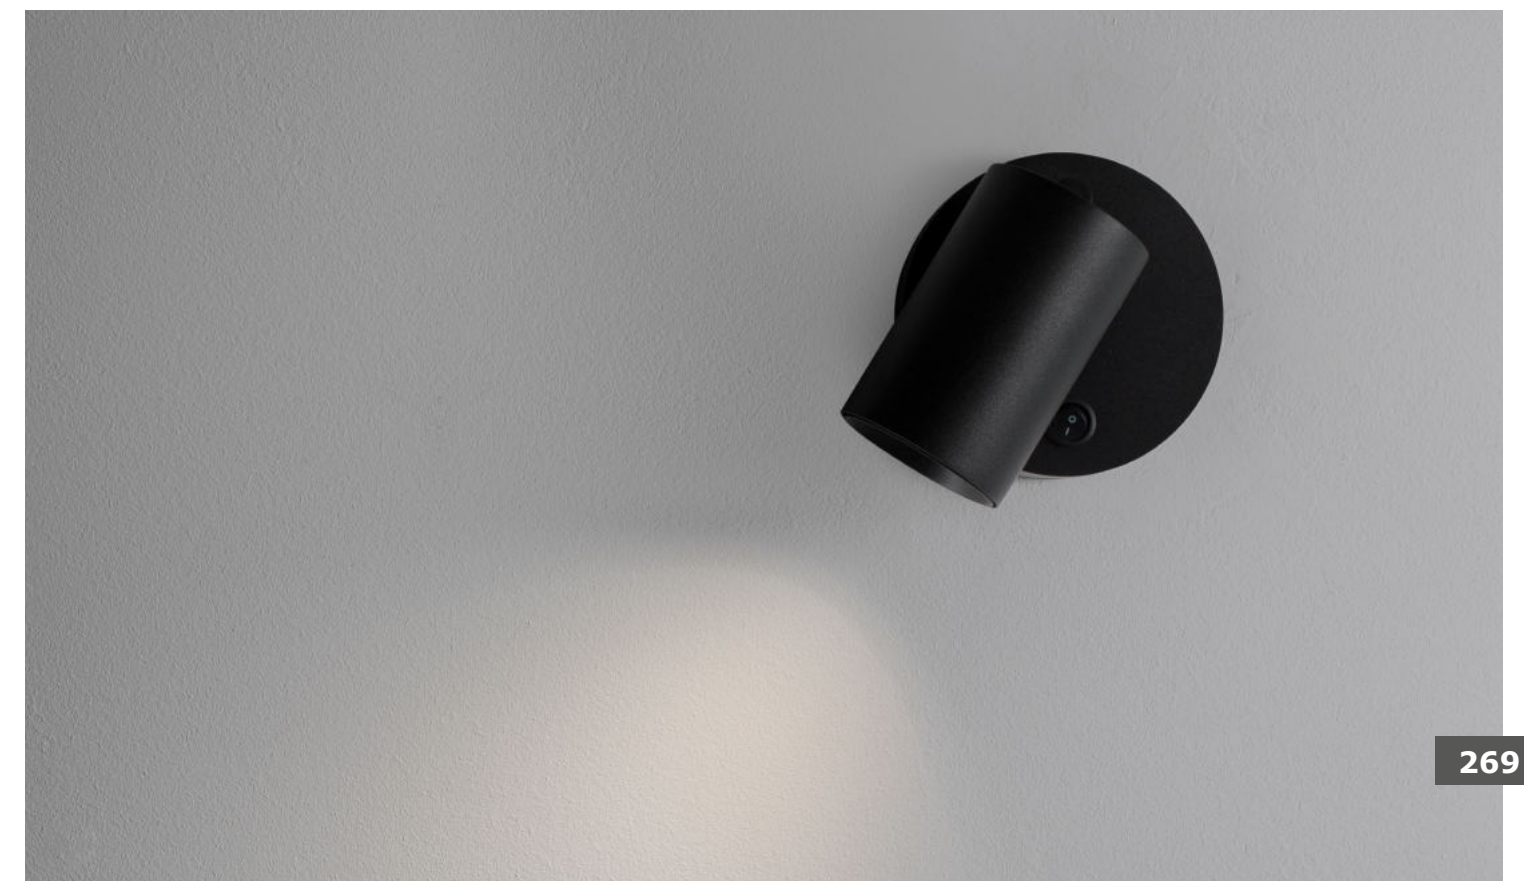

DEXTER | 821601

Sandy Black Aluminium
Adjustable
LED GU10 1x10 Watt 230 Volt
IP20 Bulb Excluded
D: 6.2 H: 15 cm