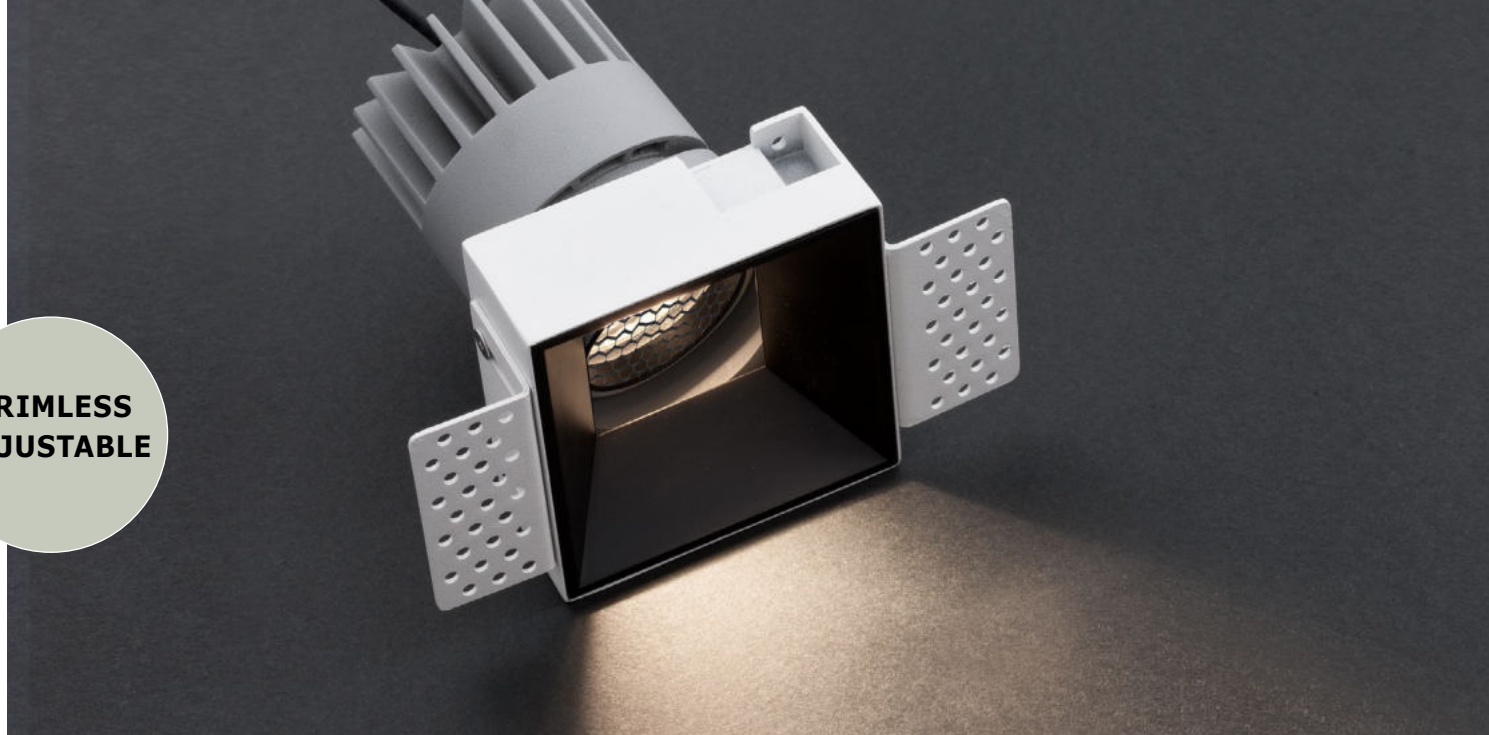

TRIMLESS
ADJUSTABLE

White Aluminium Trimless
D: 7.8 H: 3.4 cm

White Aluminium Trimless
L: 7.7 H: 3.4 cm

Rotating

READY!

Rotating

MAGGY | 9700301

Gray LED Cree 3000K
15 Watt 1125Lm
Beam Angle 36°

Driver 15 Watt Philips
Input: 220-240V AC
Output: 42V
350mA Not Dimmable

MAKE IT IDEAL
FOR YOU

LED COB

CHOOSE YOUR TRIMLESS SPOT

CHOOSE FRAME: BLACK OR WHITE?

COB

ORDER DRIVER

READY!