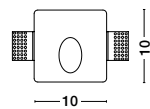

CIROCCO | 61886001

White Gypsum
LED 1 Watt CREE 3000K IP20
L: 10 W: 4.9 H: 10 cm
Cut Out: 10.3 x 10.3 cm