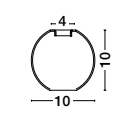

ALMON | 9028806