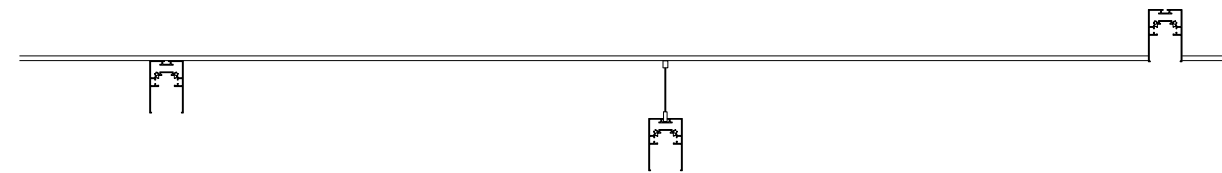

SURFACE MOUNTED

PENDANT SUSPENDED

BUILT IN RECESSED