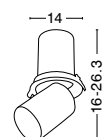

JUNO | 7770444 · 30W