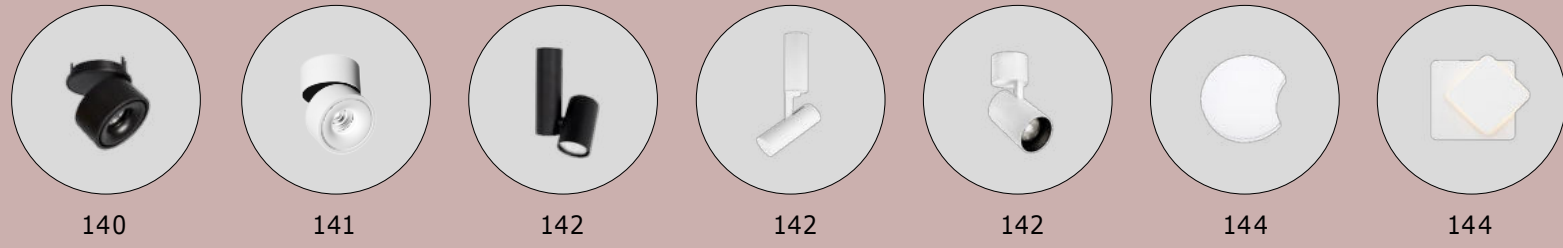

PREVIEW

PREVIEW