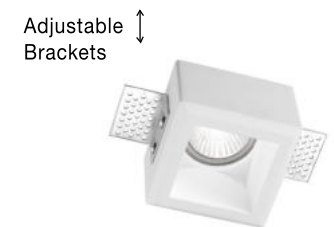

new
TOBIA | 9879110

White Gypsum
Adjustable Brackets
GU10 1x35 Watt 230 Volt
IP20 Bulb Excluded
L: 8 W: 8 H: 5.2 cm
Cut Out: 8.5 x 8.5 cm