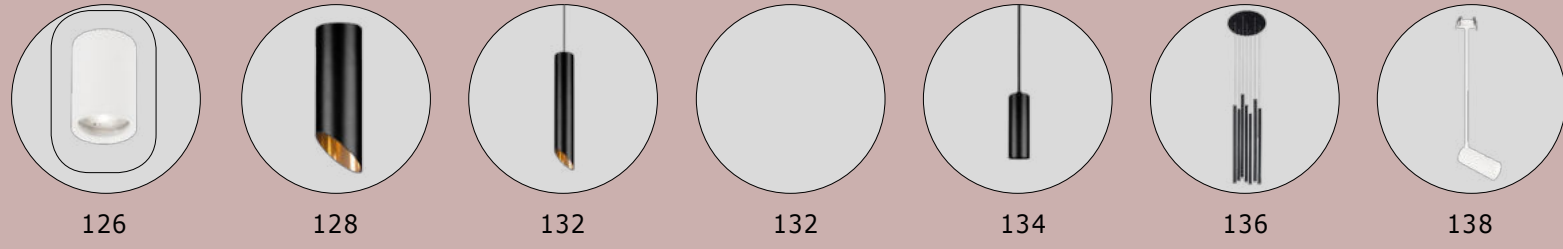

PREVIEW

PREVIEW