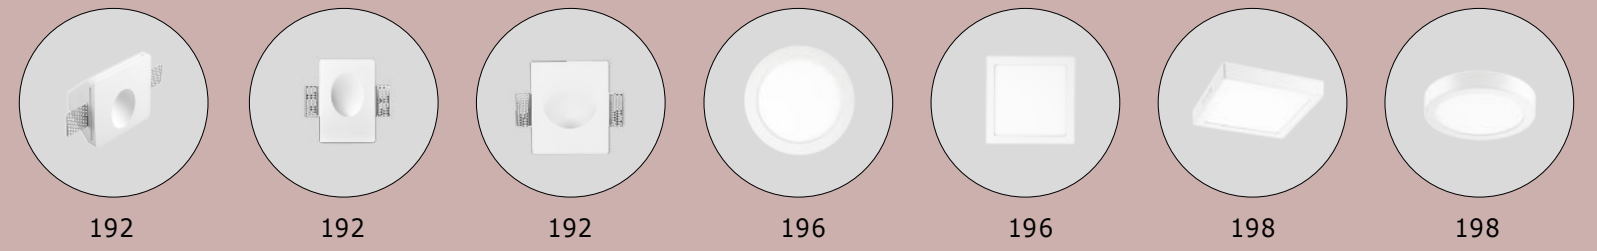

PREVIEW

PREVIEW