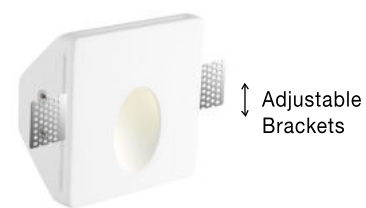

---

STEP LIGHTS

**CIROCCO | 9879106**

White Gypsum  
LED 1 Watt CREE 3000K IP20  
Waiberlon Driver Included  
L: 10 W: 4.75 H: 10 cm  
Cut Out: 10.3 x 10.3 cm

**CIROCCO | 61886001**

White Gypsum  
LED 1 Watt CREE 3000K IP20  
L: 10 W: 4.9 H: 10 cm  
Cut Out: 10.3 x 10.3 cm