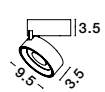

UNIVERSAL | 92001 · 20W