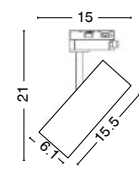

TRACK | 7770407 · 12W · 3000K
8770411 · 12W · 4000K