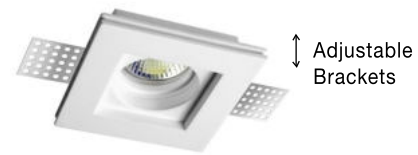

TOBIA | 41844401

White Gypsum
Adjustable Brackets
GU10 1x35 Watt 230 Volt
IP20 Bulb Excluded
L: 10 W: 10 H: 3 cm
Cut Out: 10.5 x 10.5 cm