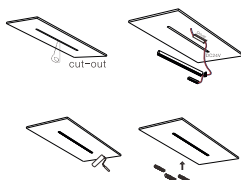

Surface or Pendant
Magnetic Profile IP20
Sandy Black Aluminium
Max Power 300 Watt
L: 100 W: 3.9 H: 7.5 cm

Recess Magnetic Profile IP20
Sandy Black Aluminium
L: 100 W: 6.8 H: 7.5 cm
Max Power 300 Watt
Cut Out: 4.4 cm