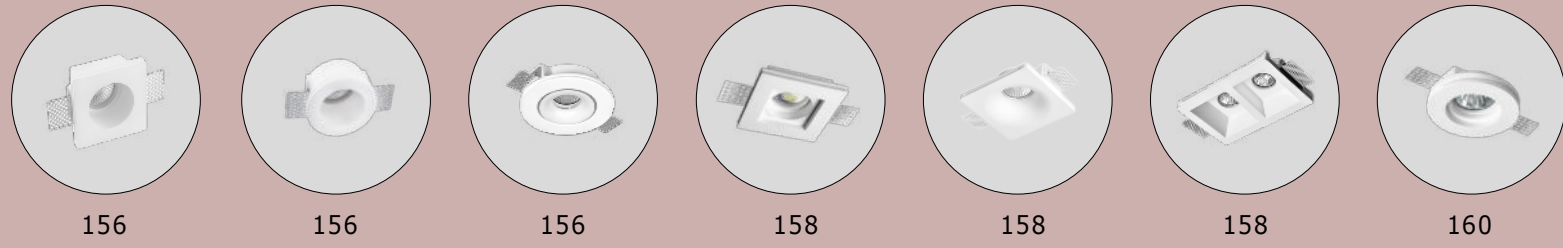

PREVIEW

PREVIEW