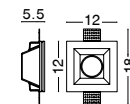

TOBIA | 9879101

White Gypsum
Adjustable Brackets
GU10 1x35 Watt 230 Volt
IP20 Bulb Excluded
L: 12 W: 12 H: 5.5 cm
Cut Out: 12.5 x 12.5 cm