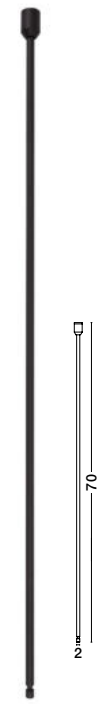

PUZZLE | 9180565

Magnetic Cube Structure
Sandy Black Aluminium IP20
Driver 60 Watt AC85-265V
L: 80 W: 80 H: 10 cm

ZED | 9180567

Sandy Black Aluminium Tube
D: 2 H: 70 cm

ZED | 9180568

Sandy Black Aluminium Tube
D: 2 H: 30 cm

ZED | 9980570

Sandy Black Aluminium Tube
D: 2 H: 10 cm