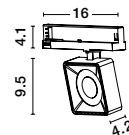

TRACK | 9011872 · 20W · 3000K

Photo	Code	Material	Watt	Volt	Ma	Driver	LED Chip	Dimension (cm)	Lumen	CRI	UGR	Beam Angle	Kelvin	Protection	Adaptor	Adj.	Dim.	Driver Included	Class
	9011861	Sandy White Alum.	20W	230	500	Philips	Cree	D:9.5 H:15.5	1160Lm	>90	≤13	36°	3000K	IP20	4 Wires	✓	X	✓	II
	9011862	Sandy Black Alum.	20W	230	500	Philips	Cree	D:9.5 H:15.5	1160Lm	>90	≤13	36°	3000K	IP20	4 Wires	✓	X	✓	II
	9011871	Sandy White Alum.	20W	230	500	Philips	Cree	L:9.5 H:15.5	1160Lm	>90	≤13	36°	3000K	IP20	4 Wires	✓	X	✓	II
	9011872	Sandy Black Alum.	20W	230	500	Philips	Cree	L:9.5 H:15.5	1160Lm	>90	≤13	36°	3000K	IP20	4 Wires	✓	X	✓	II

COMPATIBLE WITH TRACK RAIL | 9193431 (BLACK) OR 9193421 (WHITE)