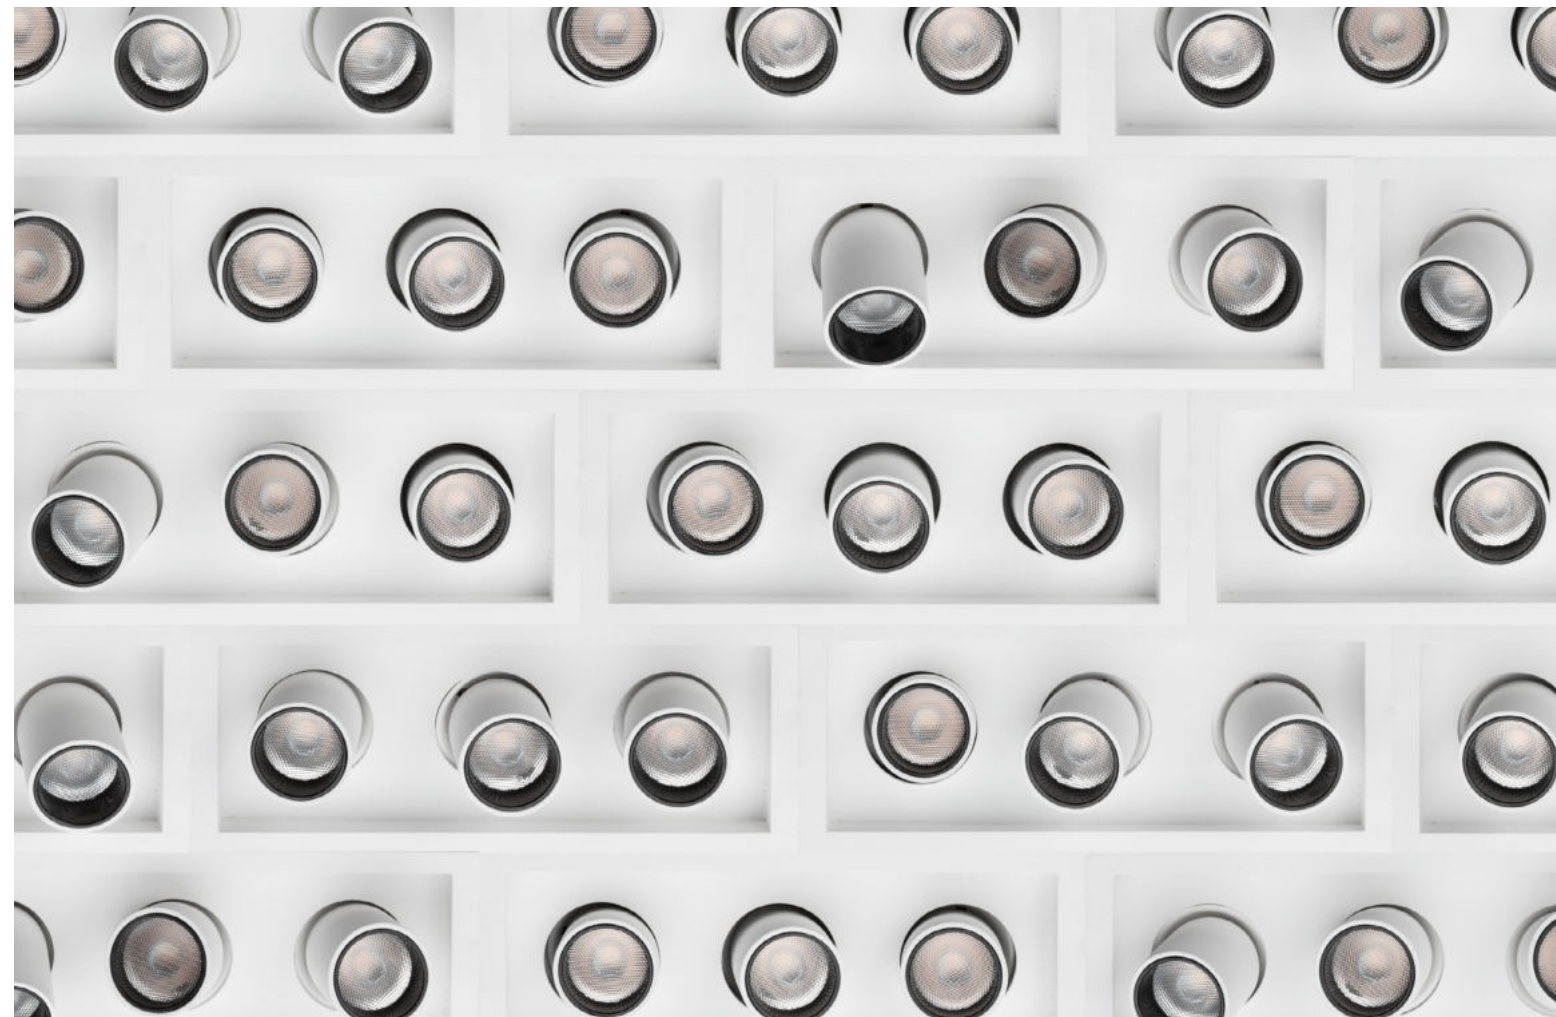

**DON'T FORGET TO CONNECT THEM WITH DRIVER | code: 9020170 - 9020175**  
4 Watt      12 Watt