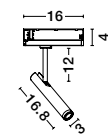

TRACK | 9123131 · 12W · 3000K