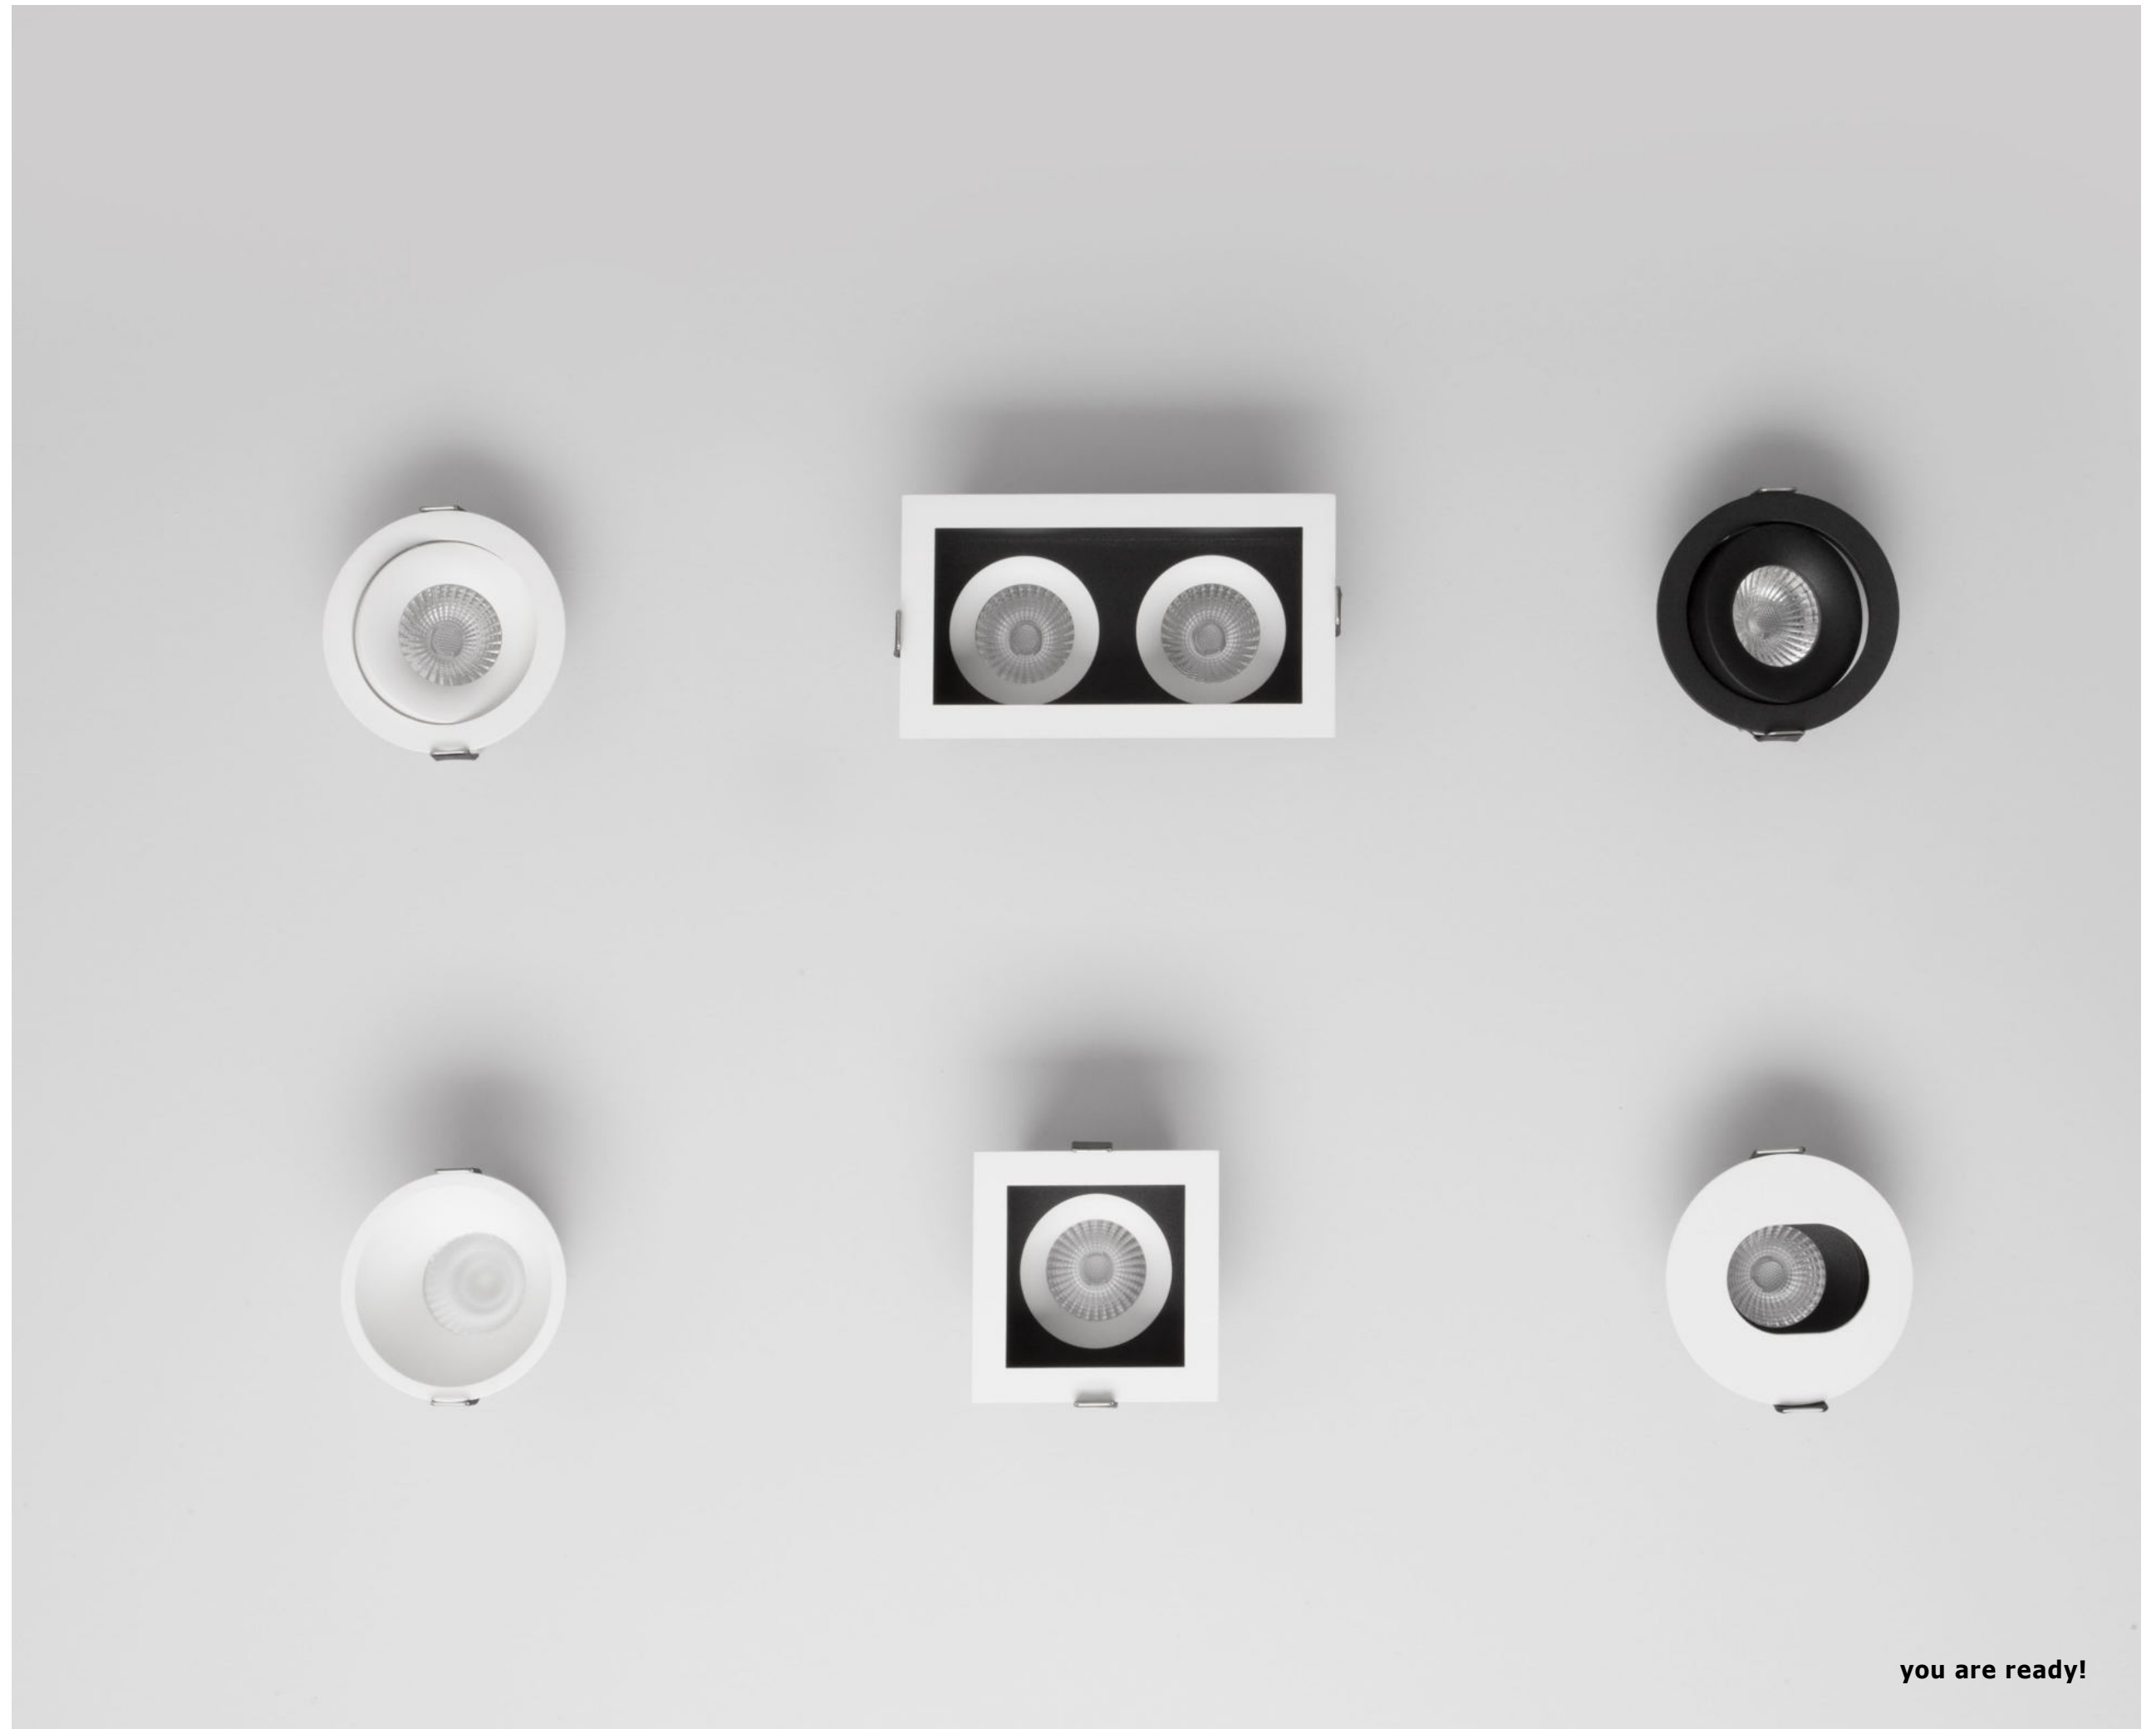

step 1

step 2

step 3

you are ready!