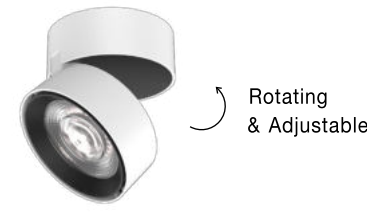

UNIVERSAL | 92001 · 20W