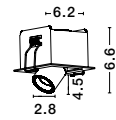

Rotating

Rotating

Rotating

Driver 4W ACTEC MINI
Input: 100-240V AC 50/60Hz
Output: 3-12 VDC
350mA Not Dimmable

Driver 12W ACTEC
Input: 100-240V AC 50/60Hz
Output: 2-34 VDC
350mA Not Dimmable

Photo	Code	Material	Watt	Volt	Ma	Lumen	LED Chip	Dimension (cm)	Cut Out (cm)	CRI	UGR	Beam Angle	Kelvin	Protection	Adj.	Driver Included	Class
	9075916	White Aluminium	3W	9V	350	270Lm	Citizen	L:6.2 W:6.2 H:6.6	5.8x5.7	>90	<16	35°	3000K	IP20	✓	X	III
	9072815	White Aluminium	3W	9V	350	270Lm	Citizen	D:5.2 H:6.8	4.4	>90	<16	35°	3000K	IP20	✓	X	III
	9076117	White Aluminium	9W	9V	350	740Lm	Citizen	L:15.7 W:6.2 H:6.6	15x5.7	>90	<16	35°	3000K	IP20	✓	✓	III

DON'T FORGET TO CONNECT THEM WITH DRIVER | code: 9020170 - 9020175
4 Watt   12 Watt