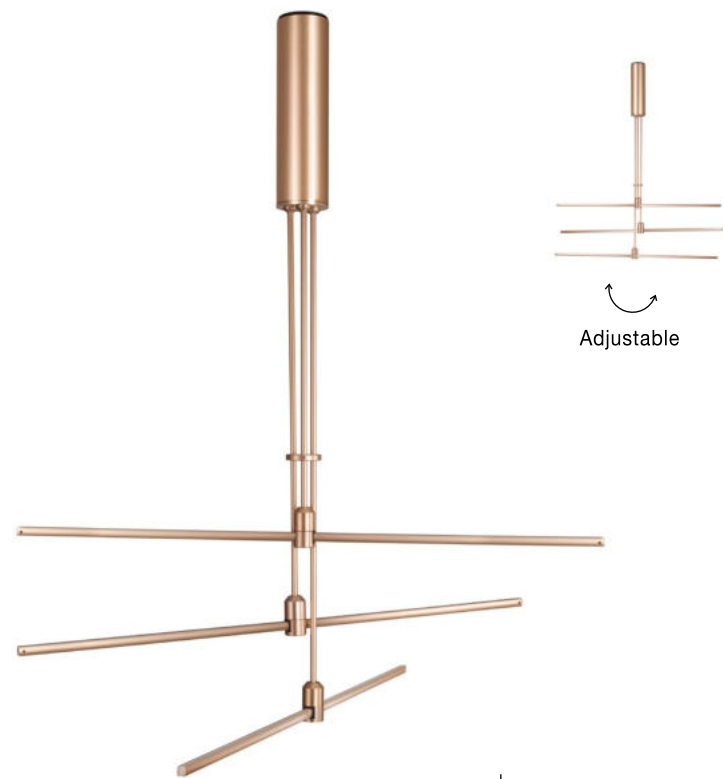

**EASY  
INSTALLATION  
UP  
DOWN**

**DION | 9028923**

Magnetic Circular Structure  
Sandy Black Aluminium IP20  
Included Driver 350 Watt  
AC220-240V Output 24V DC

D1: 100 D2: 80 D3: 60 H: 200 cm

**DION | 9028922**

Magnetic Circular Structure  
Sandy Black Aluminium IP20  
Included Driver 200 Watt  
AC220-240V Output 24V DC

D1: 80 D2: 60 H: 150 cm

**DION | 9028921**

Magnetic Circular Structure  
Sandy Black Aluminium IP20  
Included Driver 60 Watt  
AC220-240V Output 24V DC

D: 60 H: 120 cm

**FEDON | 9028820**

Magnetic Linear Structure  
Satin Gold Aluminium IP20  
Included Driver 100 Watt  
AC220-240V Output 24V DC  
L: 80 H: 110 cm

**FEDON | 9028981**

Magnetic Linear Structure  
Sandy Black Aluminium IP20  
Included Driver 100 Watt  
AC220-240V Output 24V DC  
L: 80 H: 110 cm