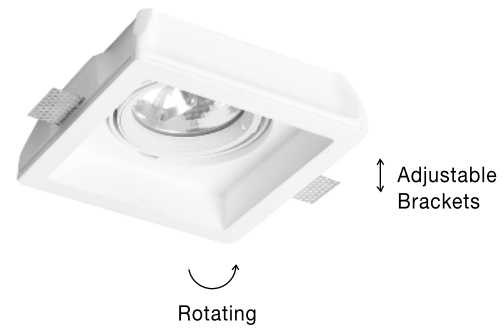

VITALE | 51850801

White Gypsum
Adjustable Brackets
AR111 1x100 Watt 230 Volt
IP20 Bulb Excluded
Adjustable
L: 21 W: 21 D: 6.7 cm
Cut Out: 21.5 x 21.5 cm