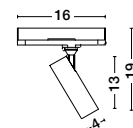

TRACK | 9011942 · 10W · 3000K