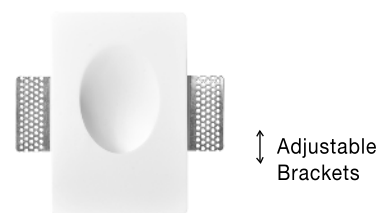

DRIVER | 9889134

Driver 2 Watt Waiberlon
Input: 220-240V AC 50/60Hz
Output: 3-4 VDC
500mA Not Dimmable

CIROCCO | 9188626

White Gypsum
LED 1 Watt CREE 3000K IP20
L: 12 W: 5.5 H: 18 cm
Cut Out: 12.3 x 18.3 cm