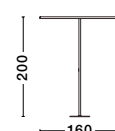

↑ UP

GAL | 9008801

Sandy Black Aluminium
LED Up 30 Watt & Down 10 Watt
Up 2700Lm & Down 900 Lm
3000K 230 Volt UGR<14 IP65
L: 95.6 W: 3.5 H: 200 cm

GAL | 9008815

Sandy Black Aluminium
LED Up 45 Watt & Down 15 Watt
Up 4050Lm & Down 1350Lm
3000K 230 Volt UGR<14 IP65
L: 160 W: 3.5 H: 200 cm