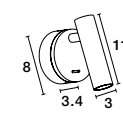

CLIP | 9030201

Sandy White Aluminium
LED Philips 3 Watt
Adjustable Switch On/Off
190Lm 3000K IP20
D: 8 W: 3.4 H: 11 cm