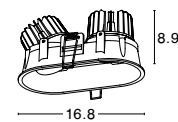

Rotating

LAZIO | 8044809