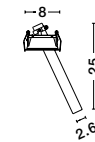

**GIACOMO | 51855402**

Gypsum & Black Metal  
Downlight Adjustable  
GU10 1x35 Watt 230 Volt  
IP 20 Bulb Excluded  
D: 6 L: 15.5 H: 23 cm  
Cut Out: 15.8 x 15.8 cm

**ZETAN | 9232122**

**ZETAN | 9232121**