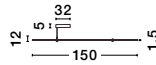

MAGNA | 9180120

Magnetic Wall Structure
Sandy Black Aluminium IP20
Driver 120 Watt AC85-265V
L: 150 W: 4 H: 12 cm