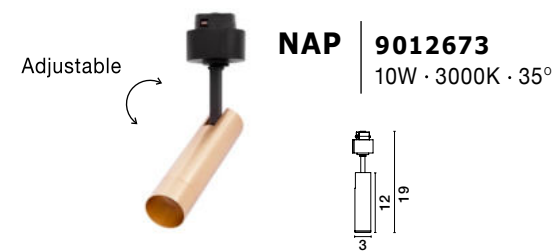

Photo	Code	Material	Watt	Volt	LED Chip	Dimension(cm)	Lumen	CRI	UGR	Beam Angle	Kelvin	Protection	Adj.	Driver Included	Dim.	Class
	9012675	Satin Gold Aluminium & Glass	5W	DC24V	Philips	D:12 H:80	220Lm	>90	<18	120°	3000K	IP20	X	X	X	III
	9012672	Sandy Black Aluminium & Glass	5W	DC24V	Philips	D:10 H:80	380Lm	>90	<18	360°	3000K	IP20	X	X	X	III
	9012671	Sandy Black Aluminium & Glass	5W	DC24V	Philips	D:10 H:15	380Lm	>90	<18	360°	3000K	IP20	X	X	X	III
	9012674	Sandy Black Aluminium & Glass	5W	DC24V	Philips	D:12 H:16.5	220Lm	>90	<18	120°	3000K	IP20	X	X	X	III