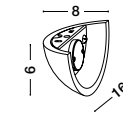

ICARUS | 9082171

White Gypsum
LED 4 Watt 230 Volt
416Lm 3000K IP20 CRI 80
D: 16 W: 8 H: 6 cm