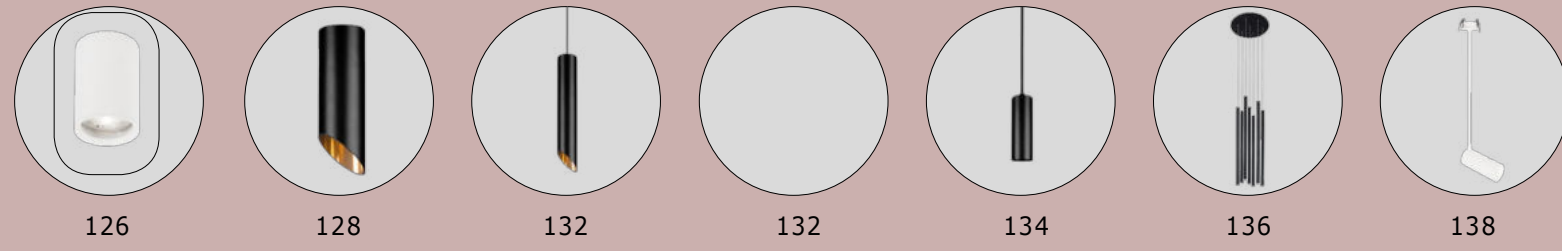

PREVIEW

PREVIEW