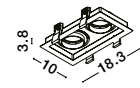

CEDI | 9430552

Sandy Black Aluminium
LED GU10 2x10 Watt IP20
220-240 Volt Bulb Excluded
Rotating L: 10 W: 10 H: 3.8 cm
Cut Out: 9.5 cm