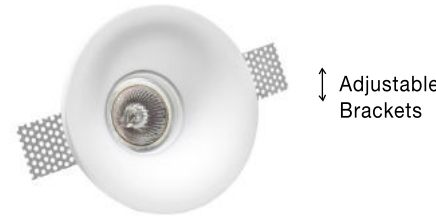

COSIMO | 51826202

White Gypsum
Adjustable Brackets
GU10 1x35 Watt 230 Volt
IP20 Bulb Excluded
D: 13 H: 4.5 cm
Cut Out: 13.5 cm