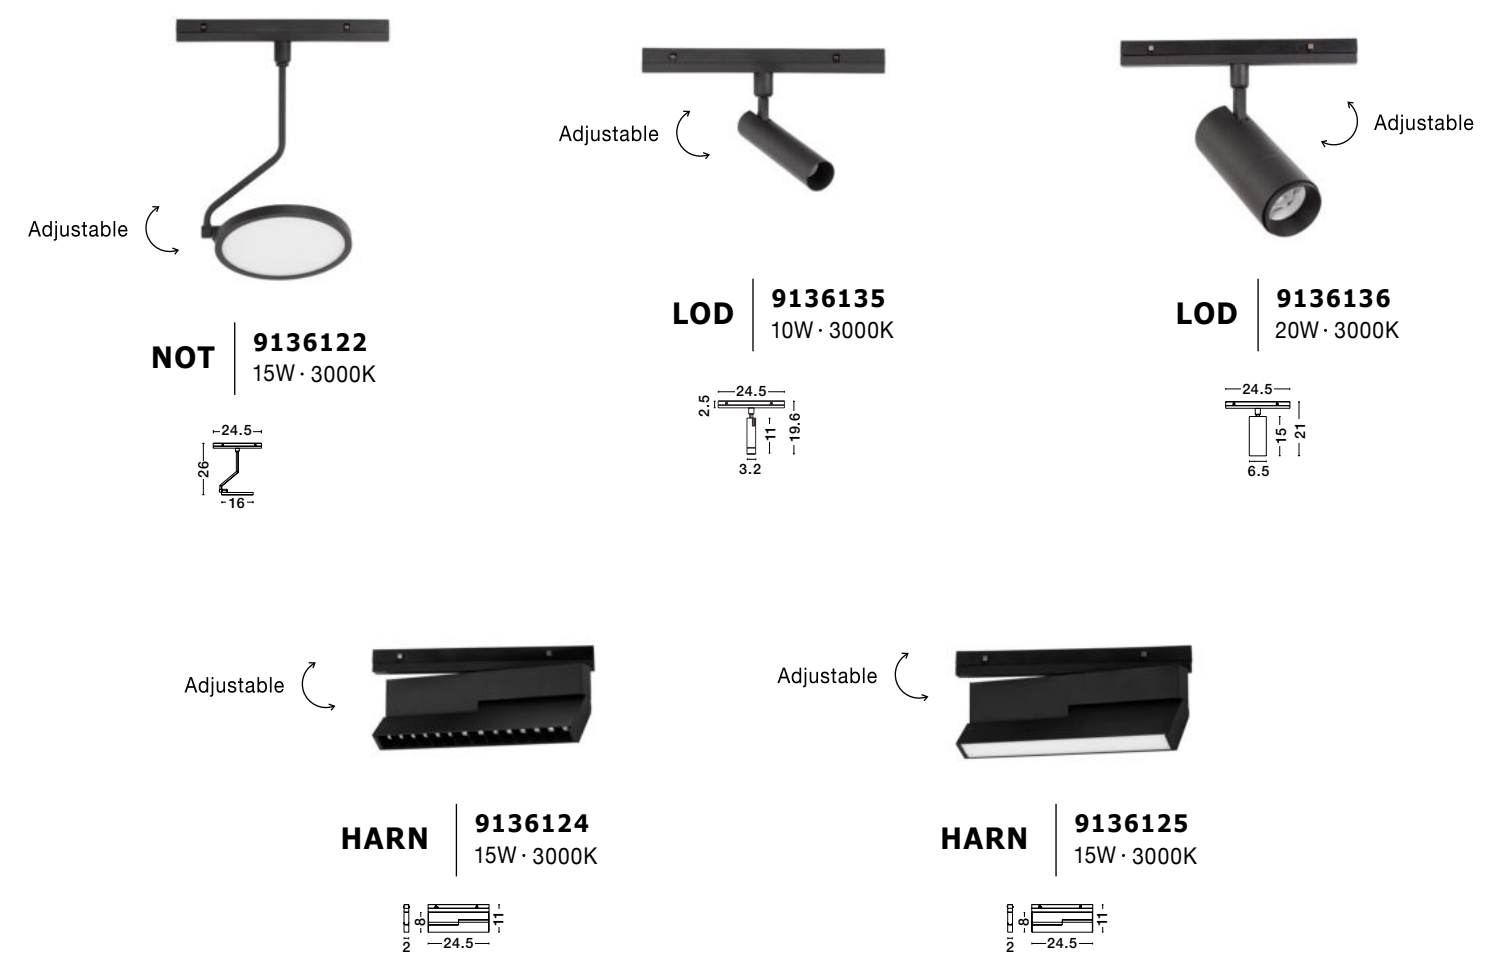

**TINT | 9236323**  
 Connector Tube  
 Sandy Black Aluminium  
 D: 2.3 H: 70 cm

**TINT | 9236360**  
 Connector Tube  
 Sandy Black Aluminium  
 D: 6 H: 70 cm

MAGNETIC DECORATIVE  
ACCESSORIES

CRI  
90

Photo	Code	Material	Watt	Volt	LED Chip	Dimension (cm)	Lumen	CRI	UGR	Beam Angle	Kelvin	Protection	Adj.	Driver Included	Dim.	Class
	9136122	Sandy Black Aluminium	15W	DC24V	Osram	D: 24.5 H: 26	1200Lm	>90	<14	120°	3000K	IP20	√	X	X	III
	9136135	Sandy Black Aluminium	10W	DC24V	Pauray	L: 24.5 H: 20	800Lm	>90	<14	35°	3000K	IP20	√	X	X	III
	9136136	Sandy Black Aluminium	20W	DC24V	Cree	L: 24.5 H: 21	1600Lm	>90	<14	35°	3000K	IP20	√	X	X	III
	9136124	Sandy Black Aluminium	15W	DC24V	Philips	L: 24.5 H: 11	1200Lm	>90	<14	30°	3000K	IP20	√	X	X	III
	9136125	Sandy Black Aluminium	15W	DC24V	Philips	L: 24.5 H: 11	1200Lm	>90	<18	120°	3000K	IP20	√	X	X	III