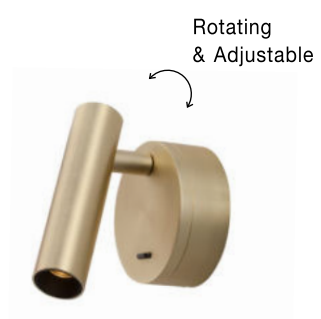

CLIP | 9030203

Satin Brass Aluminium
LED Philips 3 Watt
Adjustable Switch On/Off
190Lm 3000K IP20
D: 8 W: 3.4 H: 11 cm