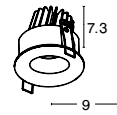

8016905 · 10W · 3000K
8016906 · 10W · 4000K