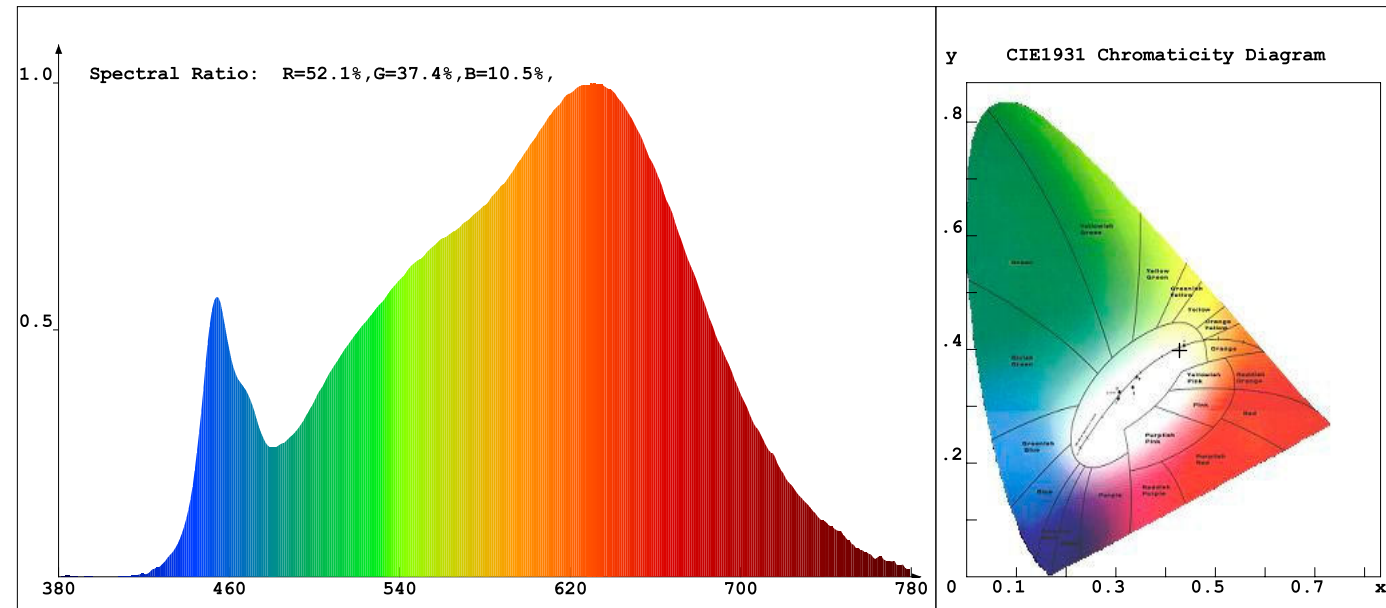

GU10
TRIMLESS

1. The installation must be done in strict accordance with the instruction.
2. Please don't install the lighting in easily damaged, deformed, unsteady ceiling.
3. Please make sure you have cut off the power supply before install, changing or clearing the lamp.
4. Please make sure there is no component loose.