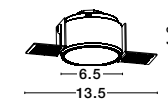

BRAD | 9017403

Sandy Black Aluminium Trimless
LED GU10 1x10 Watt
220-240 Volt
IP20 Bulb Excluded
D: 6.5 H: 4.6 cm
Cut Out: 7.2 cm