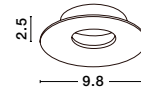

REDO | 9418501

Sandy White Aluminium
LED GU10 1x10 Watt IP20
220-240 Volt Bulb Excluded
D: 9.8 H: 2.5 cm
Cut Out: 6.5 cm