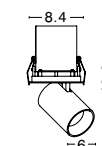

Photo	Code	Material	Watt	LED Chip	Lumen	Dimension(cm)	Cut Out(cm)	CRI	Beam Angle	Kelvin	Protection	Adj.	Driver Included
	7770443	Black Aluminium	15W	Luminus	1275Lm	D:9.6 H:12-21	8.5	>90	60°	3000K	IP20	✓	Philips
	7770442	White Aluminium	15W	Luminus	1275Lm	D:9.6 H:12-21	8.5	>90	60°	3000K	IP20	✓	Philips
	7770445	Black Aluminium	30W	Luminus	2890Lm	D:14 H:16-26.3	12.5	>90	60°	3000K	IP20	✓	Philips
	7770444	White Aluminium	30W	Luminus	2890Lm	D:14 H:16-26.3	12.5	>90	60°	3000K	IP20	✓	Philips

Photo	Code	Material	Watt	LED Chip	Lumen	Dimension(cm)	Cut Out(cm)	CRI	Beam Angle	Kelvin	Protection	Adj.	Driver Included
	9232131	Black Aluminium	12W	Cree	720Lm	D:6-8.4 H:18.6	9.2	>90	24°	3000K	IP32	✓	✓
	9232130	White & Black Alum.	12W	Cree	720Lm	D:6-8.4 H:18.6	9.2	>90	24°	3000K	IP32	✓	✓

Included Driver 12 Watt
Input: 220-240V AC 50/60Hz
Output: 30-42 VDC
300mA Not Dimmable