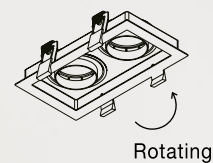

CEDI | 9430124

Sandy Black & White Aluminium
LED GU10 1x10 Watt IP20
220-240 Volt Bulb Excluded
Rotating D: 10 H: 3.8 cm
Cut Out: 9.5 cm