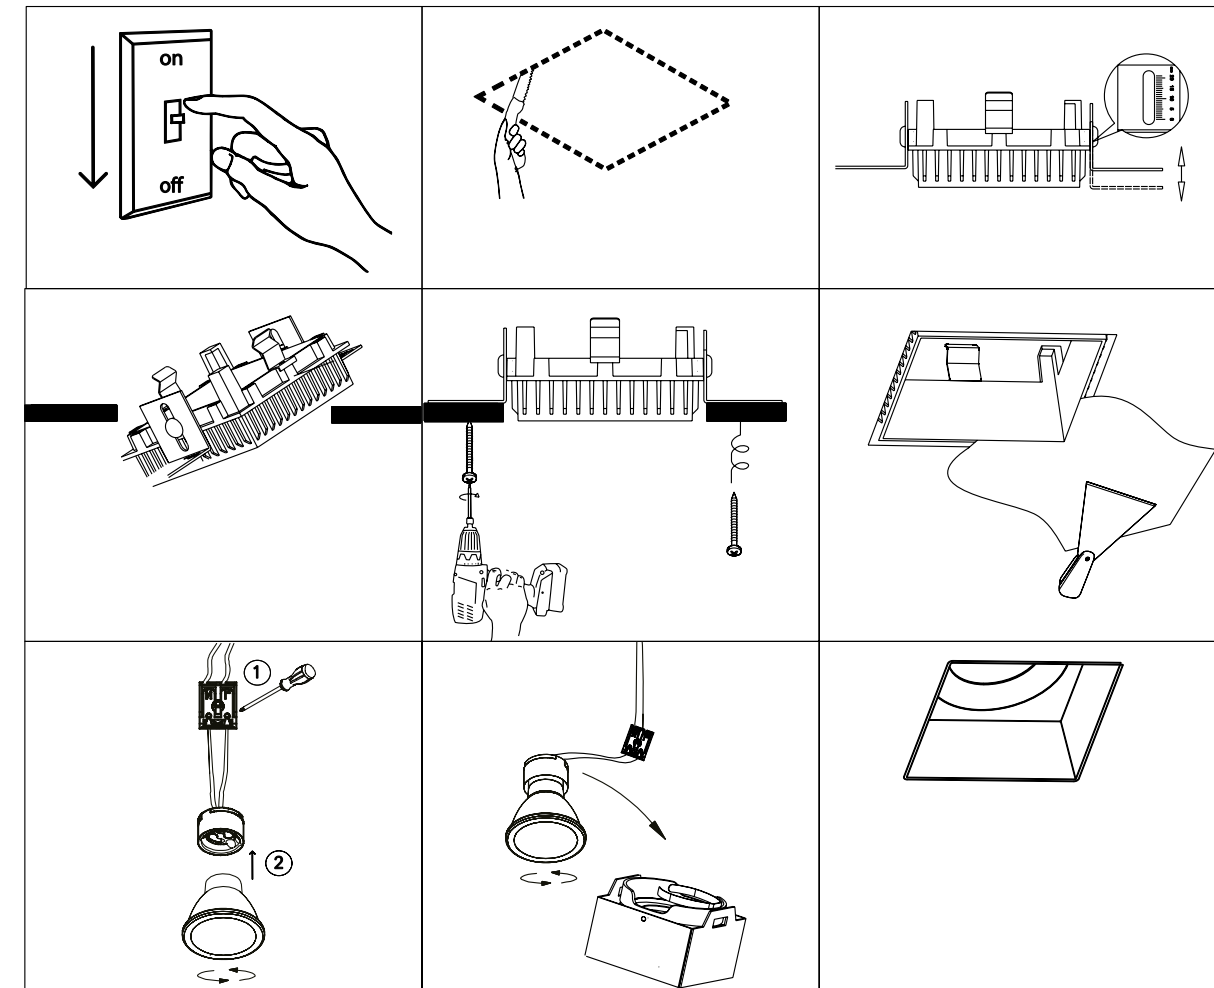

GU10
TRIMLESS

1. The installation must be done in strict accordance with the instruction.
2. Please don't install the lighting in easily damaged, deformed, unsteady ceiling.
3. Please make sure you have cut off the power supply before install, changing or clearing the lamp.
4. Please make sure there is no component loose.