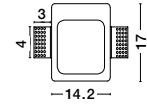

CIROCCO | 6600801

White Gypsum
LED 1 Watt 3000K IP20
Driver Excluded
L: 14.2 W: 4.5 H: 17 cm
Cut Out: 14.5 x 17.3 cm