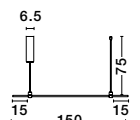

GRAMMI 04 | 9028750

Magnetic Tubular Structure
Satin Gold Aluminium IP20
Included Driver 60 Watt
AC220-240V Output 24V DC
L: 150 H: 75 cm