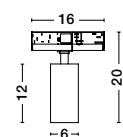

TRACK | 9123142 · 24W · 3000K