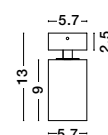

TOD | 9011312

Sandy Black Aluminium
LED GU10 1x10 Watt 230 Volt
IP20 Bulb Excluded
Adjustable
D: 5.7 H1: 9 H2: 13 cm