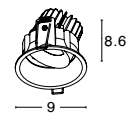

Rotating

LAZIO | 8044909