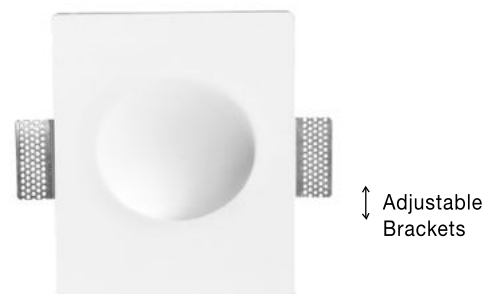

CIROCCO | 9602615

White Gypsum
GU10 1x50 Watt 230 Volt
IP20 Bulb Excluded
L: 21 W: 7.8 H: 25 cm
Cut Out: 21.3 x 25.3 cm