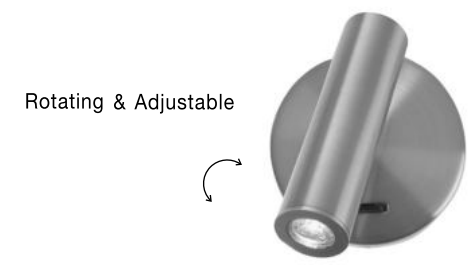

LAREDO | 8140522

Chrome Aluminium
LED Samsung 3 Watt
Adjustable Switch On/Off
190Lm 3000K IP20
L: 11 W: 9 H: 11 cm