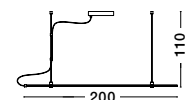

GRAMMI 02 | 9180564

Magnetic Tubular Structure
Sandy Black Aluminium IP20
Driver 100 Watt AC85-265V
L: 200 H: 110 cm