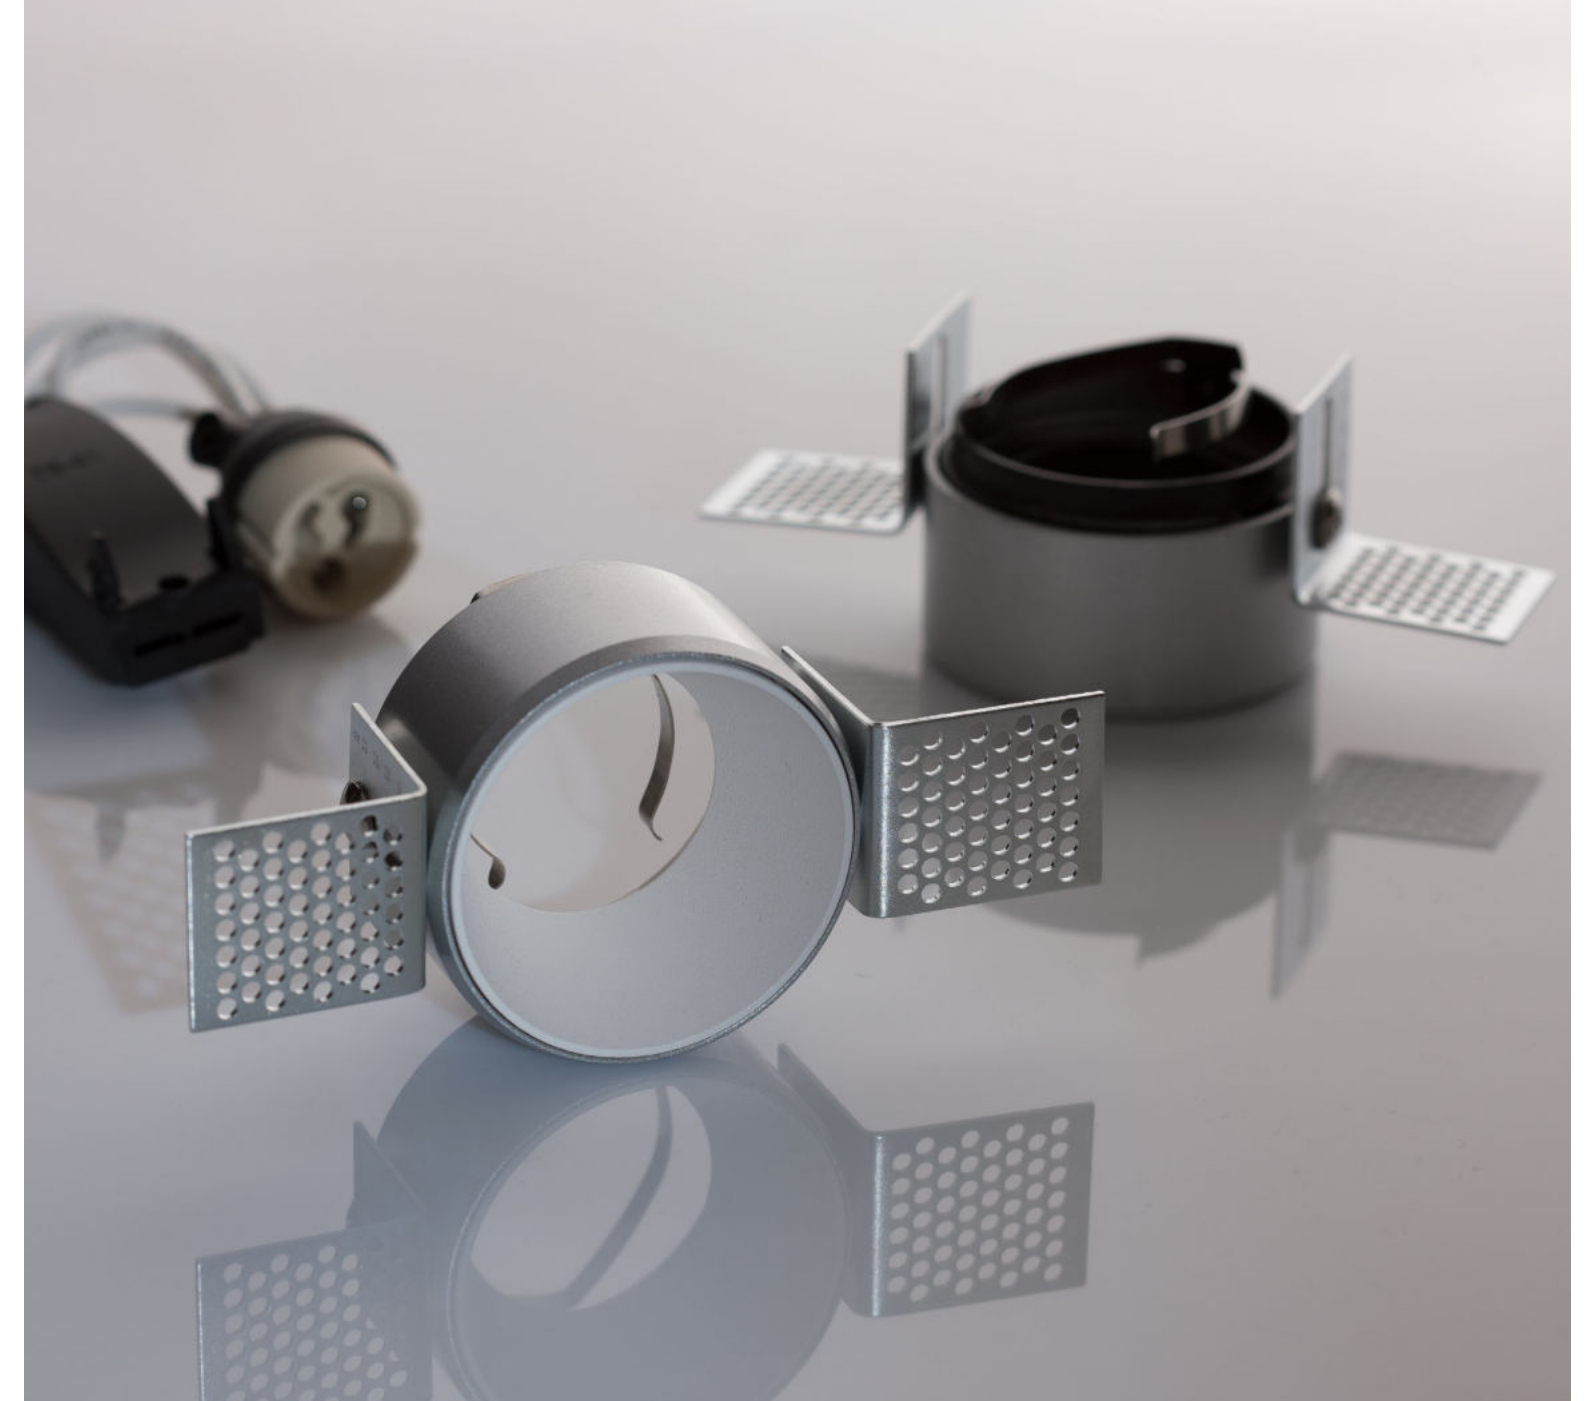

BRAD | 9000351

Sandy White Aluminium Trimless
LED GU10 1x10 Watt
220-240 Volt Adjustable
IP20 Bulb Excluded
L: 8.8 H: 6.2 cm
Cut Out: 8.5x8.5 cm

BRAD | 9000352

Sandy Black Aluminium Trimless
LED GU10 1x10 Watt
220-240 Volt Adjustable
IP20 Bulb Excluded
L: 8.8 H: 6.2 cm
Cut Out: 8.5x8.5 cm

BRAD | 9017391

Sandy White Aluminium Trimless
LED GU10 1x10 Watt
220-240 Volt Adjustable
IP20 Bulb Excluded
D: 8.1 H: 5.1 cm
Cut Out: 10 cm

BRAD | 9017392

Sandy Black Aluminium Trimless
LED GU10 1x10 Watt
220-240 Volt Adjustable
IP20 Bulb Excluded
D: 8.1 H: 5.1 cm
Cut Out: 10 cm

**TRIMLESS
GU10
ADJUSTABLE**

BRAD | 9017402

Sandy White Aluminium Trimless
LED GU10 1x10 Watt
220-240 Volt
IP20 Bulb Excluded
D: 6.5 H: 4.6 cm
Cut Out: 7.2 cm

BRAD | 9017403

Sandy Black Aluminium Trimless
LED GU10 1x10 Watt
220-240 Volt
IP20 Bulb Excluded
D: 6.5 H: 4.6 cm
Cut Out: 7.2 cm