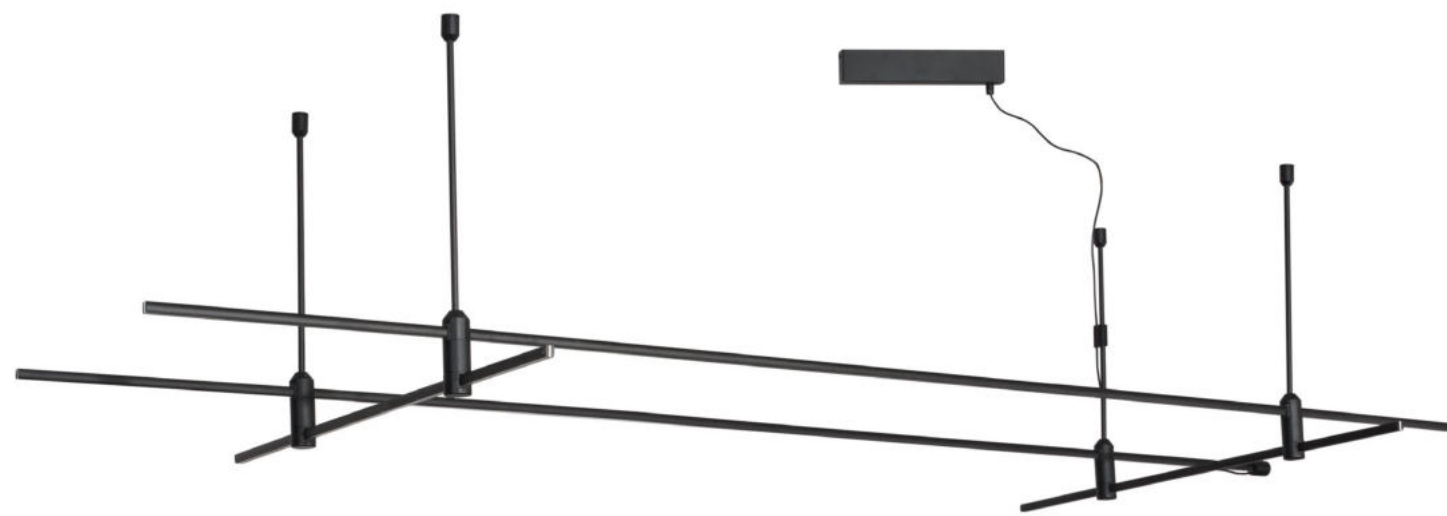

**CRON | 9028310**

Magnetic Tubular Structure  
Satin Gold Aluminium IP20  
Included Driver 100 Watt  
AC220-240V Output 24V DC  
L: 300 H: 35 cm

**CRON | 9028311**

Magnetic Tubular Structure  
Sandy Black Aluminium IP20  
Included Driver 100 Watt  
AC220-240V Output 24V DC  
L: 300 H: 35 cm

**CRIMSON | 9190800**

Magnetic Tubular Structure  
Sandy Black Aluminium IP20  
Driver 100 Watt AC85-265V  
L: 200 W: 80 H: 35 cm

**CRIMSON | 9190350**

Magnetic Tubular Structure  
Sandy Black Aluminium  
L: 200 H: 35 cm