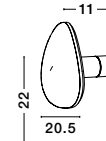

CRONUS | 9084081

White Gypsum
LED 12 Watt 230 Volt
1121Lm 3000K IP20 CRI>80
L: 20.5 W: 11 H: 22 cm