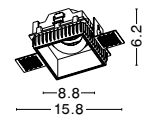

BRAD | 9000351

Sandy White Aluminium Trimless
LED GU10 1x10 Watt
220-240 Volt Adjustable
IP20 Bulb Excluded
L: 8.8 H: 6.2 cm
Cut Out: 8.5x8.5 cm