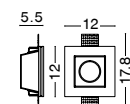

TOBIA | 9879102

White Gypsum & Glass
Adjustable Brackets
GU10 1x35 Watt 230 Volt
IP20 Bulb Excluded
L: 12 W: 12 H: 5.5 cm
Cut Out: 12.5 x 12.5 cm