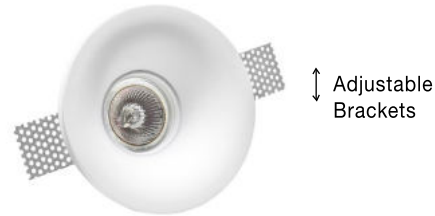

COSIMO | 9879105

White Gypsum
Adjustable Brackets
GU10 1x35 Watt 230 Volt
IP20 Bulb Excluded
D: 12 H: 4.3 cm
Cut Out: 12.5 cm