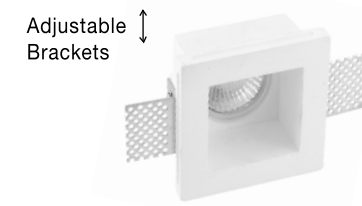

**COSIMO | 9879109**

White Gypsum  
Adjustable Brackets  
GU10 1x35 Watt 230 Volt  
IP20 Bulb Excluded  
L: 8 W: 8 H: 5.2 cm  
Cut Out: 8.5 x 8.5 cm

**COSIMO | 7100461**

White Gypsum  
Adjustable Brackets  
GU10 1x35 Watt 230 Volt  
IP20 Bulb Excluded  
L: 8 W: 8 H: 6 cm  
Cut Out: 8.5 x 8.5 cm