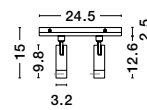

Adjustable

ZANO | 1025202
15W · 3000K