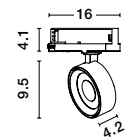

TRACK | 9011861 · 20W · 3000K