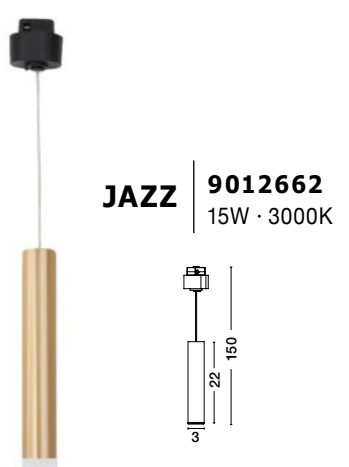

**INSTALLATION & REMOVAL OF PRODUCTS**

All Fittings Can Be Magnetically Installed Ensuring Tool-Free Mounting And Repositioning

Photo	Code	Material	Watt	Volt	LED Chip	Dimension(cm)	Lumen	CRI	UGR	Beam Angle	Kelvin	Protection	Adj.	Driver Included	Dim.	Class
	8252010	Sandy Black Aluminium	10W	DC24V	Cree	D:3 H1:20 H2:150	800Lm	>90	<14	45°	4000K	IP20	X	X	X	III
	8252030	Sandy Black Aluminium	10W	DC24V	Cree	D:3 H1:20 H2:150	720Lm	>90	<14	45°	3000K	IP20	X	X	X	III
	9025201	Sandy Black Aluminium	15W	DC24V	Cree	D:3 H1:22 H2:150	730Lm	>90	<18	120°	3000K	IP20	X	X	X	III
	9012676	Satin Gold Aluminium	10W	DC24V	Cree	D:3 H1:20 H2:150	720Lm	>90	<14	45°	3000K	IP20	X	X	X	III
	9012662	Satin Gold Aluminium	15W	DC24V	Cree	D:3 H1:22 H2:150	730Lm	>90	<18	120°	3000K	IP20	X	X	X	III
	8252031	Sandy Black Aluminium	10W	DC24V	Cree	D:3 H1:11 H2:42	720Lm	>90	<14	30°	3000K	IP20	✓	X	X	III
	8252032	Sandy Black Aluminium	10W	DC24V	Cree	D:3 H1:11 H2:62	720Lm	>90	<14	30°	3000K	IP20	✓	X	X	III

Photo	Code	Material	Watt	Volt	LED Chip	Dimension(cm)	Lumen	CRI	UGR	Beam Angle	Kelvin	Protection	Adj.	Driver Included	Dim.	Class
	9012675	Satin Gold Aluminium & Glass	5W	DC24V	Philips	D:12 H:80	220Lm	>90	<18	120°	3000K	IP20	X	X	X	III
	9012672	Sandy Black Aluminium & Glass	5W	DC24V	Philips	D:10 H:80	380Lm	>90	<18	360°	3000K	IP20	X	X	X	III
	9012671	Sandy Black Aluminium & Glass	5W	DC24V	Philips	D:10 H:15	380Lm	>90	<18	360°	3000K	IP20	X	X	X	III
	9012674	Sandy Black Aluminium & Glass	5W	DC24V	Philips	D:12 H:16.5	220Lm	>90	<18	120°	3000K	IP20	X	X	X	III