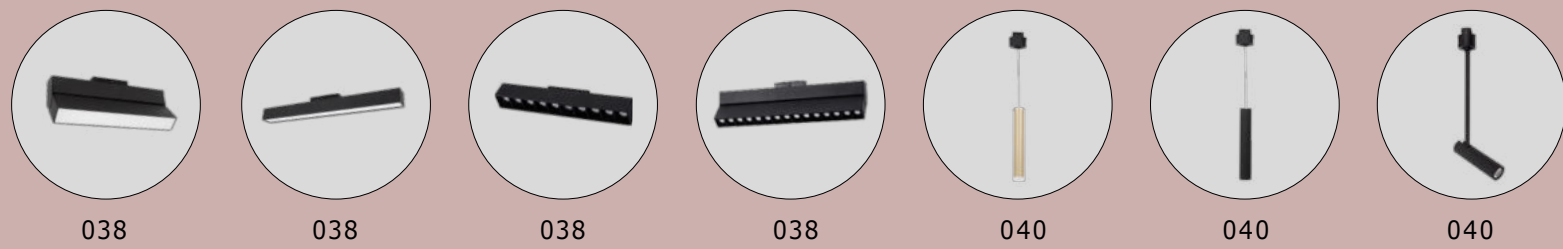

PREVIEW

PREVIEW