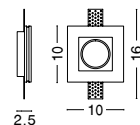

TOBIA | 9879107

White Gypsum
GU10 1x35 Watt 230 Volt
IP20 Bulb Excluded
L: 10 W: 10 H: 2.5 cm
Cut Out: 10.5 x 10.5 cm