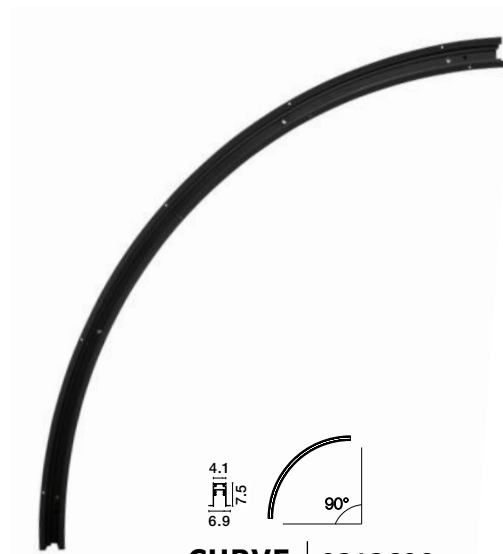

CURVE | 9212690

Curve Truck 90°
Recess Magnetic Profile IP20
Sandy Black Aluminium
R: 120 W: 6.9 H: 7.5 cm