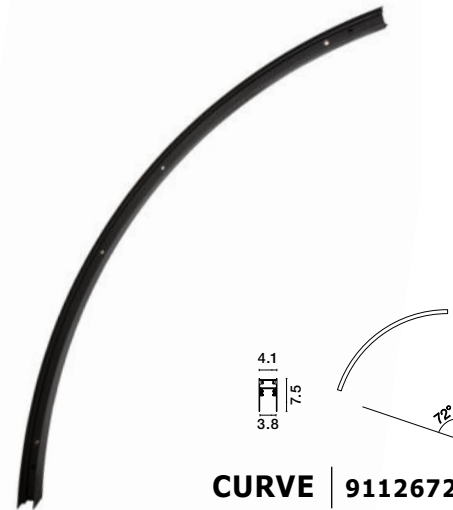

CURVE | 9112672

Curve Track 72°
Surface or Pendant
Magnetic Profile IP20
Sandy Black Aluminium
R: 120 W: 4.1 H: 7.5 cm