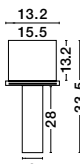

GIACOMO | 51855402

Gypsum & Black Metal
Downlight Adjustable
GU10 1x35 Watt 230 Volt
IP 20 Bulb Excluded
D: 6 L: 15.5 H: 23 cm
Cut Out: 15.8 x 15.8 cm