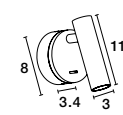

CLIP | 9030202

Sandy Black Aluminium
LED Philips 3 Watt
Adjustable Switch On/Off
190Lm 3000K IP20
D: 8 W: 3.4 H: 11 cm