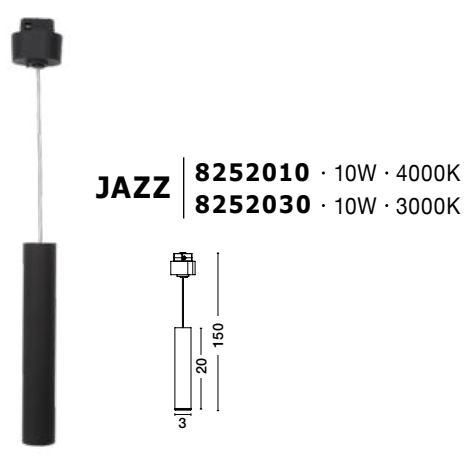

**INSTALLATION & REMOVAL OF PRODUCTS**

All Fittings Can Be Magnetically Installed Ensuring Tool-Free Mounting And Repositioning

Photo	Code	Material	Watt	Volt	LED Chip	Dimension(cm)	Lumen	CRI	UGR	Beam Angle	Kelvin	Protection	Adj.	Driver Included	Dim.	Class
	8252010	Sandy Black Aluminium	10W	DC24V	Cree	D:3 H1:20 H2:150	800Lm	>90	<14	45°	4000K	IP20	X	X	X	III
	8252030	Sandy Black Aluminium	10W	DC24V	Cree	D:3 H1:20 H2:150	720Lm	>90	<14	45°	3000K	IP20	X	X	X	III
	9025201	Sandy Black Aluminium	15W	DC24V	Cree	D:3 H1:22 H2:150	730Lm	>90	<18	120°	3000K	IP20	X	X	X	III
	9012676	Satin Gold Aluminium	10W	DC24V	Cree	D:3 H1:20 H2:150	720Lm	>90	<14	45°	3000K	IP20	X	X	X	III
	9012662	Satin Gold Aluminium	15W	DC24V	Cree	D:3 H1:22 H2:150	730Lm	>90	<18	120°	3000K	IP20	X	X	X	III
	8252031	Sandy Black Aluminium	10W	DC24V	Cree	D:3 H1:11 H2:42	720Lm	>90	<14	30°	3000K	IP20	✓	X	X	III
	8252032	Sandy Black Aluminium	10W	DC24V	Cree	D:3 H1:11 H2:62	720Lm	>90	<14	30°	3000K	IP20	✓	X	X	III