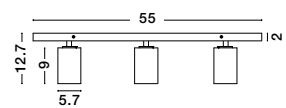

TOD | 9012301

Sandy White Aluminium
LED GU10 1x10 Watt 230 Volt
IP20 Bulb Excluded
Adjustable
D: 5.7 H1: 9 H2: 12.7 cm