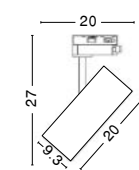

TRACK | 7770409 · 30W · 3000K
8770414 · 30W · 4000K