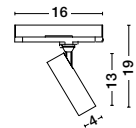

TRACK | 9011941 · 10W · 3000K