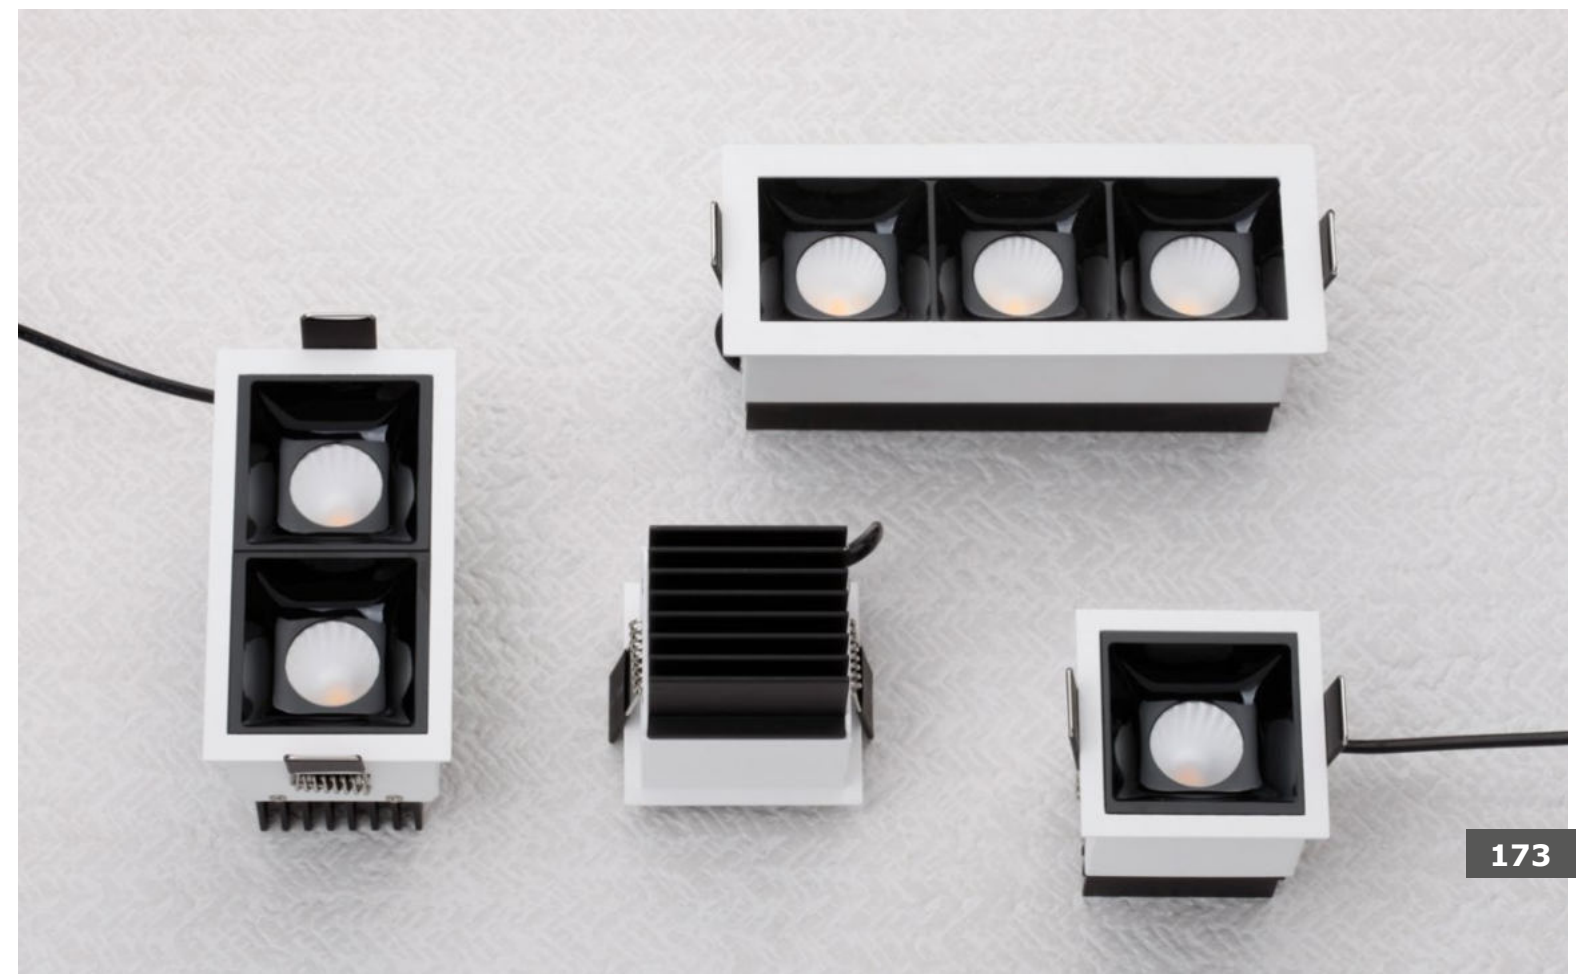

**DON'T FORGET TO CONNECT THEM WITH DRIVER | code: 9020174 - 9020173**  
7 Watt 13 Watt

**TRIMLESS**

**GYPSUM  
GU10**

**GIACOMO | 51855201**

Gypsum & White Metal  
Downlight Adjustable  
GU10 1x35 Watt 230 Volt  
IP 20 Bulb Excluded  
D: 6 L: 15.5 H: 33 cm  
Cut Out: 15.8 x 15.8 cm