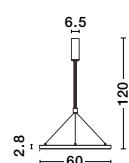

DION | 9028921

Magnetic Circular Structure
Sandy Black Aluminium IP20
Included Driver 60 Watt
AC220-240V Output 24V DC

D: 60 H: 120 cm