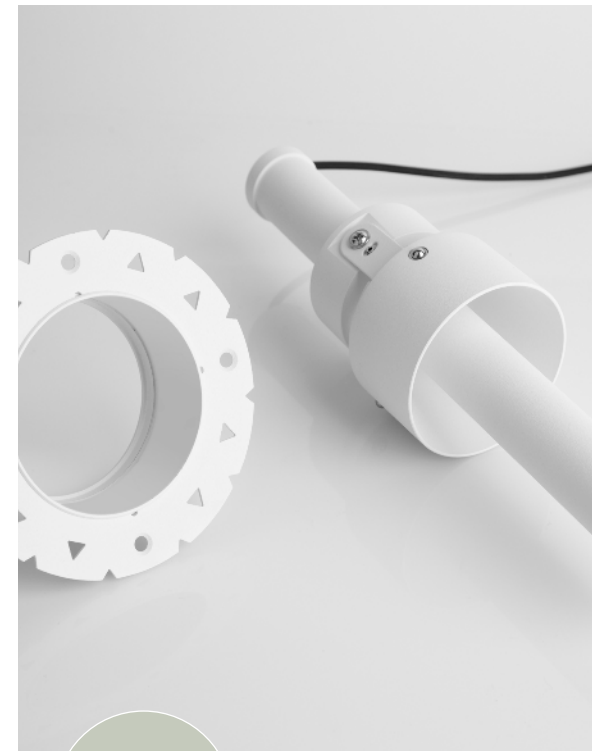

**DRIVER
INCLUDED**