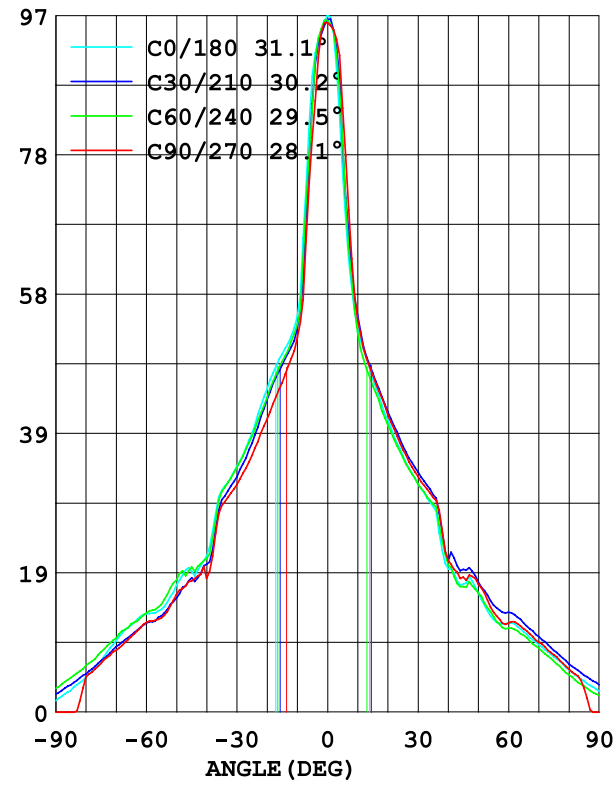

LUMINOUS INTENSITY DISTRIBUTION