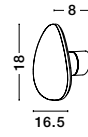

CRONUS | 9084071

White Gypsum
LED 10 Watt 230 Volt
927Lm 3000K IP20 CRI>80
L: 16 W: 8 H: 18 cm