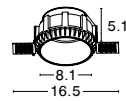

BRAD | 9017391

Sandy White Aluminium Trimless
LED GU10 1x10 Watt
220-240 Volt Adjustable
IP20 Bulb Excluded
D: 8.1 H: 5.1 cm
Cut Out: 10 cm