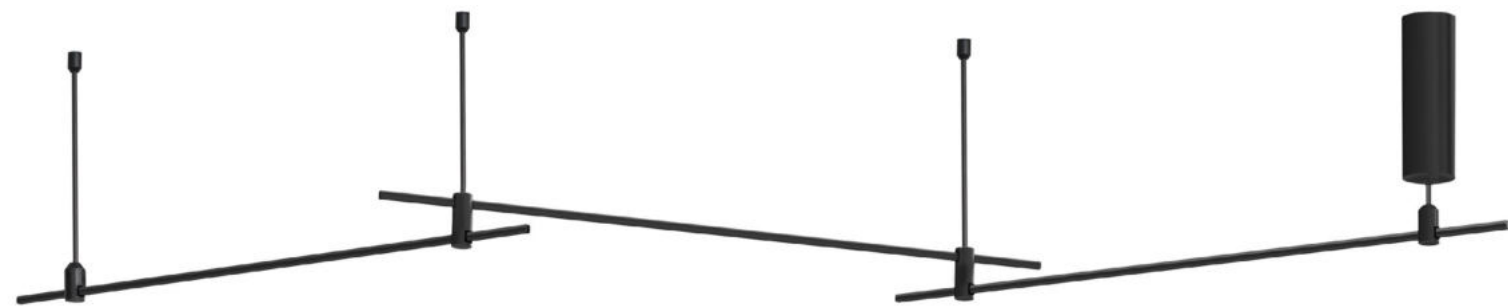

**CRON | 9028310**

Magnetic Tubular Structure  
Satin Gold Aluminium IP20  
Included Driver 100 Watt  
AC220-240V Output 24V DC  
L: 300 H: 35 cm

**CRON | 9028311**

Magnetic Tubular Structure  
Sandy Black Aluminium IP20  
Included Driver 100 Watt  
AC220-240V Output 24V DC  
L: 300 H: 35 cm