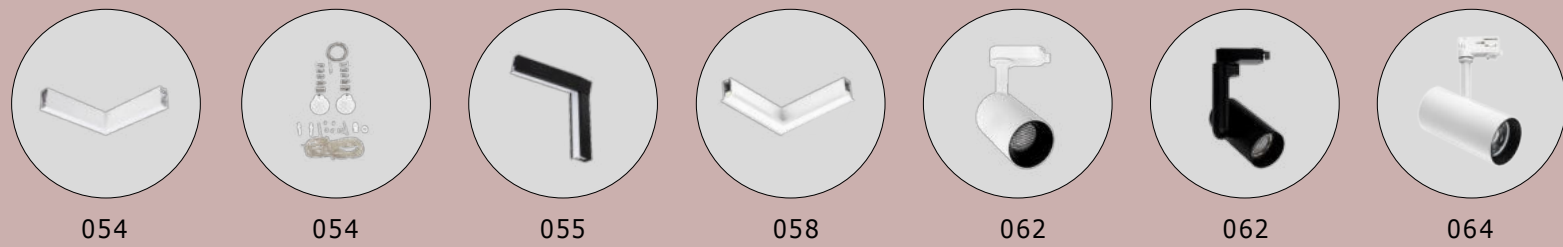

PREVIEW

PREVIEW