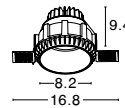

BELLUNO | 8019310