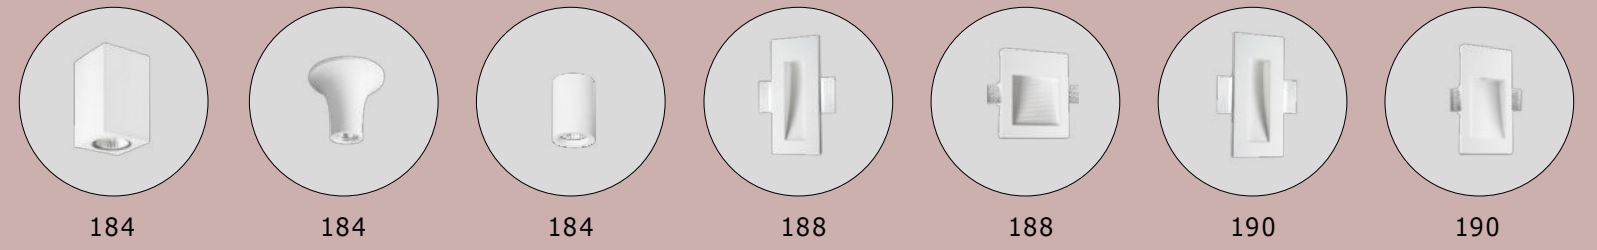

PREVIEW

PREVIEW