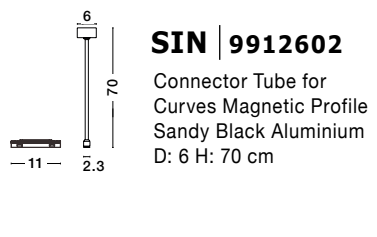

ACCESSORIES FOR CURVES MAGNETIC PROFILE

JOIN 9112672 AND 8252001 TO HAVE THE FOLLOWING SHAPE