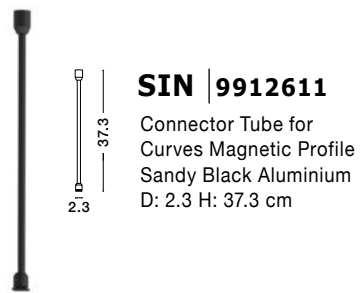

ACCESSORIES FOR CURVES MAGNETIC PROFILE

JOIN 9112672 AND 8252001 TO HAVE THE FOLLOWING SHAPE