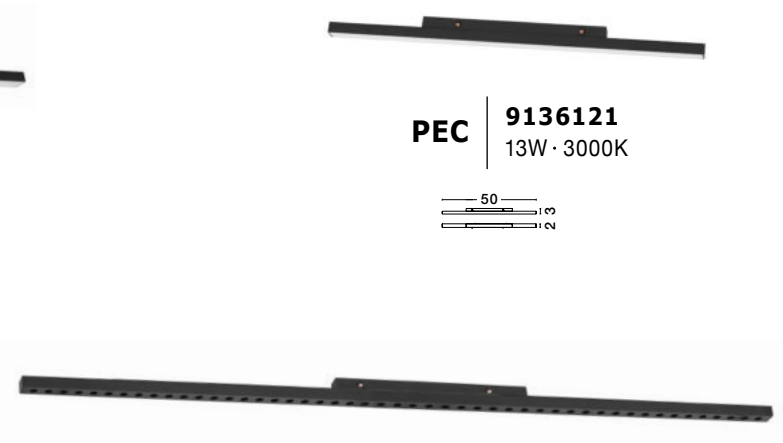

KOZY 9136131
26W · 3000K

PEC 9136121
13W · 3000K