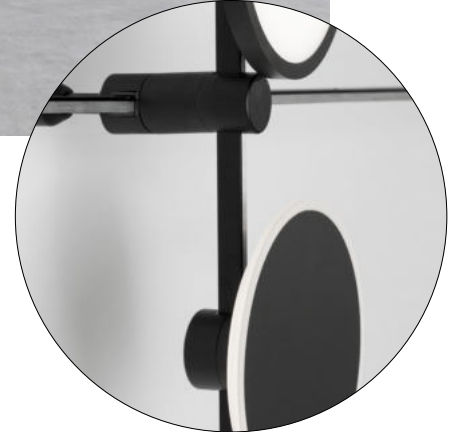

WALL MAGNETIC DECORATIVE  
& ACCESSORIES

**CREATE  
YOUR  
WALL  
DESIGN**

**MAGNA | 9180660**

Magnetic Wall Structure  
Sandy Black Aluminium IP20  
Driver 60 Watt AC85-265V  
L: 150 W: 6 H: 12 cm

**MAGNA | 9180120**