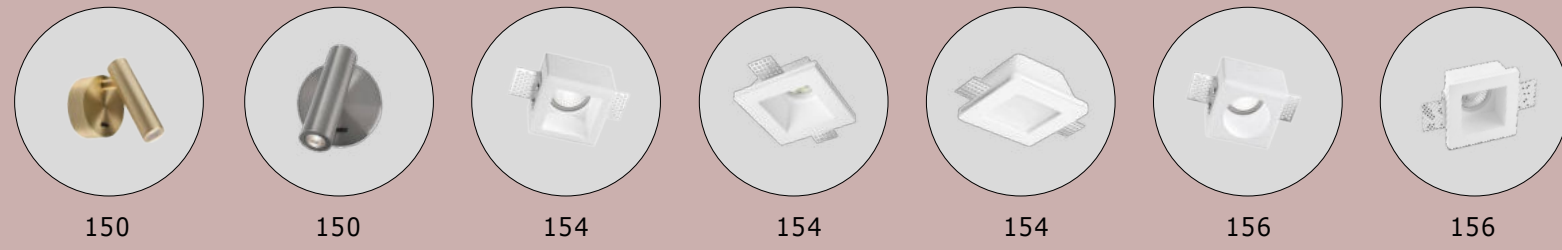

PREVIEW

PREVIEW