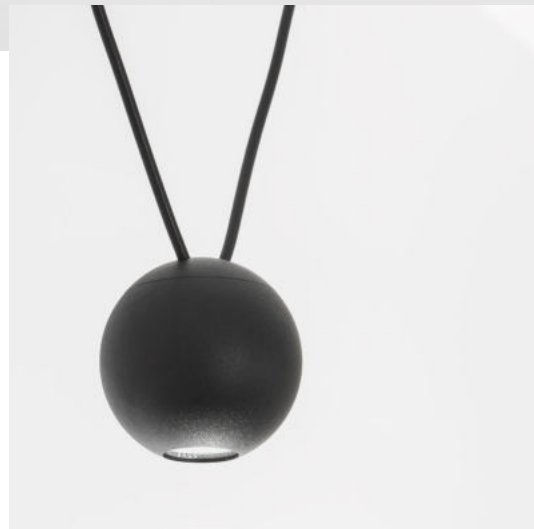

DECORATIVE

BLACK & WHITE