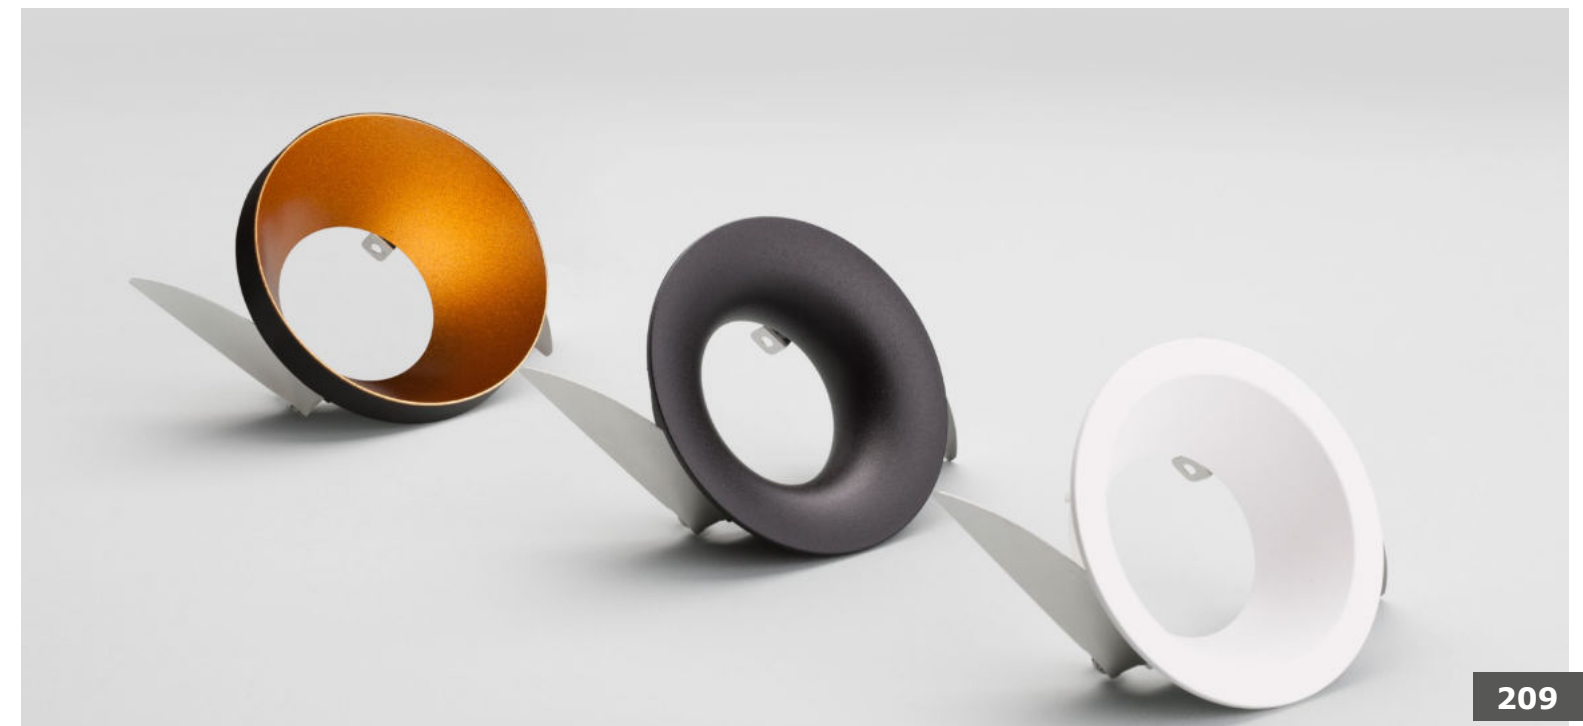

MAKE IT IDEAL FOR YOU