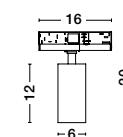

Photo	Code	Material	Watt	Volt	Ma	Driver	LED Chip	Dimension (cm)	Lumen	CRI	UGR	Beam Angle	Kelvin	Protection	Adaptor	Adj.	Dim.	Driver Included	Class
	9123141	Sandy Black Aluminium	24W	30-37.5	600	Global	Citizen	D:6 H:20	2295Lm	>98	15	24°	3000K	IP20	4 Wires	✓	X	✓	I
	9123142	Sandy White Aluminium	24W	30-37.5	600	Global	Citizen	D:6 H:20	2295Lm	>98	19	24°	3000K	IP20	4 Wires	✓	X	✓	I

COMPATIBLE WITH TRACK RAIL | 9193431 (BLACK) OR 9193421 (WHITE)