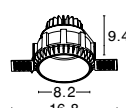

DRIVER | 9020171