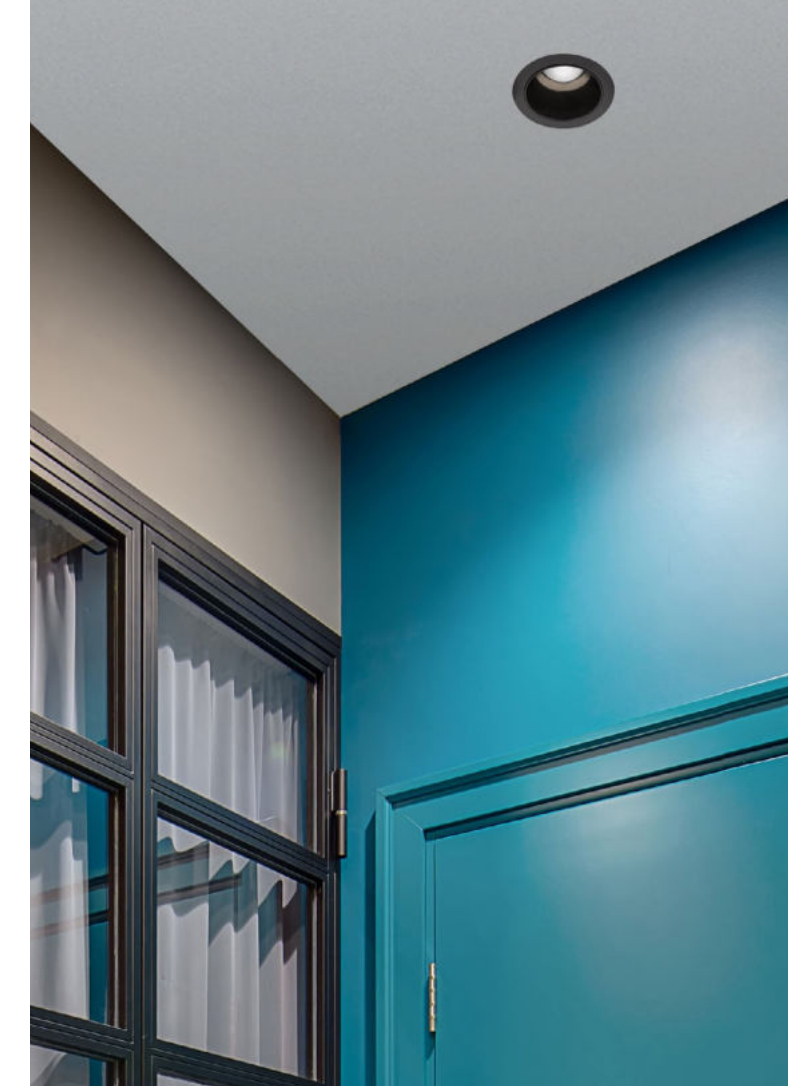

DON'T FORGET TO CONNECT THEM WITH DRIVER | code: 9020171

**DRIVER INCLUDED**

**SELENE | 9071021**

**SELENE | 9071022**

Photo	Code	Material	Watt	Volt	Ma	Lumen	Recessed	LED Chip	Dimension (cm)	Cut Out (cm)	Beam Angle	Kelvin	Protection	Adjustable	Driver Included	Class
	9071021	White Aluminium	10W	37.6V	500	600Lm	✓	Citizen	D:8.2 H:7.9	7.6	36°	3000K	IP54	X	✓	III
	9071022	Black Aluminium	10W	37.6V	500	600Lm	✓	Citizen	D:8.2 H:7.9	7.6	36°	3000K	IP54	X	✓	III