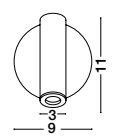

LAREDO | 8140522

Chrome Aluminium
LED Samsung 3 Watt
Adjustable Switch On/Off
190Lm 3000K IP20
L: 11 W: 9 H: 11 cm