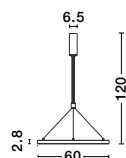

DION | 9028803

Magnetic Circular Structure
Satin Gold Aluminium IP20
Included Driver 350 Watt
AC220-240V Output 24V DC
D1: 100 D2: 80 D3: 60 H: 200 cm

DION | 9028800

Magnetic Circular Structure
Satin Gold Aluminium IP20
Included Driver 200 Watt
AC220-240V Output 24V DC
D1: 80 D2: 60 H: 150 cm

DION | 9028600

Magnetic Circular Structure
Satin Gold Aluminium IP20
Included Driver 60 Watt
AC220-240V Output 24V DC
D: 60 H: 120 cm

**EASY
INSTALLATION
UP
DOWN**