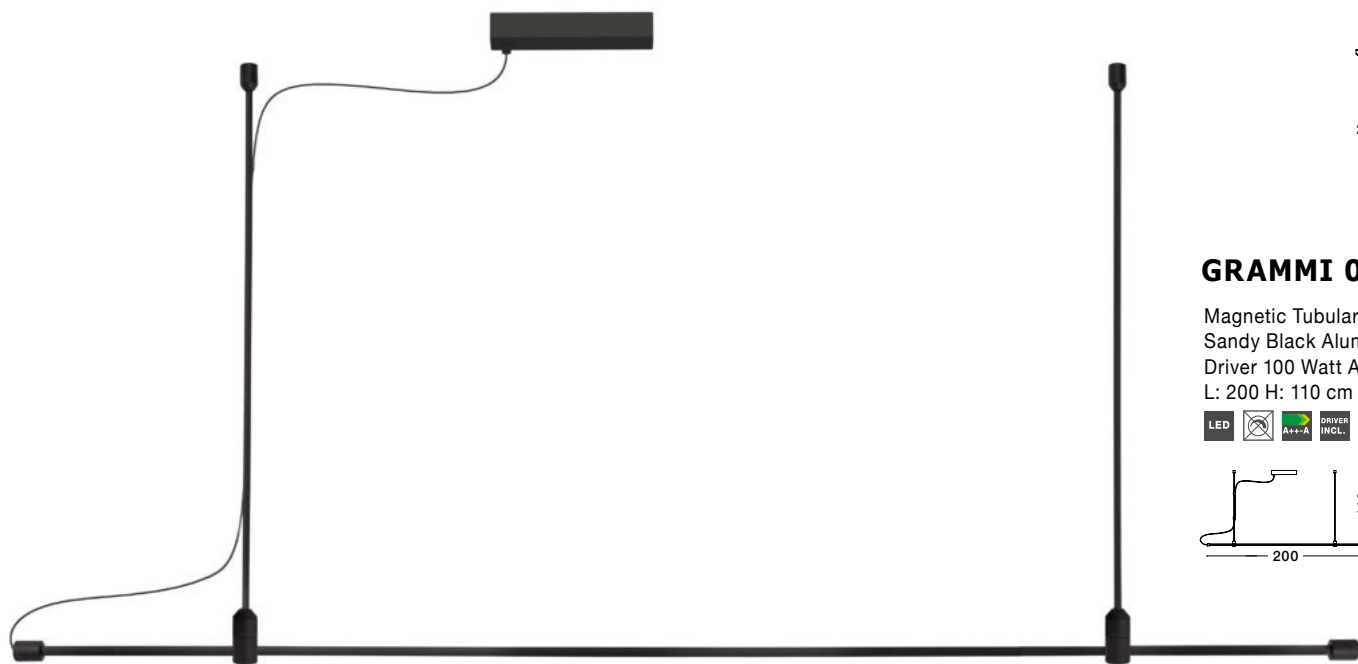

**CRON | 9028310**

Magnetic Tubular Structure  
Satin Gold Aluminium IP20  
Included Driver 100 Watt  
AC220-240V Output 24V DC  
L: 300 H: 35 cm

**CRON | 9028311**

Magnetic Tubular Structure  
Sandy Black Aluminium IP20  
Included Driver 100 Watt  
AC220-240V Output 24V DC  
L: 300 H: 35 cm