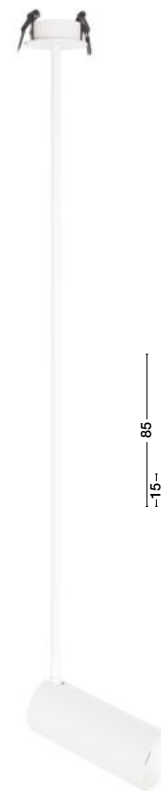

BRANDO | 7409603

Sandy White Aluminium
LED GU10 1x10 Watt 230 Volt
IP20 Bulb Excluded
D: 6 H: 15 H₂: 85 cm
Cut Out: 6.2 cm