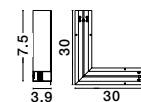

Q-CONNECTOR | 8252013

Corner Connector for
Recess Magnetic Profile
Sandy Black Aluminium
L: 30 W: 30 H: 7.5 cm
Cut Out: 4.4 cm