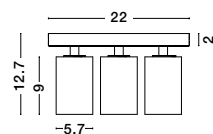

TOD | 9012281

Sandy White Aluminium
LED GU10 1x10 Watt 230 Volt
IP20 Bulb Excluded
Adjustable
D: 22 H1: 9 H2: 12.7 cm