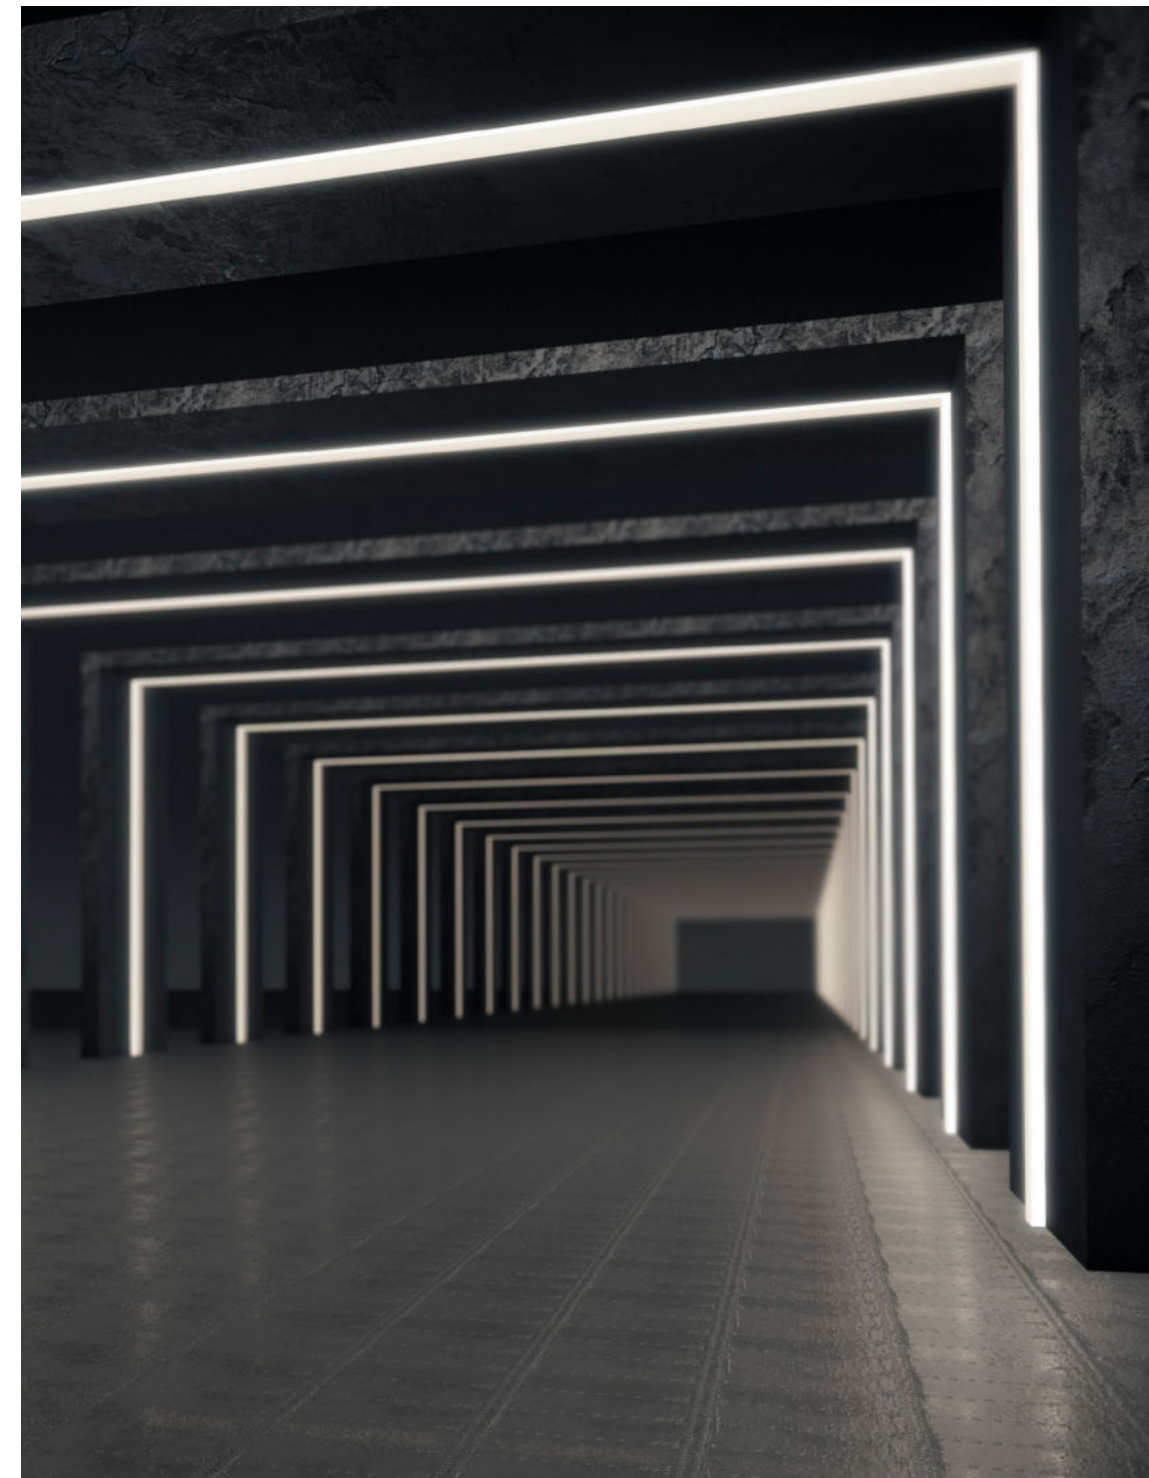

LINEAR LIGHTING PROFILES

CARE SYSTEM

DIMMABLE - ADJUSTABLE CCT 3000-6500K