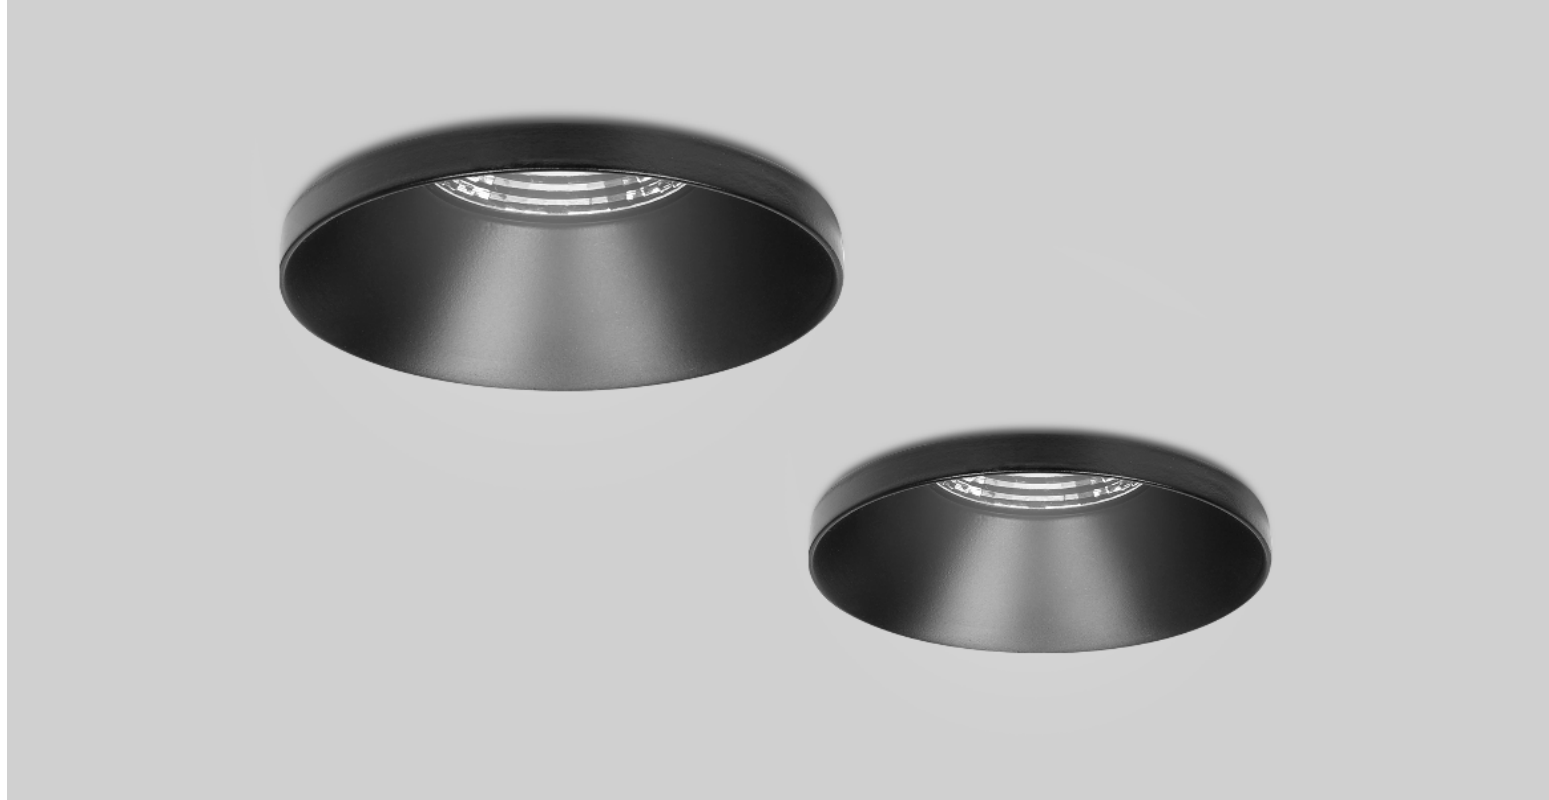

READY

**OTTAVIA | 62018**  
 Sandy White Aluminium  
 LED GU10 1x10 Watt  
 Bulb Excluded  
 D: 8.2 H: 2.2 cm  
 Cut Out: 7.5 cm

**RAENA | 62200**  
 Sandy White Aluminium  
 LED GU10 1x10 Watt  
 Bulb Excluded  
 D: 8.2 H: 2.2 cm  
 Cut Out: 7.5 cm