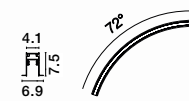

CURVE | 9212672

Curve Truck 72°
Recess Magnetic Profile IP20
Sandy Black Aluminium
R: 120 W: 6.9 H: 7.5 cm