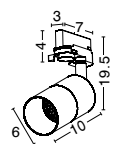

Compatible with 9193444 rail