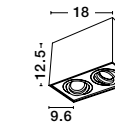

RENDE | 820602

Sandy White Aluminium
LED GU10 2x10 Watt IP20
220-240 Volt Bulb Excluded
Rotating
L: 18 W: 9.6 H: 12.5 cm