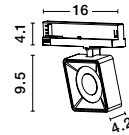

TRACK | 9011871 · 20W · 3000K