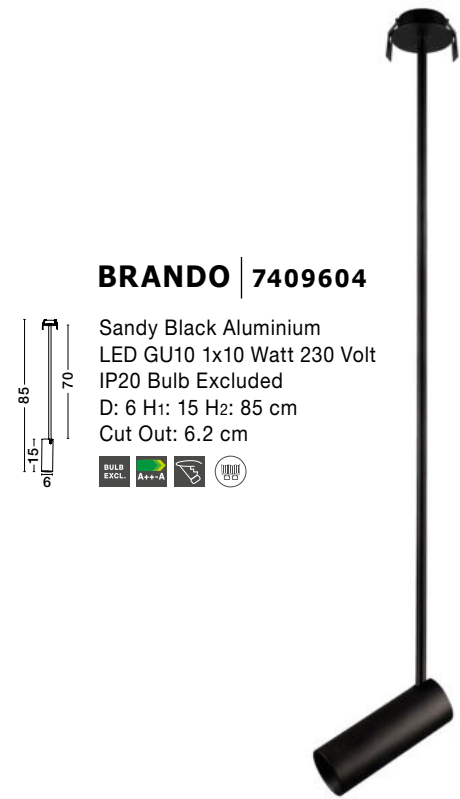

PIN | 9419421
Sandy White Aluminium
LED GU10 1x10 Watt 230 Volt
IP20 Bulb Excluded
D: 5.6 H1: 20 H2: cm

GIA | 834869
Sandy White Aluminium
LED GU10 1x10 Watt 230 Volt
IP20 Bulb Excluded
D: 6 H1: 30 H2: 170 cm

BRANDO | 7409601

Sandy White Aluminium
LED GU10 1x10 Watt 230 Volt
IP20 Bulb Excluded
D: 6 H: 15 H₂: 59 cm
Cut Out: 6.2 cm

BRANDO | 7409602

Sandy Black Aluminium
LED GU10 1x10 Watt 230 Volt
IP20 Bulb Excluded
D: 6 H: 15 H₂: 59 cm
Cut Out: 6.2 cm

BRANDO | 7409604

Sandy Black Aluminium
LED GU10 1x10 Watt 230 Volt
IP20 Bulb Excluded
D: 6 H: 15 H₂: 85 cm
Cut Out: 6.2 cm