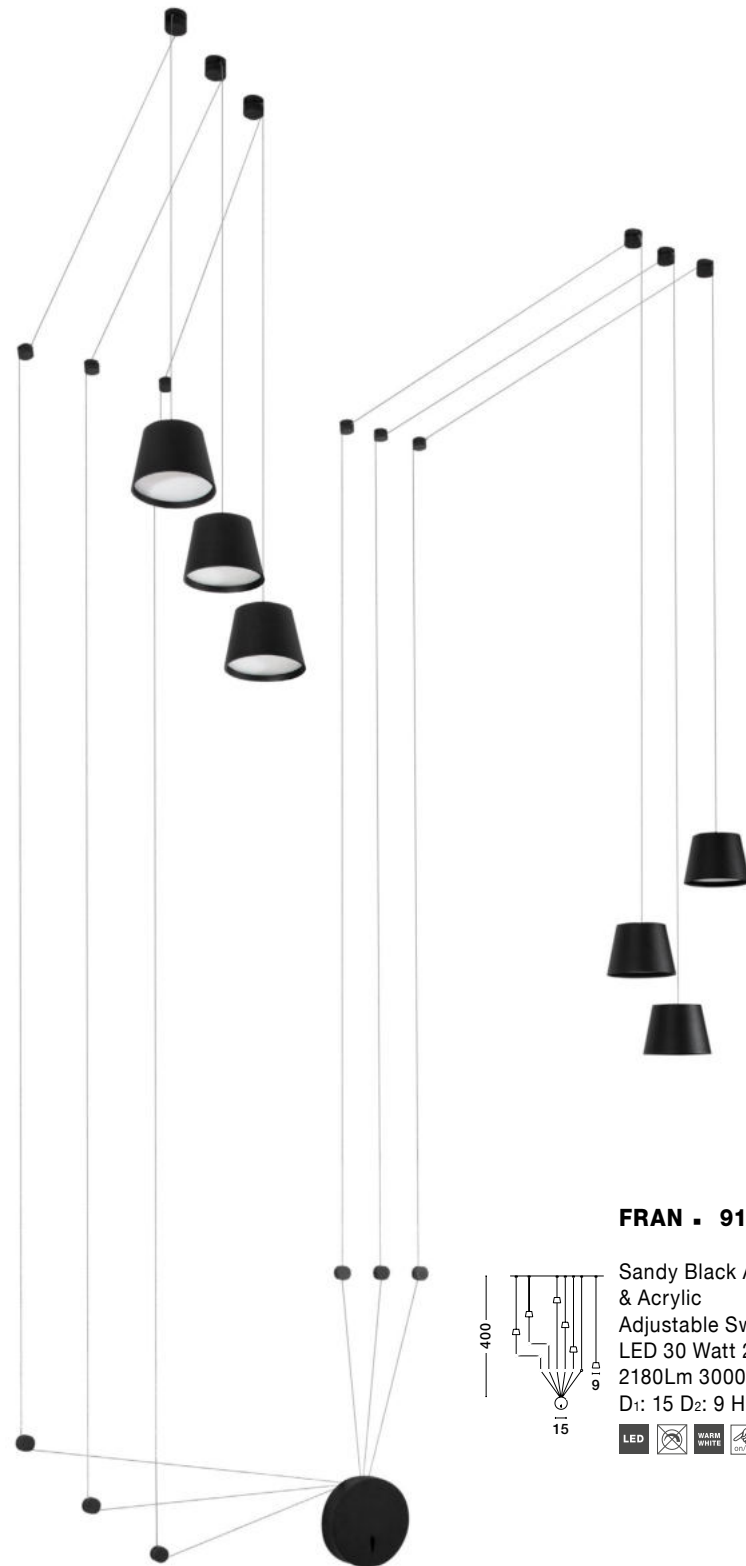

FRAN - 9118635

Sandy Black Aluminium & Acrylic
Adjustable Switch On/Off
LED 30 Watt 230 Volt
2180Lm 3000K IP20
D: 15 D₂: 9 H: 400 cm

Adjustable

AMADEO - 8223602

Black Aluminium & Acrylic
Adjustable
Switch On/Off
LED Edison 6 Watt 230 Volt
528Lm 3000K IP20
L: 12 W: 12 H: 12 cm

Adjustable

AMADEO - 8223601

White Aluminium & Acrylic
Adjustable
Switch On/Off
LED Edison 6 Watt 230 Volt
528Lm 3000K IP20
L: 12 W: 12 H: 12 cm