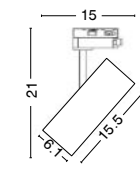

TRACK | 7770408 · 12W · 3000K
8770412 · 12W · 4000K