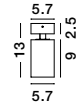

INUS | 9460972

Black Aluminium
& Gold Aluminium Stick
LED GU10 1x10 Watt 230 Volt
IP20 Bulb Excluded
D: 5.7 H: 13 cm