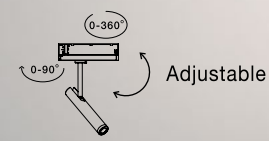

CRI 90

4 WIRES

Photo	Code	Material	Watt	Volt	Ma	Driver	LED Chip	Dimension (cm)	Lumen	CRI	UGR	Beam Angle	Kelvin	Protection	Adaptor	Adj.	Dim.	Driver Included	Class
	9123131	Sandy Black Aluminium	12W	30-37.5	300	Global	Bridgelu	D:3 H:29	960Lm	>90	15	25°	3000K	IP20	4 Wires	✓	X	✓	I
	9123132	Sandy White Aluminium	12W	30-37.5	300	Global	Bridgelu	D:3 H:29	960Lm	>90	15	25°	3000K	IP20	4 Wires	✓	X	✓	I

COMPATIBLE WITH TRACK RAIL | 9193431 (BLACK) OR 9193421 (WHITE)