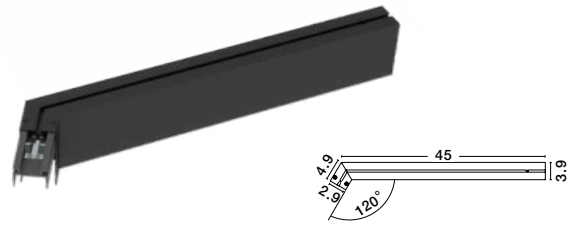

BUXTON 03 | 8252034

Surface or Pendant
Magnetic Track
Sandy Black Aluminium
L: 47.4 W: 6.2 H: 7.5 cm

HOW TO

ORDER 6PCS OF BUXTON 03
8252034

step 1

ORDER KIT
8252017

step 2

OR

ORDER SCREW
8252016

ADD COMPATIBLE
DRIVER

step 3

YOU ARE READY!

step 4