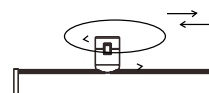

RUB | 9180661
Magnetic Wall Accessory
Sandy Black Aluminium
38 Watt DC24V
IP20 2660Lm 3000K
L: 150 H: 10 cm

LED

ROTATING & MOVABLE