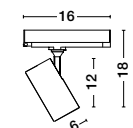

TRACK | 9011952 · 20W · 3000K

Photo	Code	Material	Watt	Volt	Ma	Driver	LED Chip	Dimension (cm)	Lumen	CRI	UGR	Beam Angle	Kelvin	Protection	Adaptor	Adj.	Dim.	Driver Included	Class
	9011941	Sandy White Alum.	10W	230	250	Philips	Cree	D:4 H:19	950Lm	>90	≤13	36°	3000K	IP20	4 Wires	✓	X	✓	I
	9011942	Sandy Black Alum.	10W	230	250	Philips	Cree	D:4 H:19	950Lm	>90	≤13	36°	3000K	IP20	4 Wires	✓	X	✓	I
	9011951	Sandy White Alum.	20W	230	500	Philips	Cree	D:6 H:18	2100Lm	>90	≤10	36°	3000K	IP20	4 Wires	✓	X	✓	I
	9011952	Sandy Black Alum.	20W	230	500	Philips	Cree	D:6 H:18	2100Lm	>90	≤10	36°	3000K	IP20	4 Wires	✓	X	✓	I

COMPATIBLE WITH TRACK RAIL | 9193431 (BLACK) OR 9193421 (WHITE)