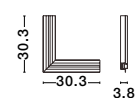

H-CONNECTOR | 9136303

Corner Connector for
Recess Magnetic Profile 90°
Sandy Black Aluminium
L: 30.3 W: 30.3 H: 6.5 cm
Cut Out: 3.5 cm