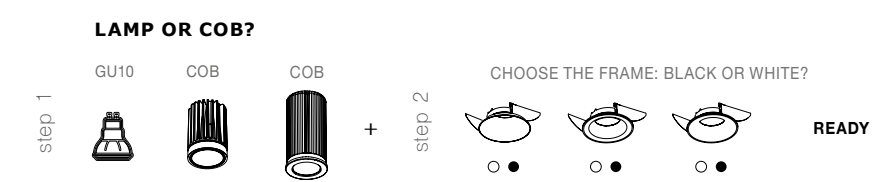

MAKE IT IDEAL FOR YOU