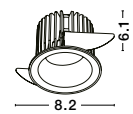

CABLE LENGTH 1.80m

DON'T FORGET TO CONNECT THEM WITH DRIVER | code: 9020170

IP44

**GEMA | 62007**

**GEMA | 62006**

**GEMA | 62008**

**GEMA | 620010**

**GIO | 620014**