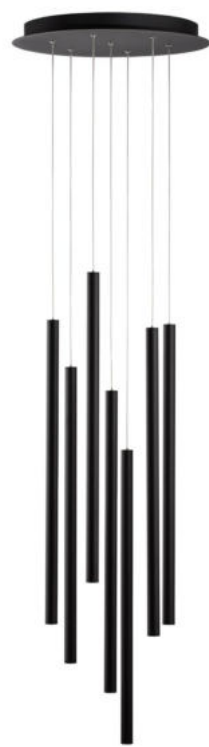

**BRANDO | 7409603**

Sandy White Aluminium  
LED GU10 1x10 Watt 230 Volt  
IP20 Bulb Excluded  
D: 6 H: 15 H<sub>2</sub>: 85 cm  
Cut Out: 6.2 cm

DECORATIVE

BLACK & WHITE

**ULTRATHIN | 9184024**  
Sandy Black Aluminium  
LED 7x3 Watt  
1680Lm 3000K IP20  
D: 40 H: 150 cm