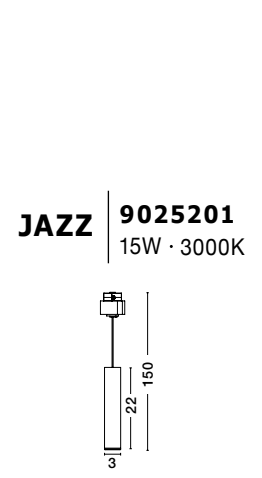

**INSTALLATION & REMOVAL OF PRODUCTS**

All Fittings Can Be Magnetically Installed Ensuring Tool-Free Mounting And Repositioning

Photo	Code	Material	Watt	Volt	LED Chip	Dimension(cm)	Lumen	CRI	UGR	Beam Angle	Kelvin	Protection	Adj.	Driver Included	Dim.	Class
	8252010	Sandy Black Aluminium	10W	DC24V	Cree	D:3 H1:20 H2:150	800Lm	>90	<14	45°	4000K	IP20	X	X	X	III
	8252030	Sandy Black Aluminium	10W	DC24V	Cree	D:3 H1:20 H2:150	720Lm	>90	<14	45°	3000K	IP20	X	X	X	III
	9025201	Sandy Black Aluminium	15W	DC24V	Cree	D:3 H1:22 H2:150	730Lm	>90	<18	120°	3000K	IP20	X	X	X	III
	9012676	Satin Gold Aluminium	10W	DC24V	Cree	D:3 H1:20 H2:150	720Lm	>90	<14	45°	3000K	IP20	X	X	X	III
	9012662	Satin Gold Aluminium	15W	DC24V	Cree	D:3 H1:22 H2:150	730Lm	>90	<18	120°	3000K	IP20	X	X	X	III
	8252031	Sandy Black Aluminium	10W	DC24V	Cree	D:3 H1:11 H2:42	720Lm	>90	<14	30°	3000K	IP20	✓	X	X	III
	8252032	Sandy Black Aluminium	10W	DC24V	Cree	D:3 H1:11 H2:62	720Lm	>90	<14	30°	3000K	IP20	✓	X	X	III

Photo	Code	Material	Watt	Volt	LED Chip	Dimension(cm)	Lumen	CRI	UGR	Beam Angle	Kelvin	Protection	Adj.	Driver Included	Dim.	Class
	9012675	Satin Gold Aluminium & Glass	5W	DC24V	Philips	D:12 H:80	220Lm	>90	<18	120°	3000K	IP20	X	X	X	III
	9012672	Sandy Black Aluminium & Glass	5W	DC24V	Philips	D:10 H:80	380Lm	>90	<18	360°	3000K	IP20	X	X	X	III
	9012671	Sandy Black Aluminium & Glass	5W	DC24V	Philips	D:10 H:15	380Lm	>90	<18	360°	3000K	IP20	X	X	X	III
	9012674	Sandy Black Aluminium & Glass	5W	DC24V	Philips	D:12 H:16.5	220Lm	>90	<18	120°	3000K	IP20	X	X	X	III