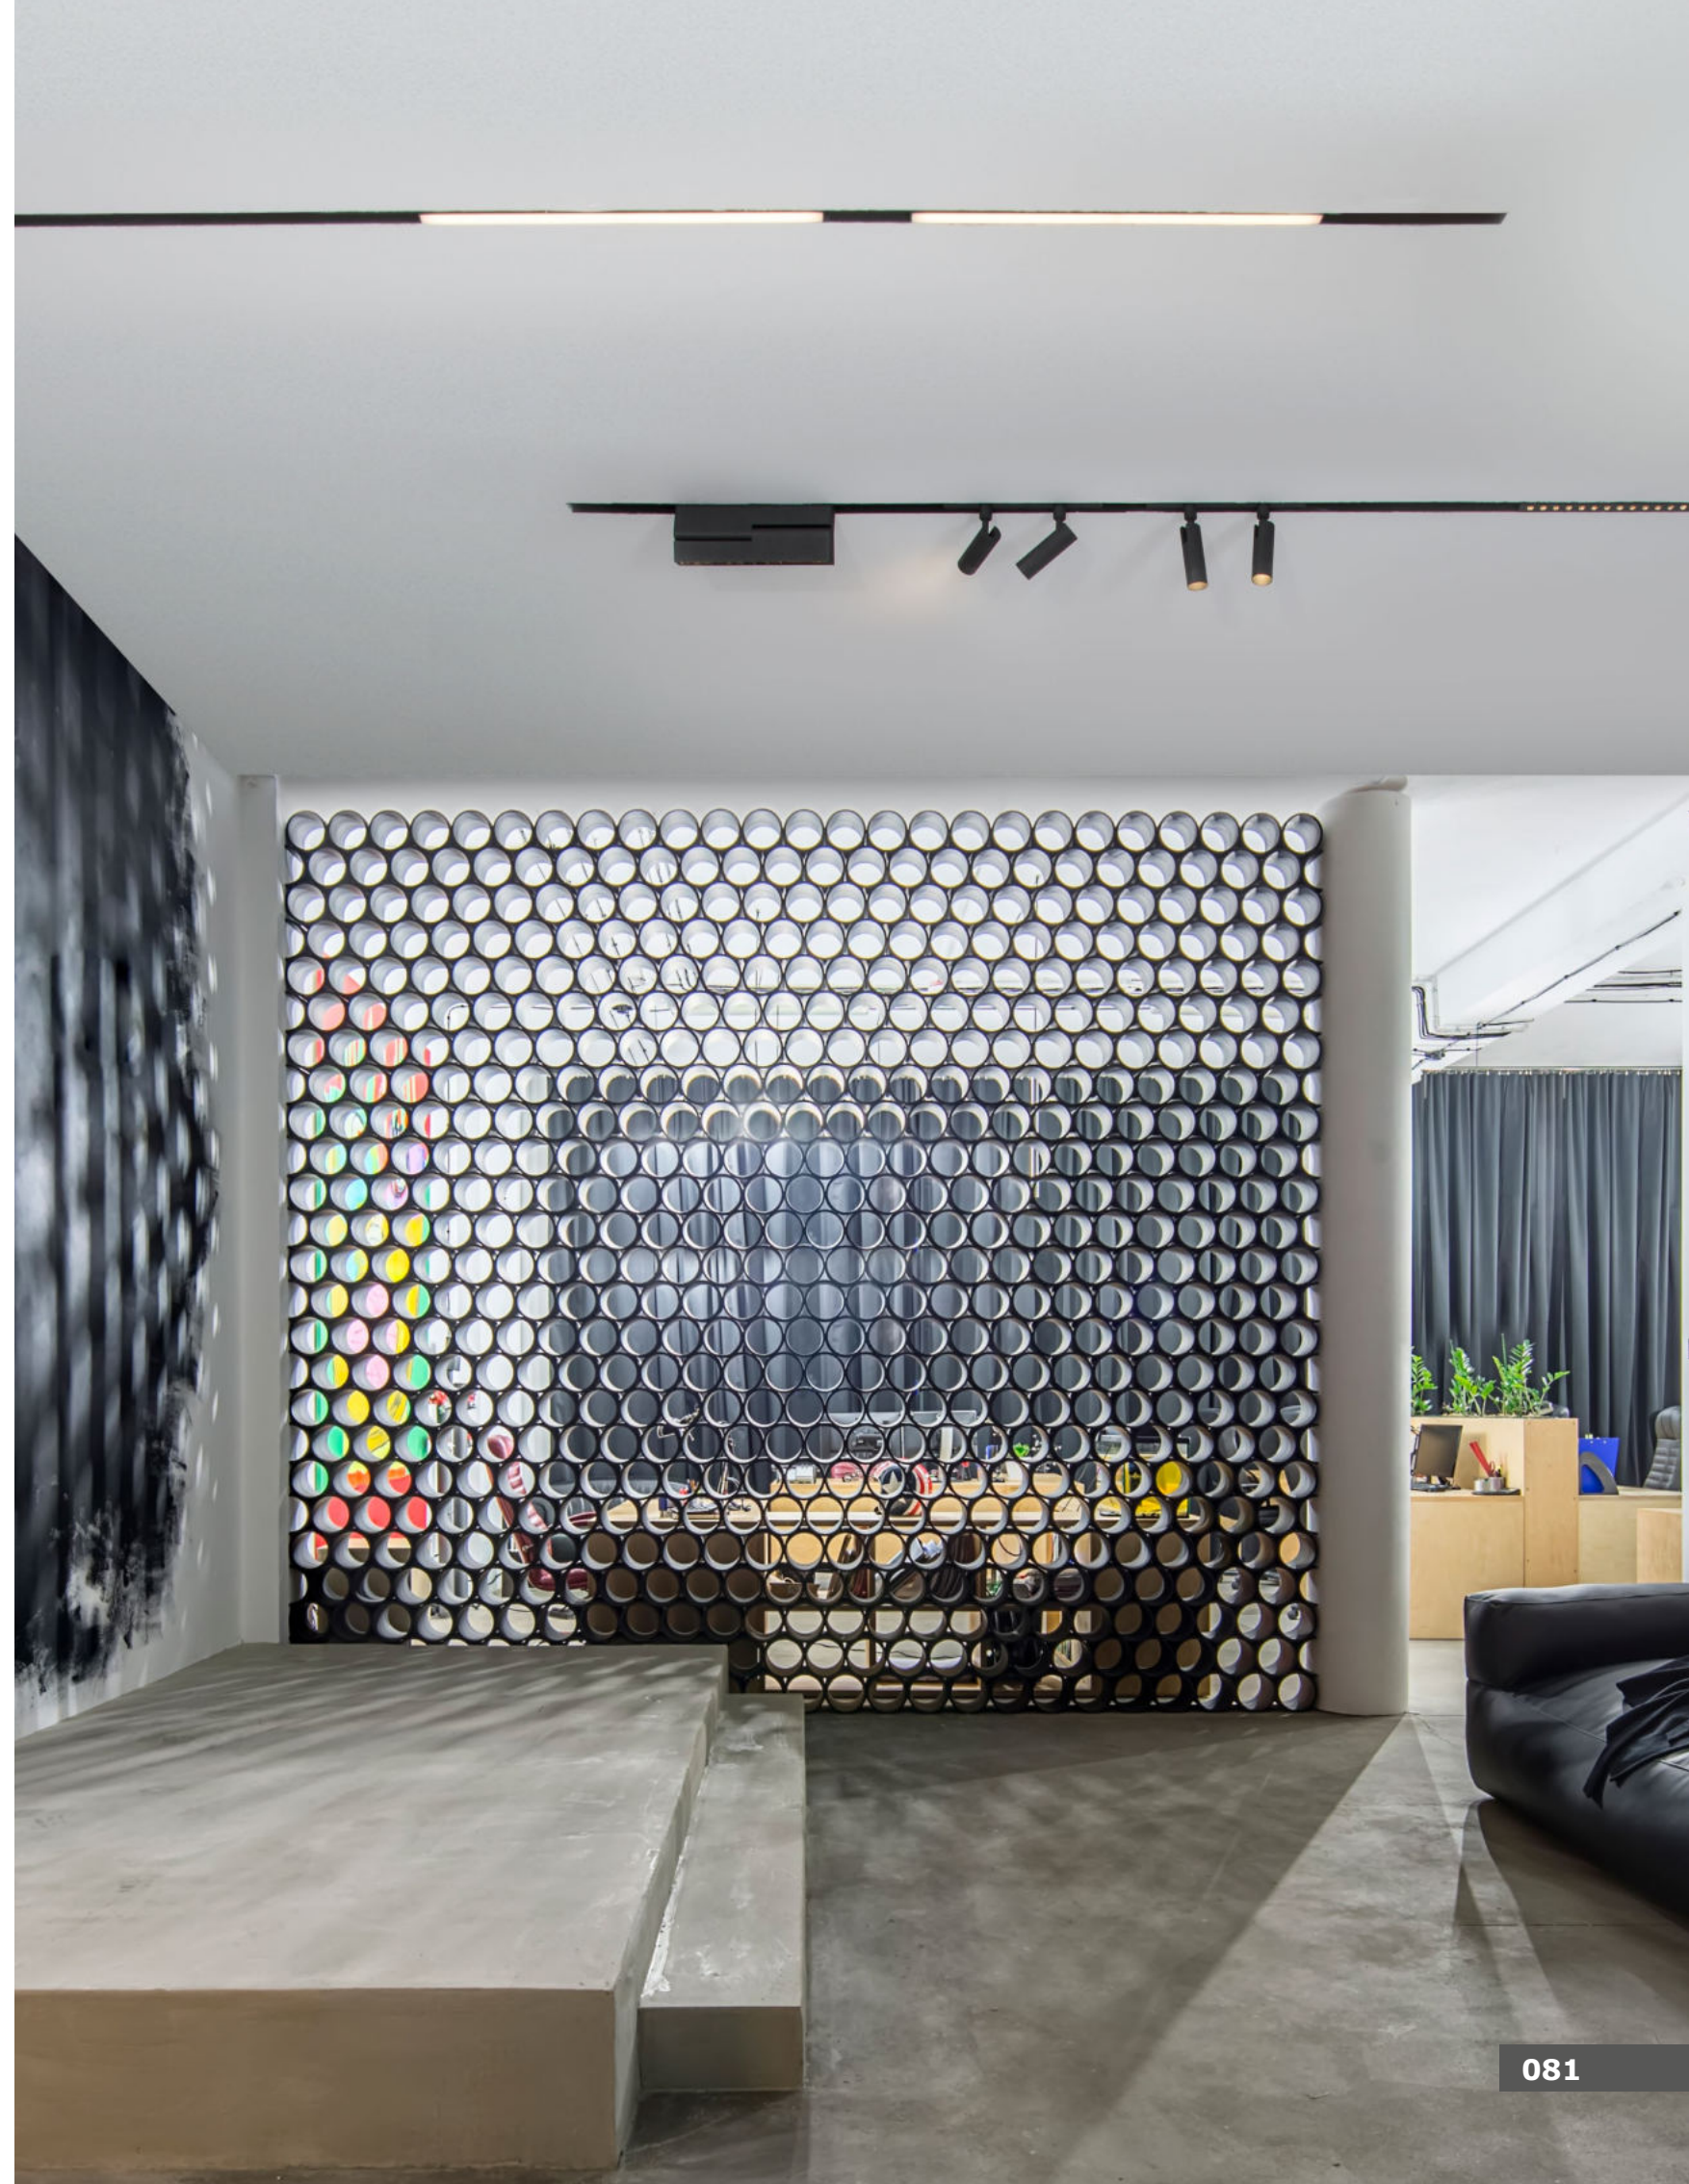

Surface or Pendant
Magnetic Profile IP20
Sandy Black Aluminium
Max Power 300 Watt
L: 100 W: 3.9 H: 7.5 cm

Recess Magnetic Profile IP20
Sandy Black Aluminium
L: 100 W: 6.8 H: 7.5 cm
Max Power 300 Watt
Cut Out: 4.4 cm