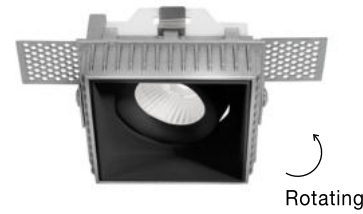

**BRAD | 9000352**

Sandy Black Aluminium Trimless  
LED GU10 1x10 Watt  
220-240 Volt Adjustable  
IP20 Bulb Excluded  
L: 8.8 H: 6.2 cm  
Cut Out: 8.5x8.5 cm

**BRAD | 9017391**

Sandy White Aluminium Trimless  
LED GU10 1x10 Watt  
220-240 Volt Adjustable  
IP20 Bulb Excluded  
D: 8.1 H: 5.1 cm  
Cut Out: 10 cm