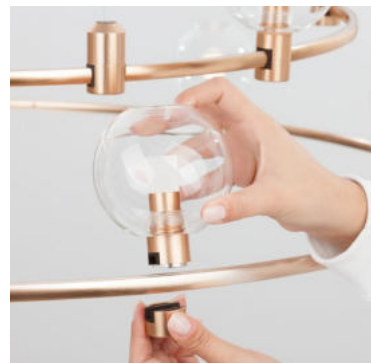

DION | 9028600

Magnetic Circular Structure
Satin Gold Aluminium IP20
Included Driver 60 Watt
AC220-240V Output 24V DC
D: 60 H: 120 cm

**EASY
INSTALLATION
UP
DOWN**