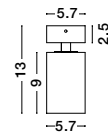

TOD | 9011311

Sandy White Aluminium
LED GU10 1x10 Watt 230 Volt
IP20 Bulb Excluded
Adjustable
D: 5.7 H1: 9 H2: 13 cm