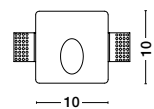

CIROCCO | 9879106

White Gypsum
LED 1 Watt CREE 3000K IP20
Waiberlon Driver Included
L: 10 W: 4.75 H: 10 cm
Cut Out: 10.3 x 10.3 cm