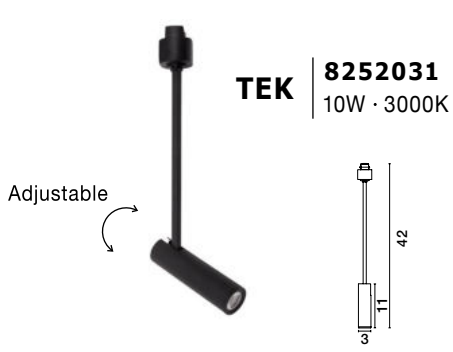

**INSTALLATION & REMOVAL OF PRODUCTS**

All Fittings Can Be Magnetically Installed Ensuring Tool-Free Mounting And Repositioning

Photo	Code	Material	Watt	Volt	LED Chip	Dimension(cm)	Lumen	CRI	UGR	Beam Angle	Kelvin	Protection	Adj.	Driver Included	Dim.	Class
	8252010	Sandy Black Aluminium	10W	DC24V	Cree	D:3 H1:20 H2:150	800Lm	>90	<14	45°	4000K	IP20	X	X	X	III
	8252030	Sandy Black Aluminium	10W	DC24V	Cree	D:3 H1:20 H2:150	720Lm	>90	<14	45°	3000K	IP20	X	X	X	III
	9025201	Sandy Black Aluminium	15W	DC24V	Cree	D:3 H1:22 H2:150	730Lm	>90	<18	120°	3000K	IP20	X	X	X	III
	9012676	Satin Gold Aluminium	10W	DC24V	Cree	D:3 H1:20 H2:150	720Lm	>90	<14	45°	3000K	IP20	X	X	X	III
	9012662	Satin Gold Aluminium	15W	DC24V	Cree	D:3 H1:22 H2:150	730Lm	>90	<18	120°	3000K	IP20	X	X	X	III
	8252031	Sandy Black Aluminium	10W	DC24V	Cree	D:3 H1:11 H2:42	720Lm	>90	<14	30°	3000K	IP20	✓	X	X	III
	8252032	Sandy Black Aluminium	10W	DC24V	Cree	D:3 H1:11 H2:62	720Lm	>90	<14	30°	3000K	IP20	✓	X	X	III