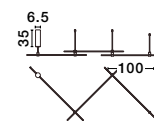

CRON | 9028311

Magnetic Tubular Structure
Sandy Black Aluminium IP20
Included Driver 100 Watt
AC220-240V Output 24V DC
L: 300 H: 35 cm