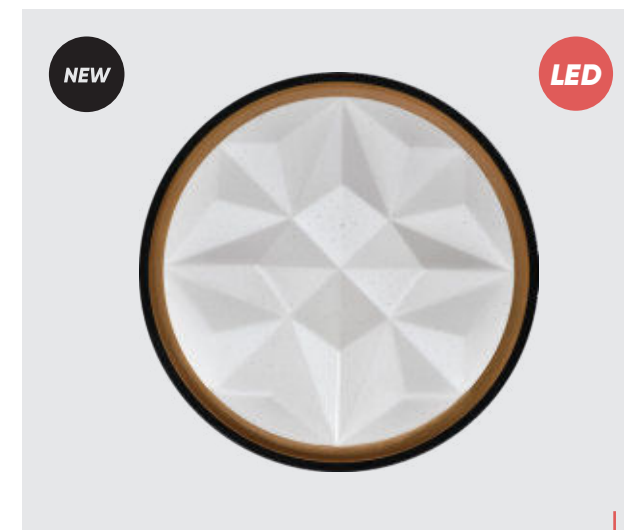

NEW **LED**
71327
Nurria
Ø415mm Φ90mm
metal-black, aluminium-
matt gold, plastic-white
LED 36W/2520lm, 3000-6500K
EAN 8585032237669