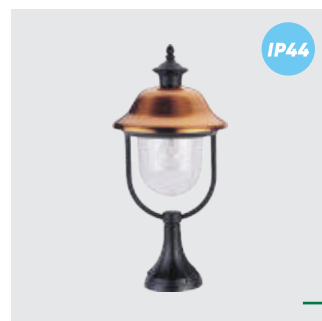

IP44

3056
Sanghai

↔248mm †538mm

metal-black, aluminium-copper, acrylic-clear
1xE27/60W
EAN 8585032200236