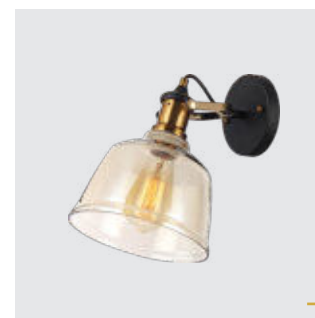

46305
Famosa
↔180mm ↕240mm
metal-matt black, white,
antique brass
1xE27/40W
EAN 8585032234293

46303
Famosa
↔225mm ↕1170mm
metal-matt white,
antique brass
1xE27/40W
EAN 8585032234279

46306
Famosa
↔180mm ↕240mm
metal-matt white,
antique brass
1xE27/40W
EAN 8585032234309

46304
Famosa
↔225mm ↕1170mm
metal-antique brass
glass-cognac
1xE27/40W
EAN 8585032234286

46307
Famosa
↔180mm ↕240mm
metal-antique brass
glass-cognac
1xE27/40W
EAN 8585032234316

46300
Andros
↔300mm ↓1190mm