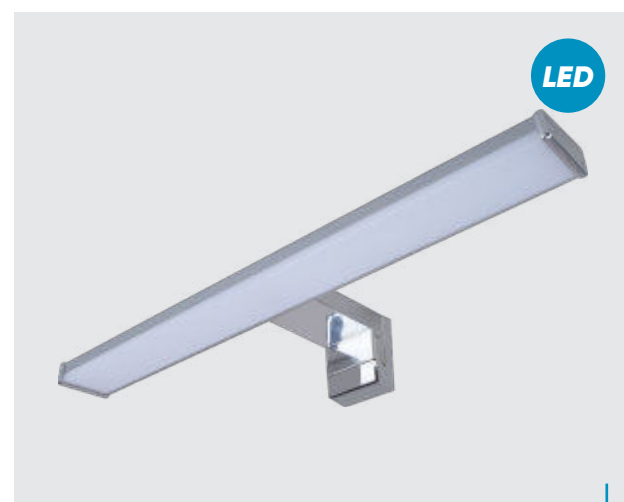

70211
Tremolo Dualfix
↔780mm ↓44mm

aluminium-chrome
plastic-white
LED 15W/1200lm, 4000K
EAN 8585032232084