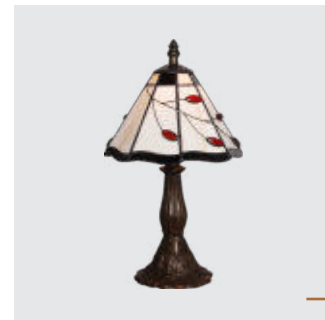

173
Tiffany III
↔200mm ↓380mm
metal-antique brown
glass-tiffany
1xE14/40W
EAN 8585032233647