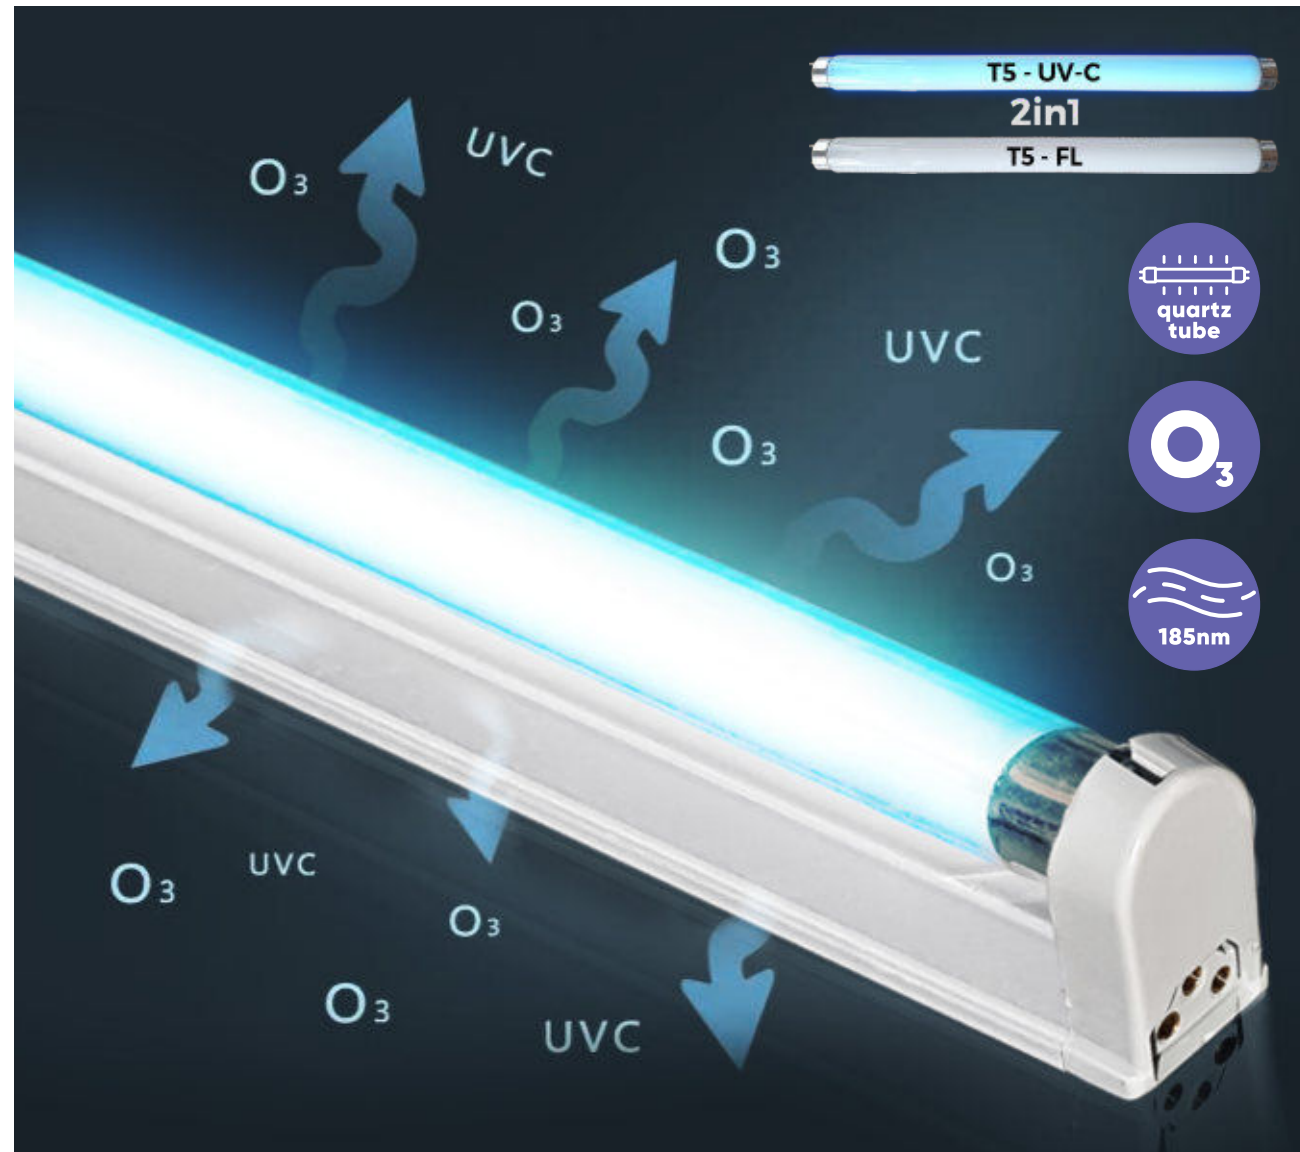

UV 70001
Linner UV
↔570mm ↓35mm
aluminium-white,
plastic-white
1xUV-C/14W + 1xFL/14W
EAN 8585032237232

* UV-C germicide