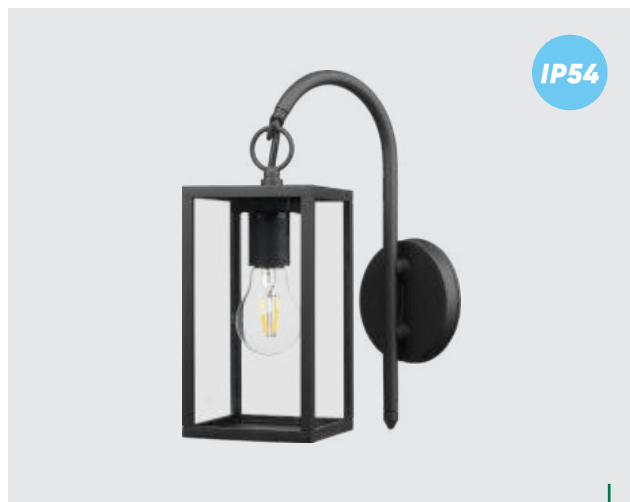

IP54

65304
Loara
↔120mm ↕345mm

aluminium-graphite black,
glass-clear
1xE27/60W
EAN 8585032226359
E27