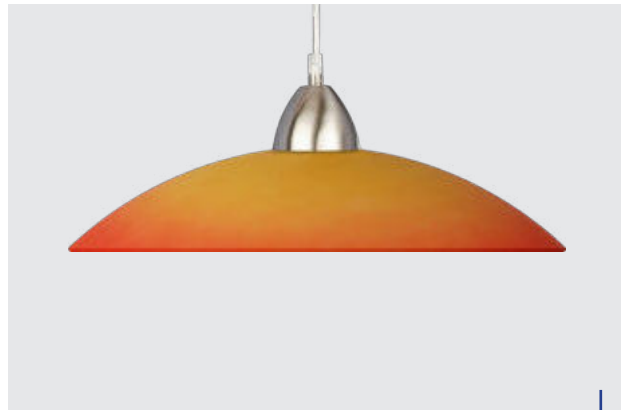

plastic-white
glass-shiny white
1xE27/60W
EAN 8585032213144

lyra glass

* pendant

46128
Dias
↔400mm ↓1450mm

metal-gold
glass-yellow, white
1xE27/60W
EAN 8585032224782
E27 ⚡ Ⓢ

46129
Dias
↔400mm ↓1450mm

metal-gold
glass-grey, white
1xE27/60W
EAN 8585032224799
E27 ⚡ Ⓢ