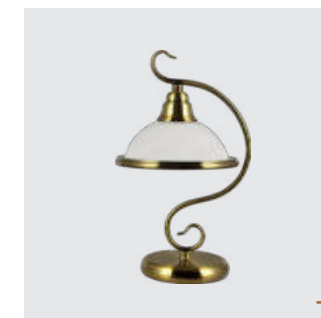

75351
Viola
↔400mm ↓900mm

metal-gold brass
glass-white
1xE27/40W
EAN 8585032224324

75352
Viola
↔300mm ↓110mm

metal-gold brass
glass-white
2xE14/40W
EAN 8585032224287

75353
Viola
↔400mm ↓120mm

metal-gold brass
glass-white
2xE27/40W
EAN 8585032224294

75354
Viola
↔500mm ↓130mm

metal-gold brass
glass-white
3xE27/40W
EAN 8585032224300

75350
Viola
↔300mm ↓900mm
metal-gold brass
glass-white
1xE27/40W
EAN 8585032224317

75356
Viola
↔250mm ↓390mm
metal-gold brass
glass-white
1xE14/40W
EAN 8585032224270