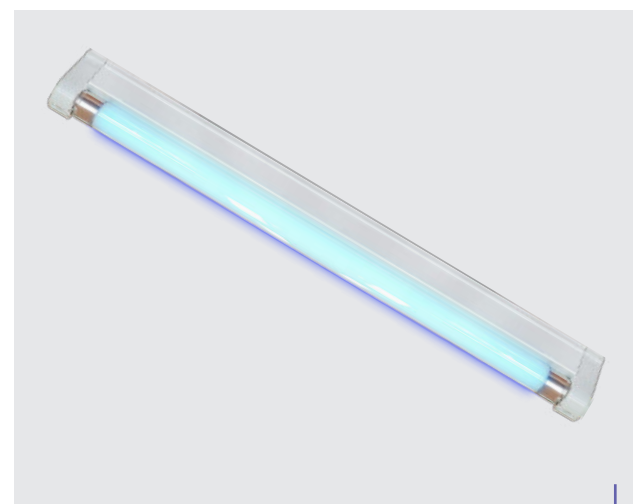

UV 70003
Linner UV
↔1170mm ↓35mm

aluminium-white,
plastic-white
1xUV-C/28W + 1xFL/28W
EAN 8585032237249