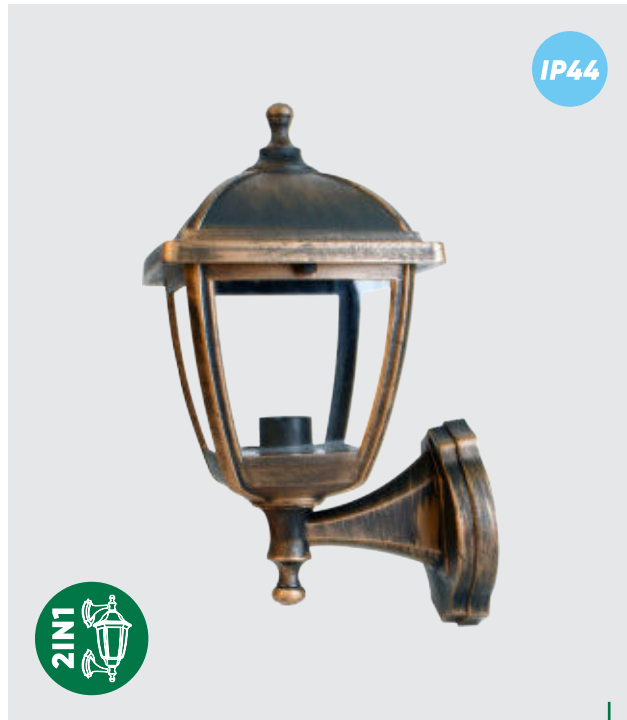

* outdoor

IP44

48321
Palermo
↔230mm ↓377mm

plastic-black/clear
1xE27/60W
EAN 8585032233289
E27 □ ♻️

IP44

48322
Palermo
↔230mm ↓377mm

plastic-rustic/clear
1xE27/60W
EAN 8585032233296
E27 □ ♻️

IP44

3080
Capri
↔212mm ↓356mm

polycarbonate-black,
glass-clear
1xE27/60W
EAN 8585032208034
E27 □ ♻️

IP44

3081
Capri
↔212mm ↓356mm

polycarbonate-rustic,
glass-clear
1xE27/60W
EAN 8585032208041
E27 □ ♻️

IP54

* outdoor