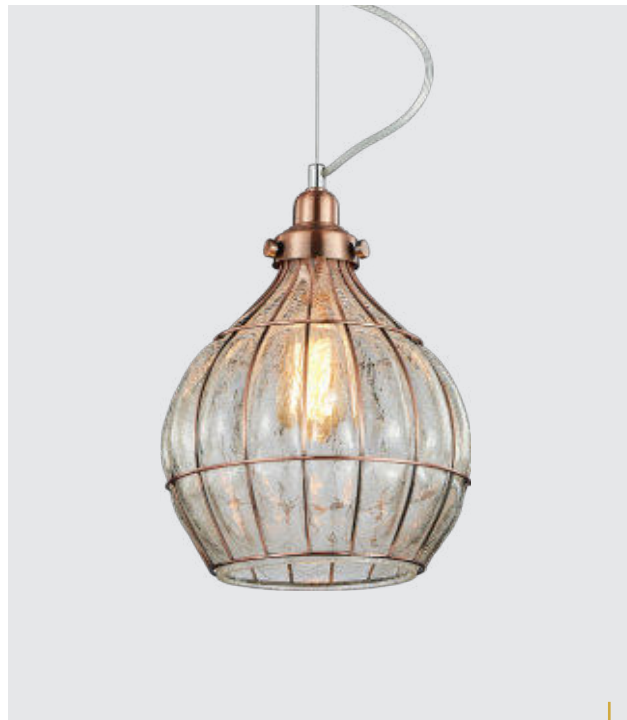

46085
Perugia
↔240mm ↓1500mm

metal-copper
glass-clear-crackle
1xE27/60W
EAN 8585032225390
E27 □ Ⓢ