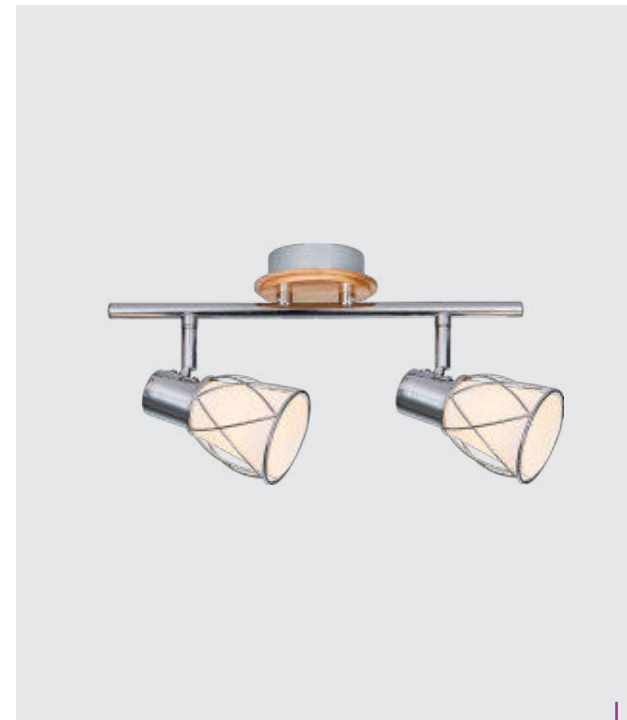

75451
Padre
↔300mm ↓200mm

metal-chrome, glass-white
wood-light
2x**E14/40W**
EAN 8585032225581