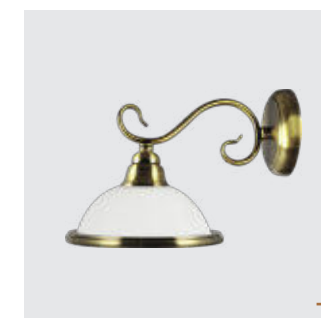

75354
Viola
↔500mm ↓130mm

metal-gold brass
glass-white
3xE27/40W
EAN 8585032224300

75350
Viola
↔300mm ↓900mm
metal-gold brass
glass-white
1xE27/40W
EAN 8585032224317

75356
Viola
↔250mm ↓390mm
metal-gold brass
glass-white
1xE14/40W
EAN 8585032224270

75355
Viola
↔200mm ↓260mm
metal-gold brass
glass-white
1xE27/40W
EAN 858503222463

NEW

219
Tiffany table
↔175mm ↕320mm

metal-antique brown
glass-tiffany
1x E14/40W
EAN 8585032237355
E14 □ ⚡

92
Tiffany table
↔175mm ↕340mm
metal-antique brown
glass-tiffany
1x E14/40W
EAN 8585032207662
E14 □ ⚡