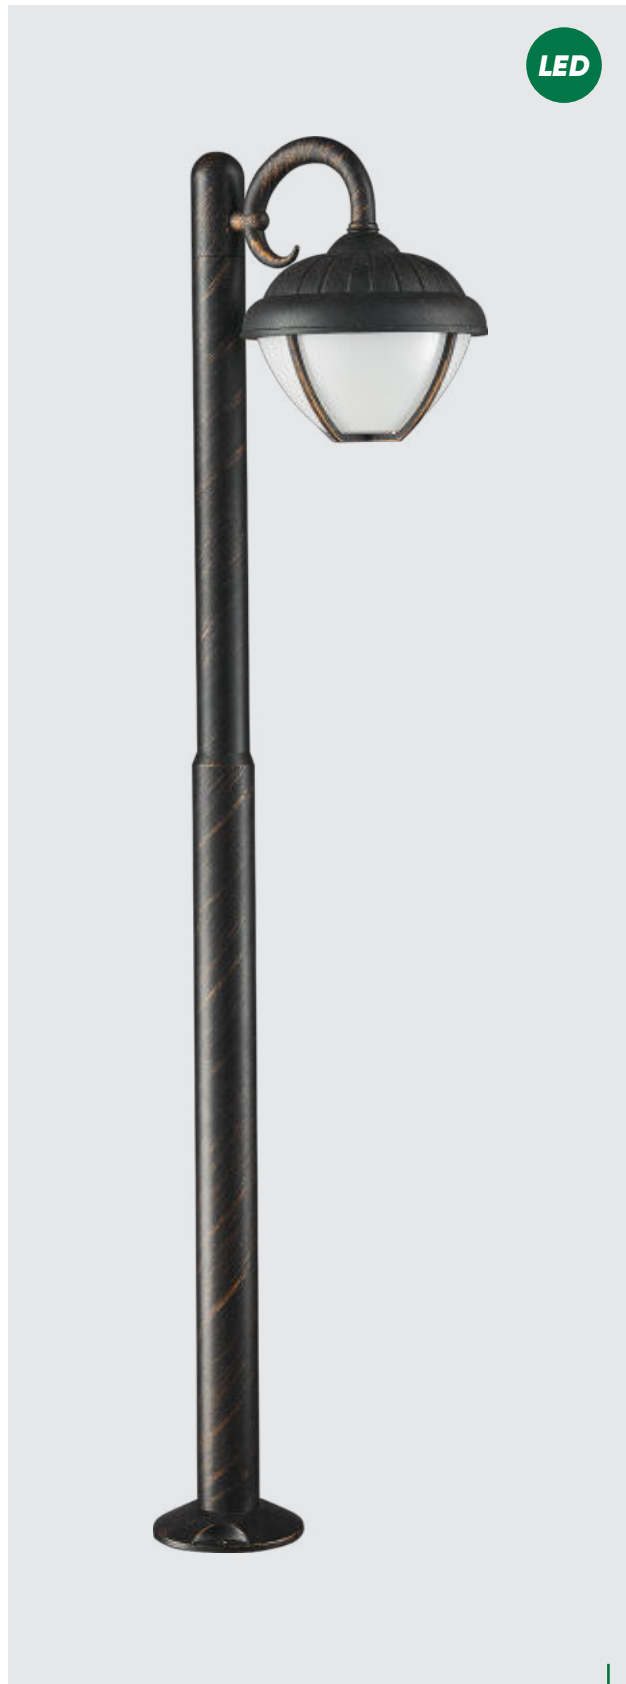

LED

39019
Nebraska
↔260mm †1000mm

metal-matt rustic,
acrylic-white
LED 7W/600lm, 3000K
EAN 8585032224454