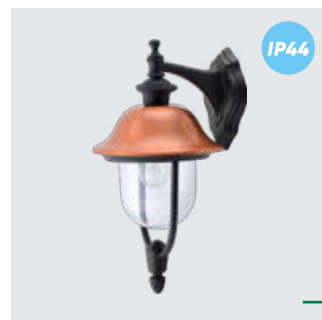

↔248mm †1070mm

metal-black, aluminium-copper, acrylic-clear
1xE27/60W
EAN 8585032200243

IP44

3047
Sanghai

↔248mm †492mm

metal-black, aluminium-copper, acrylic-clear
1xE27/60W
EAN 8585032200212

IP44

3048
Sanghai