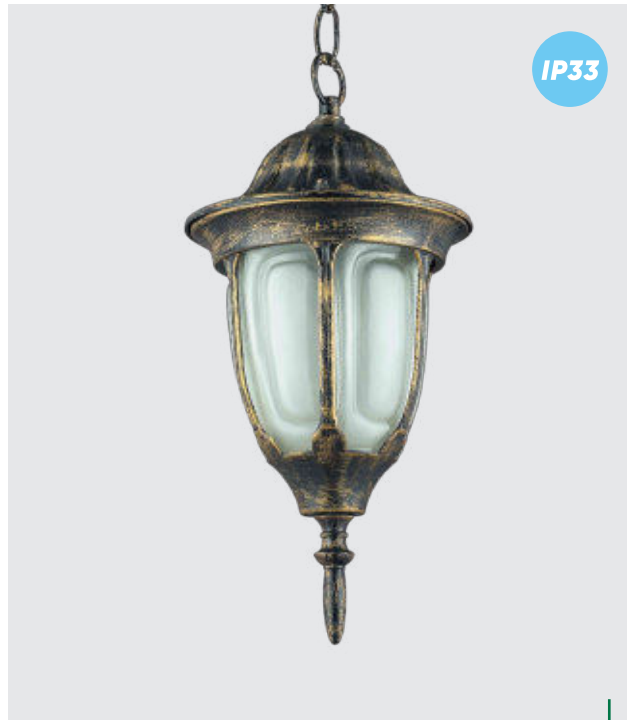

IP33

39014
Porto
↔163mm ↓1150mm

metal-rustic, glass matt
1xE27/60W
EAN 8585032208249

IP33

39012
Porto
↔200mm ↓358mm
metal-rustic, glass matt
1xE27/60W
EAN 8585032208225

IP33

39015
Porto
↔163mm ↓420mm
metal-rustic, glass matt
1xE27/60W
EAN 8585032208256