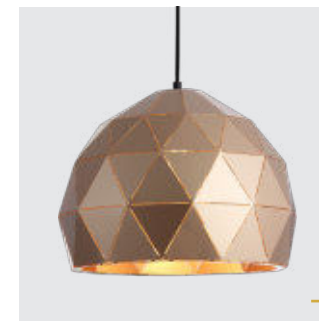

46312
Catania
↔350mm ↓1180mm
metal-matt white
1xE27/40W
EAN 8585032234361
E27 ⚡ Ⓢ

46313
Catania
↔350mm ↓1180mm
metal-champagne
1xE27/40W
EAN 8585032234378
E27 ⚡ Ⓢ