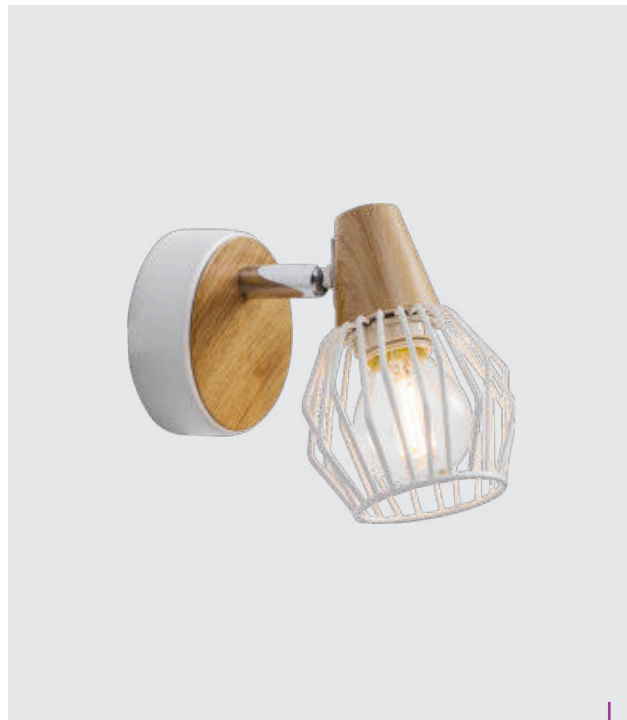

75452
Padre
↔480mm ↓200mm

metal-chrome, glass-white
wood-light
3x**E14/40W**
EAN 8585032225598

75453
Padre
↔220mm ↓220mmv

metal-chrome, glass-white
wood-light
4x**E14/40W**
EAN 8585032225604

27503
Tameta
↔120mm ↓140mm