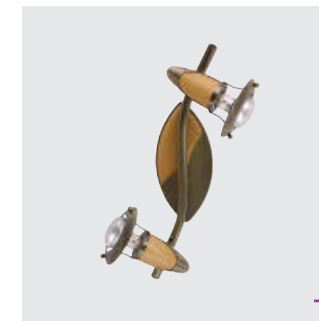

metal-chrome, white
1xE14/40W/ with switch
EAN 859082865640

metal-brass satin
wood-dark
EAN 8590828656142

metal-antique brass
satinwood-light
EAN 8590828655015

metal-brass satin, wood-dark
2xE14/40W
EAN 8590828656005