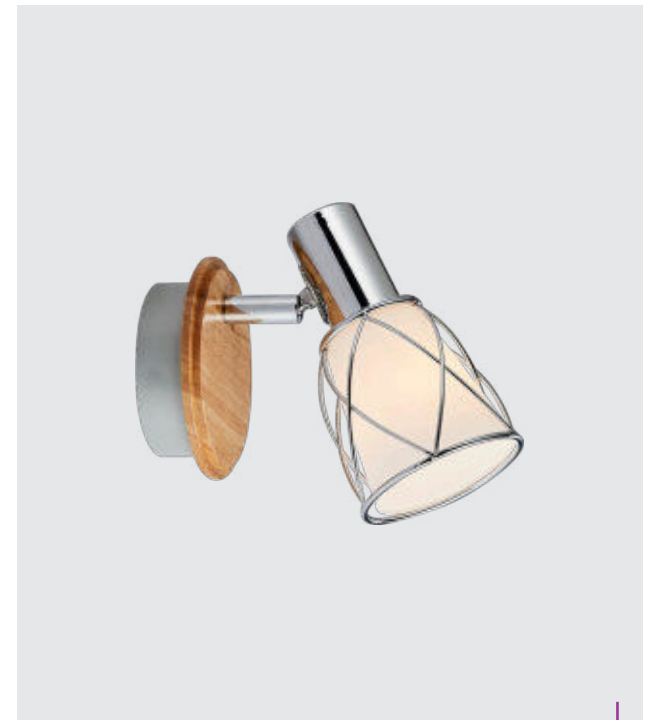

metal-white
wood-light
1x**E14/40W**
EAN 8585032234576

27504
Tameta
↔260mm ↓160mm

metal-white
wood-light
2x**E14/40W**
EAN 8585032234583

75451
Padre
↔300mm ↓200mm

metal-chrome, glass-white
wood-light
2x**E14/40W**
EAN 8585032225581