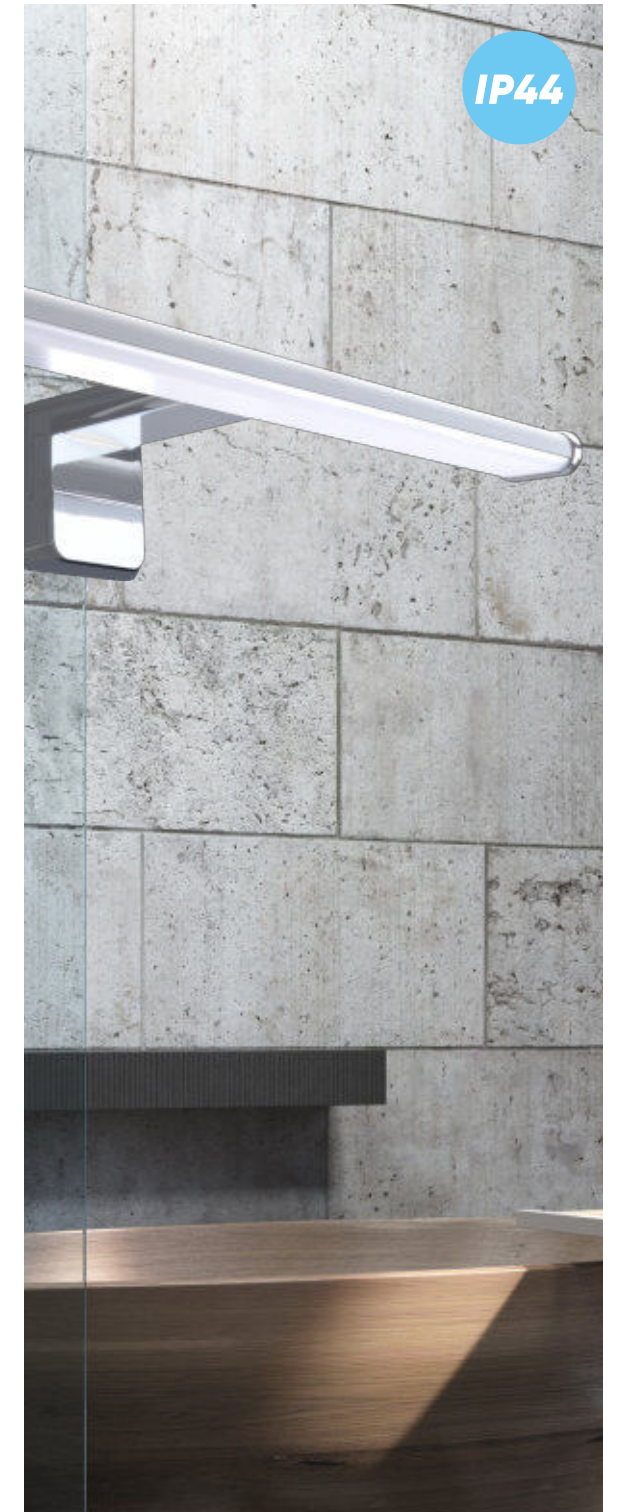

70213
Fontea Dualfix
↔400mm ↕47mm

aluminium-chrome
PC-white
LED 8W/600lm, 4000K
EAN 8585032232107