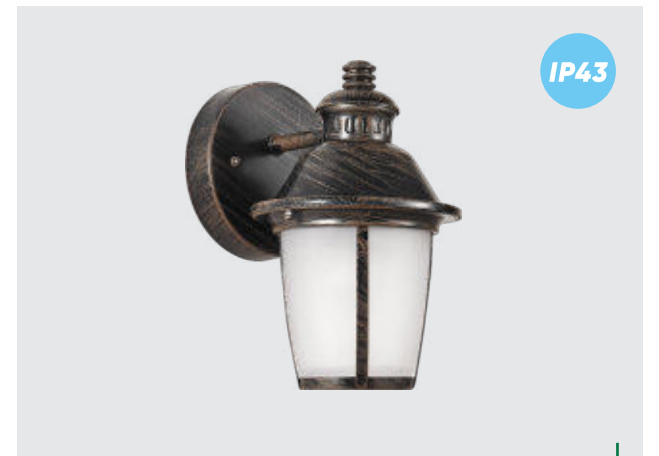

↔215mm †900mm

metal-antique black/gold, acrylic-clear
1xE27/60W
EAN 8585032218903

IP44

48400
Limassol

↔250mm †270mm

metal-antique black/gold, acrylic-clear
1xE27/60W
EAN 8585032218897

IP43

39020
Texas