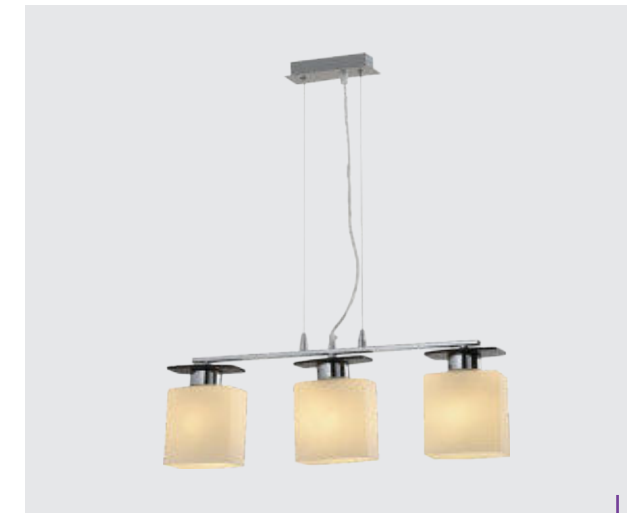

65034
Wiro

↔730mm ↓1200mm

metal-chrome
glass-clear, silver
4xG9/33W
EAN 8585032223945

75460
Firenza

↔570mm ↓800mm

steel-chrome, wood-wengue
glass-white
3xE27/60W
EAN 8585032234019

75459
Firenza

↔240mm ↓310mm