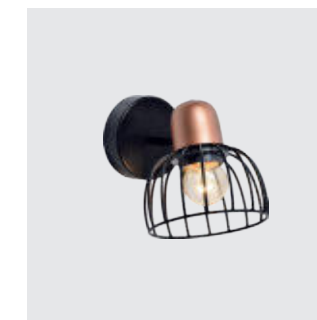

steel-black, red copper
1xE27/60W
EAN 8585032235481