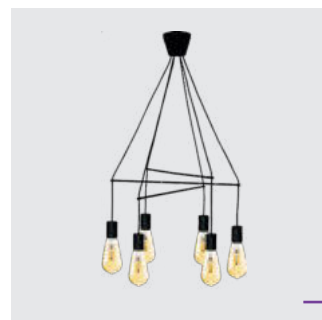

NEW

64425
Oradea
↔150mm ↓230mm

metal-sandy black
glass-clear
1x**E27/40W**
EAN 8585032236785

NEW

64426
Oradea
↔100mm ↓215mm

metal-sandy black
glass-clear
1x**E27/40W**
EAN 8585032236792

× clean lines ideas

17205
Cascade
 ↔710mm ↓1000mm
 metal-matt black
 6xE27/G95/40W
 EAN 8585032235412