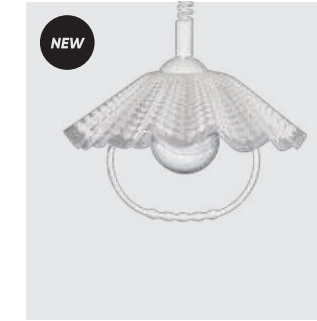

74197 C03
Lyra Acryl II
↔400mm ↓650-1000mm
plastic-white
acryl-decor
1xE27/60W
EAN 8585032237003