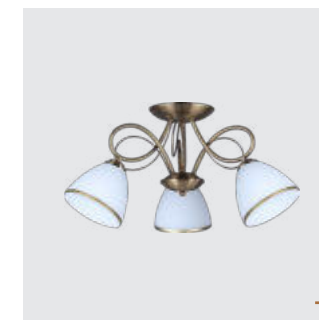

classic

* classic

61451
Aster
↔590mm ↓280mm

metal-abs, glass-white
5x E27/60W
EAN 8585032234422

61450
Aster
↔590mm ↓280mm
metal-abs, glass-white
3x E27/60W
EAN 8585032234415

61452
Aster
↔280mm ↓135mm
metal-abs, glass-white
1x E27/60W
EAN 8585032234439