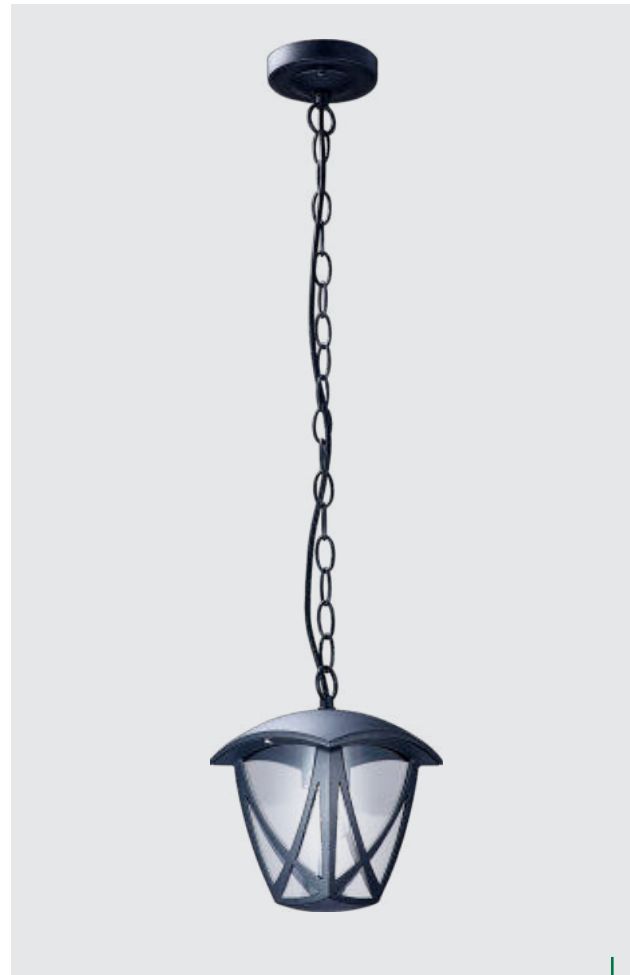

IP54

x vintage elements

x outdoor

39030
Split
↔170mm ↕840mm

aluminium-matt black,
PC-clear
1xE27/40W
EAN 8585032233340

39028
Split
↔170mm ↕280mm

aluminium-matt black,
PC-clear
1xE27/40W
EAN 8585032233326

39027
Split
↔170mm ↕235mm