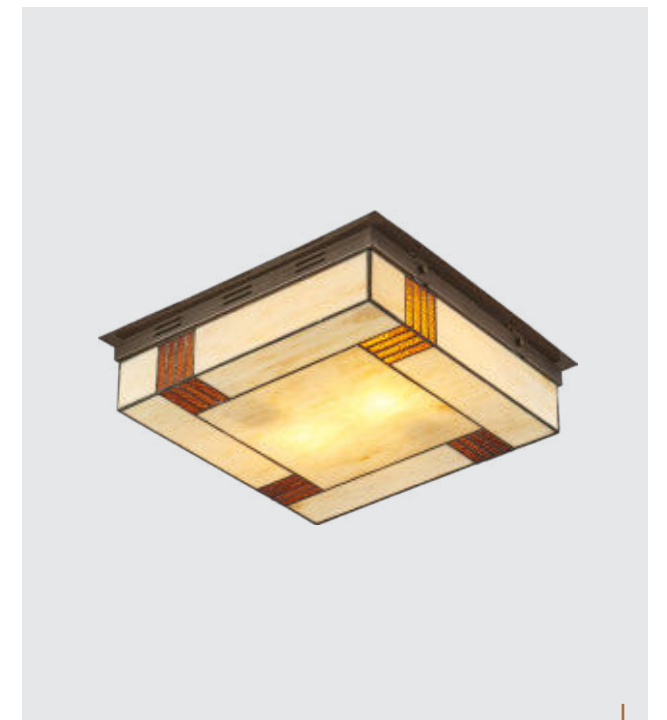

141
Ossman
↔490mm ↓450mm
metal-brass, glass-frosted
diamond-amber
3xE27/60W
EAN 8585032224102
E27 ⚡