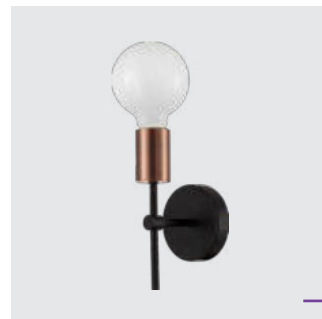

ball

17203
Ball

↔700mm ↓565-740mm

metal-matt black,
red bronze
12xE27/G95/40W
EAN 8585032235399

17202
Ball

↔630mm ↓550-725mm

metal-matt black,
red bronze
8xE27/G95/40W
EAN 8585032235382

17204
Ball