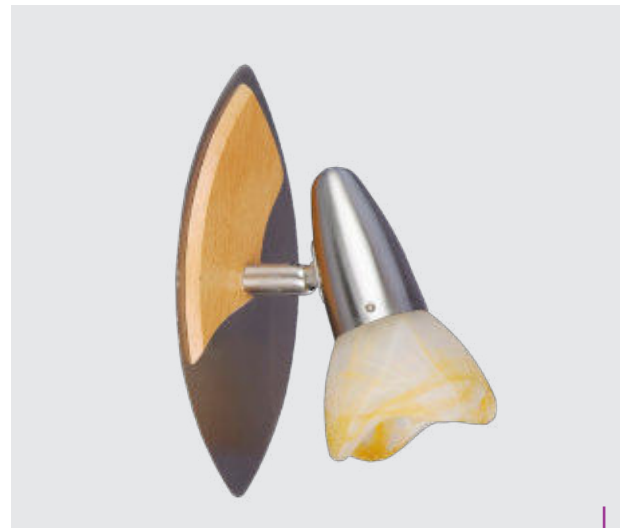

460
Sissi
↔170mm ↓200mm
metal-nickel satin, wood-light
glass-alabaster
1xE14/40W
EAN 8586007089481
E14 R50