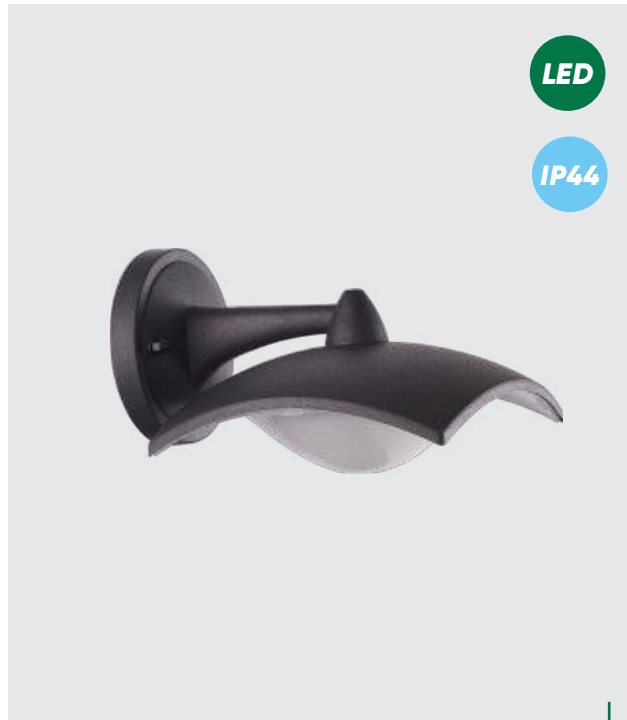

↔170mm †225mm

metal-rustic, glass-frosted
1xE27/60W
EAN 8585032224461

* outdoor

IP43

39021
Bird
↔190mm ↓240mm

metal-matt-rustic,
acrylic-frosted
1xE27/60W
EAN 8585032224478

LED

IP44