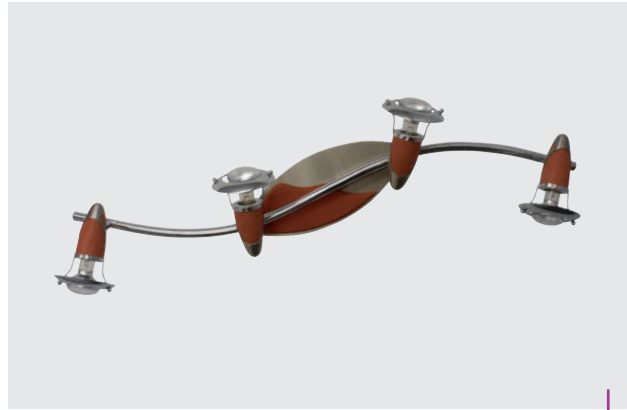

469
Zeus
↔830mm ↓130mm

metal-nickel satin
wood-cherry
4x**E14/40W**
EAN 8585032200311