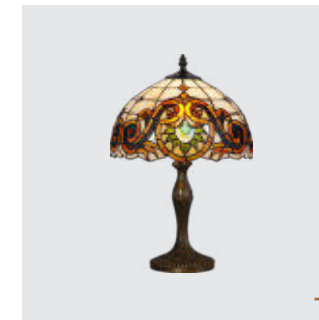

96
Tiffany V
↔300mm ↓490mm
metal-antique brown
glass-tiffany
1xE27/60W
EAN 8585032215056