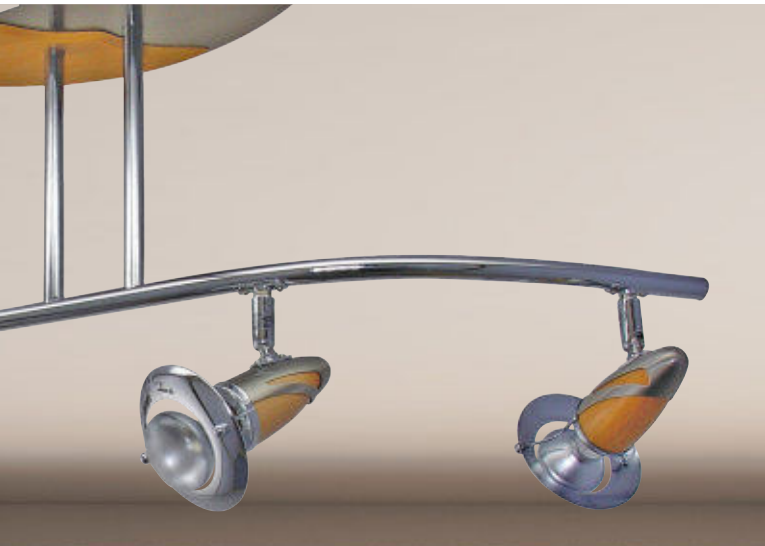

* spot

342
Zeus
↔830mm ↓130mm

metal-chrome, white
4x**E14/40W**
EAN 8590828655626

12061
Zeus
↔830mm ↓130mm

metal-nickel satin, chrome
wood-wengue
4x**E14/40W**
EAN 8585032209253

345
Zeus
↔830mm ↓400mm

metal-nickel satin, chrome
wood-light
4xE14/40W
EAN 8590828655787