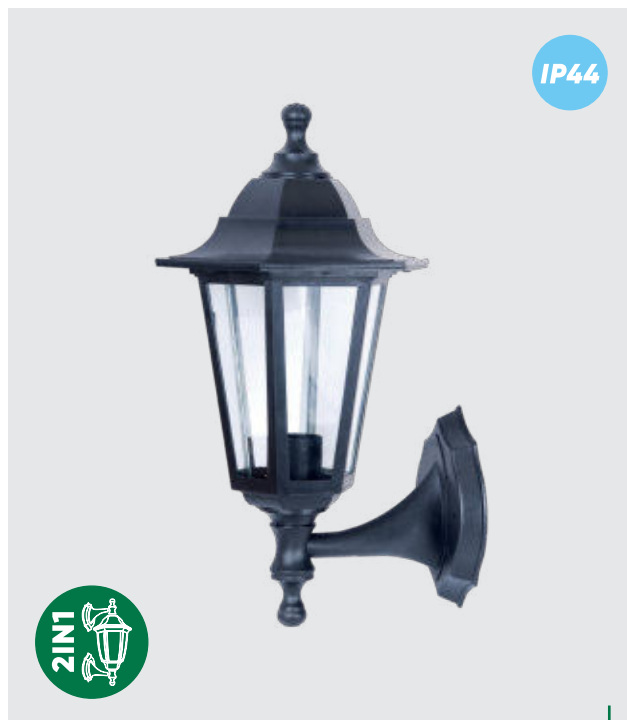

* outdoor

IP44

48321
Palermo
↔230mm ↓377mm

plastic-black/clear
1xE27/60W
EAN 8585032233289
E27 □ ♻️

IP44

48322
Palermo
↔230mm ↓377mm

plastic-rustic/clear
1xE27/60W
EAN 8585032233296
E27 □ ♻️

IP44