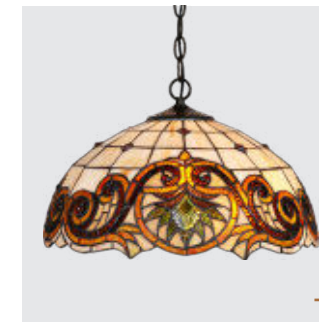

95
Tiffany V
↔400mm ↓1200mm
metal-antique brown
glass-tiffany
2xE27/60W
EAN 8585032215049