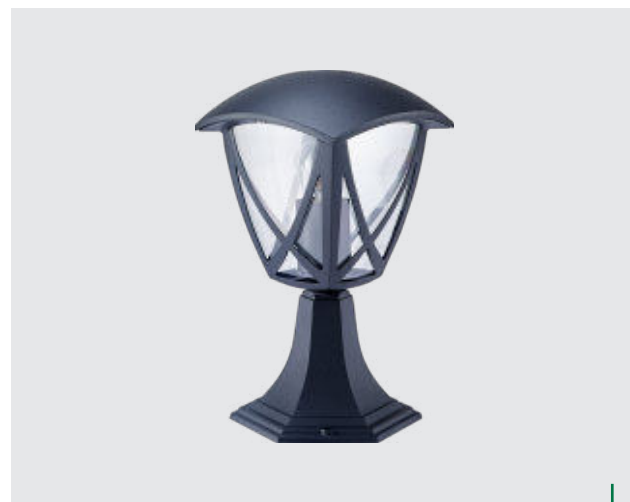

IP54

x vintage elements

x outdoor

39030
Split
↔170mm ↕840mm

aluminium-matt black,
PC-clear
1xE27/40W
EAN 8585032233340

39028
Split
↔170mm ↕280mm

aluminium-matt black,
PC-clear
1xE27/40W
EAN 8585032233326

39027
Split
↔170mm ↕235mm