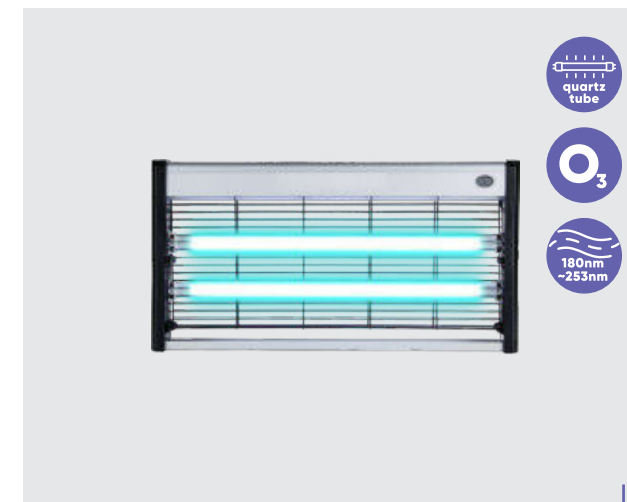

UV 70422
Portable mini
disinfection lamp
 ↔56mm ↕159mm

plastic-black
 1xUV-C/2,5W
 EAN 8585032236655

UV 70416
Ozone disinfection
lamp
↔210mm ↓460mm

plastic-white
1xUV-C/38W
EAN 8585032236518

UV 70418
Ozone disinfection
lamp
↔490mm ↓260mm