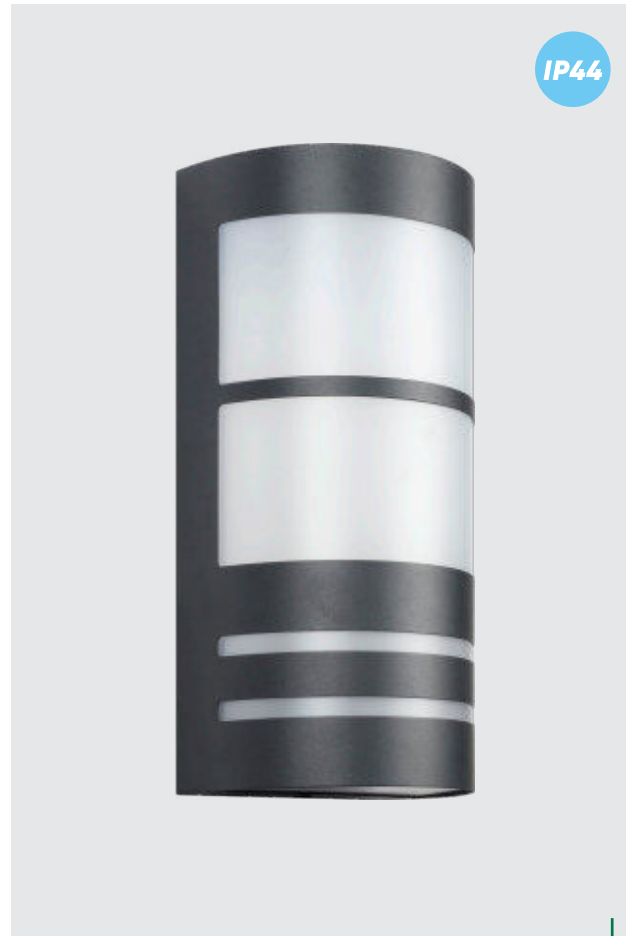

plastic-black,
acrylic-clear
1xE27/35W
EAN 8585032233371

IP44

28201
Malmo
↔115mm ↓215mm

plastic-black,
acrylic-clear
1xE27/35W
EAN 8585032233388

* outdoor

newark_ toledo

66011
Newark
↔120mm ↓256mm

stainless steel-dark gray,
PC-opal
1xE27/40W
EAN 8585032235016