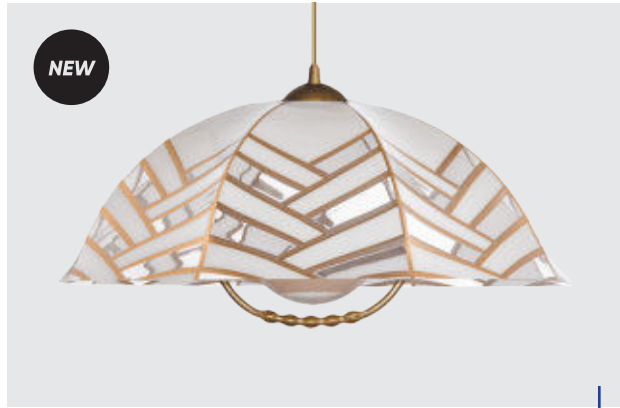

NEW

47001 L01
Lyra acryl IV
↔440mm ↓700mm

plastic-white
acryl-gold
1xE27/60W
EAN 8585032237010