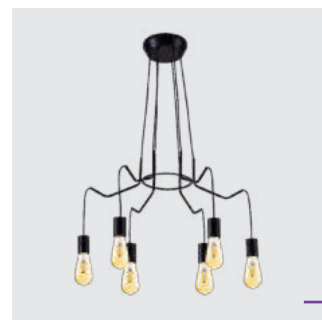

NEW

64425
Oradea
↔150mm ↓230mm

metal-sandy black
glass-clear
1x**E27/40W**
EAN 8585032236785

NEW

64426
Oradea
↔100mm ↓215mm

metal-sandy black
glass-clear
1x**E27/40W**
EAN 8585032236792

× clean lines ideas

17205
Cascade
 ↔710mm ↓1000mm
 metal-matt black
 6xE27/G95/40W
 EAN 8585032235412