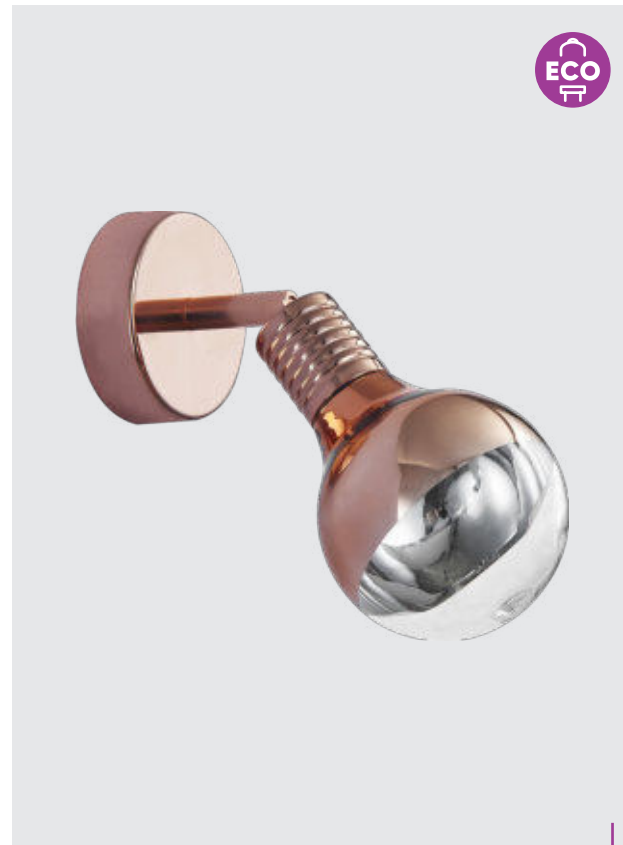

65028
Cupertino
↔200mm ↓110mm
metal-copper
glass-copper, clear
1xG9/33W
EAN 8585032223884
G9 ⚡ Ⓢ