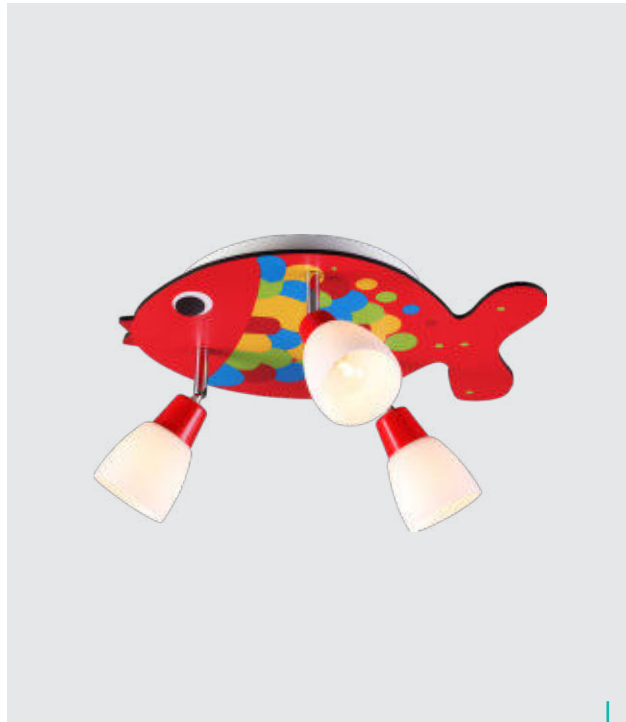

28037
Karp
↔410mm ↓190mm

metal, plastic, glass-multicolor
3xE14/40W
EAN 8585032233760
E14 E27 E27