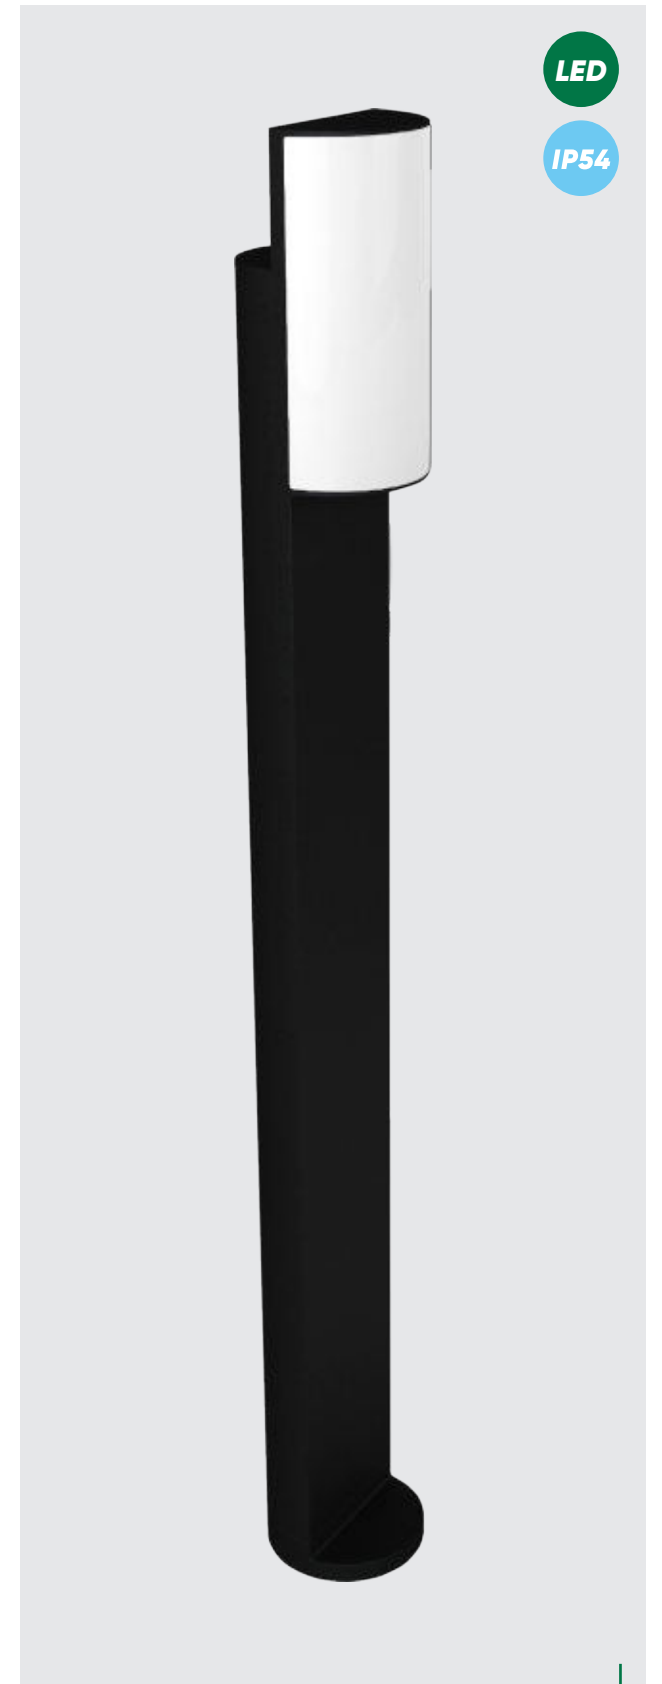

LED

IP54

31403
Melbourne
↔80mm ↓700mm

aluminium-matt black,
plastic-opal
LED 8W/560lm, 4000K
EAN 8585032233722

* outdoor