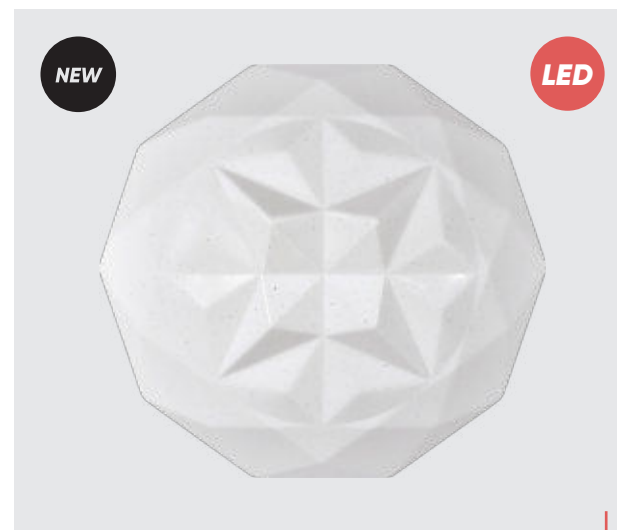

71326
Arctyk
Ø503mm ↓108mm

metal-white
plastic-white
LED 48W/3600lm, 4000K
EAN 8585032237492