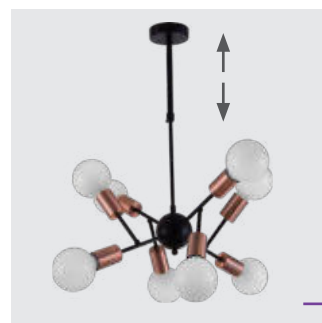

17202
Ball

↔630mm ↓550-725mm

metal-matt black,
red bronze
8xE27/G95/40W
EAN 8585032235382