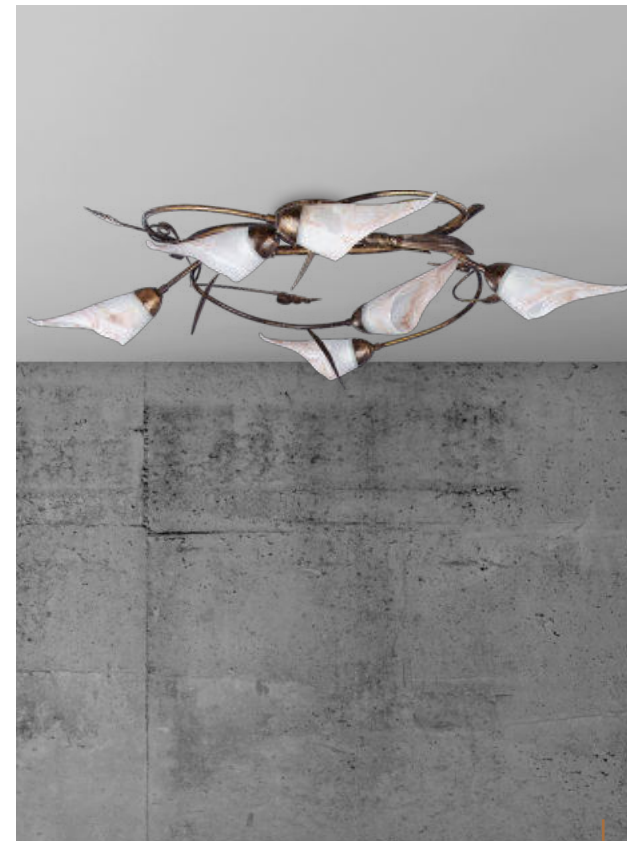

93125
Prima
↔800mm ↓250mm

metal-antique brown
glass-alabaster
6x E14/40W
EAN 5906681241273

metal-brown gold
glass-alabaster decor
2x E27/60W
EAN 8585032208799

metal-brown gold
glass-alabaster decor
1x E14/40W
EAN 8586007086855

metal-antique brown
glass-alabaster
3x E14/40W
EAN 5906681241259

metal-antique brown
glass-alabaster
1x E14/40W
EAN 8590828657125