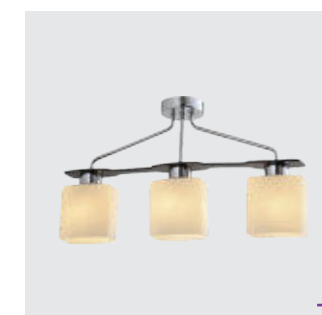

75458
Firenza

↔560mm ↓310mm

steel-chrome, wood-wengue, glass-white
3xE27/60W
EAN 8585032233999