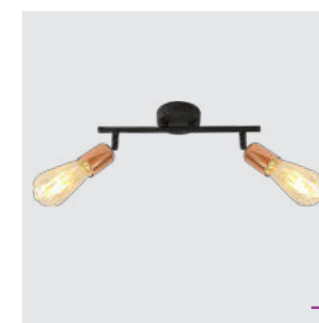

75561
Daria
↔300mm ↓150mm

metal-black, copper
2xE27/40W
EAN 8585032234149
E27 ⚡ Ⓢ