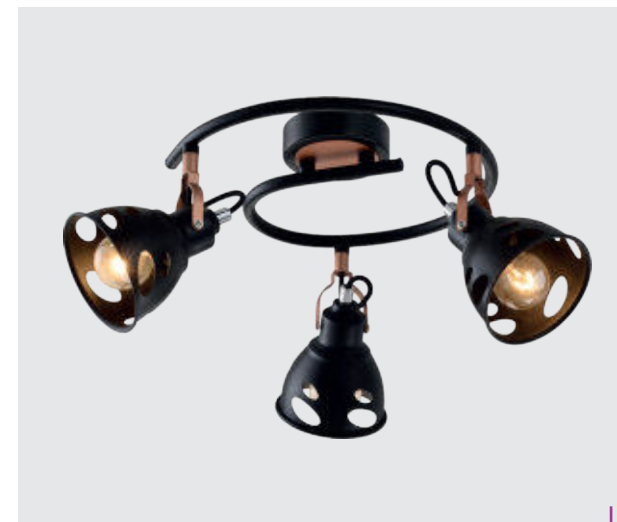

LED

71310
Monolite
↔330mm ↓63mm
metal-white
acrylic-white
LED 24W/2560lm,
4000K
EAN 8585032225796

LED

71308
Monolite
Ø330mm ↓70mm
metal-white
acrylic-white
LED 24W/2560lm,
4000K
EAN 8585032225772

spot

* spot