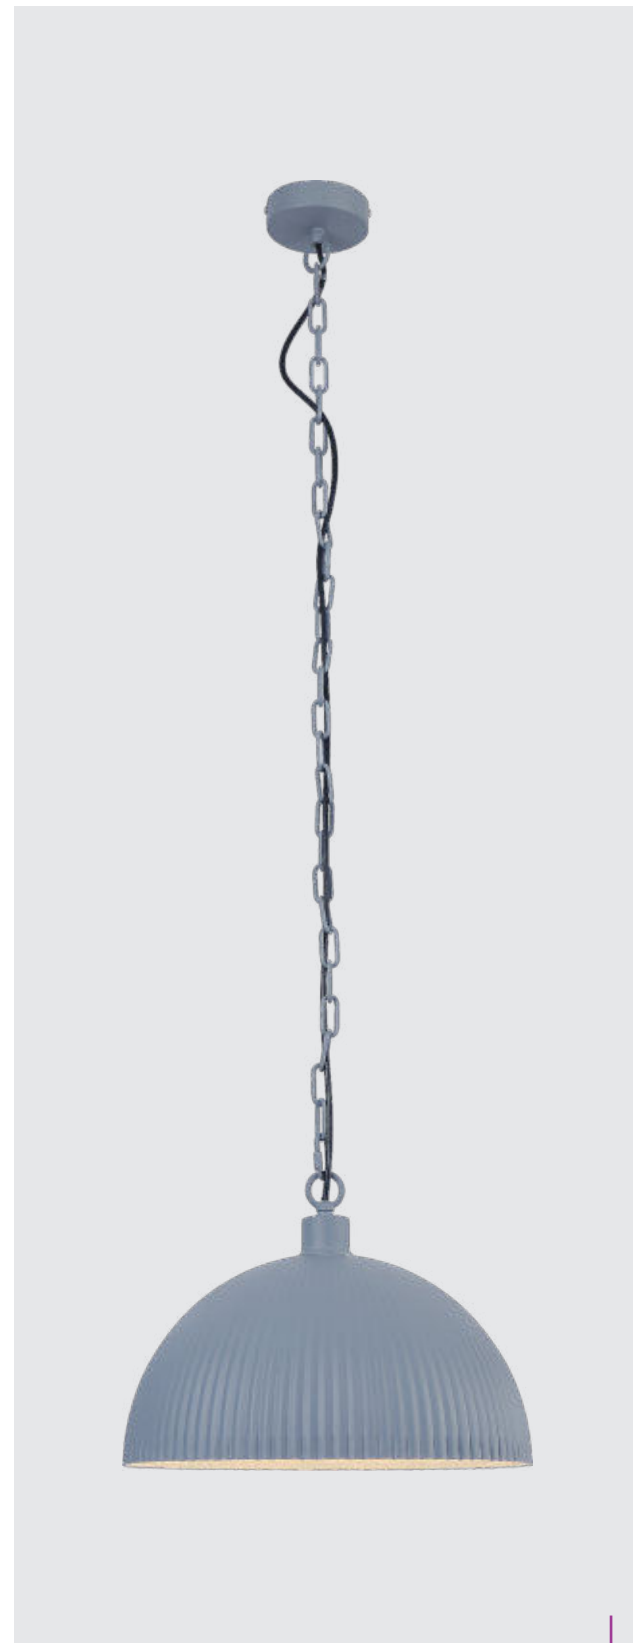

75456
Notos
↔380mm ↓200mm

steel-matt black, red copper
3x E14/40W
EAN 8585032233975

75455
Notos
↔350mm ↓200mm
steel-matt black, red copper
2x E14/40W
EAN 8585032233968

75454
Notos
↔100mm ↓180mm
steel-matt black, red copper
1x E14/40W
EAN 8585032233951