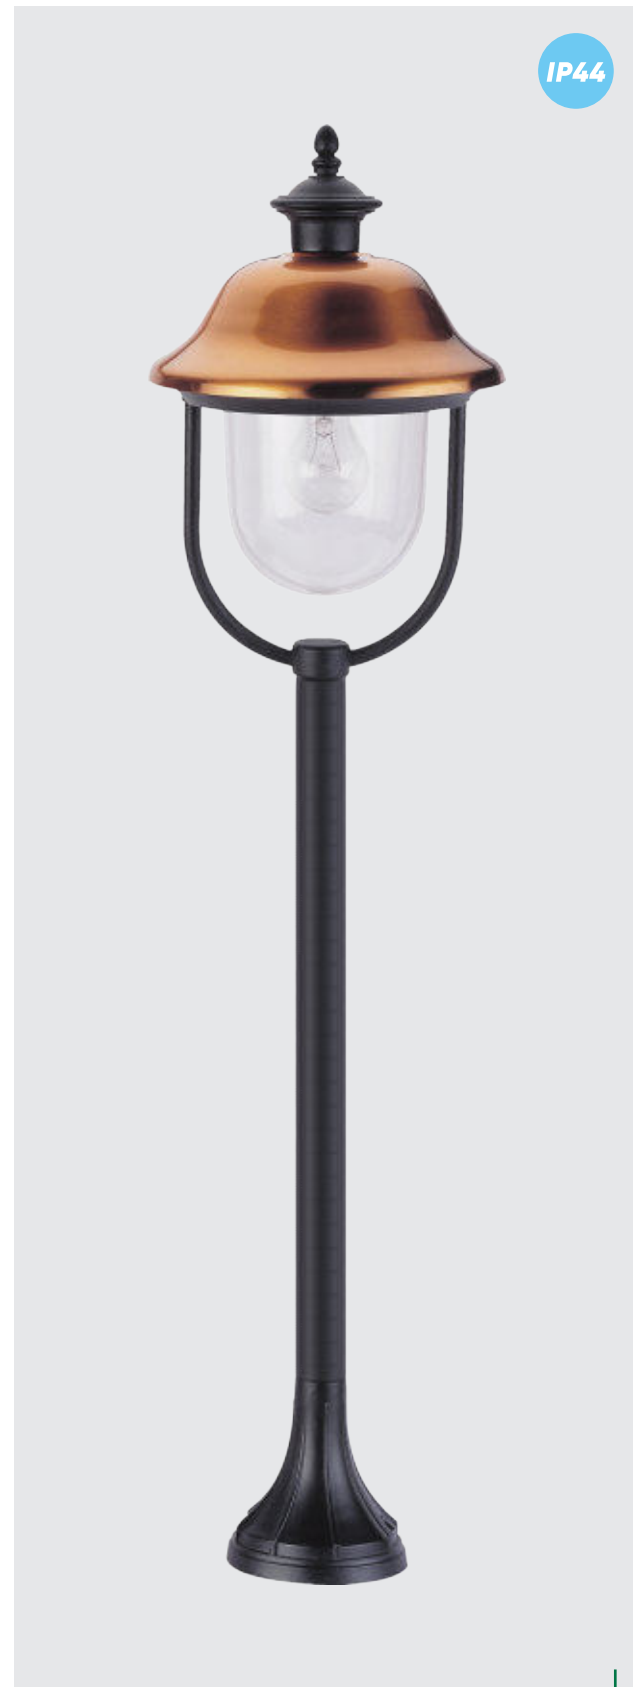

IP44

3078
Sanghai
↔248mm †1200mm

metal-black, aluminium-copper, acrylic-clear
1xE27/60W
EAN 8585032200250

sanghai

IP44

↔248mm †1070mm

metal-black, aluminium-copper, acrylic-clear
1xE27/60W
EAN 8585032200243

IP44

↔248mm †492mm

metal-black, aluminium-copper, acrylic-clear
1xE27/60W
EAN 8585032200212

IP44

↔248mm †492mm

metal-black, aluminium-copper, acrylic-clear
1xE27/60W
EAN 8585032200229

IP44

↔248mm †538mm

metal-black, aluminium-copper, acrylic-clear
1xE27/60W
EAN 8585032200236