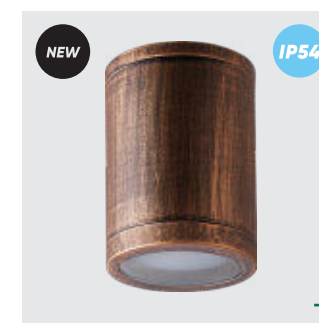

48333
Mopti
↔127mm ↓170mm
plastic-rustic
1xE27/12W
EAN 8585032237638