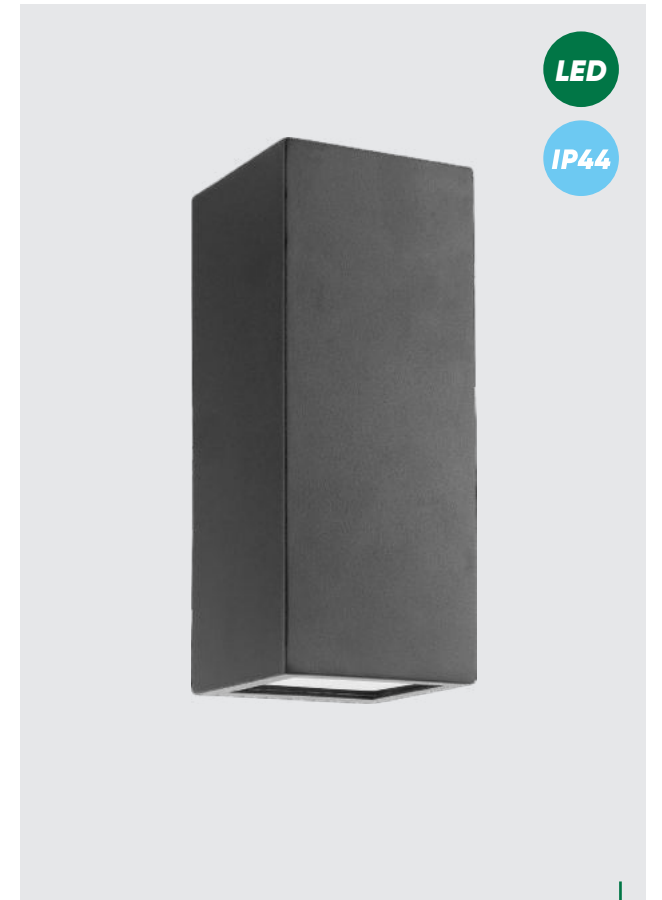

LED
IP44

65252
Block
↔66mm ↑160mm

metal-dark grey,
plastic-clear
LED 2x3W/2x300lm, 4000K
EAN 8585032223839