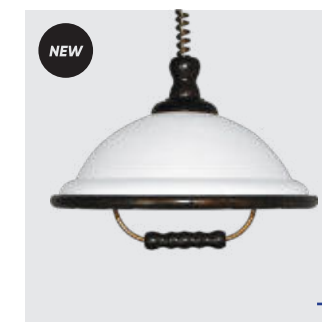

73006 W52
Acryl Wood
↔400mm ↓650-1100mm

wood-wengue
acryl-white
1xE27/60W
EAN 8585032236914