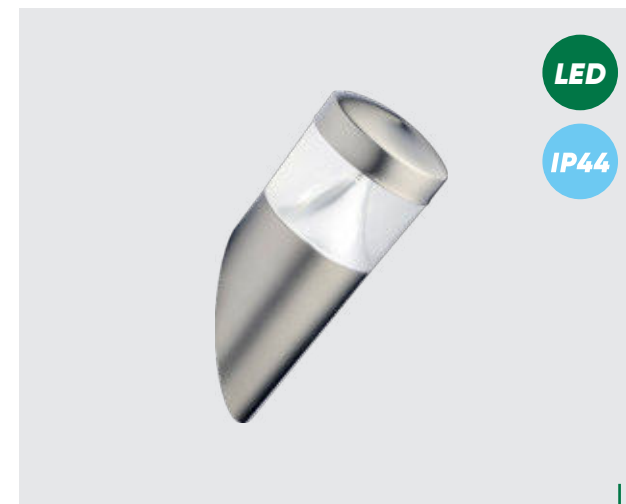

toronto_zen

65254
Zen
↔76mm ↓194mm
stainless steel-brushed,
acrylic-clear
LED 6W/450lm, 4000K
EAN 8585032224362