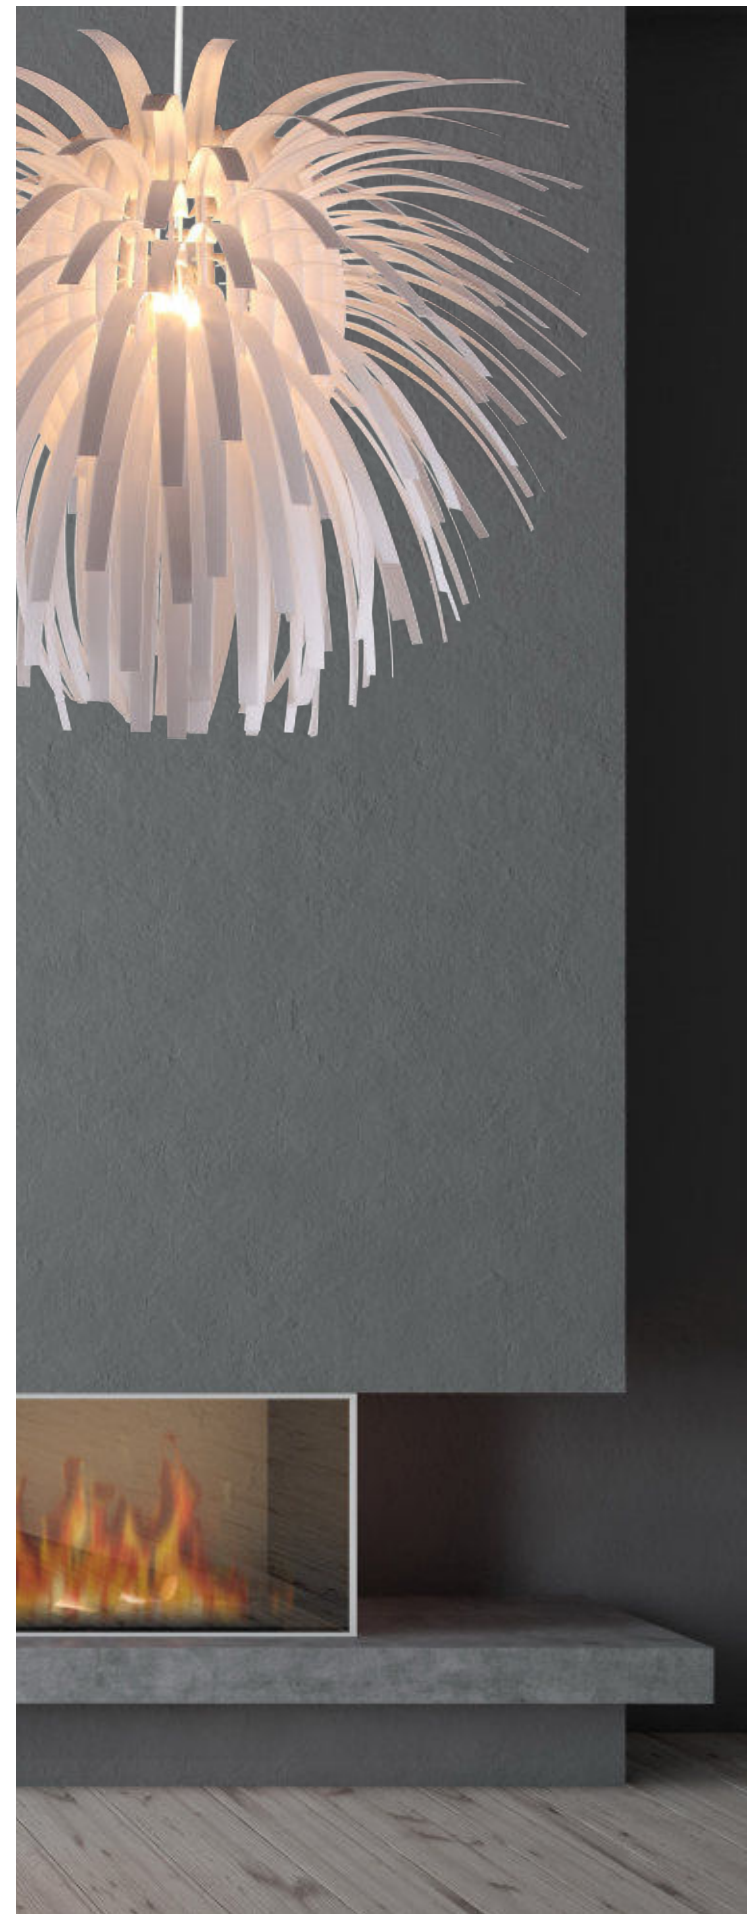

48504
Fontain
↔550mm ↓1200mm