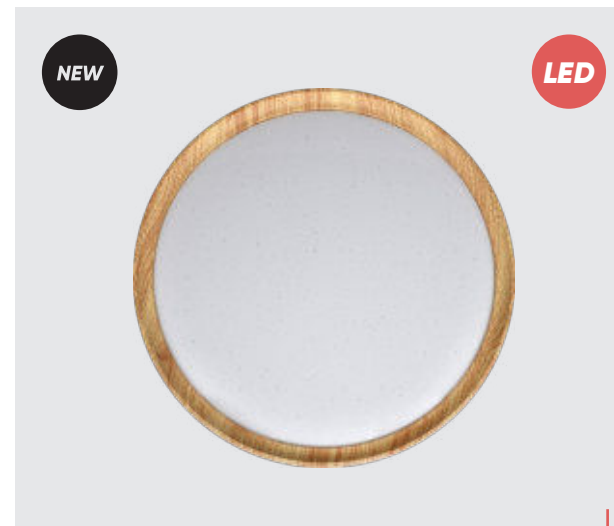

wood-light
glass-shiny white

wood-dark
glass-shiny white

wood-cherry
glass-shiny white

wood-walnut
glass-shiny white

ufo

ceiling LED

* ceiling LED

REMOTE INCLUDED