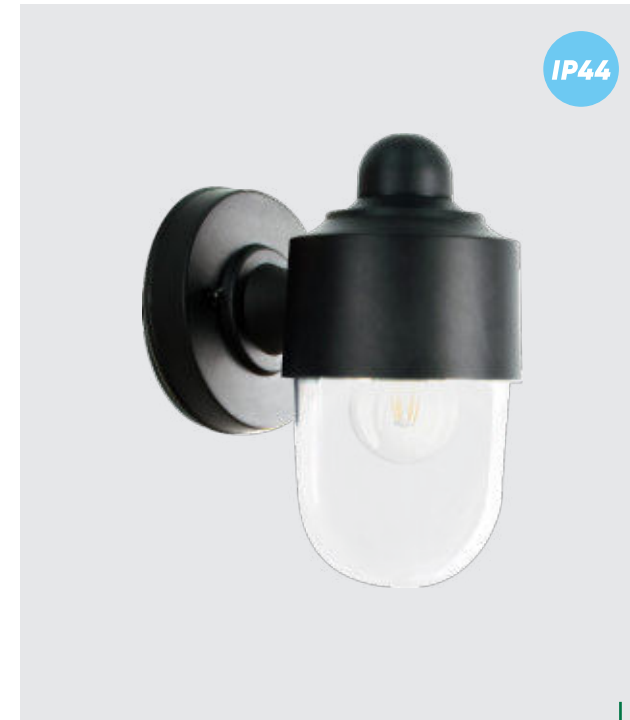

IP44

48324
Halifax
↔150mm ↓190mm

plastic-black/clear
1xE27/10W LED
EAN 8585032233364