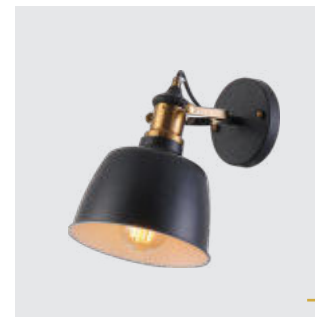

94
Tiffany ceiling
↔450mm ↓110mm
metal-antique brown
glass-tiffany
2xE14/40W
EAN 8585032207686
E14 ⚡

new classic

* new classic

46302
Famosa
↔225mm ↕1170mm
metal-matt black, white,
antique brass
1xE27/40W
EAN 8585032234262