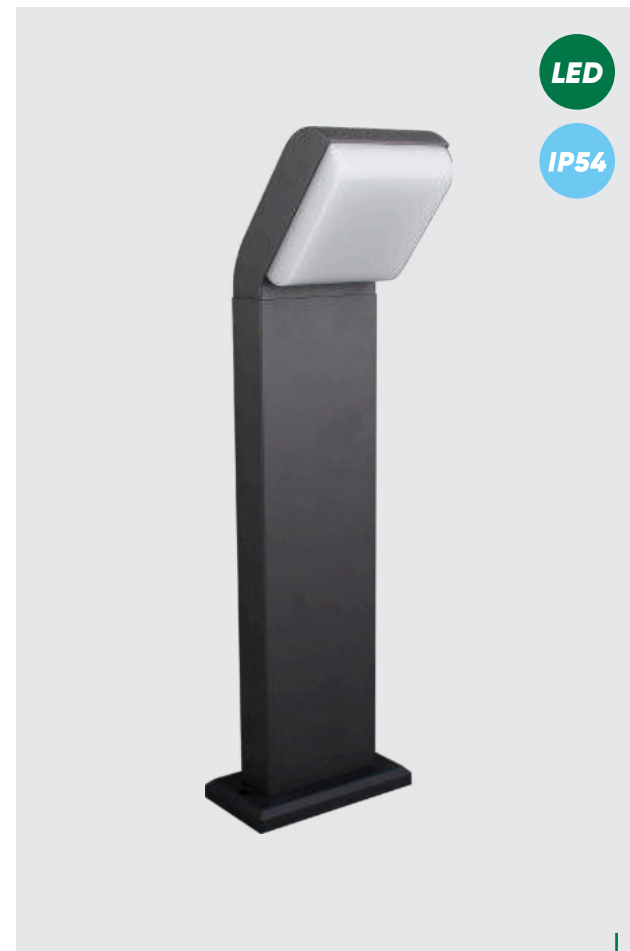

31304
Medo
↔135mm ↕500mm

aluminium-dark grey,
PC-opal
LED 9W/460lm, 4000K
EAN 8585032233531

LED

IP54