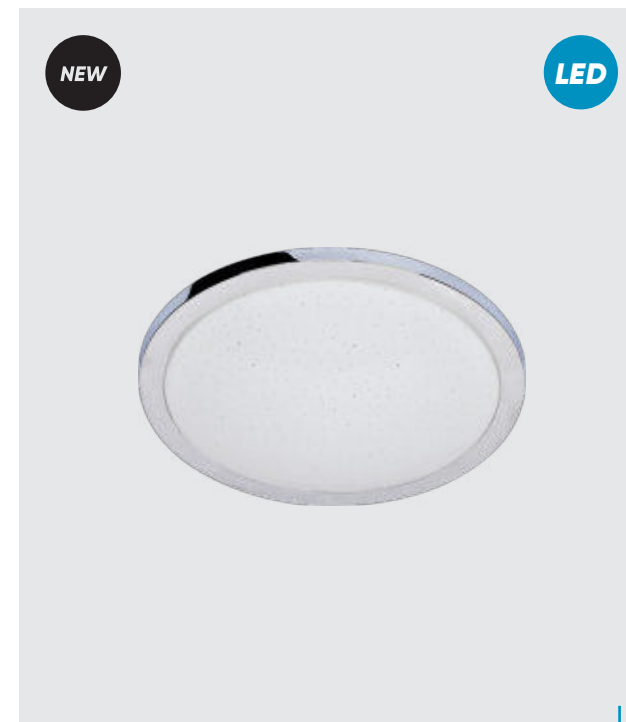

71333
Vitto
↔310mm ↓75mm

metal-nickel
plastic-white
LED 18W/1000lm, 4000K
EAN 8585032237720