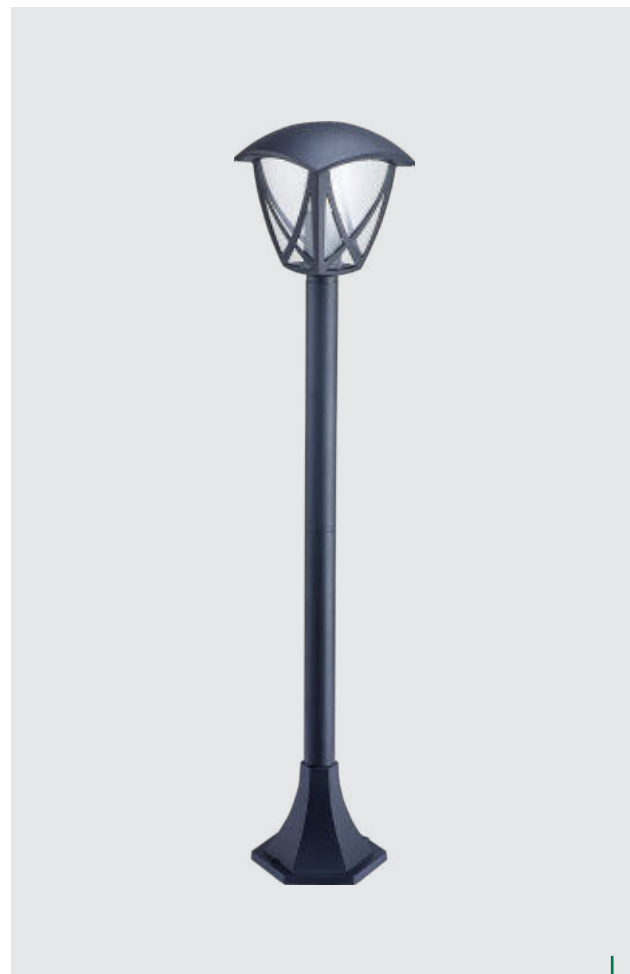

39029
Split
↔170mm ↕930mm

aluminium-matt black,
PC-clear
1xE27/40W
EAN 8585032233333