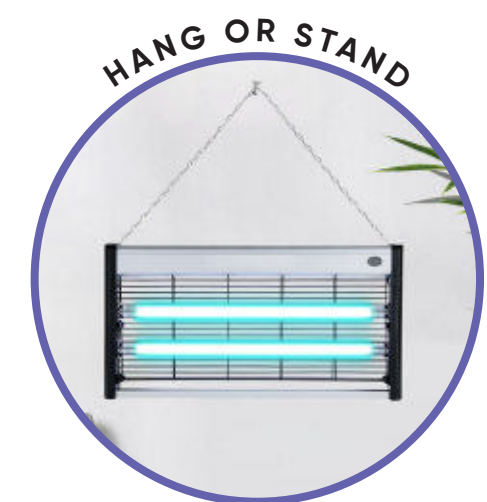

* UV-C germicide