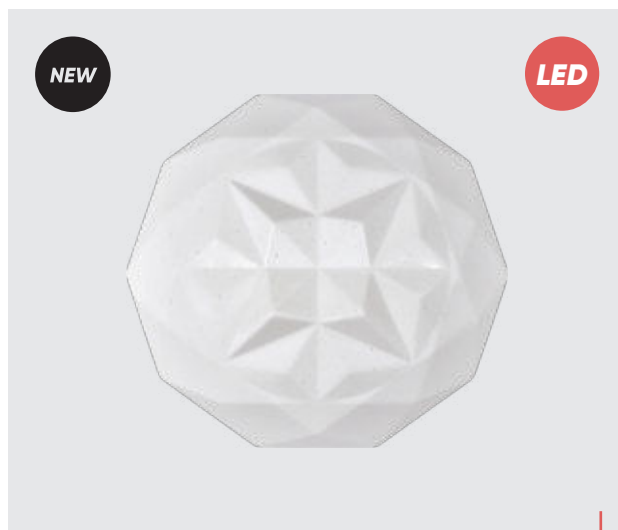

71325
Arctyk
Ø395mm ↓104mm

metal-white
plastic-white
LED 36W/2700lm, 4000K
EAN 8585032237485