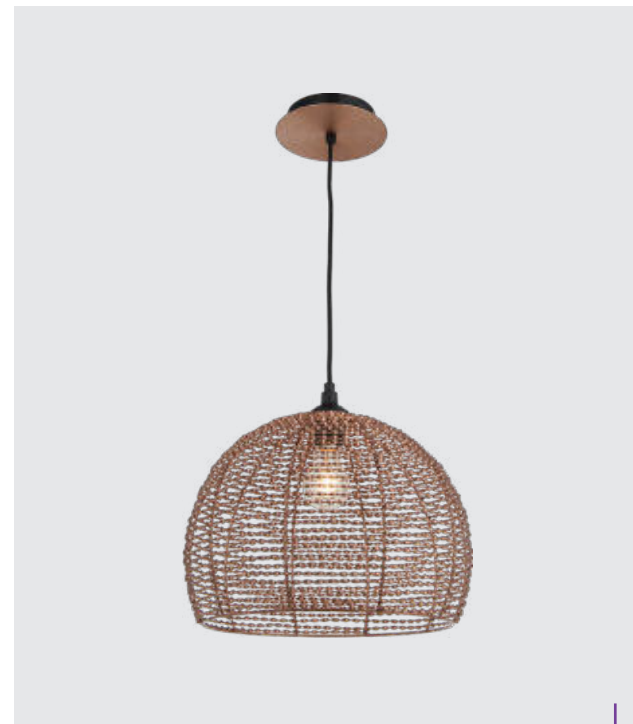

64364
Skeleton
↔350mm ↓1200mm

aluminium-satin copper
metal-black
1xE27/60W
EAN 8585032224140

aluminium-silver
metal-chrome
1xE27/60W
EAN 8585032219726

aluminium-silver
metal-chrome
1xE27/60W
EAN 8585032236280