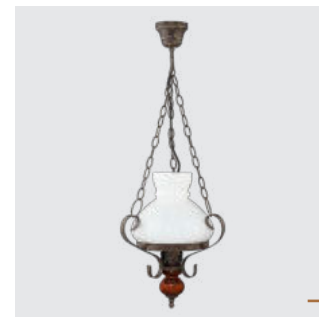

25008
Victoria

↔300mm †980mm
metal-antique gold
wood-cherry,
glass-opal white
1xE27/60W
EAN 8585032202797