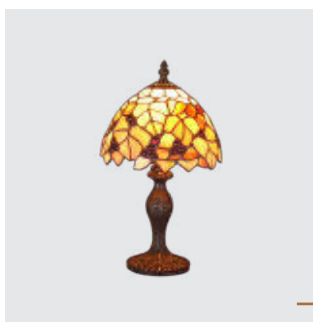

69
Tiffany IV
↔200mm ↓380mm
metal-antique brown
glass-tiffany
1xE14/40W
EAN 8586007084882