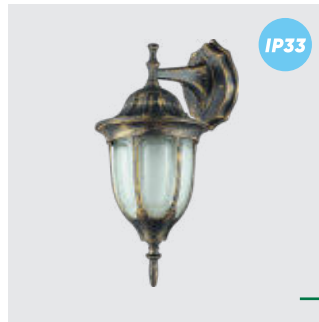

IP33

metal-rustic, glass matt
1xE27/60W
EAN 8585032208249

IP33

IP33

IP33

metal-rustic, glass-matt
1xE27/60W
EAN 8585032208188

IP33

metal-rustic, glass-matt
1xE27/60W
EAN 8585032208164

IP33

metal-rustic, glass-matt
1xE27/60W
EAN 8585032208171

* outdoor