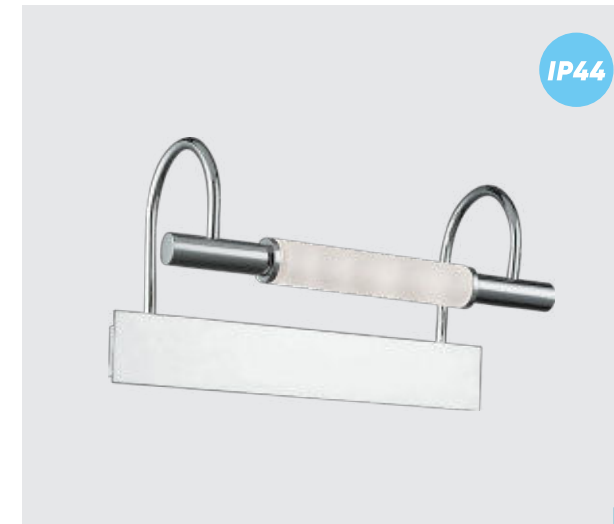

IP44

IP44

8000
Anita
↔105mm ↓140mm
metal-chrome
glass-opal
1xG9/33W
EAN 8585032200748

IP44

8001
Anita
↔205mm ↓80mm
metal-chrome
glass-opal
2xG9/33W
EAN 8585032200755

8024
Vista II
↔307mm ↓166mm

metal-chrome, glass-matt
2xG9/28W
EAN 8585032208584