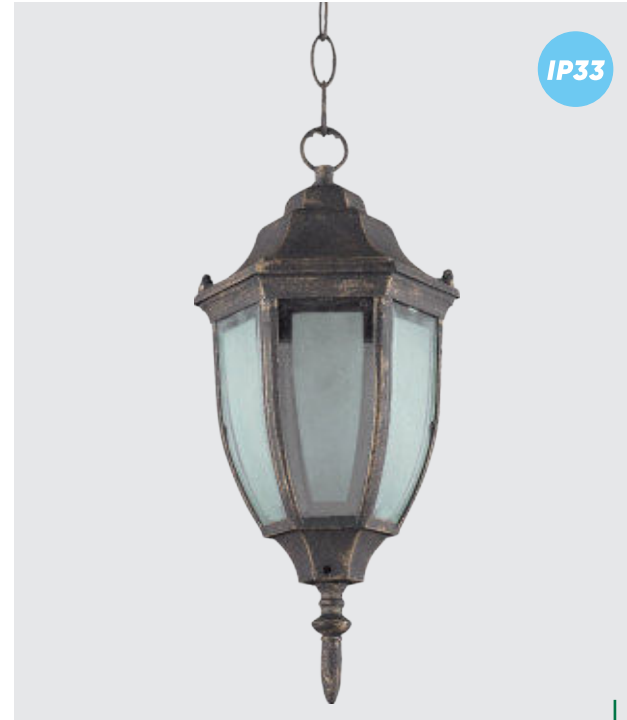

IP33

39014
Porto
↔163mm ↓1150mm

metal-rustic, glass matt
1xE27/60W
EAN 8585032208249

IP33

39012
Porto
↔200mm ↓358mm
metal-rustic, glass matt
1xE27/60W
EAN 8585032208225

IP33

39015
Porto
↔163mm ↓420mm
metal-rustic, glass matt
1xE27/60W
EAN 8585032208256