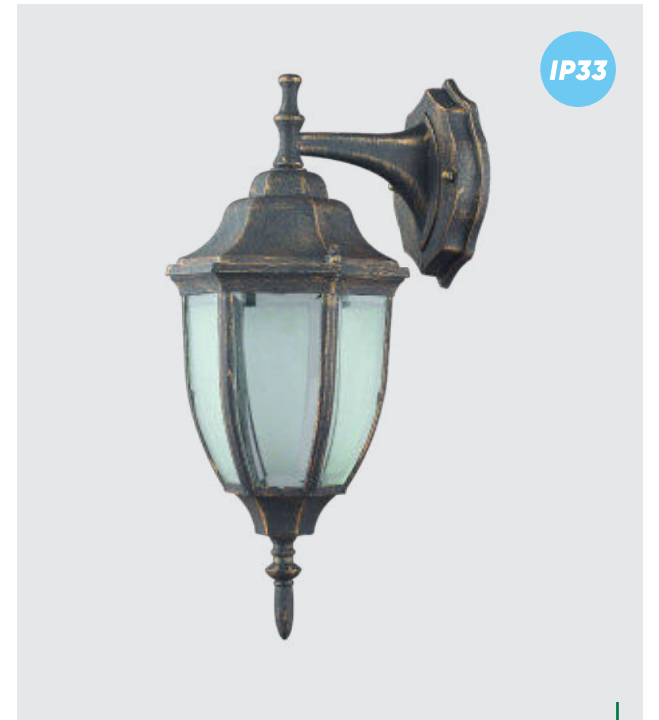

IP33

39006
Lido
↔186mm ↓368mm

metal-rustic, glass-matt
1xE27/60W
EAN 8585032208164