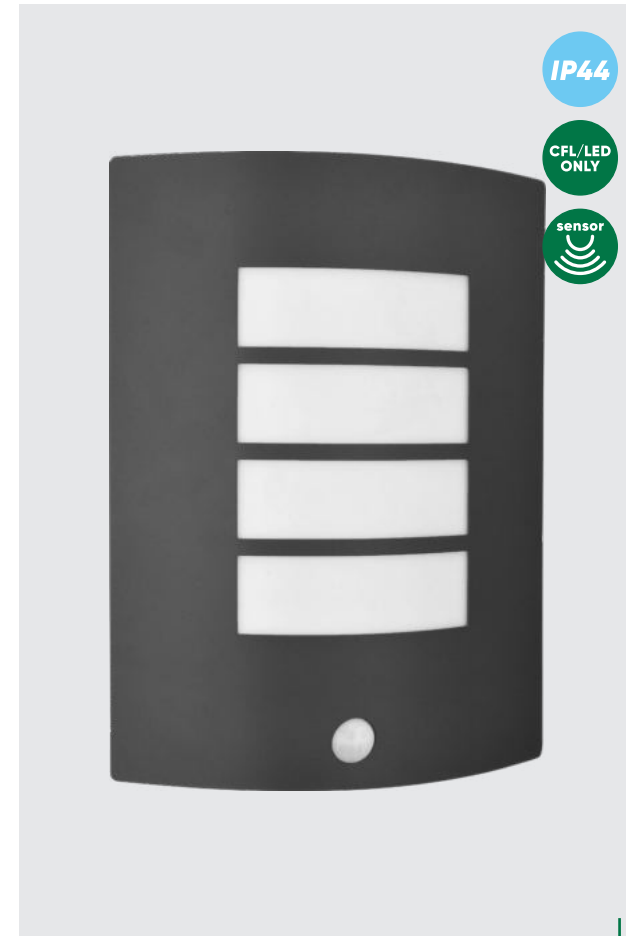

61022
Memphis
↔230mm ↓290mm

metal-dark gray,
plastic-opal
1xE27/15W
EAN 8585032215032

IP44

CFL/LED ONLY

sensor