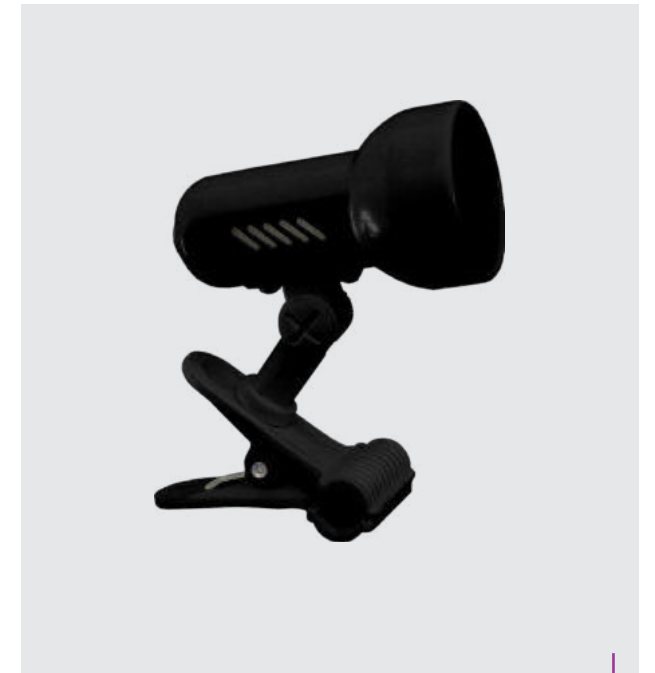

20020
Metro
↔100mm ↓120mm
metal/plastic-black
1xE14/40W/ with switch
EAN 8590828730040

20021
Metro
↔100mm ↓120mm
metal/plastic-white
1xE14/40W/ with switch
EAN 8590828730057