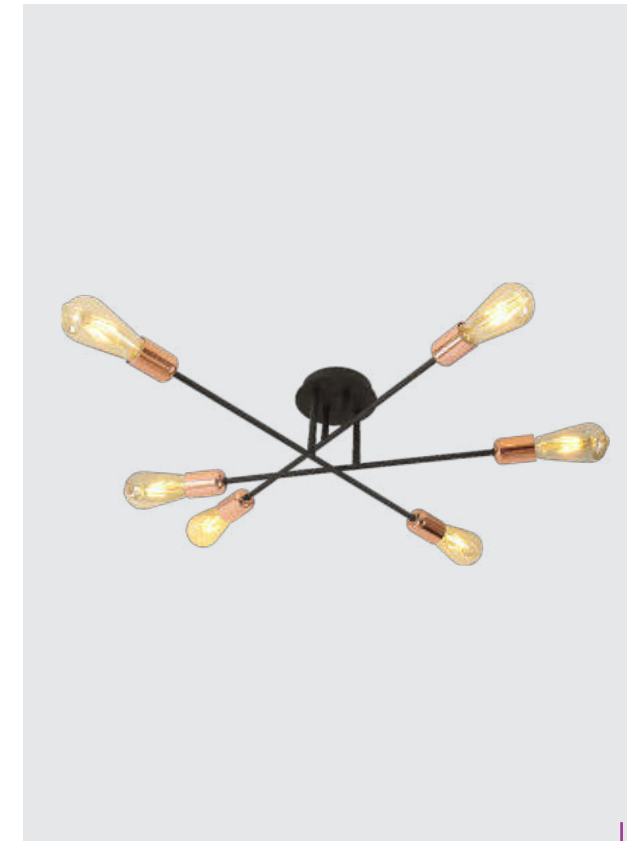

75564
Daria
↔600mm ↓230mm

metal-black, copper
6xE27/40W
EAN 8585032234170
E27 ⚡ Ⓢ