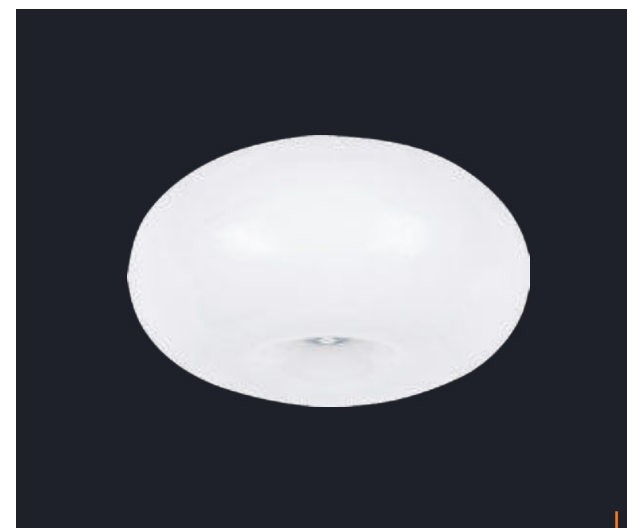

32305
Altadis
↔380mm ↓190mm

metal-chrome, glass-opal
2xE27/60W
EAN 8585032219818