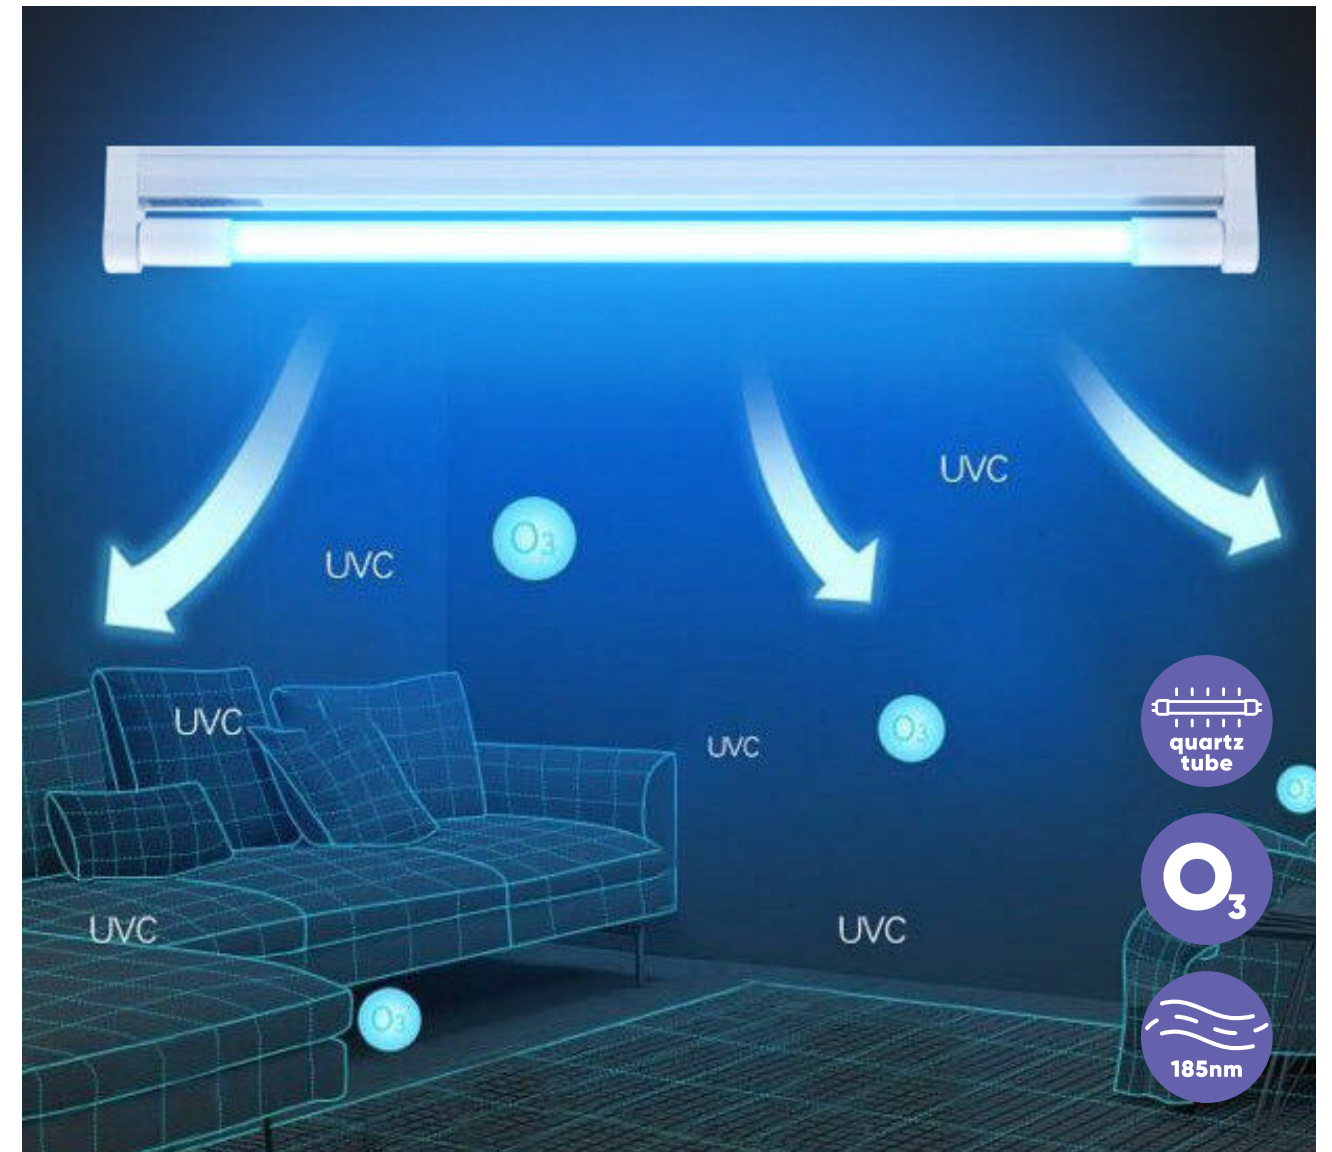

UV 70421
Ozone disinfection
tube
↔15mm ↓1163mm
UV-C/28W
EAN 8585032236563

UV 70420
Ozone disinfection
tube
↔15mm ↓589mm
UV-C/14W
EAN 8585032236556

* UV-C germicide