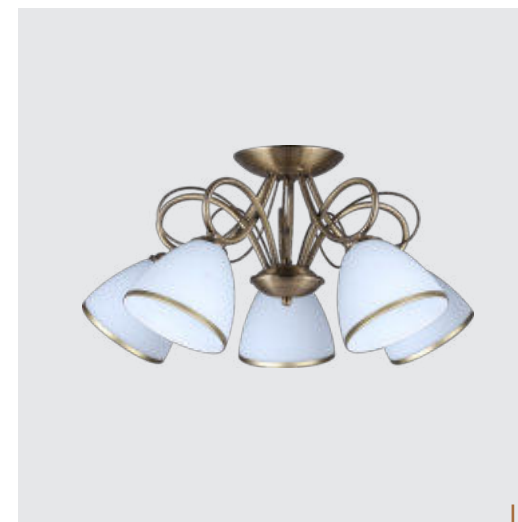

classic

* classic

61451
Aster
↔590mm ↓280mm

metal-abs, glass-white
5x E27/60W
EAN 8585032234422

61450
Aster
↔590mm ↓280mm
metal-abs, glass-white
3x E27/60W
EAN 8585032234415

61452
Aster
↔280mm ↓135mm
metal-abs, glass-white
1x E27/60W
EAN 8585032234439