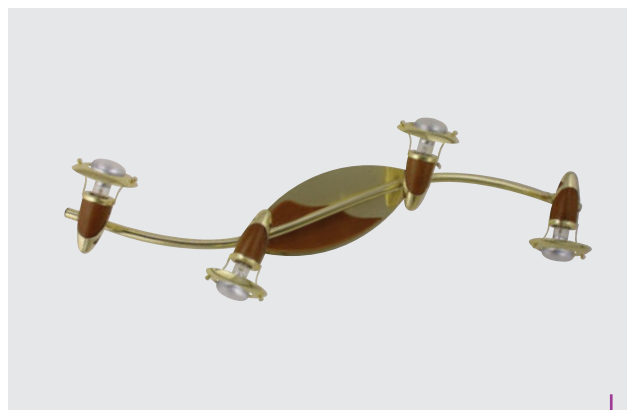

341
Zeus
↔830mm ↓130mm

metal-brass satin
wood-dark
4x**E14/40W**
EAN 8590828656029