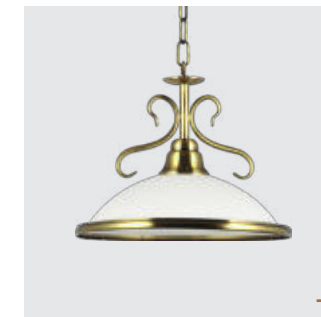

metal-antique brass satin
glass-shiny opal beige
1xE27/60W
EAN 8585032204661

metal-antique brass satin
glass-shiny opal beige
1xE27/60W
EAN 8585032204647

metal-gold brass
glass-white
1xE27/40W
EAN 8585032224324

metal-gold brass
glass-white
2xE14/40W
EAN 8585032224287

metal-gold brass
glass-white
2xE27/40W
EAN 8585032224294

metal-gold brass
glass-white
3xE27/40W
EAN 8585032224300