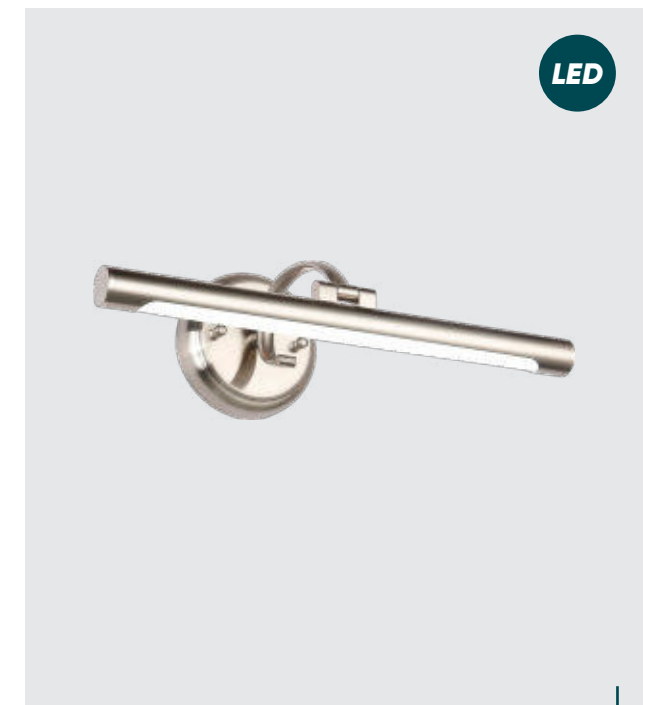

62302
Mossario
↔420mm †130mm

metal-nickel satin,
diffuser-acrylic-white
LED 8W/560lm, 3500K
EAN 8585032224522