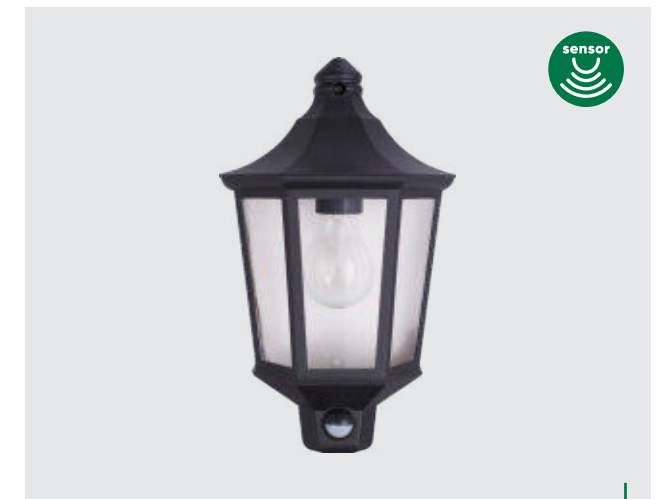

31601
Tulsa
↔195mm ↓322mm

plastic PP, PC
1xE27/60W
EAN 8585032233784
E27 □ ♻️