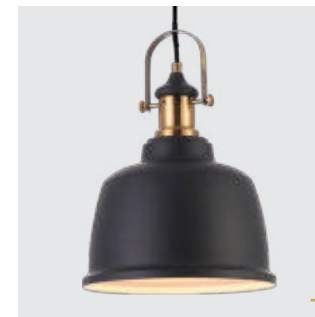

new classic

* new classic