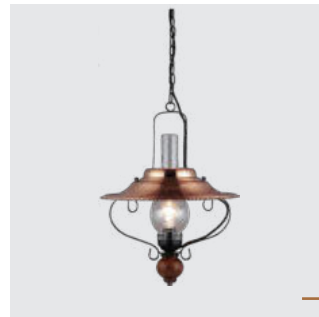

28081
Nostalgia

↔400mm †1500mm
metal-antique gold
copper, wood-cherry
glass-clear
1xE27/60W
EAN 8585032210501