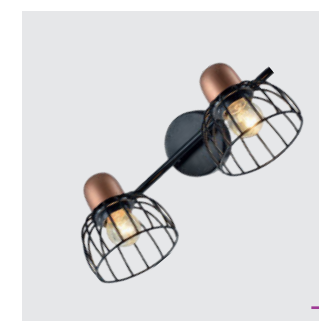

steel-black, red copper
1xE27/60W
EAN 8585032235511

75464
Basket
↔540mm ↓200mm

steel-black, red copper
3xE27/60W
EAN 8585032235504

75462
Basket
↔120mm ↓170mm

steel-black, red copper
1xE27/60W
EAN 8585032235481