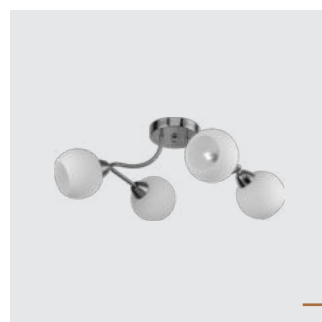

metal-nickel satin
glass-matt white
4x E14/40W
EAN 8585032234392