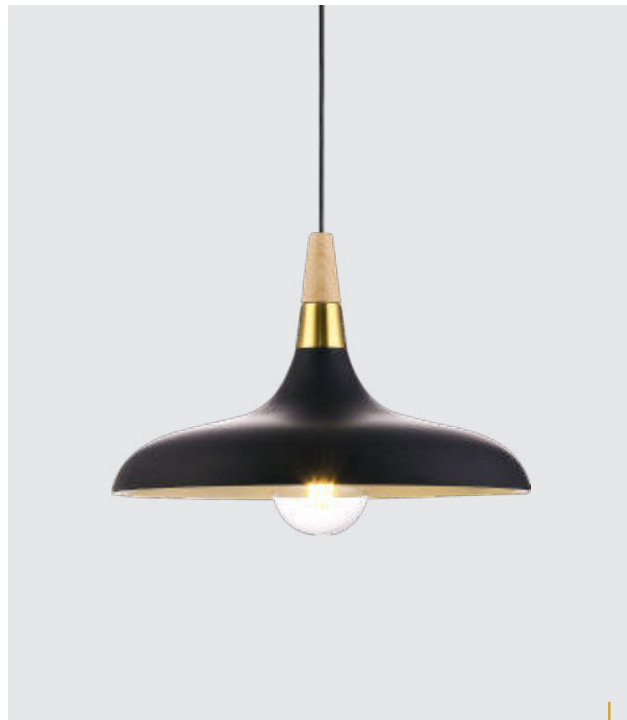

46308
Trier
↔345mm ↓1145mm

metal-matt black, white
1xE27/40W
EAN 8585032234323
E27 ⚡ Ⓢ