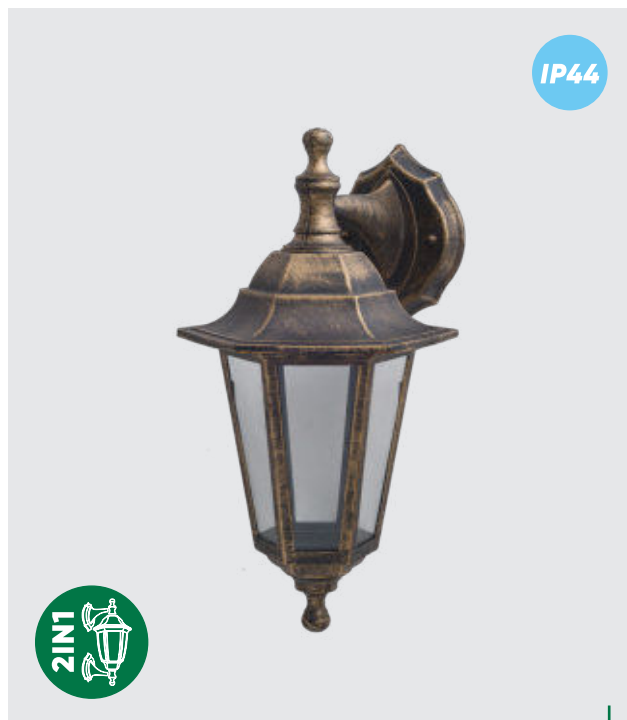

IP44

3081
Capri
↔212mm ↓356mm

polycarbonate-rustic,
glass-clear
1xE27/60W
EAN 8585032208041
E27 □ ♻️