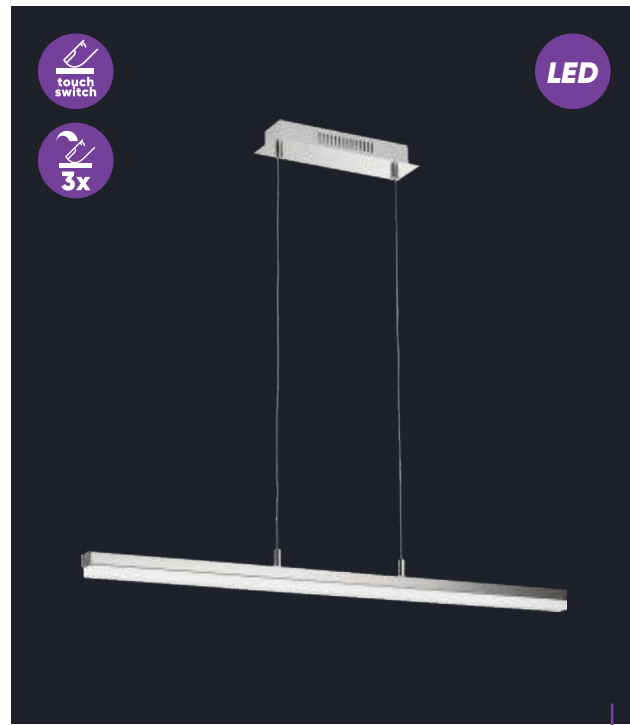

64380
Wired
↔250mm ↓1200mm

aluminium-chrome
aluminium
1xG9/33W
EAN 8585032225093

64381
Wired
↔400mm ↓400mm

aluminium-chrome
aluminium
4xG9/33W
EAN 8585032225109

49018
Blizzard LED
↔900mm ↓1500mm

metal-chrome, acrylic-white
SMD LED 16W/1100lm, 3000K
EAN 8585032223761