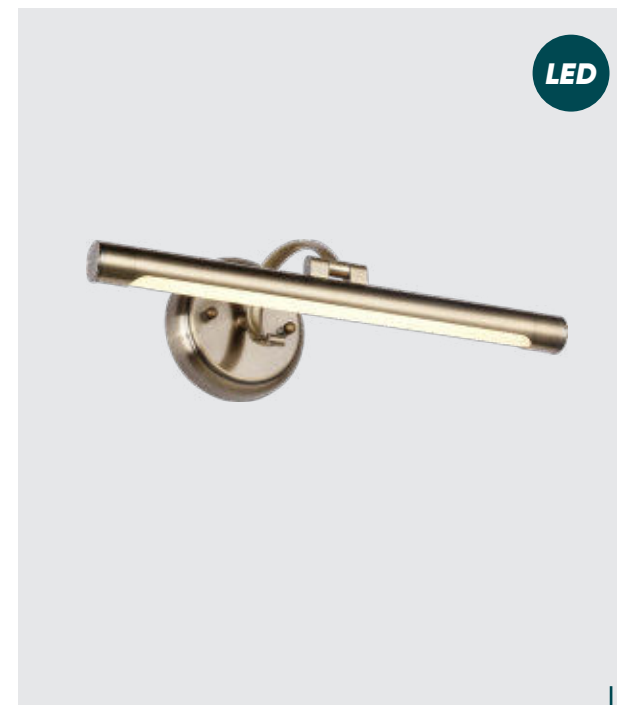

metal-brushed metallic,
ABS-black
LED 10W/500lm, 3000-6300K
EAN 8585032236853

31211
Amsterdam
↔460mm ↕600mm

metal-silver black metallic,
ABS-silver
LED 10W/500lm, 3000-6300K
EAN 8585032236846

picture

* picture