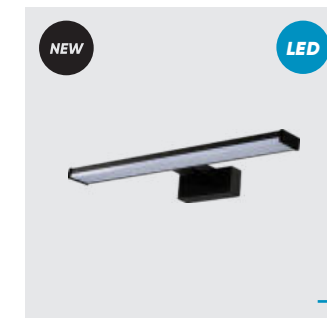

LED

tremolo IP44

metal, plastic-black
acrylic-white
LED 15W/1200lm, 4000K
EAN 8585032237478

aluminium-chrome
plastic-white
LED 15W/1200lm, 4000K
EAN 8585032232084

metal-silver, plastic-chrome
diffuser-acrylic-white
LED 15W/1200lm, 4000K
EAN 8585032225895