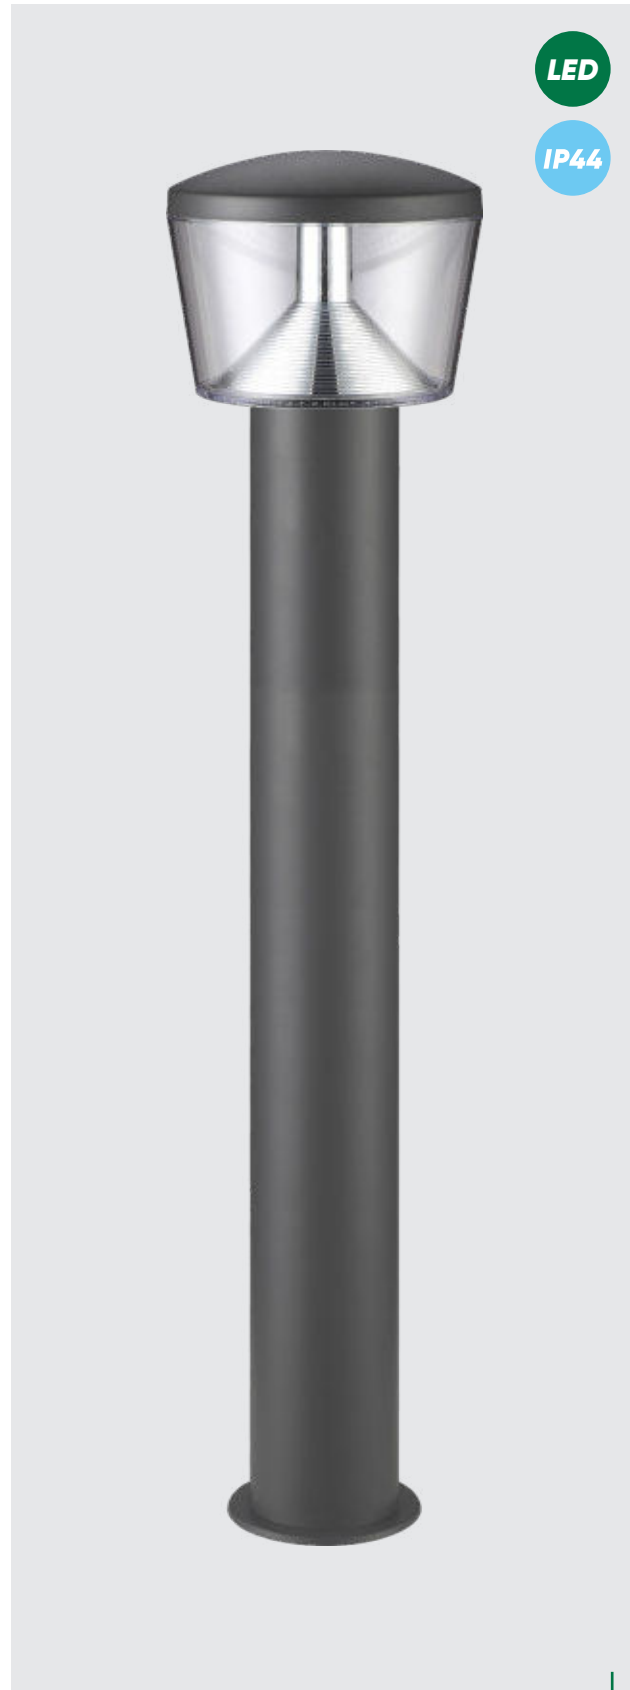

LED

IP44

66006
Dublin

↔160mm ↕955mm

stainless steel-dark grey,
acrylic-clear
LED 11W/900lm, 4000K
EAN 8585032223518