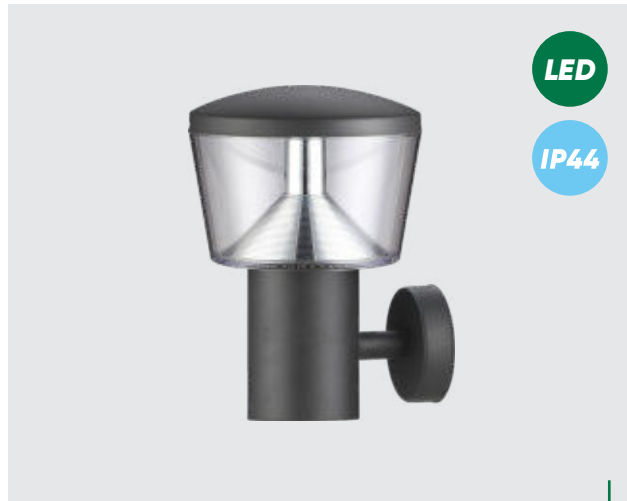

LED

IP44

* outdoor

LED

IP44

66004
Dublin

↔160mm ↕215mm

stainless steel-dark grey,
acrylic-clear
LED 11W/900lm, 4000K
EAN 8585032223488