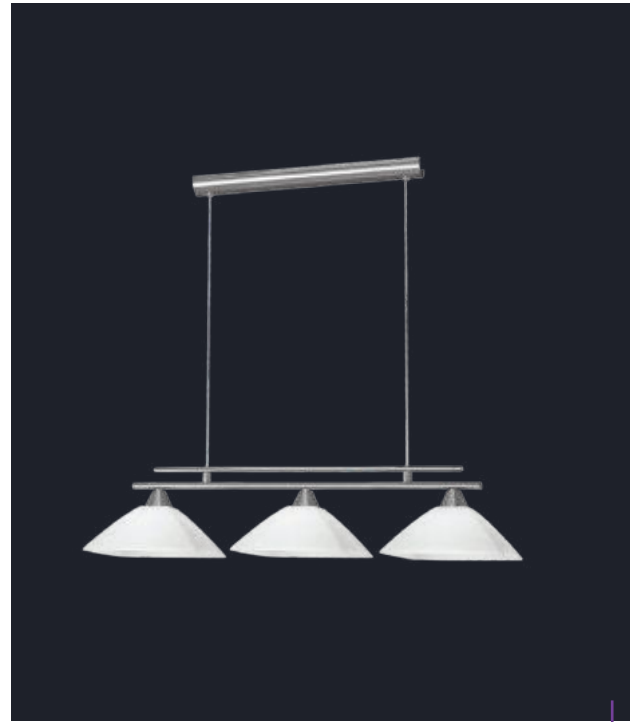

45130
Vasco
Ø425mm ↓95mm
metal-chrome, plastic-white, fabric-grey
LED 24W/1750lm, 4000K
EAN 8585032235023

sydney_opar

25025
Sydney
↔1250mm ↓1210mm

metal-nickel satin
glass-matt white
5x**E14/40W**
EAN 8585032204111