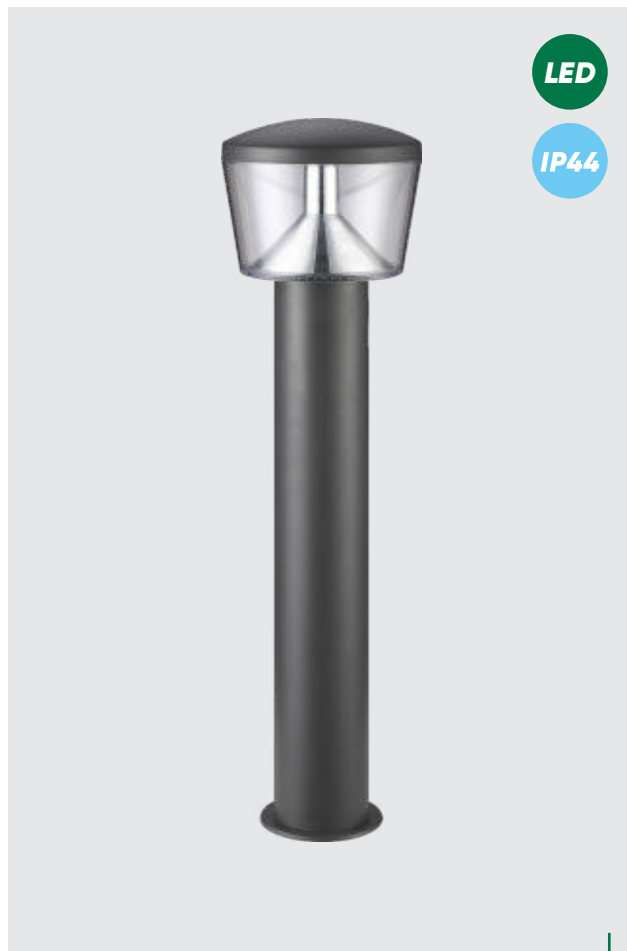

LED

IP44

* outdoor

LED

IP44

66004
Dublin

↔160mm ↕215mm

stainless steel-dark grey,
acrylic-clear
LED 11W/900lm, 4000K
EAN 8585032223488