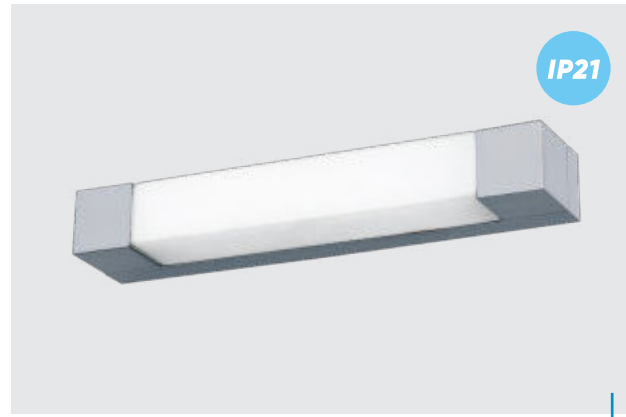

12005
Zeta
↔340mm ↓65mm

metal-chrome
glass-opal
2xG9/33W
EAN 8585032201059