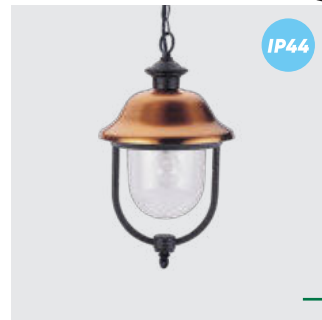

metal-rustic, glass-matt
1xE27/60W
EAN 8585032208171

* outdoor

IP44

3078
Sanghai
↔248mm †1200mm

metal-black, aluminium-copper, acrylic-clear
1xE27/60W
EAN 8585032200250

sanghai

IP44

3065
Sanghai