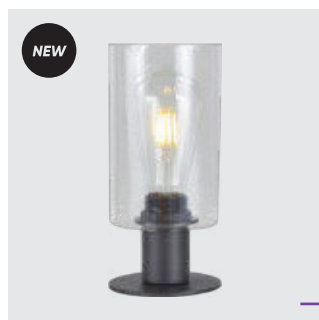

NEW

64426
Oradea
↔100mm ↓215mm

metal-sandy black
glass-clear
1x**E27/40W**
EAN 8585032236792

× clean lines ideas