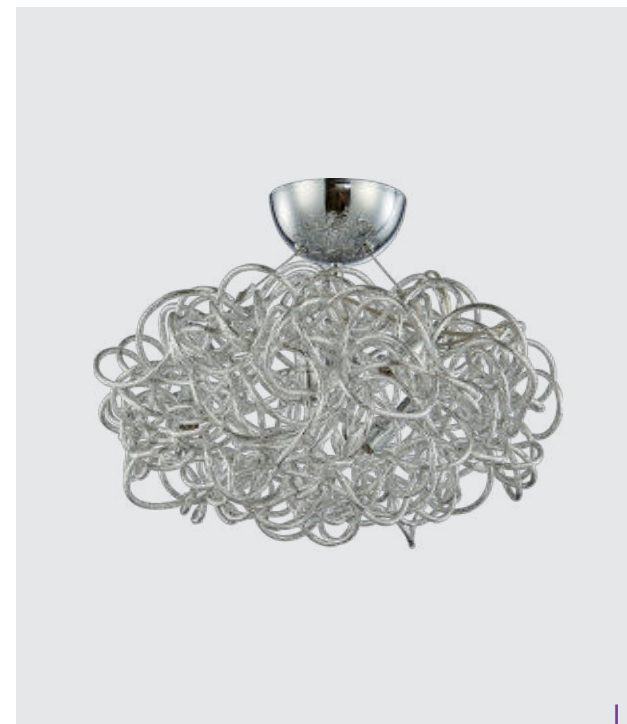

64381
Wired
↔400mm ↓400mm

aluminium-chrome
aluminium
4xG9/33W
EAN 8585032225109