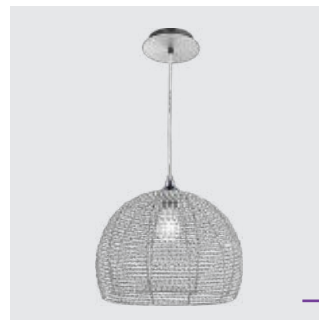

aluminium-silver
metal-chrome
1xE27/60W
EAN 8585032219726