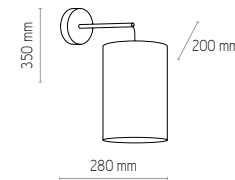

1 x E27, 15W LED
AB 9298

5534
TERCINO ORANGE