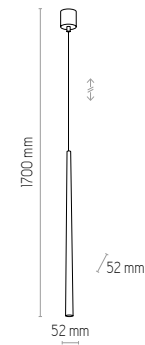

## 6423 PIANO GOLD

8 x G9, 10W LED

6420

6423

metal / metal / металл / Metall  
/ metal

PIANO GOLD

**6418**  
PIANO GOLD

1 x G9, 10W LED