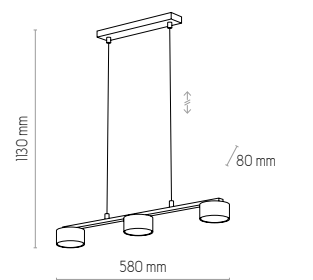

3 x GX53, 10W LED

6244
DALLAS BLACK