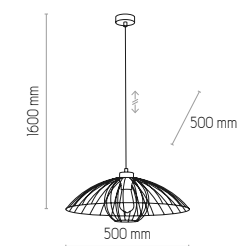

6260
BARBELLA

1 x E27, 25W LED

6261
BARBELLA

1 x E27, 25W LED