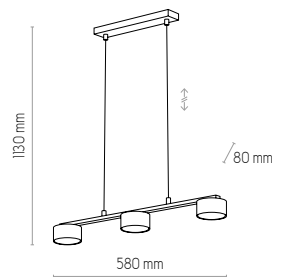

3 x GX53, 10W LED

6094
DALLAS GOLD