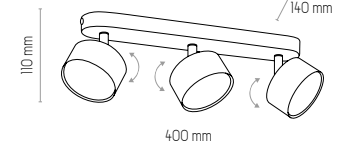

3396
CLARK WHITE ☐

3 x GX53, 15W LED

3404
CLARK BLACK ☐

3 x GX53, 15W LED