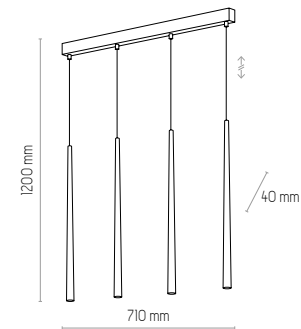

6422
PIANO GOLD

4 x G9, 10W LED

metal / metal / металл / Metall
/ metal