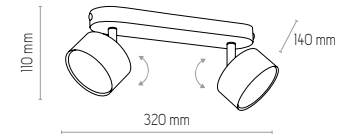

3395
CLARK WHITE ☐

2 x GX53, 15W LED

3403
CLARK BLACK ☐

2 x GX53, 15W LED