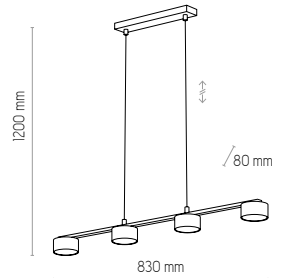

3 x GX53, 10W LED

6092
DALLAS GOLD