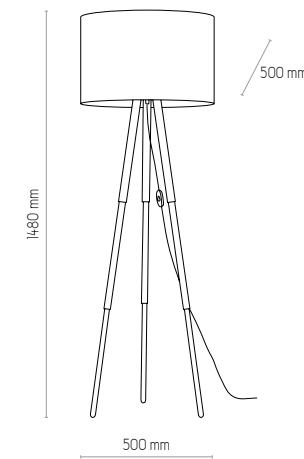

6577
LINOBIANCO

5294
TOKYO SOSNA

1 x 15W LED
AB **5294**

5295
TOKYO SOSNA

1 x 15W LED
AB **9268**

5296
TOKYO SOSNA

1 x 15W LED
AB **9972**

5297
TOKYO SOSNA

1 x 15W LED
AB **9973**

5290
TOKYO BUK

1 x 15W LED
AB **9971**

5291
TOKYO BUK

1 x 15W LED
AB **9268**

5292
TOKYO BUK

1 x 15W LED
AB **9972**

5293
TOKYO BUK

1 x 15W LED
AB **9973**

5287
TOKYO SOSNA

1 x 25W LED
AB **8705**

5288
TOKYO SOSNA

1 x 25W LED
AB **9047**

5289
TOKYO SOSNA

1 x 25W LED
AB **8695**

5298
TOKYO SOSNA

1 x 25W LED
AB **8694**

5289
TOKYO BUK

1 x 25W LED
AB **8705**

5284
TOKYO BUK

1 x 25W LED
AB **9047**

5285
TOKYO BUK

1 x 25W LED
AB **8695**

5286
TOKYO BUK

1 x 25W LED
AB **8694**

abazur, drewno / shade, wood
/ абажур, дерево / lampenschi-
rm, Holz / abat-jour, bois