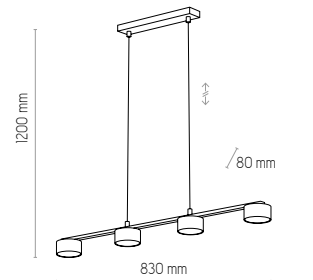

3 x GX53, 10W LED

6246
DALLAS BLACK

5 x GX53, 10W LED