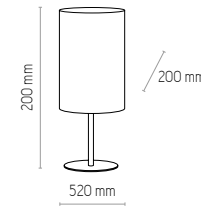

1 x E27, 25W LED
AB 9298

6123
TERCINO ORANGE