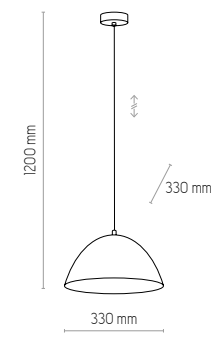

3192
3194
FARO NEW

1 x E27, 25 W LED

6003
6006
FARO NEW

1 x E27, 25 W LED