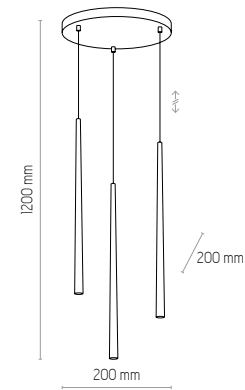

6421
PIANO GOLD

3 x G9, 10W LED