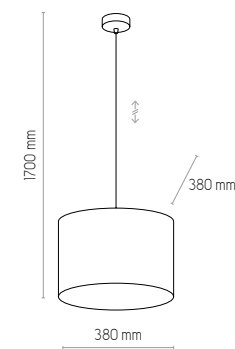

6169
TERCINO GREEN

1 x E27, 25W LED
AB 9106