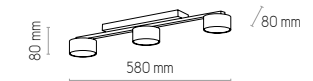

6243
DALLAS BLACK

3 x GX53, 10W LED

6245
DALLAS BLACK