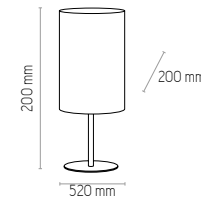

1 x E27, 25W LED
AB 9118

6138
TERCINO GREEN