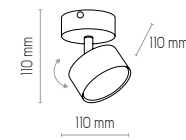

3394
CLARK WHITE ☐

1 x GX53, 15W LED

3402
CLARK BLACK ☐

1 x GX53, 15W LED