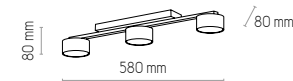

6091
DALLAS GOLD

3 x GX53, 10W LED

6095
DALLAS GOLD