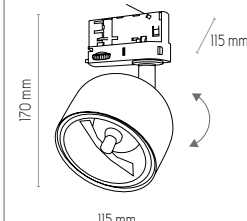

**6056**  
TRACER BLACK

11 x AC COB\* 10W LED  
230V, 4000K, 900 lm

**6055**  
TRACER GOLD

11 x AC COB\* 10W LED  
230V, 4000K, 900 lm

**6050**  
TRACER WHITE

1 x COB\* 3W LED  
330V, 4000K, 270 lm

**6051**  
TRACER BLACK