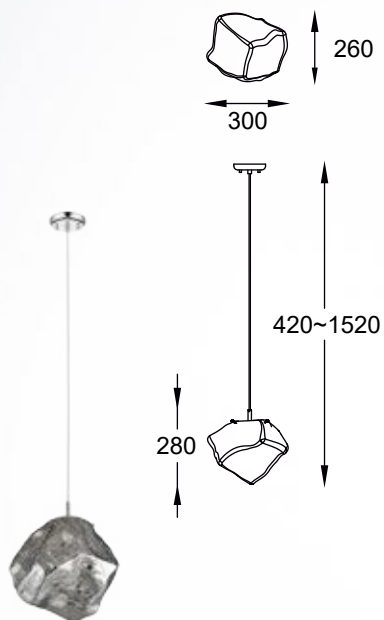

ROCK new
Pendant lamp
P0488-12P-U8AC
12xG9 MAX 28W
metal gold body,
crushed glass shade

ROCK new
 Pendant lamp
P0488-01F-F4FZ
 1xG9 MAX 28W
 metal chrome body,
 vacume plated
 chrome glass shade

ROCK new
 Pendant lamp
P0488-03D-B5FZ
 3xG9 MAX 28W
 metal chrome body,
 vacume plated
 chrome glass shade