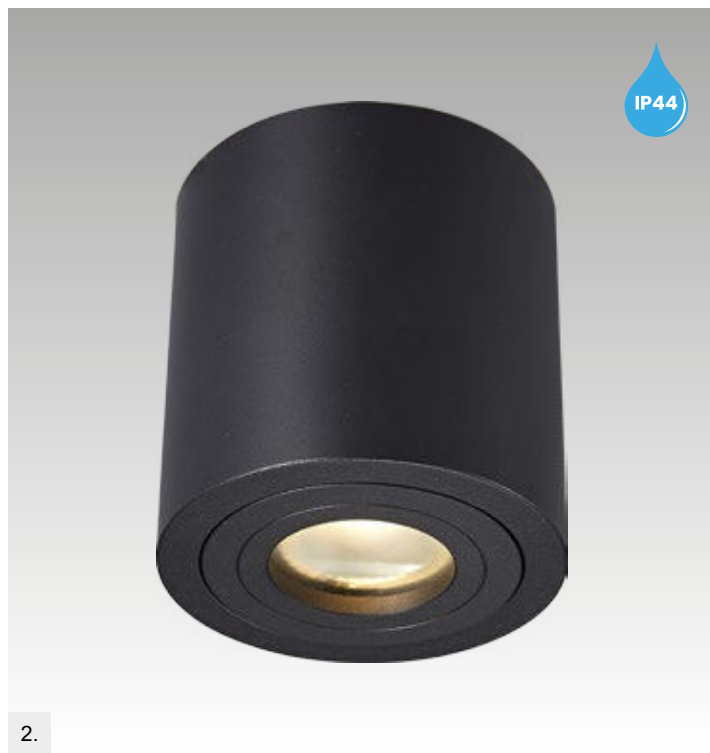

RONDIP SL new
 Spot
1. ACGU10-158 (white)
2. ACGU10-159 (black)
 1xGU10 MAX 50W
 aluminium full
 white or black, glass

QUARDIP SL new
 Spot
3. ACGU10-160 (white)
4. ACGU10-161 (black)
 1xGU10 MAX 50W
 aluminium full
 white or black, glass