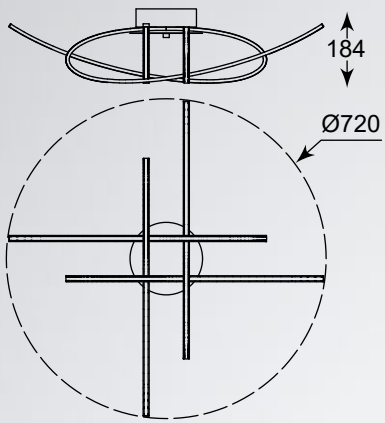

An incredibly interesting lighting design,
which unusual form.

PONTA
 Ceiling lamp
PL170855-4
 1xLED 42W 1680LM 3000K
 metal chrome canopy,
 chrome aluminium body,
 acrylic shade

PONTA
 Ceiling lamp
PL170855-5
 1xLED 50W 2000LM 3000K
 metal chrome canopy,
 chrome aluminium body,
 acrylic shade