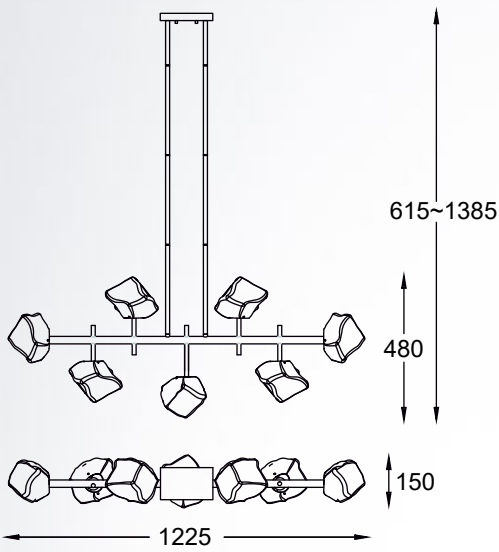

ROCK

new

Pendant lamp

P0488-07T-SEAC

7xG9 MAX 28W

metal matt black
and gold body,
crushed glass shade