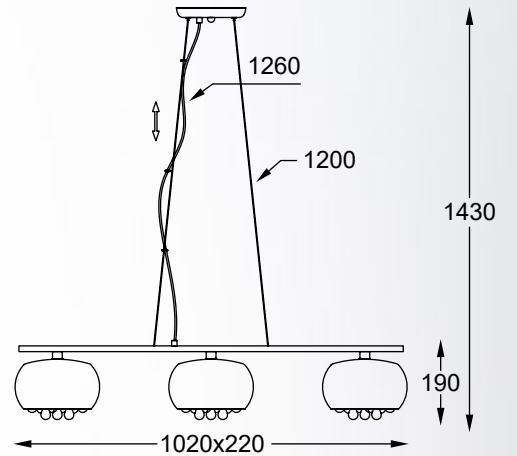

CRYSTAL
Ceiling lamp
C0076-05L-F4FZ
5xG9 MAX 42W
smoky chrome glass shade
clear crystal drops inside