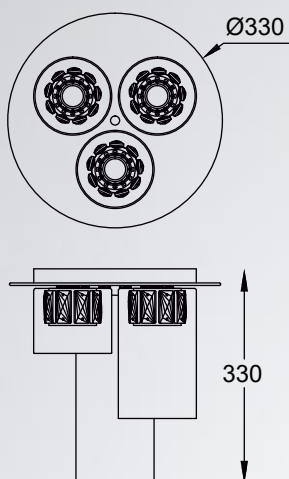

GEM new
Ceiling lamp
C0389-01A-F7AC
1xG9 28W
french gold metal body,
transparent crystals, transparent
glass shade

GEM LED • new

Ceiling lamp
C0389-03F-B5AC
3xLED 5W, 1350LM, 3000K
chrome metal body,
transparent crystals, transparent
glass shade

GEM LED • new

Ceiling lamp
C0389-03F-F7AC
3xLED 5W, 1350LM, 3000K
french gold metal body,
transparent crystals, transparent
glass shade