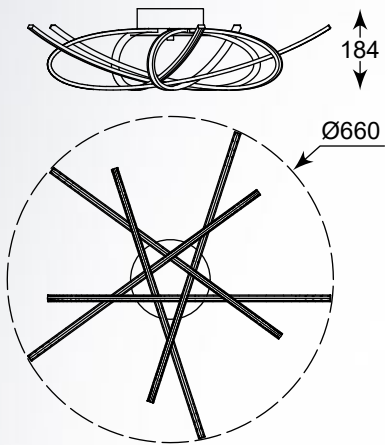

An incredibly interesting lighting design,
which unusual form.

PONTA
 Ceiling lamp
PL170855-4
 1xLED 42W 1680LM 3000K
 metal chrome canopy,
 chrome aluminium body,
 acrylic shade

PONTA
 Ceiling lamp
PL170855-5
 1xLED 50W 2000LM 3000K
 metal chrome canopy,
 chrome aluminium body,
 acrylic shade