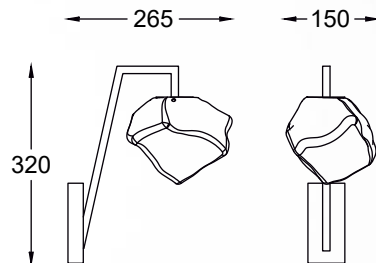

ROCK new
Wall lamp
W0488-01E-F4AC
1xG9 MAX 28W
metal chrome body,
crushed glass shade