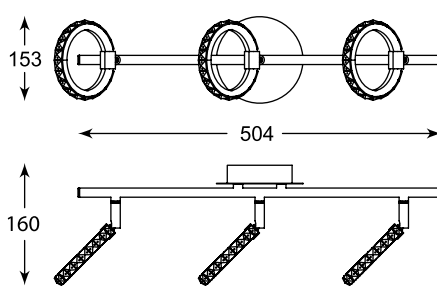

TOLEDO
Spot
TK170815-3
3xLED 5W 750 LM 3000K
chrome iron stainless steel
aluminium crystal