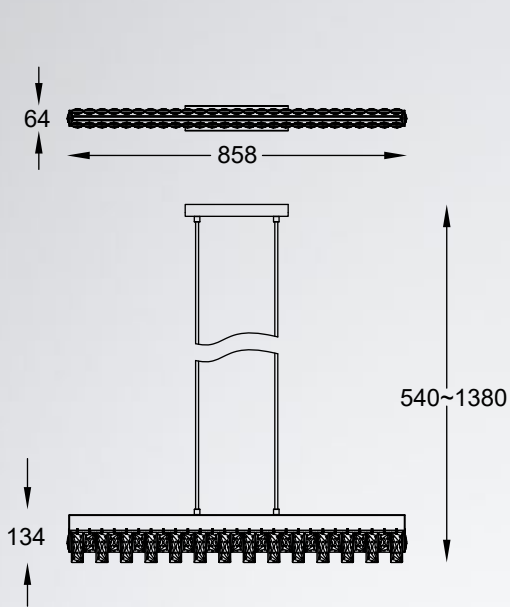

SPARK new
Pendant lamp
P0476-01A-B5AC
LED 15W 1200LM 3000K
chrome body,
clear crystal shade