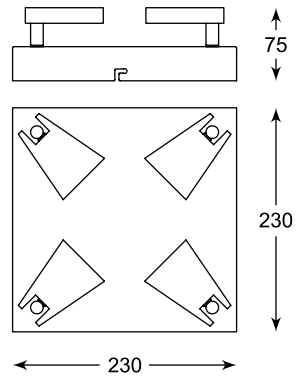

SPAZIO
Spot
CK99603A-4B
4xLED 5W 1600 LM 3000K
black metal