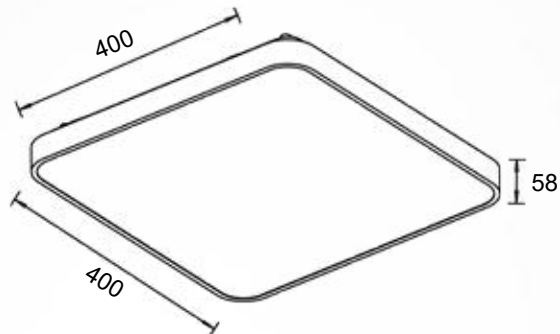

SIERRA
Ceiling lamp
12100005-SL
1xLED 60W 3900LM 4000K
chrome brushed aluminium body
acrylic shade

SIERRA
Ceiling lamp
12100005-GD
1xLED 60W 3600LM 4000K
gold brushed aluminium body
acrylic shade