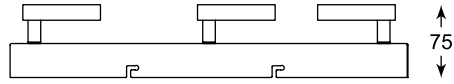

SPAZIO
Spot
CK99603A-3B
3xLED 5W 1200 LM 3000K
black metal