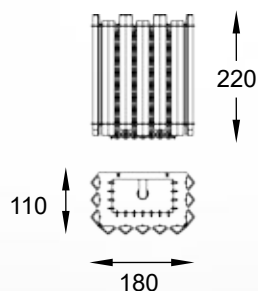

VENTUS
Wall lamp
W0465-01B-B5AC
1xG9 MAX 42W
clear crystal glass
chrome body