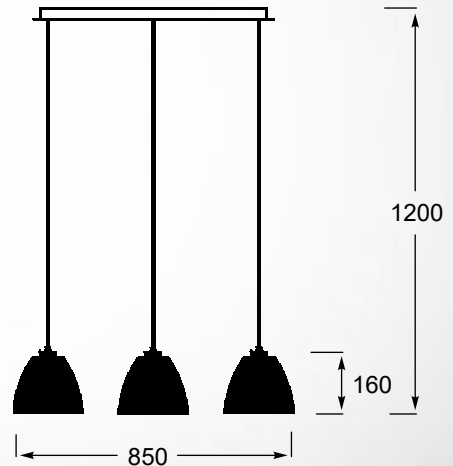

PICO
Ceiling lamp
MX9023-1L (Black)
1x E27 MAX 60W
black aluminium wire shade
with shade opal glass inside

PICO
Ceiling lamp
MX9023-1L (Silver)
1x E27 MAX 60W
silver aluminium wire shade
with shade opal glass inside