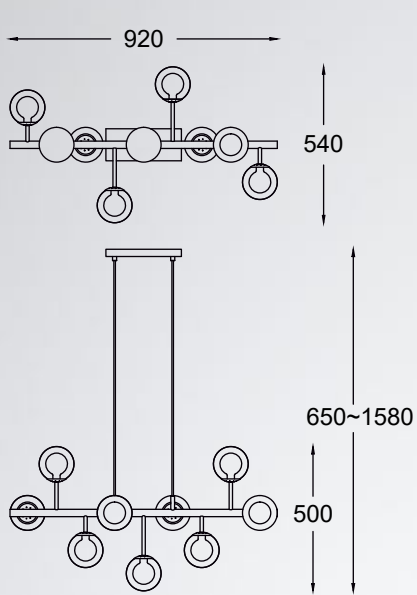

RIANO
Pendant lamp
P0454-08D-SDAA
8x E27 MAX 40W
gold and black metal,
opal glass

RIANO new
Pendant lamp
P0454-01D-F7AA
1x E27 MAX 40W
gold and black metal,
opal glass

RIANO
Wall lamp
W0454-02A-SDAA
2x G9 MAX 42W
gold and black metal
opal glass