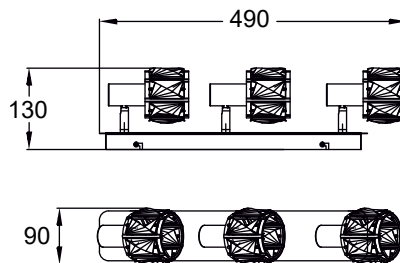

NIASA
Ceiling lamp
CK20181015-3
3xE14 MAX 40W
iron stainless steel, crystal