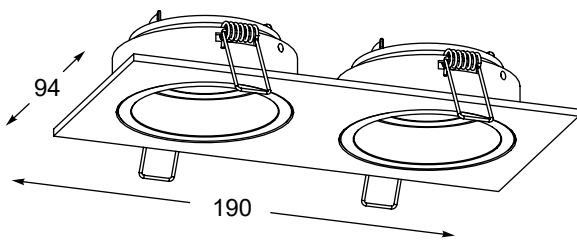

CHUCK DL2 SQUARE
Spot
1. 20068-BK (black)
2. 20068-WH (white)
2xGU10 MAX 50W
aluminium white or black