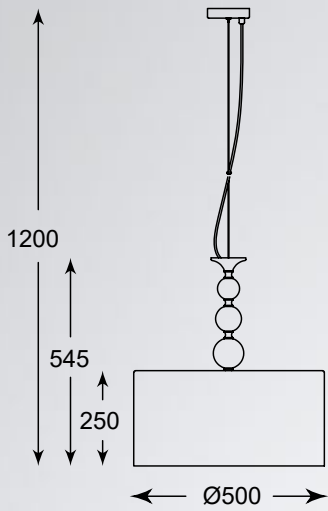

REA
Pendant lamp
RLD93163-1B
1xE27 MAX 60W
black fabric shade, metal chrome
body and base, glass balls

REA
Pendant lamp
RLD93163-1W
1xE27 MAX 60W
white fabric shade, metal chrome
body and base, glass balls