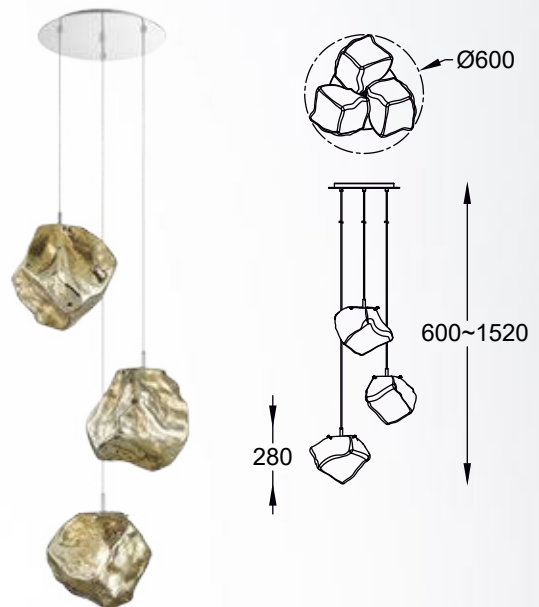

ROCK new
Pendant lamp
P0488-01F-F4HF
1xG9 MAX 28W
metal chrome body,
vacume plated
bronze shade

ROCK new
Pendant lamp
P0488-03D-B5HF
3xG9 MAX 28W
metal chrome body,
vacume plated
bronze shade