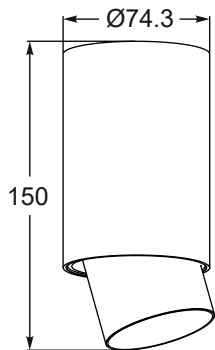

1.

3.

2.

4.

SCOPE1 new
 Spot
1. ACGU10-144 (white)
2. ACGU10-145 (black)
 1xGU10 MAX 50W
 aluminium full
 white or black

SCOPY1 new
 Spot
3. ACGU10-150 (white)
4. ACGU10-151 (black)
 1xGU10 MAX 50W
 aluminium full
 white or black