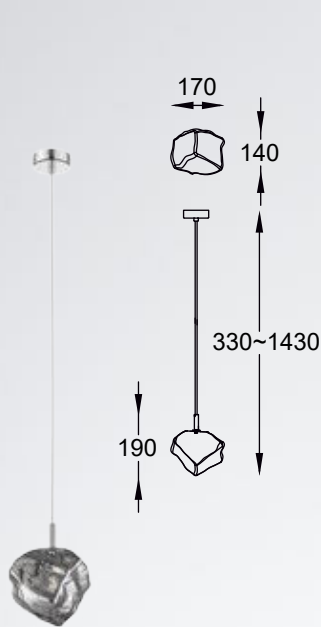

ROCK new
Pendant lamp
P0488-01F-F4FZ
1xG9 MAX 28W
metal chrome body,
vacume plated
chrome glass shade