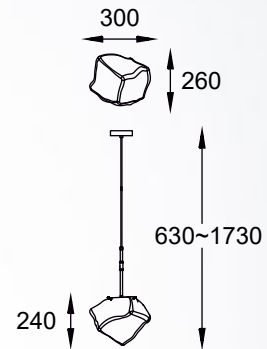

ROCK

new

Pendant lamp

P0488-03K-SEAC

3xG9 MAX 28W

metal matt black and gold body,
crushed glass shade

ROCK

new

Pendant lamp

P0488-07T-SEAC

7xG9 MAX 28W

metal matt black
and gold body,
crushed glass shade

ROCK

new

Pendant lamp

P0488-01M-SEAC

1xE27 MAX 40W

metal matt black
and gold body,
crushed glass shade