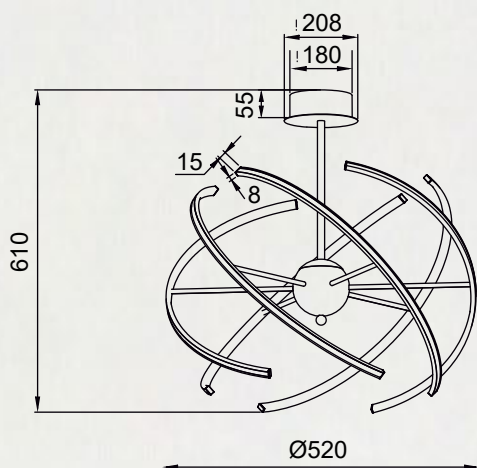

LED

COMET new

LAMPA WISZĄCA

Pendant lamp

PL170856-6

LED 50W 1960LM 3000K

metal chrome canopy, chrome aluminium body,
acrylic shade

ZUMALINE