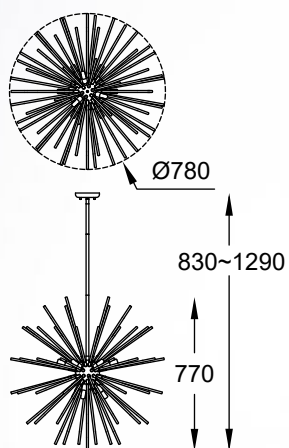

URCHIN new
 Ceiling lamp
C0491-06B-F7DY
 6xG9 MAX 42W
 French gold sticks,
 metal, amber body

URCHIN new
 Pendant lamp
P0491-09F-F4AN
 9xG9 MAX 42W
 Chrome sticks,
 metal body

URCHIN new
 Pendant lamp
P0491-09C-F7DY
 9xG9 MAX 42W
 French gold sticks,
 metal, amber body