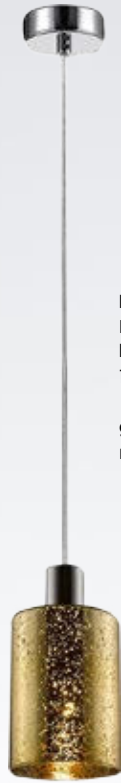

PIOLI
Pendant lamp
P0369-01A-F4GQ
1xE27 MAX 26W
(energy saving bulb only)
gold glass shade with dots,
metal chrome canopy