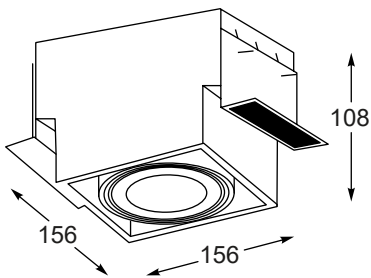

ONEON DL 111-1
Spot
1. 94363-BK (black)
2. 94363-WH (white)
1xGU10 ES111 MAX 15W
iron
black or white