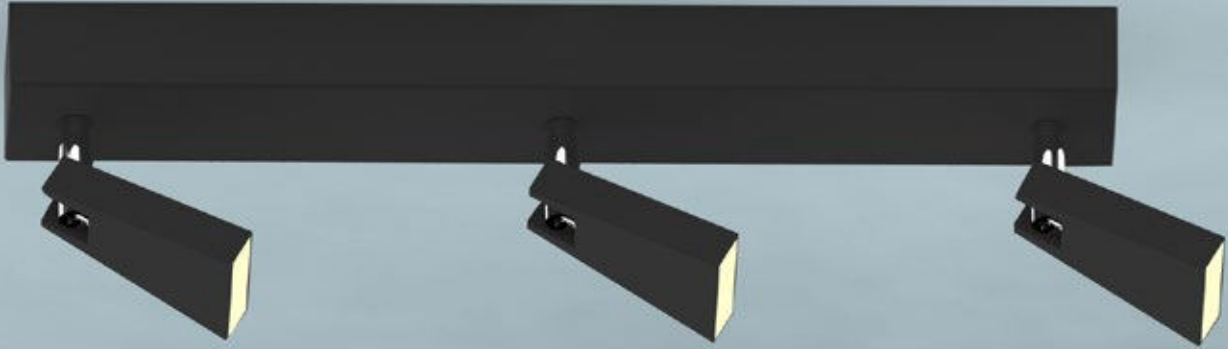

SPAZIO
Spot
CK99603A-1
1xLED 5W 400 LM 3000K
white metal

SPAZIO
Spot
CK99603A-2
2xLED 5W 800 LM 3000K
white metal

SPAZIO
Spot
CK99603A-3
3xLED 5W 1200 LM 3000K
white metal

SPAZIO
Spot
CK99603A-4
4xLED 5W 1600 LM 3000K
white metal