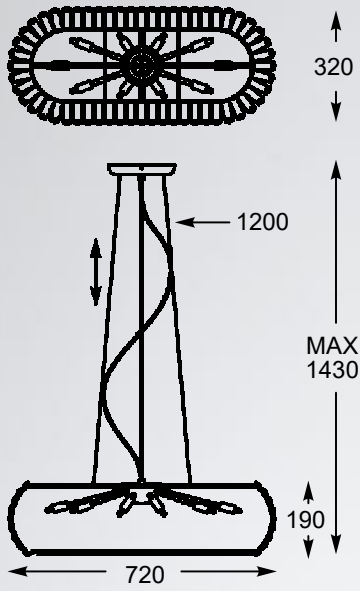

ANTARCTICA
Wall lamp
W0174-02S-F4AC
2xG9 MAX 42W
K9 clear crystal
metal chrome

ANTARCTICA
Ceiling lamp
C0109-04A-F4AC
4xG9 MAX 42W
K9 clear crystal
metal chrome