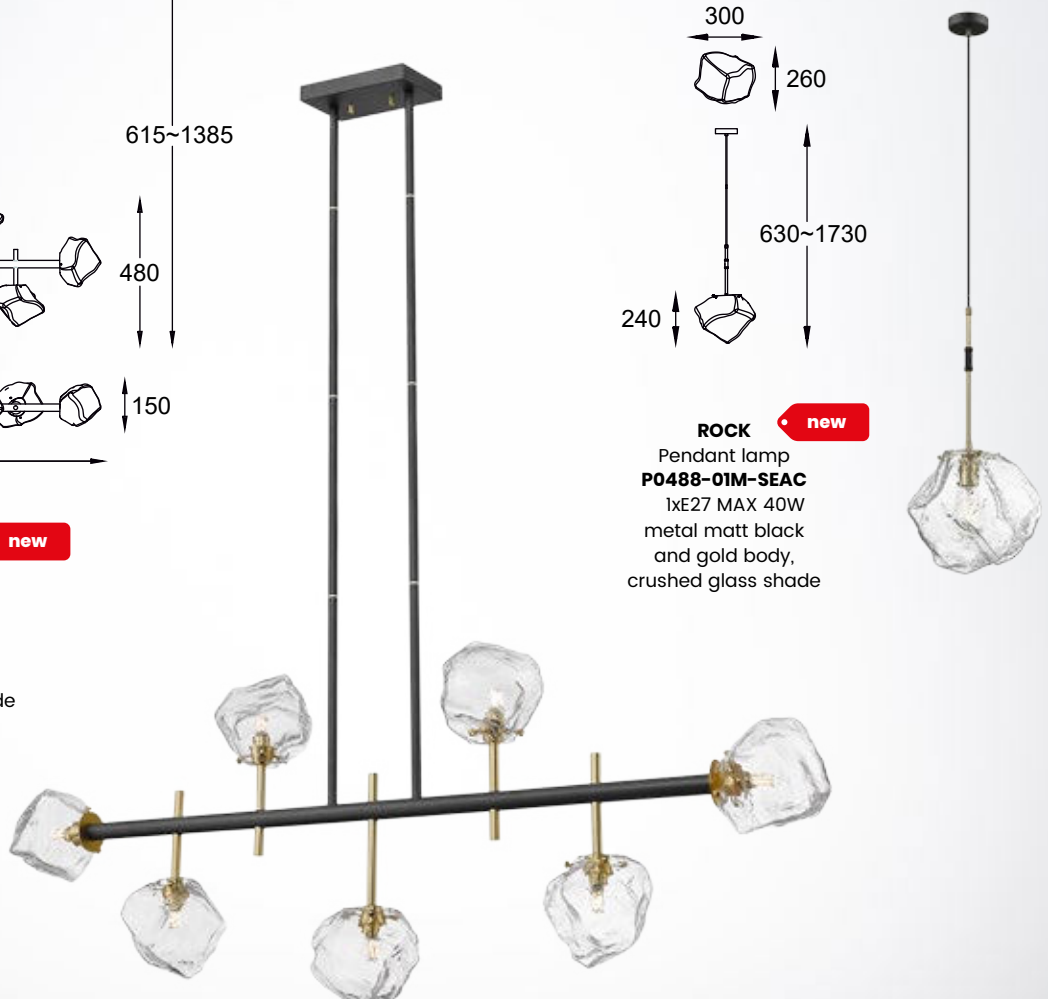

ROCK

new

Pendant lamp

P0488-01M-SEAC

1xE27 MAX 40W

metal matt black
and gold body,
crushed glass shade