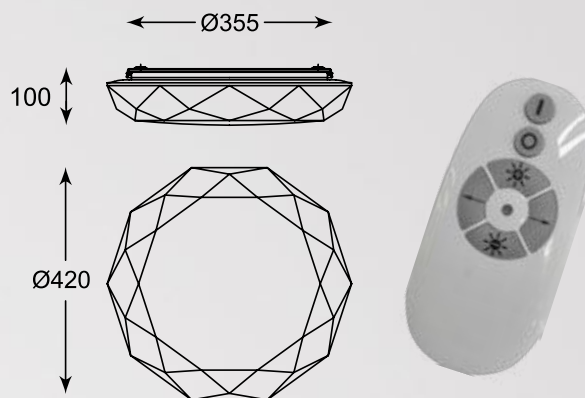

ALTA

LAMPA SUFITOWA

RLX96700-1, LED 21W 1200LM 3000-6500K
Biały klosz z tworzywa. Transparentny, gwieździsty wzór. Pilot do zmiany barwy i natężenia światła.

Ceiling lamp RLX96700-1, LED 21W 1200LM 3000-6500K
plastic white shade with transparent starry dots. Remote control, dimmable colour from warm white to cold white.