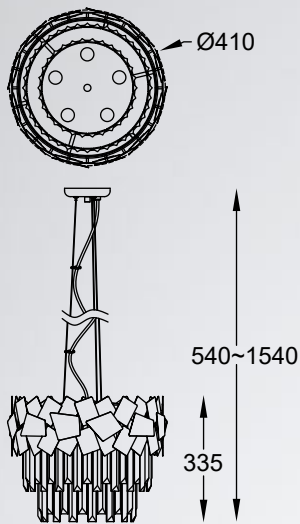

6xE14 MAX 40W

metal mirror stainless steel body,
clear crystal shade

QUASAR

new

Ceiling lamp

C0506-06A-B5E3

6xE14 MAX 40W

metal brushed gold stainless steel body,
clear crystal shade