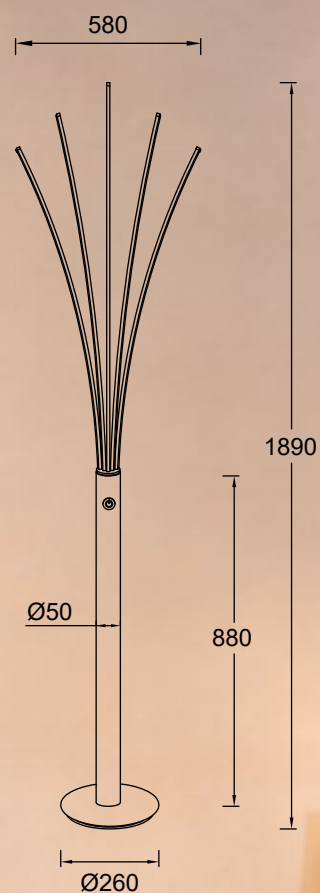

LED

VASTO LED

new

LAMPA PODŁOGOWA

Floor lamp
HP1408-F5
LED 22W 1000LM 3000K
Metal chrome body