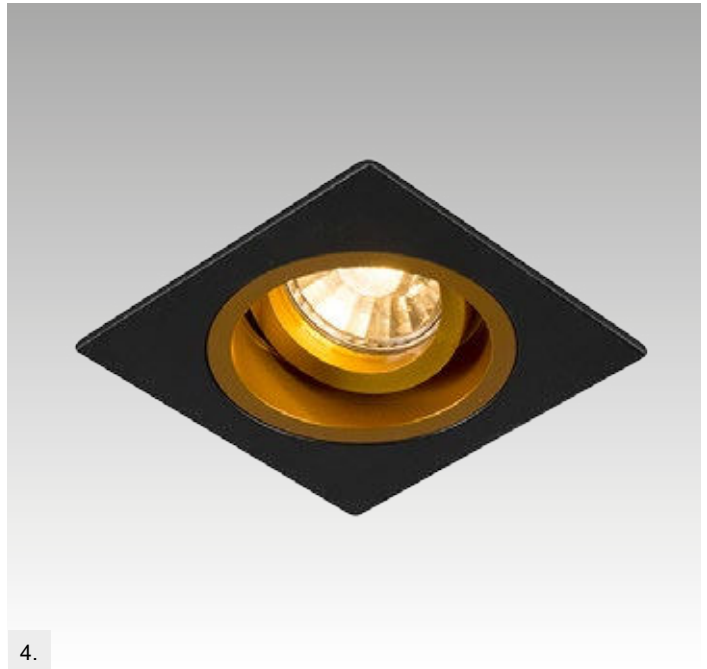

CHUCK DL ROUND
Spot
1. 92699 (white)
1xGU10 MAX 50W
aluminium full white
2. 92700 (black)
1xGU10 MAX 50W
aluminium full black

CHUCK DL SQUARE
Spot
4. 92703 (white)
1xGU10 MAX 50W
aluminium full white
5. 92704 (black)
1xGU10 MAX 50W
aluminium full black