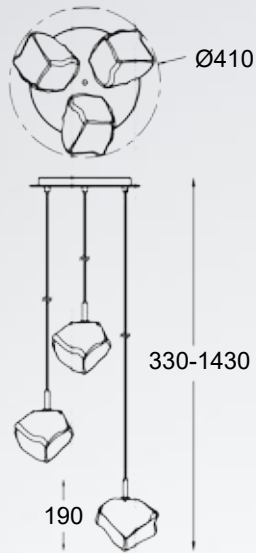

ROCK
Pendant lamp
P0488-03D-B5AC
3xG9 MAX 28W
metal chrome body,
crushed glass shade