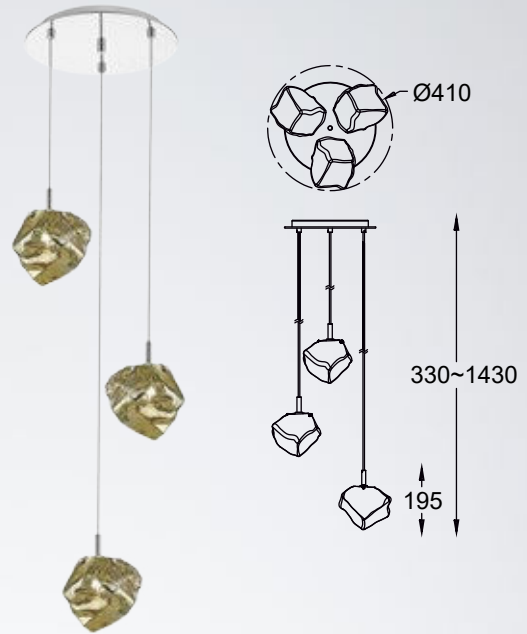

ROCK new
Pendant lamp
P0488-03D-B5HF
3xG9 MAX 28W
metal chrome body,
vacume plated
bronze shade