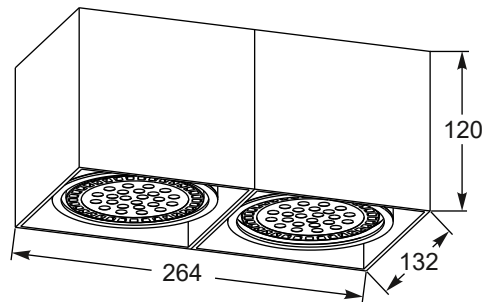

BOX 2 new
Spot
3. ACGU10-116 (white)
4. ACGU10-117 (black)
2xGU10/ES111 MAX 15W
aluminium full
white or black