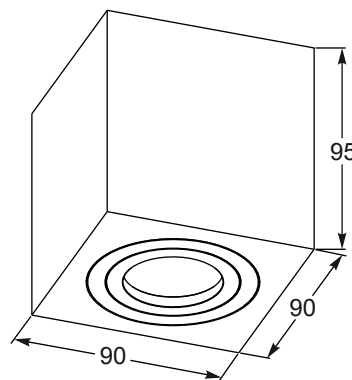

RONDIP SL new
 Spot
1. ACGU10-158 (white)
2. ACGU10-159 (black)
 1xGU10 MAX 50W
 aluminium full
 white or black, glass

QUARDIP SL new
 Spot
3. ACGU10-160 (white)
4. ACGU10-161 (black)
 1xGU10 MAX 50W
 aluminium full
 white or black, glass