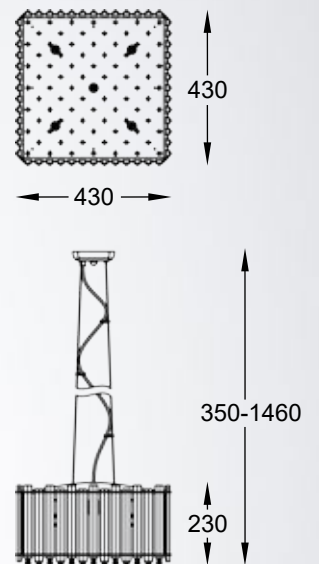

VENTUS
Pendant lamp
P0465-05D-F4AC
5xG9 MAX 42W
clear crystal glass
chrome body