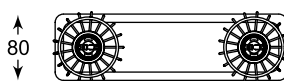

OSCAR
Spot
CK170519-2
2xE14 MAX 40W
white metal,
chrome metal