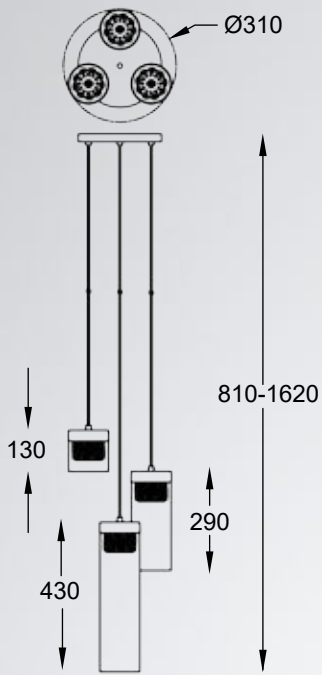

GEM
Pendant lamp
P0389-03D-0FD2
3xG9 28W
antique bronze metal body,
cognac crystals, transparent
glass shade

GEM
Pendant lamp
P0389-03D-F4AC
3xG9 28W
metal chrome body, transparent
crystals, transparent glass shade

GEM
Pendant lamp
P0389-03D-F7AC
3xG9 28W
french gold metal body,
transparent crystals, transparent
glass shade