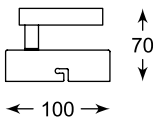

SPAZIO
Spot
CK99603A-1
1xLED 5W 400 LM 3000K
white metal

SPAZIO
Spot
CK99603A-2
2xLED 5W 800 LM 3000K
white metal

SPAZIO
Spot
CK99603A-3
3xLED 5W 1200 LM 3000K
white metal

SPAZIO
Spot
CK99603A-4
4xLED 5W 1600 LM 3000K
white metal