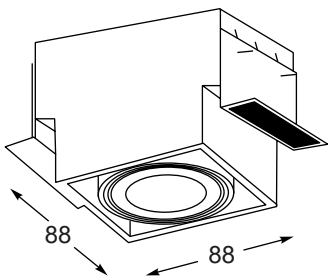

ONEON DL 50-1
Spot
1. 94361-BK (black)
2. 94361-WH (white)
1xGU10 MAX 50W
aluminium
black or white