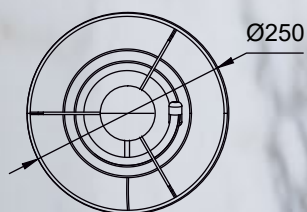

LED

TINA

new

LAMPA STOŁOWA

Table lamp, TL180515-2,
1XE27 MAX 60W
LED 10W 420LM 3000K
metal, aluminium body
black fabric shade
with gold inside