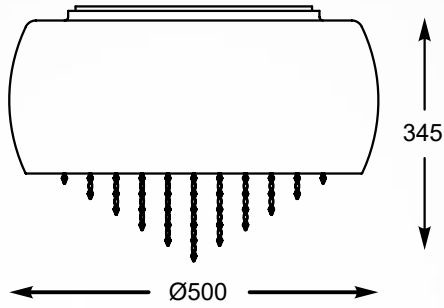

VISTA
Ceiling lamp
C0076-05K-F4GQ
5xG9 MAX 42W
gold glass shade with dots,
crystal drops inside,
metal chrome