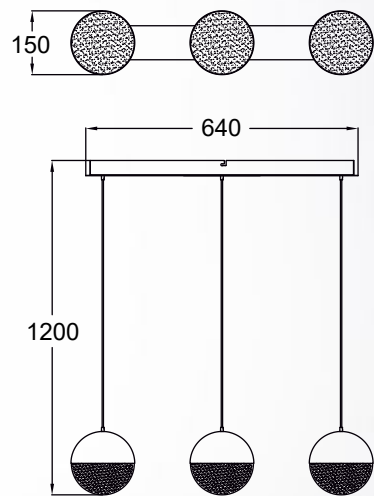

CHELAN new
Pendant lamp
PL180414-1
1xLED 5W 388LM 3000K
metal chrome body and canopy,
glass shade