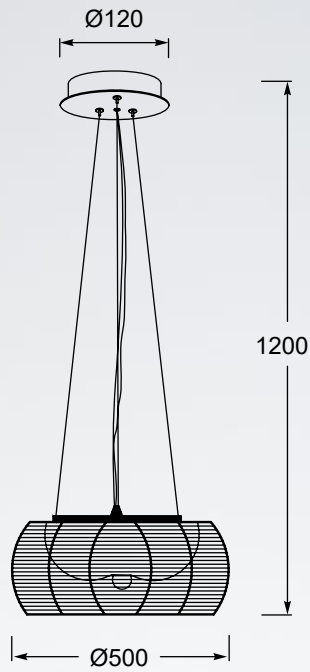

TANGO
Pendant lamp
MD1104-2L (black)
2xE27 MAX 60W
black aluminium wire shade,
opal glass inside

TANGO
Pendant lamp
MD1104-2L (silver)
2xE27 MAX 60W
silver aluminium wire shade,
opal glass inside

TANGO
Pendant lamp
MD1104-2 (black)
2xE27 MAX 60W
black aluminium wire shade,
opal glass inside