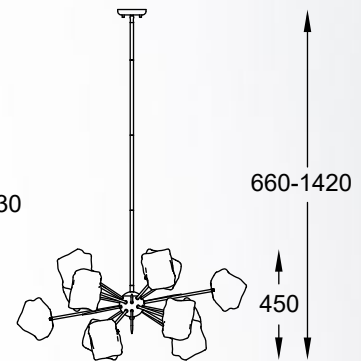

ROCK new
Pendant lamp
P0488-12P-U8AC
12xG9 MAX 28W
metal gold body,
crushed glass shade