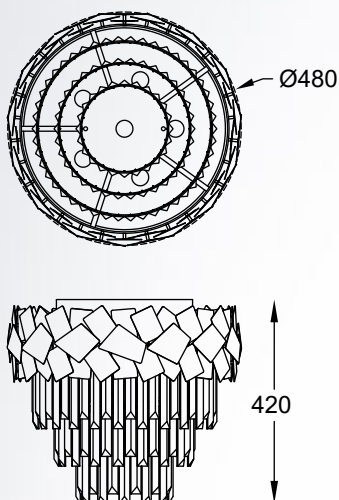

QUASAR

new

Ceiling lamp

C0506-06A-B5AC

6xE14 MAX 40W

metal mirror stainless steel body,
clear crystal shade

QUASAR

new

Ceiling lamp

C0506-06A-B5E3

6xE14 MAX 40W

metal brushed gold stainless steel body,
clear crystal shade