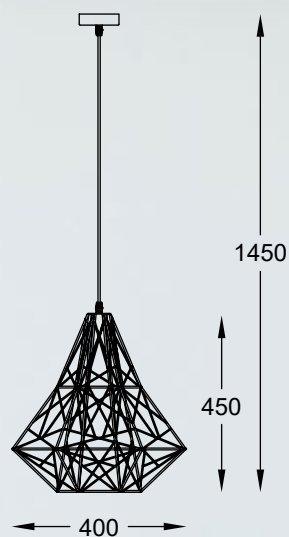

SKELETON

LAMP A WISZĄCA

Pendant lamp,
HP1335-BL, 1xE27 MAX 40W
black metal wire shade
with plastic shade inside