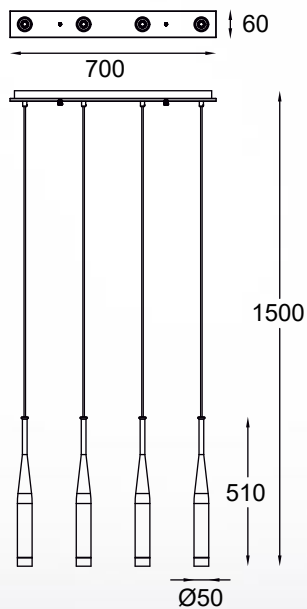

CONTE

new

Pendant lamp
MD1998-1BL
 1xG9 MAX 40W
 aluminium black canopy, black
 aluminium body,
 black aluminium and white
 glass shade

CONTE new
 Pendant lamp
MD1998B-4GL
 4xG9 MAX 40W
 aluminium brushed gold
 canopy, black aluminium body,
 brushed gold aluminium and
 white glass shade