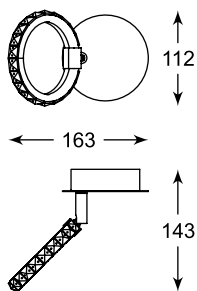

LED

TOLEDO

Ekskluzywna forma kloszy wykonanych z kryształu sprawdzi się jako przyciągający uwagę element dekoracyjny.

Exclusive form of the lampshades made of crystal will be perfect as an eye-catching decorative element.

TOLEDO
Spot
CK170815-1
1xLED 5W 250 LM 3000K
chrome iron stainless steel
aluminium crystal