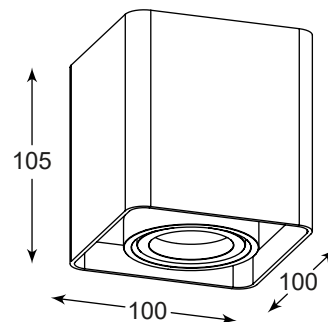

QUADRY SL I
Spot
3. 20039-BK (black)
4. 20039-WH (white)
1xGU10 MAX 50W
aluminium
black or white