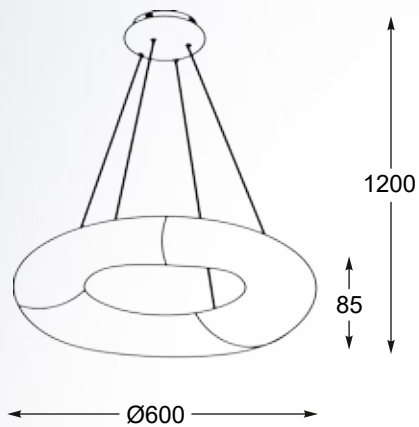

LIMA
Pendant lamp
15010003
LED 40W 3400LM 3000K
metal canopy rotational moulding
polyetylen shade