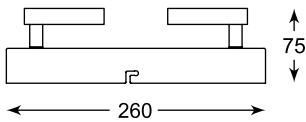

SPAZIO
Spot
CK99603A-1B
1xLED 5W 400 LM 3000K
black metal