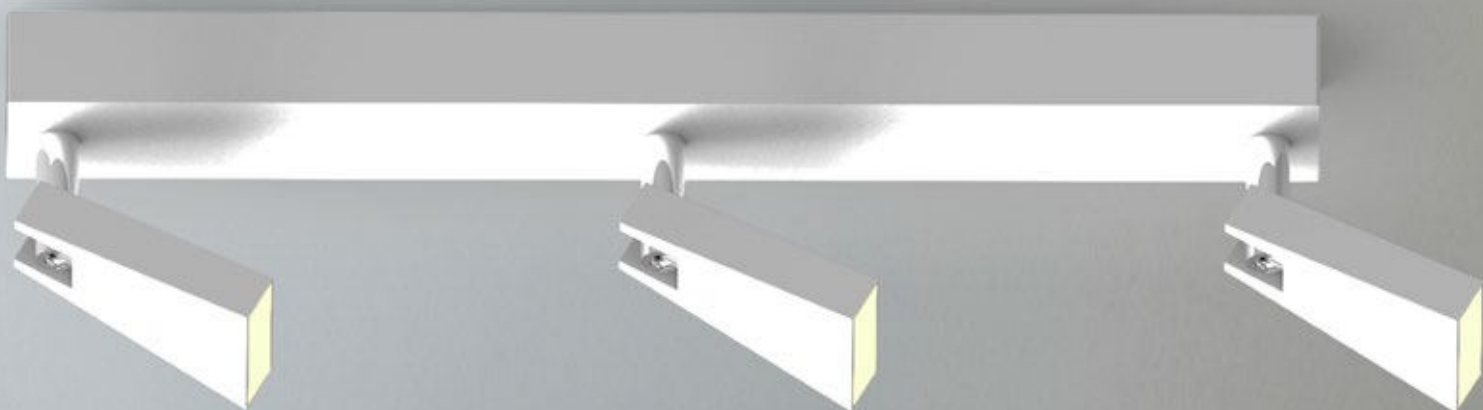

LED

SPAZIO

Uniwersalność kolorystyczna pozwala na wszechstronne zastosowanie w różnych aranżacjach.

Toned colour shade will be suitable for various interior.