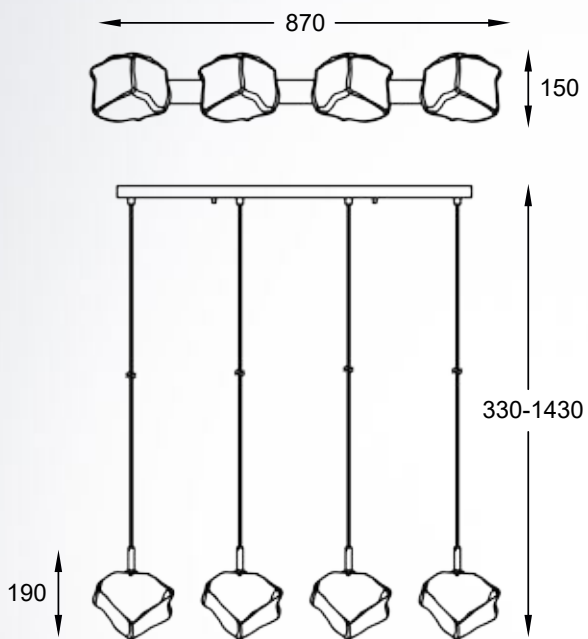

ROCK
Pendant lamp
P0488-04F-B5AC
4xG9 MAX 28W
metal chrome body,
crushed glass shade