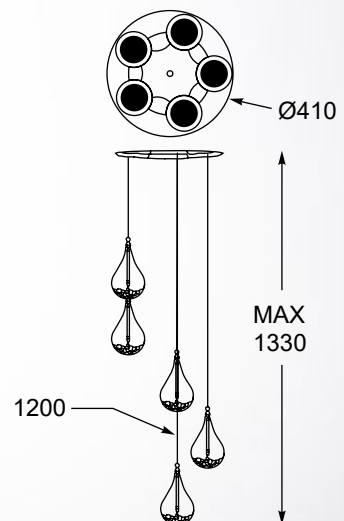

PERLE
Pendant lamp
P0226-04H-B5RK
4xG4 MAX 1,5W
metal chrome,
clear borosilicate glass with K9 crystal

PERLE
Pendant lamp
P0226-05B-F4RK
5xG4 MAX 1,5W
metal chrome,
clear borosilicate glass with K9 crystal