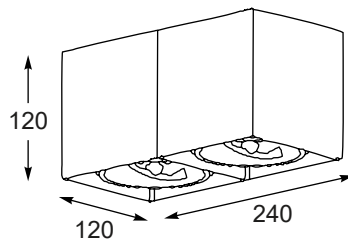

BOX SL 2
Spot
3. 89949 (white)
4. 90433 (black)
2xG9 MAX 42W
aluminium
white or black