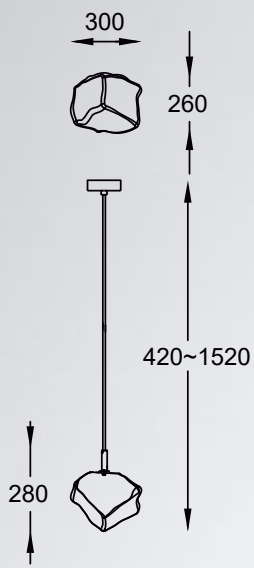

ROCK new
Pendant lamp
P0488-12P-F4AC
12xG9 MAX 28W
metal chrome body,
crushed glass shade

ROCK
Wall lamp
W0488-01A-B5AC
1xG9 MAX 42W
metal chrome body,
crushed glass shade

ROCK new
Wall lamp
W0488-01E-F4AC
1xG9 MAX 28W
metal chrome body,
crushed glass shade