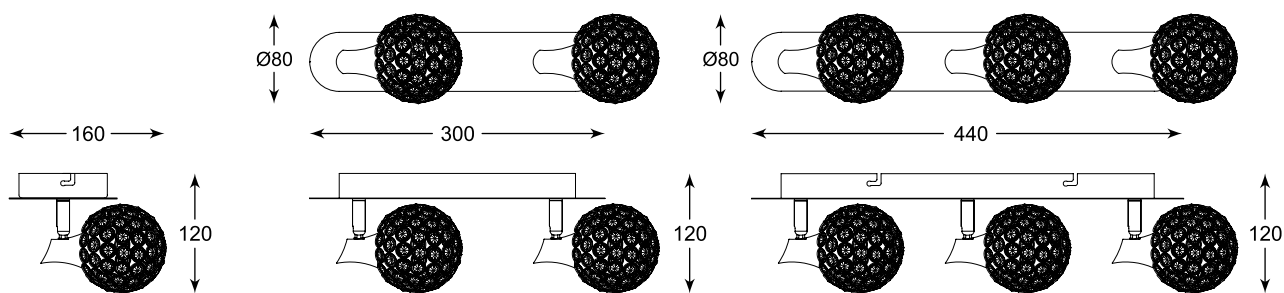

Elegant form and crystal design allows to use lamps in various rooms and arrangements.

ELIA
Spot
CK8038-1
1xG9 MAX 40W
iron stainless steel, crystal

ELIA
Spot
CK8038-2
2xG9 MAX 40W
iron stainless steel, crystal