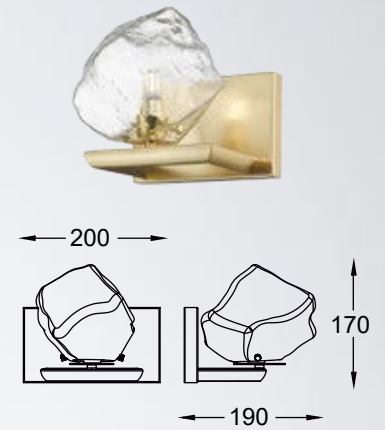

ROCK new
Wall lamp
W0488-01A-U8AC
1xG9 MAX 42W
metal gold body,
crushed glass shade