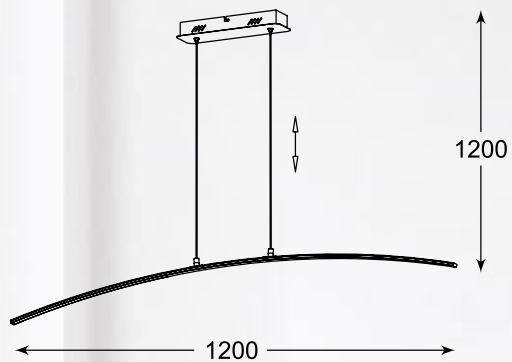

LED

COMET new

LAMPA WISZĄCA

Pendant lamp

PL170856-6

LED 50W 1960LM 3000K

metal chrome canopy, chrome aluminium body,
acrylic shade

ZUMALINE