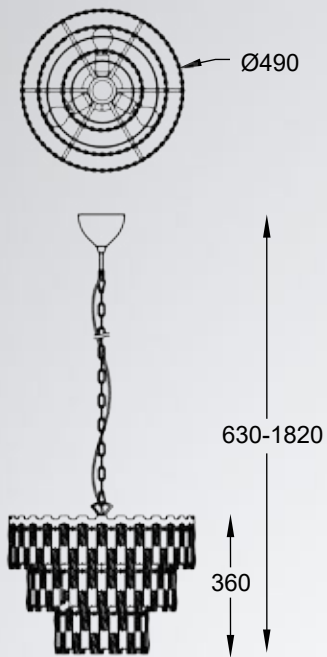

ANZIO
Pendant lamp
P0480-04A-F4AC
4xE27 MAX 40W
metal chrome body, chrome
metal plates, clear crystal glass