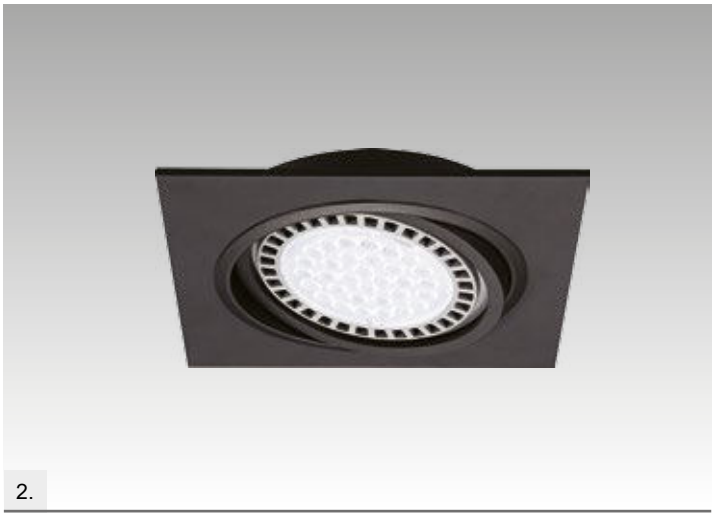

ONEON DL 50-1
 Spot
1. 94361-BK (black)
2. 94361-WH (white)
 1xGU10 MAX 50W
 aluminium
 black or white

ONEON DL 50-2
 Spot
3. 94362-BK (black)
4. 94362-WH (white)
 2xGU10 MAX 50W
 aluminium
 black or white