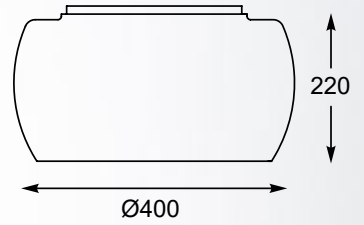

RAIN
Pendant lamp
P0076-05L-F4K9
5xG9 MAX 42W
metal chrome,
smoky glass with
crystal drops inside

RAIN
Pendant lamp
P0076-01D-F4K9
1xG9 MAX 42W
metal chrome,
smoky glass with
crystal drops inside

RAIN
Ceiling lamp
C0076-06X-F4K9
6xG9 MAX 42W
metal chrome,
smoky glass with crystal
drops inside