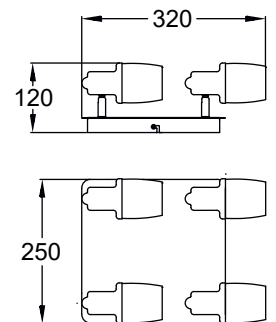

POSO
Ceiling lamp
CK180610-4
4xGU10 MAX 40W
iron stainless steel body,
white shade