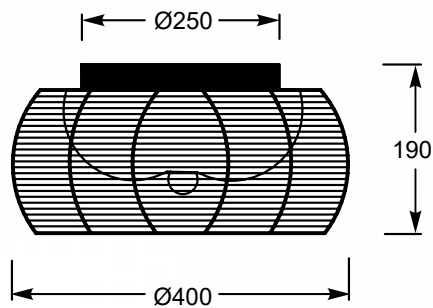

TANGO
Pendant lamp
MD1104-2 (silver)
2xE27 MAX 60W
silver aluminium wire shade,
opal glass inside

TANGO
Ceiling lamp
MX1104-2L (black)
2xE27 MAX 60W
black aluminium wire shade,
opal glass inside

TANGO
Ceiling lamp
MX1104-2L (silver)
2xE27 MAX 60W
silver aluminium wire shade,
opal glass inside