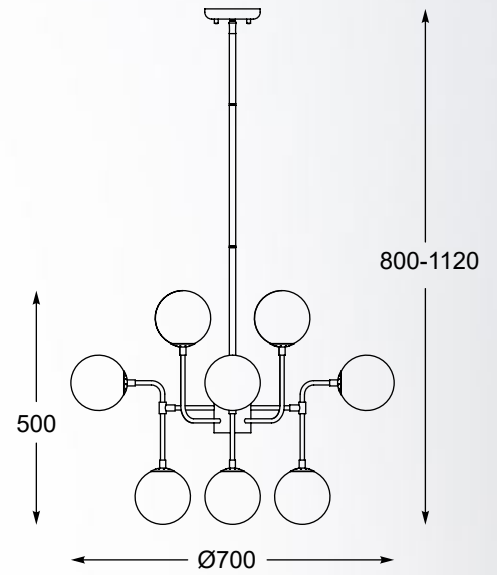

RIANO
Pendant lamp
P0454-12C-SDGF
12xG9 MAX 42W
gold and black metal,
opal and clear glass