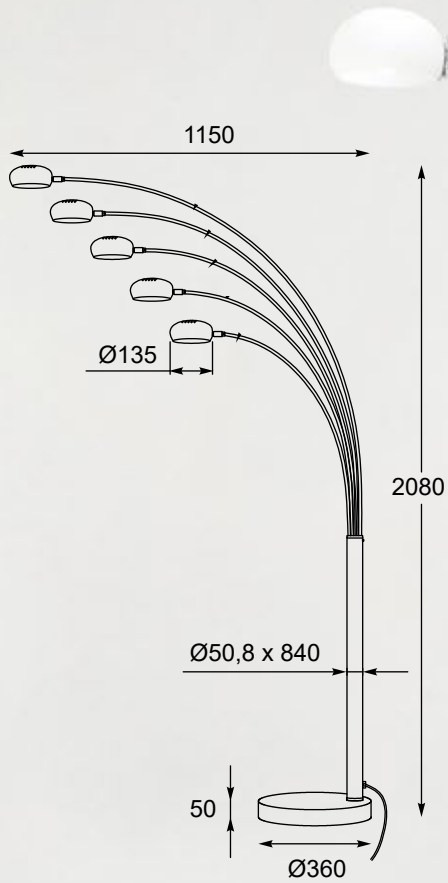

ZODIAC
 Floor lamp
TS-5805
 5x E14 MAX 40W
 metal chrome body
 and shade

ZODIAC new
 Floor lamp
TS-5805-BKBB
 5x E14 MAX 40W
 metal black body
 and gold shade

VISION

LAMPA PODŁOGOWA

Floor lamp, TS-010121W, 1xE27 MAX 60W
metal chrome with acrylic shade, white marble base