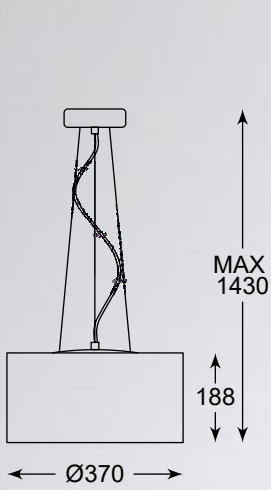

BLINK
Pendant lamp
P0173-05W-F4B3
5xG9 MAX 42W
silver shade,
aluminium rods with small crystals,
metal chrome canopy