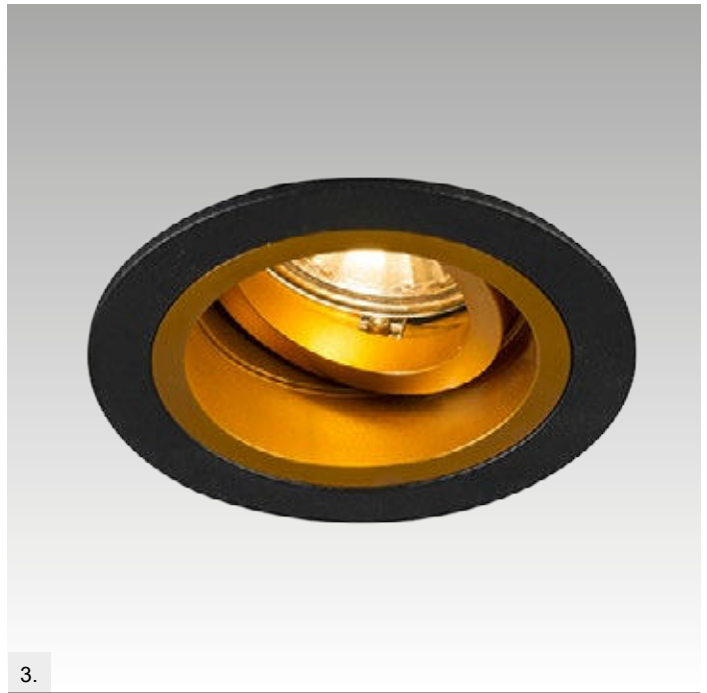

CHUCK DL ROUND
Spot
1. 92699 (white)
1xGU10 MAX 50W
aluminium full white
2. 92700 (black)
1xGU10 MAX 50W
aluminium full black

CHUCK DL SQUARE
Spot
4. 92703 (white)
1xGU10 MAX 50W
aluminium full white
5. 92704 (black)
1xGU10 MAX 50W
aluminium full black