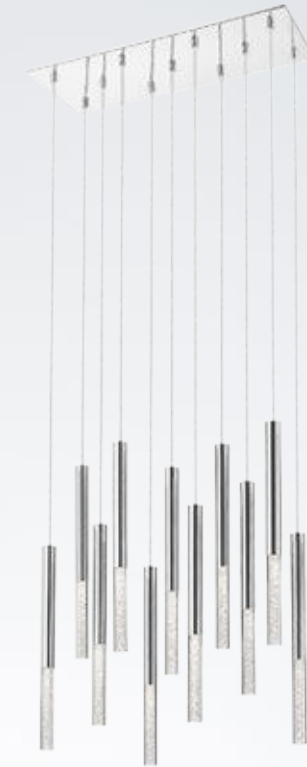

ONE

Pendant lamp
P0461-09L-B5F7
 9xLED 5W 4050LM 3000K
 metal french gold body, acrylic bar
 with bubbles inside

ONE

Pendant lamp
P0461-09L-B5S8
 9xLED 5W 4050LM 3000K
 metal matt white body, acrylic bar
 with bubbles inside