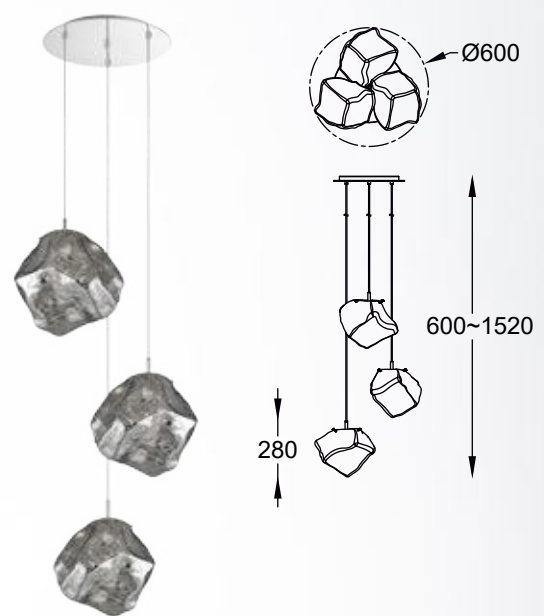

ROCK new
Pendant lamp
P0488-01F-F4FZ
1xG9 MAX 28W
metal chrome body,
vacume plated
chrome glass shade

ROCK new
Pendant lamp
P0488-03D-B5FZ
3xG9 MAX 28W
metal chrome body,
vacume plated
chrome glass shade