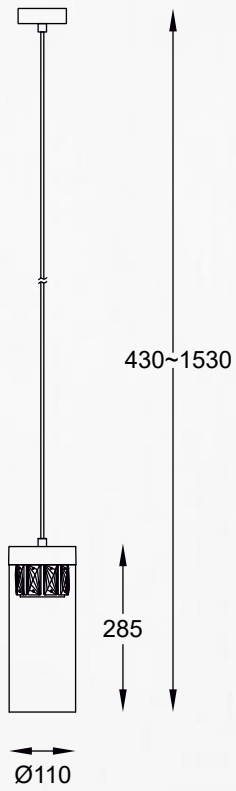

GEM
Pendant lamp
P0389-01D-F4AC
1xG9 28W
metal chrome body, transparent
crystals, transparent glass shade