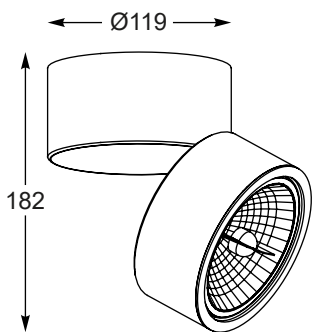

LOMO CL1
Spot
1. 20001-BK (black)
1xG9 MAX 40W
aluminium full black
2. 20001-WH (white)
1xG9 MAX 40W
aluminium full white