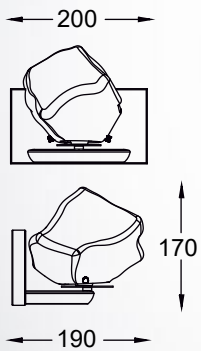

ROCK
Wall lamp
W0488-01A-B5AC
1xG9 MAX 42W
metal chrome body,
crushed glass shade