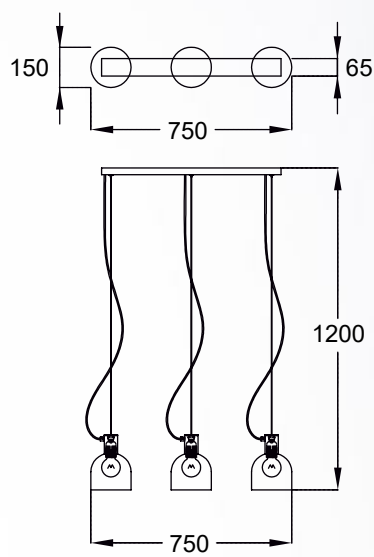

Excellent solution for interiors maintained in a modern or minimalist style.

LAZARO new
 Pendant lamp
MD1918-1S-CHROME
 1x E27 MAX 60W
 metal black canopy,
 metal black body,
 chrome glass shade

LAZARO new
 Pendant lamp
MD1918-3S-CHROME
 3x E27 MAX 60W
 metal black canopy,
 metal black body,
 chrome glass shade