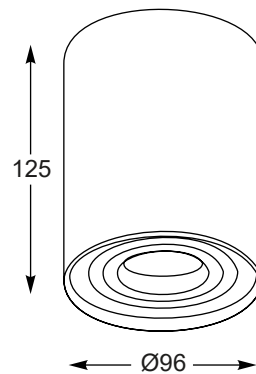

RONDOSL1
Spot
3. 94354 (brushed gold)
4. 44805 (brushed silver)
5. 45519 (white)
6. 89201 (black)
1xGU10 MAX 50W
gold or black or white or silver
aluminium
IP 24