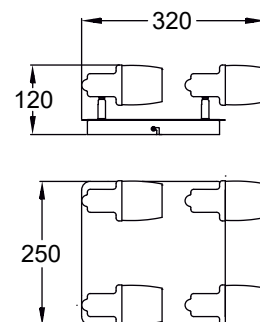

POSO
Ceiling lamp
CK180612-4
4xE14 MAX 40W
iron stainless steel body,
glass shade