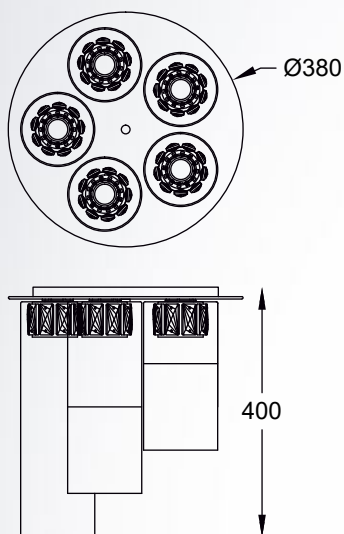

GEM LED • new

Ceiling lamp
C0389-05F-B5AC
5xLED 5W, 2250LM, 3000K
chrome metal body,
transparent crystals, transparent
glass shade

GEM LED • new

Ceiling lamp
C0389-05F-F7AC
5xLED 5W, 2250LM, 3000K
french gold metal body,
transparent crystals, transparent
glass shade