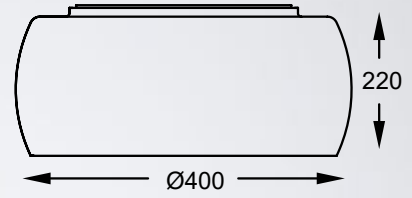

CRYSTAL
Ceiling lamp
C0076-05L-F4FZ
5xG9 MAX 42W
smoky chrome glass shade
clear crystal drops inside

CRYSTAL
Ceiling lamp
C0076-06X-F4FZ
6xG9 MAX 42W
smoky chrome glass shade
clear crystal drops inside