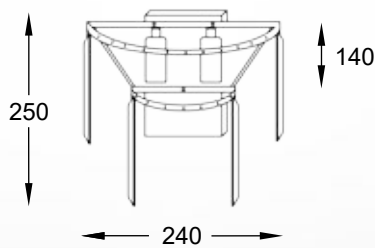

AMEDEO
Wall lamp
17106/2W-CHR
2xE14 MAX 40W
clear crystal glass
chrome body