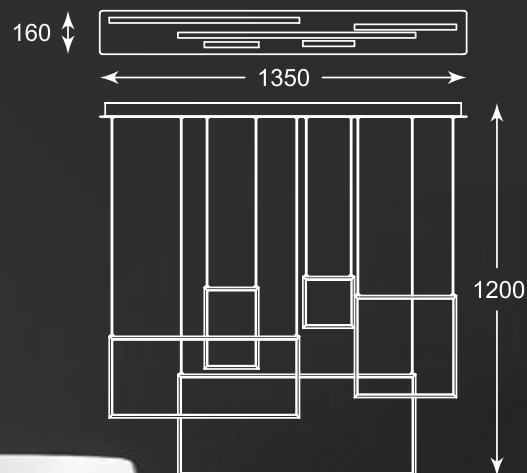

RECTAN

LAMPA WISZĄCA

Pendant lamp, L171209-5, LED 80W 3200LM 3000K
white metal canopy, white body, acrylic shade