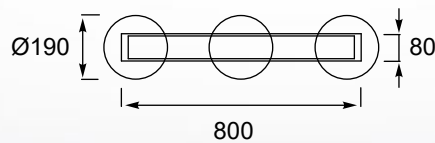

PICO
Ceiling lamp
MX9023-1L (Black)
1x E27 MAX 60W
black aluminium wire shade
with shade opal glass inside

PICO
Ceiling lamp
MX9023-1L (Silver)
1x E27 MAX 60W
silver aluminium wire shade
with shade opal glass inside