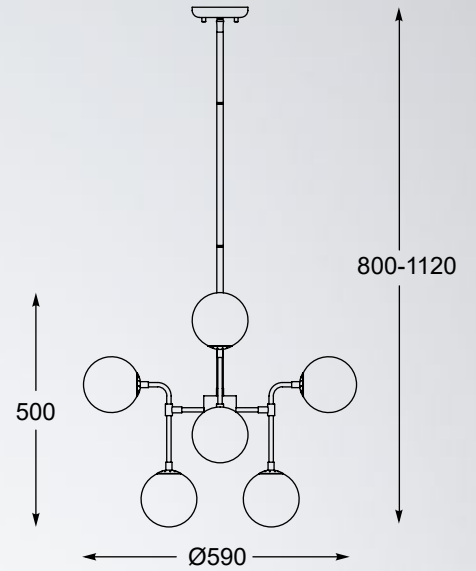

Pendant lamp
P0454-08C-SDGF
8xG9 MAX 42W
gold and black metal,
opal and clear glass