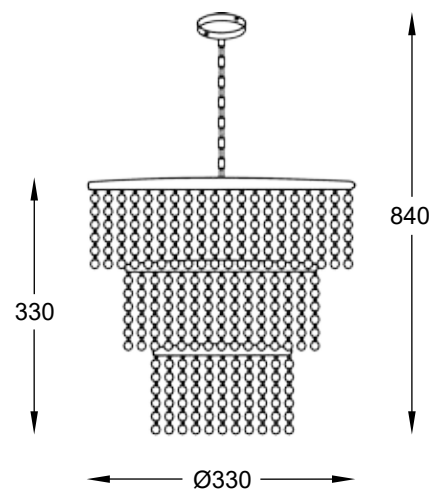

CORIA

LAMPA WISZĄCA

Pendant lamp
YSC06
3xE27 MAX 60W
clear crystal glass
chrome body