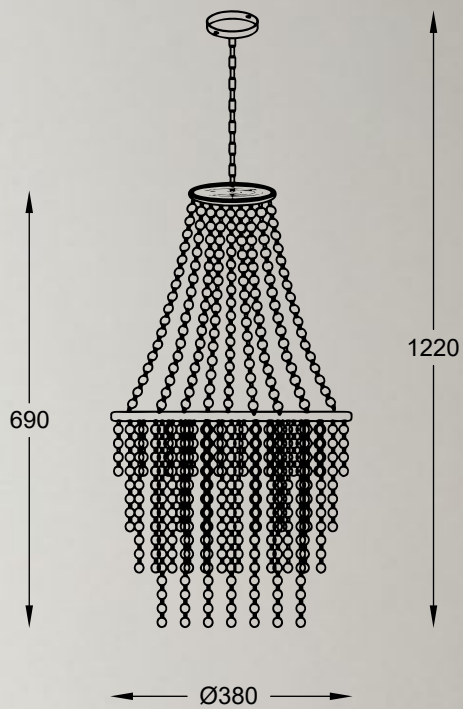

ALMERIA

LAMPA WISZĄCA

Pendant lamp
YSC01
3xE27 MAX 60W
clear crystal glass
chrome body