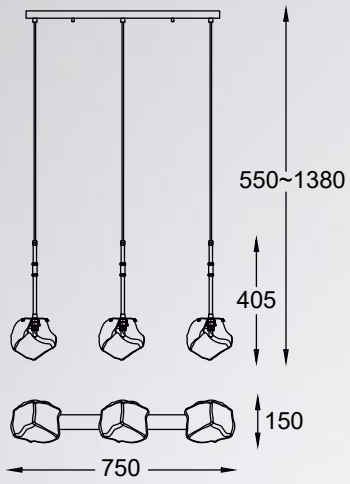

ROCK

new

Pendant lamp

P0488-03K-SEAC

3xG9 MAX 28W

metal matt black and gold body,
crushed glass shade