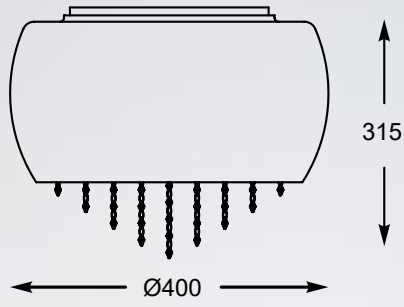

RAIN
Table lamp
T0076-03D-F4K9
3xG9 MAX 48W
metal chrome,
smoky glass with
crystal drops inside

VISTA

Szlachetna kolorystyka oraz kaskada kryształków.

Noble colours and cascade of crystals.

VISTA
Ceiling lamp
C0076-05K-F4GR
5xG9 MAX 42W
silver glass shade with dots,
metal chrome