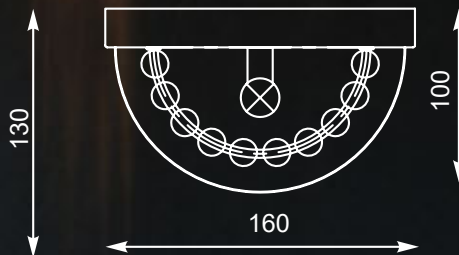

BELLA

KINKIET

Wall lamp, W0066-01A-B5B5, 1xG9 MAX 53W
metal chrome body with crystals inside