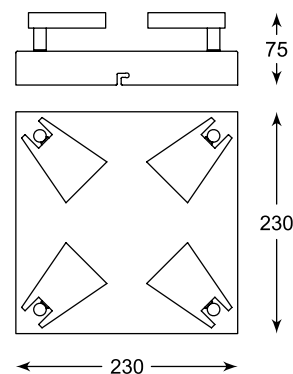

SPAZIO
Spot
CK99603A-4
4xLED 5W 1600 LM 3000K
white metal