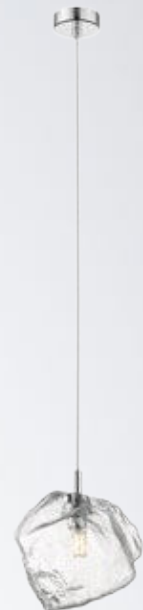

Glass covered with a decorative structure that gives it an original and artistic appearance that brings to mind a sculpture carved in an ice block.

ROCK
Pendant lamp
P0488-01A-F4AC
1xE27 MAX 40W
metal chrome body,
crushed glass shade

ROCK
Pendant lamp
P0488-01F-F4AC
1xG9 MAX 28W
metal chrome body,
crushed glass shade

ROCK
Pendant lamp
P0488-04F-B5AC
4xG9 MAX 28W
metal chrome body,
crushed glass shade

ROCK
Pendant lamp
P0488-03D-B5AC
3xG9 MAX 28W
metal chrome body,
crushed glass shade