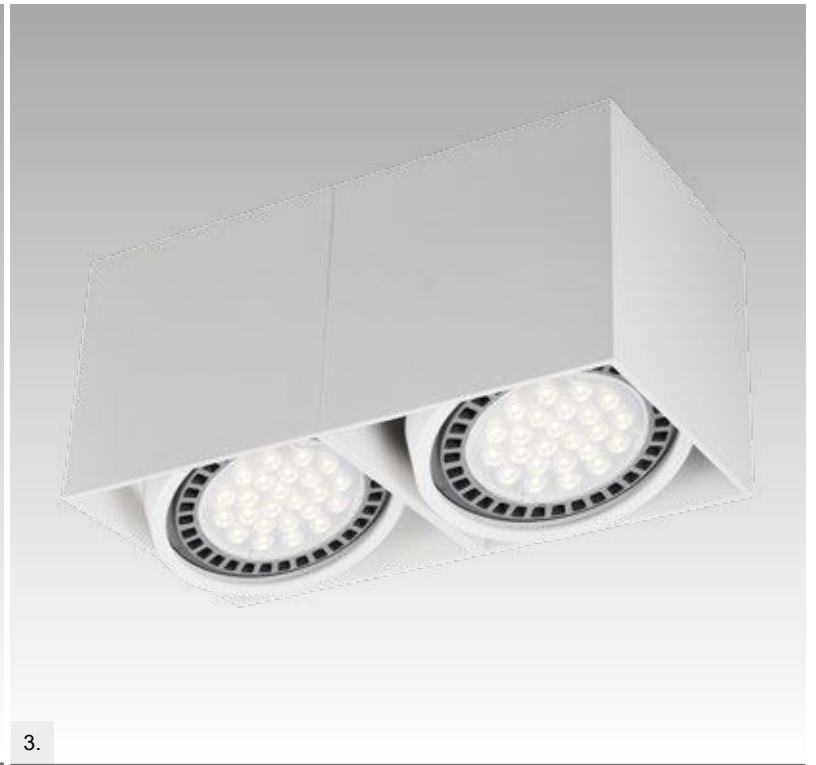

1.

3.

2.

4.

BOX 1 new
Spot
1. ACGU10-114 (white)
2. ACGU10-115 (black)
1xGU10/ES111 MAX 15W
aluminium full
white or black

BOX 2 new
Spot
3. ACGU10-116 (white)
4. ACGU10-117 (black)
2xGU10/ES111 MAX 15W
aluminium full
white or black