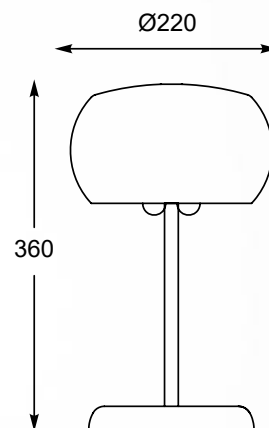

RAIN
Ceiling lamp
C0076-05L-F4K9
5xG9 MAX 42W
metal chrome,
smoky glass with crystal
drops inside

RAIN
Ceiling lamp
C0076-01D-F4K9
1xG9 MAX 42W
metal chrome,
smoky glass with
crystal drops inside

RAIN
Wall lamp
W0076-01D-F4K9
1xG9 MAX 42W
metal chrome,
smoky glass with
crystal drops inside