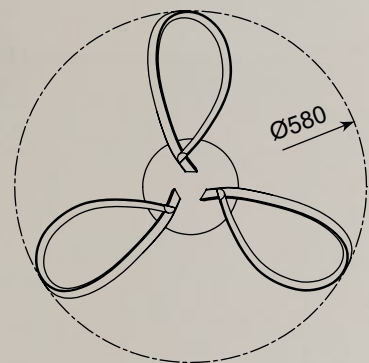

Ceiling lamp
BL180314
1xLED 15W 576LM 3000K
metal chrome canopy,
chrome aluminium body acrylic shade

LED

DARIO

LAMPA SUFITOWA

Ceiling lamp,
MX48006-3K
LED 24W 1000LM 3000K
aluminium base,
acrylic shade,
metal chrome canopy