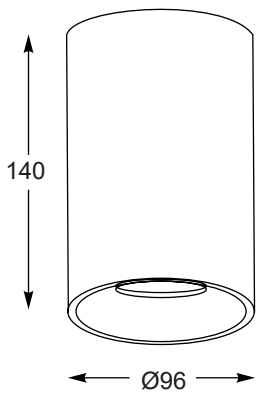

DEEP SL
Spot
1. 89313 (black-gold)
1xGU10 MAX 50W
aluminium