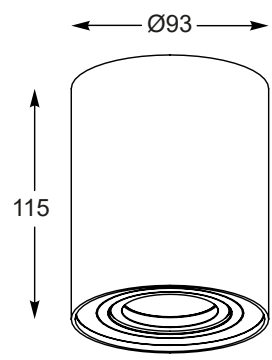

RONDOC
Spot
2. 20038-BK (black)
3. 20038-WH (white)
1xGU10 MAX 50W
black or white
aluminium