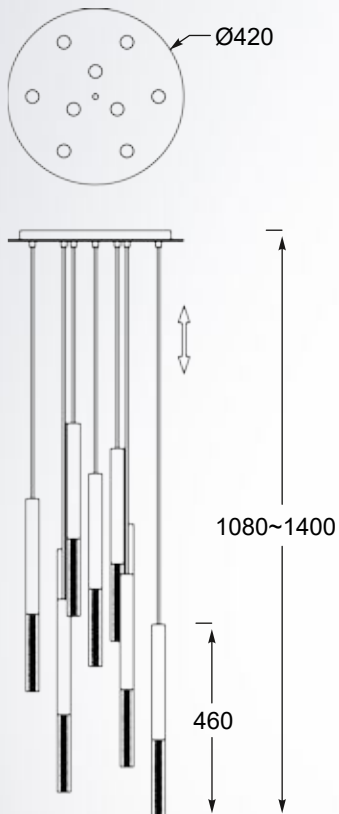

ONE

Pendant lamp
P0461-01E-F4F4
1xLED 5W 450LM 3000K
metal chrome body, acrylic bar with
bubbles inside

ONE

Pendant lamp
P0461-01E-F7F7
1xLED 5W 450LM 3000K
metal french gold body, acrylic bar
with bubbles inside

ONE

Pendant lamp
P0461-01E-S8S8
1xLED 5W 450LM 3000K
metal matt white body, acrylic bar
with bubbles inside

ONE

Pendant lamp
P0461-09L-B5F4
9xLED 5W 4050LM 3000K
metal chrome body, acrylic bar with
bubbles inside

ONE

Pendant lamp
P0461-09L-B5F7
9xLED 5W 4050LM 3000K
metal french gold body, acrylic bar
with bubbles inside

ONE

Pendant lamp
P0461-09L-B5S8
9xLED 5W 4050LM 3000K
metal matt white body, acrylic bar
with bubbles inside