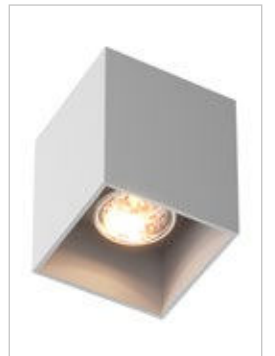

SQUARE
Spot
1. 50475-BK (black)
2. 50475-WH (white)
1x GU10 MAX 50W
aluminium
black or white