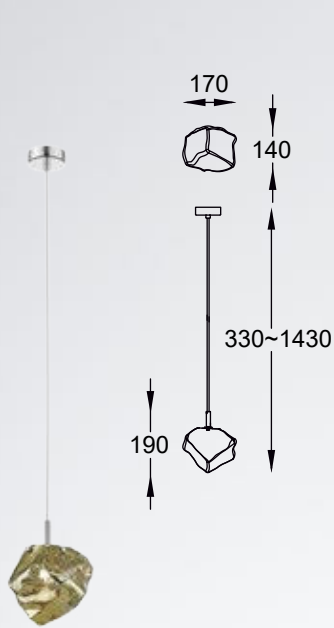

ROCK new
Pendant lamp
P0488-01F-F4HF
1xG9 MAX 28W
metal chrome body,
vacume plated
bronze shade