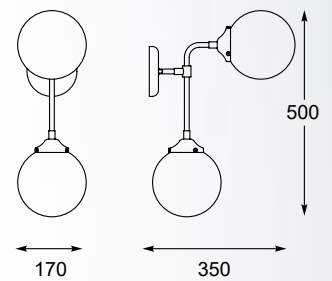

RIANO

new

Pendant lamp
P0454-09B-SDGF
 9xG9 MAX 28W
 metal gold and matt black body,
 double glasses - forsted glass inside,
 clear glass outside

RIANO

new

Pendant lamp
P0454-08D-STAC
 8xE27 MAX 40W
 metal chrome and matt
 black body,
 clear glass shade