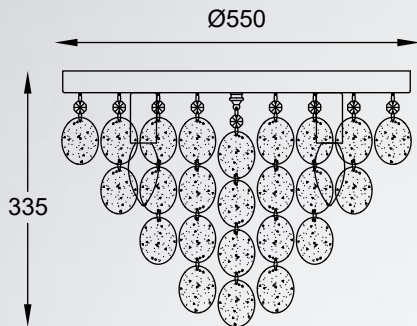

PARDO new
Ceiling lamp
18366
8xE14 MAX 40W
metal chrome body
glass