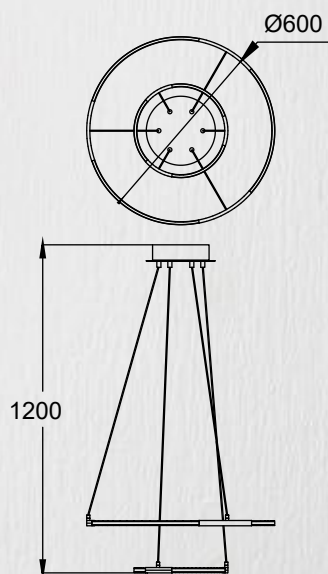

ONTAR

new

LAMP A WISZĄCA

Pendant lamp
L180619-2
LED 30W 1470LM 3000K
metal chrome body and canopy, acrylic shade