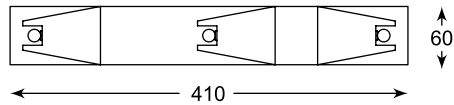

SPAZIO
Spot
CK99603A-2B
2xLED 5W 800 LM 3000K
black metal

SPAZIO
Spot
CK99603A-3B
3xLED 5W 1200 LM 3000K
black metal