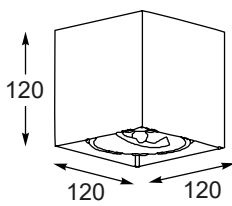

BOX SL 1
Spot
1. 89947 (white)
2. 90432 (black)
1xG9 MAX 42W
aluminium
white or black