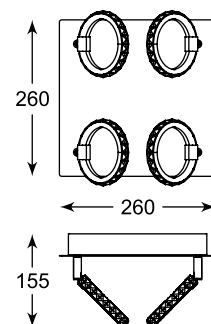

TOLEDO
Spot
CK170815-4
4xLED 5W 1000 LM 3000K
chrome iron stainless steel
aluminium crystal