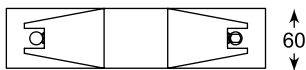

SPAZIO
Spot
CK99603A-1B
1xLED 5W 400 LM 3000K
black metal