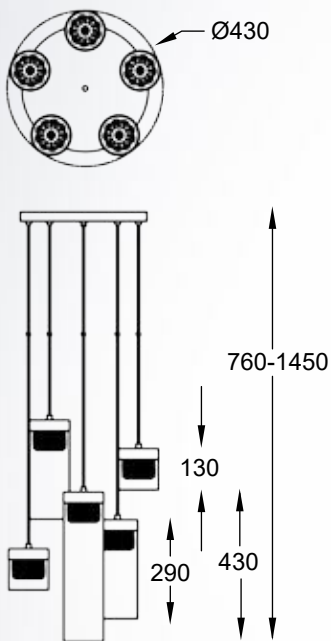

GEM
Pendant lamp
P0389-03D-F4AC
3xG9 28W
metal chrome body, transparent
crystals, transparent glass shade

GEM
Pendant lamp
P0389-03D-F7AC
3xG9 28W
french gold metal body,
transparent crystals, transparent
glass shade