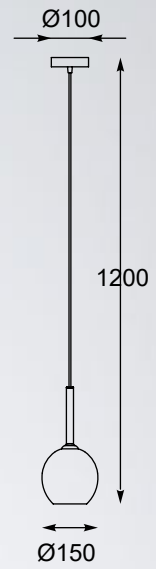

MONIC
Pendant lamp
MD1629-1 Chrome
1xE14 MAX 40W
smoky chrome glass
with chrome canopy