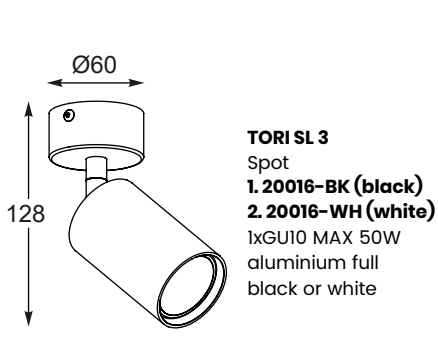

RONDIP SL new
 Spot
1. ACGU10-158 (white)
2. ACGU10-159 (black)
 1xGU10 MAX 50W
 aluminium full
 white or black, glass

QUARDIP SL new
 Spot
3. ACGU10-160 (white)
4. ACGU10-161 (black)
 1xGU10 MAX 50W
 aluminium full
 white or black, glass