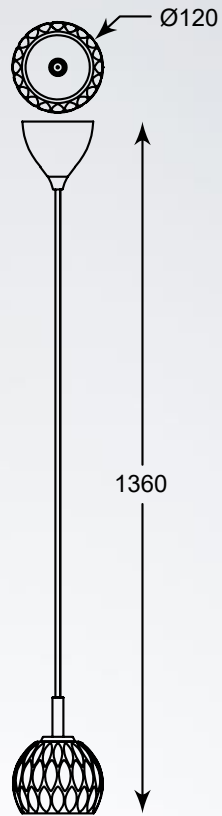

AURELIA
Pendant lamp
P0404-01A-F4AC
1xG9 MAX 42W
clear glass shade
metal chrome canopy