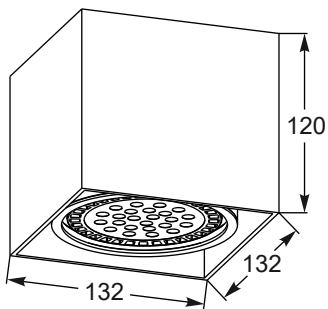

BOX 1 new
Spot
1. ACGU10-114 (white)
2. ACGU10-115 (black)
1xGU10/ES111 MAX 15W
aluminium full
white or black