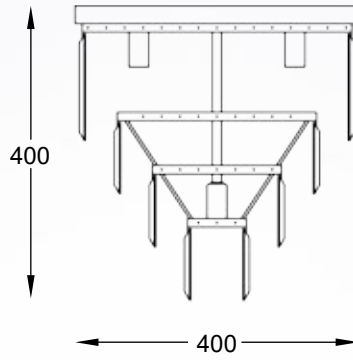

AMEDEO
Ceiling lamp
FC17106/4+1-GLD
5xE14 MAX 40W
clear crystal glass
gold body

AMEDEO
Ceiling lamp
FC17106/4+1-CHR
5xE14 MAX 40W
clear crystal glass
chrome body