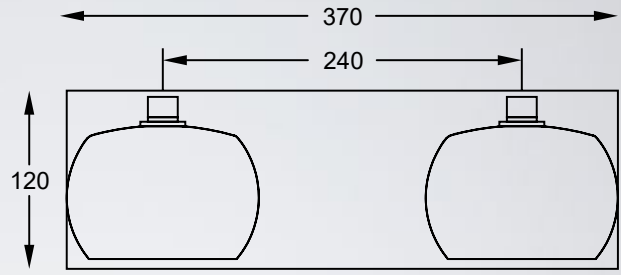

CRYSTAL
Wall lamp
1. W0076-02A-B5FZ
2xG9 MAX 42W
glass plating,
crystal drops,
smoky chrome glass shade