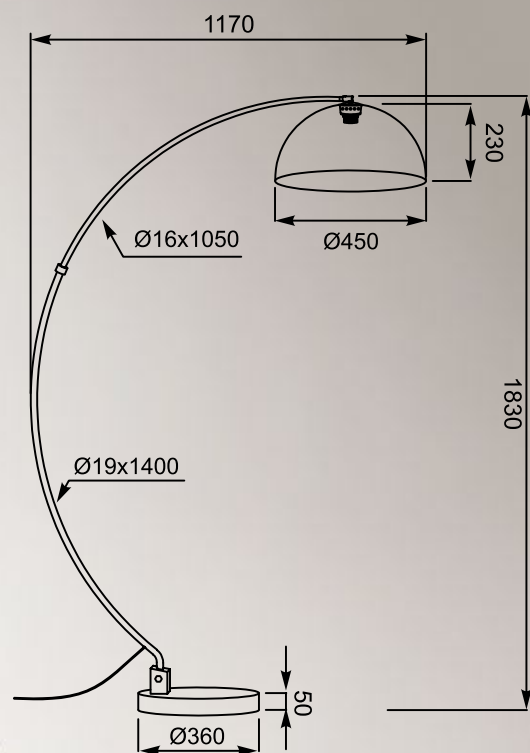

LUZIA

LAMPA PODŁOGOWA

Floor lamp, TS-050402F-BKGO, 1xE27 MAX 60W
black metal body and base,
black metal shade with gold inside