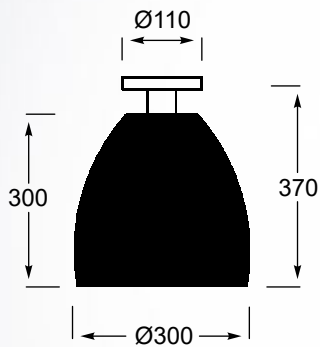

PICO
Ceiling lamp
MX9023-1L (Black)
1x E27 MAX 60W
black aluminium wire shade
with shade opal glass inside

PICO
Ceiling lamp
MX9023-1L (Silver)
1x E27 MAX 60W
silver aluminium wire shade
with shade opal glass inside