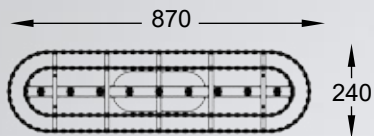

ANZIO
Pendant lamp
P0480-09C-F4AC
9xG9 MAX 8W
metal chrome body,
chrome metal plates,
clear crystal glass