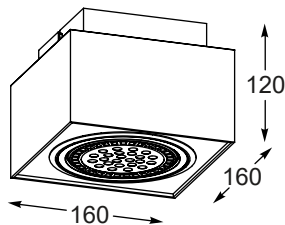

BOXY CL1

Spot

3. 20074-WH (white) 4. 20074-BK (black)

1xGU10 ESIII MAX 15W
aluminium full white or black