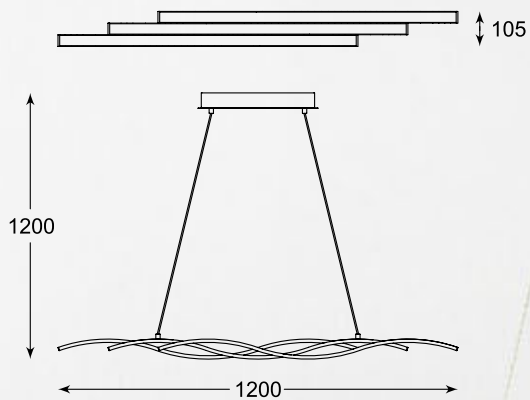

RESINA

LED

LAMPA WISZĄCA

Pendant lamp, LI70221-3, 1xLED 53W 2200LM 3000K
black metal canopy, black metal body and base, acrylic shade