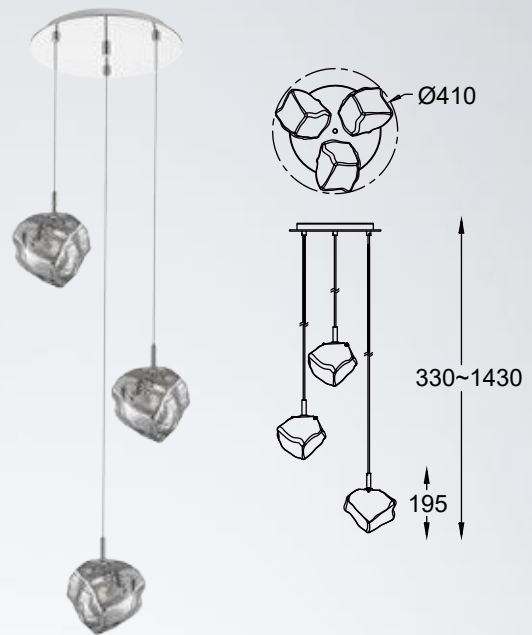

ROCK new
Pendant lamp
P0488-03D-B5FZ
3xG9 MAX 28W
metal chrome body,
vacume plated
chrome glass shade