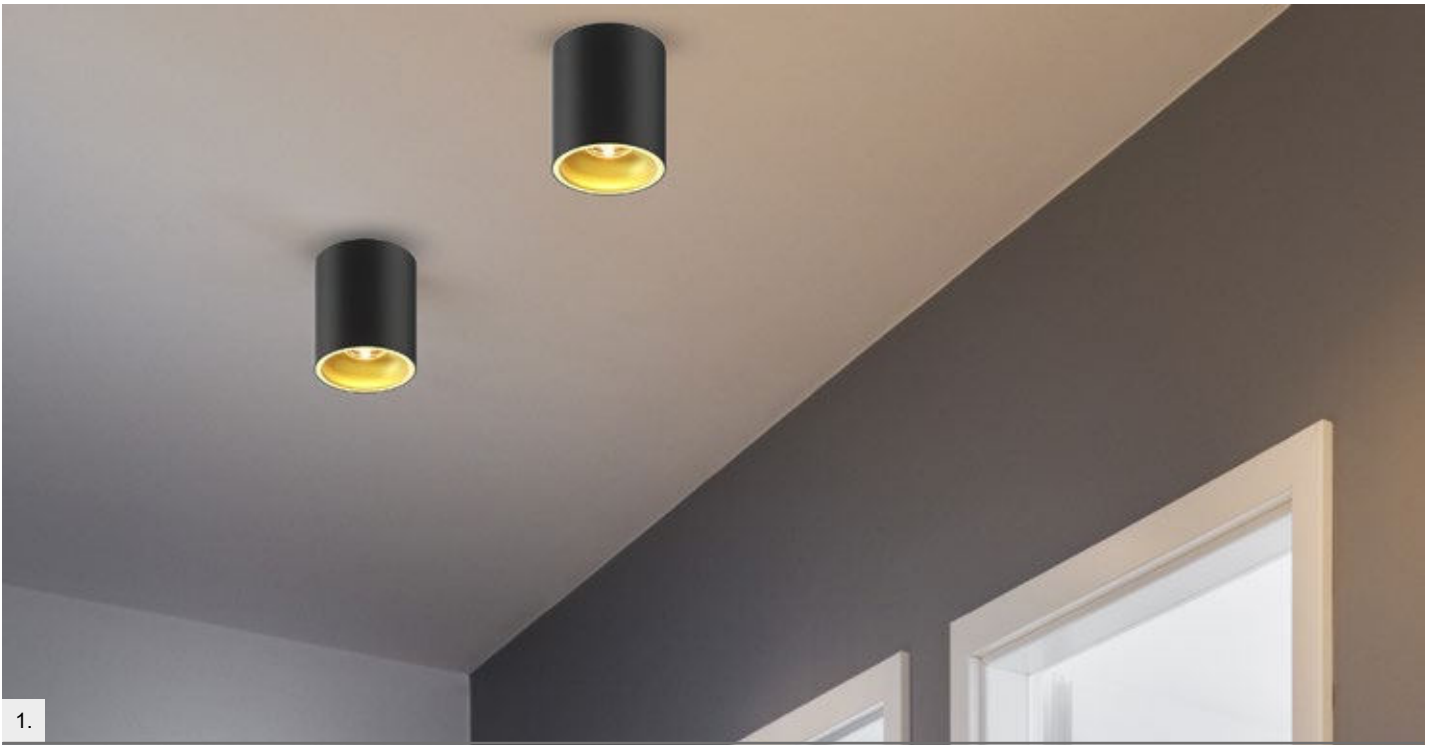

DEEP SL
Spot
1. 89313 (black-gold)
1xGU10 MAX 50W
aluminium