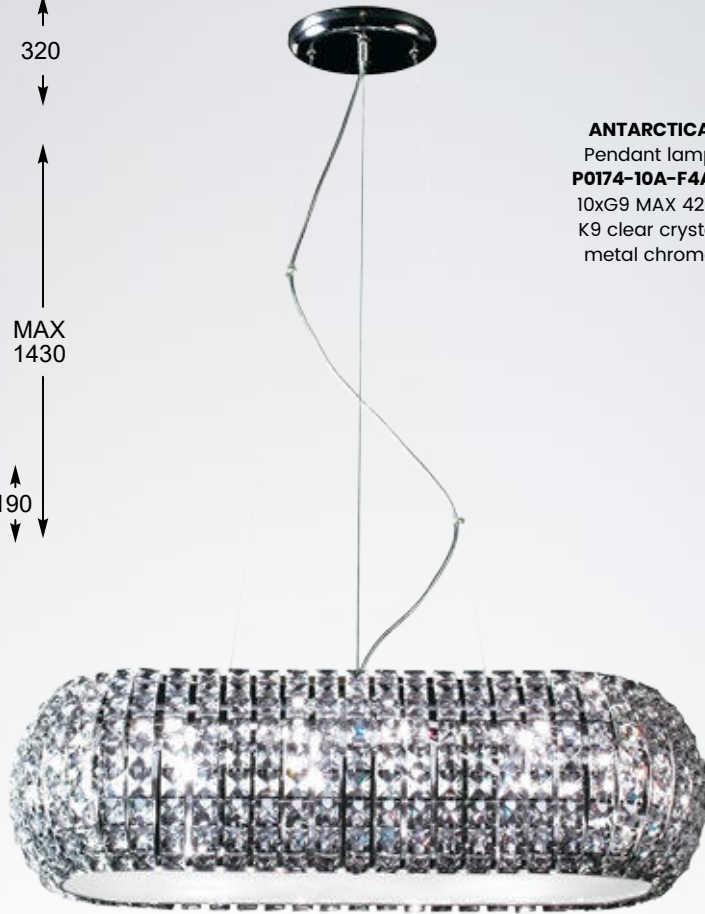

ANTARCTICA
Pendant lamp
P0174-10A-F4AC
10xG9 MAX 42W
K9 clear crystal
metal chrome

ANTARCTICA
Wall lamp
W0174-02S-F4AC
2xG9 MAX 42W
K9 clear crystal
metal chrome