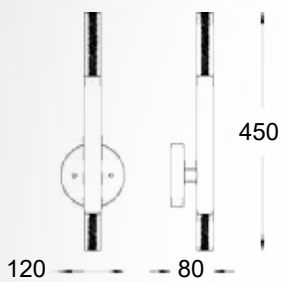

ONE
Wall lamp
W0461-02E-F4F4
2xLED 5W 900LM 3000K
metal chrome body, acrylic bar with
bubbles inside

ONE
Wall lamp
W0461-02E-F7F7
2xLED 5W 900LM 3000K
metal french gold body, acrylic bar
with bubbles inside

ONE
Wall lamp
W0461-02E-S8S8
2xLED 5W 900LM 3000K
metal matt white body, acrylic bar
with bubbles inside