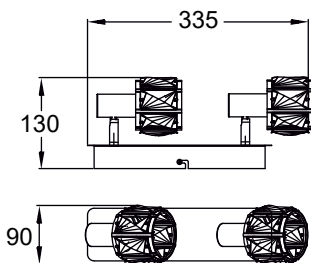

NIASA
Ceiling lamp
CK20181015-2
2xE14 MAX 40W
iron stainless steel, crystal