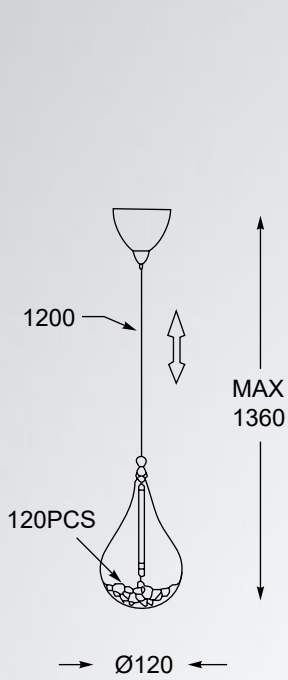

PERLE
Pendant lamp
P0226-01A-F4RK
1xG4 MAX 1,5W
metal chrome,
clear borosilicate glass with K9 crystal