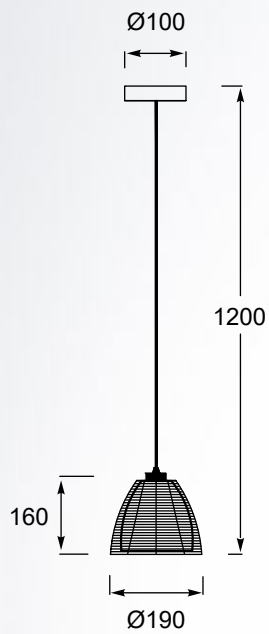

Interesting appearance and subdued colours.

PICO
Pendant lamp
MD9023-1L (Black)
1x E27 MAX 60W
black aluminium wire shade
with shade opal glass inside

PICO
Pendant lamp
MD9023-1L (Silver)
1x E27 MAX 60W
silver aluminium wire shade
with shade opal glass inside