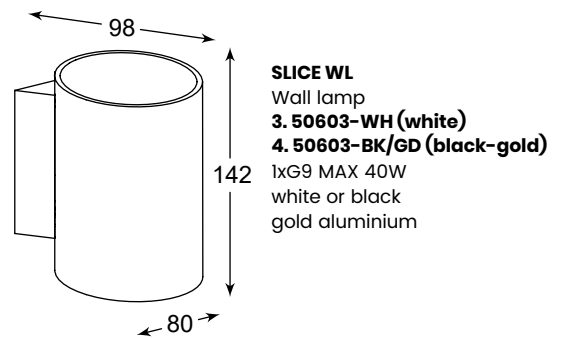

OSCAR
Spot
CK170519-1
1xE14 MAX 40W
white metal,
chrome metal

OSCAR
Spot
CK170519-2
2xE14 MAX 40W
white metal,
chrome metal

OSCAR
Spot
CK170519-3
3xE14 MAX 40W
white metal,
chrome metal

ZUMALINE
Technic

SANDY WL ROUND
Wall lamp
1. 92695 (white)
2xGU10 MAX 50W
aluminium full white
2. 92696 (black)
2xGU10 MAX 50W
aluminium full black