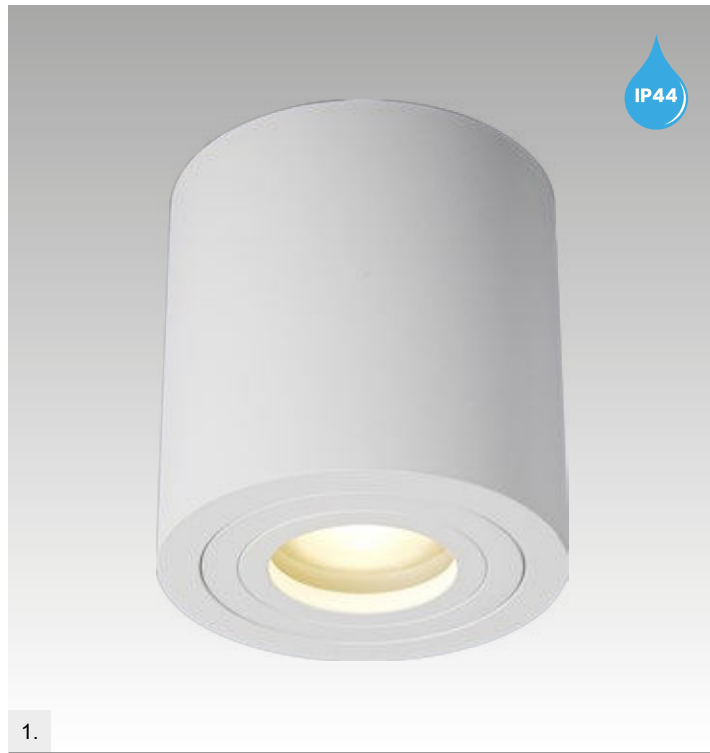

RONDIP SL new
 Spot
1. ACGU10-158 (white)
2. ACGU10-159 (black)
 1xGU10 MAX 50W
 aluminium full
 white or black, glass

QUARDIP SL new
 Spot
3. ACGU10-160 (white)
4. ACGU10-161 (black)
 1xGU10 MAX 50W
 aluminium full
 white or black, glass