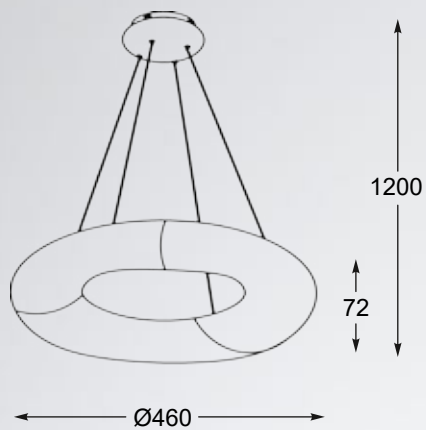

LIMA
Pendant lamp
15010002
LED 23W 1900LM 3000K
metal canopy rotational moulding
polyetylen shade