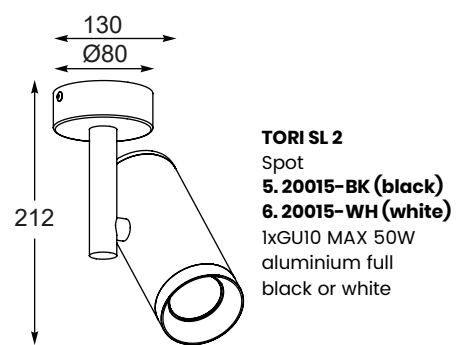

RONDIP SL new
 Spot
1. ACGU10-158 (white)
2. ACGU10-159 (black)
 1xGU10 MAX 50W
 aluminium full
 white or black, glass

QUARDIP SL new
 Spot
3. ACGU10-160 (white)
4. ACGU10-161 (black)
 1xGU10 MAX 50W
 aluminium full
 white or black, glass