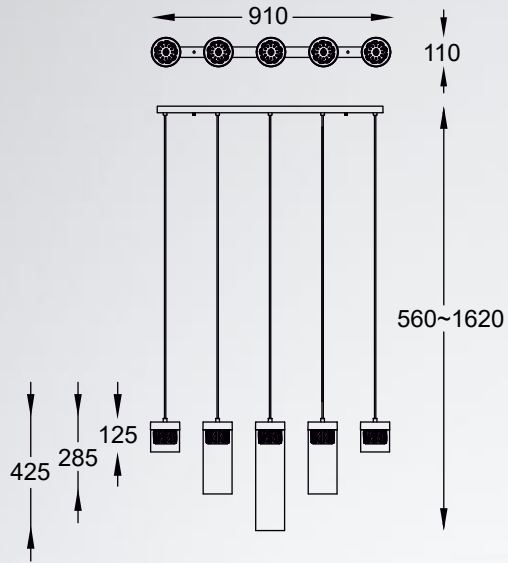

GEM new
Pendant lamp
P0389-05E-F7AC
5xG9 28W
french gold metal body,
transparent crystals, transparent
glass shade