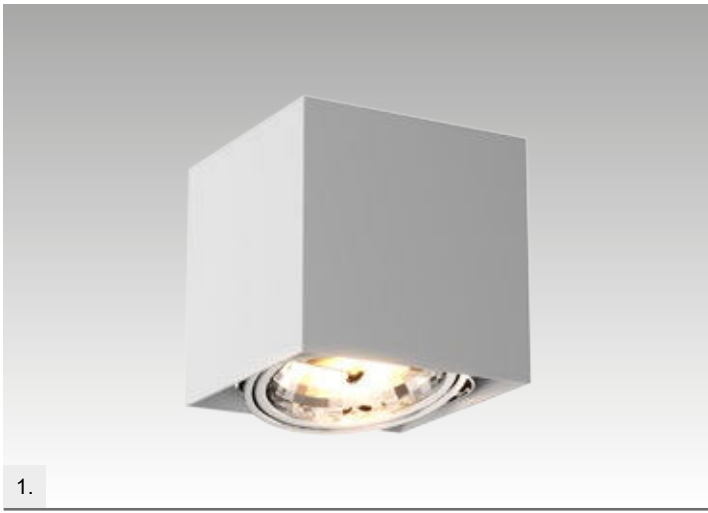

1.

2.

3.

4.

5.

6.

BOX SL 1
Spot
1. 89947 (white)
2. 90432 (black)
1xG9 MAX 42W
aluminium
white or black

BOX SL 2
Spot
3. 89949 (white)
4. 90433 (black)
2xG9 MAX 42W
aluminium
white or black

BOX
Spot
5. 50631 (white)
6. 50630 (black)
1xG9 MAX 42W
aluminium
white or black