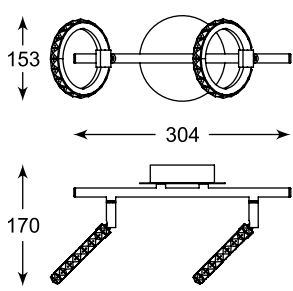

TOLEDO
Spot
TK170815-2
2xLED 5W 500 LM 3000K
chrome iron stainless steel
aluminium crystal