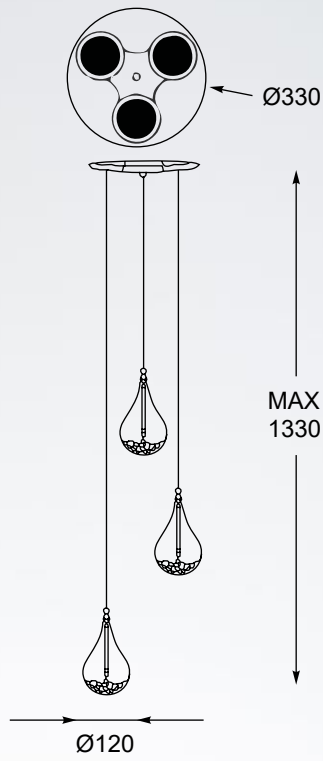

PERLE
Pendant lamp
P0226-01A-F4RK
1xG4 MAX 1,5W
metal chrome,
clear borosilicate glass with K9 crystal