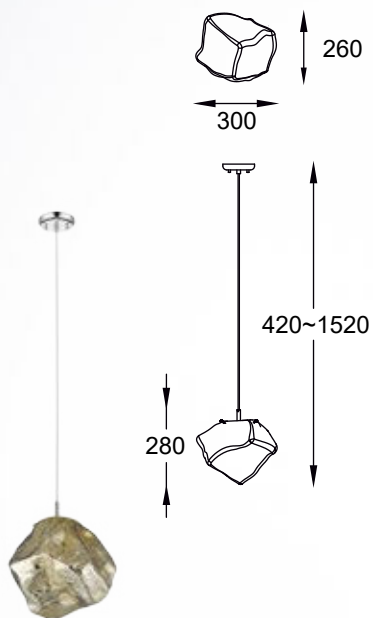

ROCK new
Pendant lamp
P0488-01F-F4HF
1xG9 MAX 28W
metal chrome body,
vacume plated
bronze shade

ROCK new
Pendant lamp
P0488-03D-B5HF
3xG9 MAX 28W
metal chrome body,
vacume plated
bronze shade