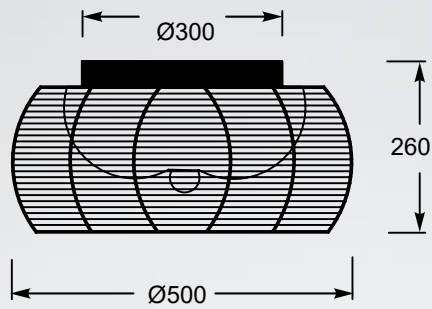

TANGO
Ceiling lamp
MX1104-2L (black)
2xE27 MAX 60W
black aluminium wire shade,
opal glass inside