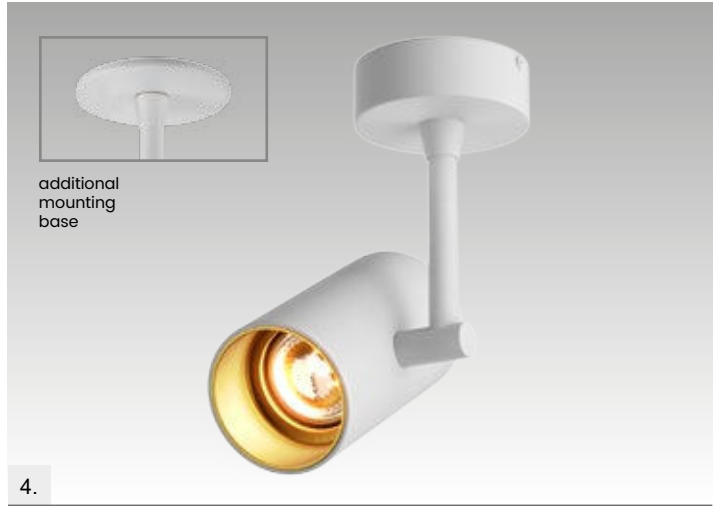

additional
mounting
base

4.