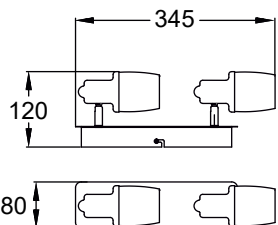

POSO
Ceiling lamp
CK180610-2
2xGU10 MAX 40W
iron stainless steel body,
white shade