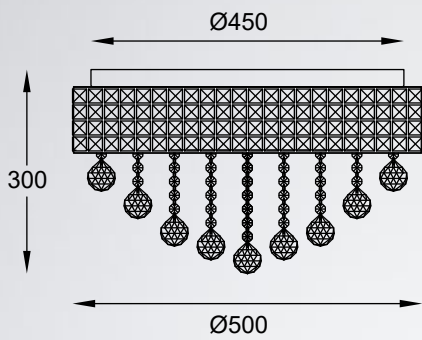

new

CAPRI
Ceiling lamp
19027-L
9xG9 MAX 25W
metal chrome body
crystal glass