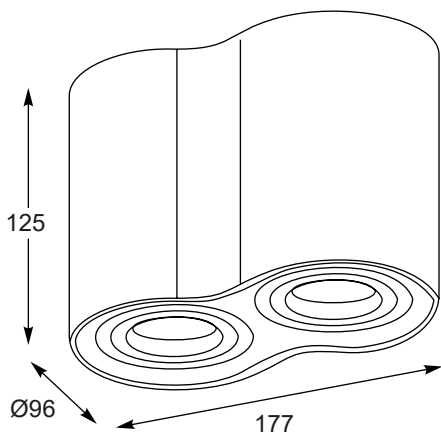

RONDOSL2
Spot
1. 50407-WH (white)
2. 50407-BK (black)
2xGU10 50W
white or black
aluminium
IP 24