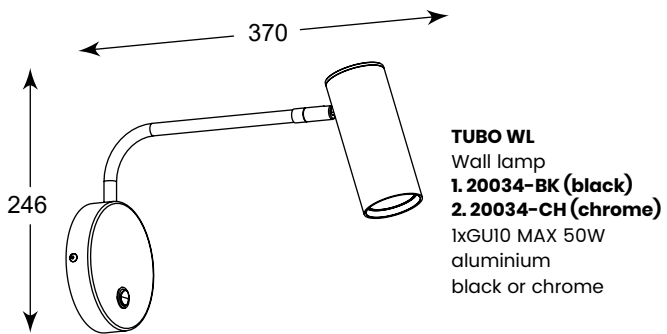

OSCAR
Spot
CK170519-1
1xE14 MAX 40W
white metal,
chrome metal

OSCAR
Spot
CK170519-2
2xE14 MAX 40W
white metal,
chrome metal

OSCAR
Spot
CK170519-3
3xE14 MAX 40W
white metal,
chrome metal

ZUMALINE
Technic

SANDY WL ROUND
Wall lamp
1. 92695 (white)
2xGU10 MAX 50W
aluminium full white
2. 92696 (black)
2xGU10 MAX 50W
aluminium full black