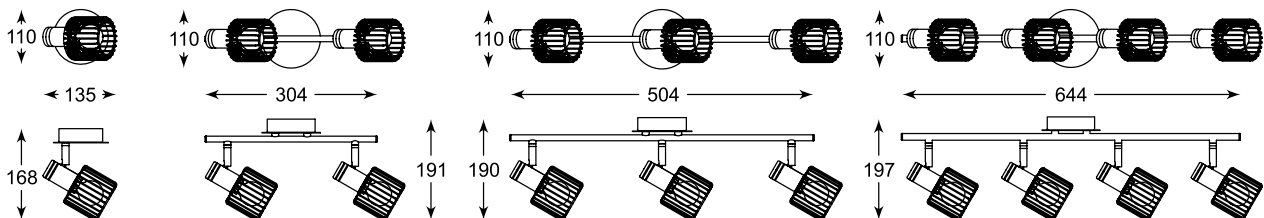

It is an innovative construction where the bulbs are surrounded by metal, golden lampshades. It fits especially to industrial or loft style arrangements.

MARTIN
Pendant lamp
L171207-5
5xE14 MAX 40W
black gold iron