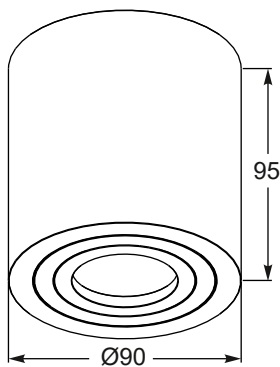

RONDIP SL new
 Spot
1. ACGU10-158 (white)
2. ACGU10-159 (black)
 1xGU10 MAX 50W
 aluminium full
 white or black, glass

QUARDIP SL new
 Spot
3. ACGU10-160 (white)
4. ACGU10-161 (black)
 1xGU10 MAX 50W
 aluminium full
 white or black, glass