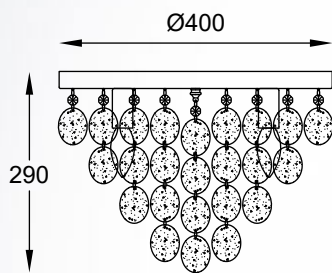

PARDO new
Ceiling lamp
18366
8xE14 MAX 40W
metal chrome body
glass