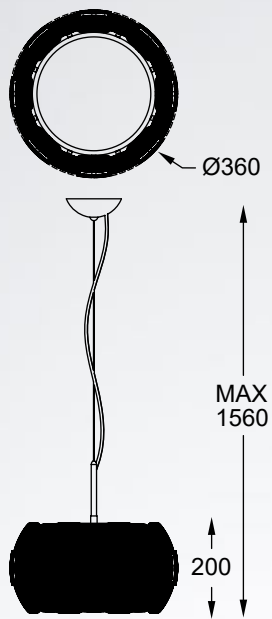

SOLE
Pendant lamp
P0317-05H-S8A1
5xE27 MAX 24W
white polycarbonate
plastic plates,
white metal canopy