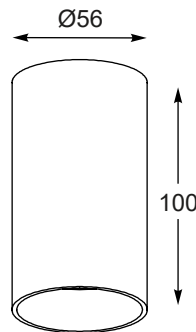

TUBA SL1
Spot
3. 92680 (black)
1xGU10 MAX 50W
aluminium full black
4. 92679 (white)
1xGU10 MAX 50W
aluminium full white