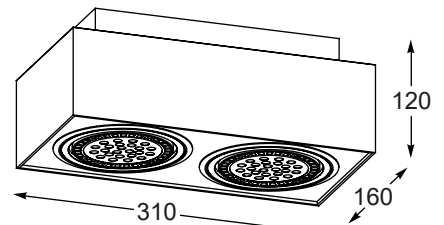

BOXY DL1

Spot

1. 20071-WH (white) 2. 20071-BK (black)

1xGU10 ESIII MAX 15W
aluminium full white or black

BOXY CL1

Spot

3. 20074-WH (white) 4. 20074-BK (black)

1xGU10 ESIII MAX 15W
aluminium full white or black