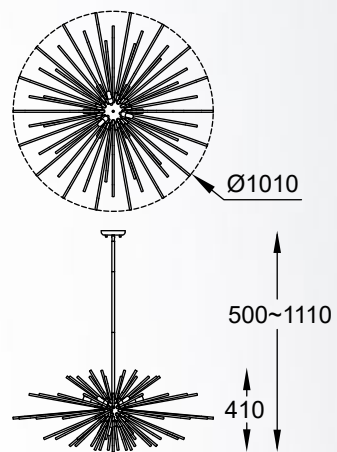

URCHIN new
 Ceiling lamp
C0491-06B-F7DY
 6xG9 MAX 42W
 French gold sticks,
 metal, amber body

URCHIN new
 Pendant lamp
P0491-09F-F4AN
 9xG9 MAX 42W
 Chrome sticks,
 metal body

URCHIN new
 Pendant lamp
P0491-09C-F7DY
 9xG9 MAX 42W
 French gold sticks,
 metal, amber body