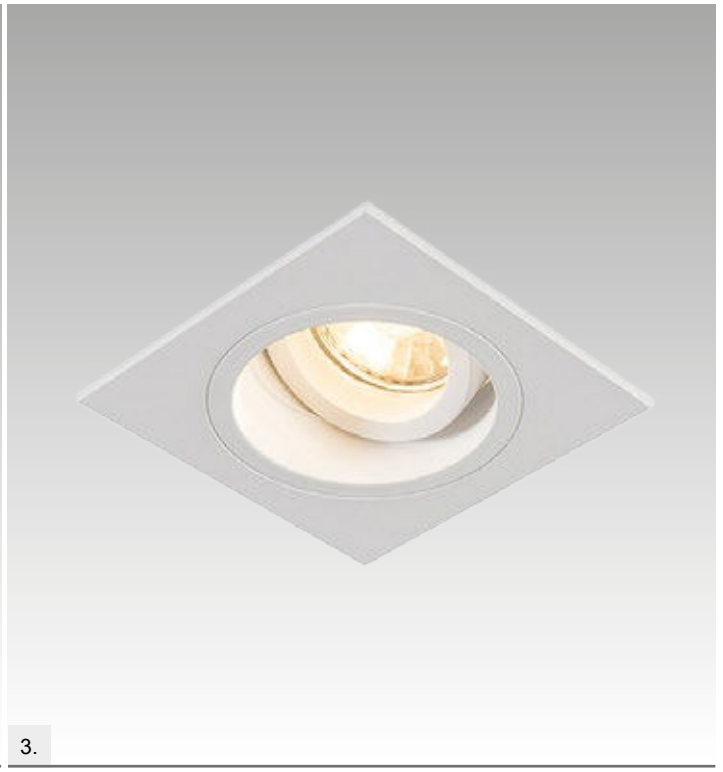

1.

3.

2.

4.

CHUCK DL ROUND
Spot
1. 92699 (white)
1xGU10 MAX 50W
aluminium full white
2. 92700 (black)
1xGU10 MAX 50W
aluminium full black

CHUCK DL SQUARE
Spot
4. 92703 (white)
1xGU10 MAX 50W
aluminium full white
5. 92704 (black)
1xGU10 MAX 50W
aluminium full black