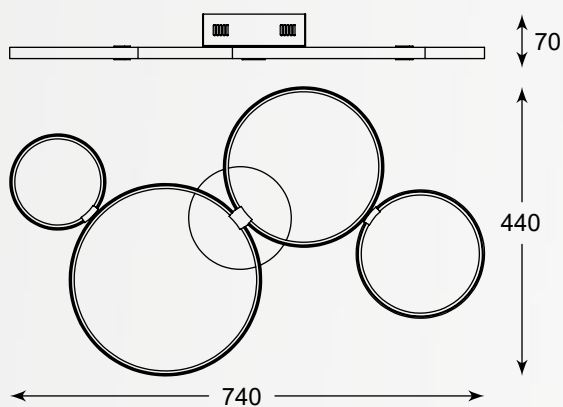

ZUMALINE

LED

VALENTI

L A M P A S U F I T O W A

Ceiling lamp MX48002-4
LED 27W 1600LM 3000K
metal chrome canopy, aluminium body, acrylic shade

LED

MERLO

LAMP A SUFITOWA