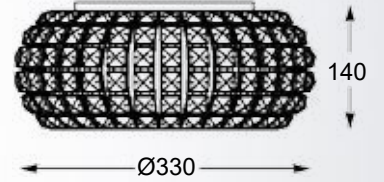

ANTARCTICA
Wall lamp
W0174-02S-F4AC
2xG9 MAX 42W
K9 clear crystal
metal chrome