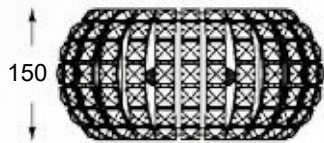

ANTARCTICA
Wall lamp
W0174-02S-F4AC
2xG9 MAX 42W
K9 clear crystal
metal chrome