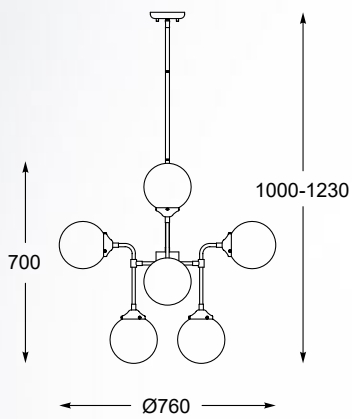

RIANO

new

Pendant lamp
P0454-08D-STAC
8xE27 MAX 40W
metal chrome and matt
black body,
clear glass shade