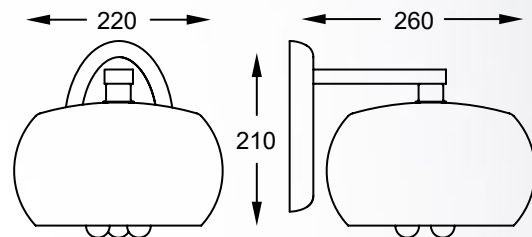

CRYSTAL
Wall lamp
3. W0076-01D-F4FZ
1xG9 MAX 42W
clear glass plating,
clear crystal drops,
smoky chrome glass shade