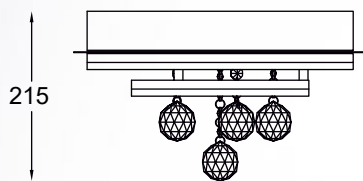

MALAWI new
Ceiling lamp
B180607-2
LED 20W 864LM 3000K
metal chrome body, acrylic
shade

MALAWI new
Ceiling lamp
B180609-3
LED 25W 1043LM 3000K
metal chrome body, acrylic
shade