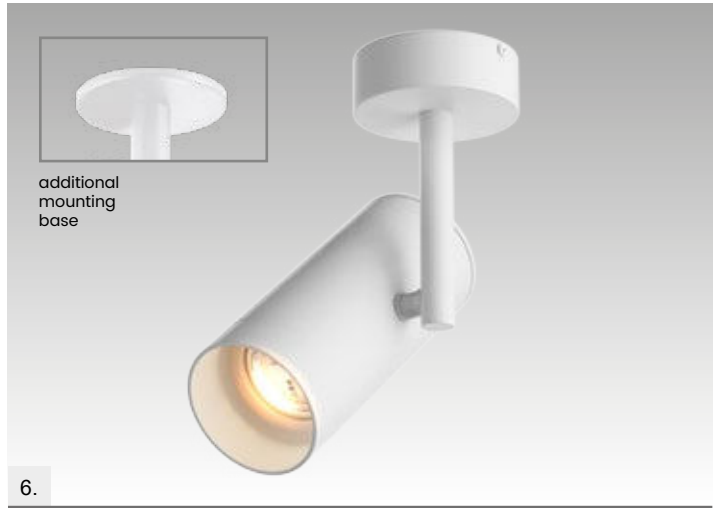

additional
mounting
base

6.