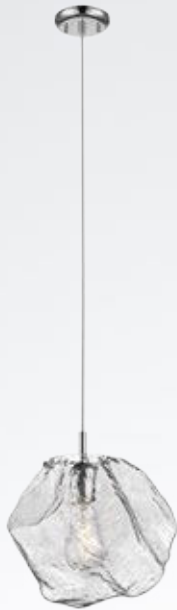

The shade, coated with a delicate white threads, hides beautiful, freely hanging crystals.

ARTEMIDA
Pendant lamp
RLD92193-6
6xG9 MAX 42W
silver metal canopy
white thread shade
with crystal drops inside

FROZE new
 Pendant lamp
P0509-05D-B5AC
 5xG9 MAX 42W
 metal chrome body and
 canopy, glass shade

FROZE new
 Pendant lamp
P0509-03D-B5AC
 3xG9 MAX 42W
 metal chrome body and
 canopy, glass shade

FROZE new
 Pendant lamp
P0509-04C-B5AC
 4xG9 MAX 42W
 metal chrome body and
 canopy, glass shade

FROZE new
 Pendant lamp
P0509-01D-F4AC
 1xG9 MAX 42W
 metal chrome body and
 canopy, glass shade

FROZE new
 Wall lamp
W0509-02A-B5AC
 2xG9 MAX 42W
 metal chrome body and
 glass shade

ROCK

Szkoło pokryte dekoracyjną strukturą nadającą mu oryginalny i artystyczny wygląd przywodzący na myśl rzeźbę wykuta w bryle lodu.

Glass covered with a decorative structure that gives it an original and artistic appearance that brings to mind a sculpture carved in an ice block.

ROCK
Pendant lamp
P0488-01A-F4AC
1xE27 MAX 40W
metal chrome body,
crushed glass shade