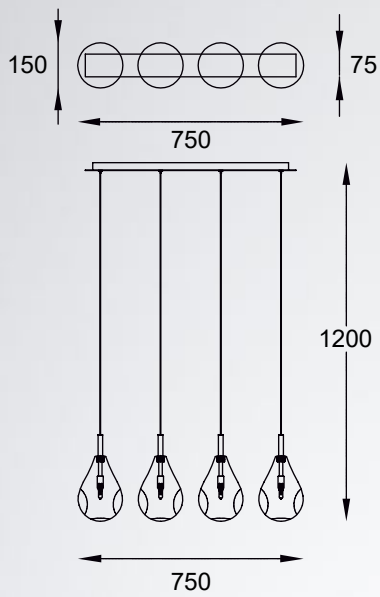

Modern form and unusual design. It will bring brightness and unique character to every room.

BASTONI new
 Pendant lamp
MD1921-3B-CLEAR
 3xG9 MAX 40W
 metal chrome body and
 canopy, clear glass shade

BASTONI new
 Pendant lamp
MD1921-1-CLEAR
 1xG9 MAX 40W
 metal chrome body and
 canopy, clear glass shade