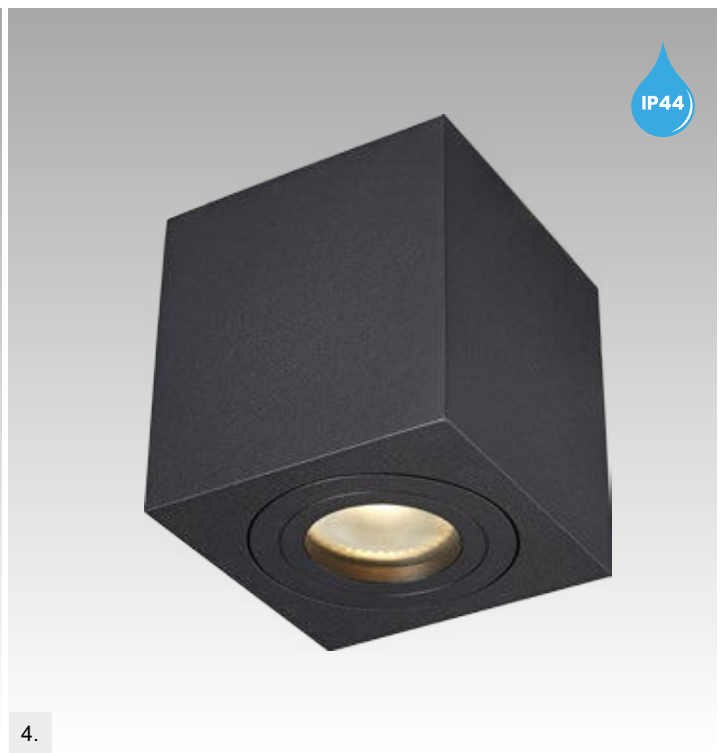

RONDIP SL new
 Spot
1. ACGU10-158 (white)
2. ACGU10-159 (black)
 1xGU10 MAX 50W
 aluminium full
 white or black, glass

QUARDIP SL new
 Spot
3. ACGU10-160 (white)
4. ACGU10-161 (black)
 1xGU10 MAX 50W
 aluminium full
 white or black, glass