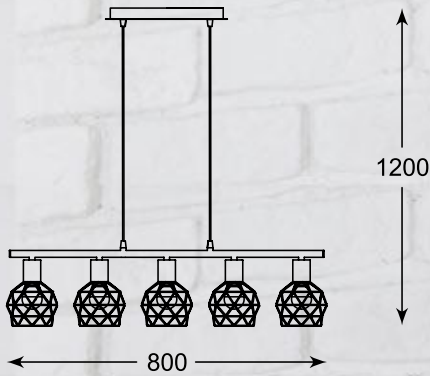

MARTIN

To nowatorska konstrukcja, w której żarówki otoczone zostały przez metalowe, złote klosze. Pasuje zwłaszcza do aranżacji w stylu industrialnym lub loftowym.

It is an innovative construction where the bulbs are surrounded by metal, golden lampshades. It fits especially to industrial or loft style arrangements.

MARTIN
Pendant lamp
L171207-5
5xE14 MAX 40W
black gold iron