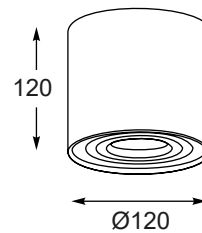

BOX
Spot
5. 50631 (white)
6. 50630 (black)
1xG9 MAX 42W
aluminium
white or black