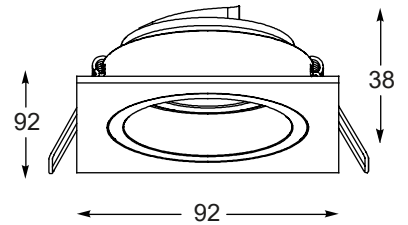

CHUCK DL SQUARE
Spot
4. 92706 (black-gold)
1xGU10 MAX 50W
aluminium black body
+gold reflector