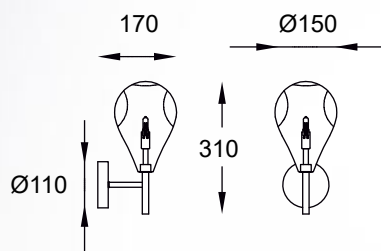

BASTONI new
 Pendant lamp
MD1921-4A-CLEAR
 4xG9 MAX 40W
 metal chrome body and
 canopy, clear glass shade

BASTONI new
 Wall lamp
MB1921-1-CLEAR
 1xG9 MAX 40W
 metal chrome body and
 canopy, clear glass shade