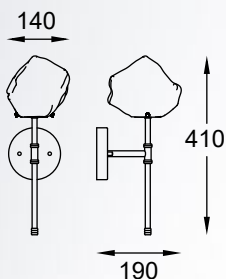

1xE27 MAX 40W

metal matt black
and gold body,
crushed glass shade

ROCK new
 Pendant lamp
P0488-08L-SEAC
 8xG9 MAX 28W
 metal matt black
 and gold body,
 crushed glass shade

ROCK new
 Wall lamp
W0488-01D-SEAC
 1xG9 MAX 28W
 metal matt black
 and gold body,
 crushed glass shade