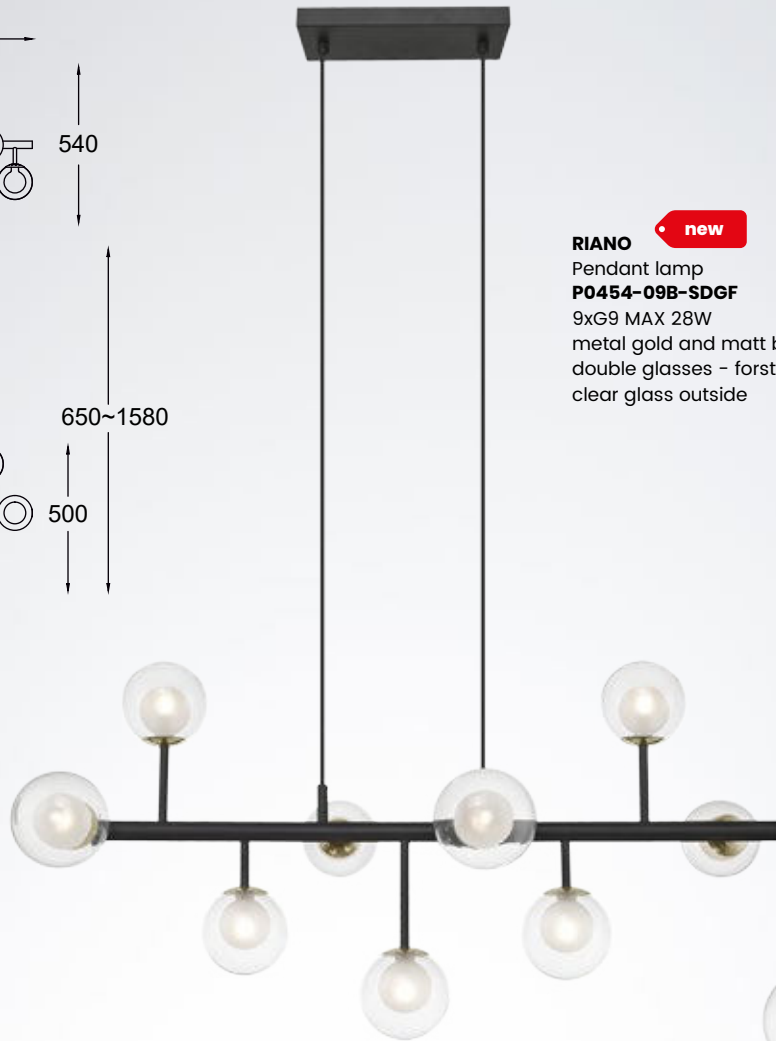

VERO
Pendant lamp
MD1621-1 chrome
1xE27 MAX 60W
chrome glass with
chrome canopy

VERO
Pendant lamp
MD1621-1 copper
1xE27 MAX 60W
copper glass with
copper canopy

DONATO

DONATO
Pendant lamp
P0310-01H-F4GP
1xE27 MAX 60W
metal chrome canopy,
glass shade with copper metal inside

RIANO
Pendant lamp
P0454-08D-SDAC
8x E27 MAX 40W
gold and black metal,
clear glass

RIANO new
Pendant lamp
P0454-01D-F7AC
1x E27 MAX 40W
gold and black metal,
clear glass

RIANO
Wall lamp
W0454-02D-SDAC
2x E27 MAX 40W
gold and black metal,
clear glass

RIANO
Pendant lamp
P0454-08D-SDAA
8x E27 MAX 40W
gold and black metal,
opal glass

RIANO new
Pendant lamp
P0454-01D-F7AA
1x E27 MAX 40W
gold and black metal,
opal glass

RIANO
Wall lamp
W0454-02A-SDAA
2x G9 MAX 42W
gold and black metal
opal glass

RIANO

new

Pendant lamp
P0454-09B-SDGF
 9xG9 MAX 28W
 metal gold and matt black body,
 double glasses - forsted glass inside,
 clear glass outside

RIANO

new

Pendant lamp
P0454-08D-STAC
 8xE27 MAX 40W
 metal chrome and matt
 black body,
 clear glass shade