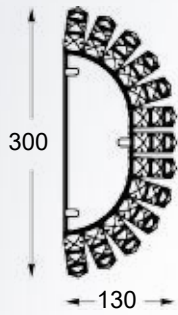

ANTARCTICA
Wall lamp
W0174-02S-F4AC
2xG9 MAX 42W
K9 clear crystal
metal chrome