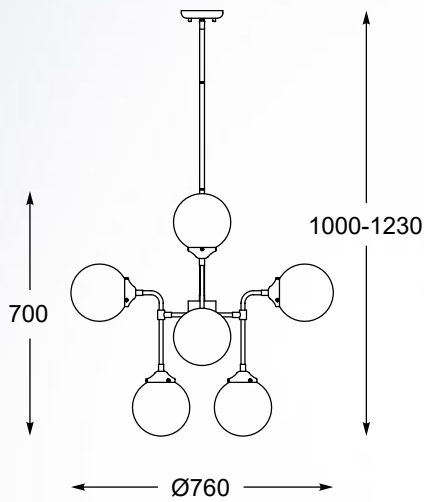

Unusual project of fancy and unusual shape.

Pendant lamp
P0454-08C-SDGF
 8xG9 MAX 42W
 gold and black metal,
 opal and clear glass

RIANO
 Pendant lamp
P0454-12C-SDGF
 12xG9 MAX 42W
 gold and black metal,
 opal and clear glass