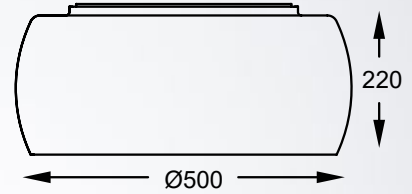

CRYSTAL
Ceiling lamp
C0076-05L-F4FZ
5xG9 MAX 42W
smoky chrome glass shade
clear crystal drops inside

CRYSTAL
Ceiling lamp
C0076-06X-F4FZ
6xG9 MAX 42W
smoky chrome glass shade
clear crystal drops inside