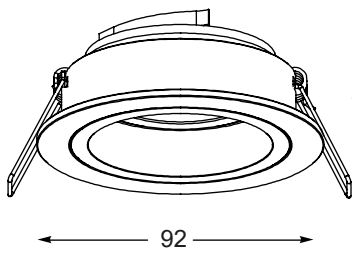

CHUCK DL ROUND
Spot
1. 92699 (white)
1xGU10 MAX 50W
aluminium full white
2. 92700 (black)
1xGU10 MAX 50W
aluminium full black