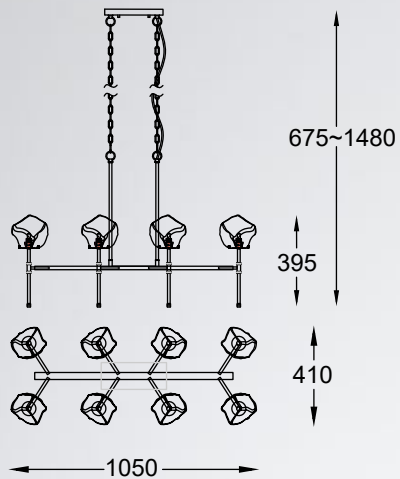

ROCK new
Pendant lamp
P0488-08L-SEAC
8xG9 MAX 28W
metal matt black
and gold body,
crushed glass shade