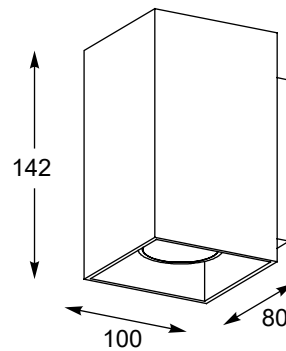

OSCAR
Spot
CK170519-1
1xE14 MAX 40W
white metal,
chrome metal

OSCAR
Spot
CK170519-2
2xE14 MAX 40W
white metal,
chrome metal

OSCAR
Spot
CK170519-3
3xE14 MAX 40W
white metal,
chrome metal

ZUMALINE
Technic

SANDY WL ROUND
Wall lamp
1. 92695 (white)
2xGU10 MAX 50W
aluminium full white
2. 92696 (black)
2xGU10 MAX 50W
aluminium full black