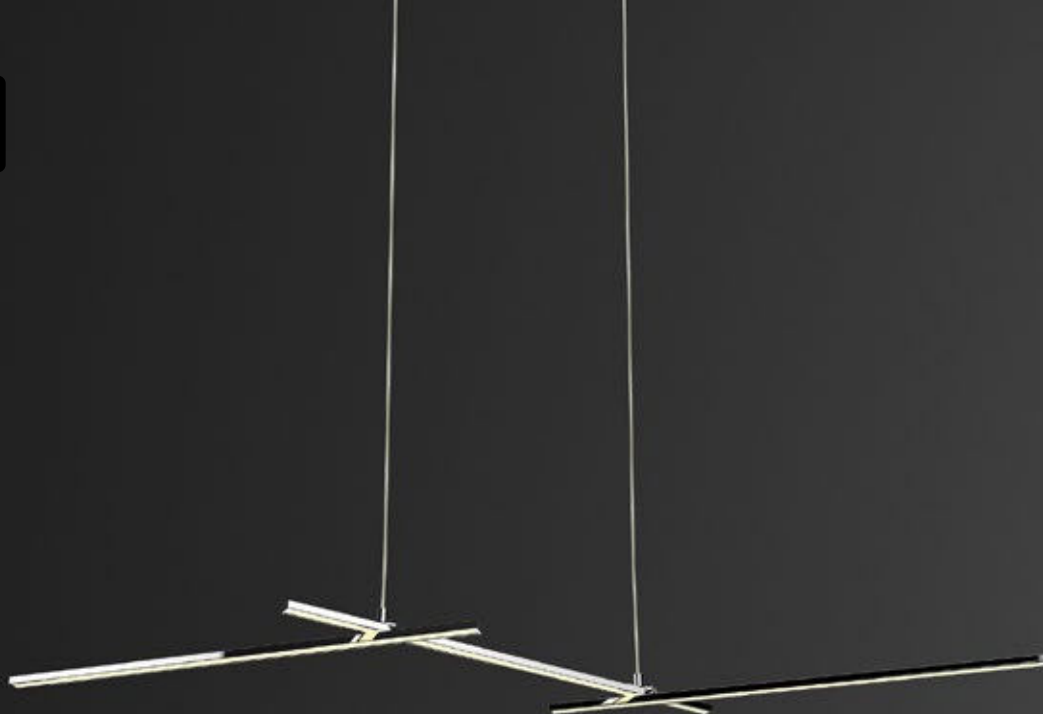

LED

MATANA • new

LAMPA WISZĄCA

Pendant lamp
L180621-3
LED 20W 929LM 3000K
metal chrome body and canopy, acrylic shade