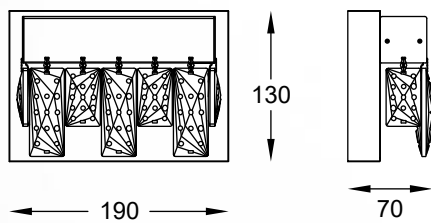

SPARK new
Wall lamp
W0476-01A-B5AC
LED 5,4W 432LM 3000K
chrome, clear crystal body