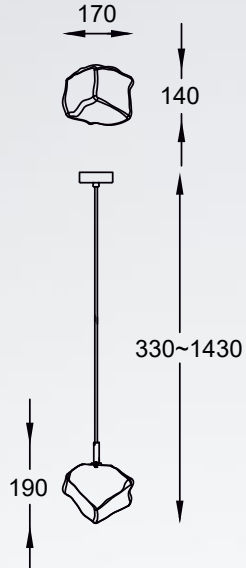

ROCK new
Pendant lamp
P0488-01F-U8AC
1xG9 MAX 28W
gold metal body,
crushed glass shade