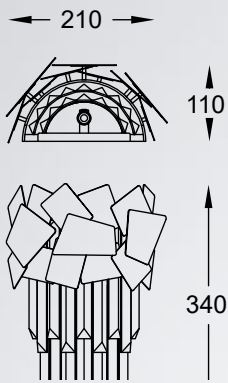

QUASAR new
Wall lamp
W0506-02A-B5AC
2xG9 MAX 42W
metal mirror stainless steel body,
clear crystal shade