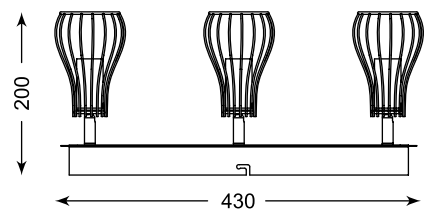

OSCAR
Spot
CK170519-1
1xE14 MAX 40W
white metal,
chrome metal

OSCAR
Spot
CK170519-2
2xE14 MAX 40W
white metal,
chrome metal

OSCAR
Spot
CK170519-3
3xE14 MAX 40W
white metal,
chrome metal

ZUMALINE
Technic

SANDY WL ROUND
Wall lamp
1. 92695 (white)
2xGU10 MAX 50W
aluminium full white
2. 92696 (black)
2xGU10 MAX 50W
aluminium full black