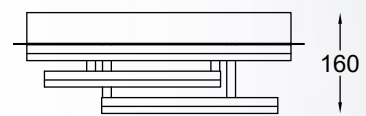

MALAWI new
Ceiling lamp
B180607-2
LED 20W 864LM 3000K
metal chrome body, acrylic
shade

MALAWI new
Ceiling lamp
B180609-3
LED 25W 1043LM 3000K
metal chrome body, acrylic
shade