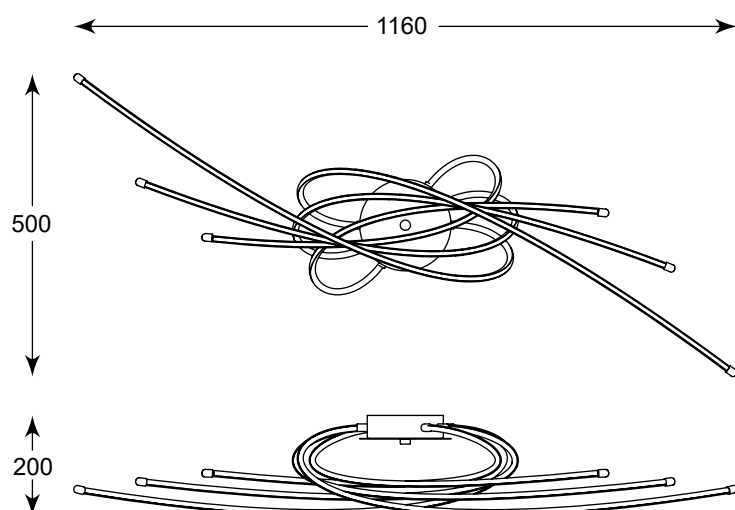

LED

MERLO

LAMP A SUFITOWA

Ceiling lamp, PL170826-6, 1xLED 68W 2998LM 3000K
metal chrome canopy, chrome aluminium body, acrylic shade