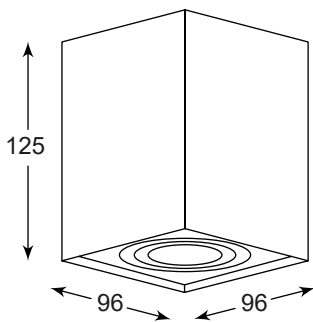

QUADRO
Spot
1. 89200-WH (white)
2. 89200-BK (black)
1xGU10 MAX 50W
aluminium
white or black