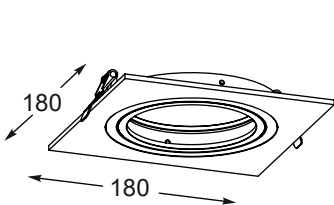

BOXY DL1

Spot

1. 20071-WH (white) 2. 20071-BK (black)

1xGU10 ESIII MAX 15W
aluminium full white or black