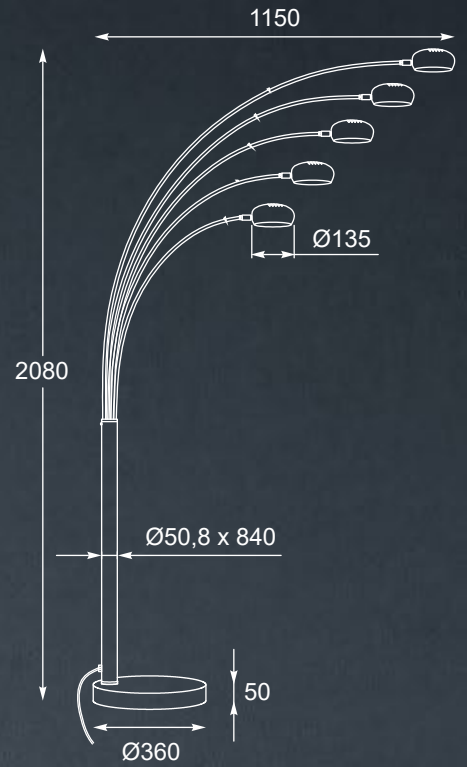

BRANCA

LAMPA PODŁOGOWA

Floor lamp, TS-5805-BKGO, 5xE14 MAX 40W
black metal body and base, black shade gold inside