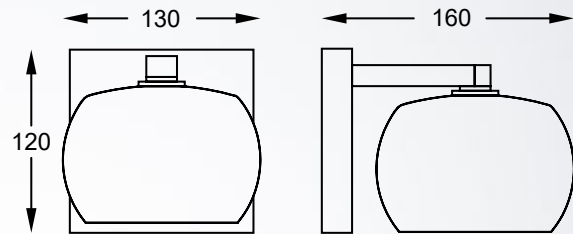

CRYSTAL
Wall lamp
2. W0076-01A-B5FZ
1xG9 MAX 42W
glass plating,
crystal drops,
smoky chrome glass shade