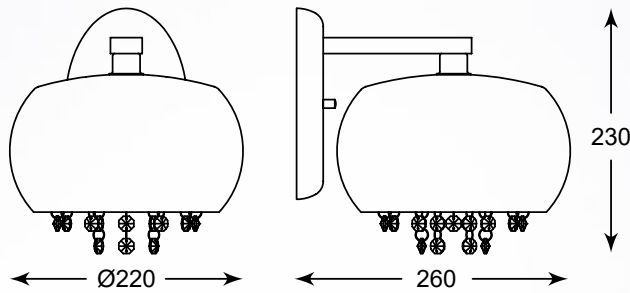

VISTA
Wall lamp
W0076-01B-B5GQ
1xG9 MAX 42W
gold glass shade with dots,
crystal drops inside,
metal chrome

VISTA
Wall lamp
W0076-01E-F4GR
1xG9 MAX 42W
silver glass shade with dots,
crystal drops inside,
metal chrome