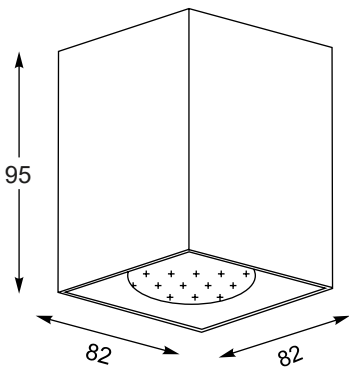

SQUARE
Spot
1. 50475-BK (black)
2. 50475-WH (white)
1x GU10 MAX 50W
aluminium
black or white