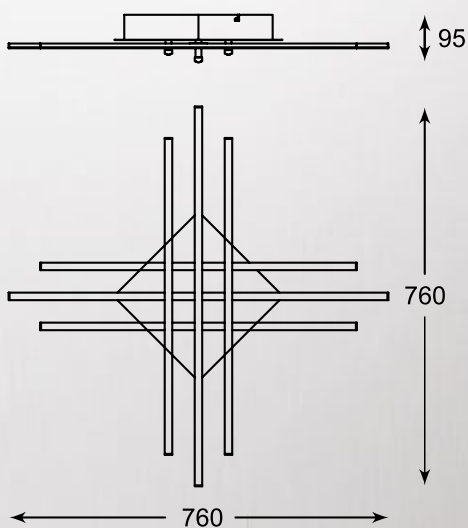

CROSS

LAMPA SUFITOWA

Ceiling lamp, PL99829-6
LED 48W 3800LM 3000K
metal chrome canopy,
chrome aluminium base,
acrylic shade