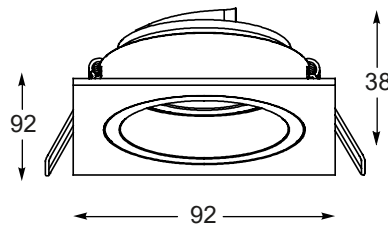

CHUCK DL SQUARE
Spot
4. 92703 (white)
1xGU10 MAX 50W
aluminium full white
5. 92704 (black)
1xGU10 MAX 50W
aluminium full black