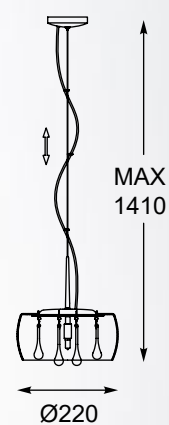

RAIN
Pendant lamp
P0076-05L-F4K9
5xG9 MAX 42W
metal chrome,
smoky glass with
crystal drops inside

RAIN
Pendant lamp
P0076-01D-F4K9
1xG9 MAX 42W
metal chrome,
smoky glass with
crystal drops inside

RAIN
Ceiling lamp
C0076-06X-F4K9
6xG9 MAX 42W
metal chrome,
smoky glass with crystal
drops inside