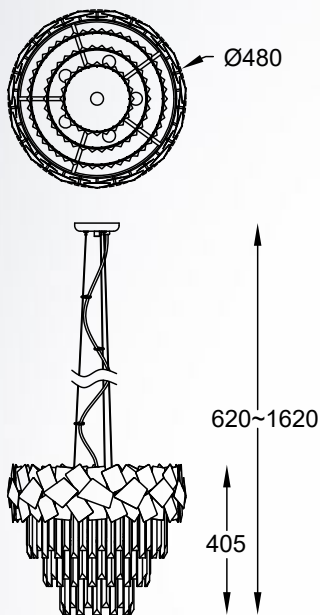

QUASAR new
Pendant lamp
P0506-06A-F4AC
6x E14 MAX 40W
metal mirror stainless steel body,
clear crystal shade

QUASAR new
Pendant lamp
P0506-06A-F4E3
6x E14 MAX 40W
metal brushed gold stainless steel body,
clear crystal shade