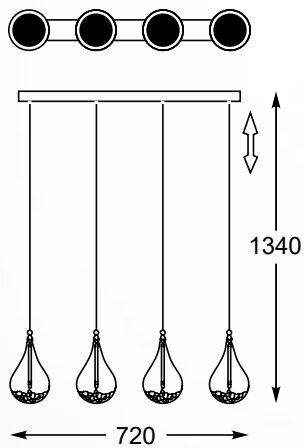

PERLE
Pendant lamp
P0226-05B-F4RK
5xG4 MAX 1,5W
metal chrome,
clear borosilicate glass with K9 crystal