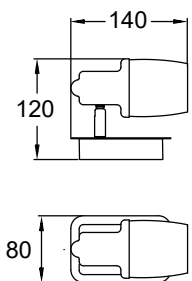

POSO
Wall lamp
CK180610-1
1xGU10 MAX 40W
iron stainless steel body,
white shade