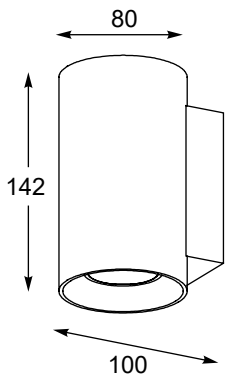

OSCAR
Spot
CK170519-1
1xE14 MAX 40W
white metal,
chrome metal

OSCAR
Spot
CK170519-2
2xE14 MAX 40W
white metal,
chrome metal

OSCAR
Spot
CK170519-3
3xE14 MAX 40W
white metal,
chrome metal

ZUMALINE
Technic

SANDY WL ROUND
Wall lamp
1. 92695 (white)
2xGU10 MAX 50W
aluminium full white
2. 92696 (black)
2xGU10 MAX 50W
aluminium full black