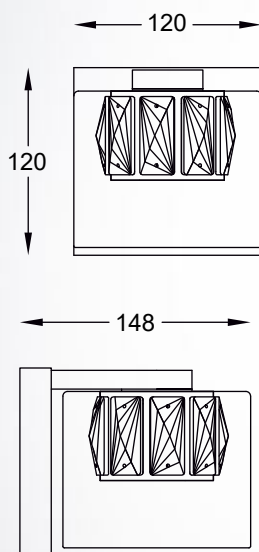

GEM
Pendant lamp
P0389-01D-0FD2
1xG9 28W
antique bronze metal body, cognac
crystals, transparent glass shade

GEM
Pendant lamp
P0389-01D-F7AC
1xG9 28W
french gold metal body, transparent
crystals, transparent glass shade

GEM
Pendant lamp
P0389-01D-L7AC
1xG9 28W
antique copper metal body,
transparent crystals, transparent
glass shade

GEM new
Pendant lamp
P0389-01D-P7AC
1xG9 28W
matt black metal body,
transparent crystals, transparent
glass shade