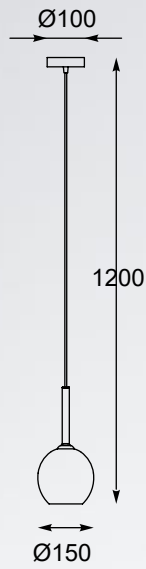

MONIC
Pendant lamp
MD1629-1 Copper
1xE14 MAX 40W
copper glass
with copper canopy